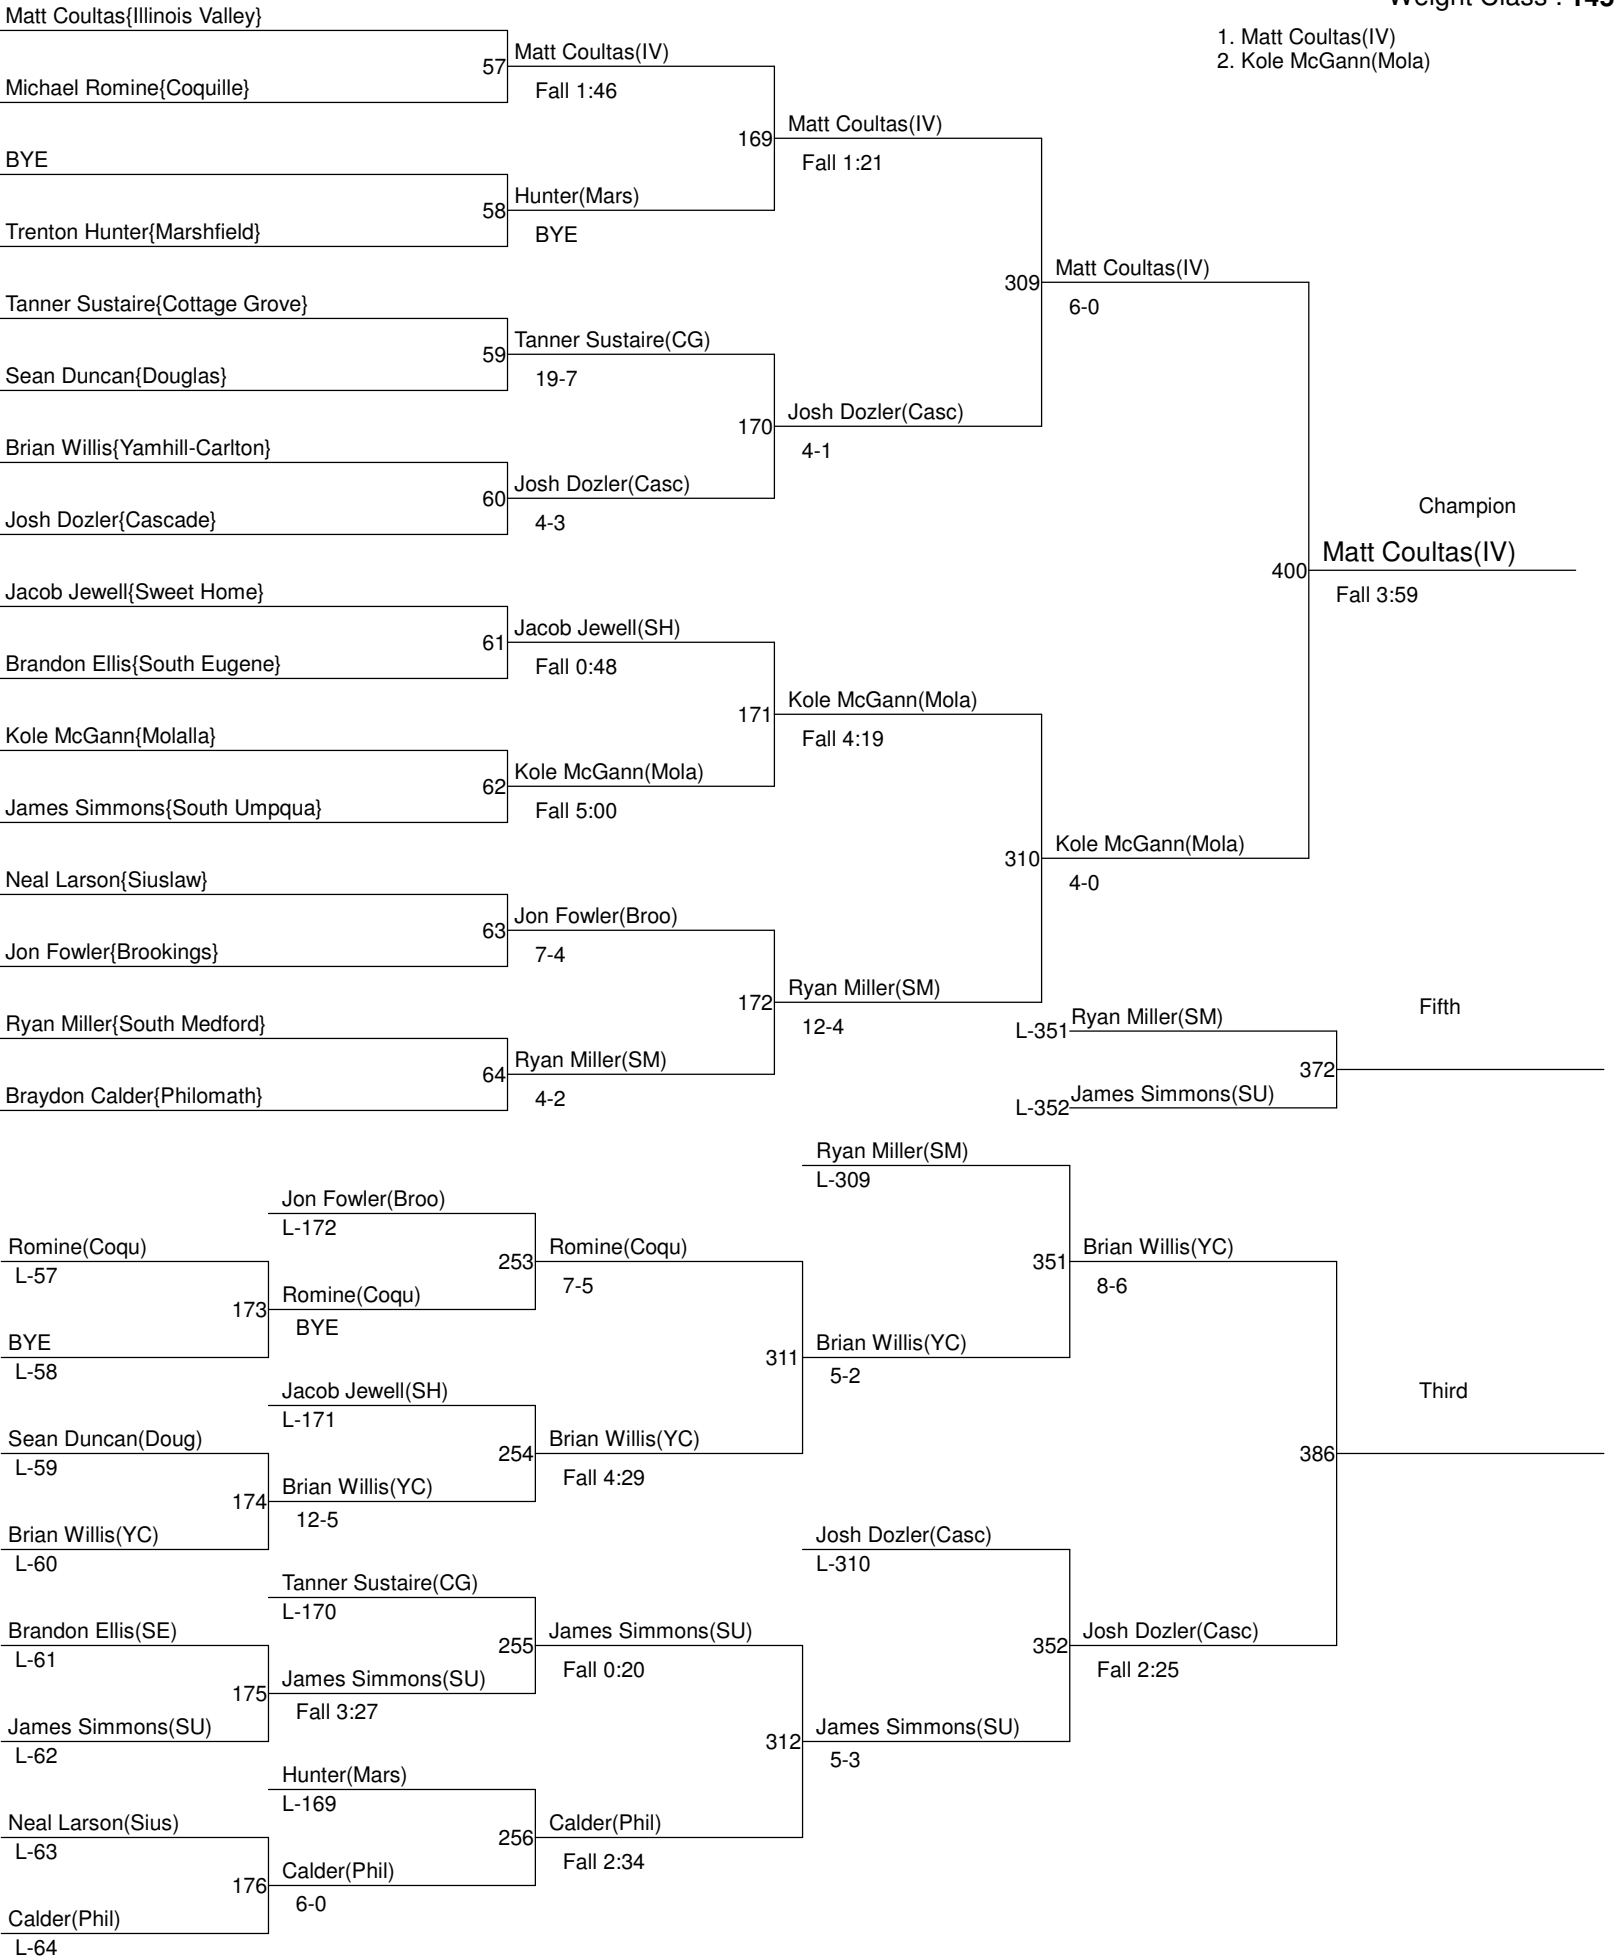

Cottage Grove Invitational

Weight Class : 145