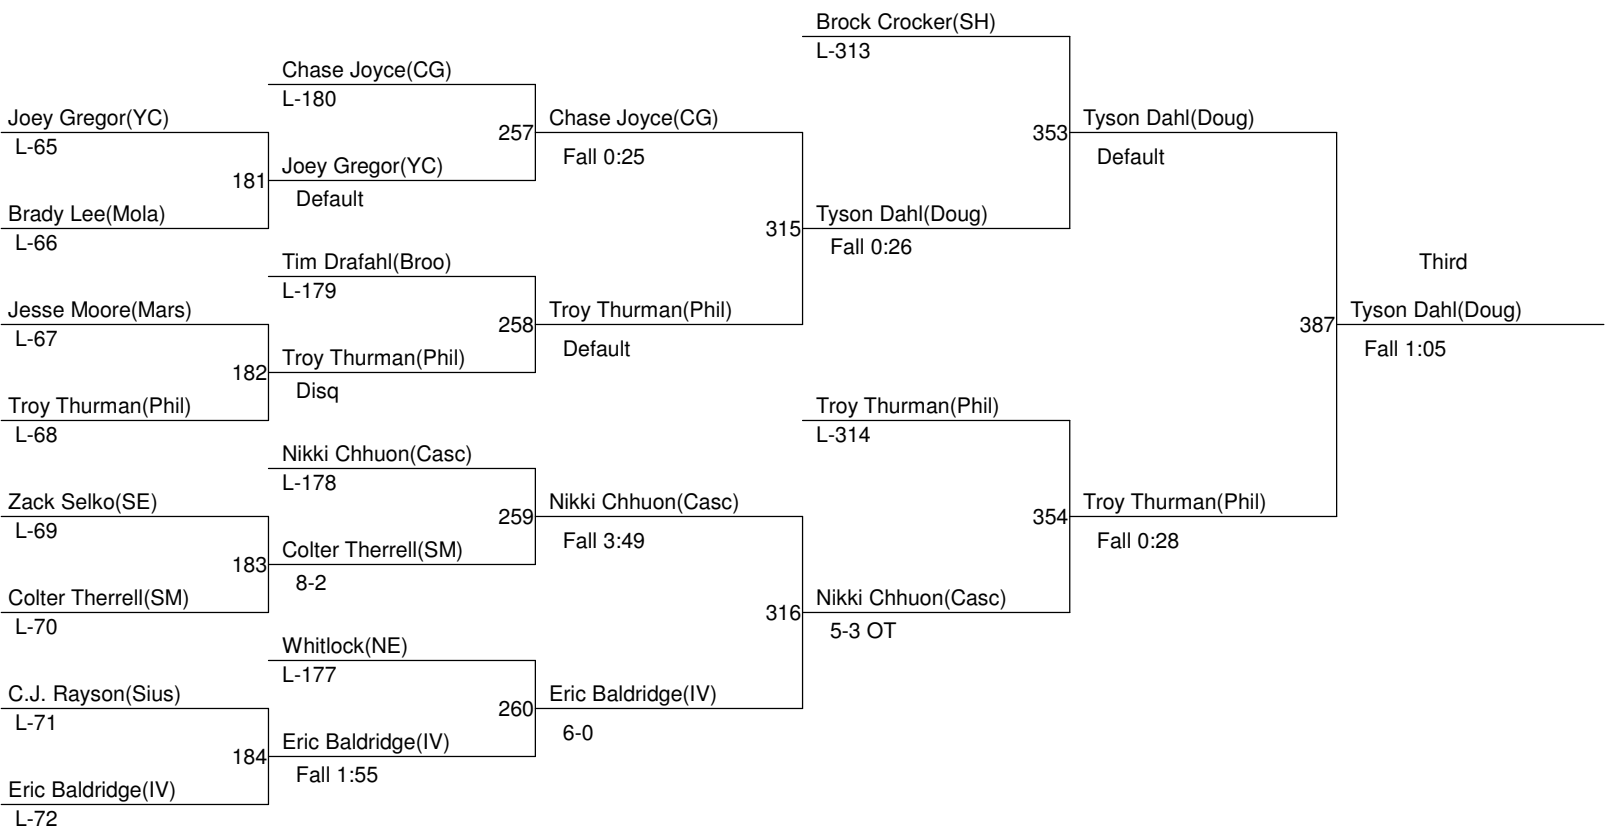

Cottage Grove Invitational

Weight Class : 135

Cottage Grove Invitational

Weight Class : 140

Cottage Grove Invitational

Weight Class : 145

Cottage Grove Invitational

Weight Class : 152