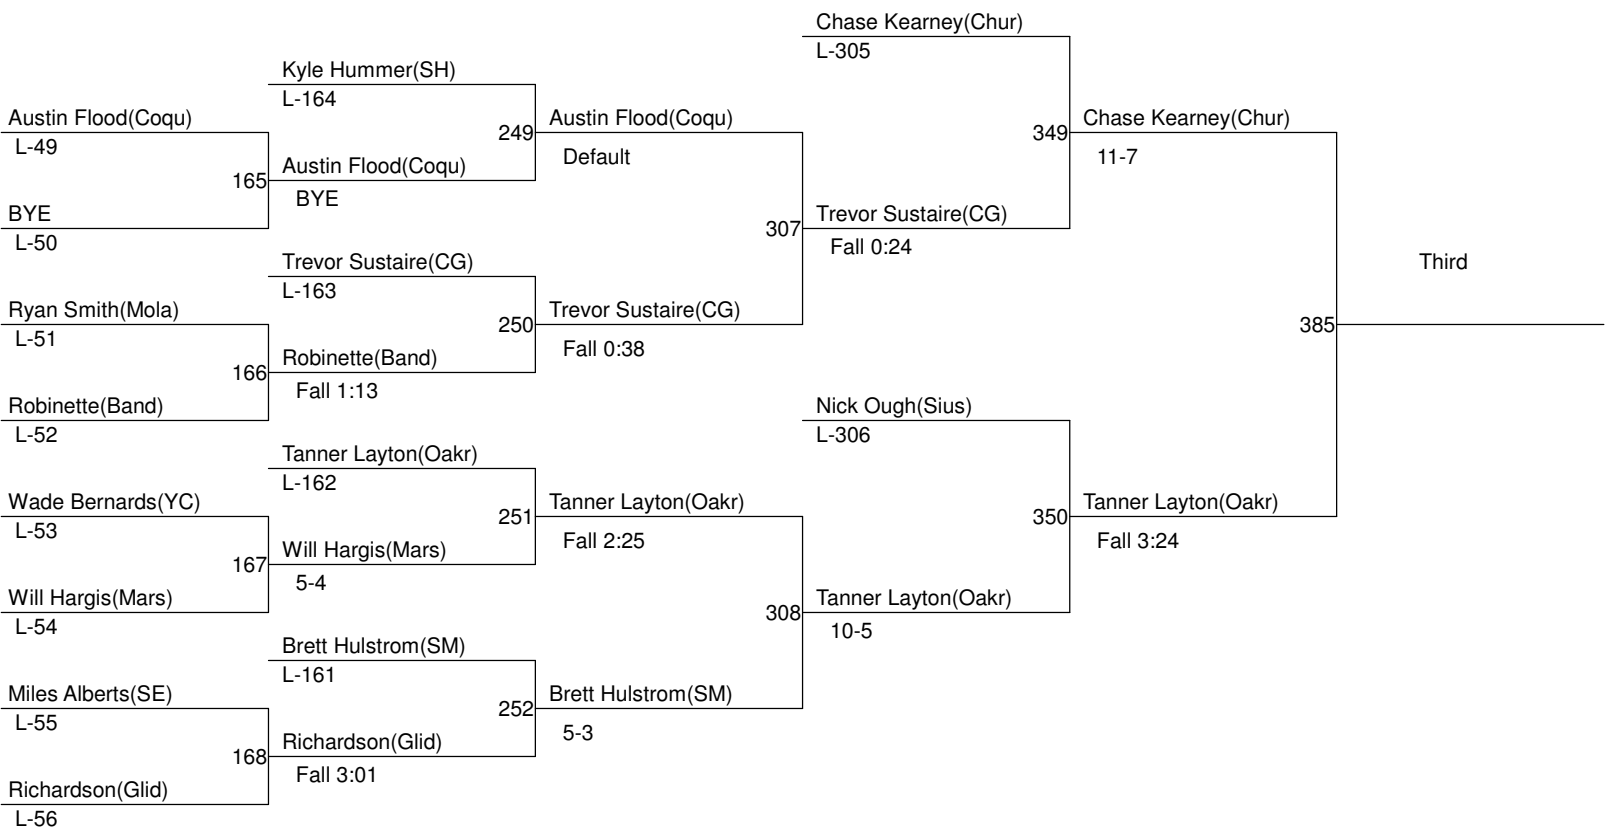

Cottage Grove Invitational

Weight Class : 140