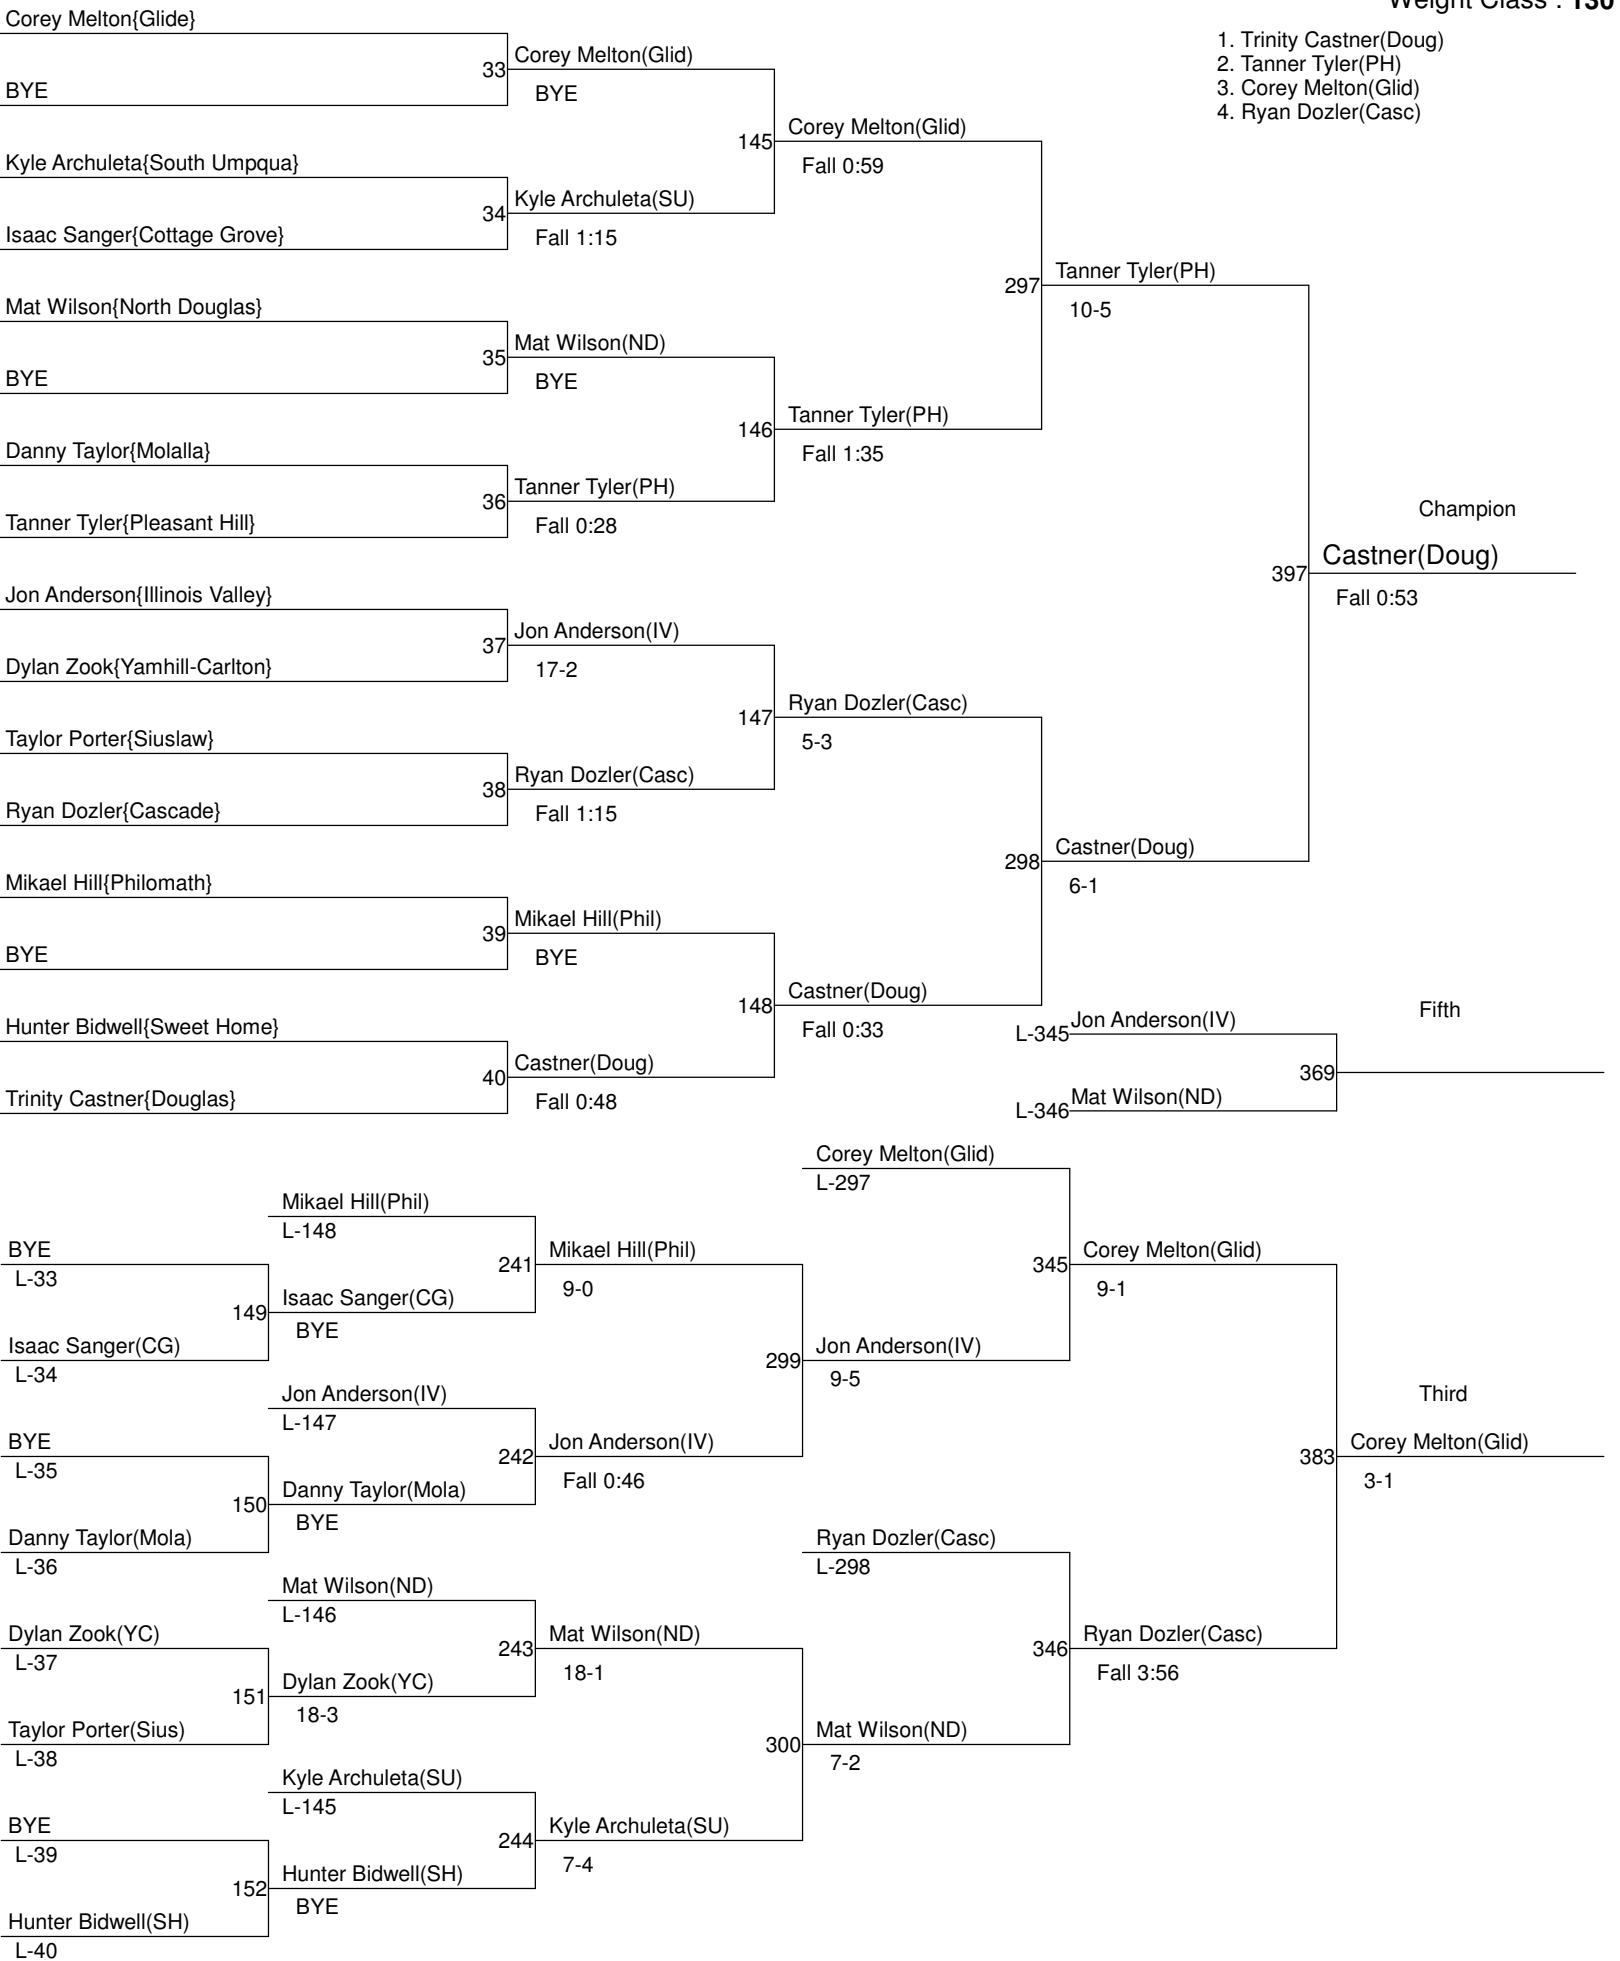

Cottage Grove Invitational

Weight Class : 130