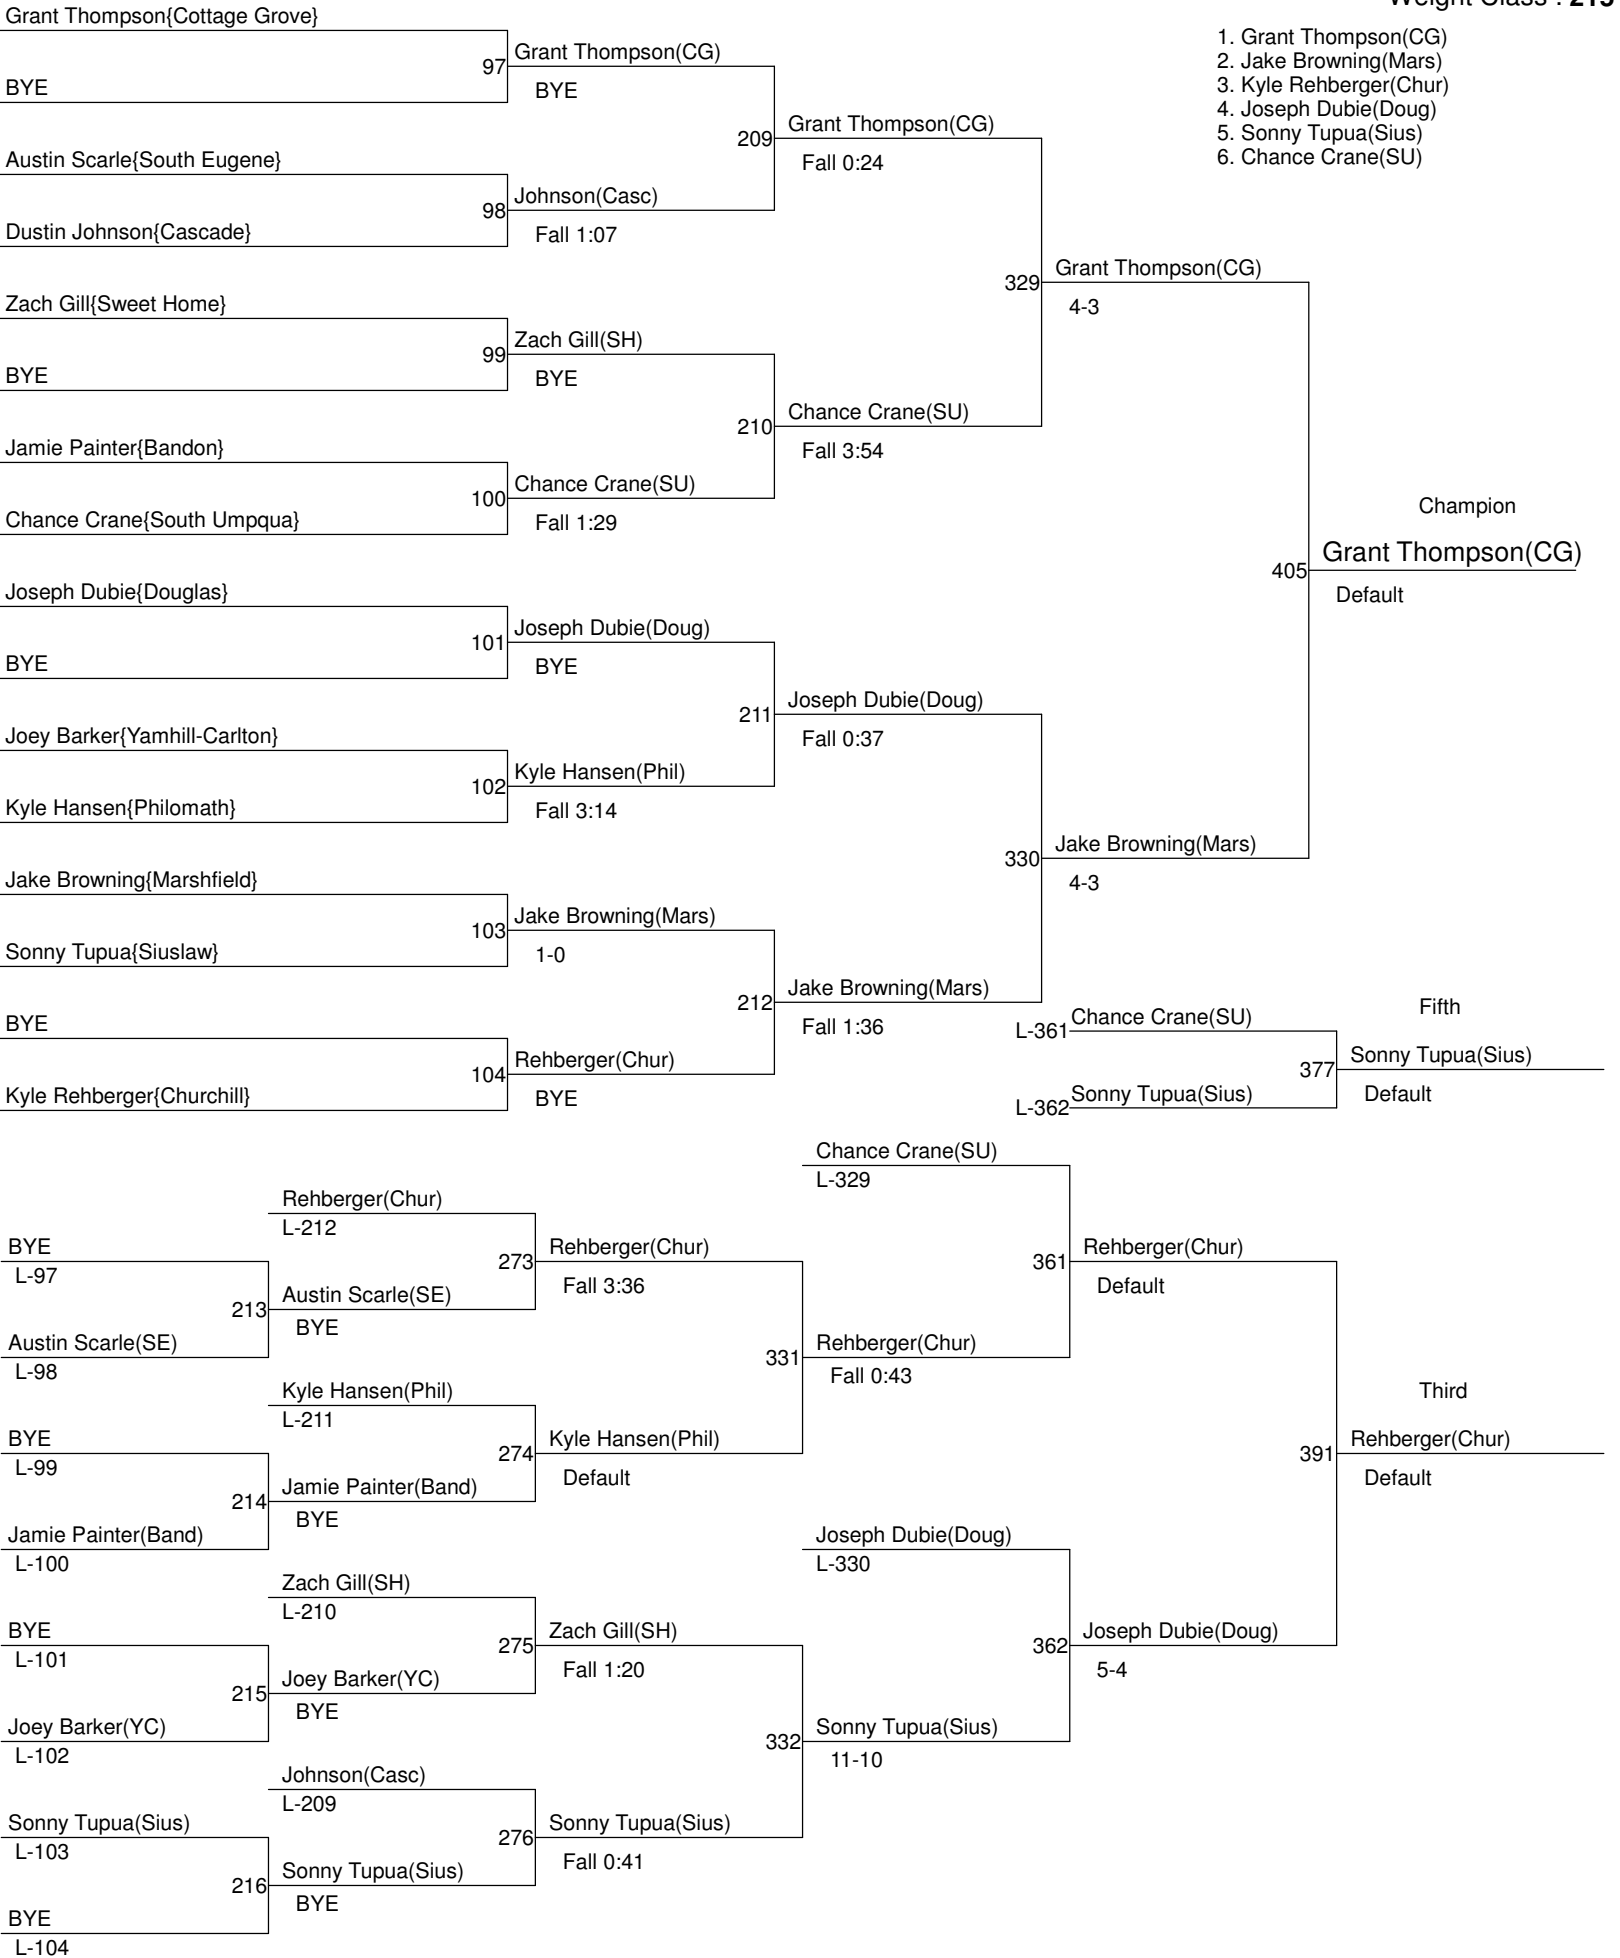

Cottage Grove Invitational

Weight Class : 160

Cottage Grove Invitational

Weight Class : 171

Cottage Grove Invitational

Weight Class : 215

Cottage Grove Invitational

Weight Class : **285**