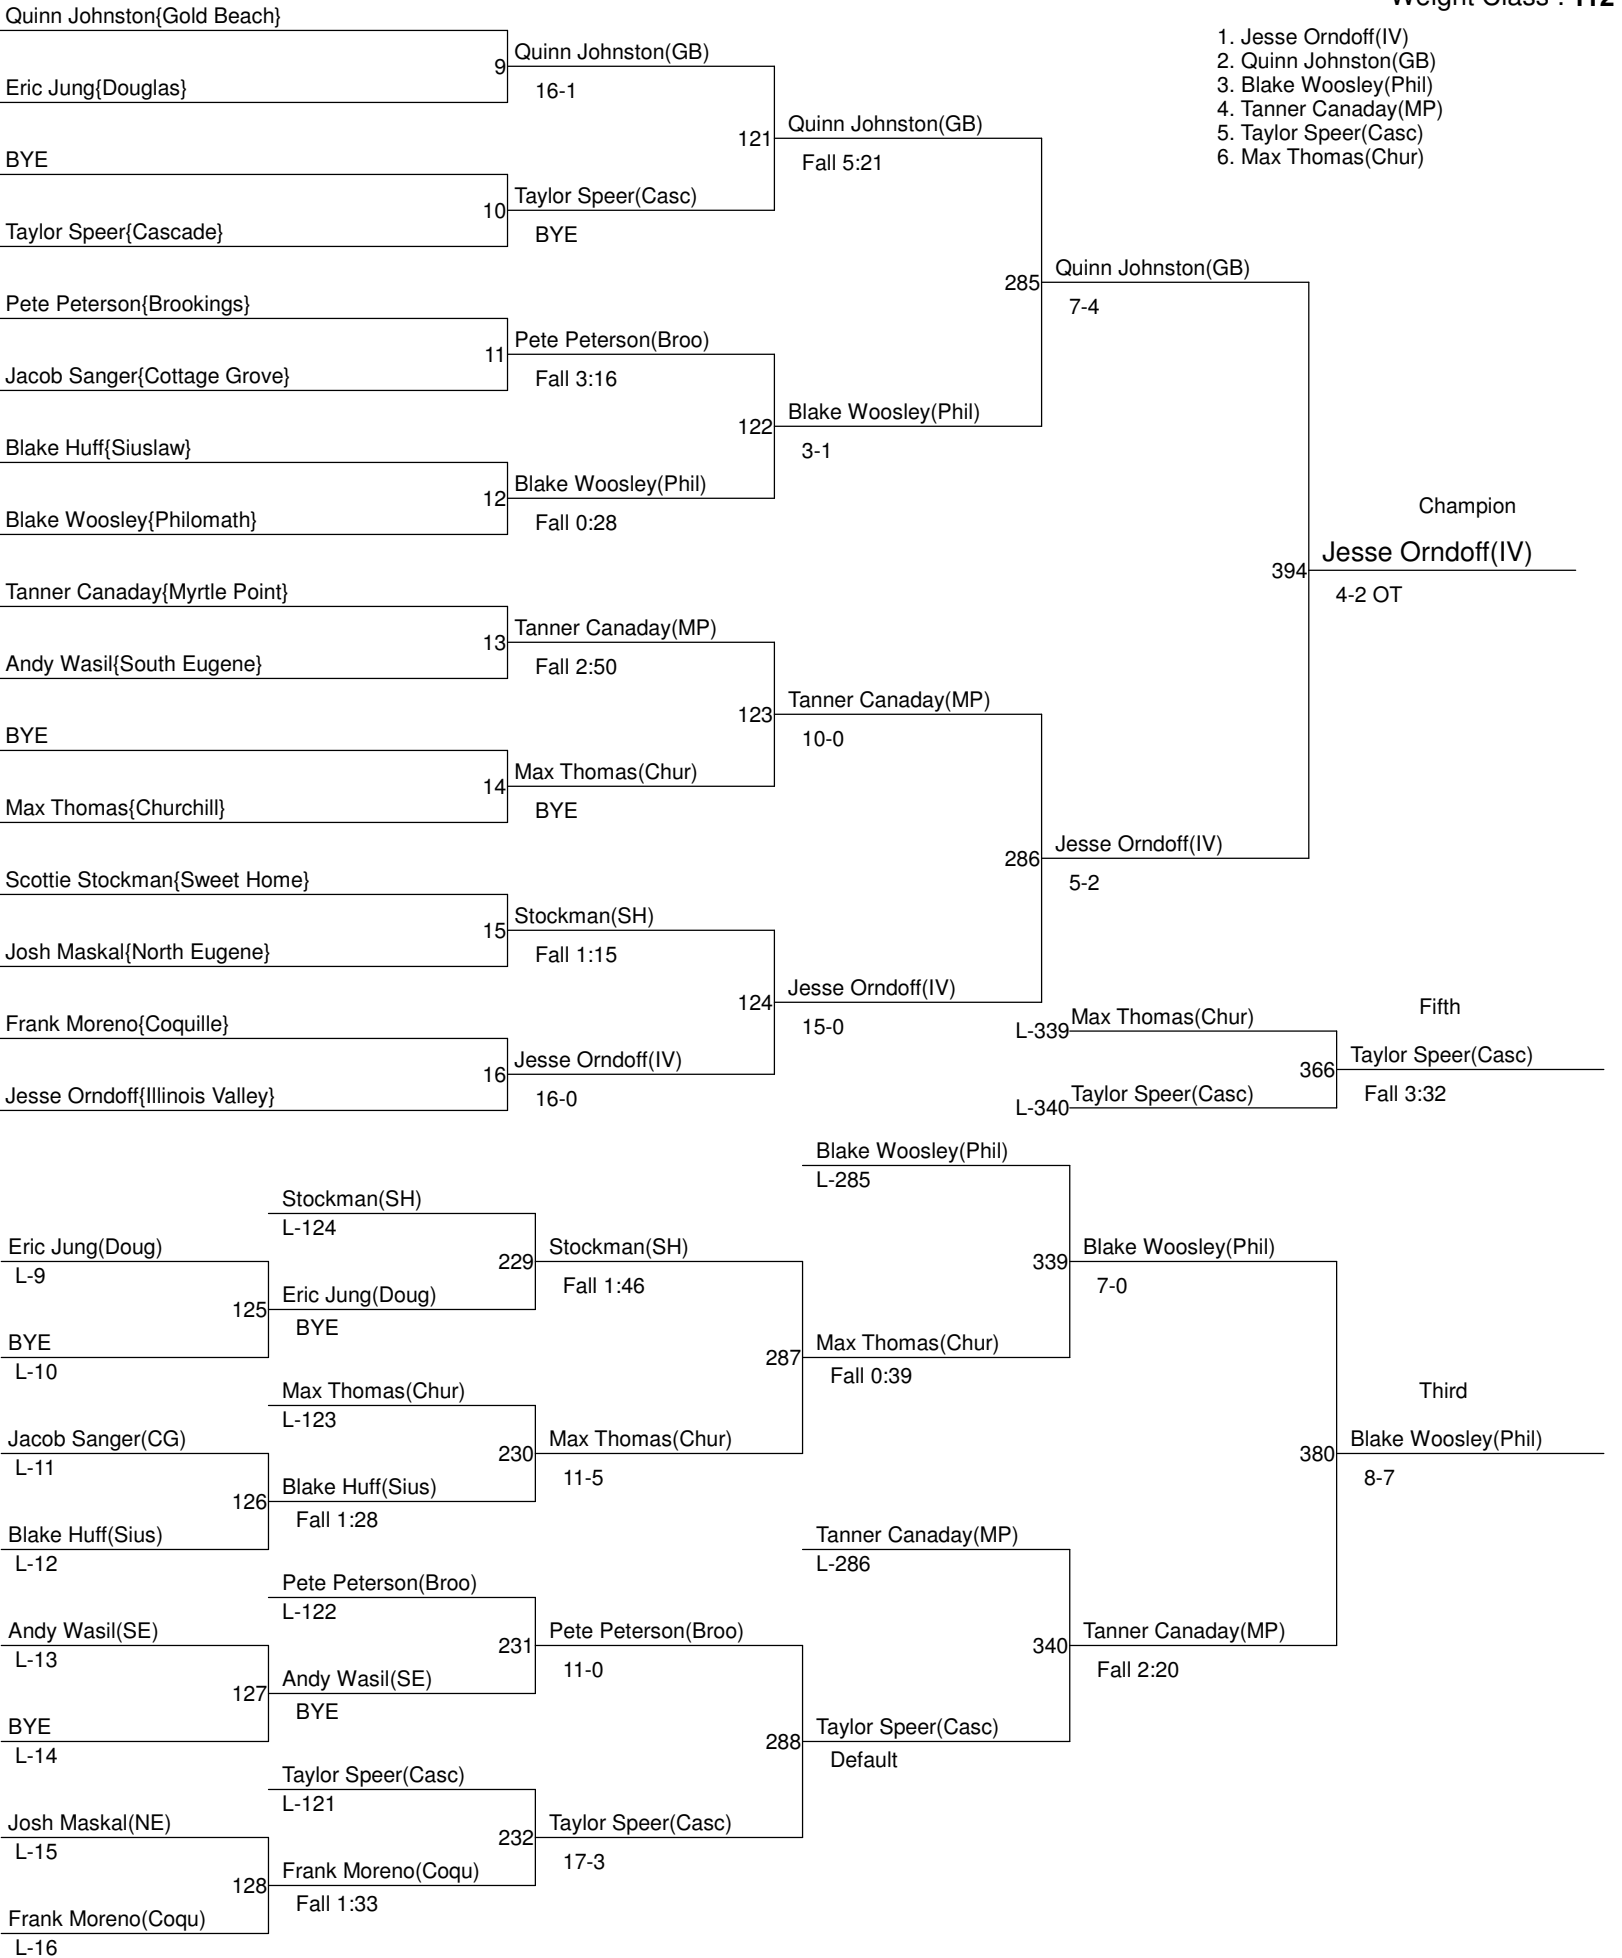

Cottage Grove Invitational

Weight Class : 112