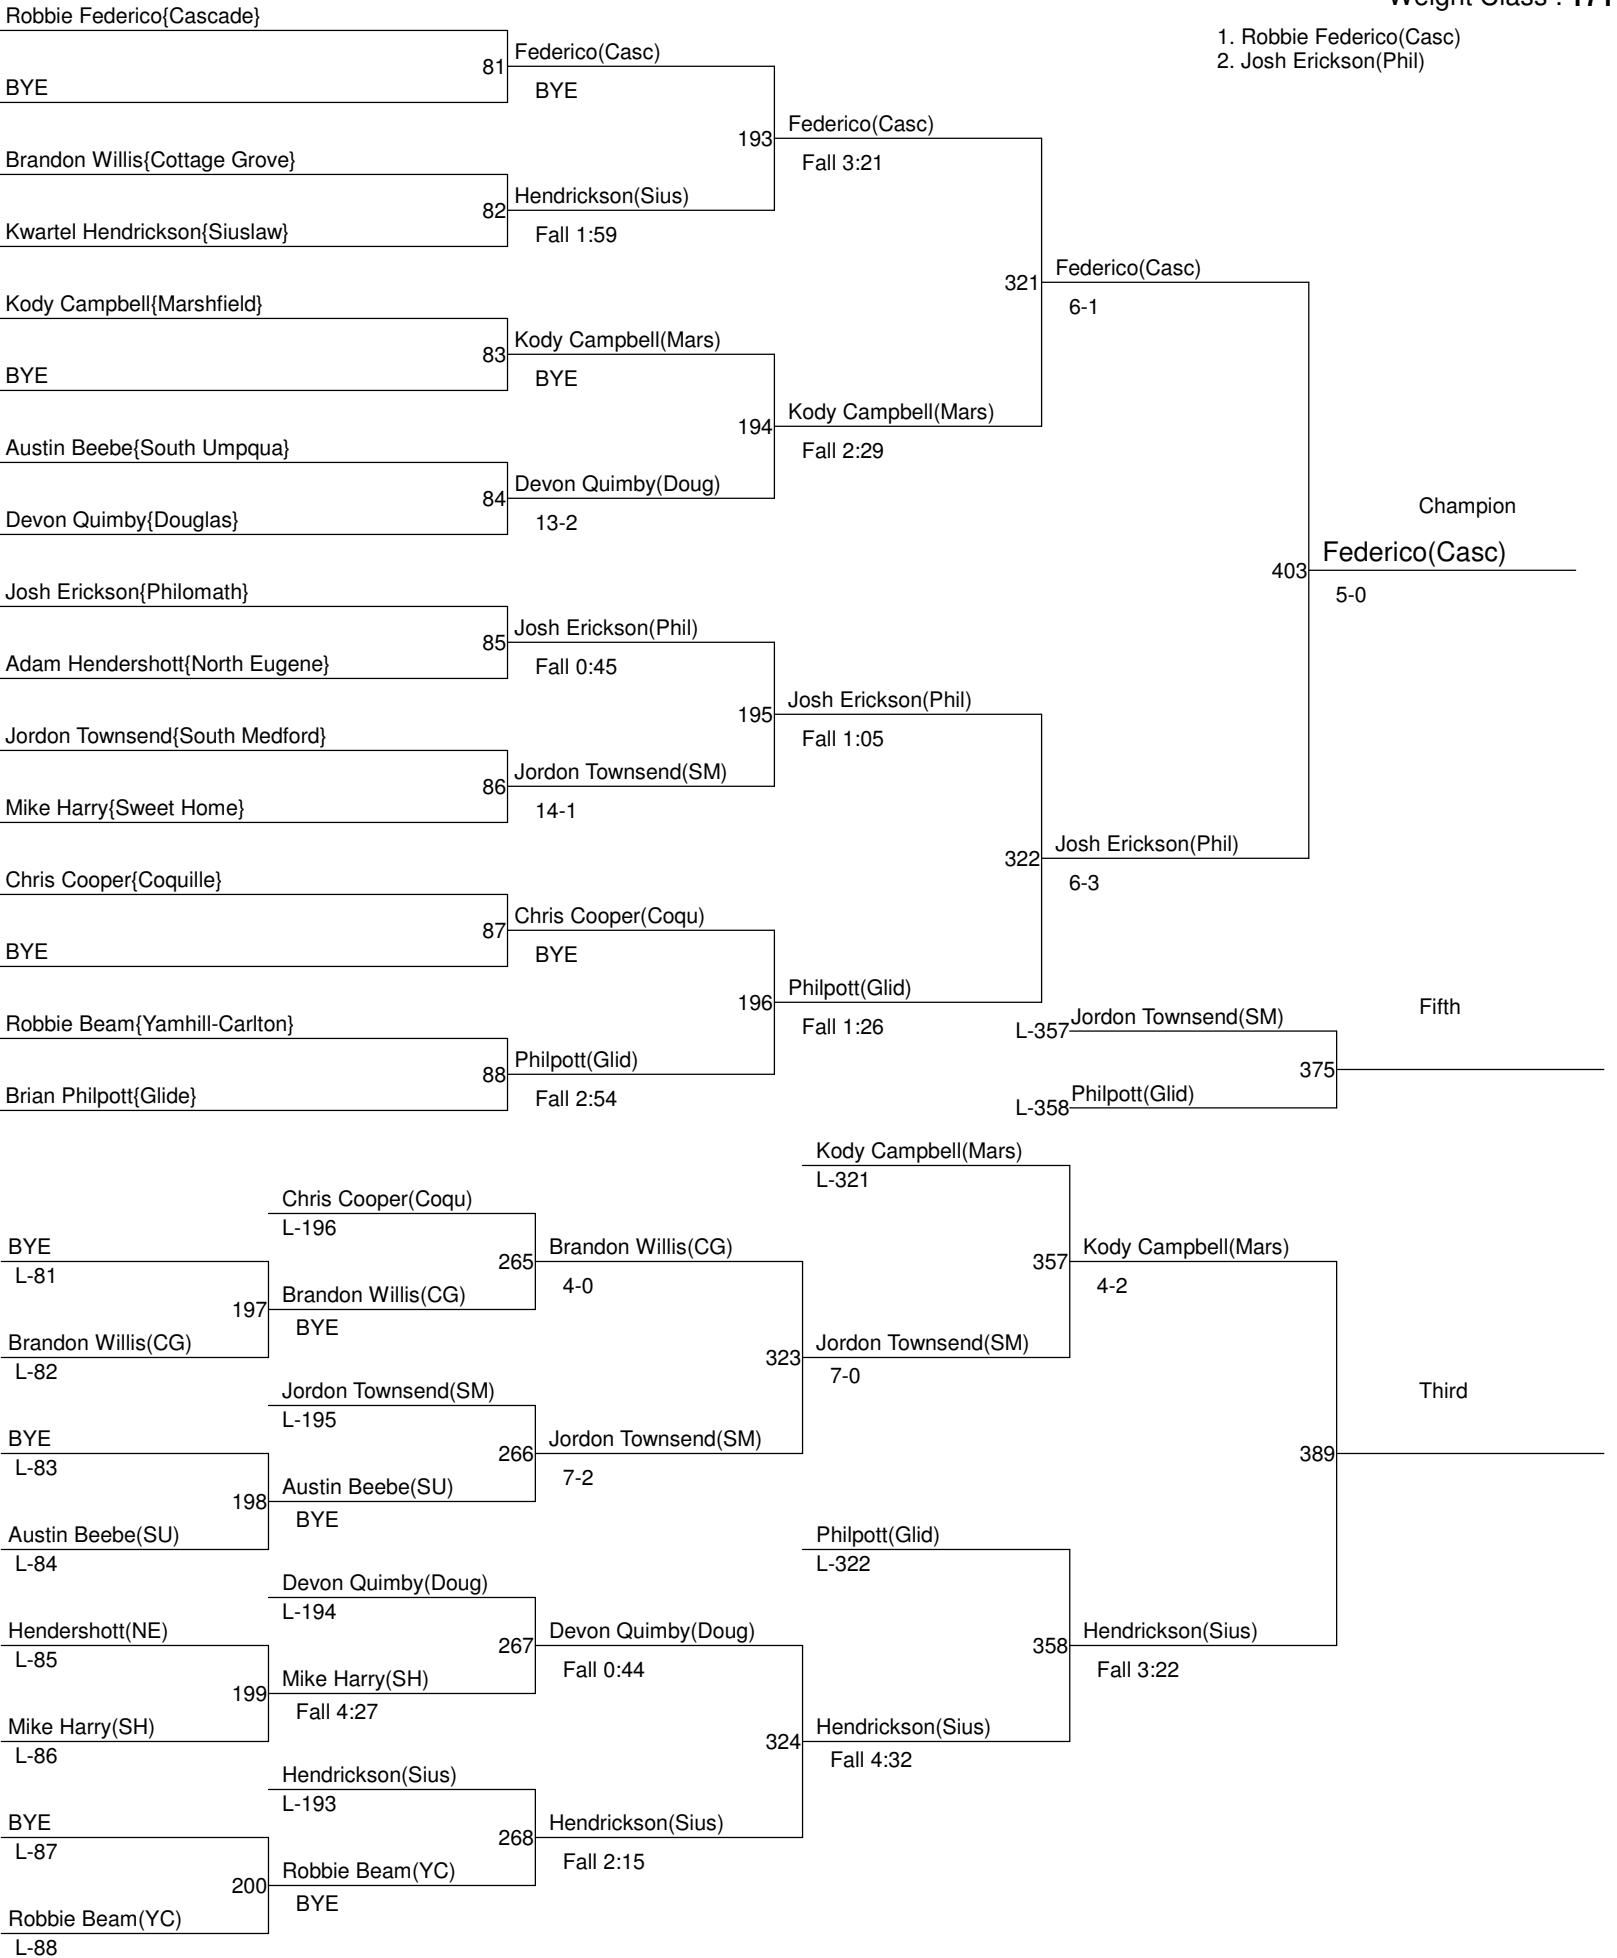

Cottage Grove Invitational

Weight Class : 171