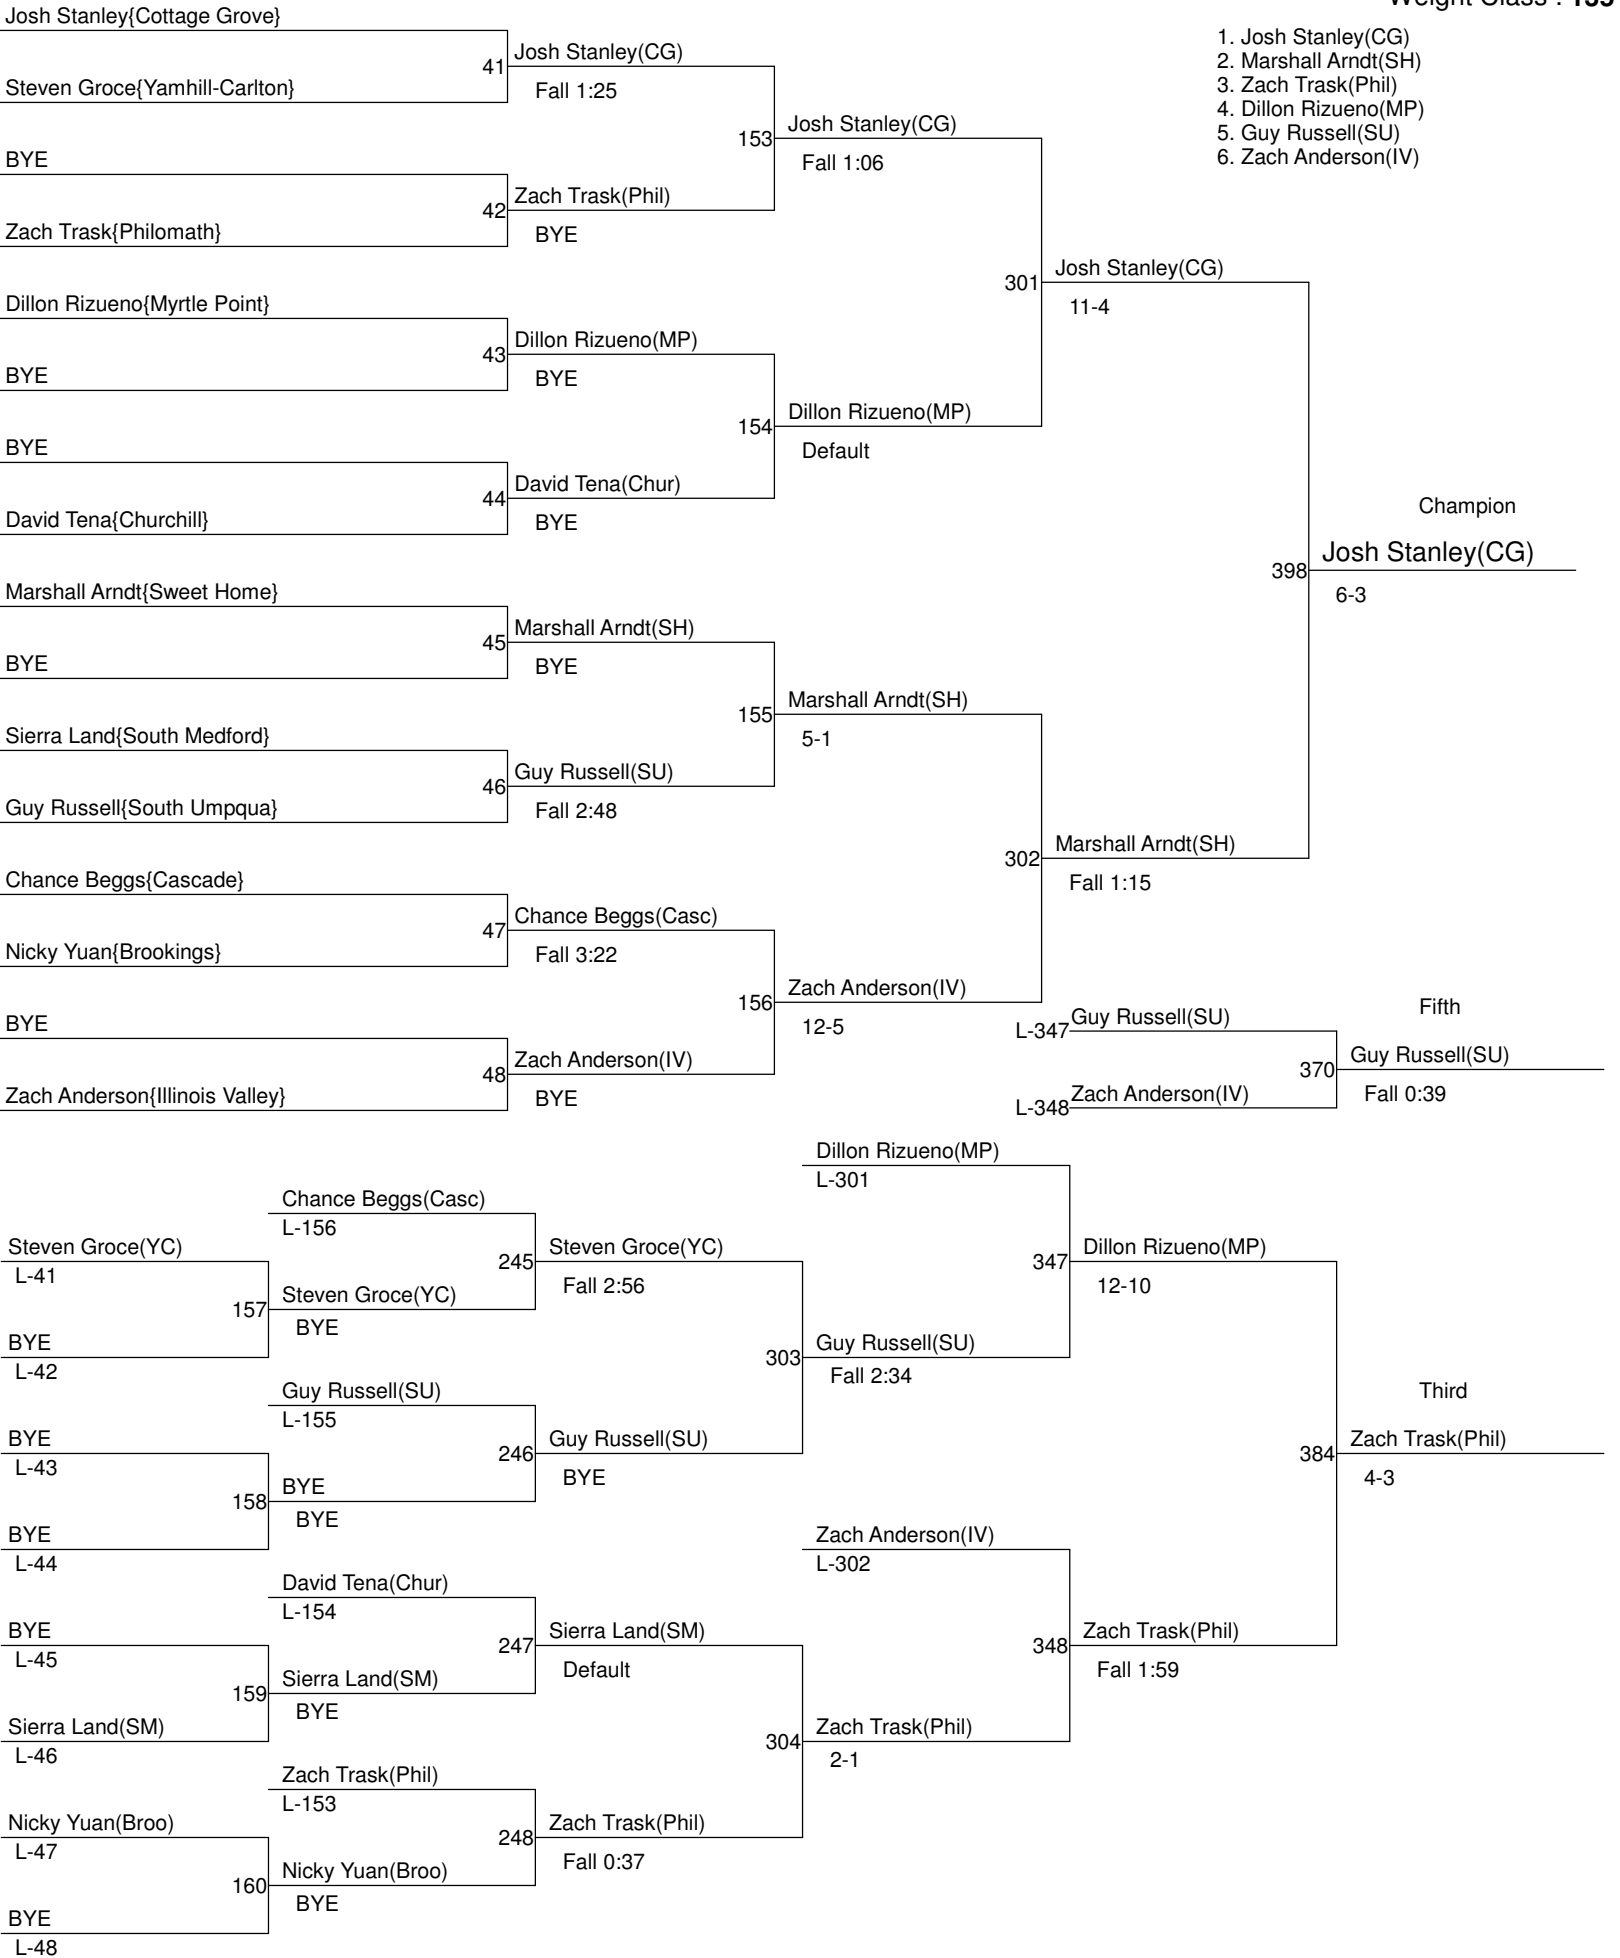

Cottage Grove Invitational

Weight Class : 135