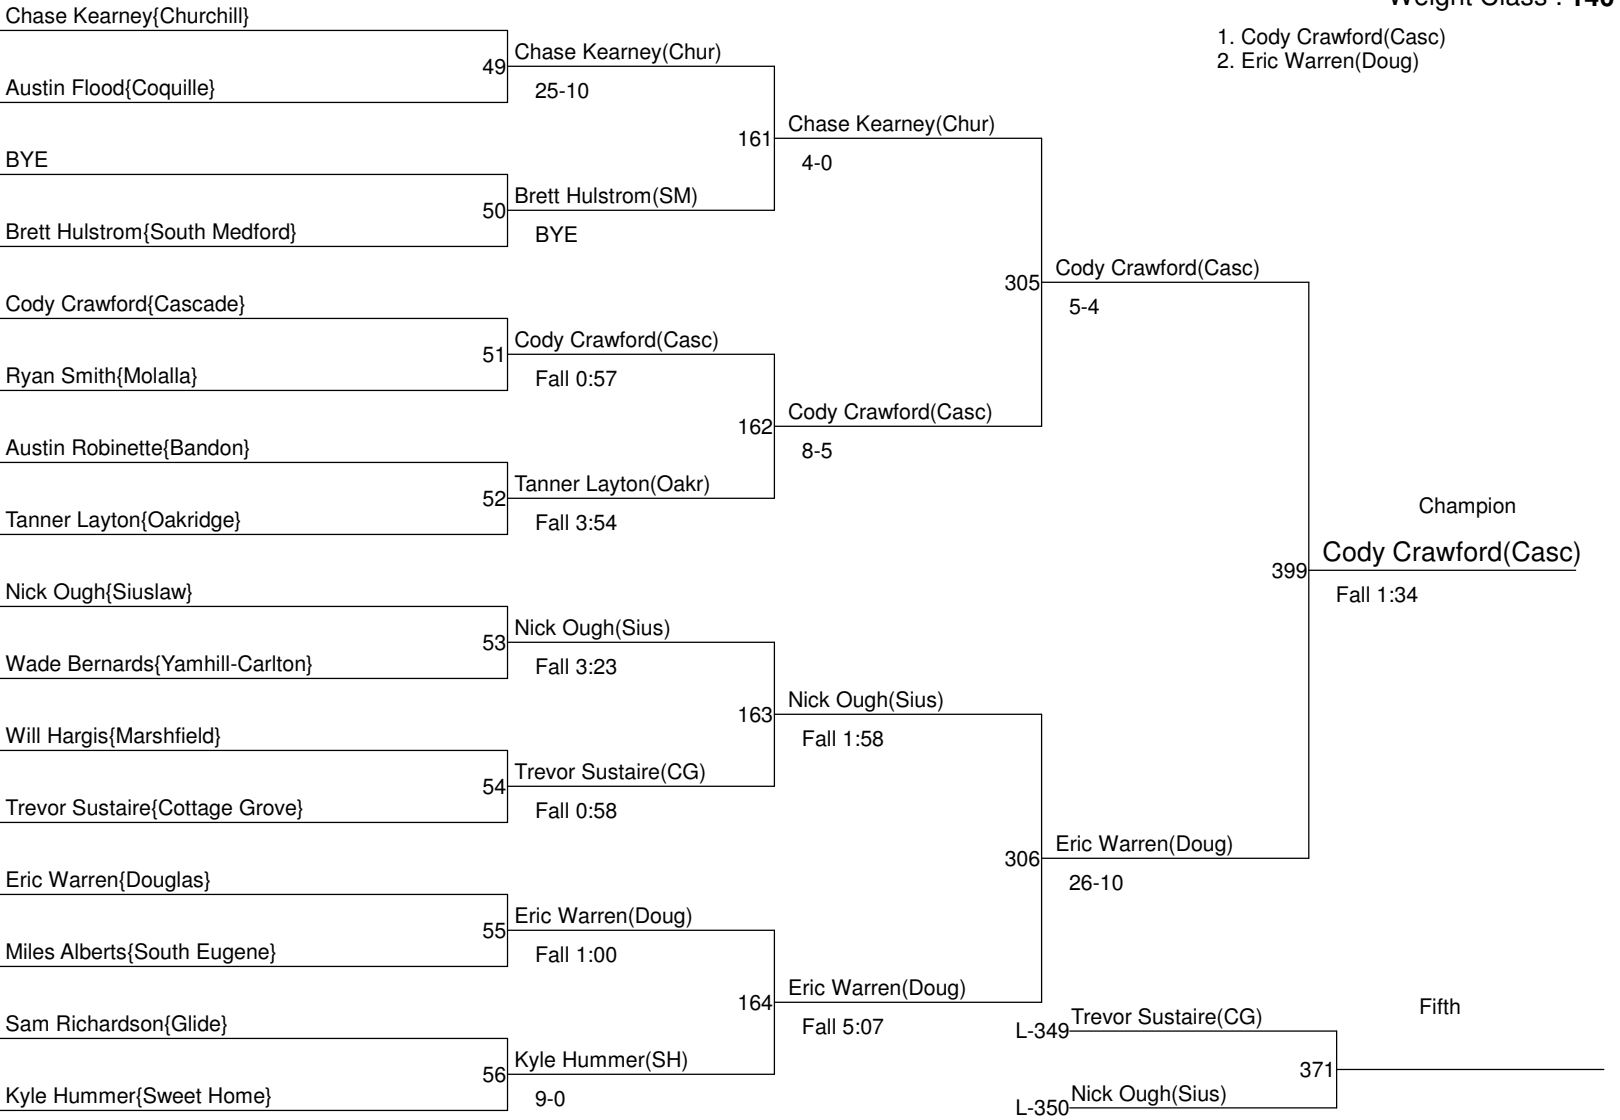

Cottage Grove Invitational

Weight Class : 140