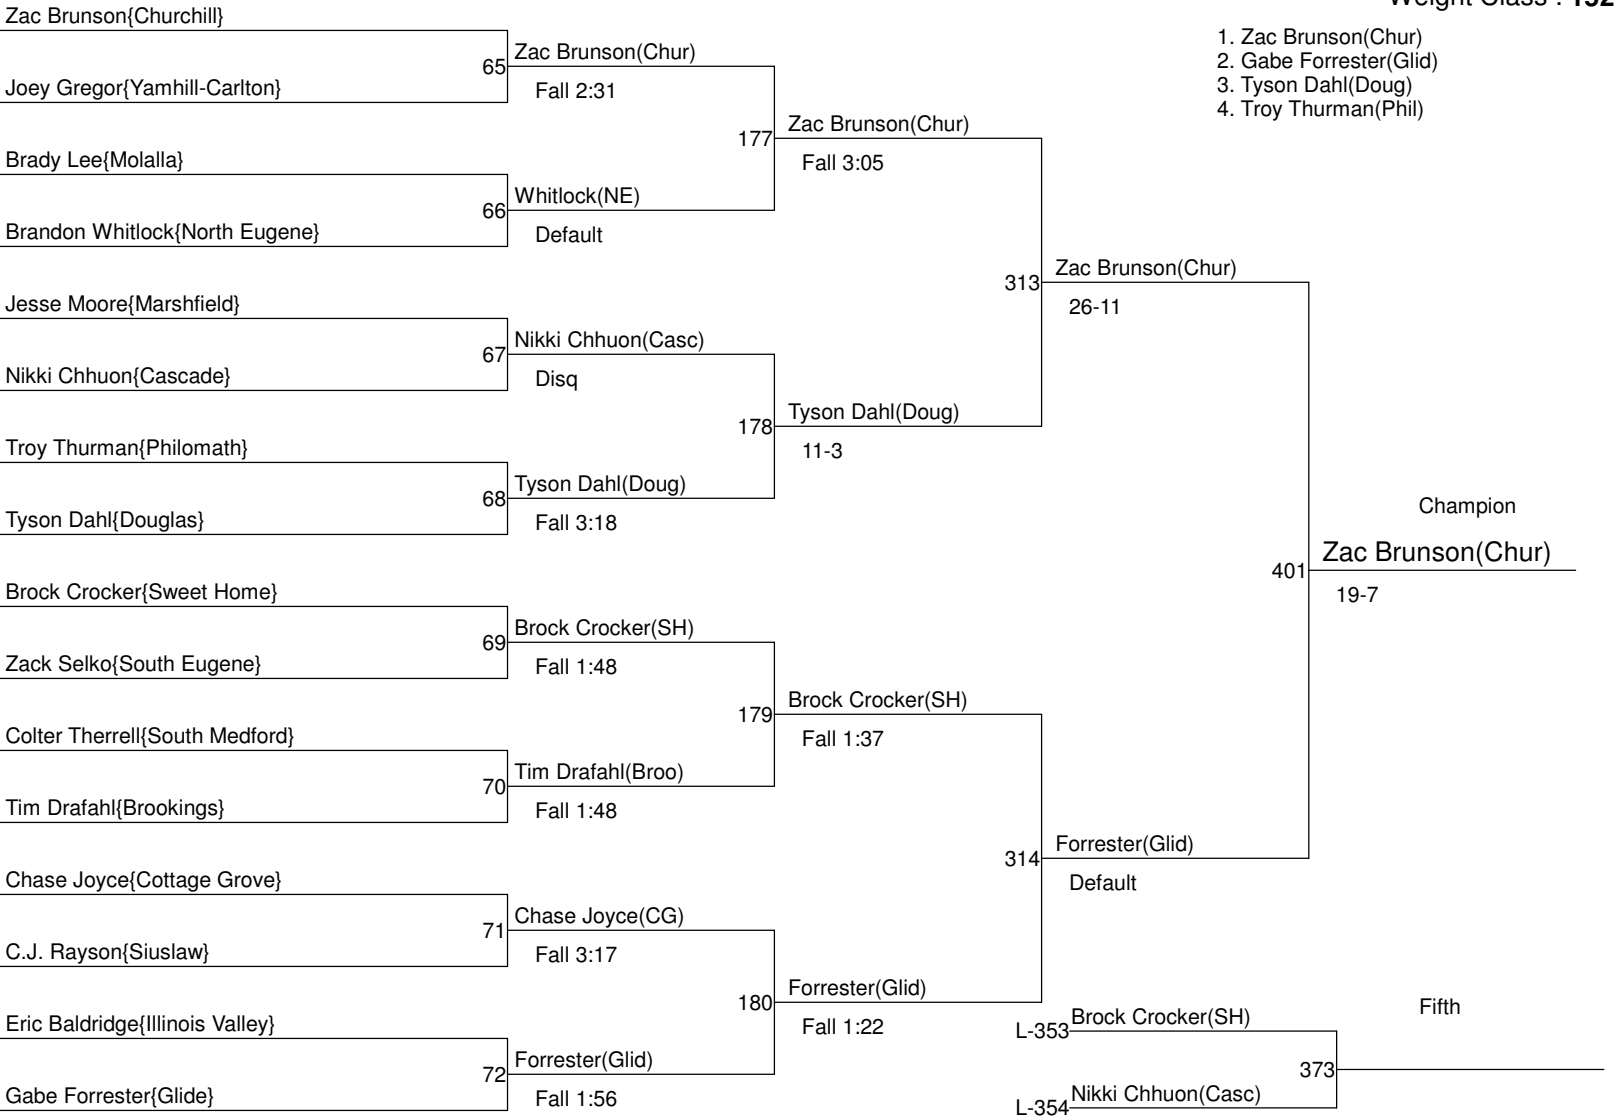

Cottage Grove Invitational

Weight Class : 135

Cottage Grove Invitational

Weight Class : 140

Cottage Grove Invitational

Weight Class : 145

Cottage Grove Invitational

Weight Class : 152