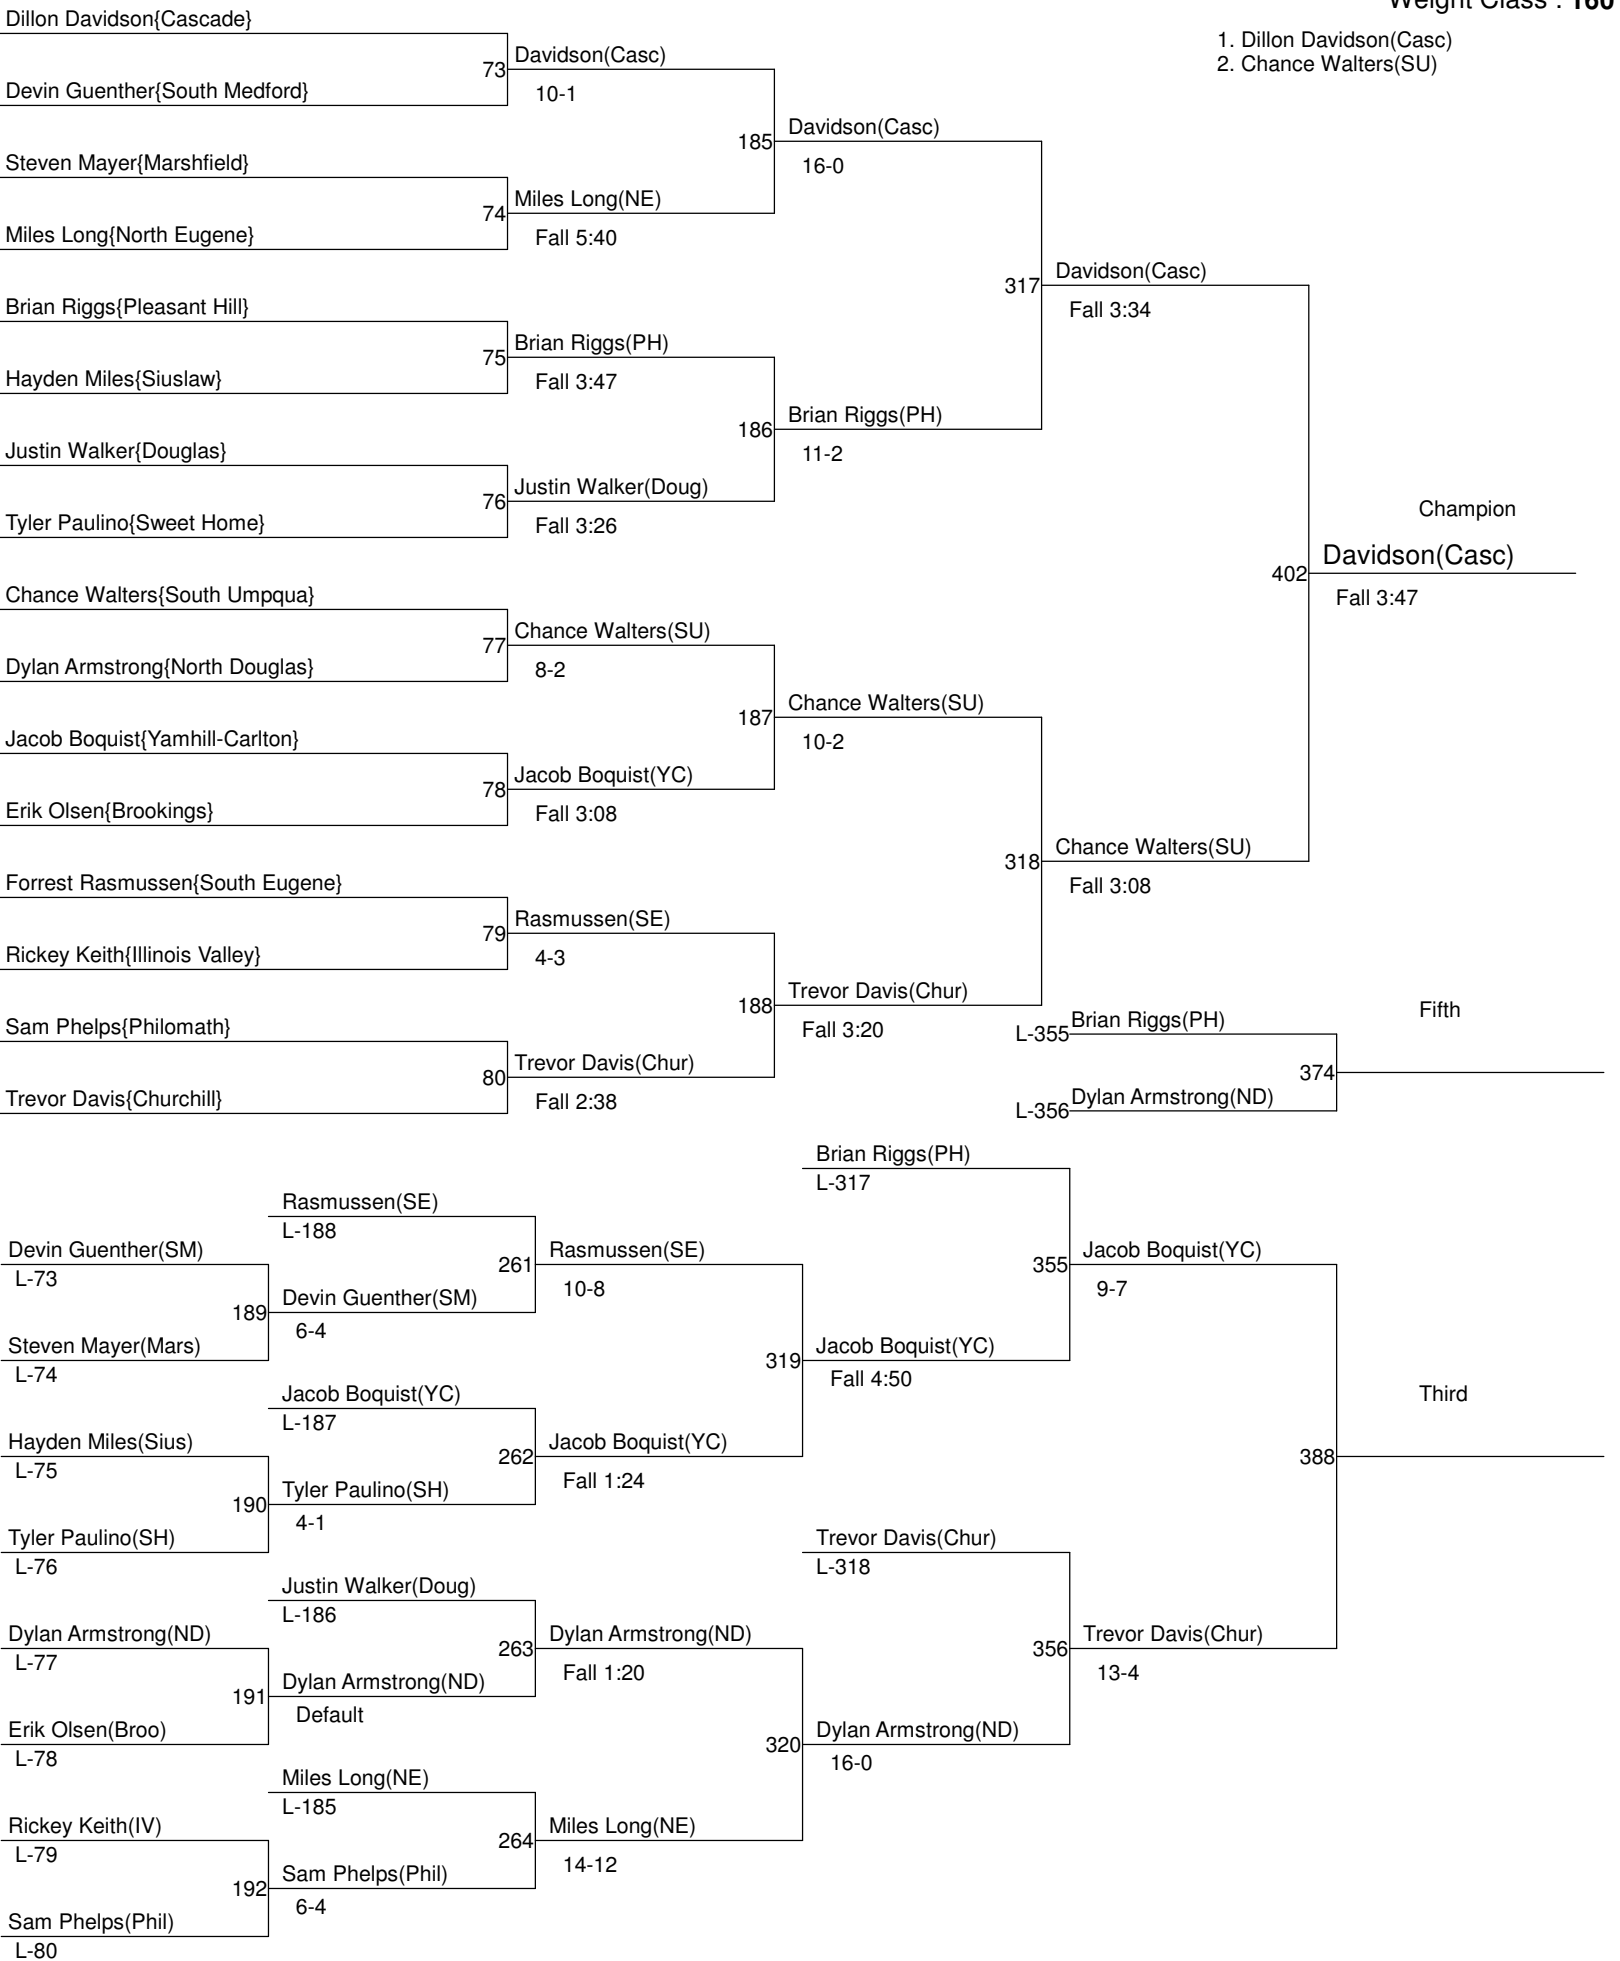

Cottage Grove Invitational

Weight Class : 160