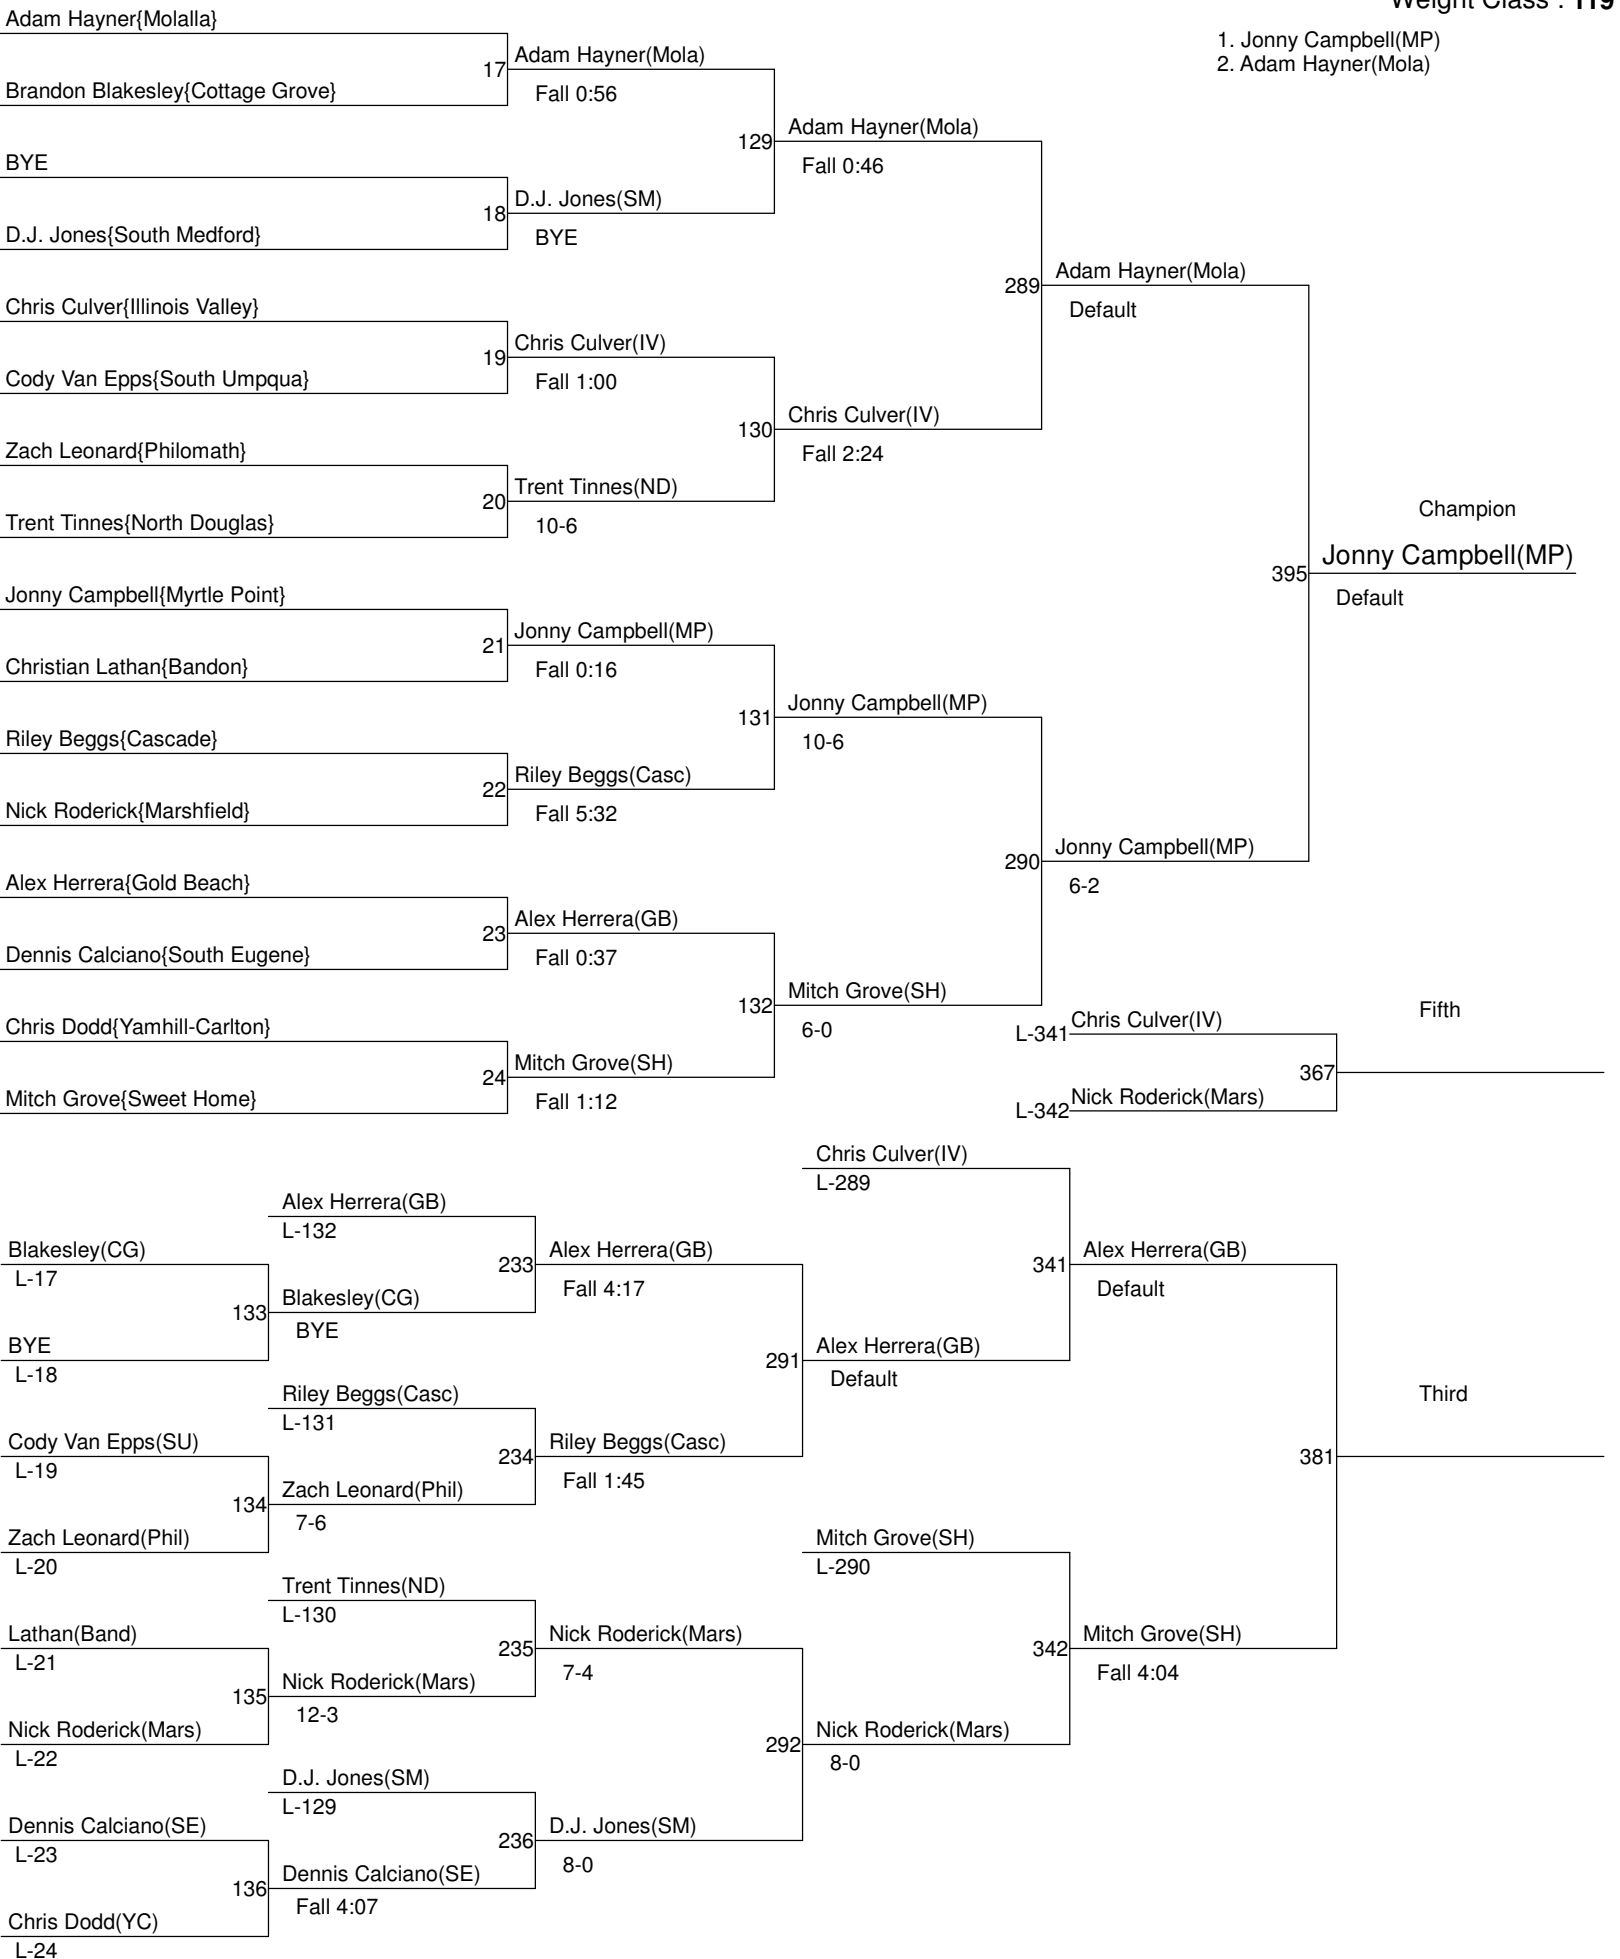

Cottage Grove Invitational

Weight Class : 119