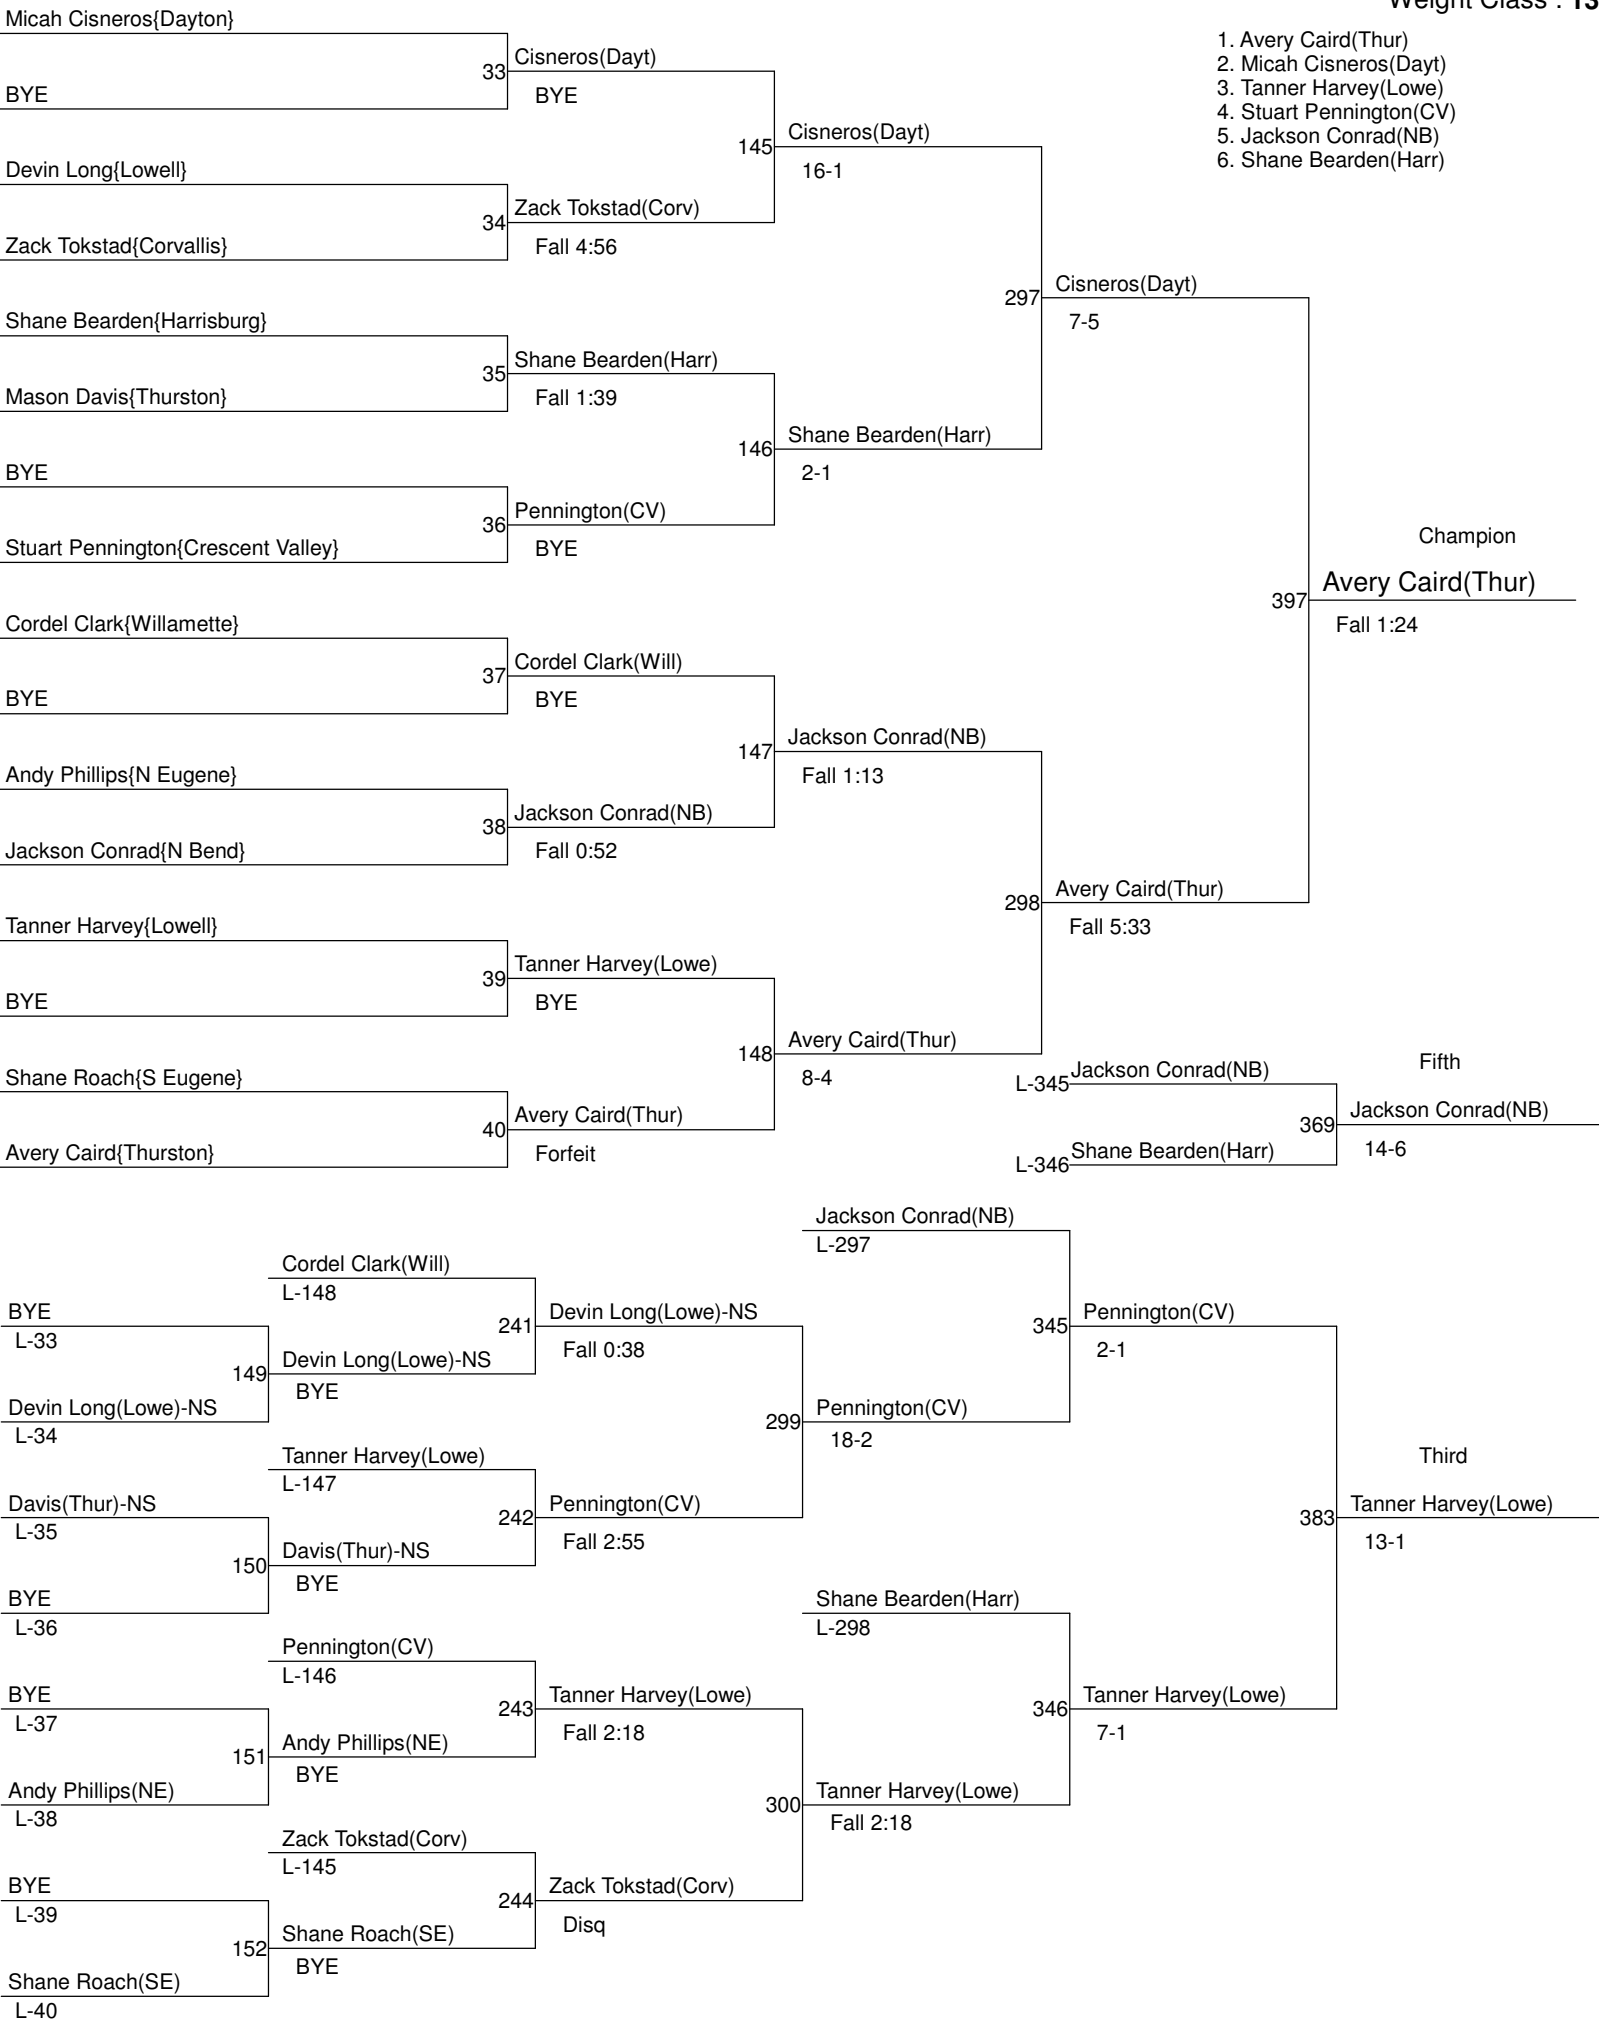

Willamette Invitational

Weight Class : 132