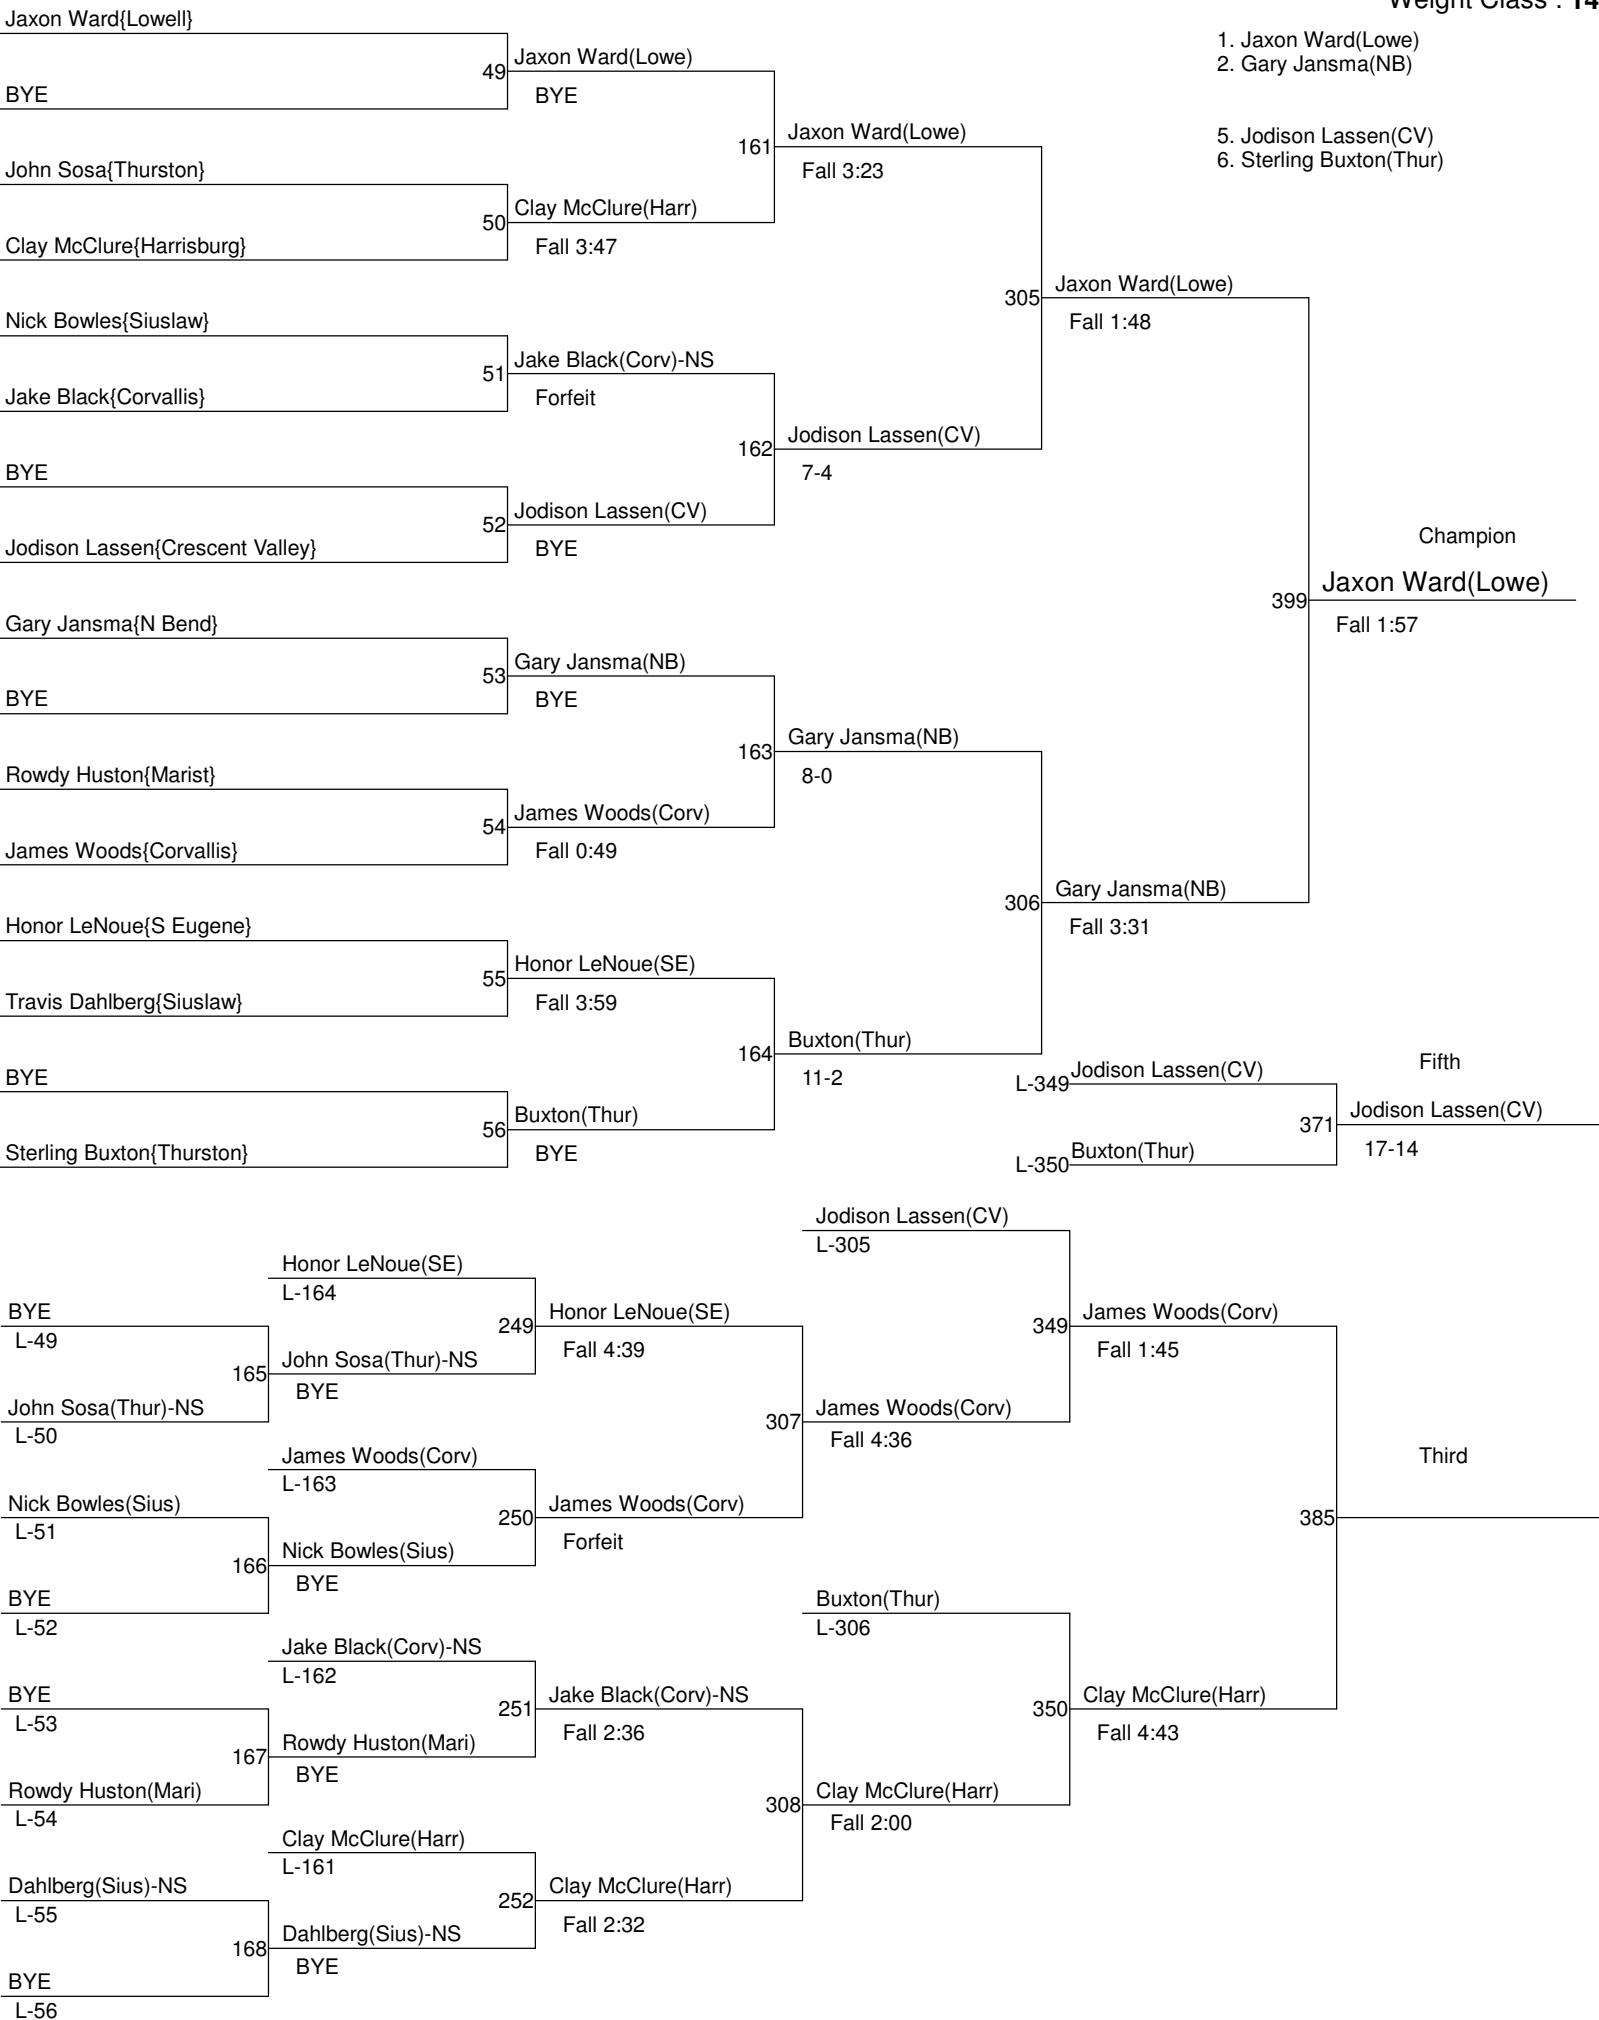

Willamette Invitational

Weight Class : 145