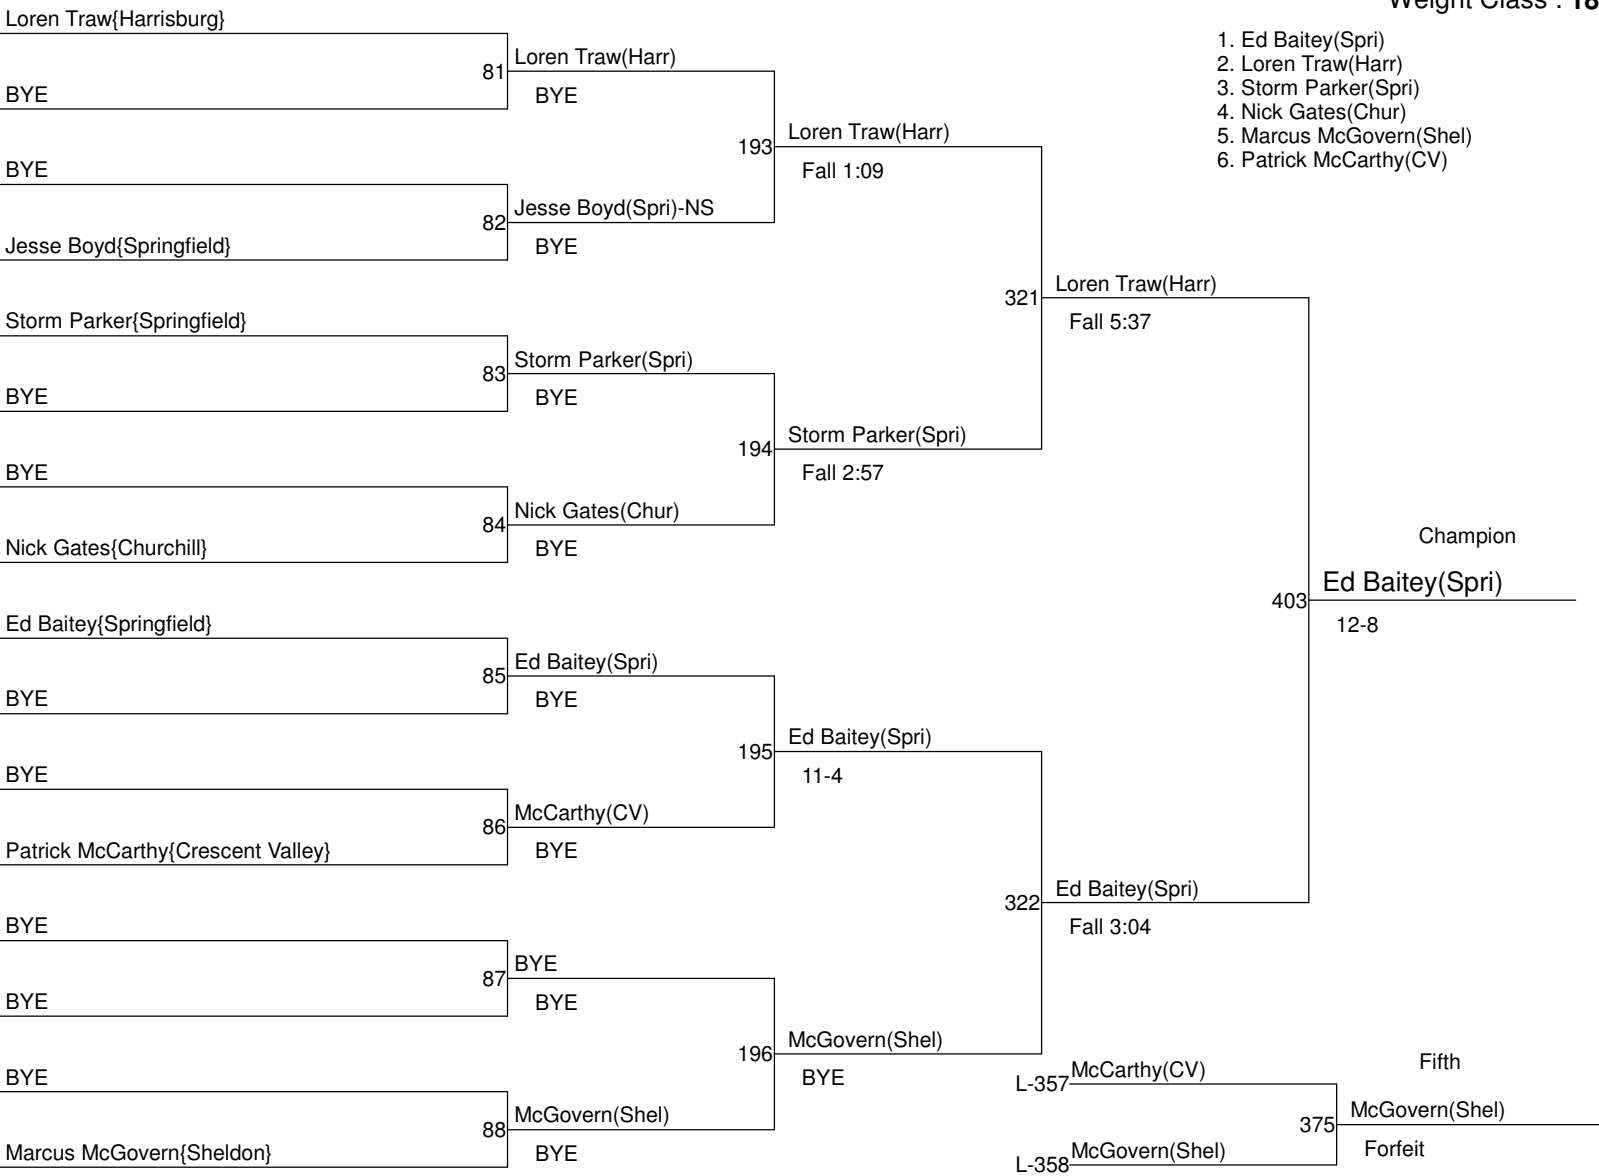

Weight Class : 160

Townsend Memorial Tournament

Weight Class : 170

Townsend Memorial Tournament

Weight Class : 182

1. Ed Baitey(Spri)
2. Loren Traw(Harr)
3. Storm Parker(Spri)
4. Nick Gates(Chur)
5. Marcus McGovern(Shel)
6. Patrick McCarthy(CV)