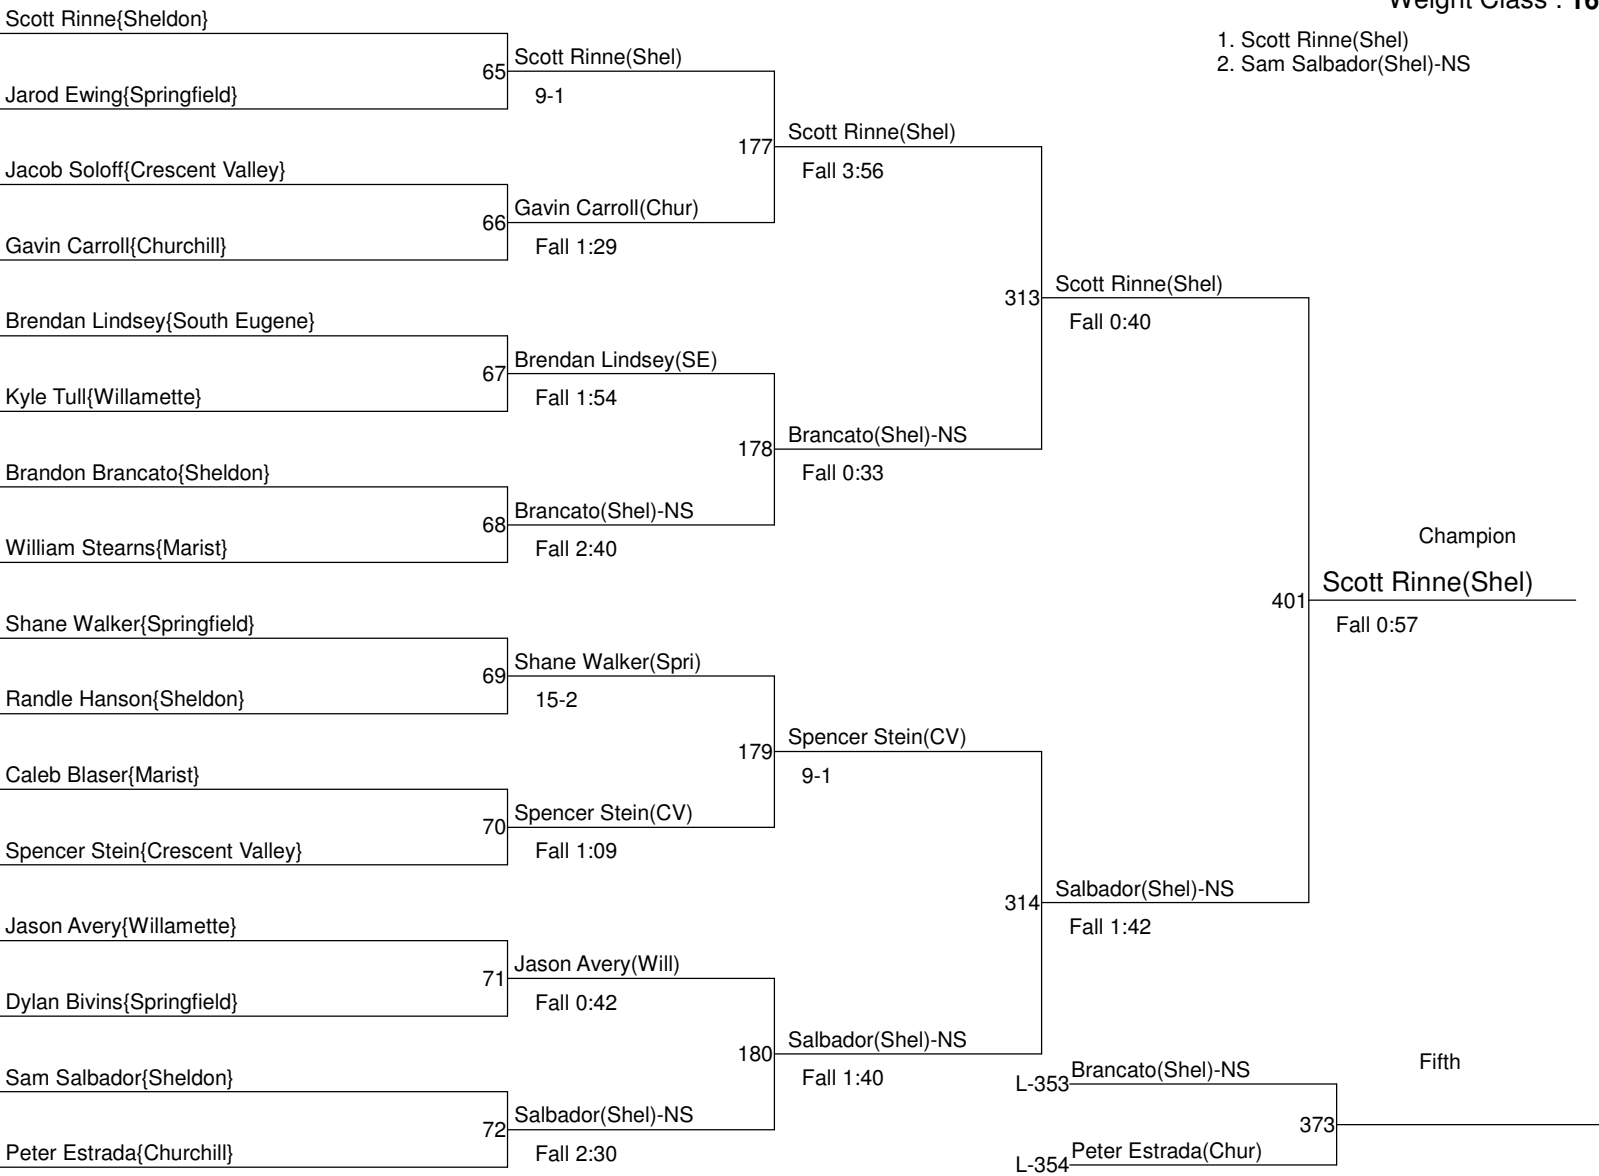

Townsend Memorial Tournament

Weight Class : 160