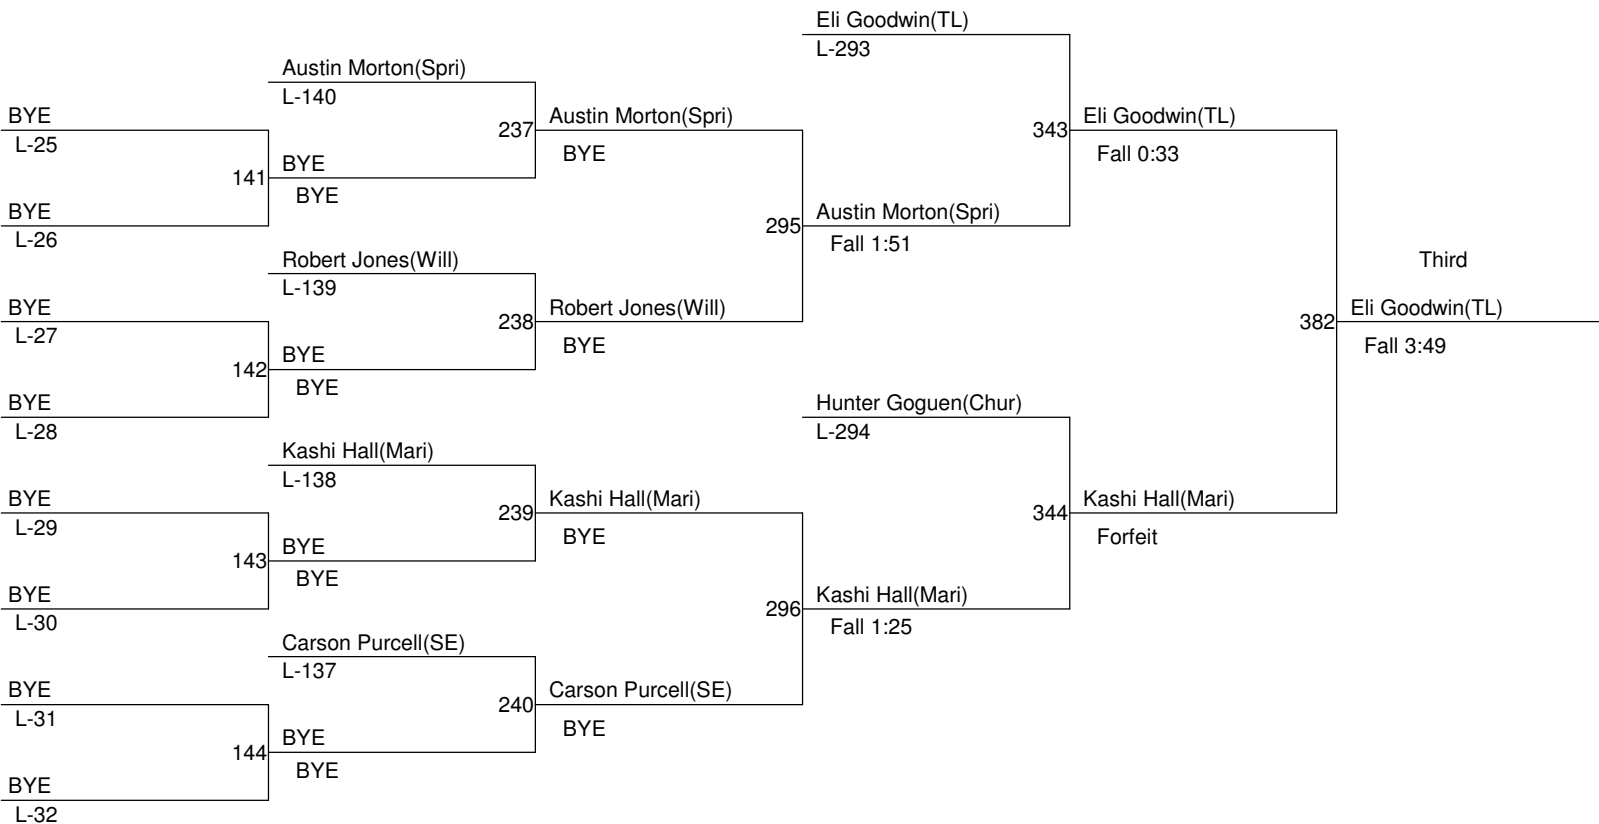

Townsend Memorial Tournament

Weight Class : 126