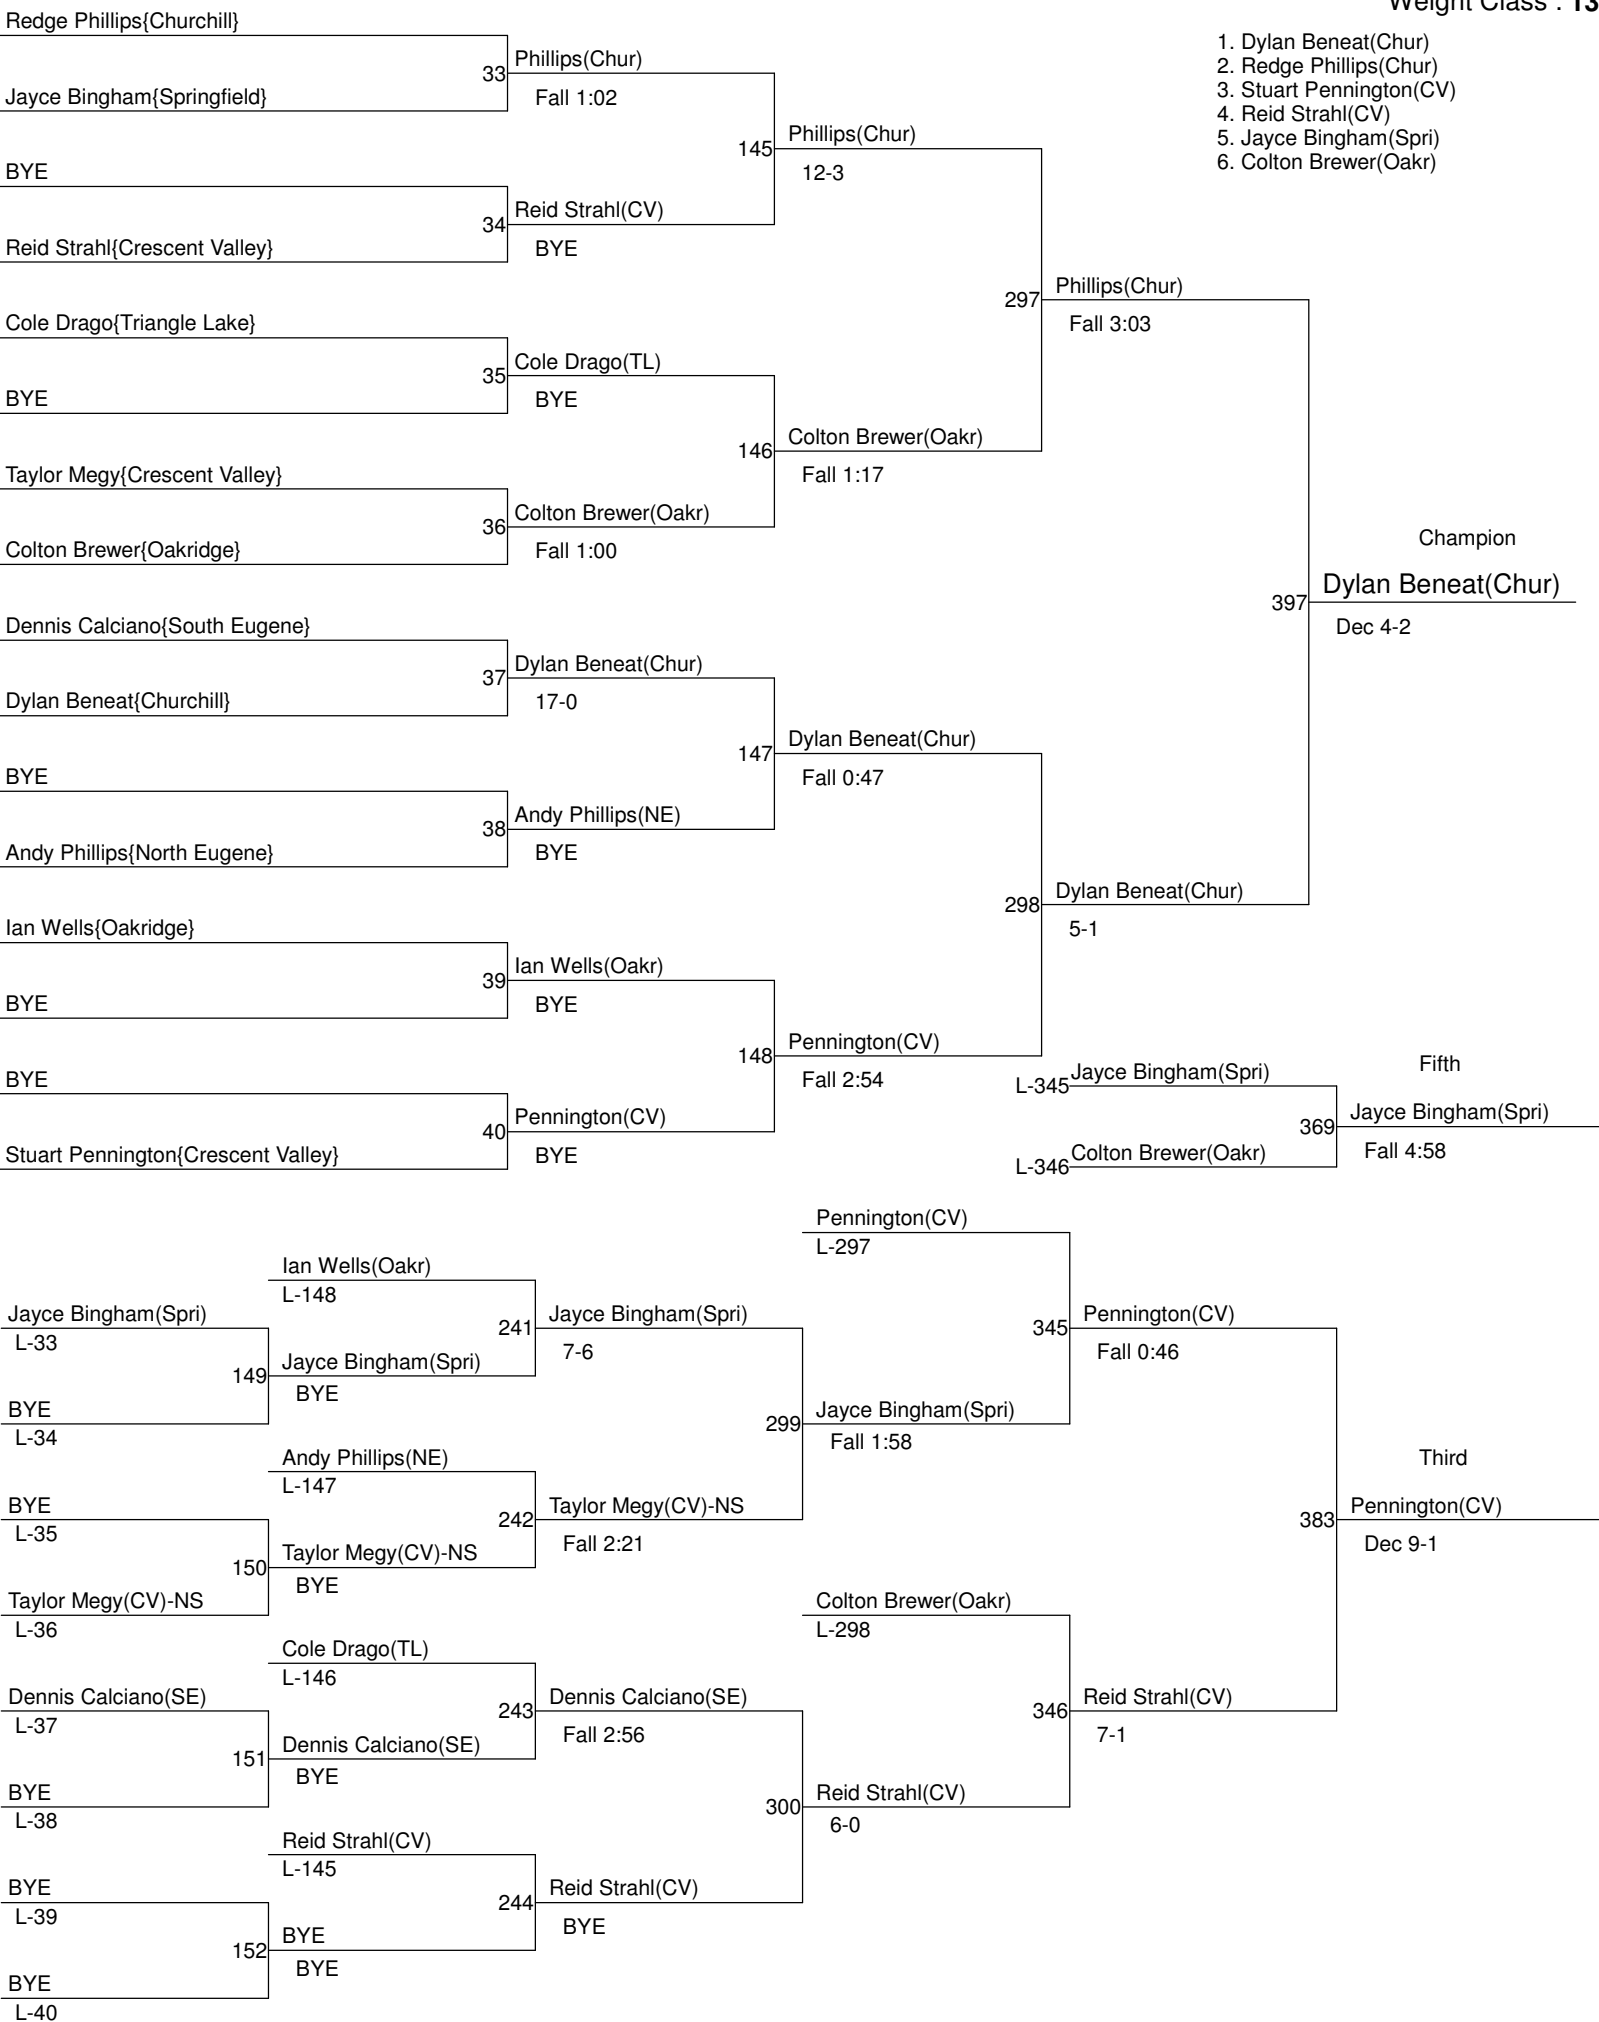

Townsend Memorial Tournament

Weight Class : 132