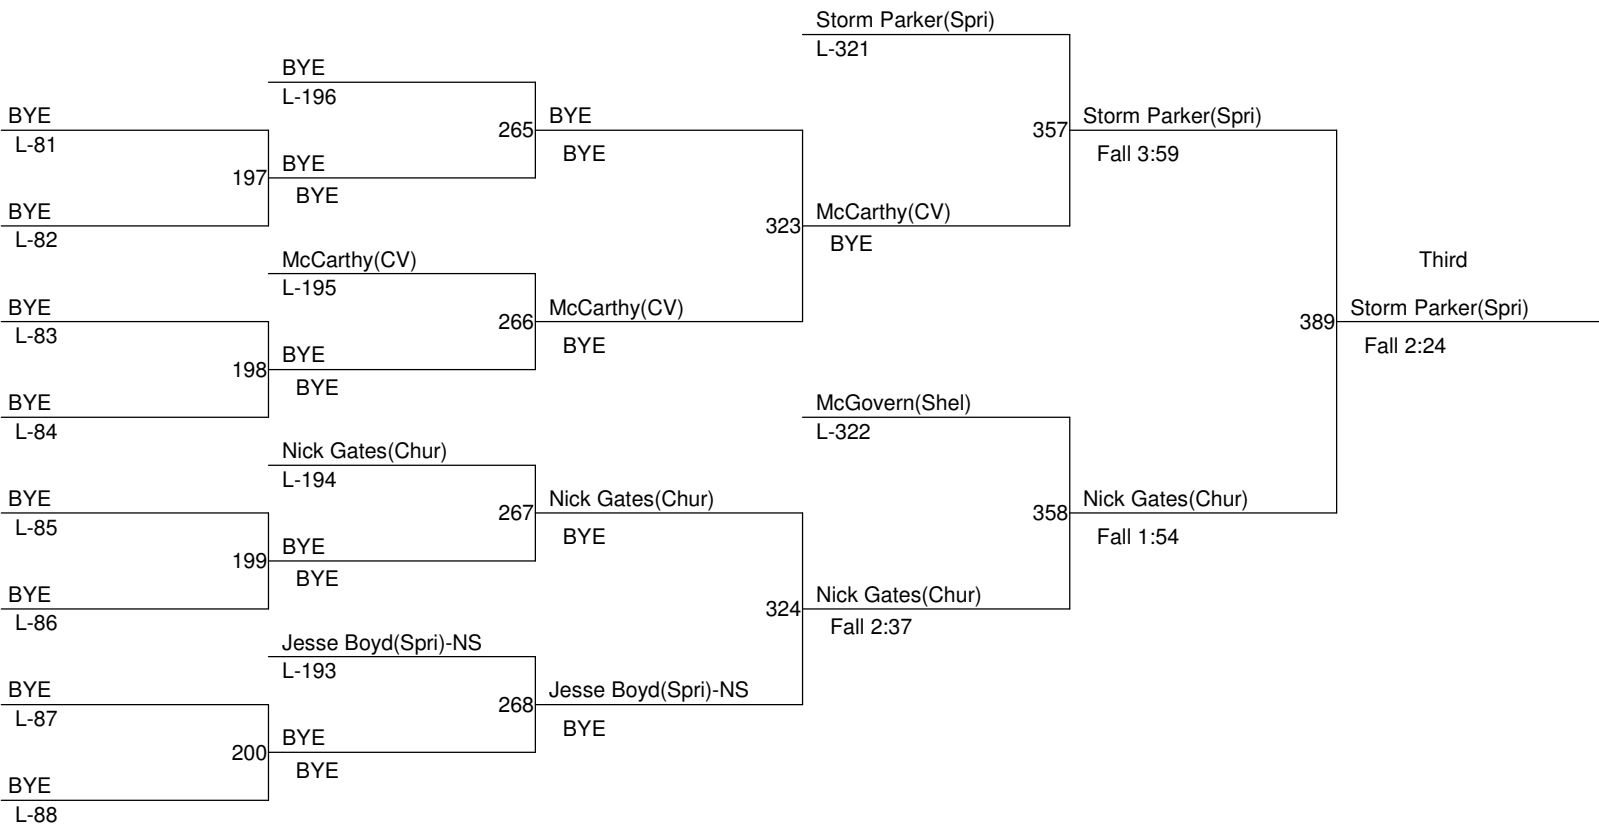

Weight Class : 160

Townsend Memorial Tournament

Weight Class : 170

Townsend Memorial Tournament

Weight Class : 182

1. Ed Baitey(Spri)
2. Loren Traw(Harr)
3. Storm Parker(Spri)
4. Nick Gates(Chur)
5. Marcus McGovern(Shel)
6. Patrick McCarthy(CV)