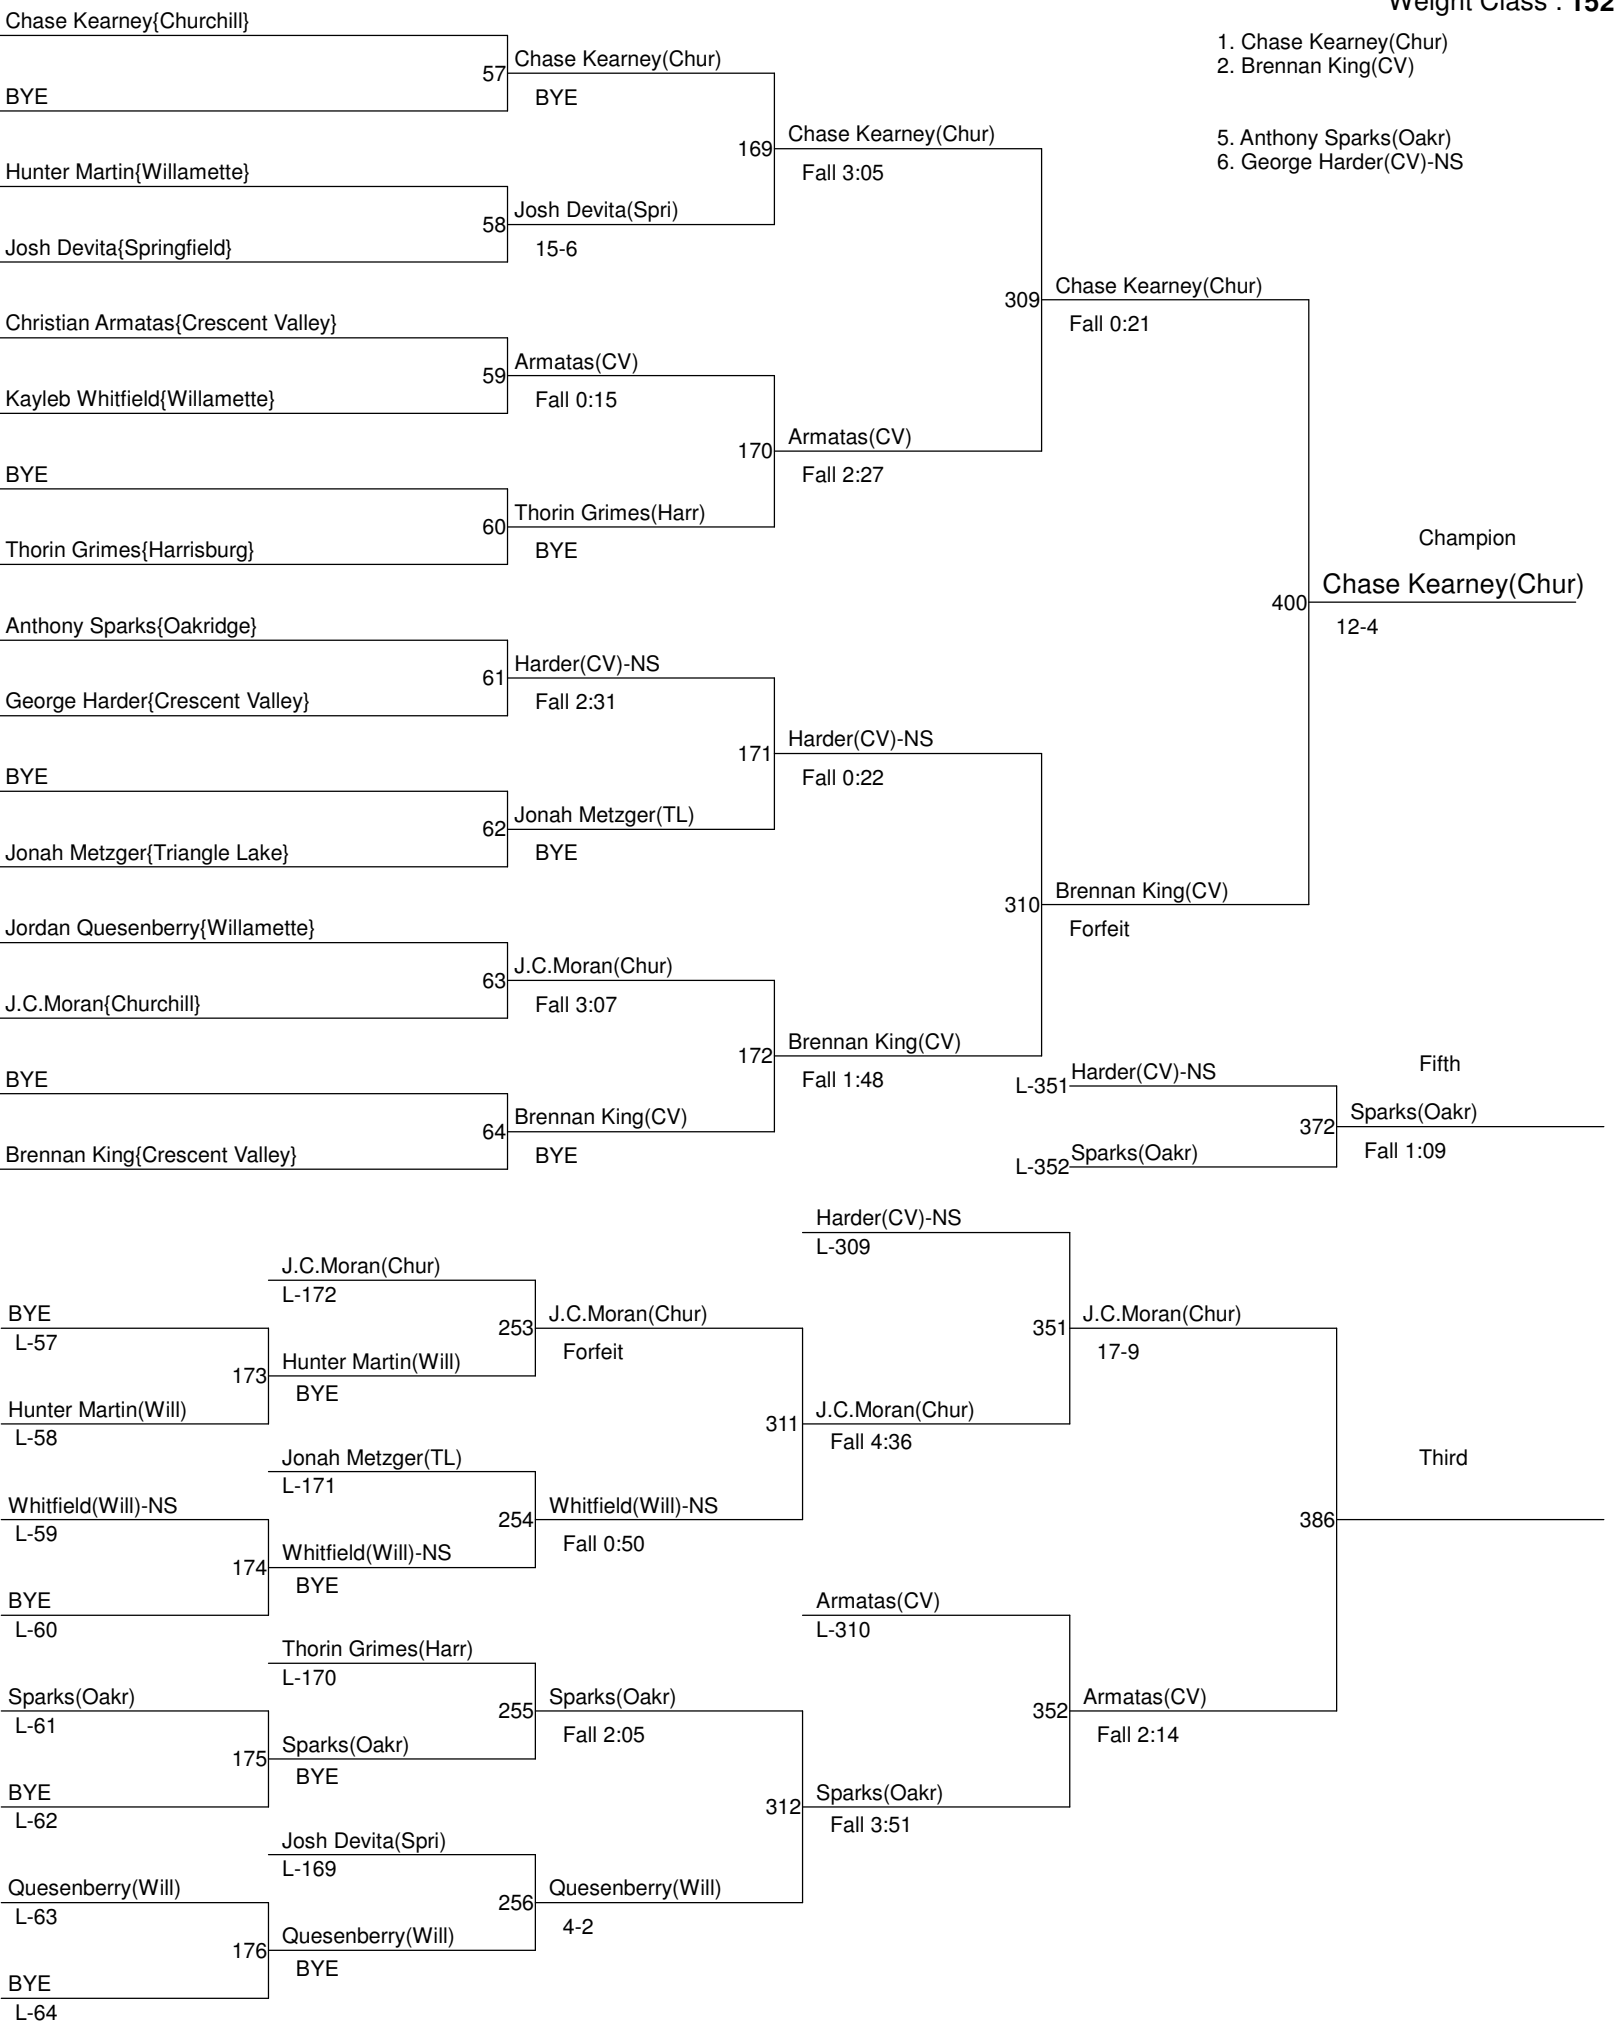

Townsend Memorial Tournament

Weight Class : 152