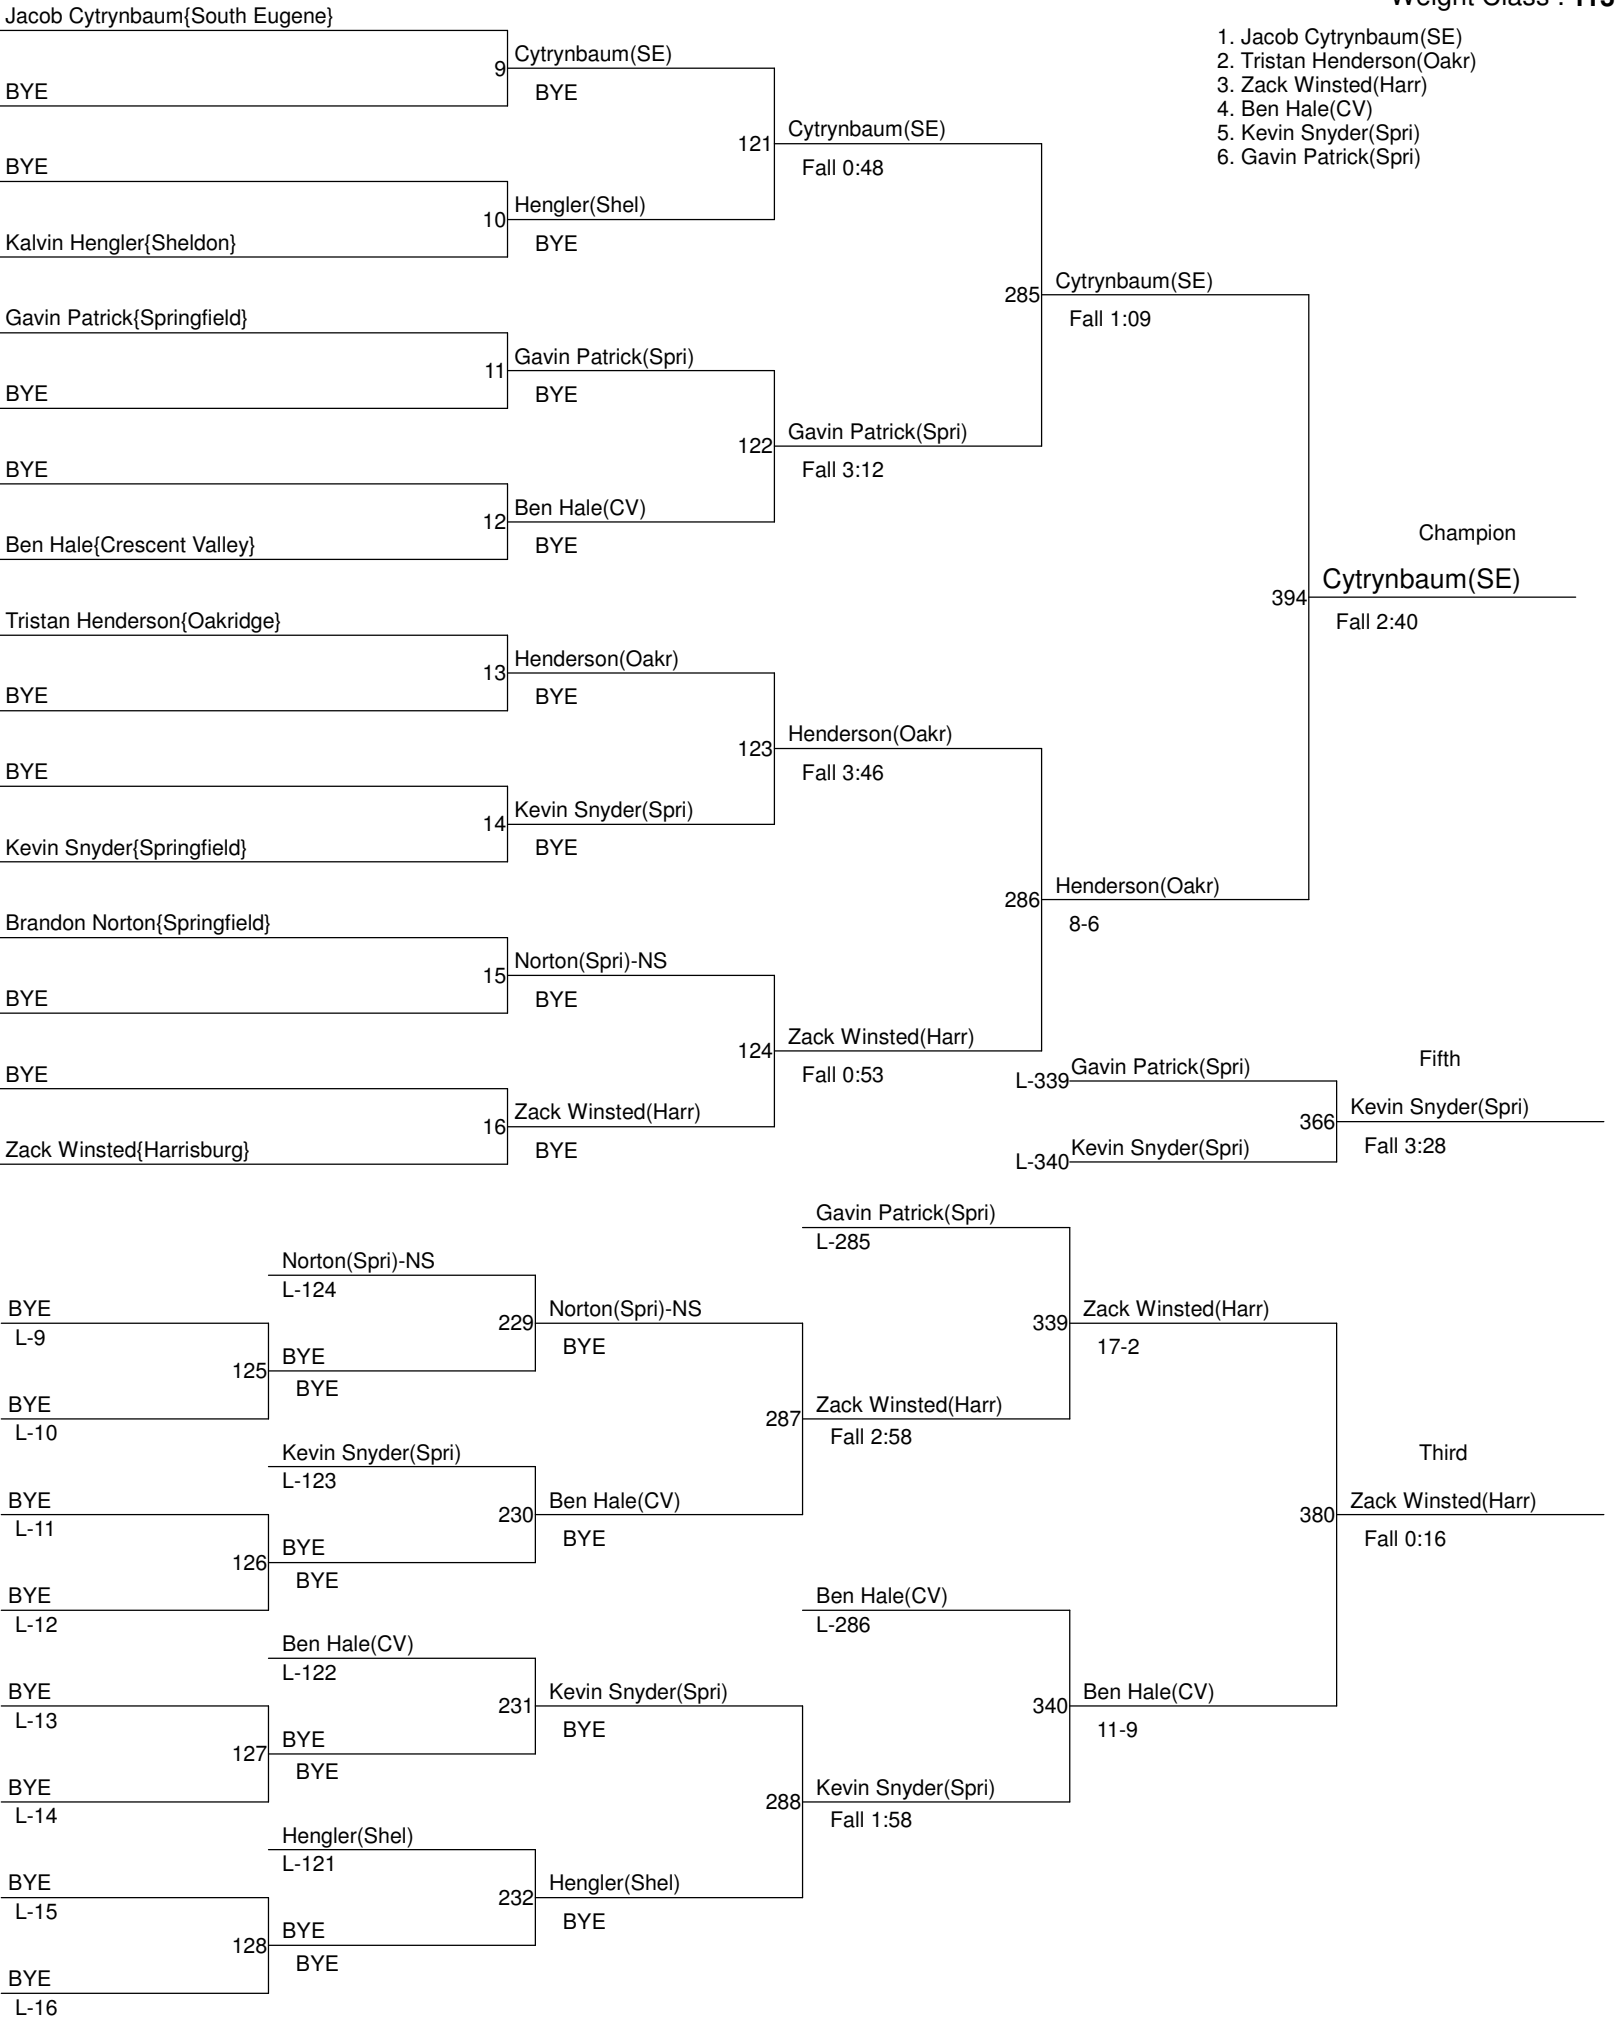

Townsend Memorial Tournament

Weight Class : 113