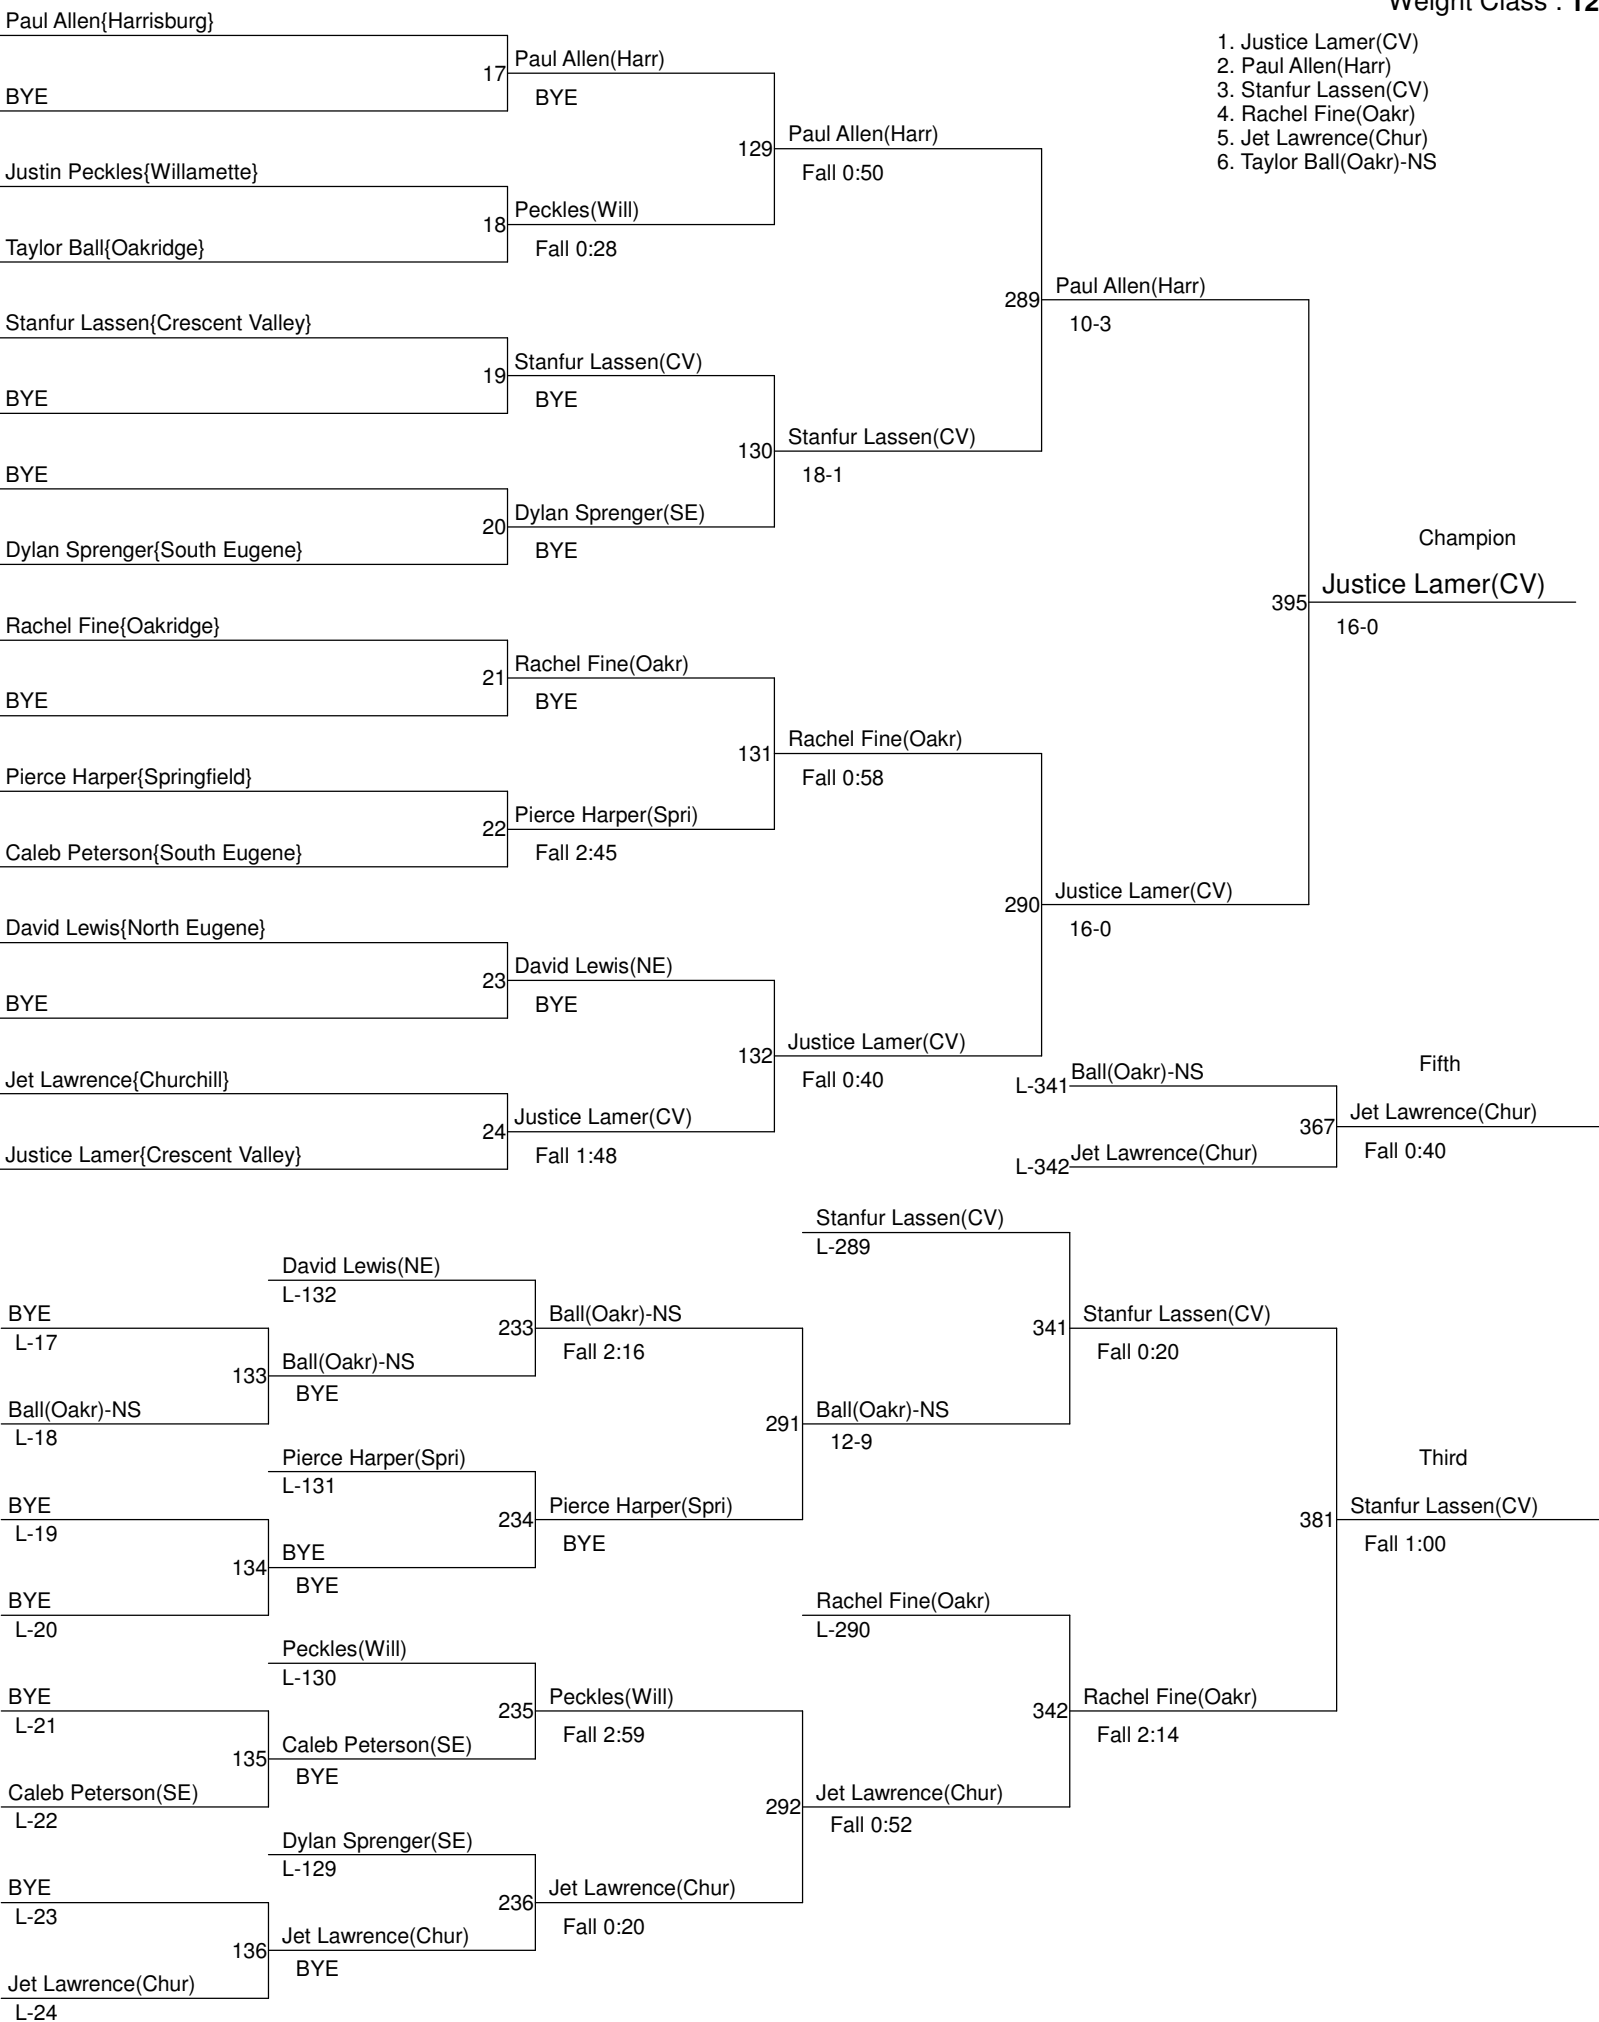

Townsend Memorial Tournament

Weight Class : 106

Townsend Memorial Tournament

Weight Class : 113

Townsend Memorial Tournament

Weight Class : 120

1. Justice Lamer(CV)
2. Paul Allen(Harr)
3. Stanfur Lassen(CV)
4. Rachel Fine(Oakr)
5. Jet Lawrence(Chur)
6. Taylor Ball(Oakr)-NS