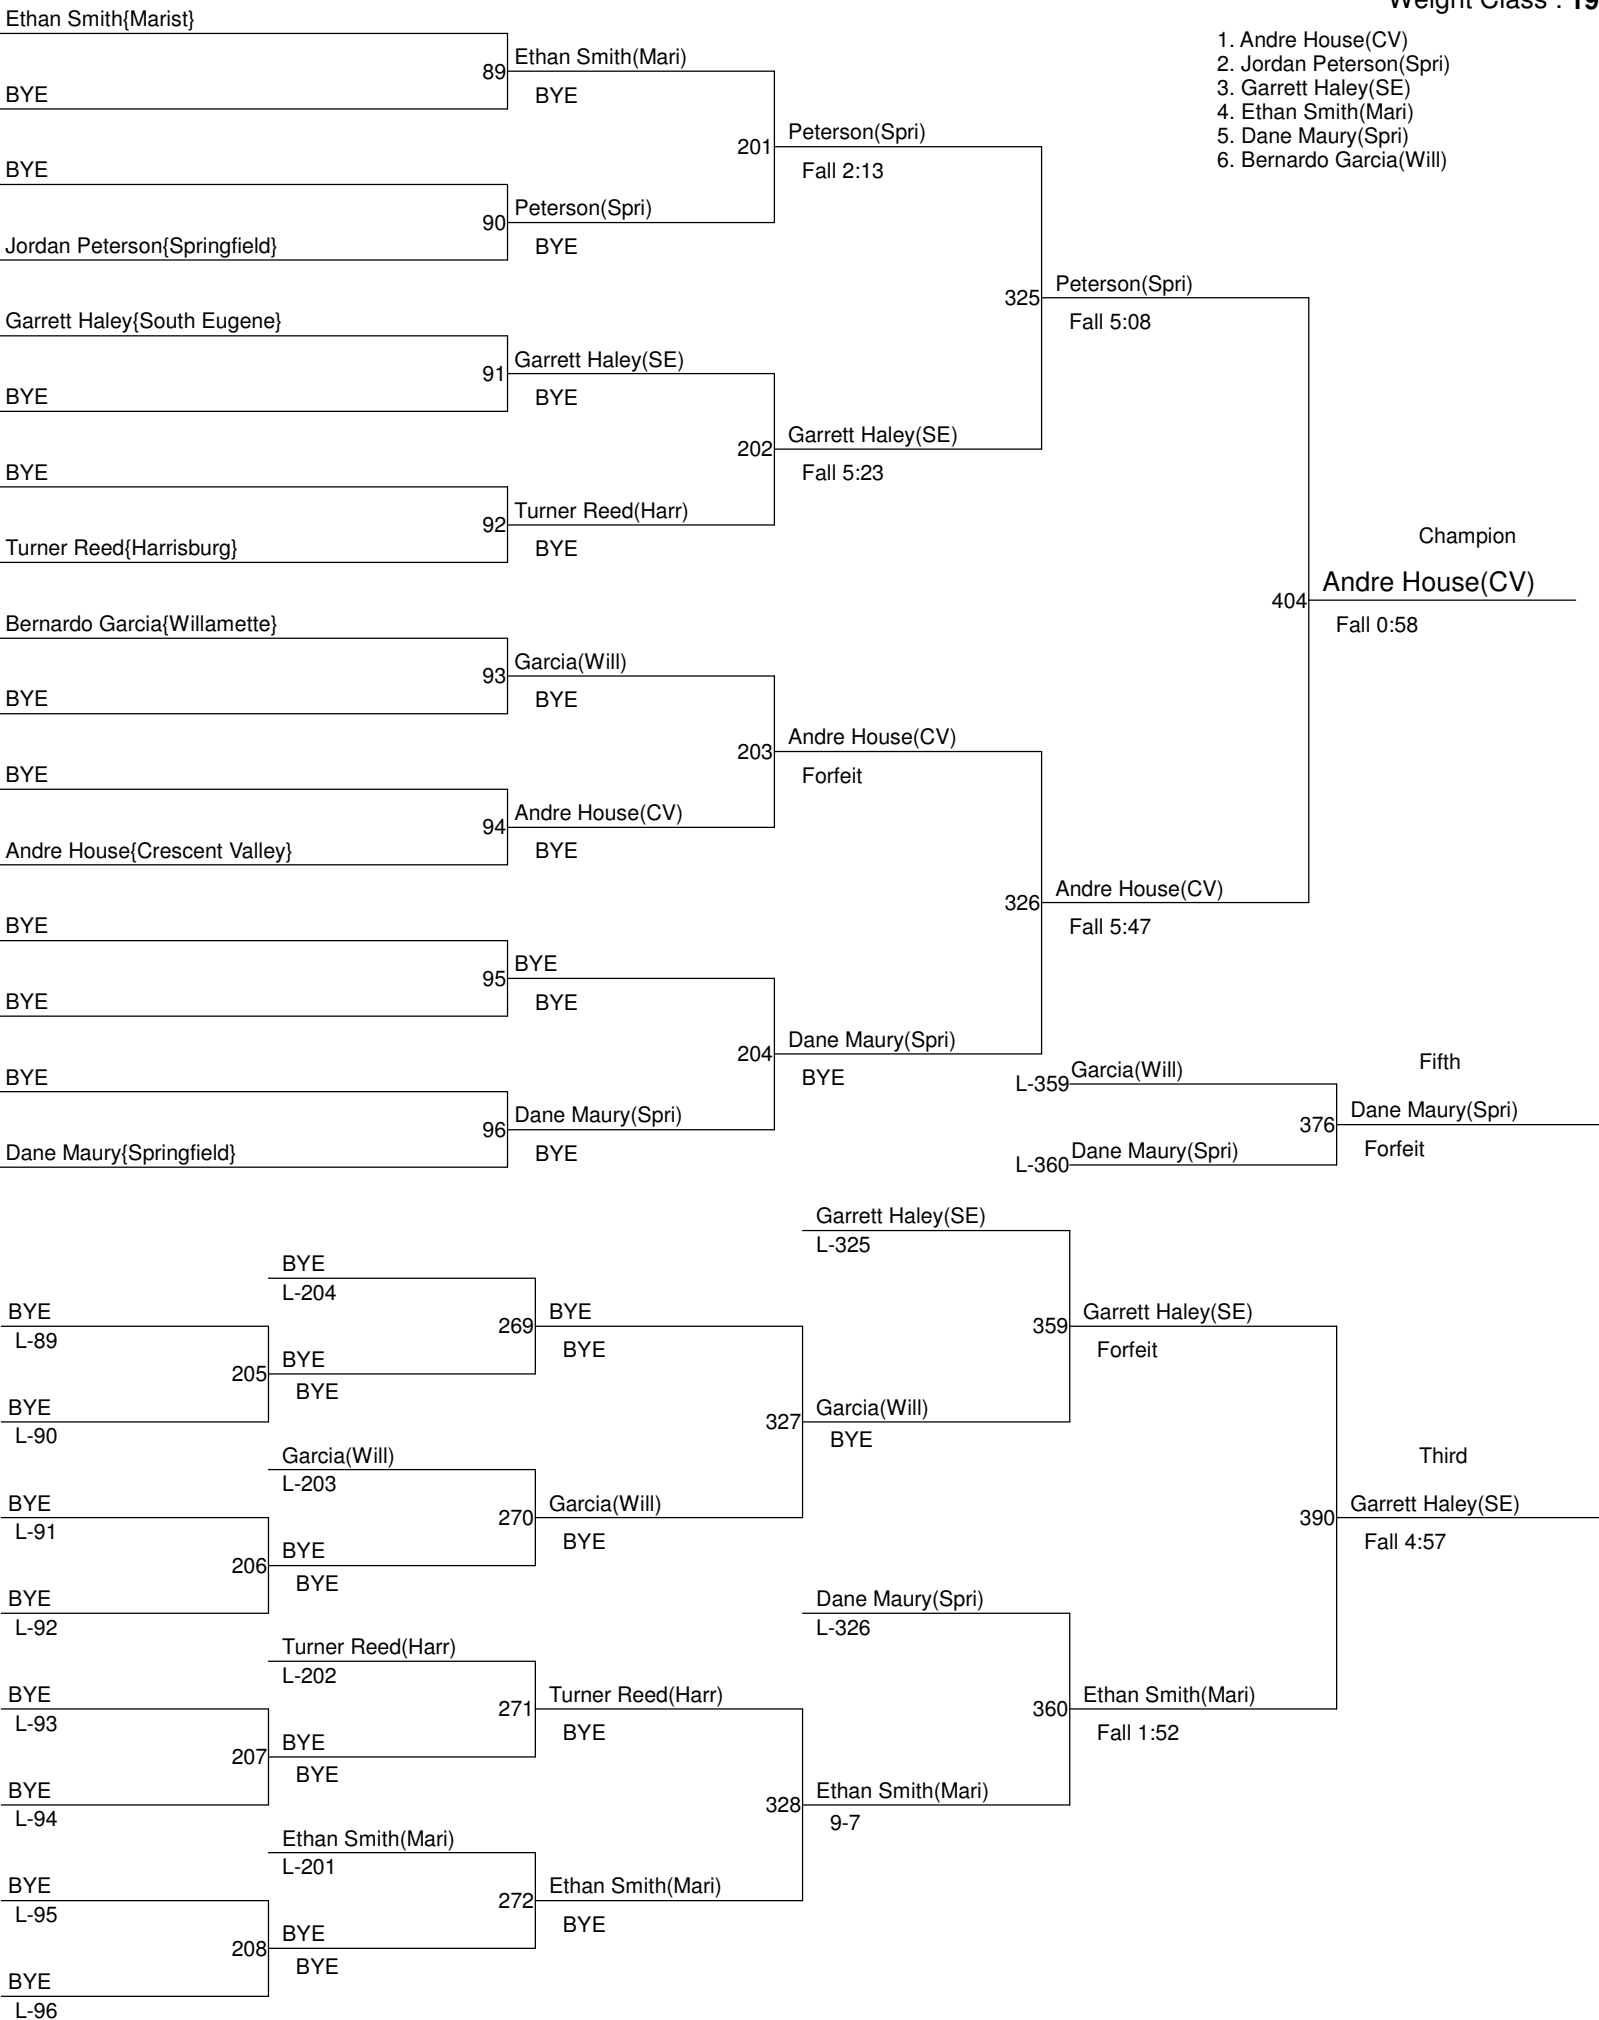

Townsend Memorial Tournament

Weight Class : 195