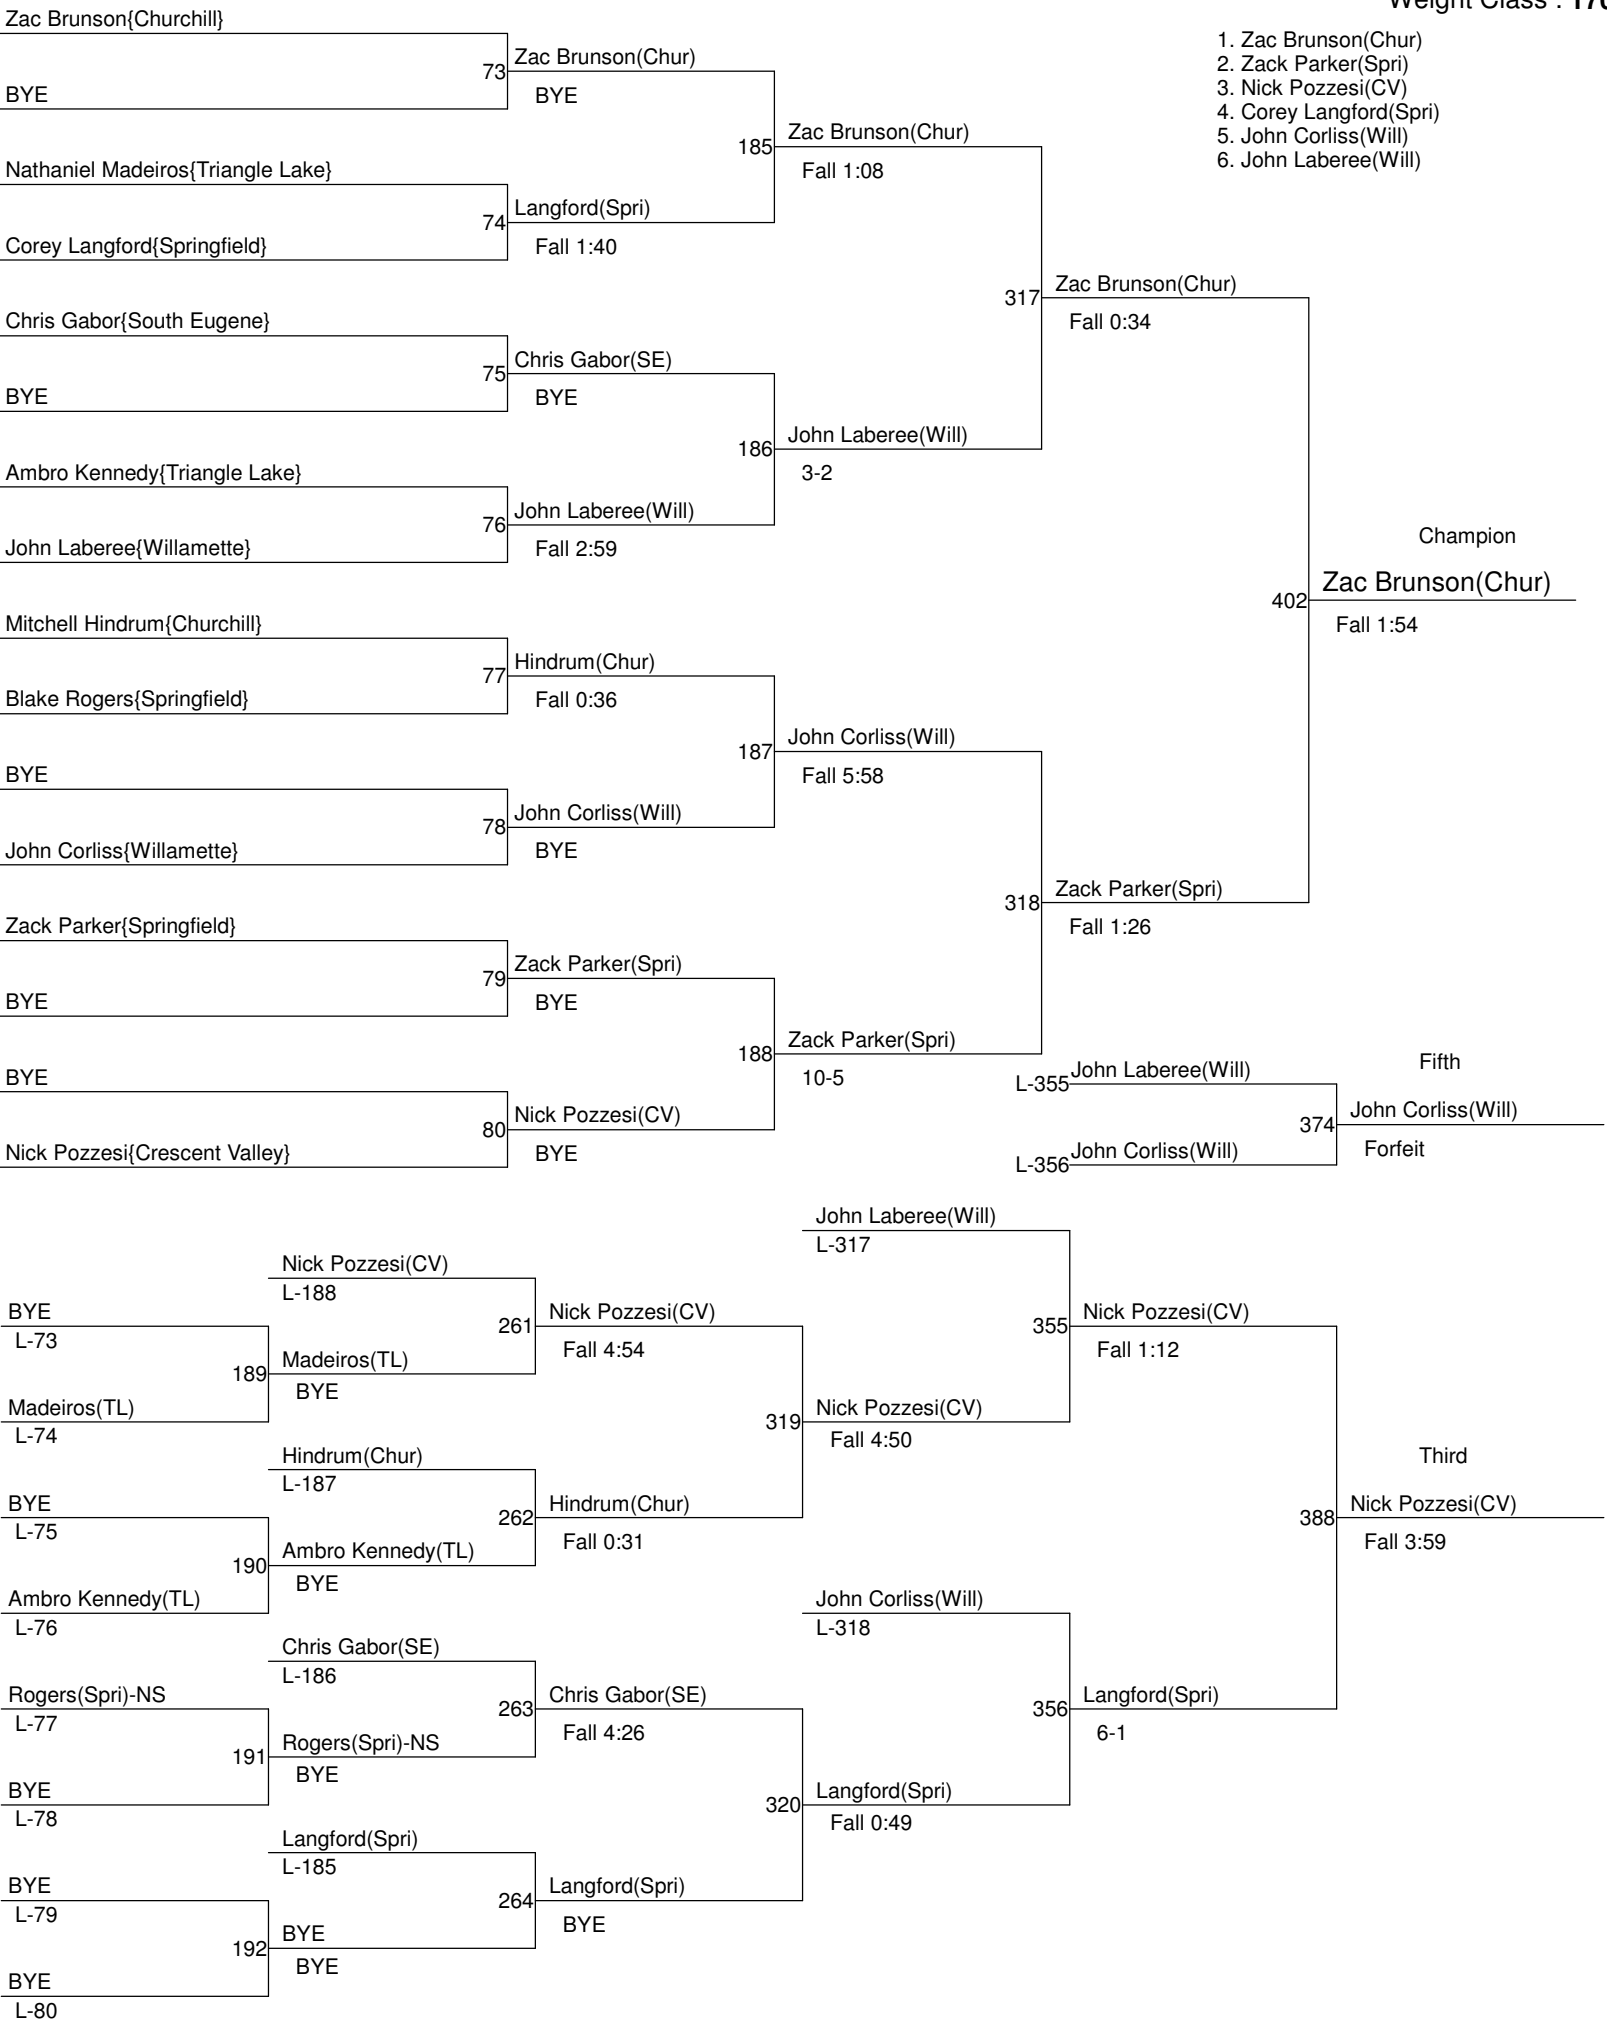

Townsend Memorial Tournament

Weight Class : 170