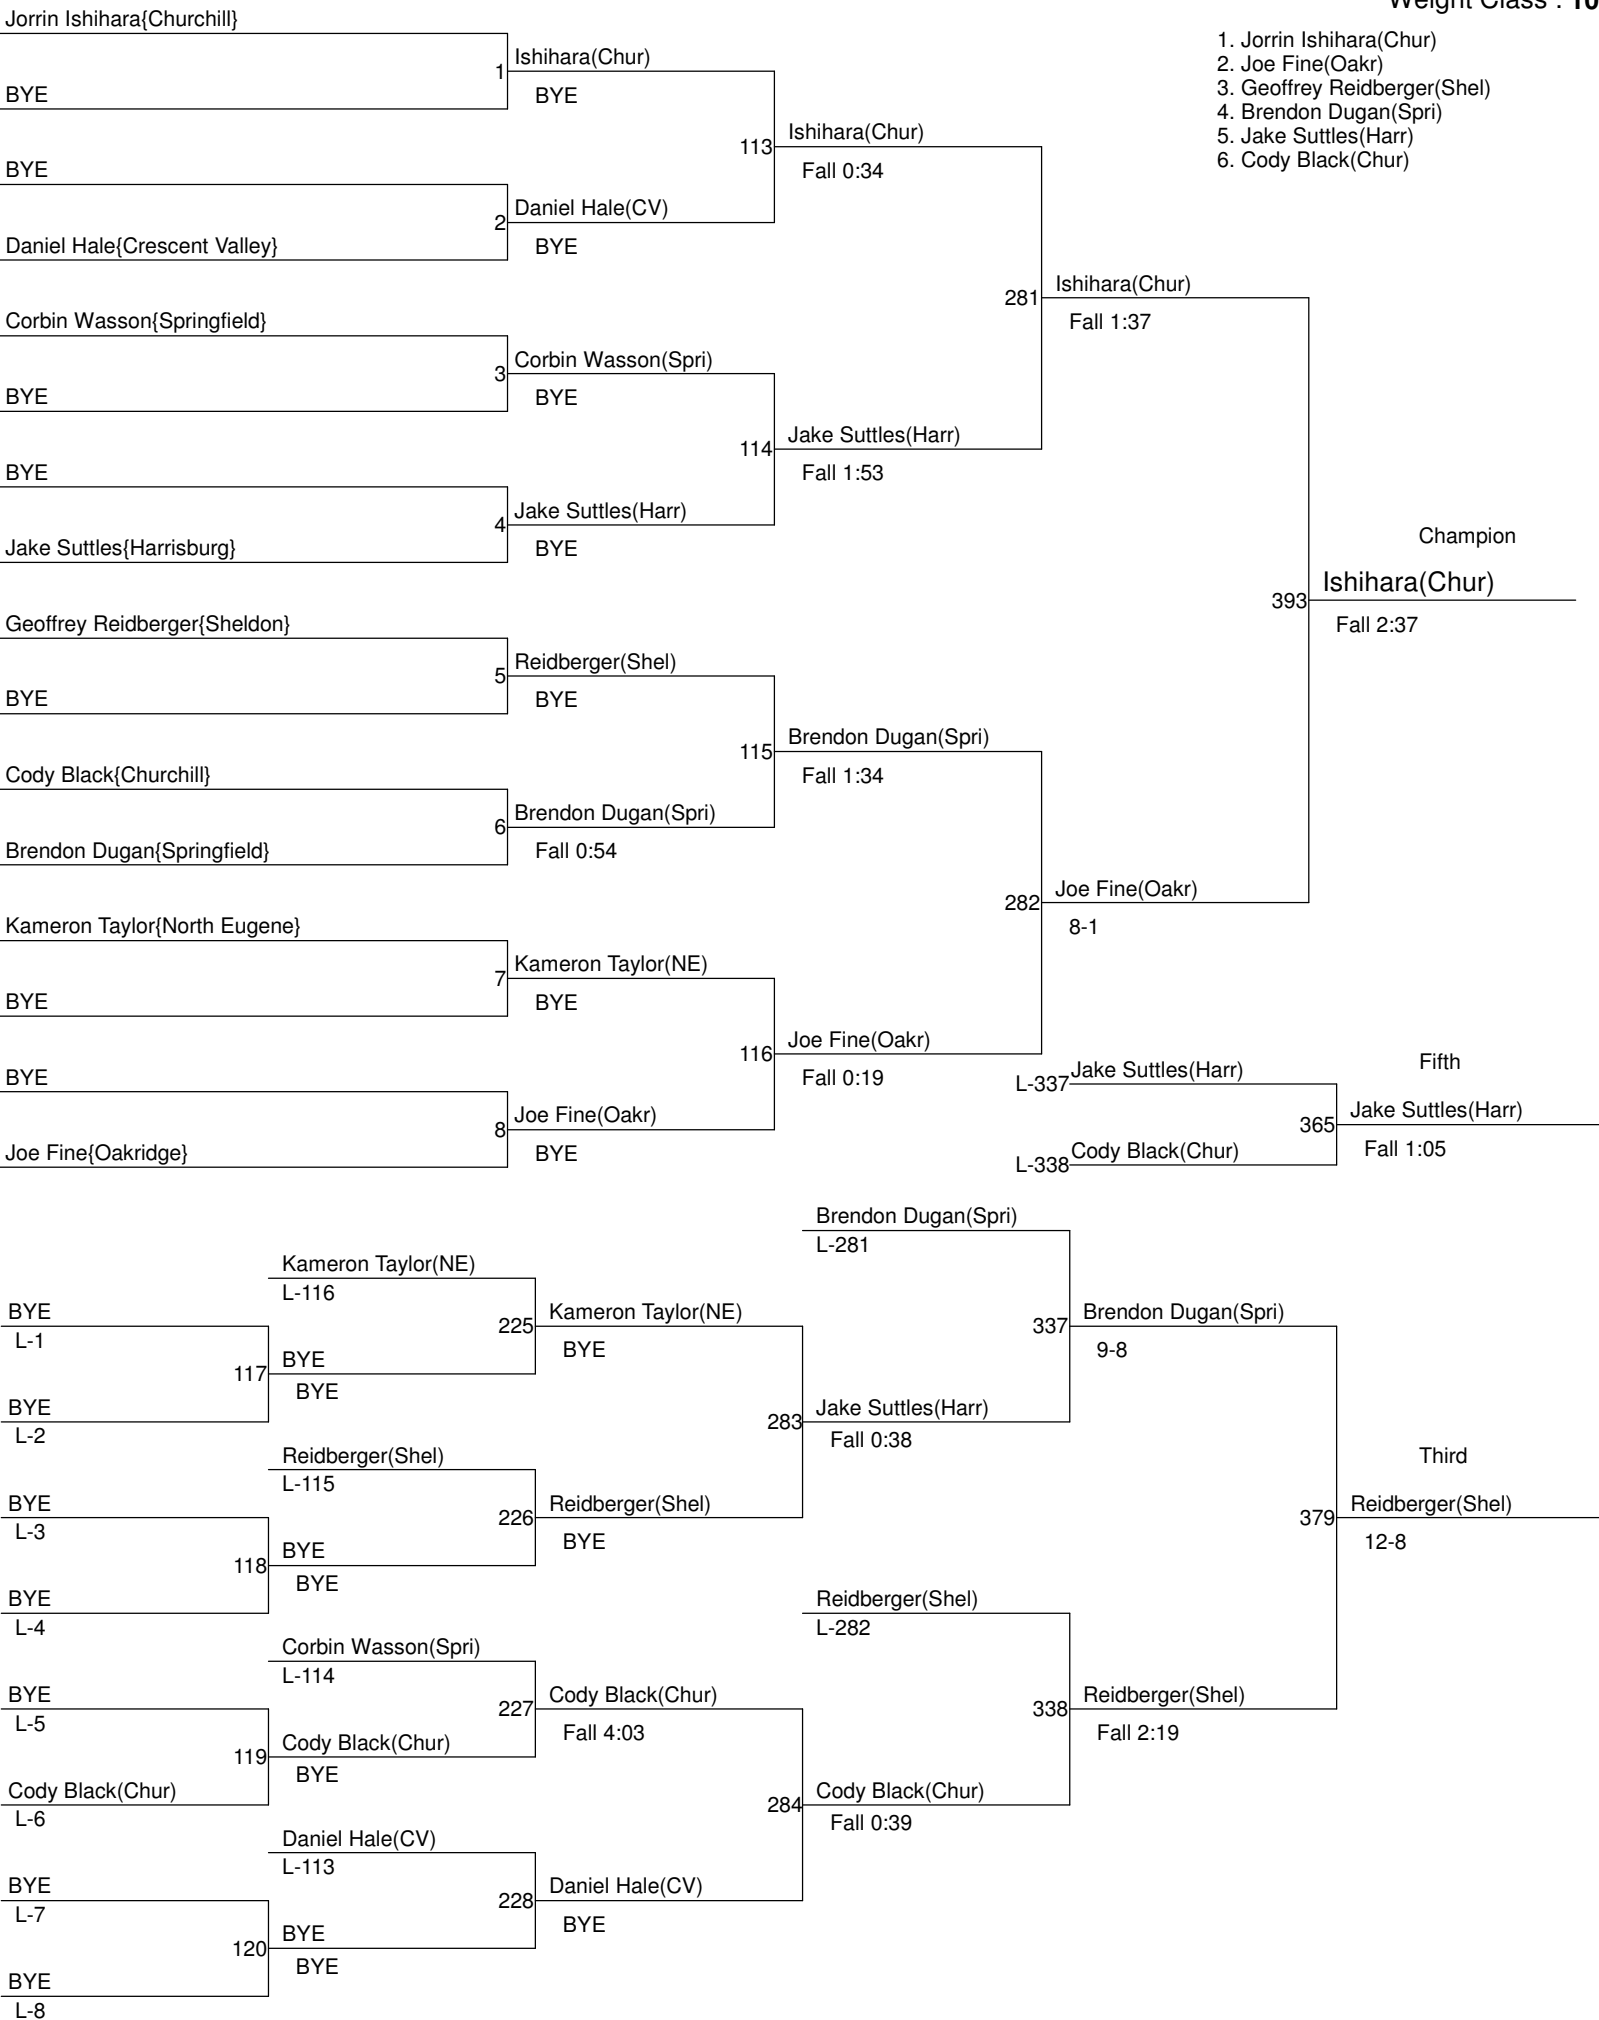

Townsend Memorial Tournament

1..Crescent Valley.....	301.5	6..Oakridge.....	97
2..Churchill.....	294.5	7..Harrisburg.....	96.5
3..Springfield.....	216	8..Triangle Lake.....	48
4..Sheldon.....	121	9..Willamette.....	39
5..South Eugene.....	111	10..Marist.....	29
		11..North Eugene.....	13

Townsend Memorial Tournament

<u>Team</u>	<u>Weights</u>													
	<u>106</u>	<u>113</u>	<u>120</u>	<u>126</u>	<u>132</u>	<u>138</u>	<u>145</u>	<u>152</u>	<u>160</u>	<u>170</u>	<u>182</u>	<u>195</u>	<u>220</u>	<u>285</u>
Chur	38	0	14	27	50.5	0	22	47	34	35	13	0	0	14
CV	0	11	48.5	22	30	41	0	41	18	20	3	26	28	13
Harr	13	17.5	20	0	0	0	26	0	0	0	20	0	0	0
Mari	0	0	0	13	0	0	0	0	0	0	0	11	5	0
NE	0	0	0	0	0	0	13	0	0	0	0	0	0	0
Oakr	20	18	16	0	11	0	18	14	0	0	0	0	0	0
Shel	16	0	0	0	0	0	0	0	33	0	7	0	21	44
SE	0	26	0	0	4	22	14	0	4	3	0	18	20	0
Spri	16	17	4	10	12	9	0	3	12	36	40	27	16	14
TL	0	0	0	18	0	4	13	0	0	0	0	0	13	0
Will	0	0	7	0	0	0	0	2	5	22	0	3	0	0

Townsend Memorial Tournament

Weight Class : 106