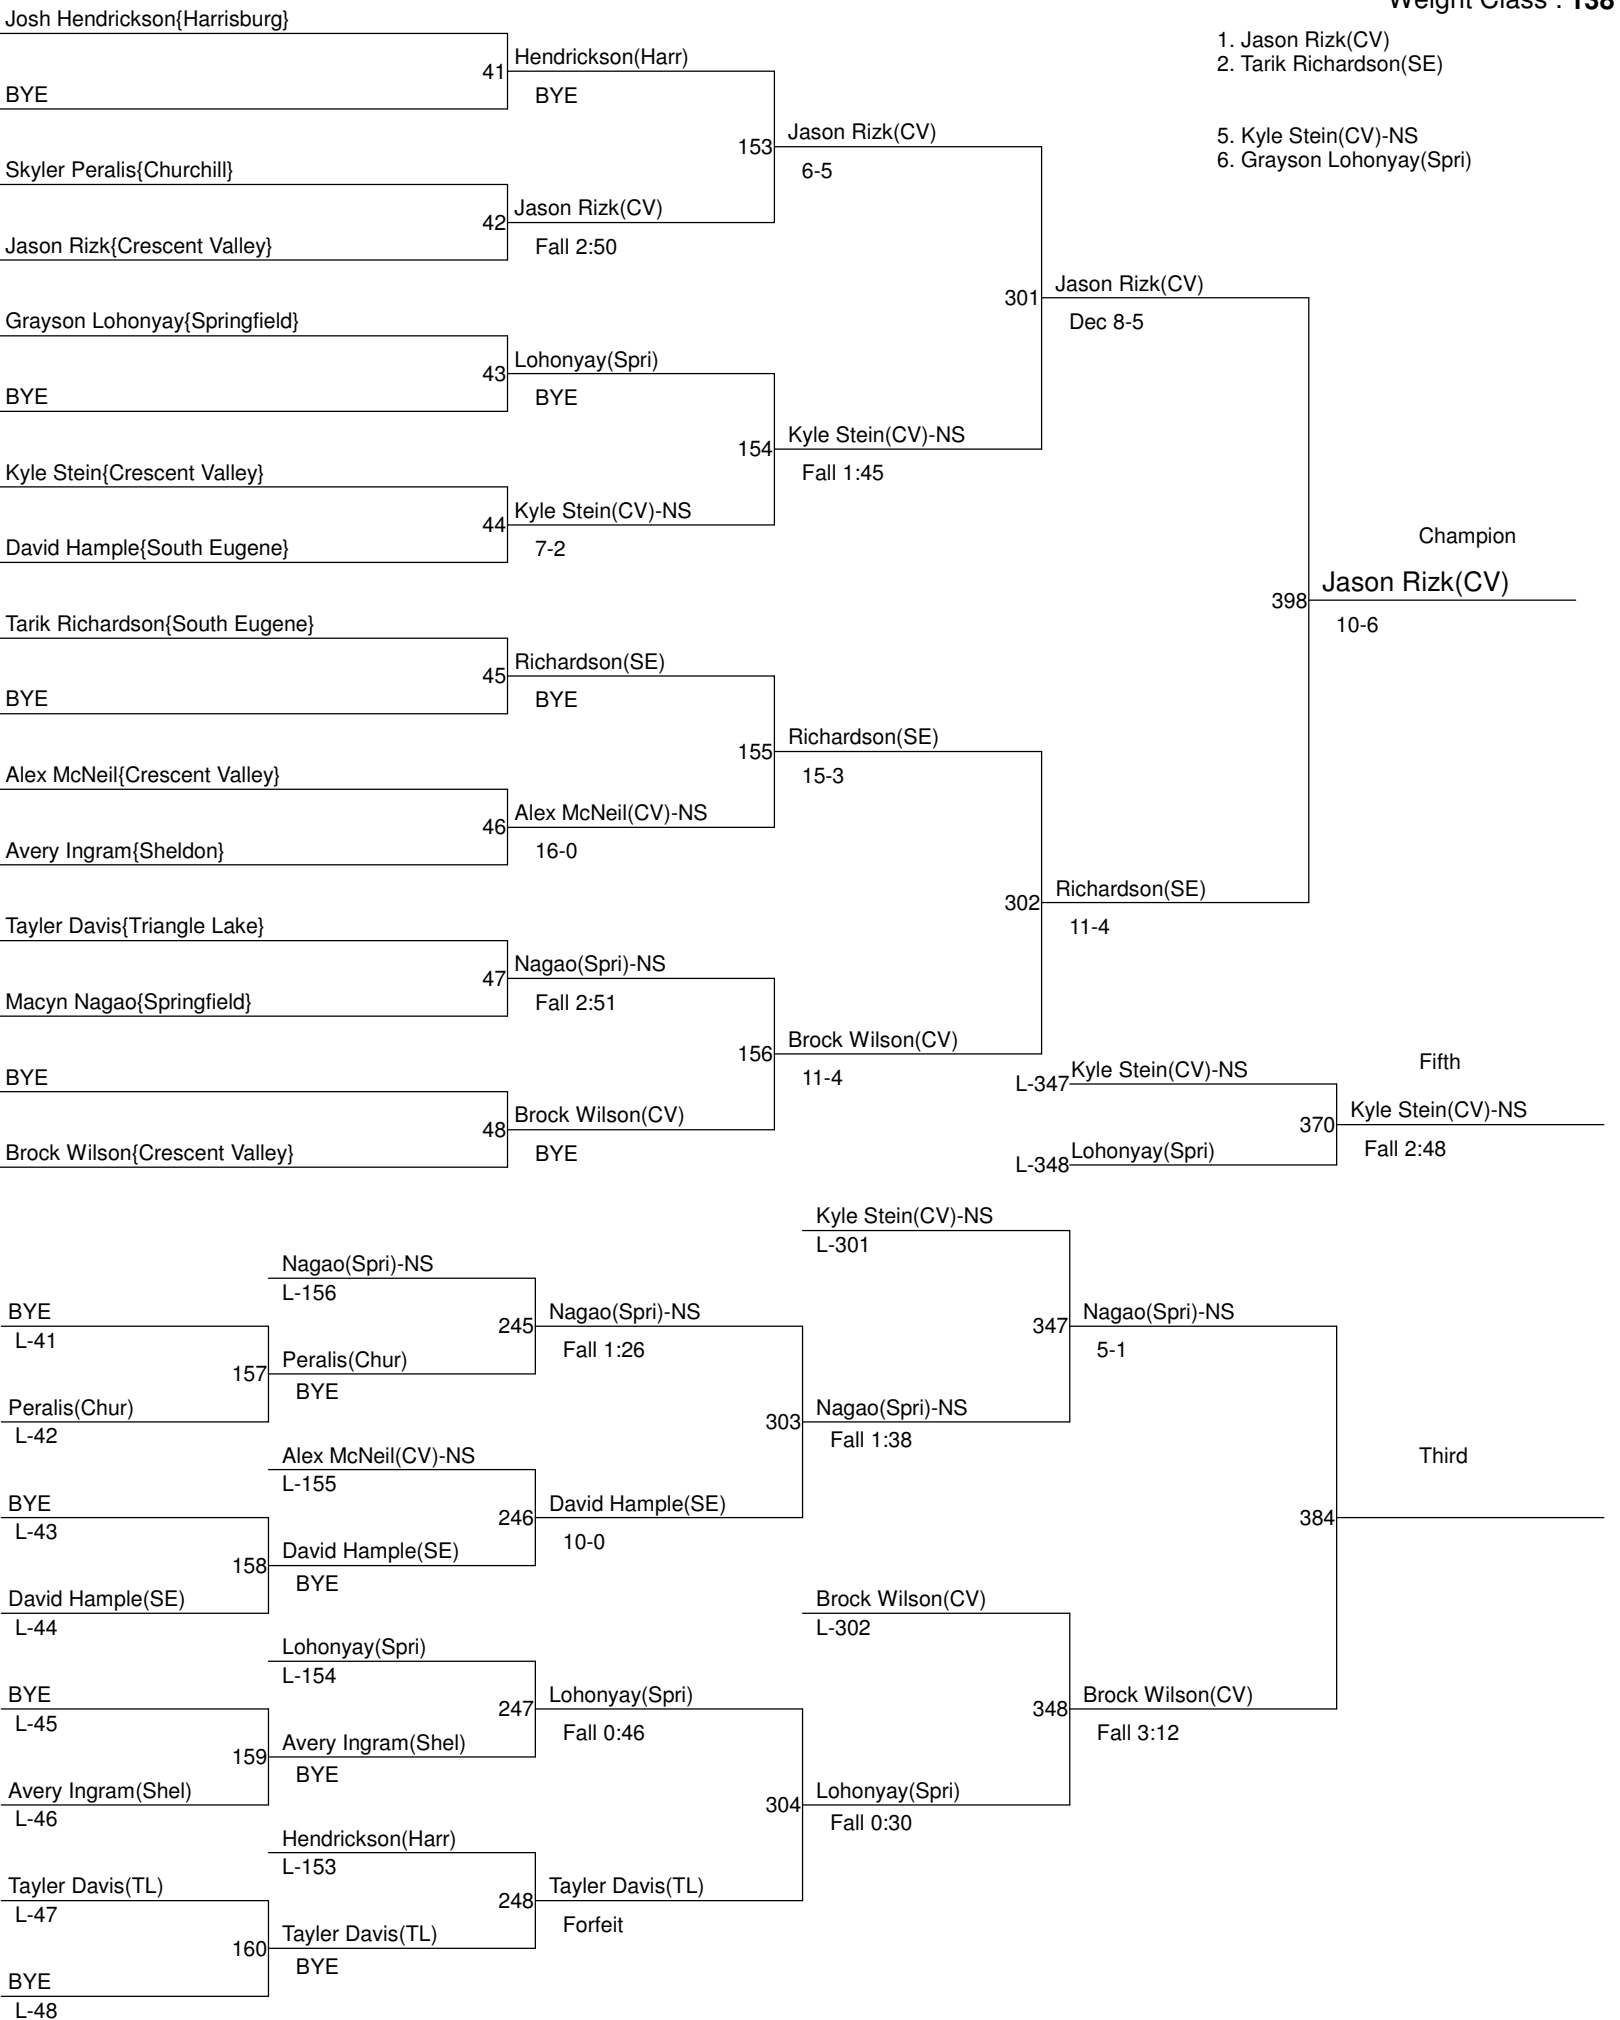

Townsend Memorial Tournament

Weight Class : 138