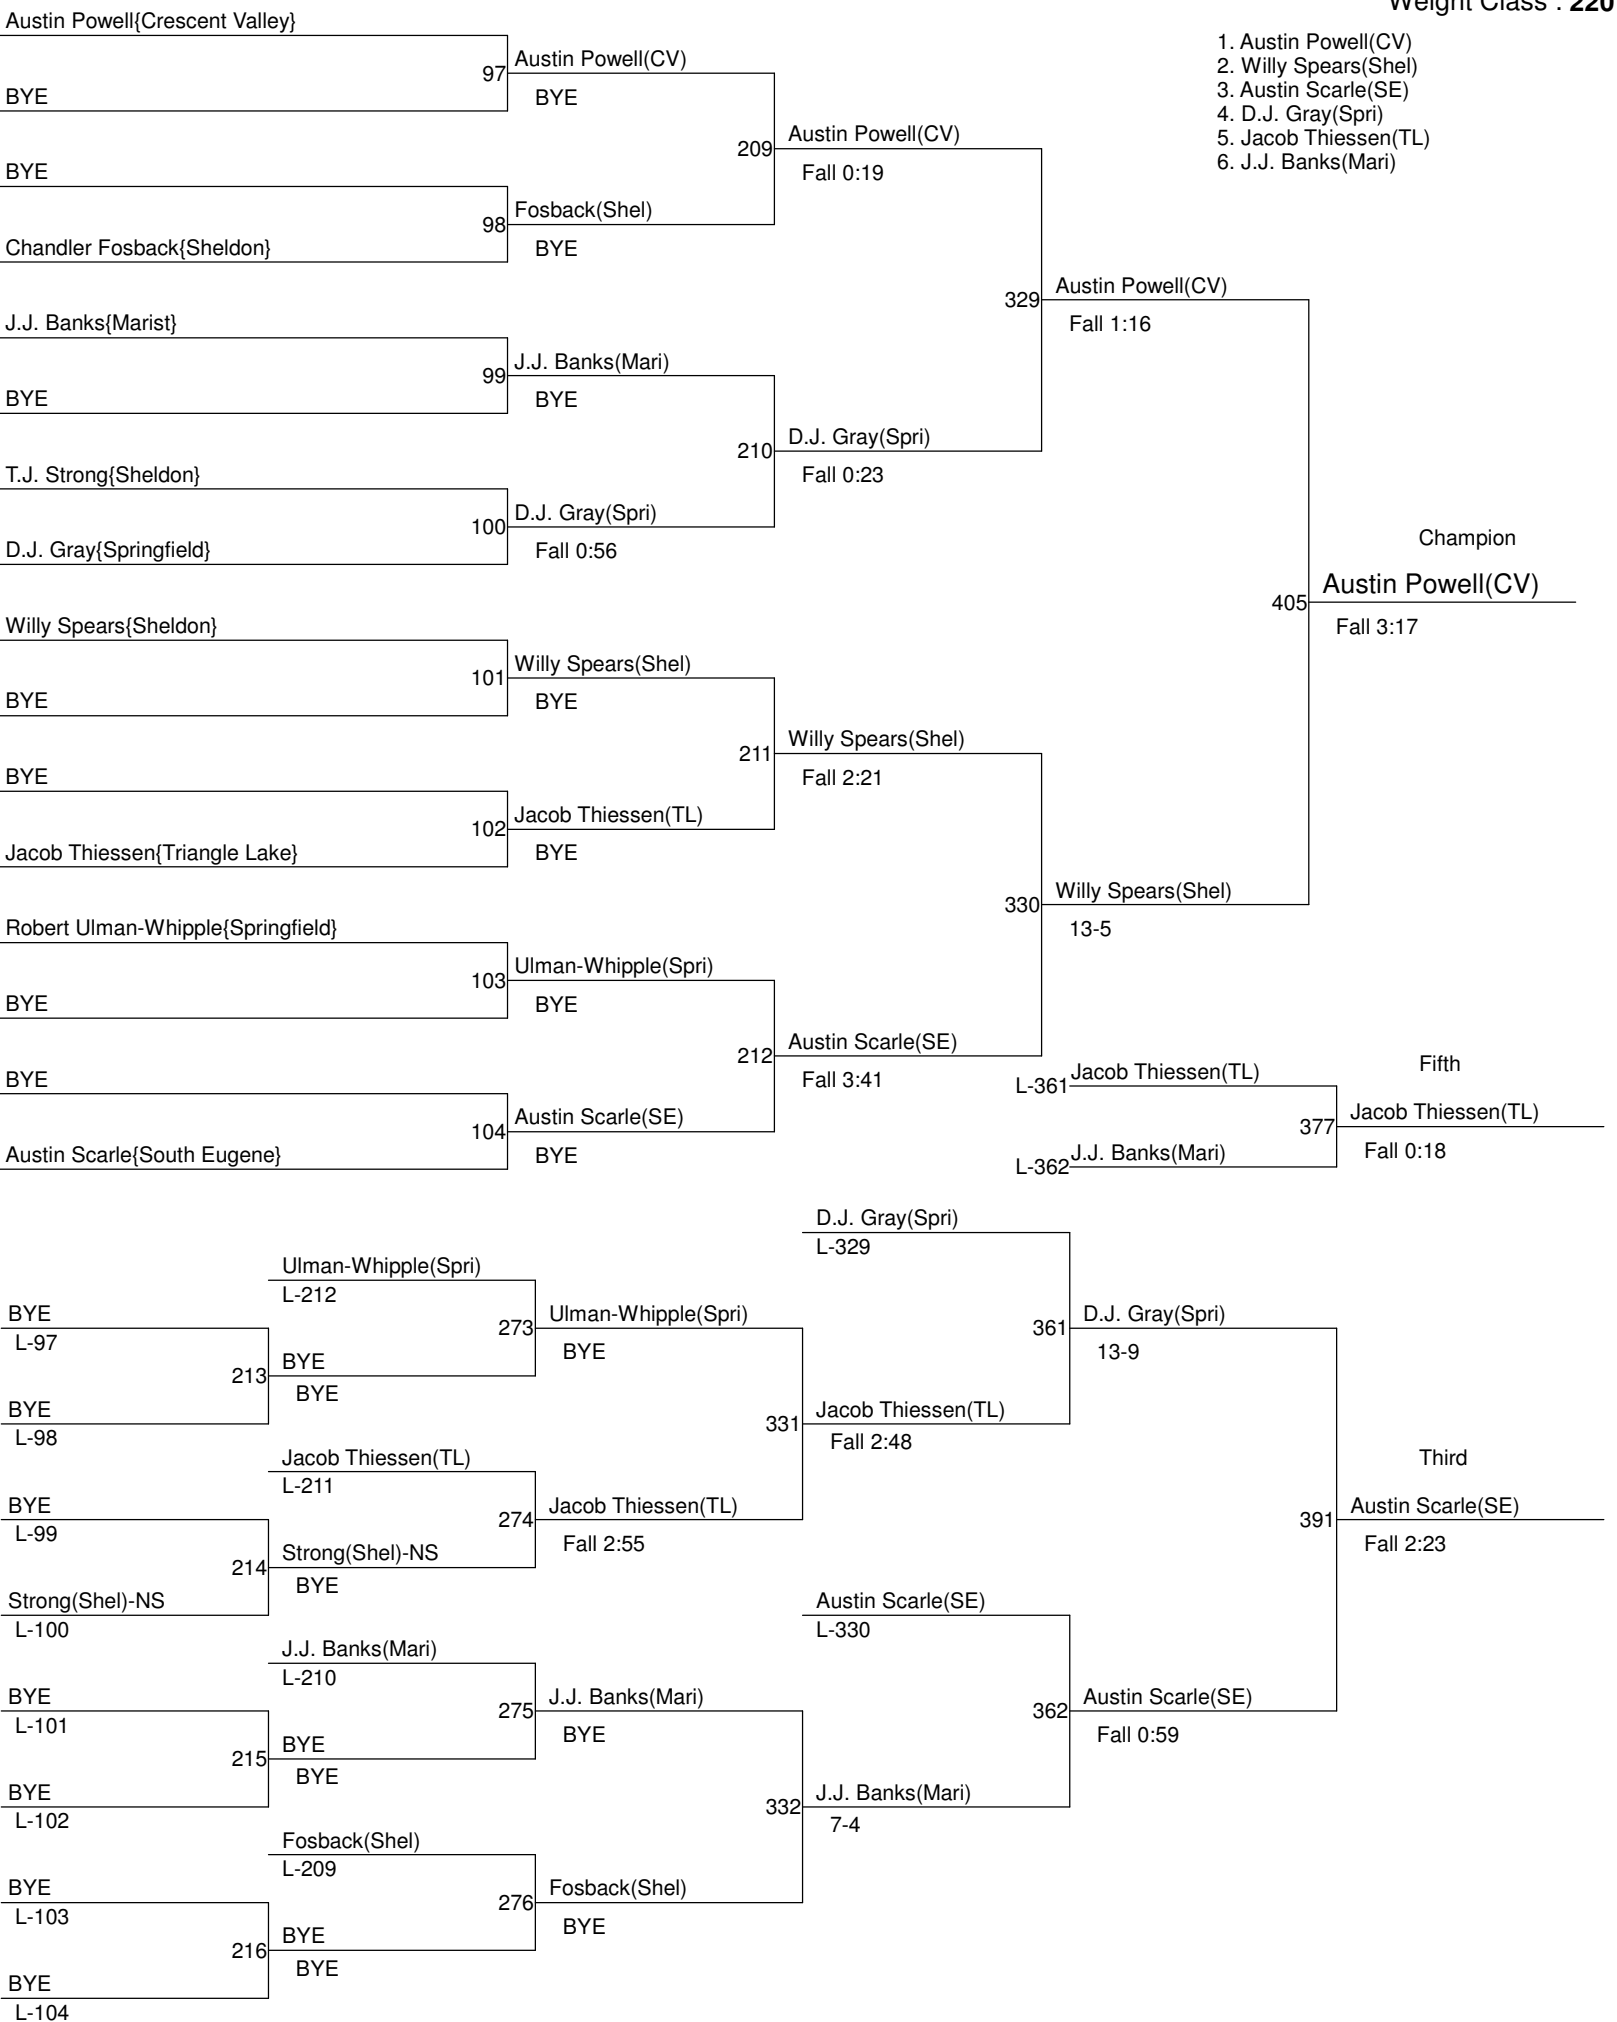

Townsend Memorial Tournament

Weight Class : **220**