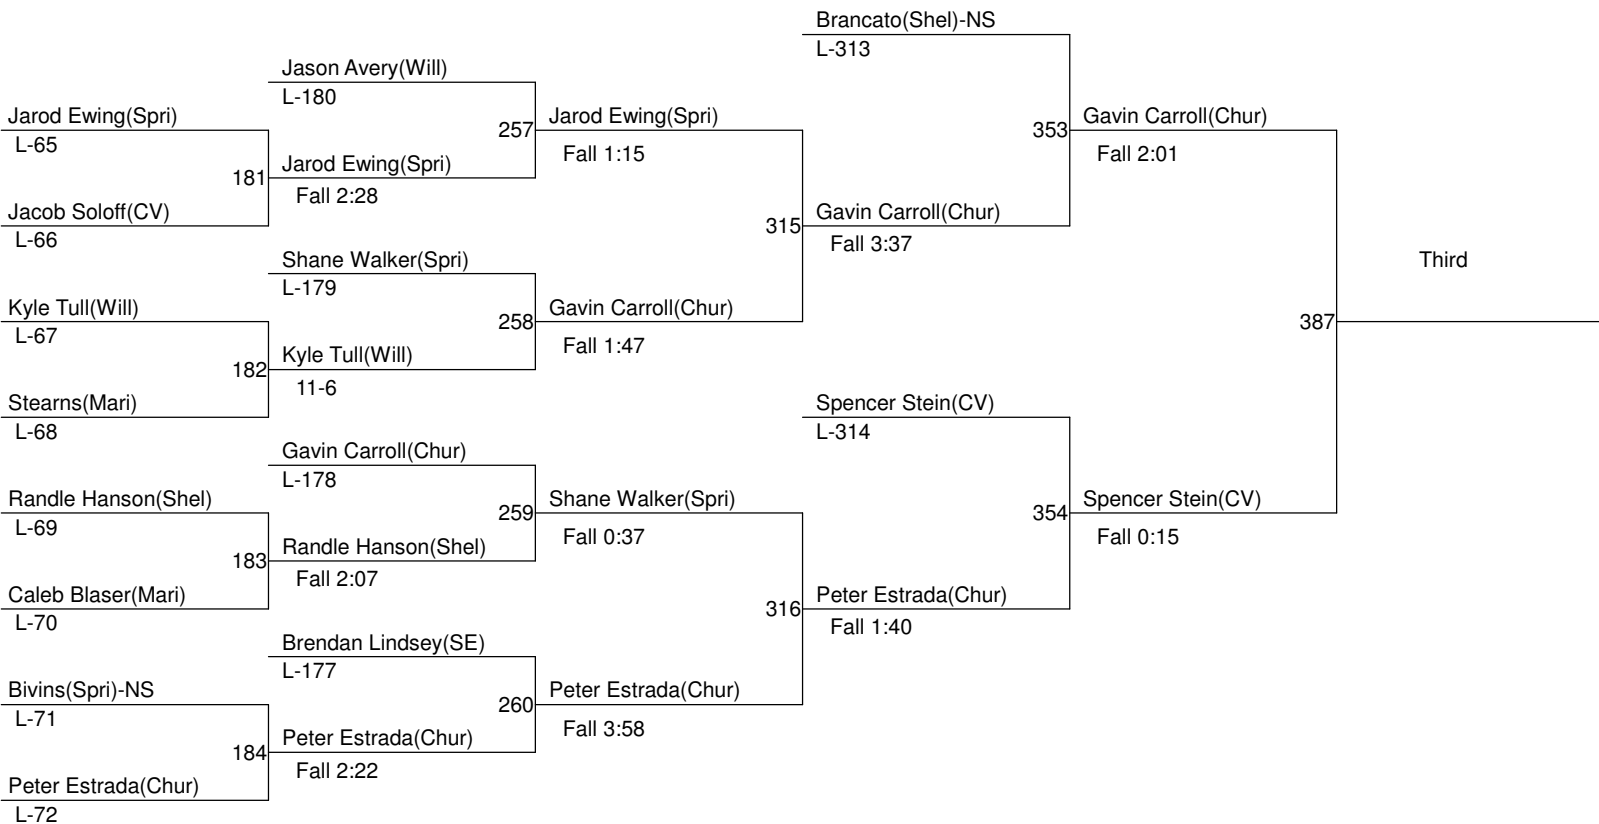

Townsend Memorial Tournament

Weight Class : 160