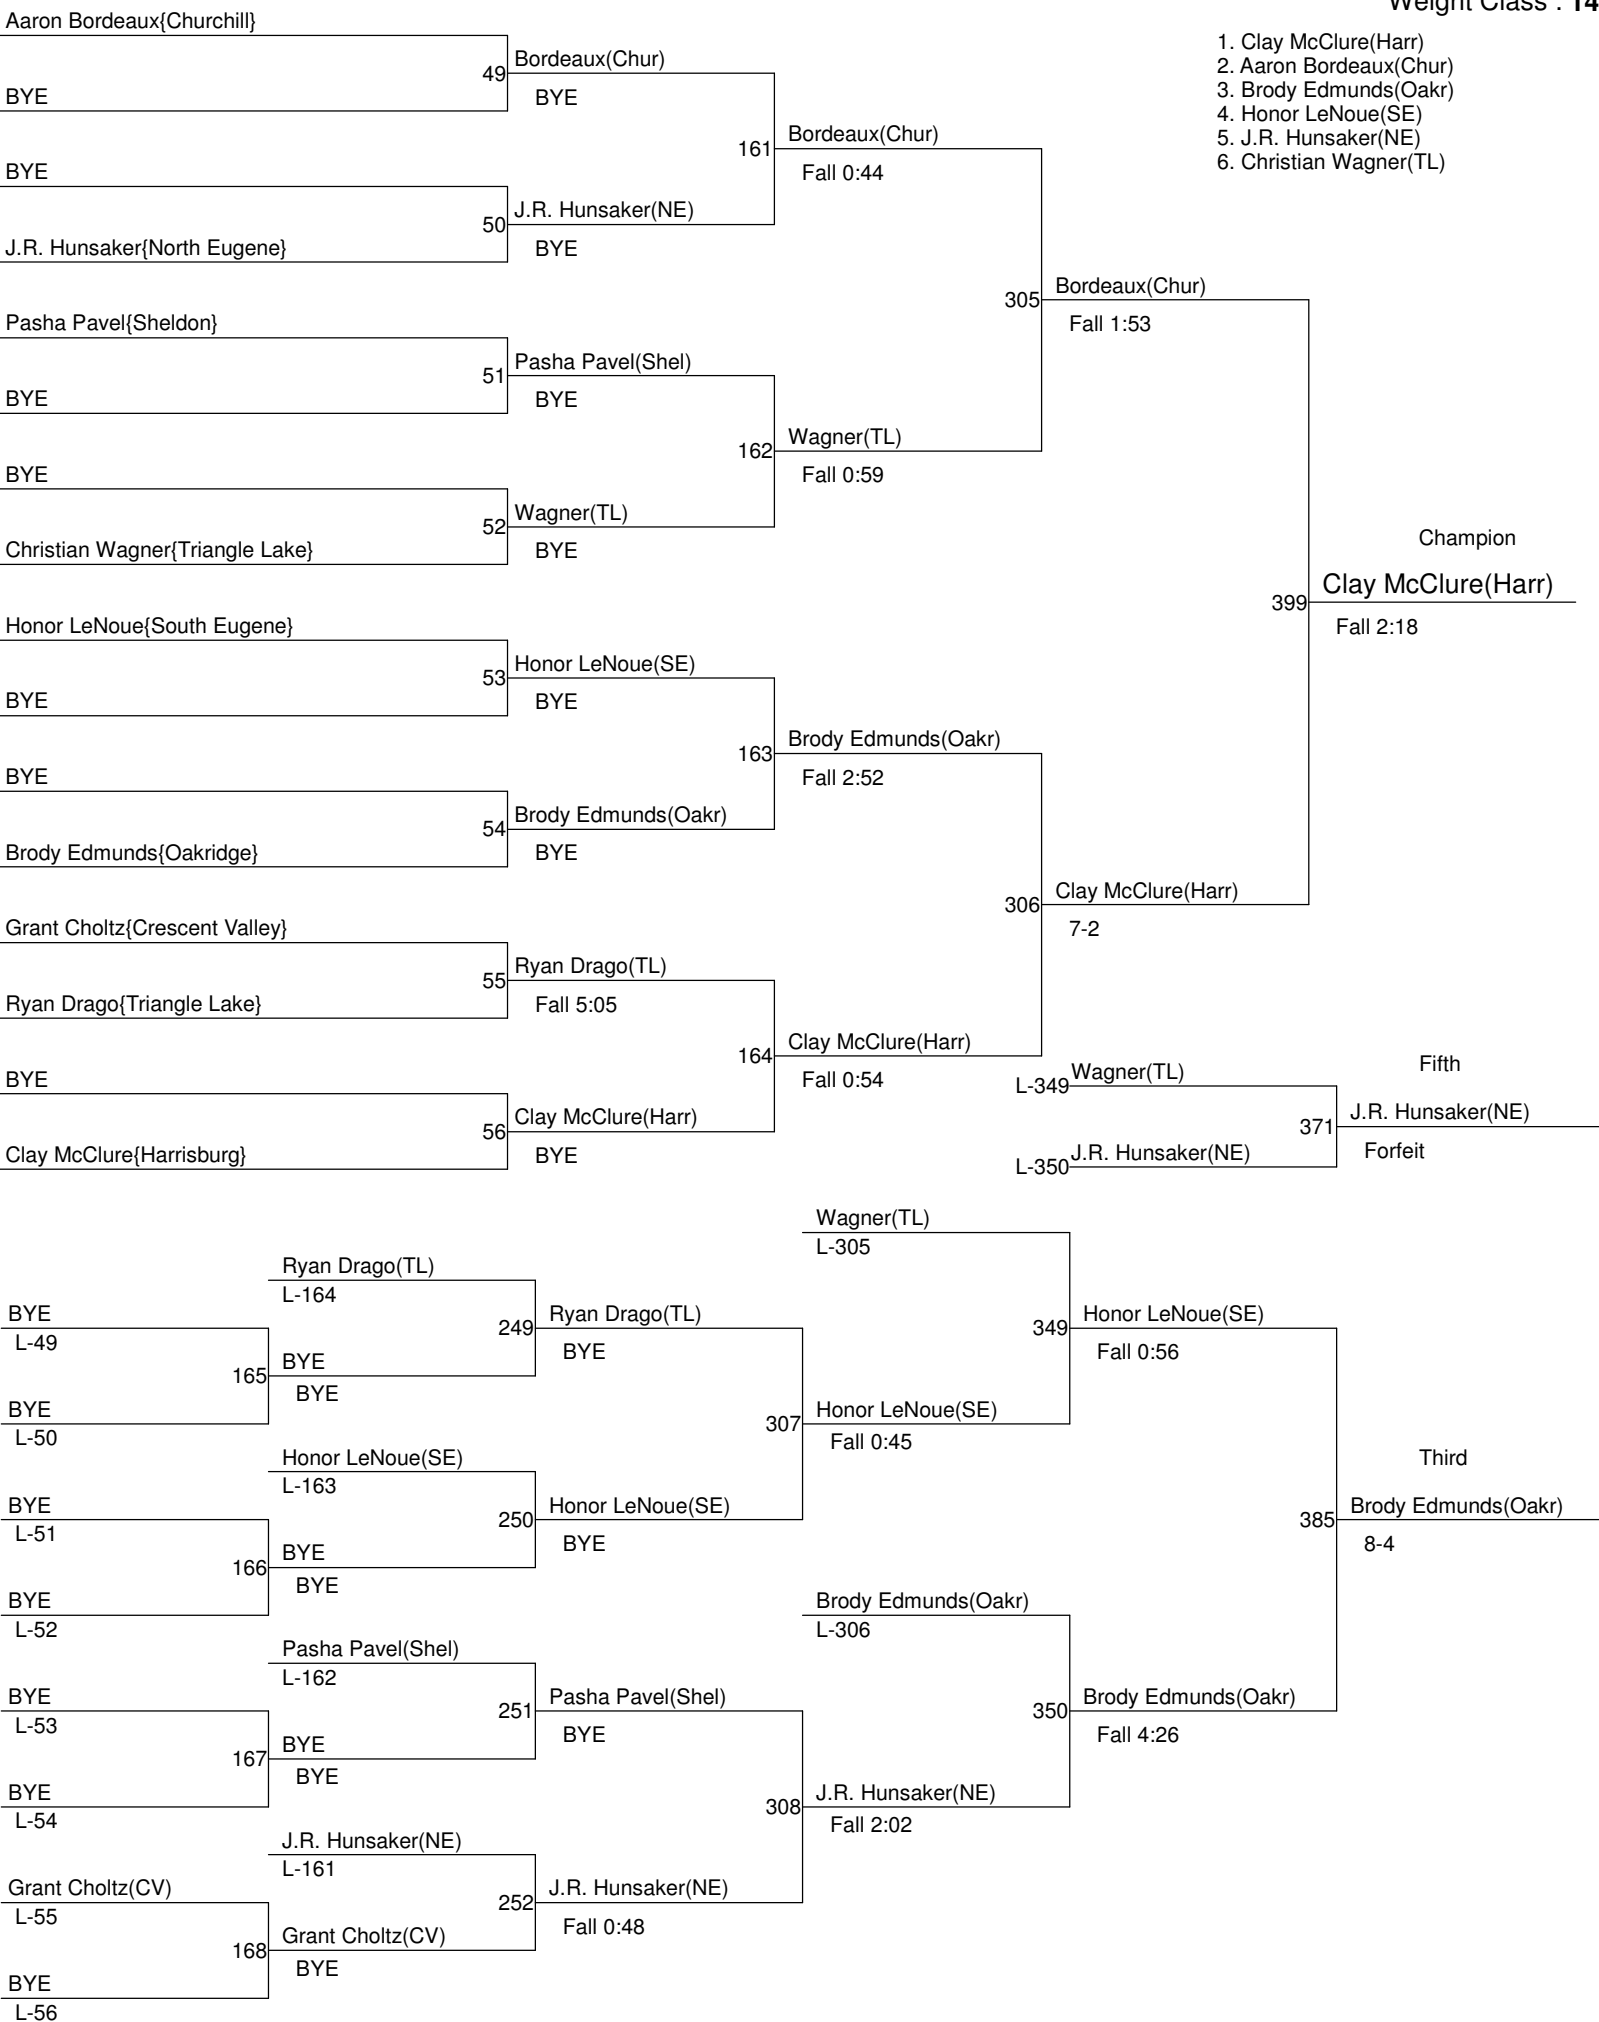

Townsend Memorial Tournament

Weight Class : 145

1. Clay McClure(Harr)
2. Aaron Bordeaux(Chur)
3. Brody Edmunds(Oakr)
4. Honor LeNoue(SE)
5. J.R. Hunsaker(NE)
6. Christian Wagner(TL)