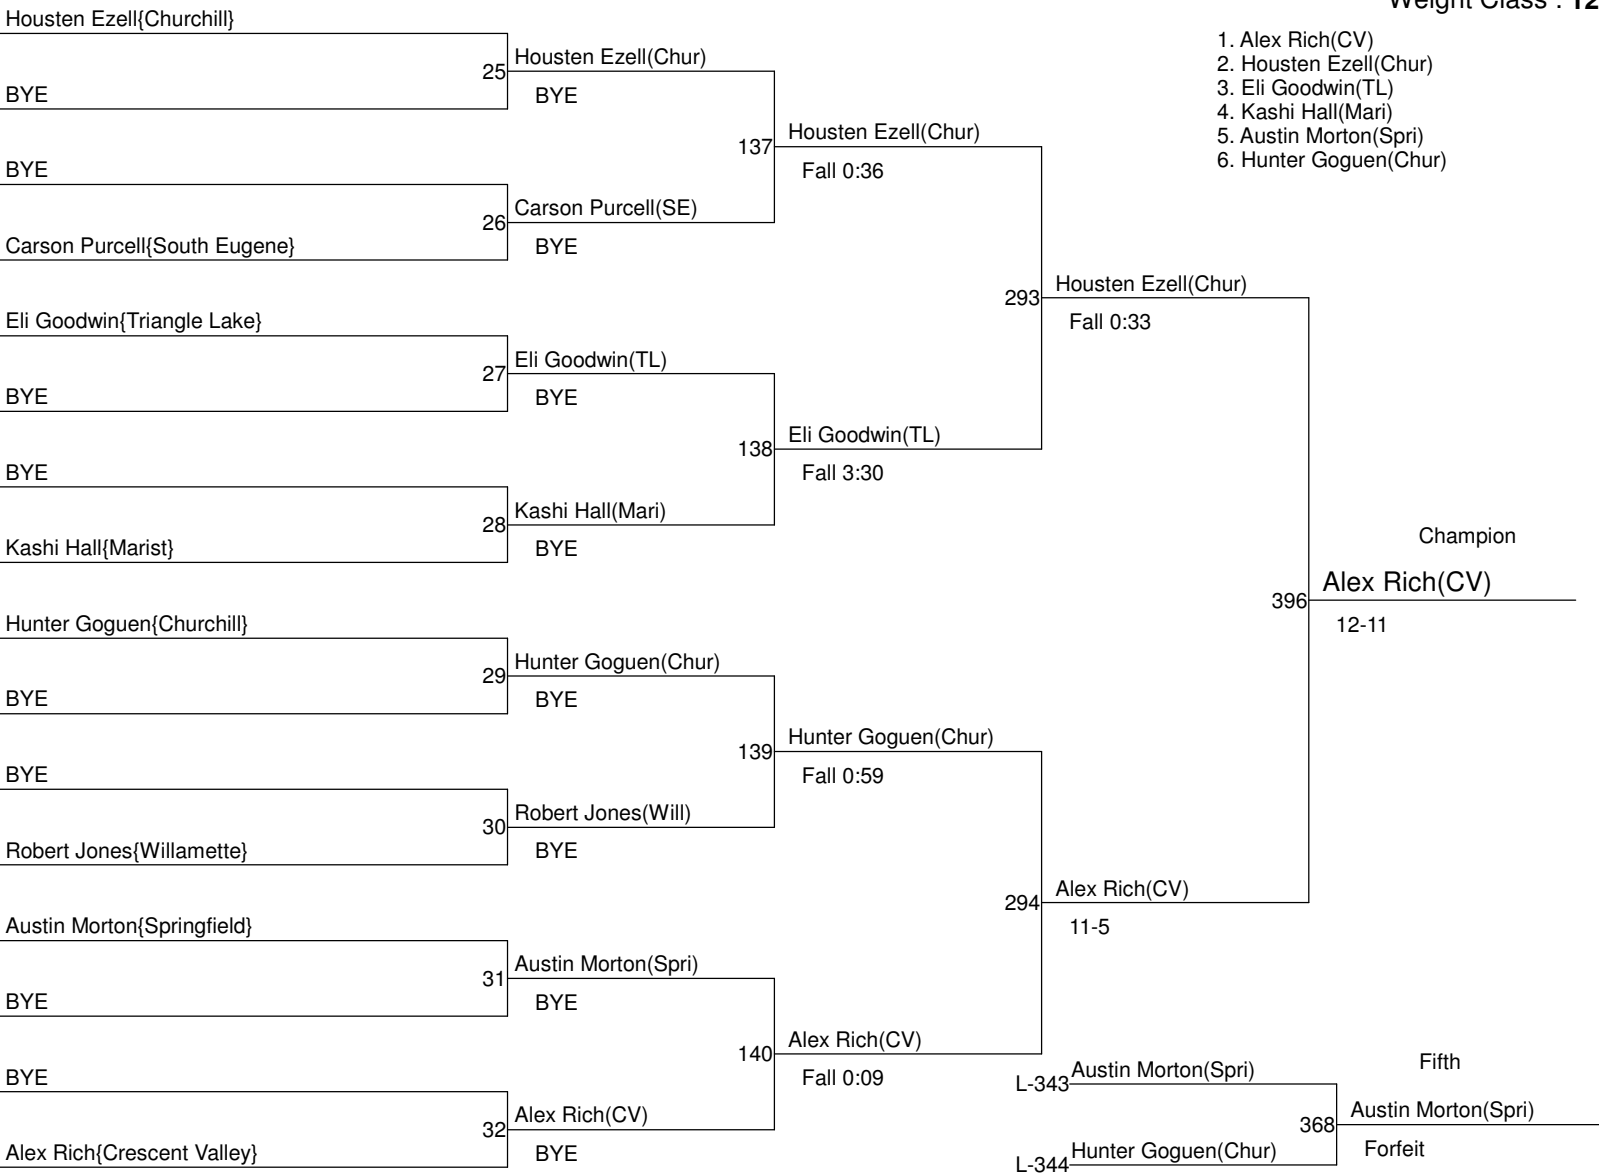

Townsend Memorial Tournament

Weight Class : 126