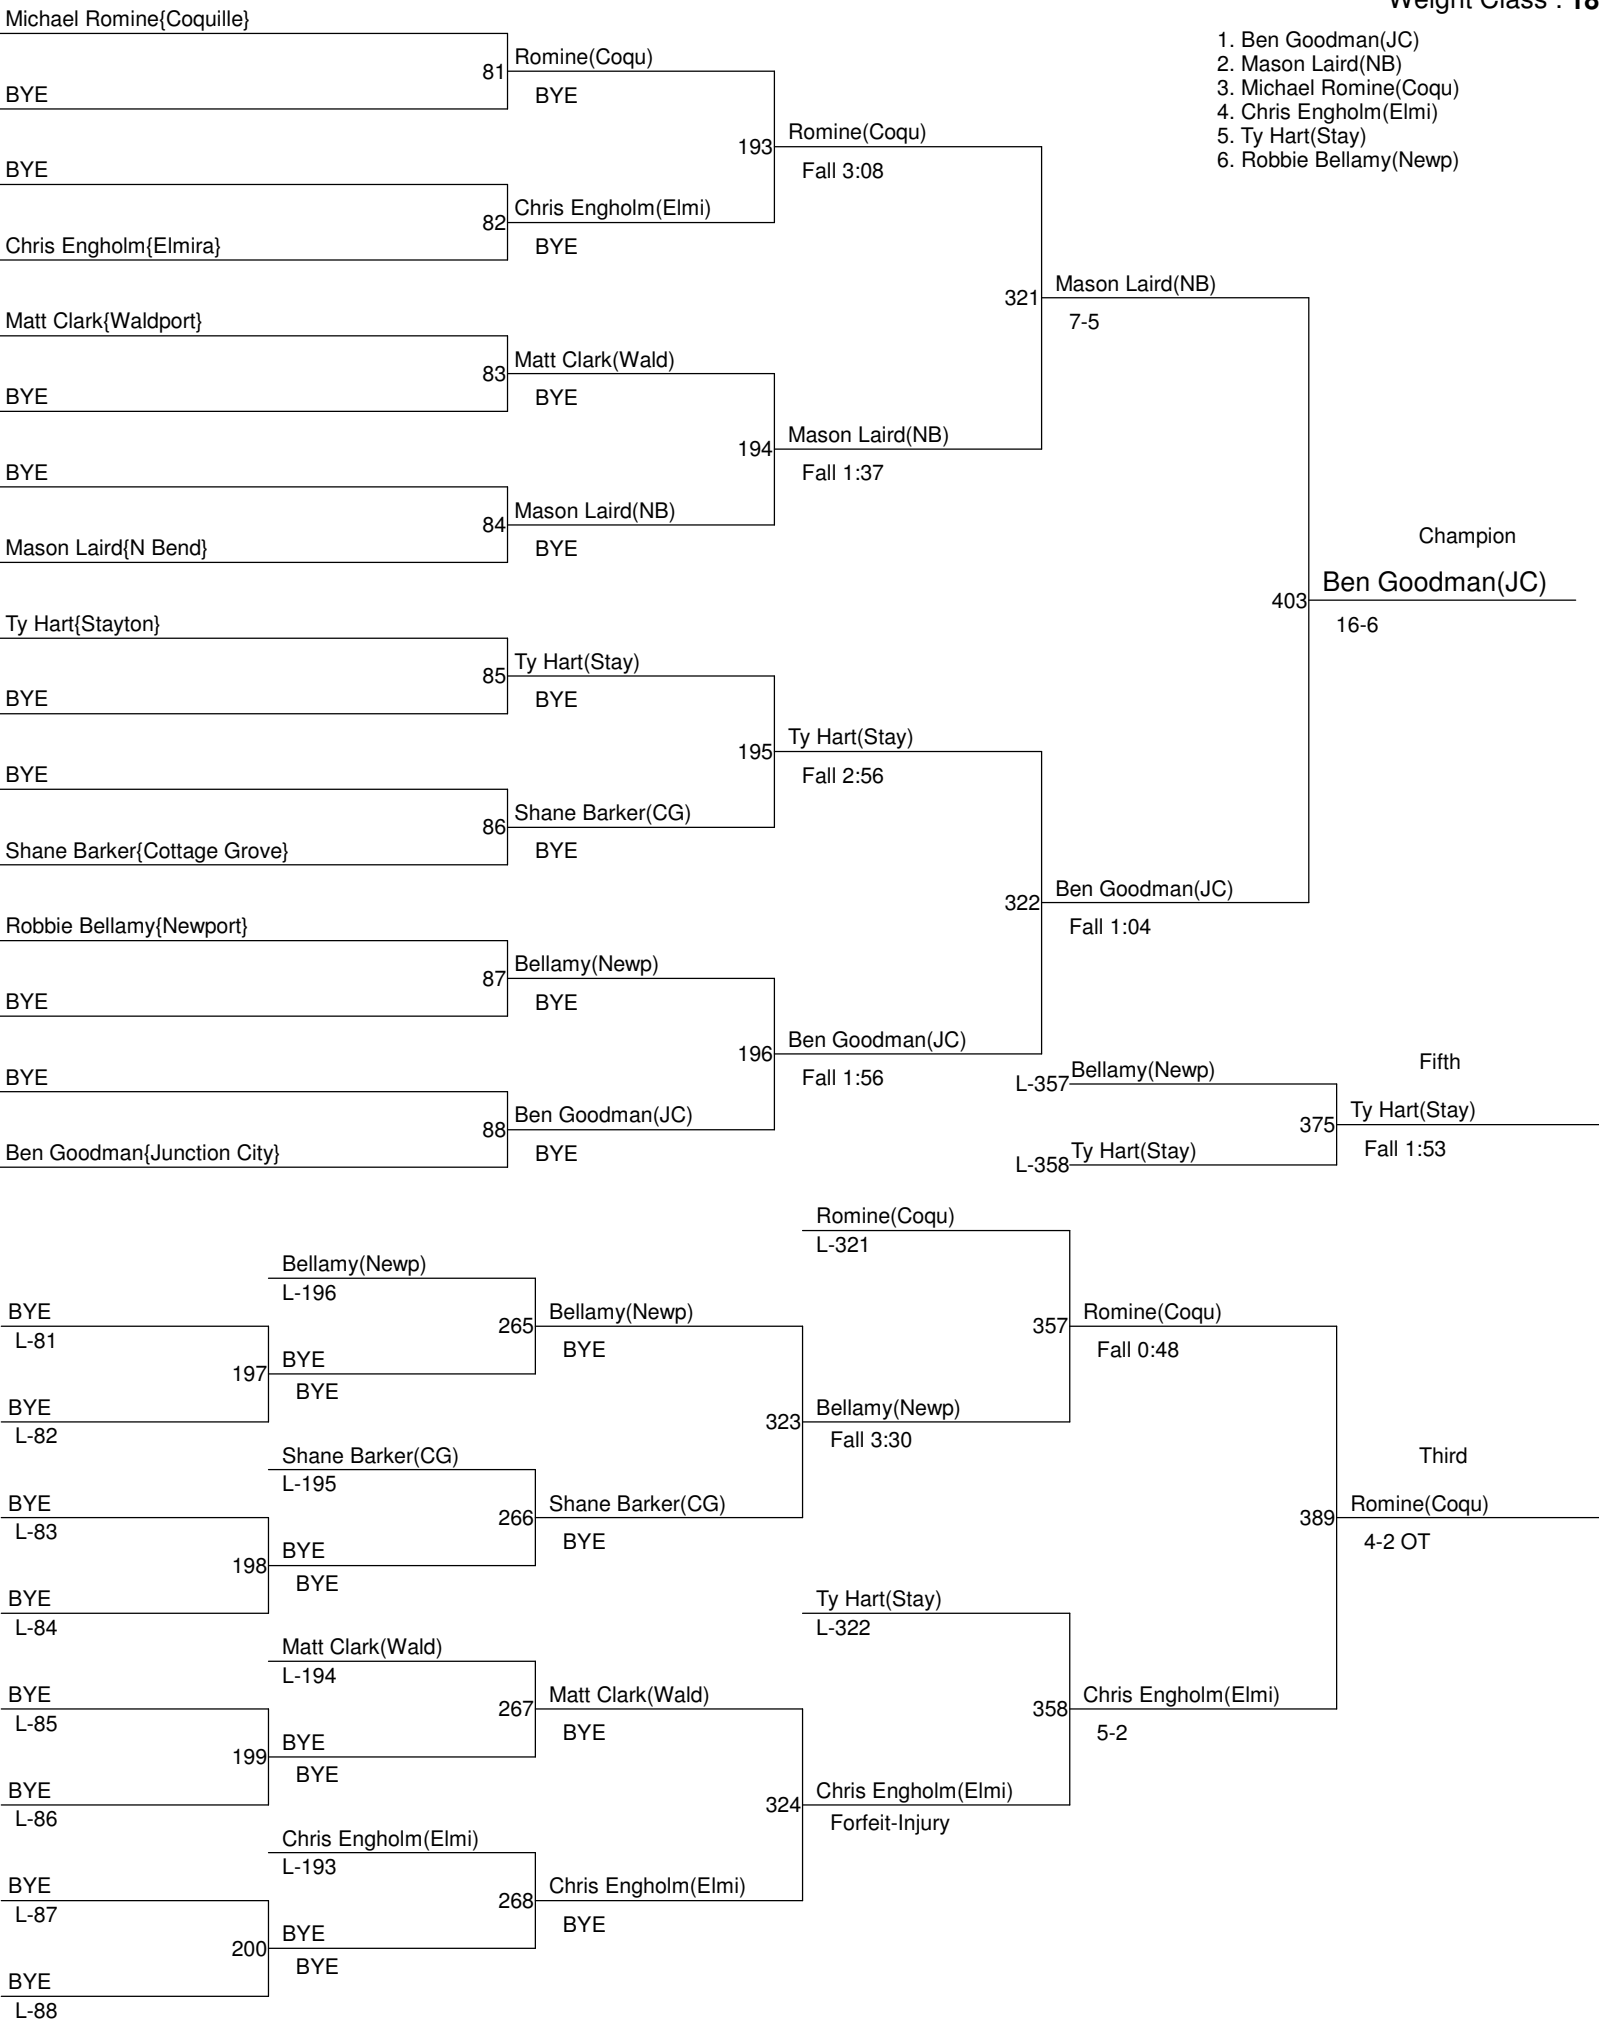

Nick Lutz Invitational

Weight Class : 145

Nick Lutz Invitational

Weight Class : 160

Nick Lutz Invitational

Weight Class : 170

Nick Lutz Invitational

Weight Class : **182**