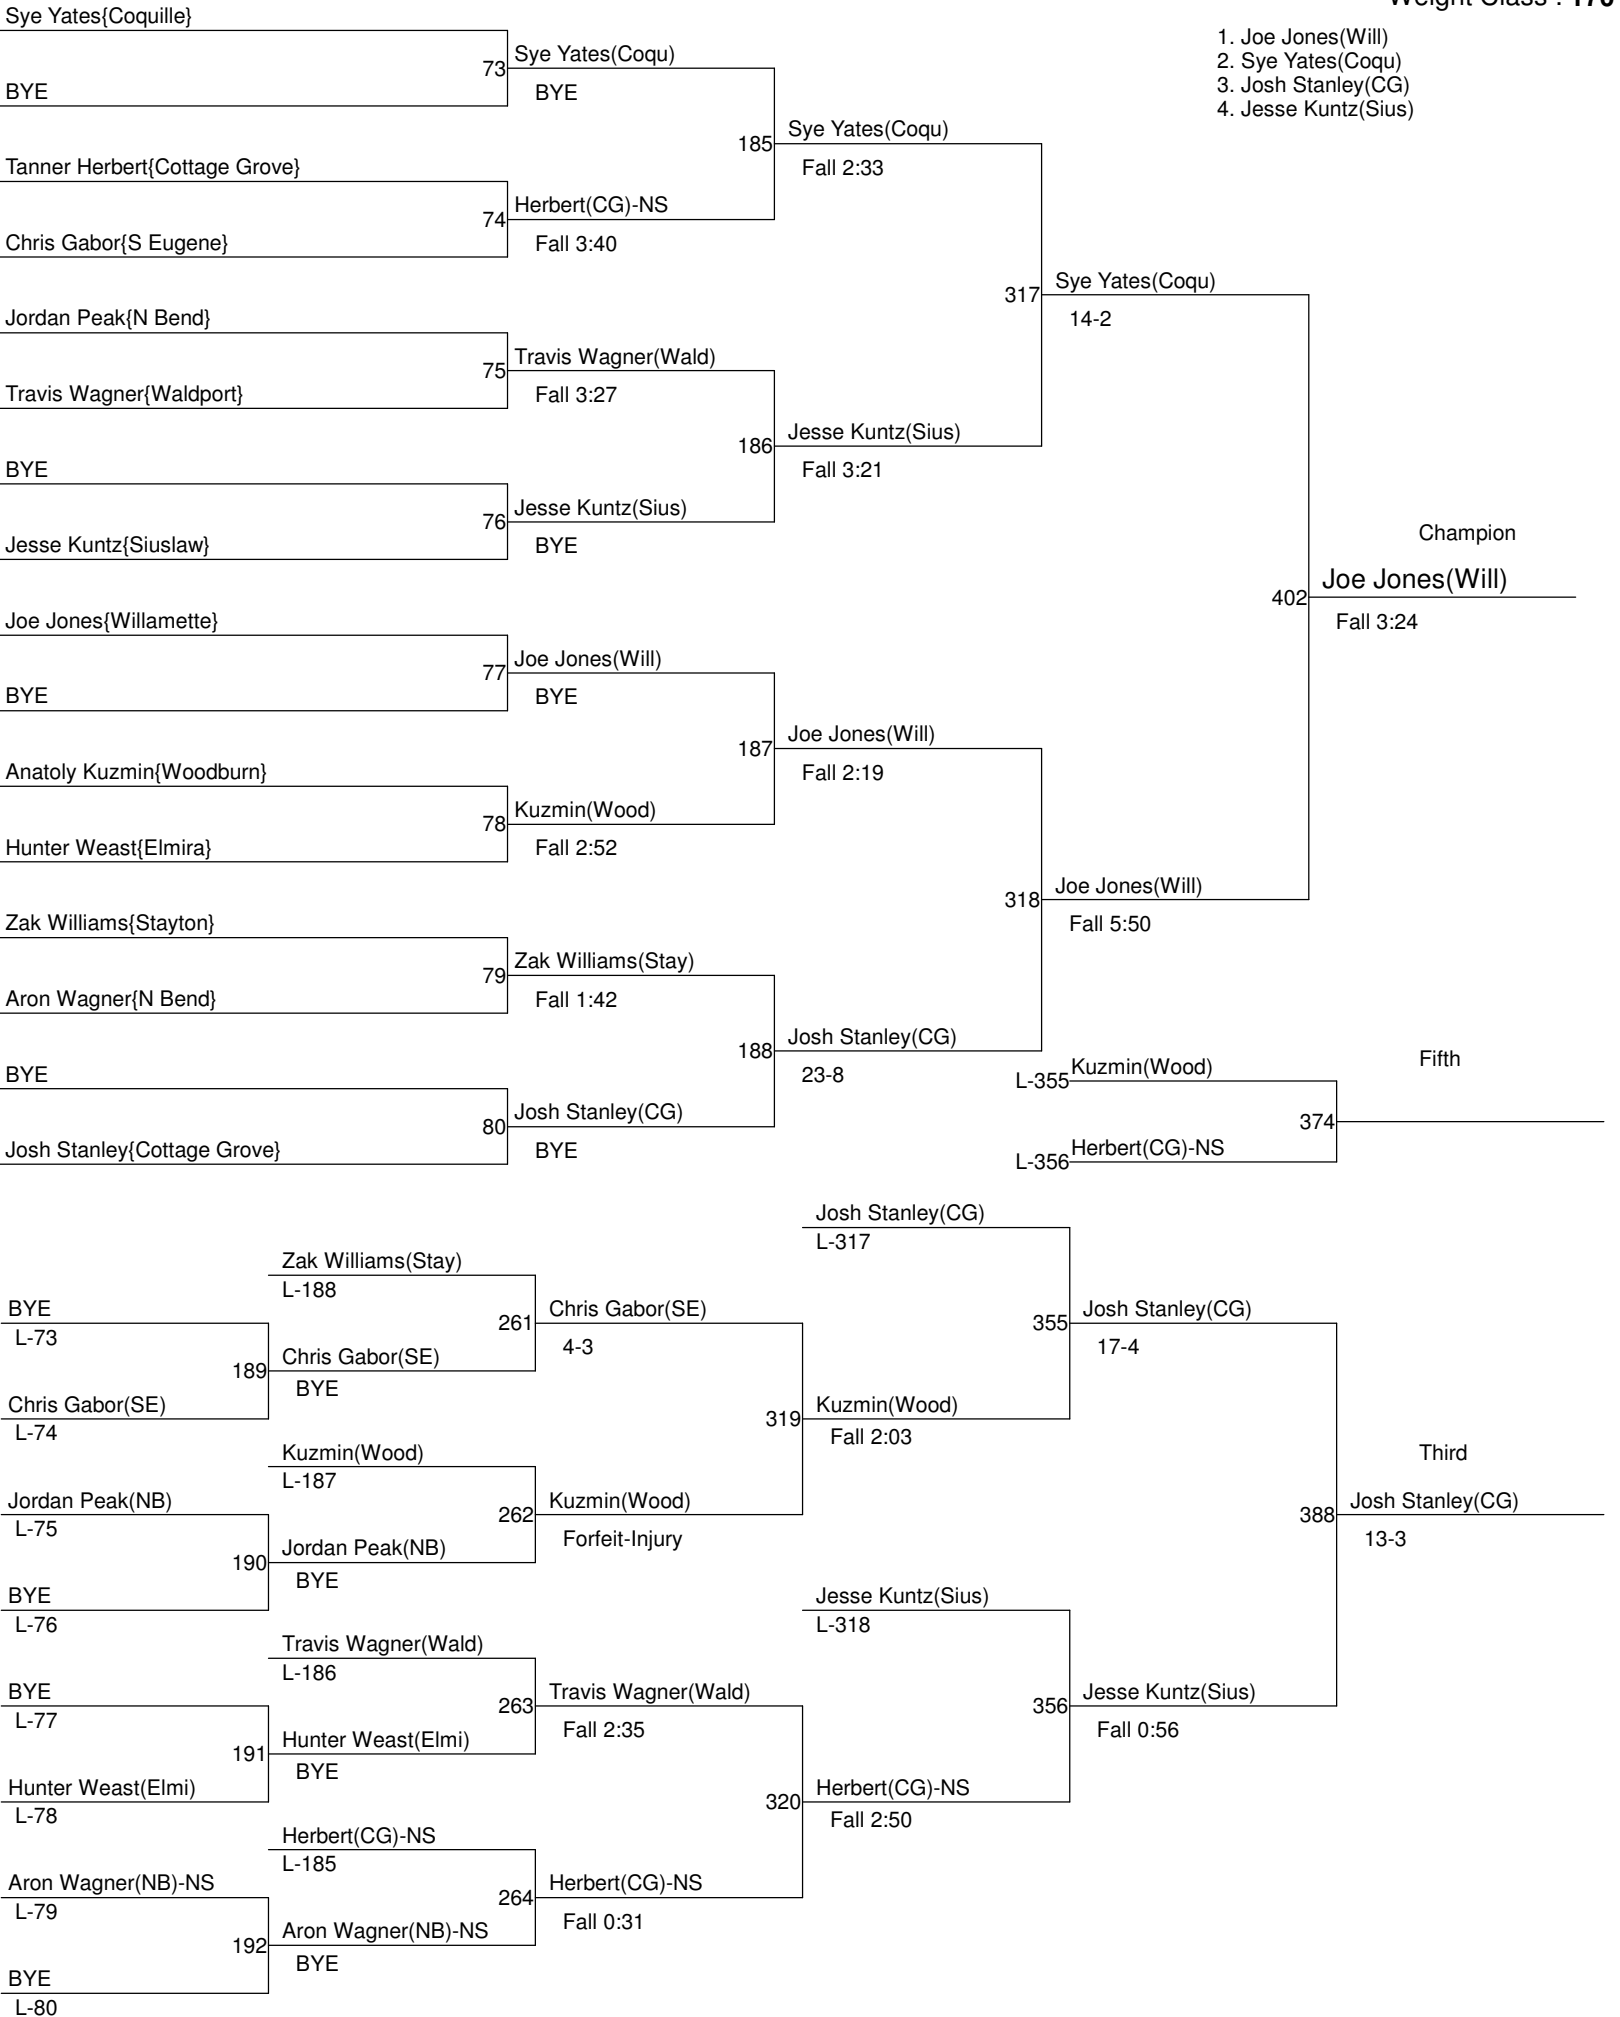

Nick Lutz Invitational

Weight Class : 145

Nick Lutz Invitational

Weight Class : 160

Nick Lutz Invitational

Weight Class : 170

Nick Lutz Invitational

Weight Class : **182**