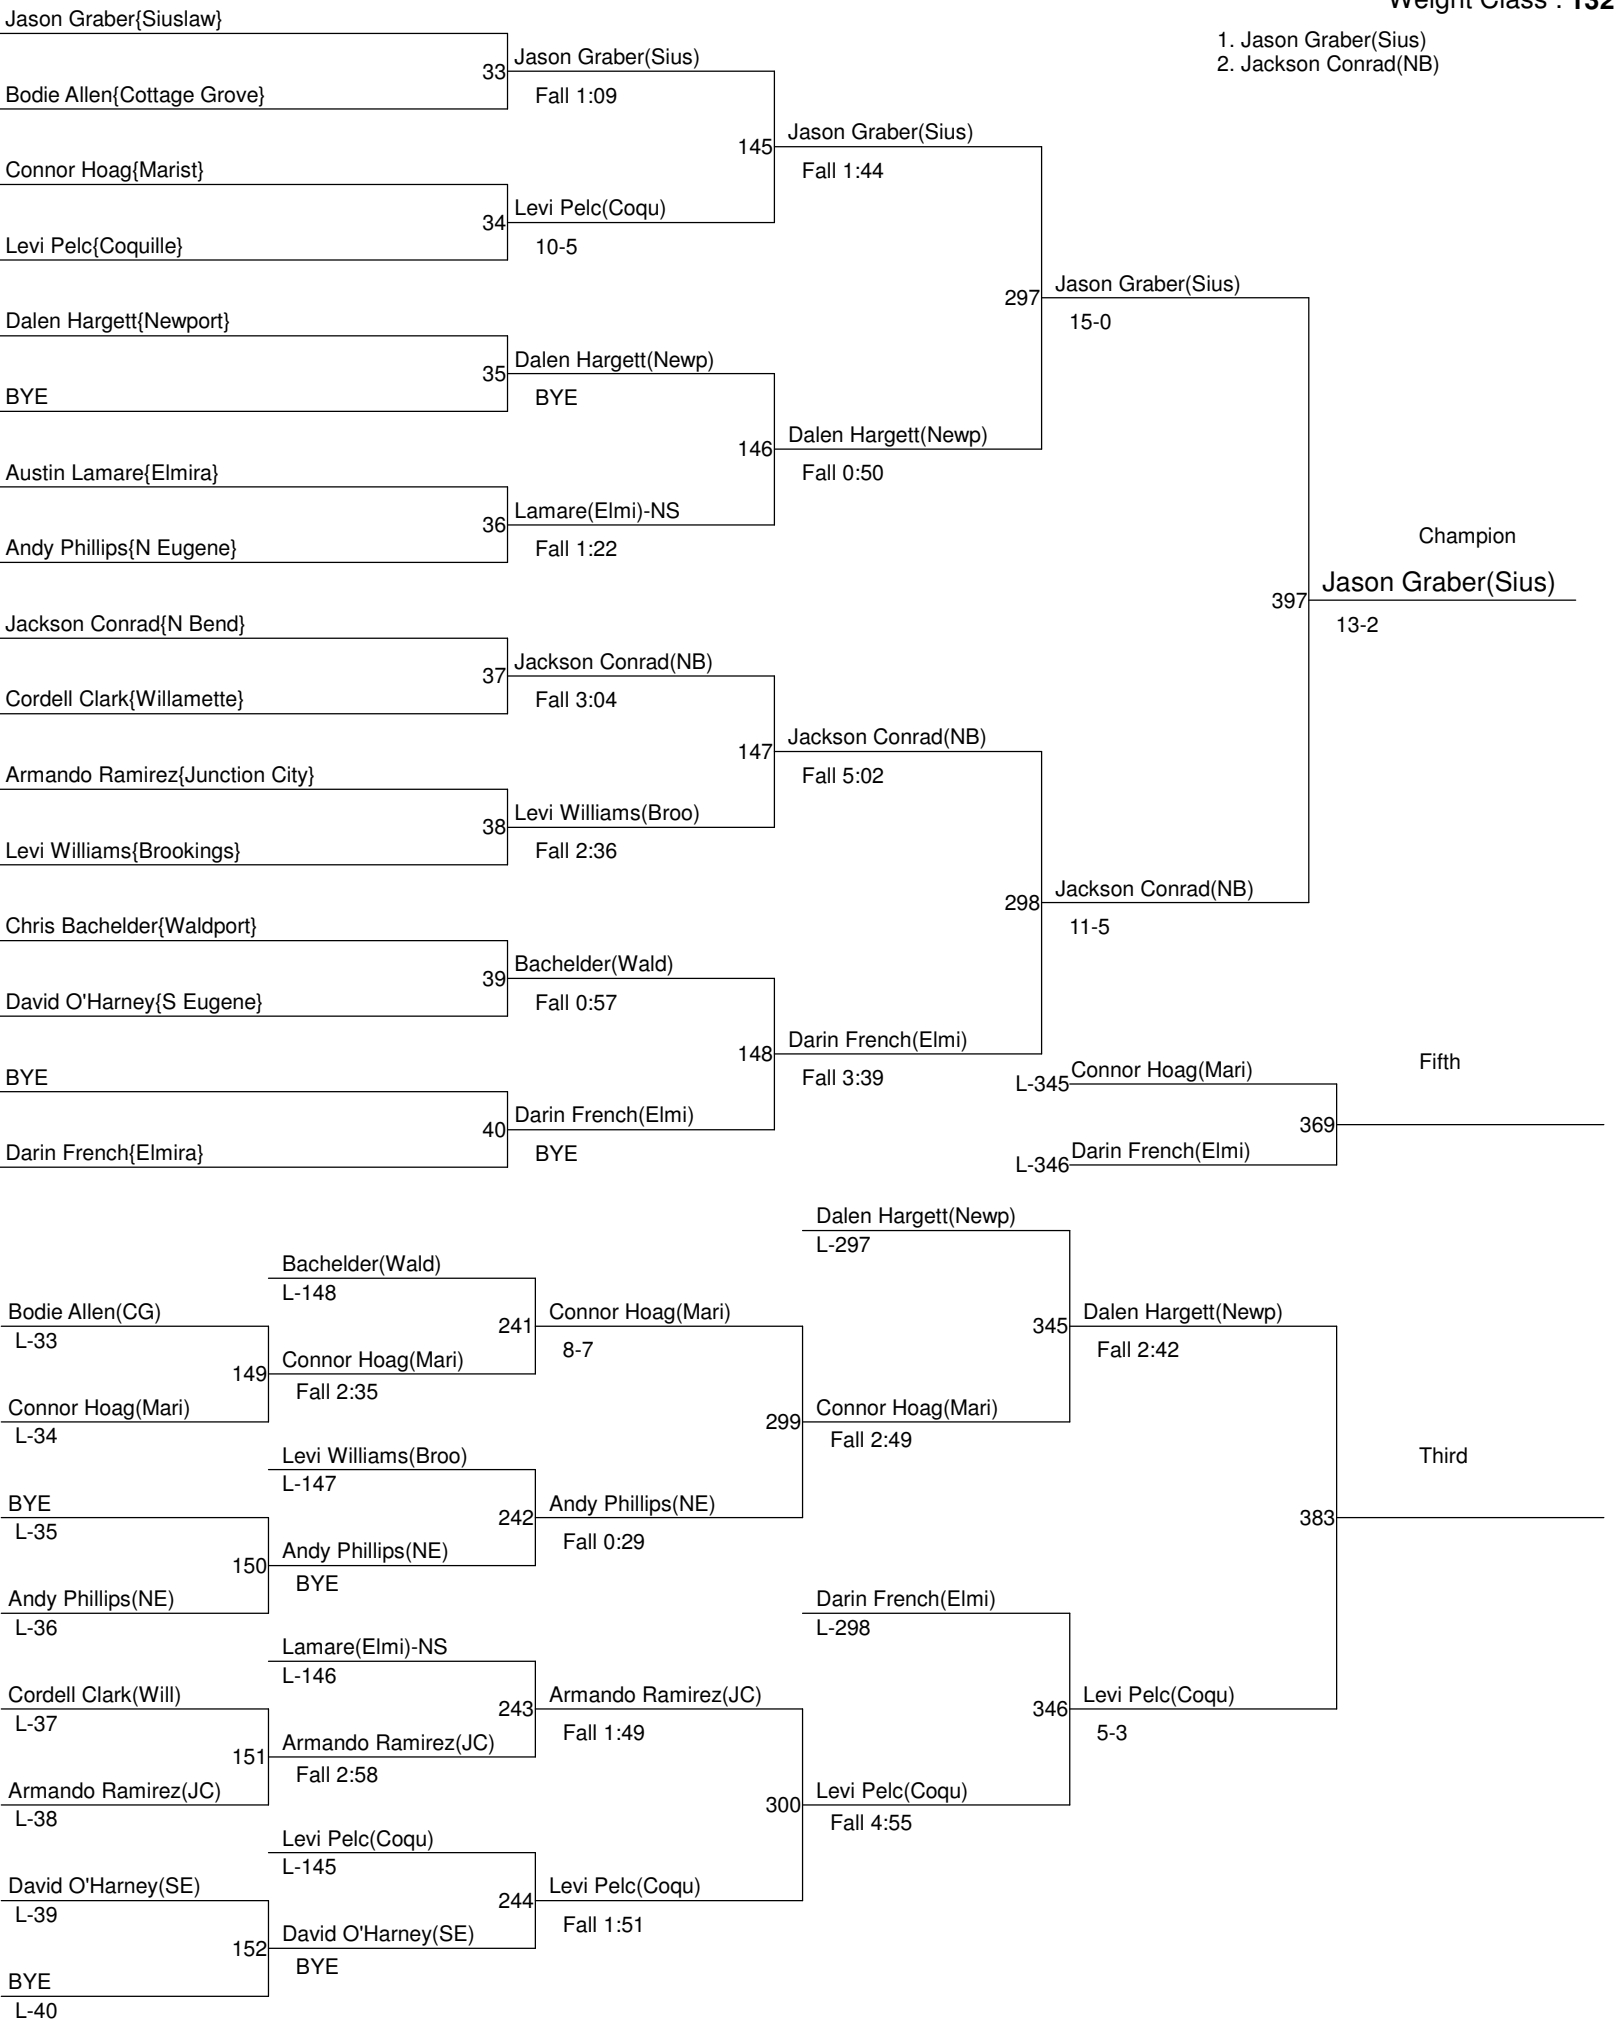

Nick Lutz Invitational

Weight Class : 120

Nick Lutz Invitational

Weight Class : 126

Nick Lutz Invitational

Weight Class : **132**

Nick Lutz Invitational

Weight Class : 138