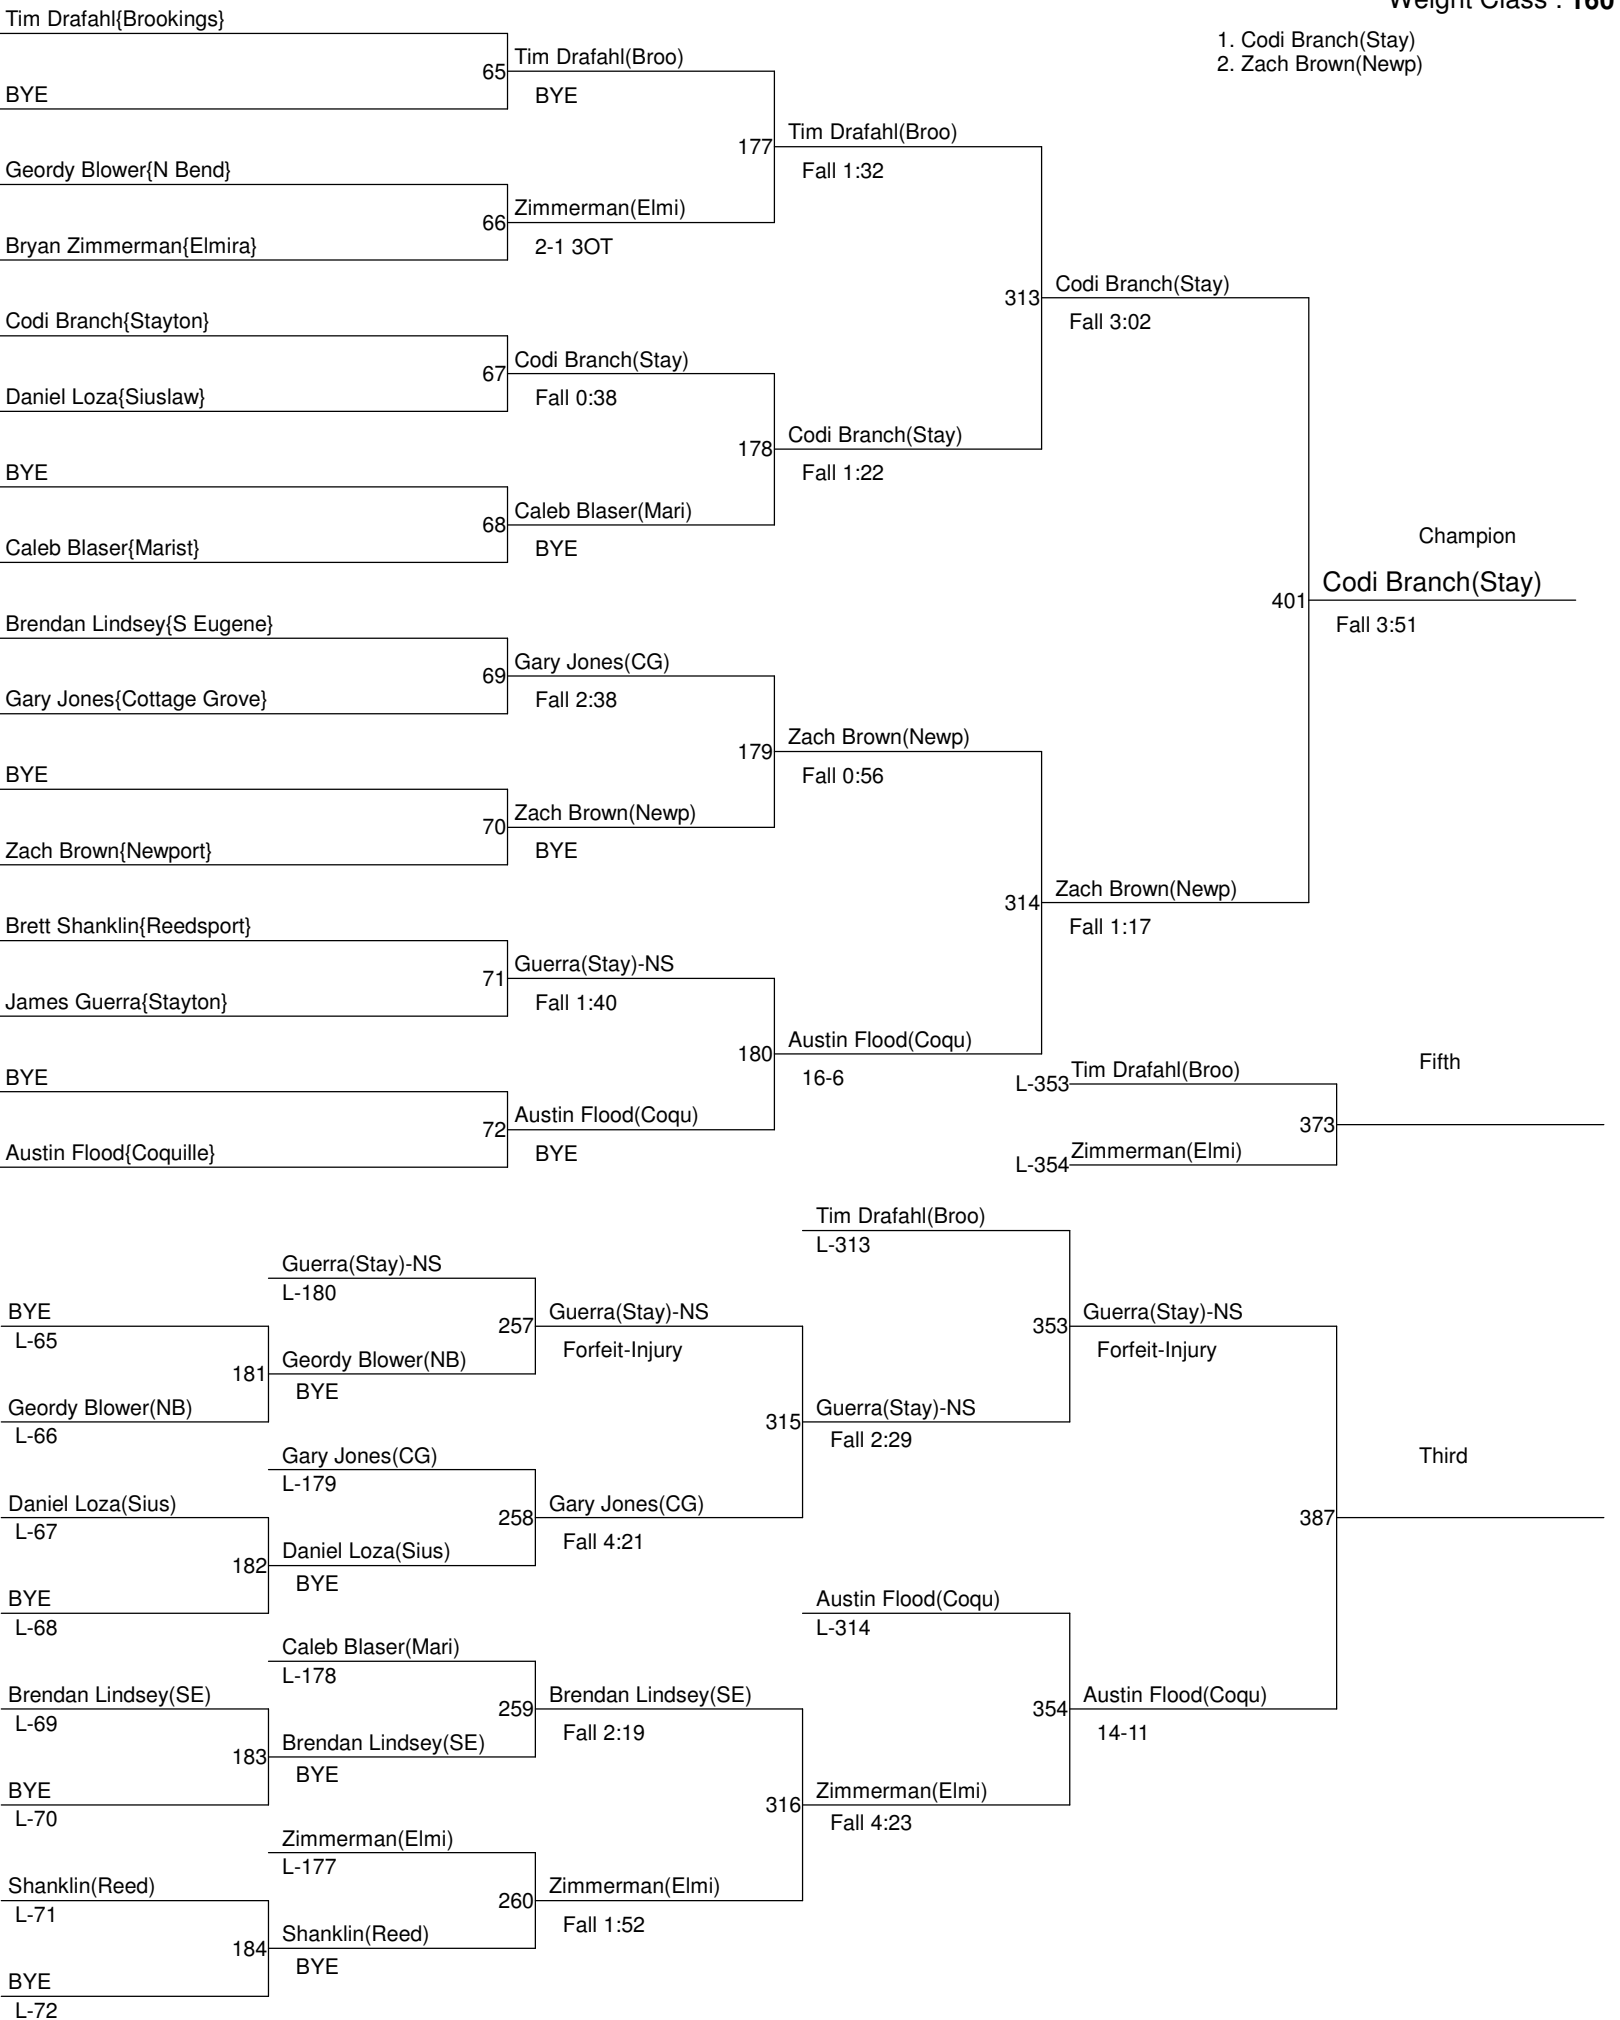

Nick Lutz Invitational

Weight Class : 160