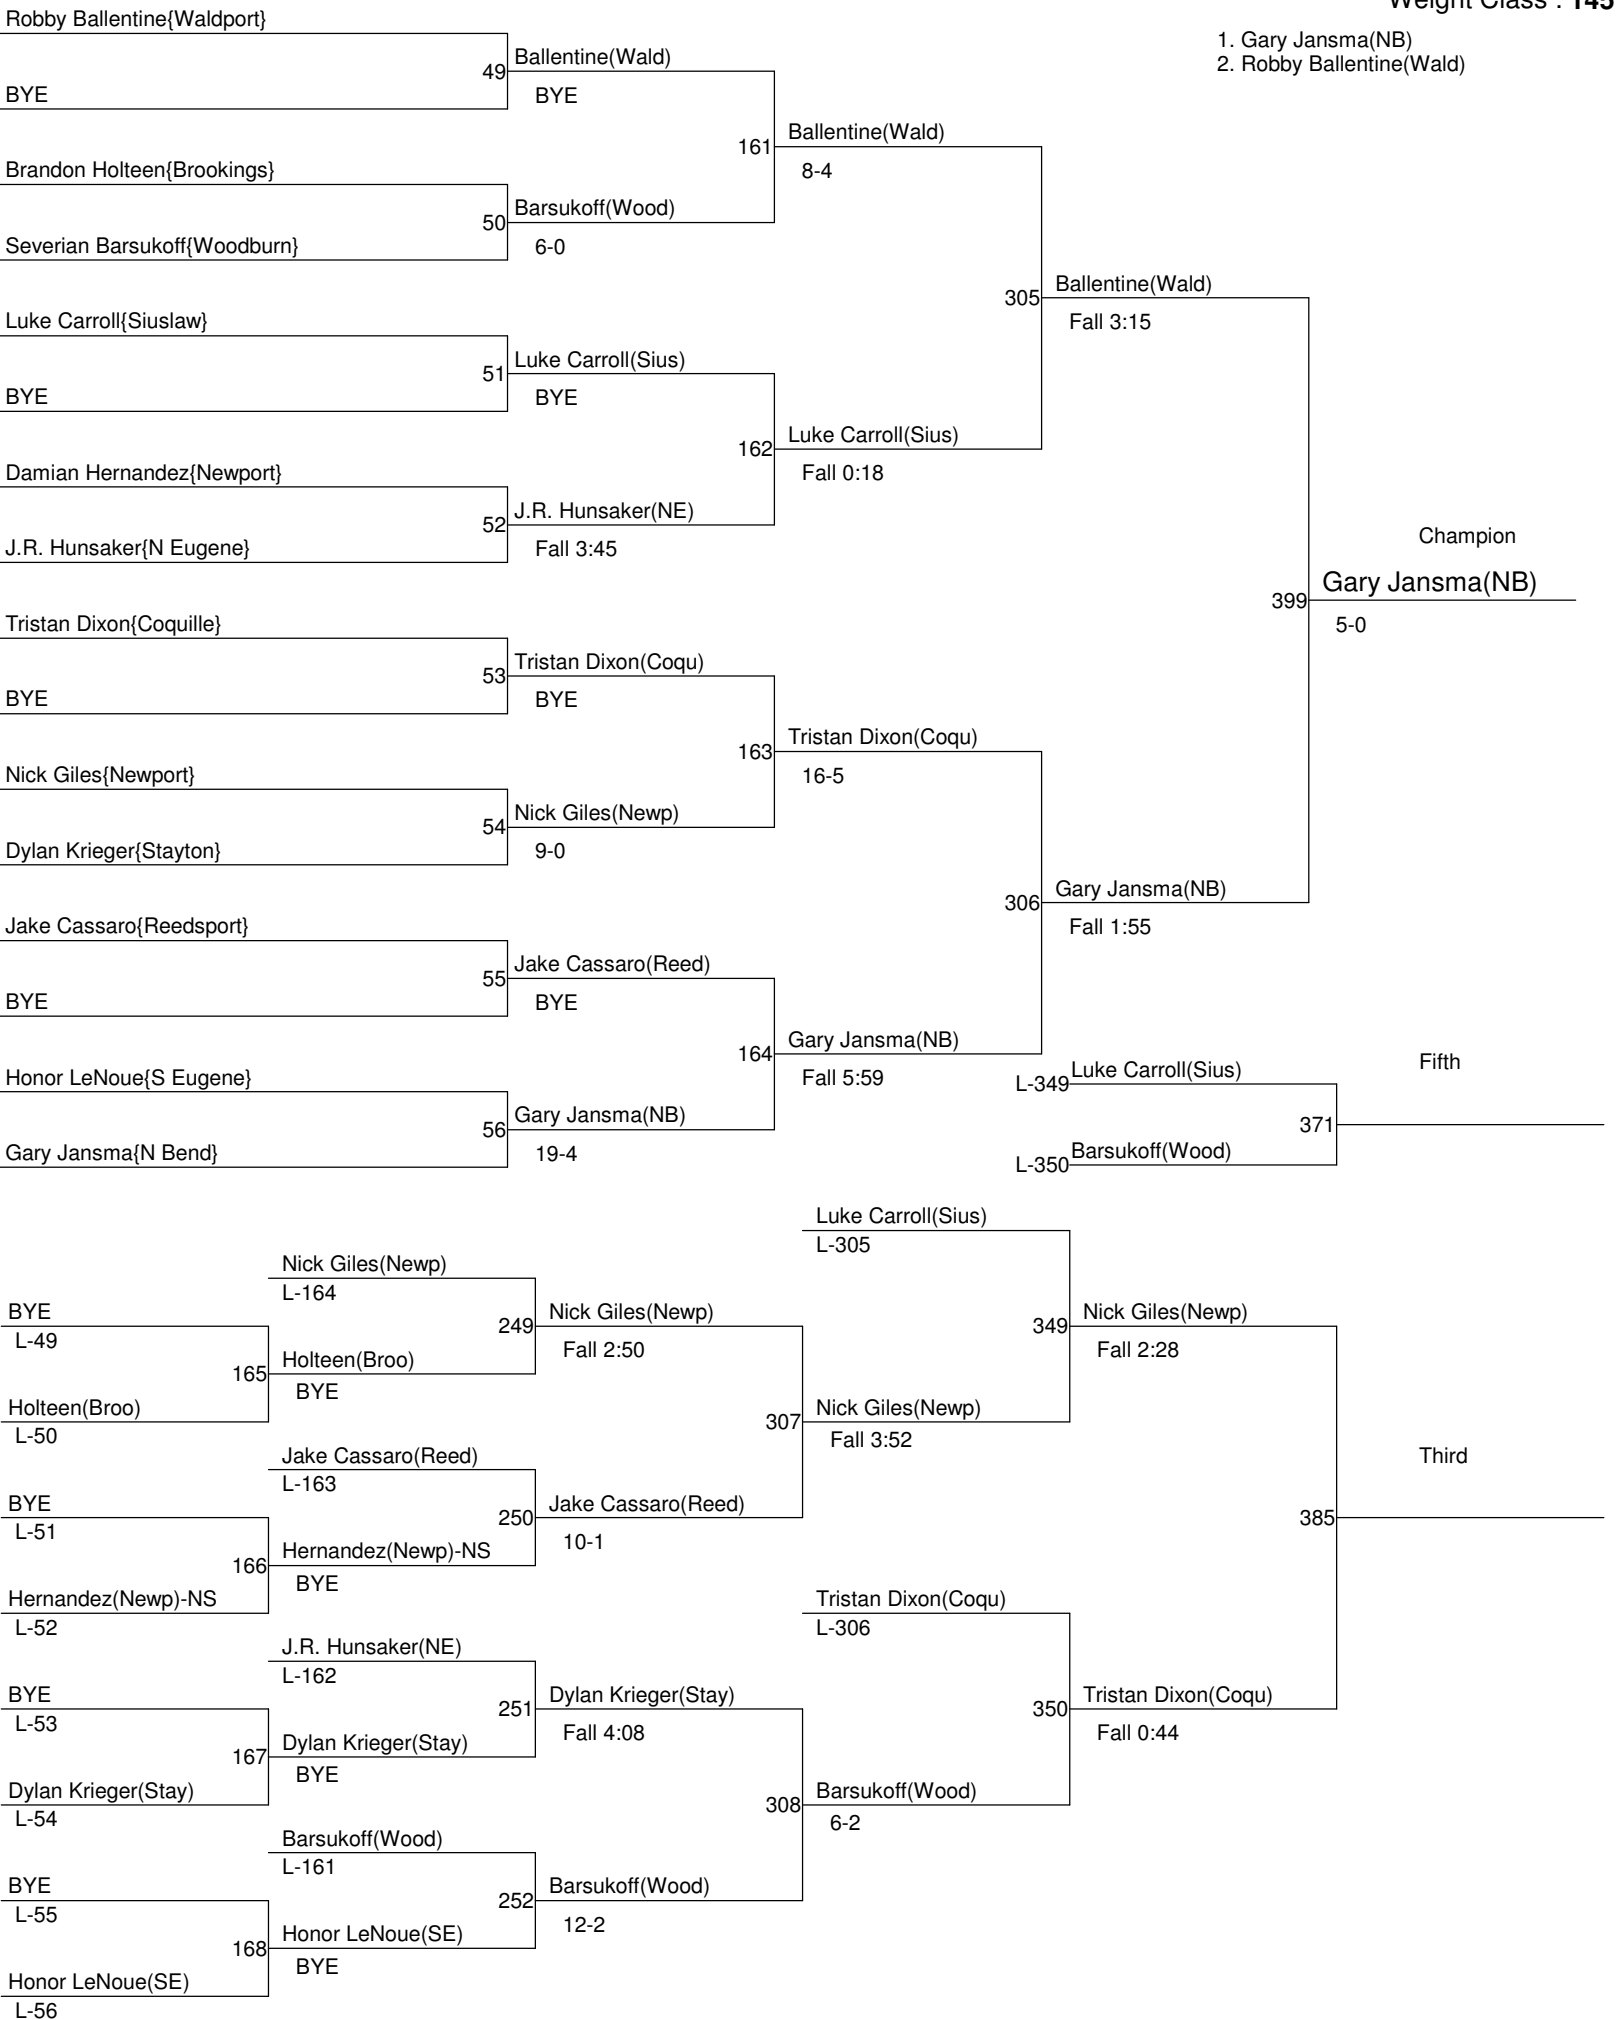

Nick Lutz Invitational

Weight Class : 145