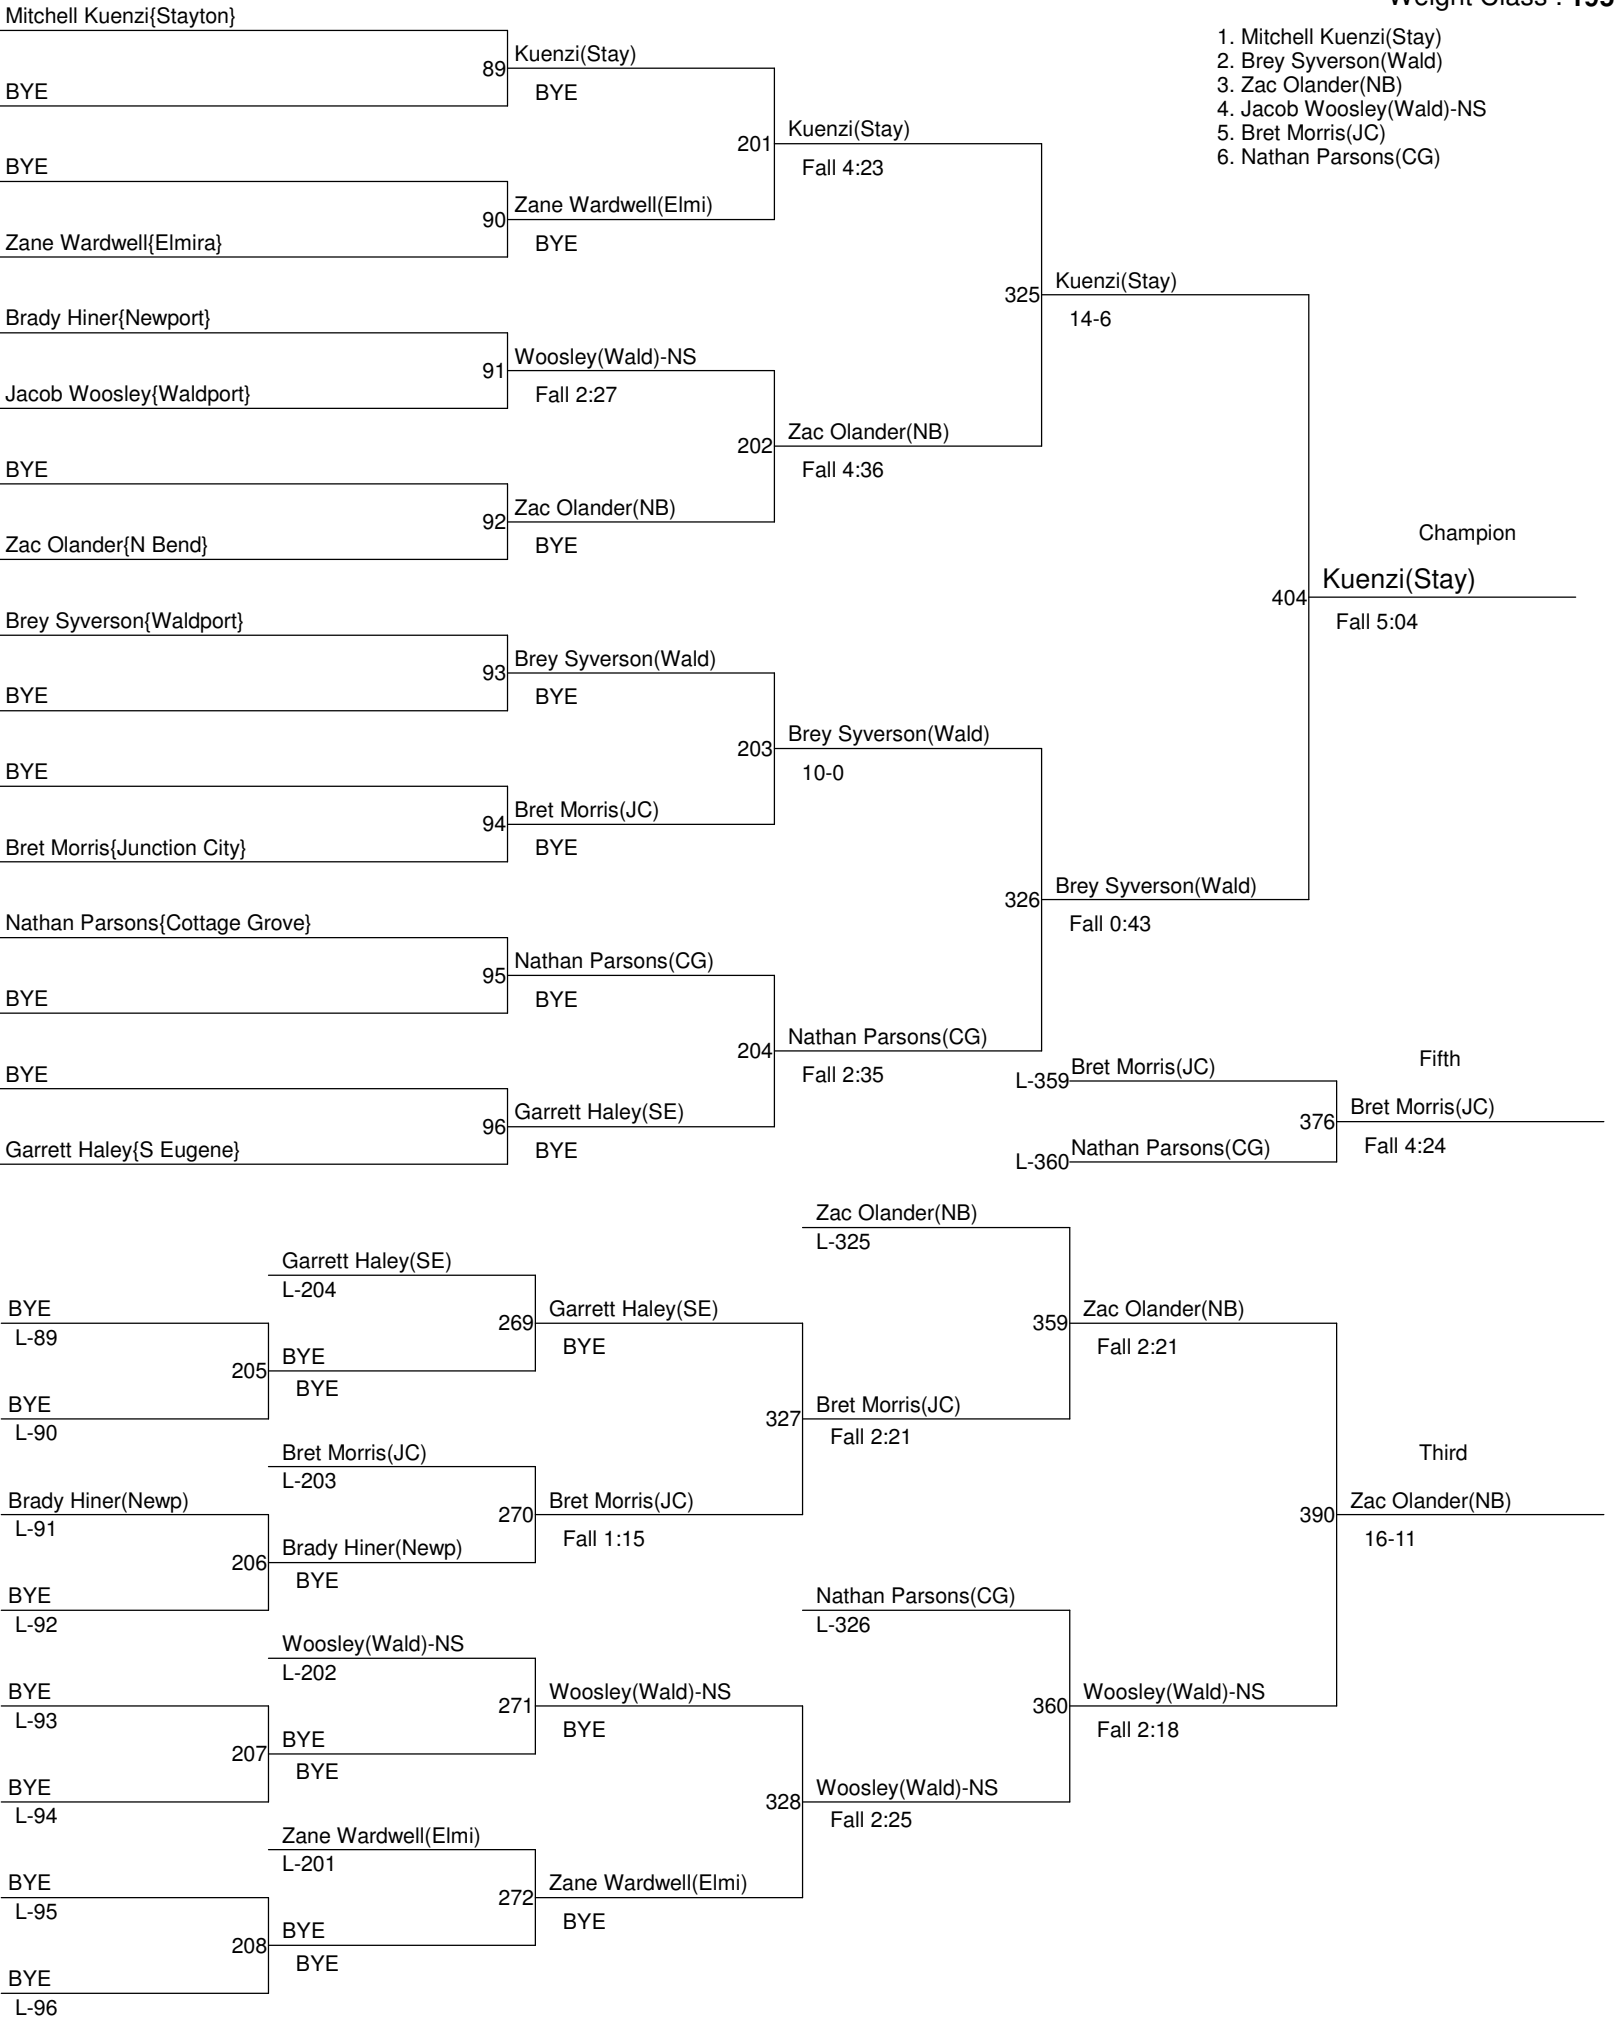

Nick Lutz Invitational

Weight Class : 195