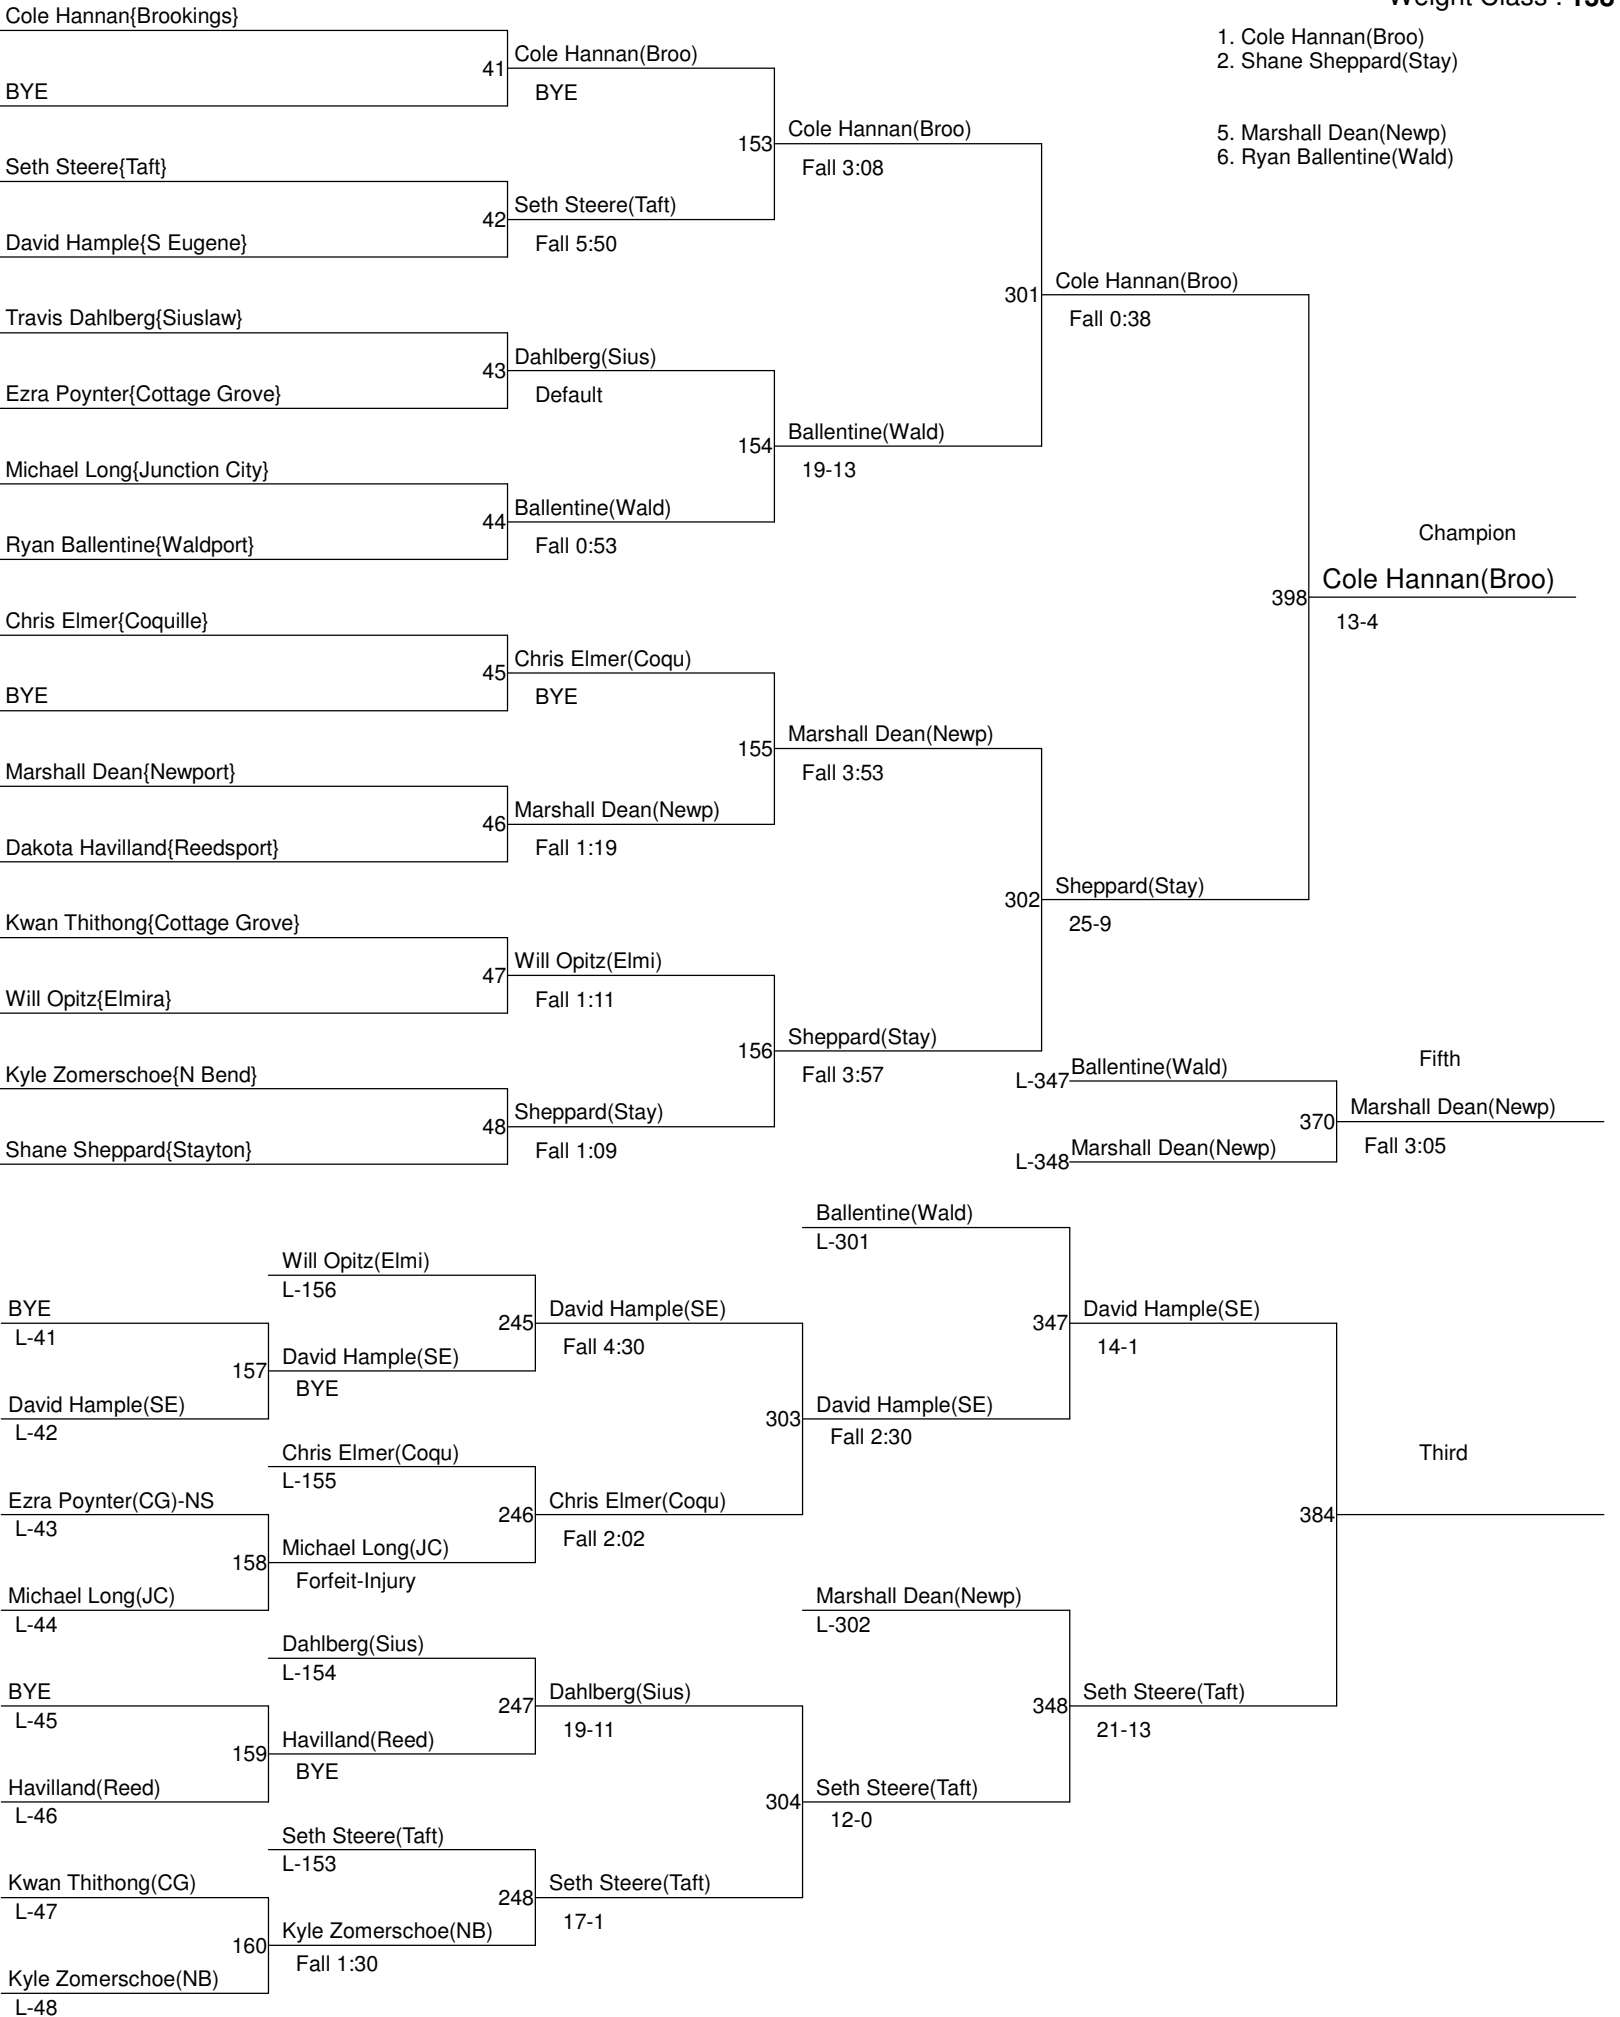

Nick Lutz Invitational

Weight Class : 120

Nick Lutz Invitational

Weight Class : 126

Nick Lutz Invitational

Weight Class : **132**

Nick Lutz Invitational

Weight Class : 138