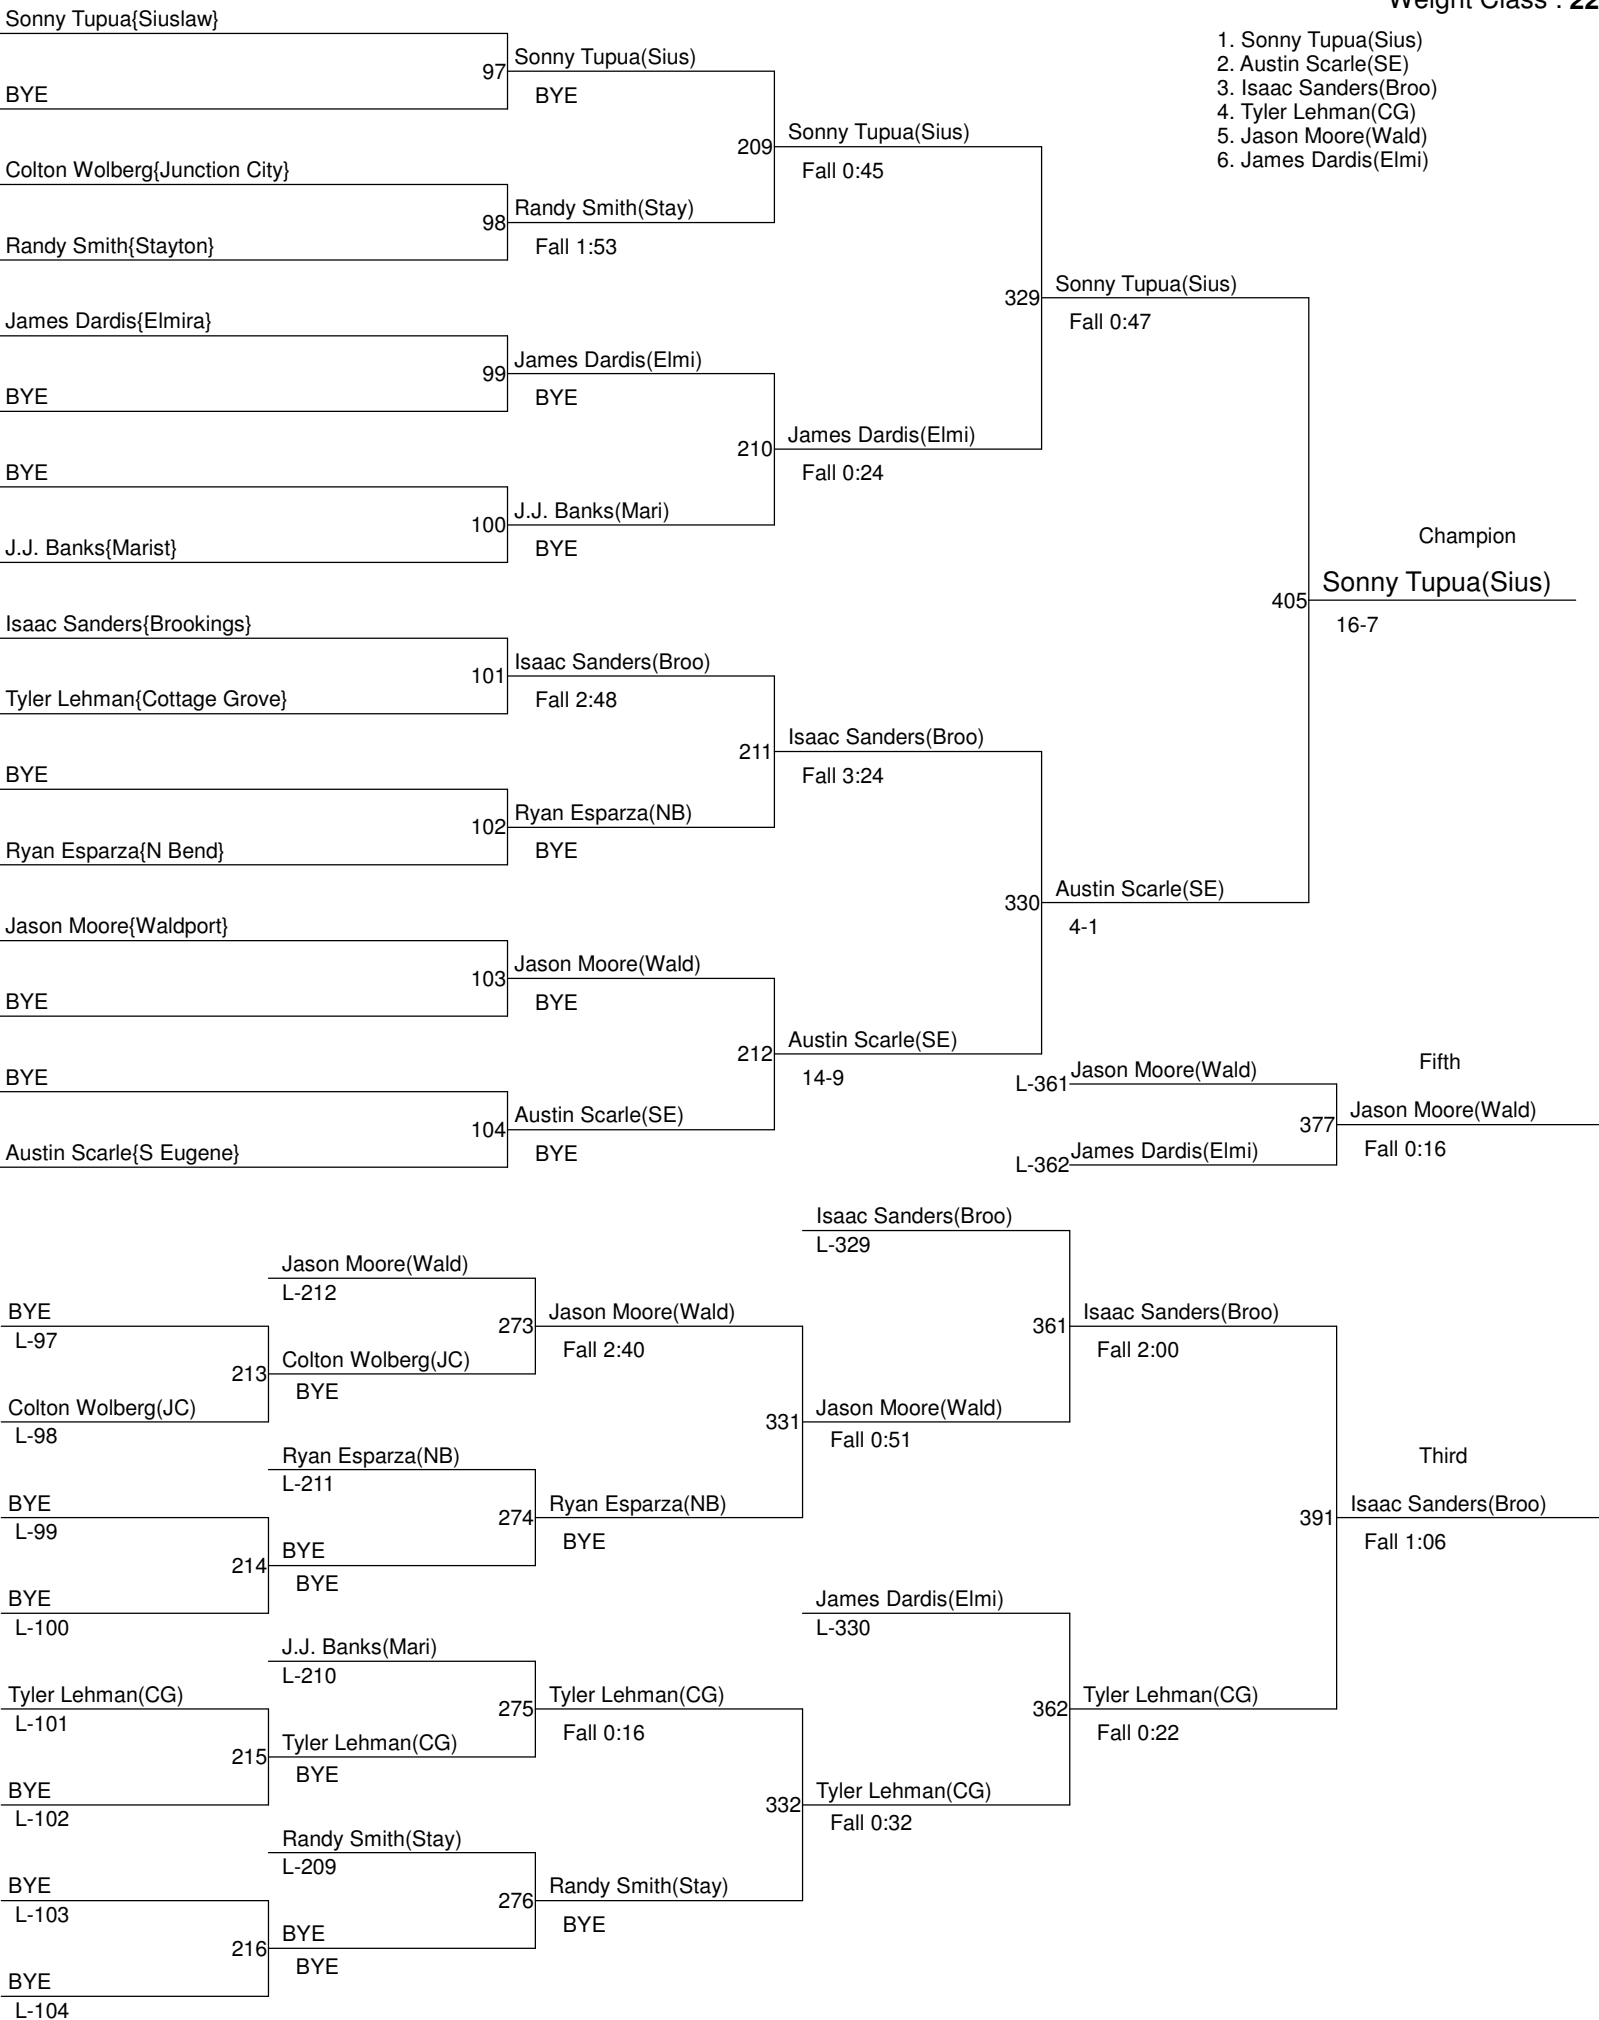

Nick Lutz Invitational

Weight Class : **220**