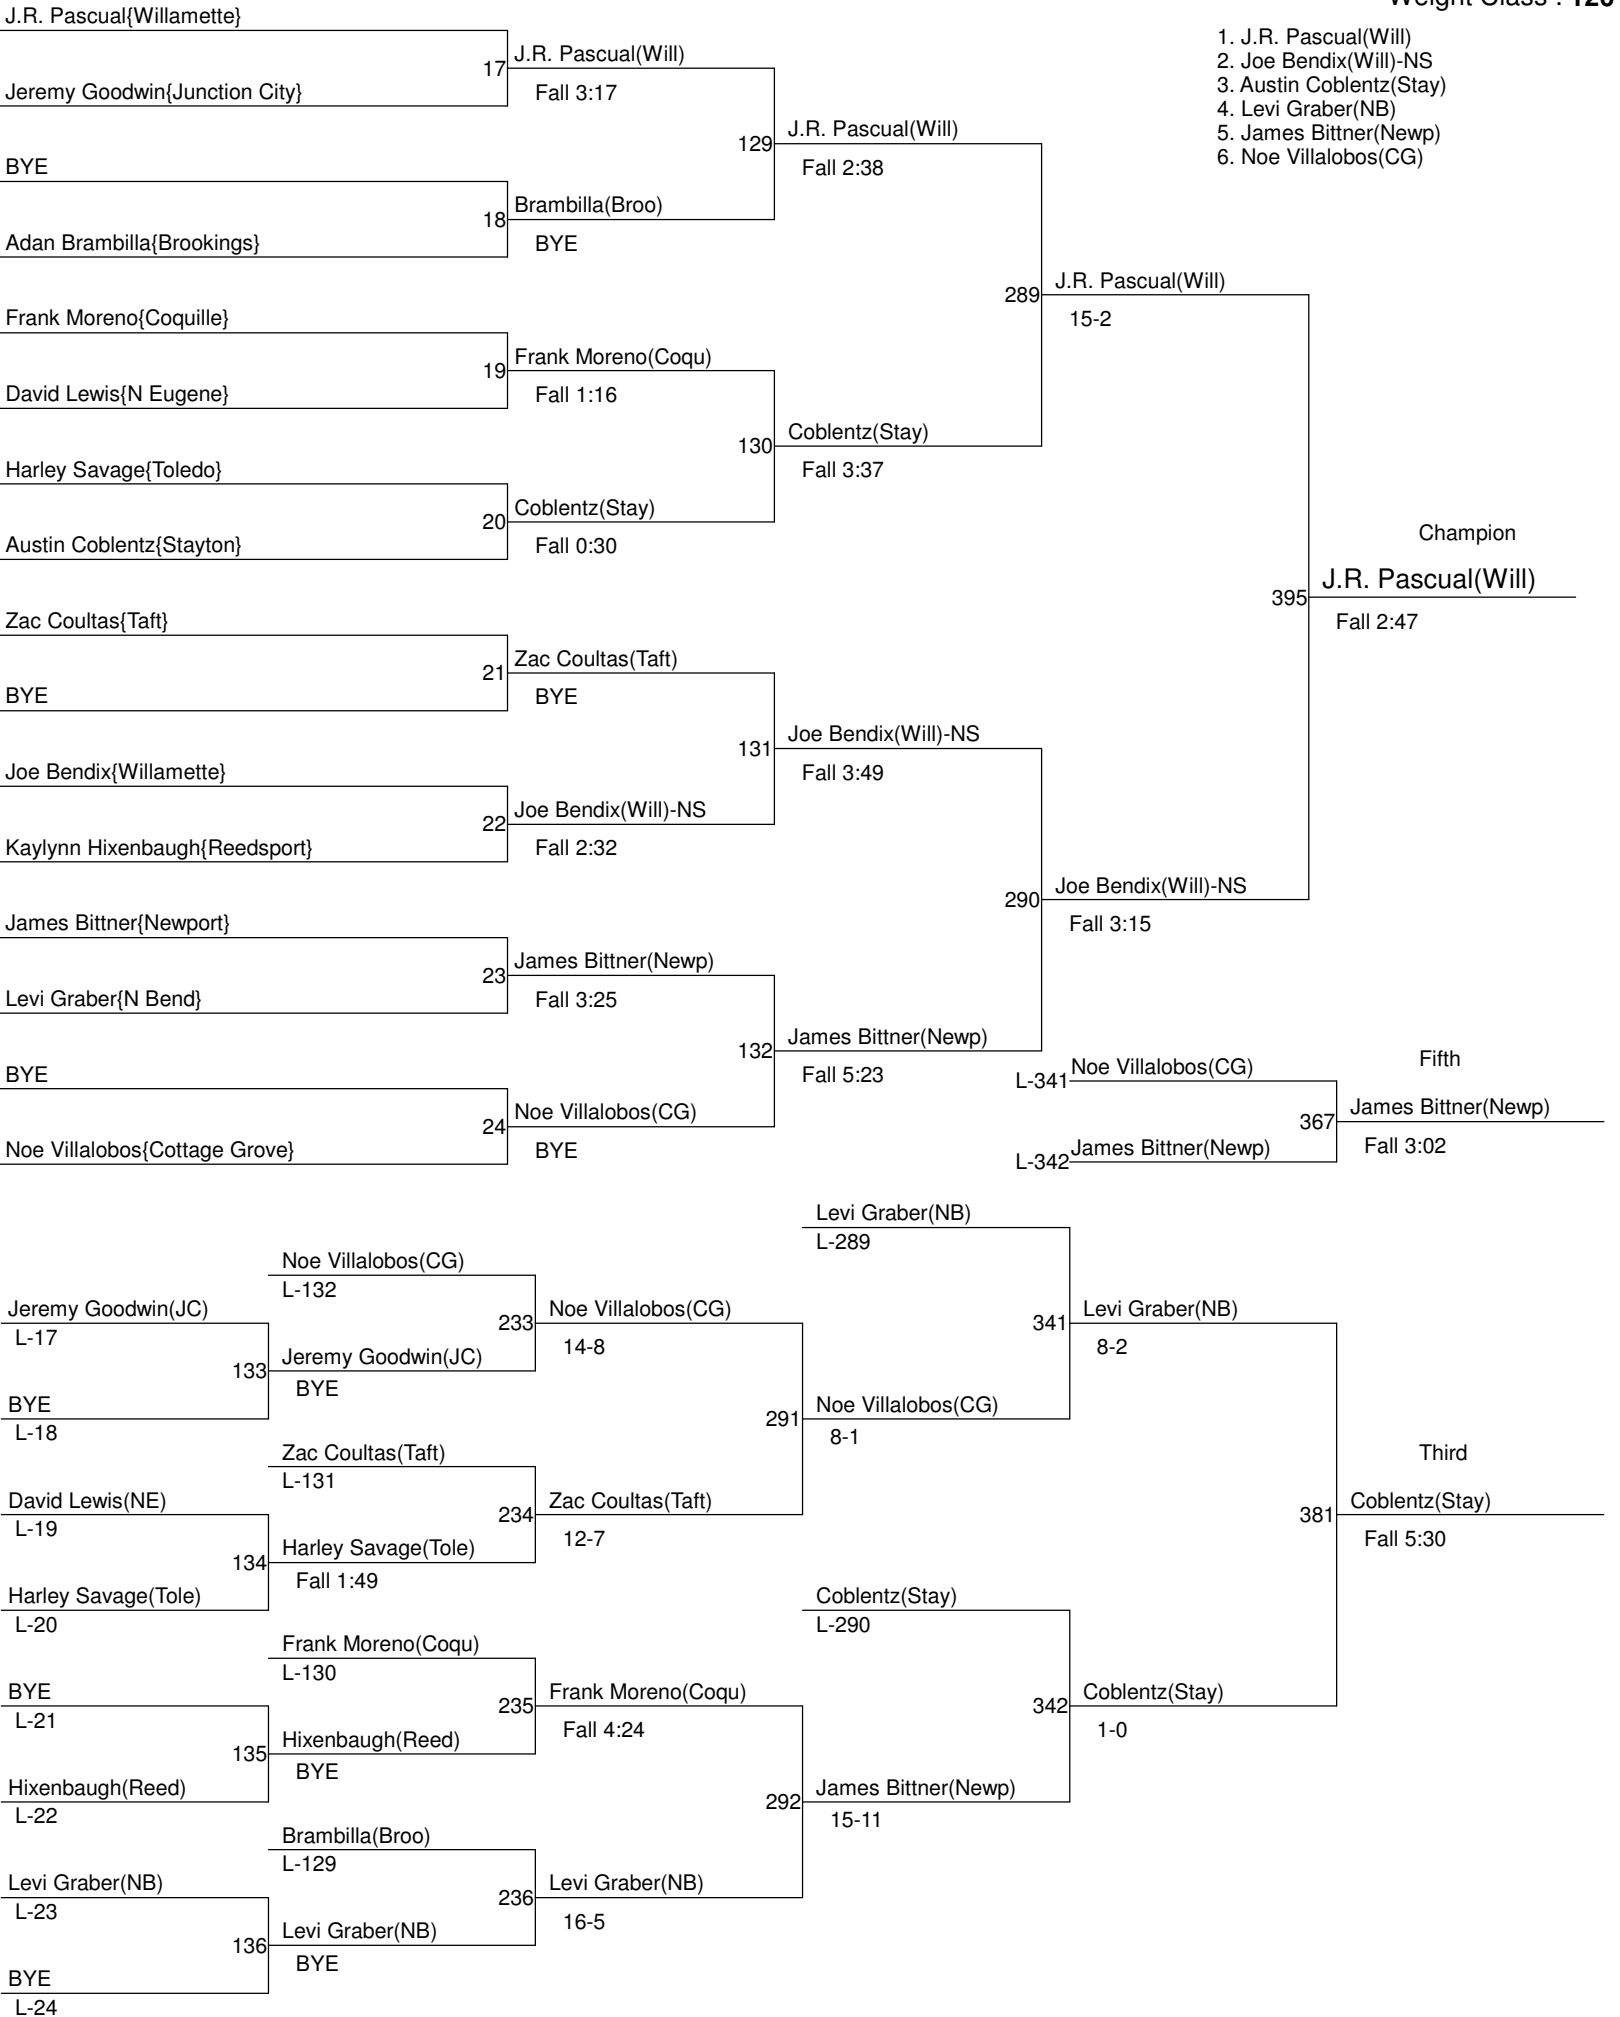

Nick Lutz Invitational

Weight Class : 120