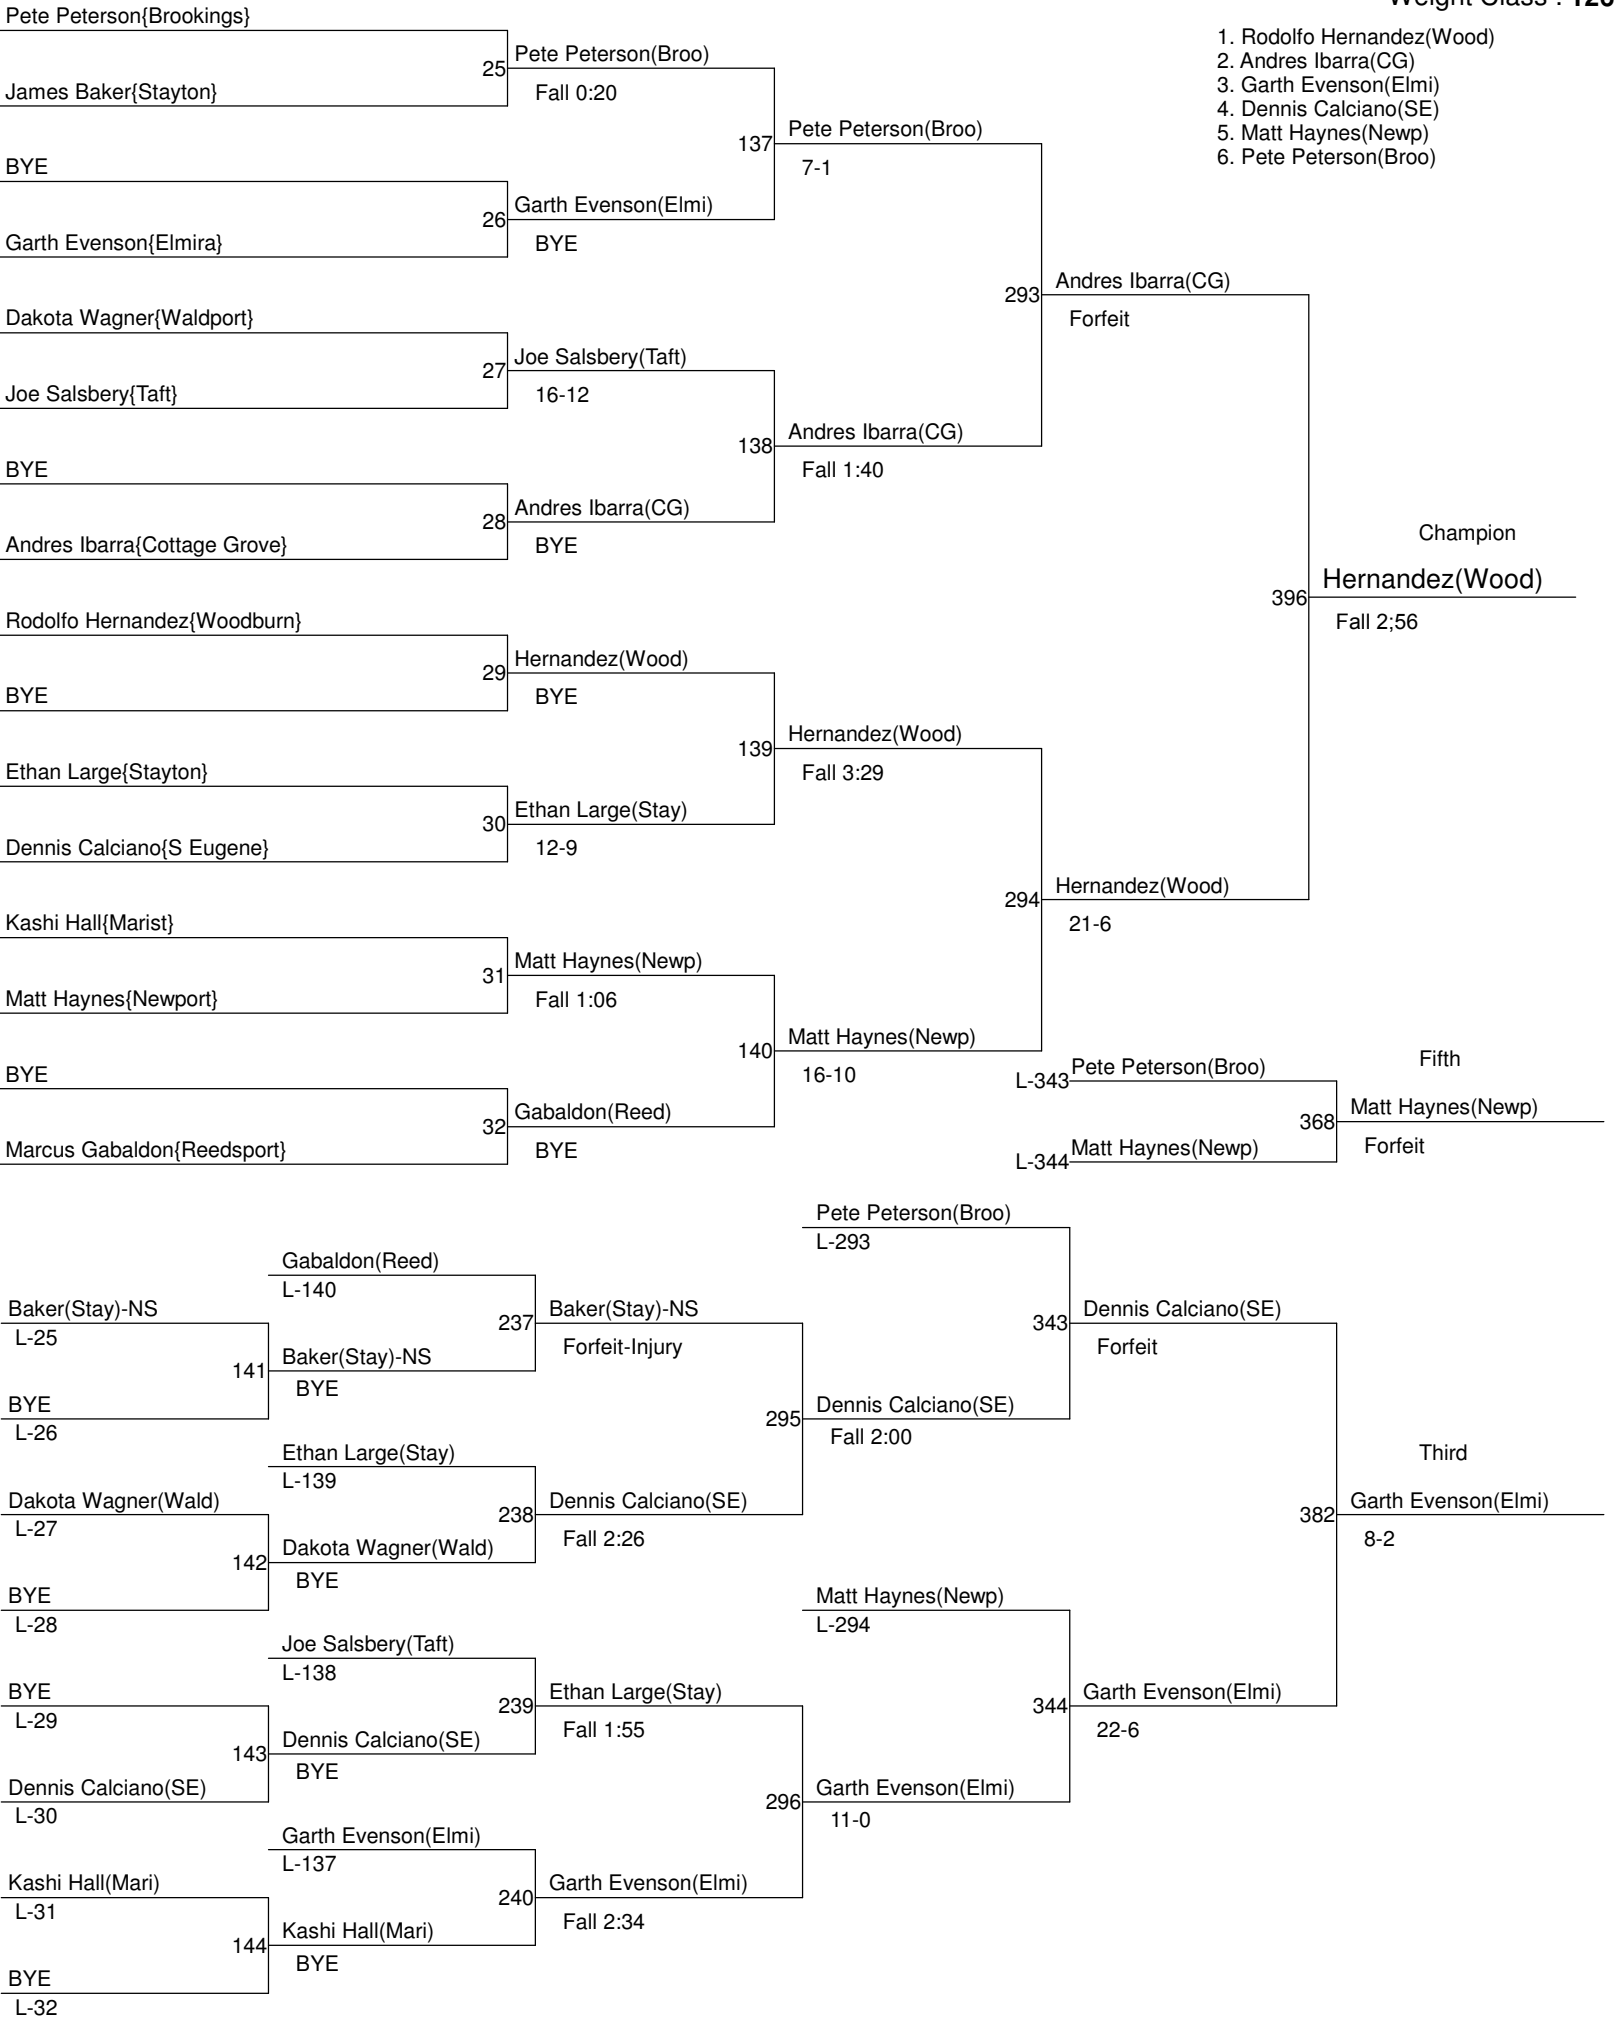

Nick Lutz Invitational

Weight Class : 126