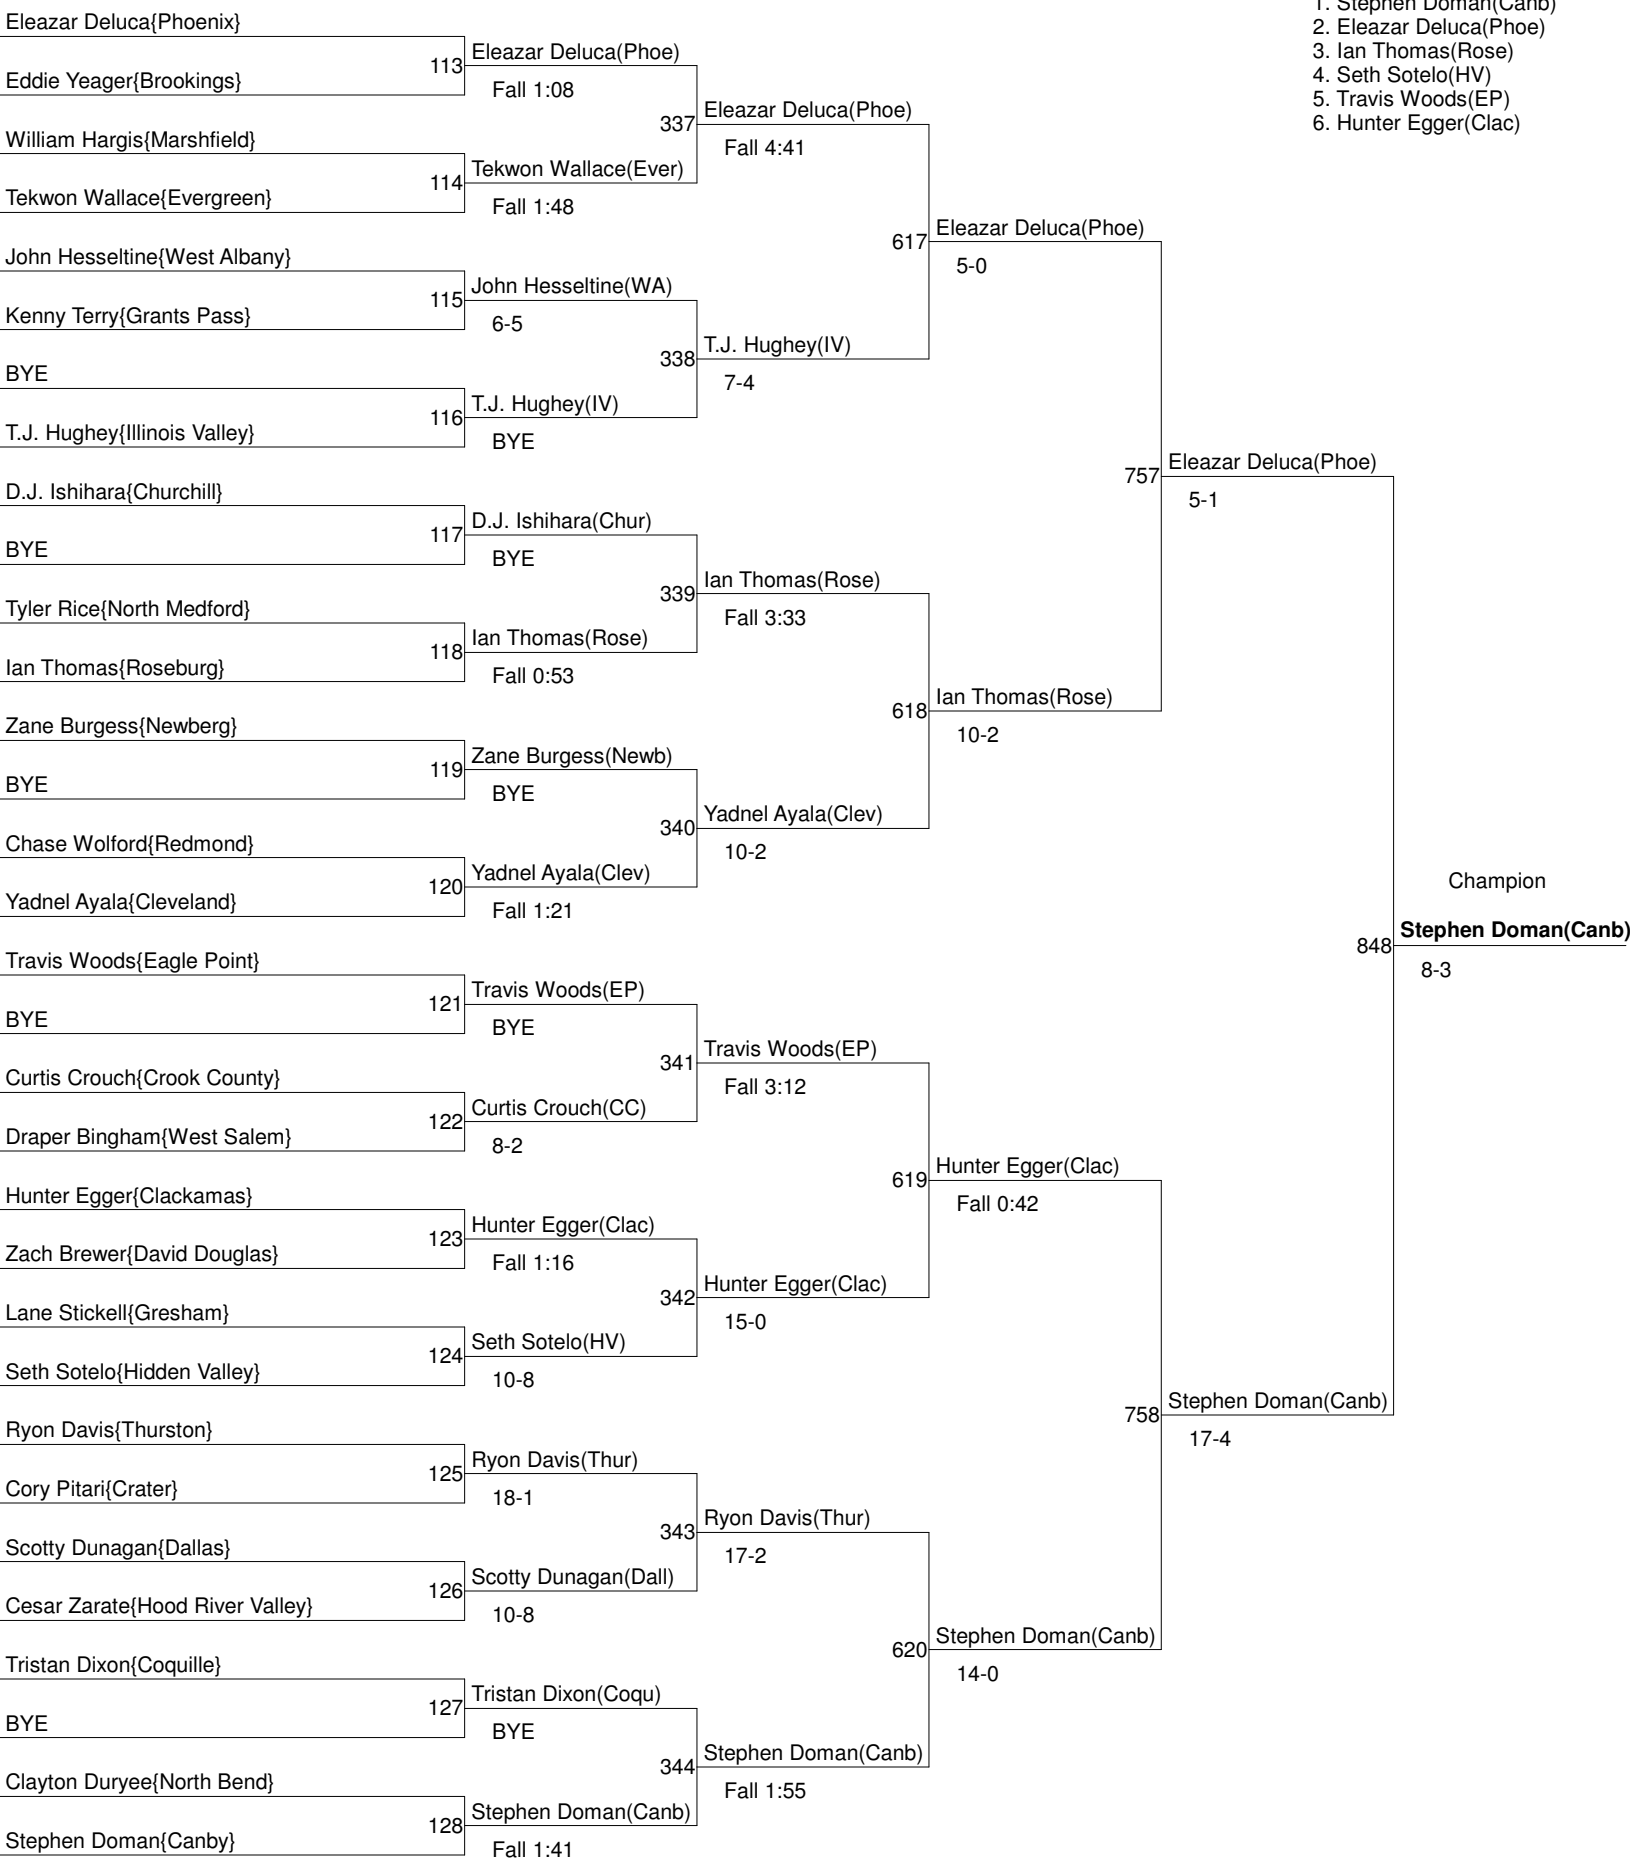

Army Strong Coast Classic

Weight : 152

1. Stephen Doman(Canb)
2. Eleazar Deluca(Phoe)
3. Ian Thomas(Rose)
4. Seth Sotelo(HV)
5. Travis Woods(EP)
6. Hunter Egger(Clac)