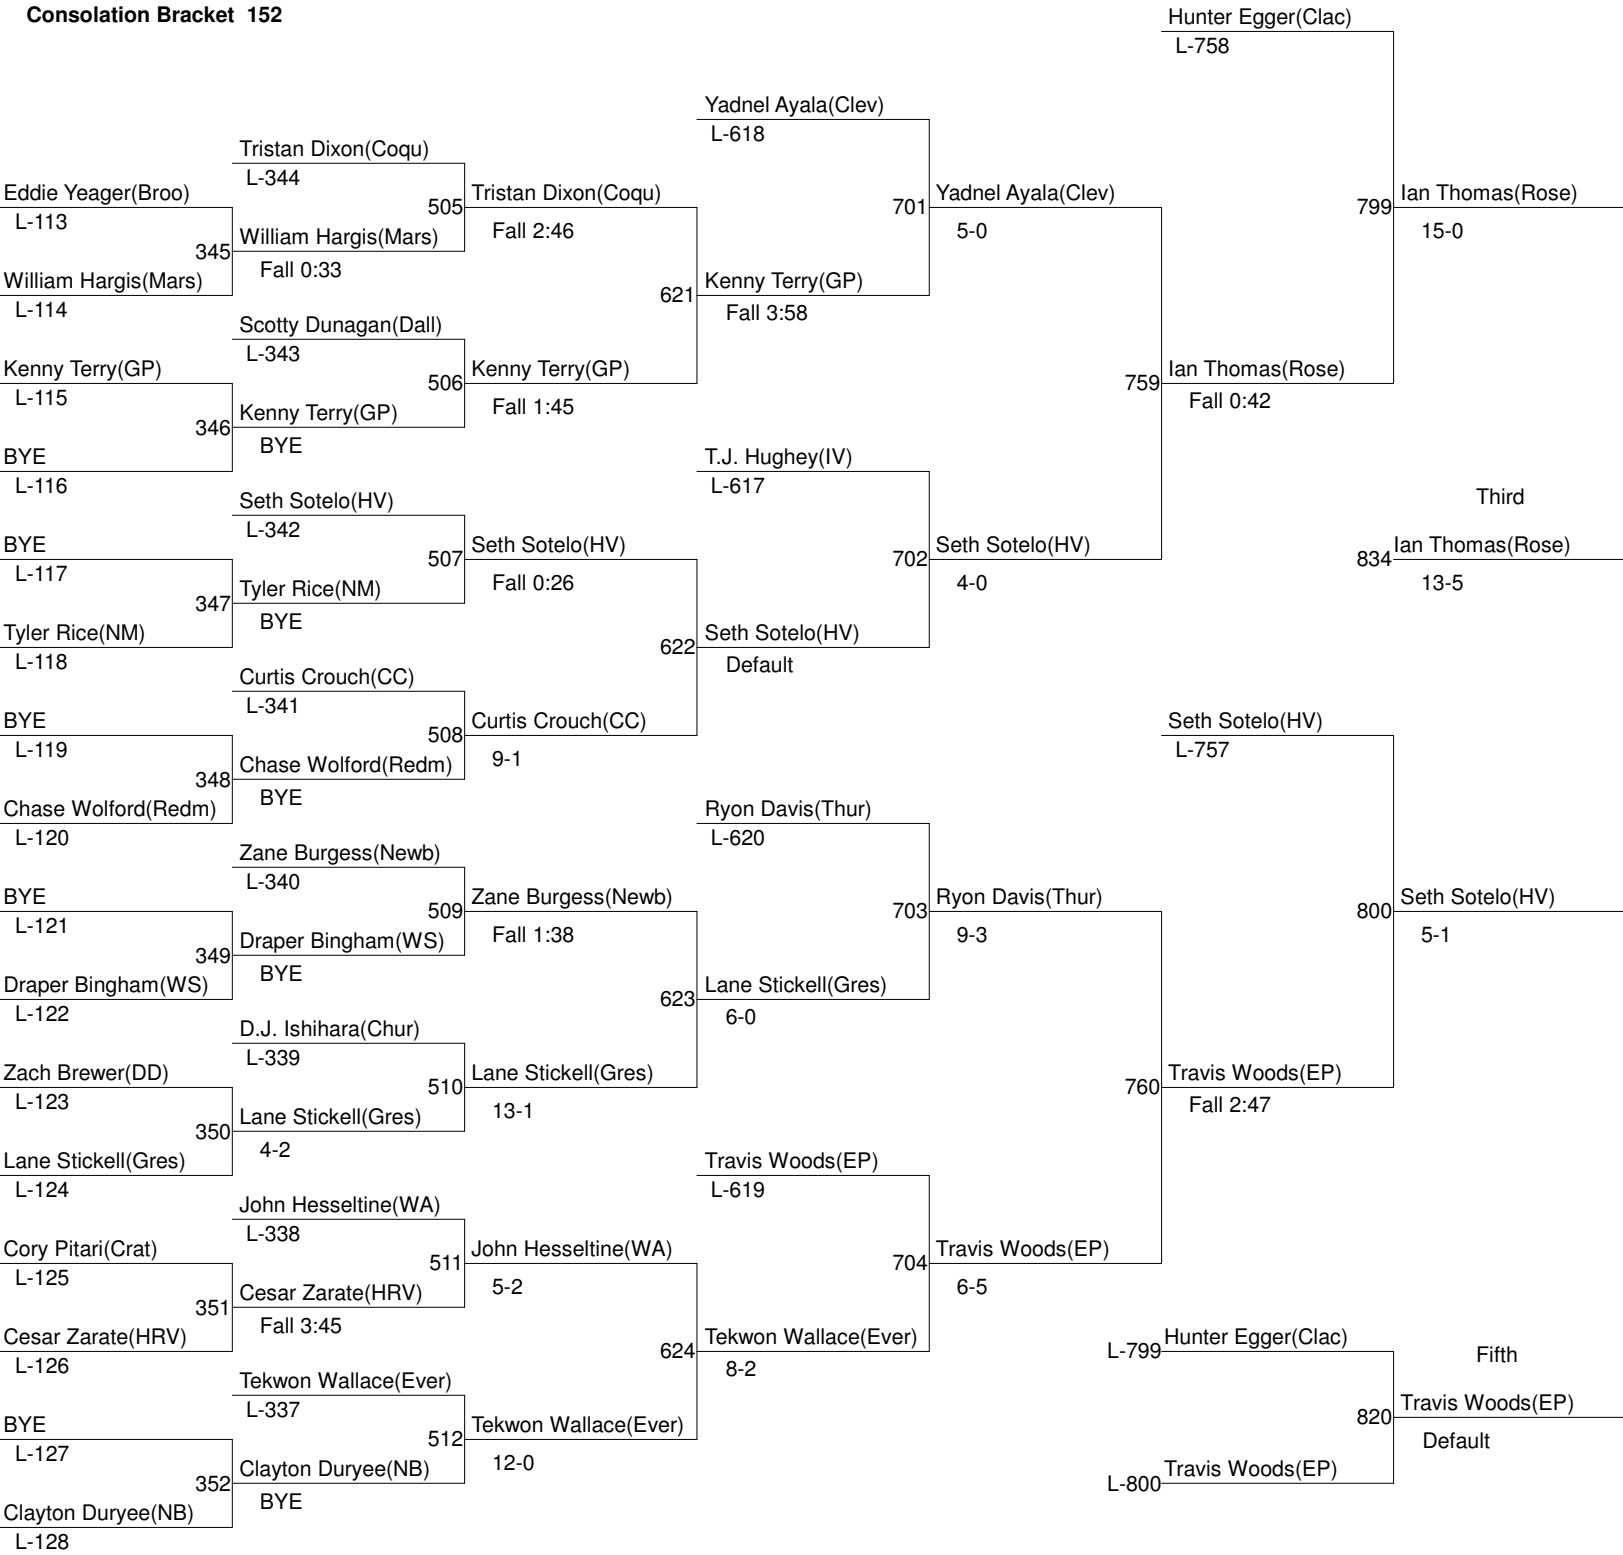

Consolation Bracket 152