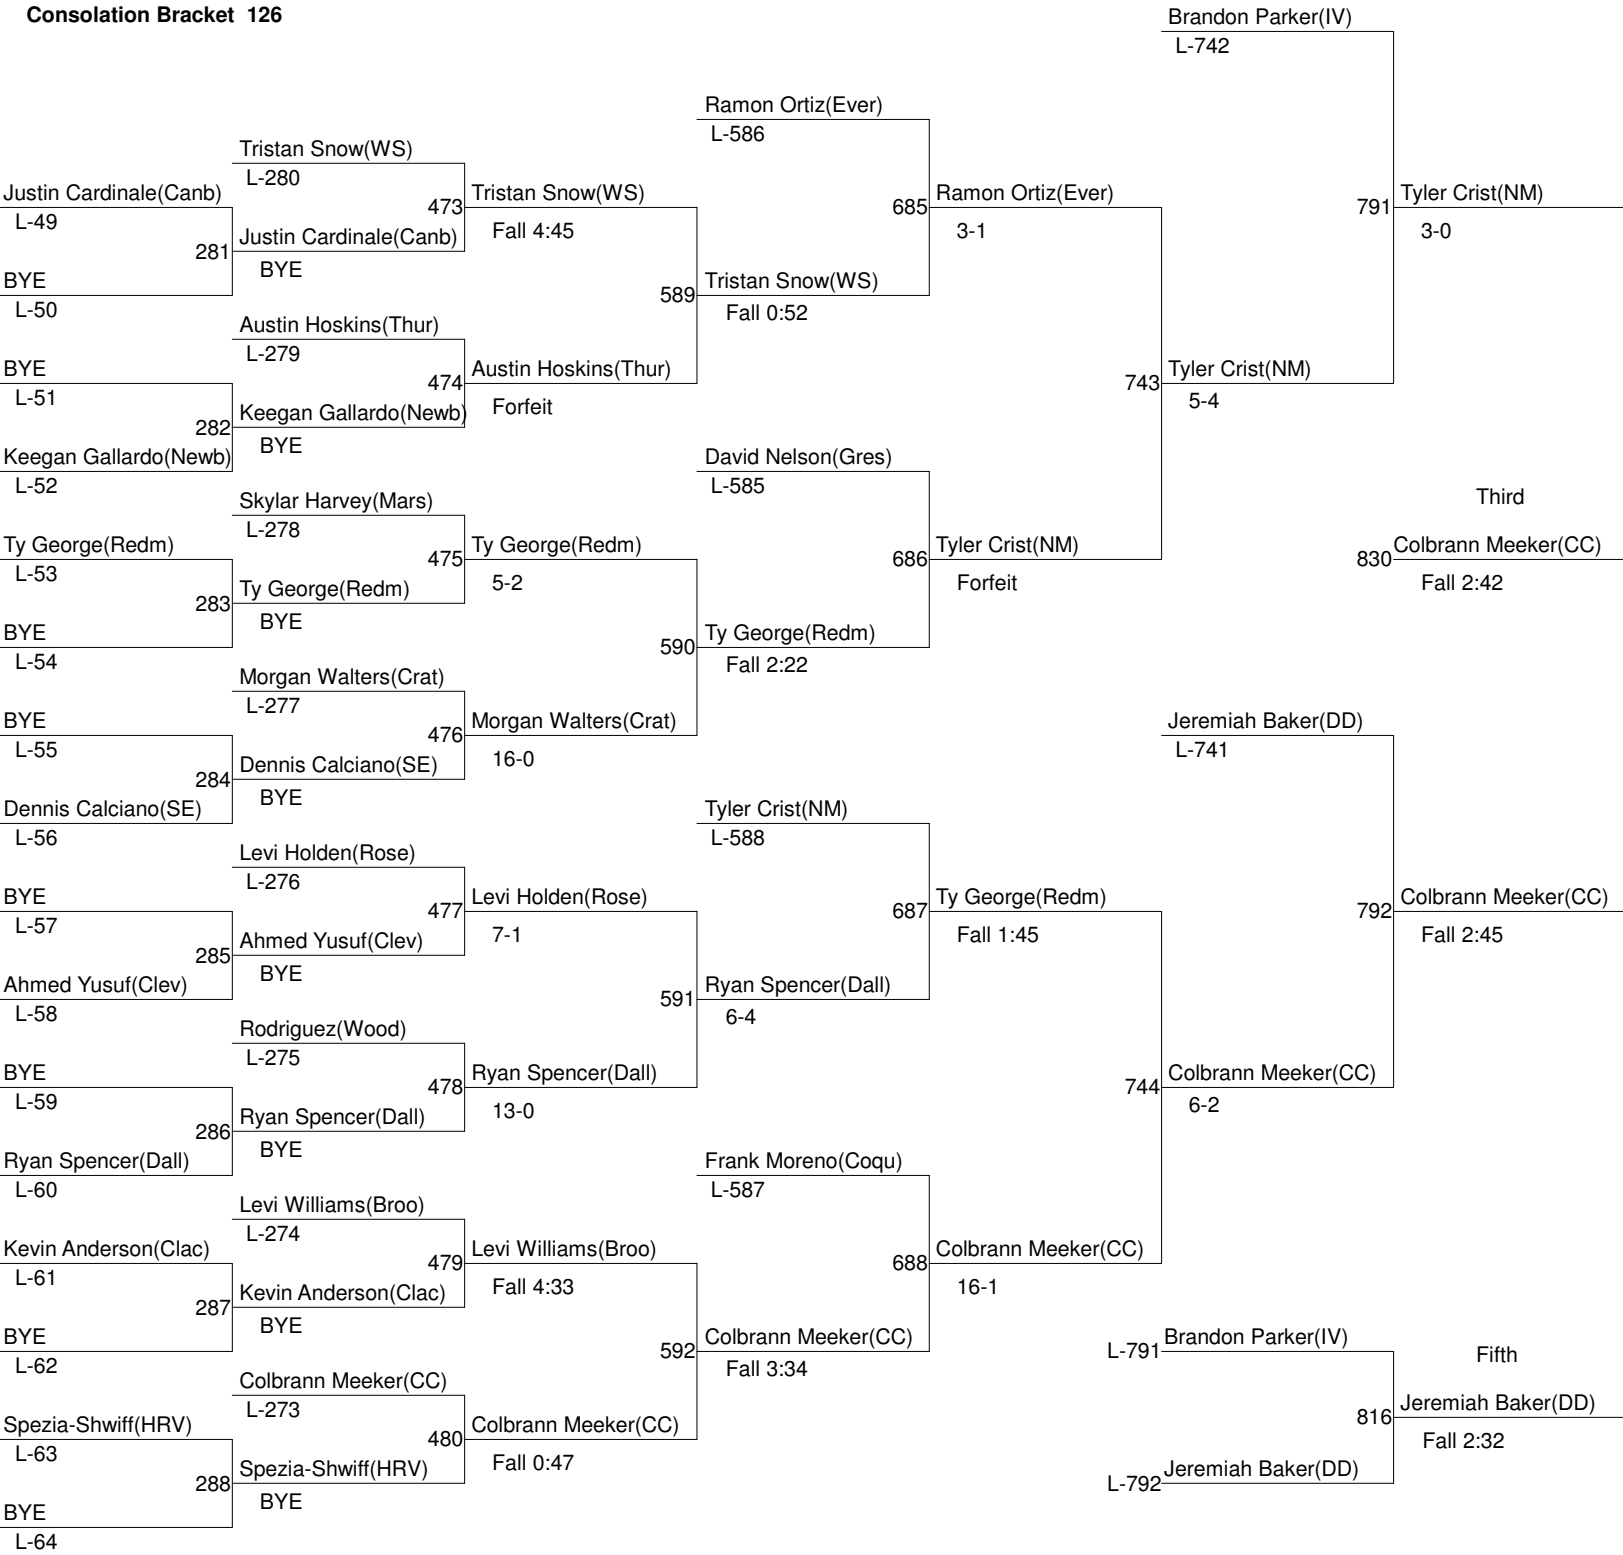

Consolation Bracket 126