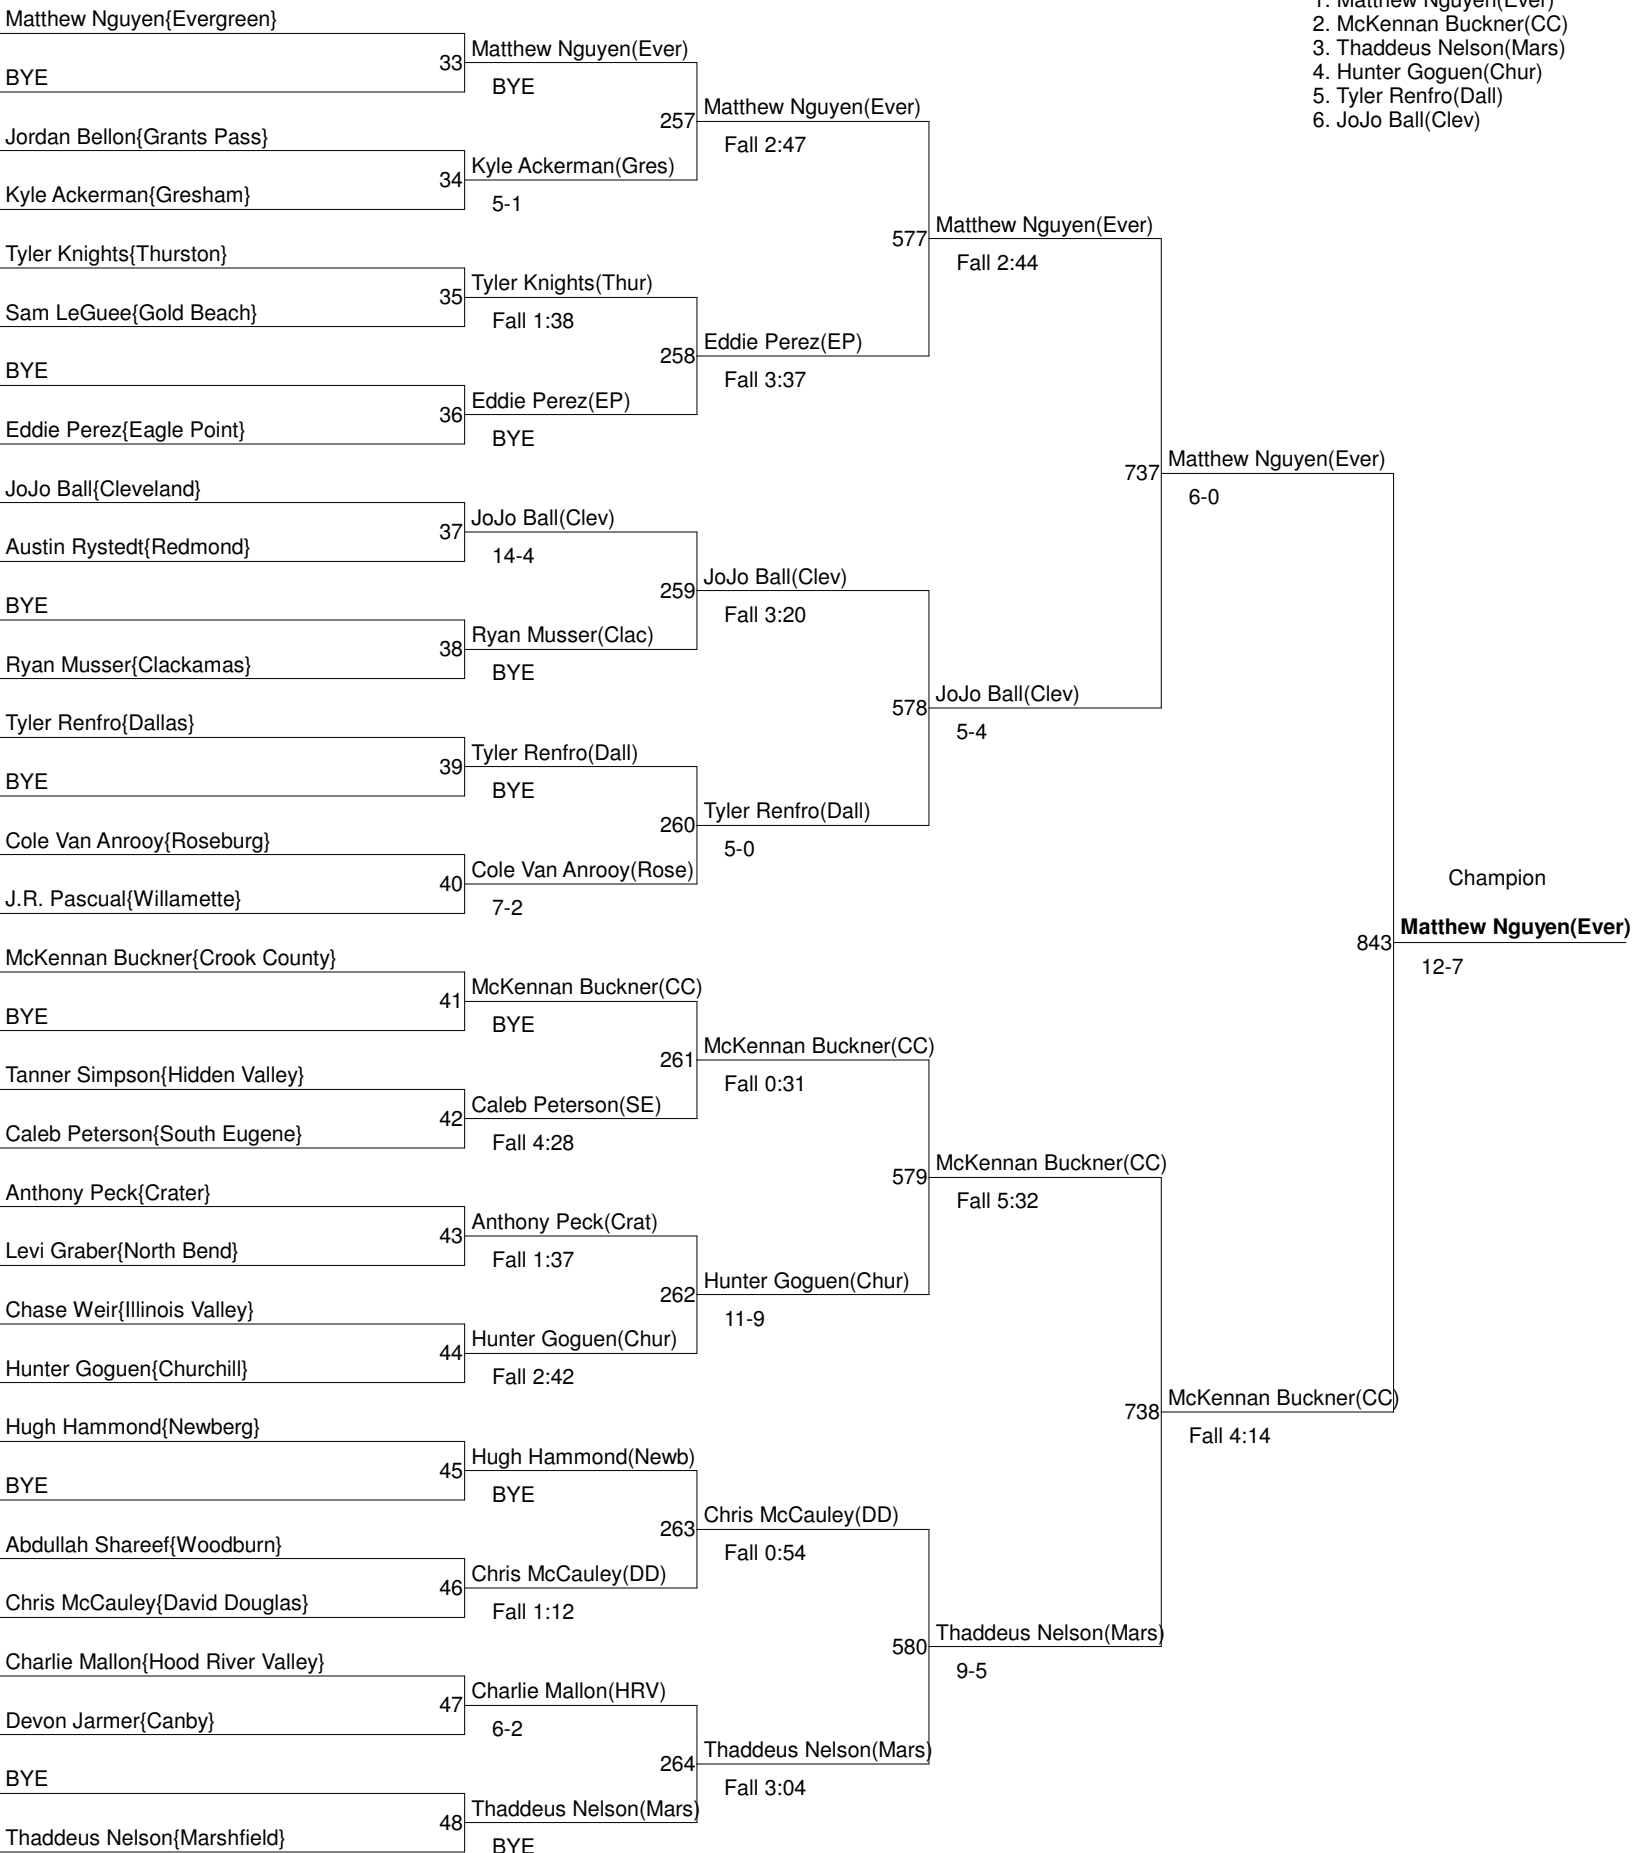

Army Strong Coast Classic

Weight : 120

1. Matthew Nguyen(Ever)
2. McKennan Buckner(CC)
3. Thaddeus Nelson(Mars)
4. Hunter Goguen(Chur)
5. Tyler Renfro(Dall)
6. JoJo Ball(Clev)