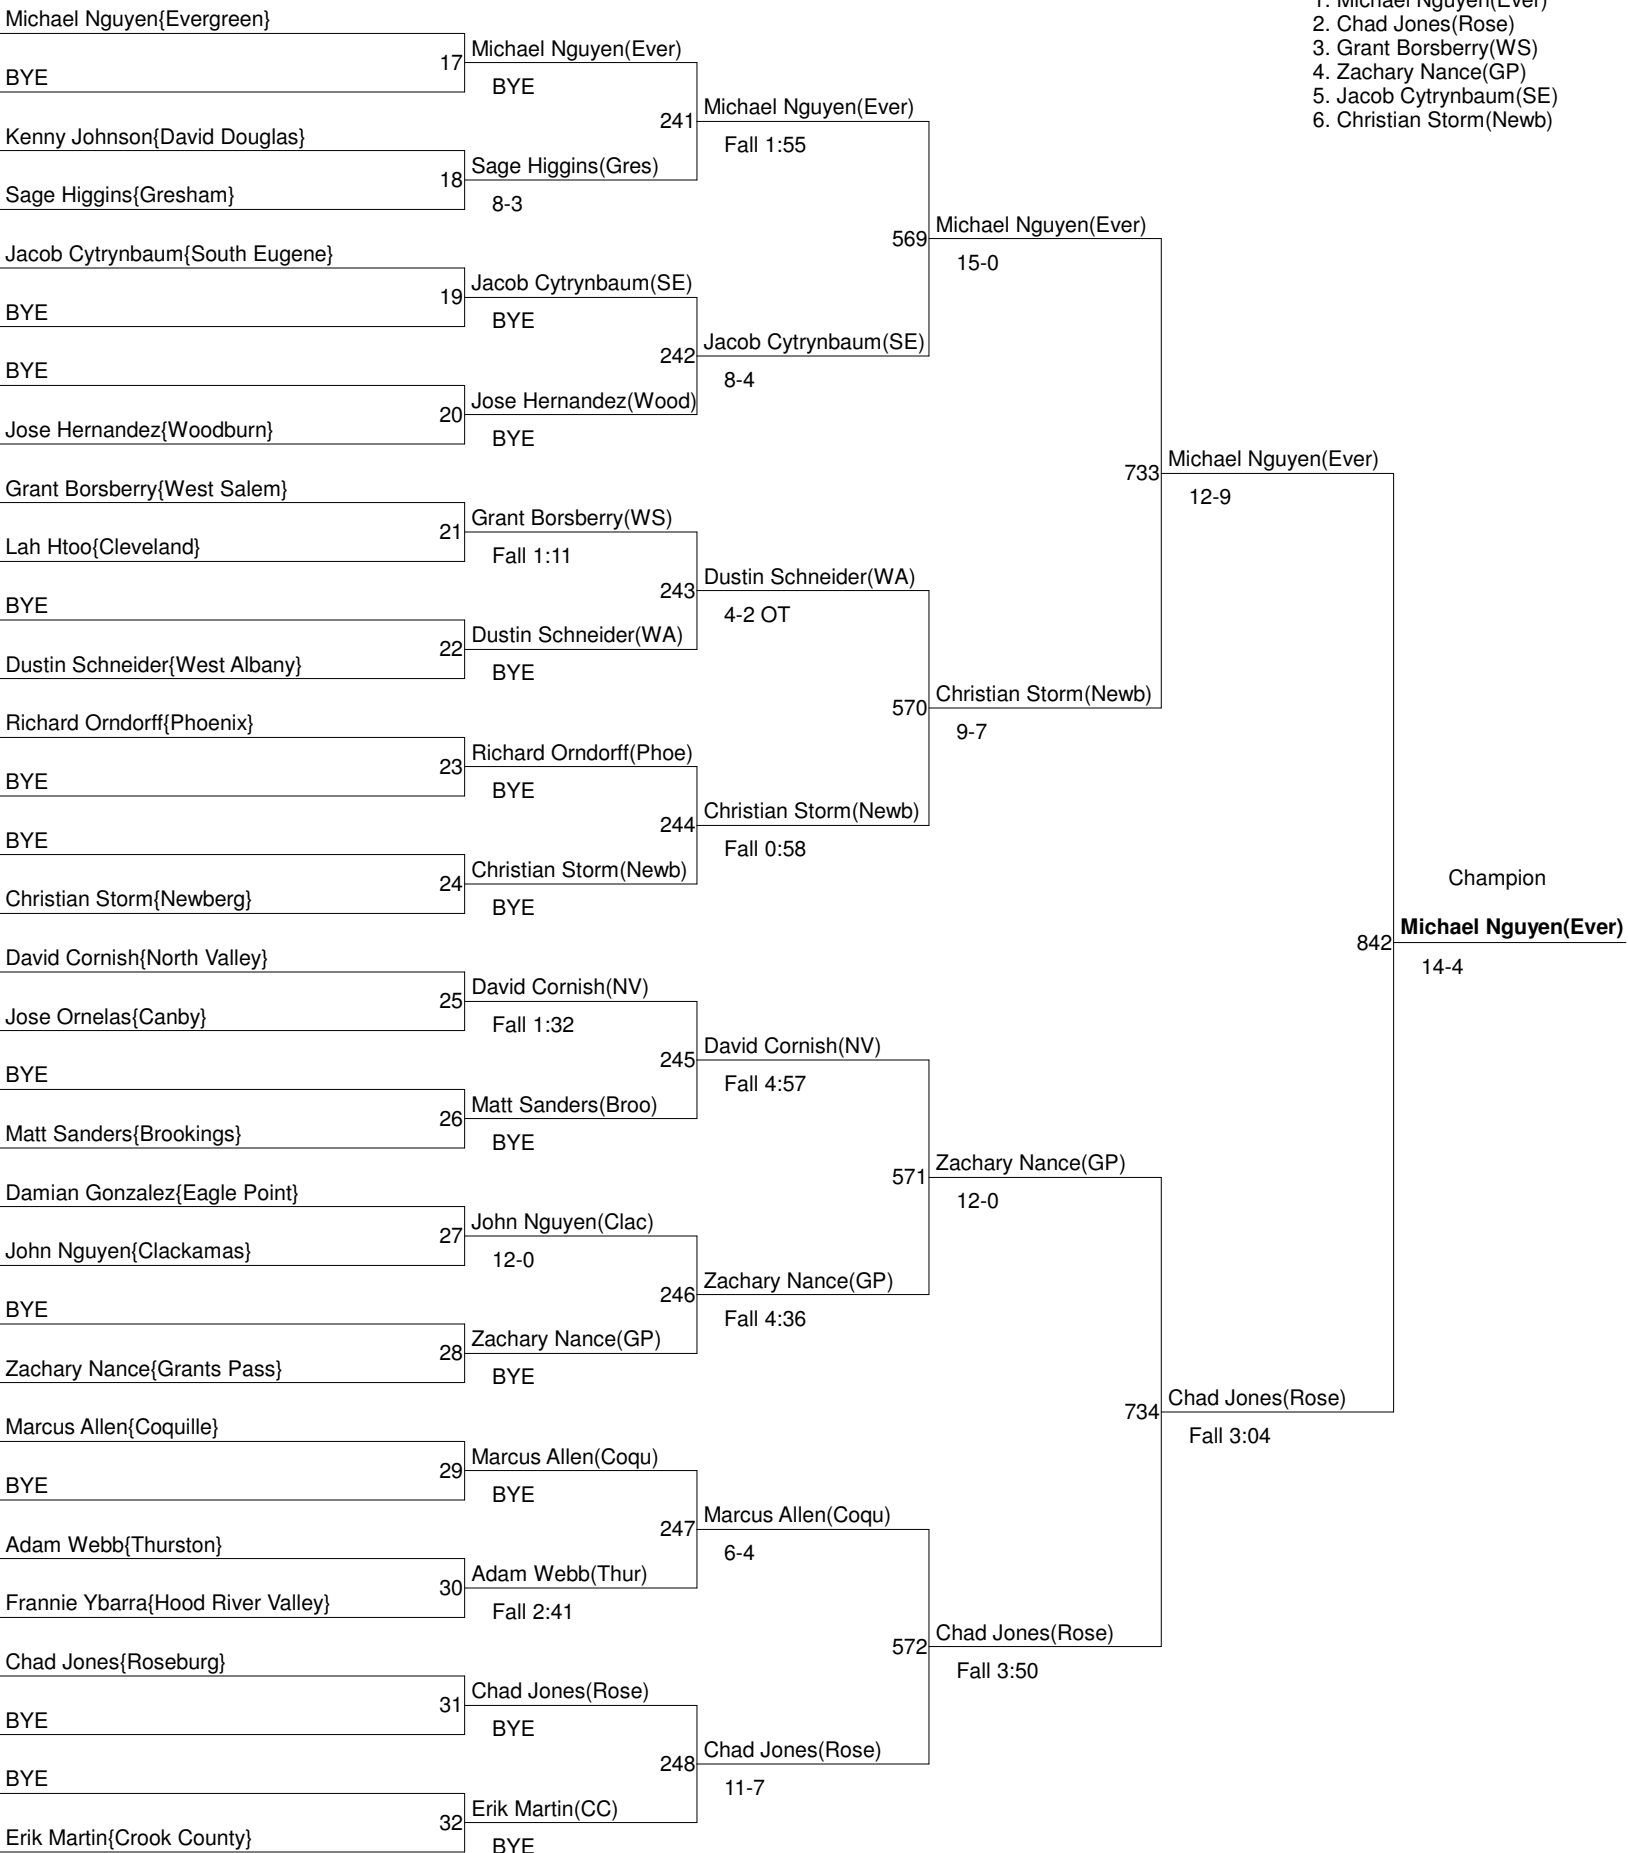

Army Strong Coast Classic

Weight : 113

1. Michael Nguyen(Ever)
2. Chad Jones(Rose)
3. Grant Borsberry(WS)
4. Zachary Nance(GP)
5. Jacob Cytrynbaum(SE)
6. Christian Storm(Newb)