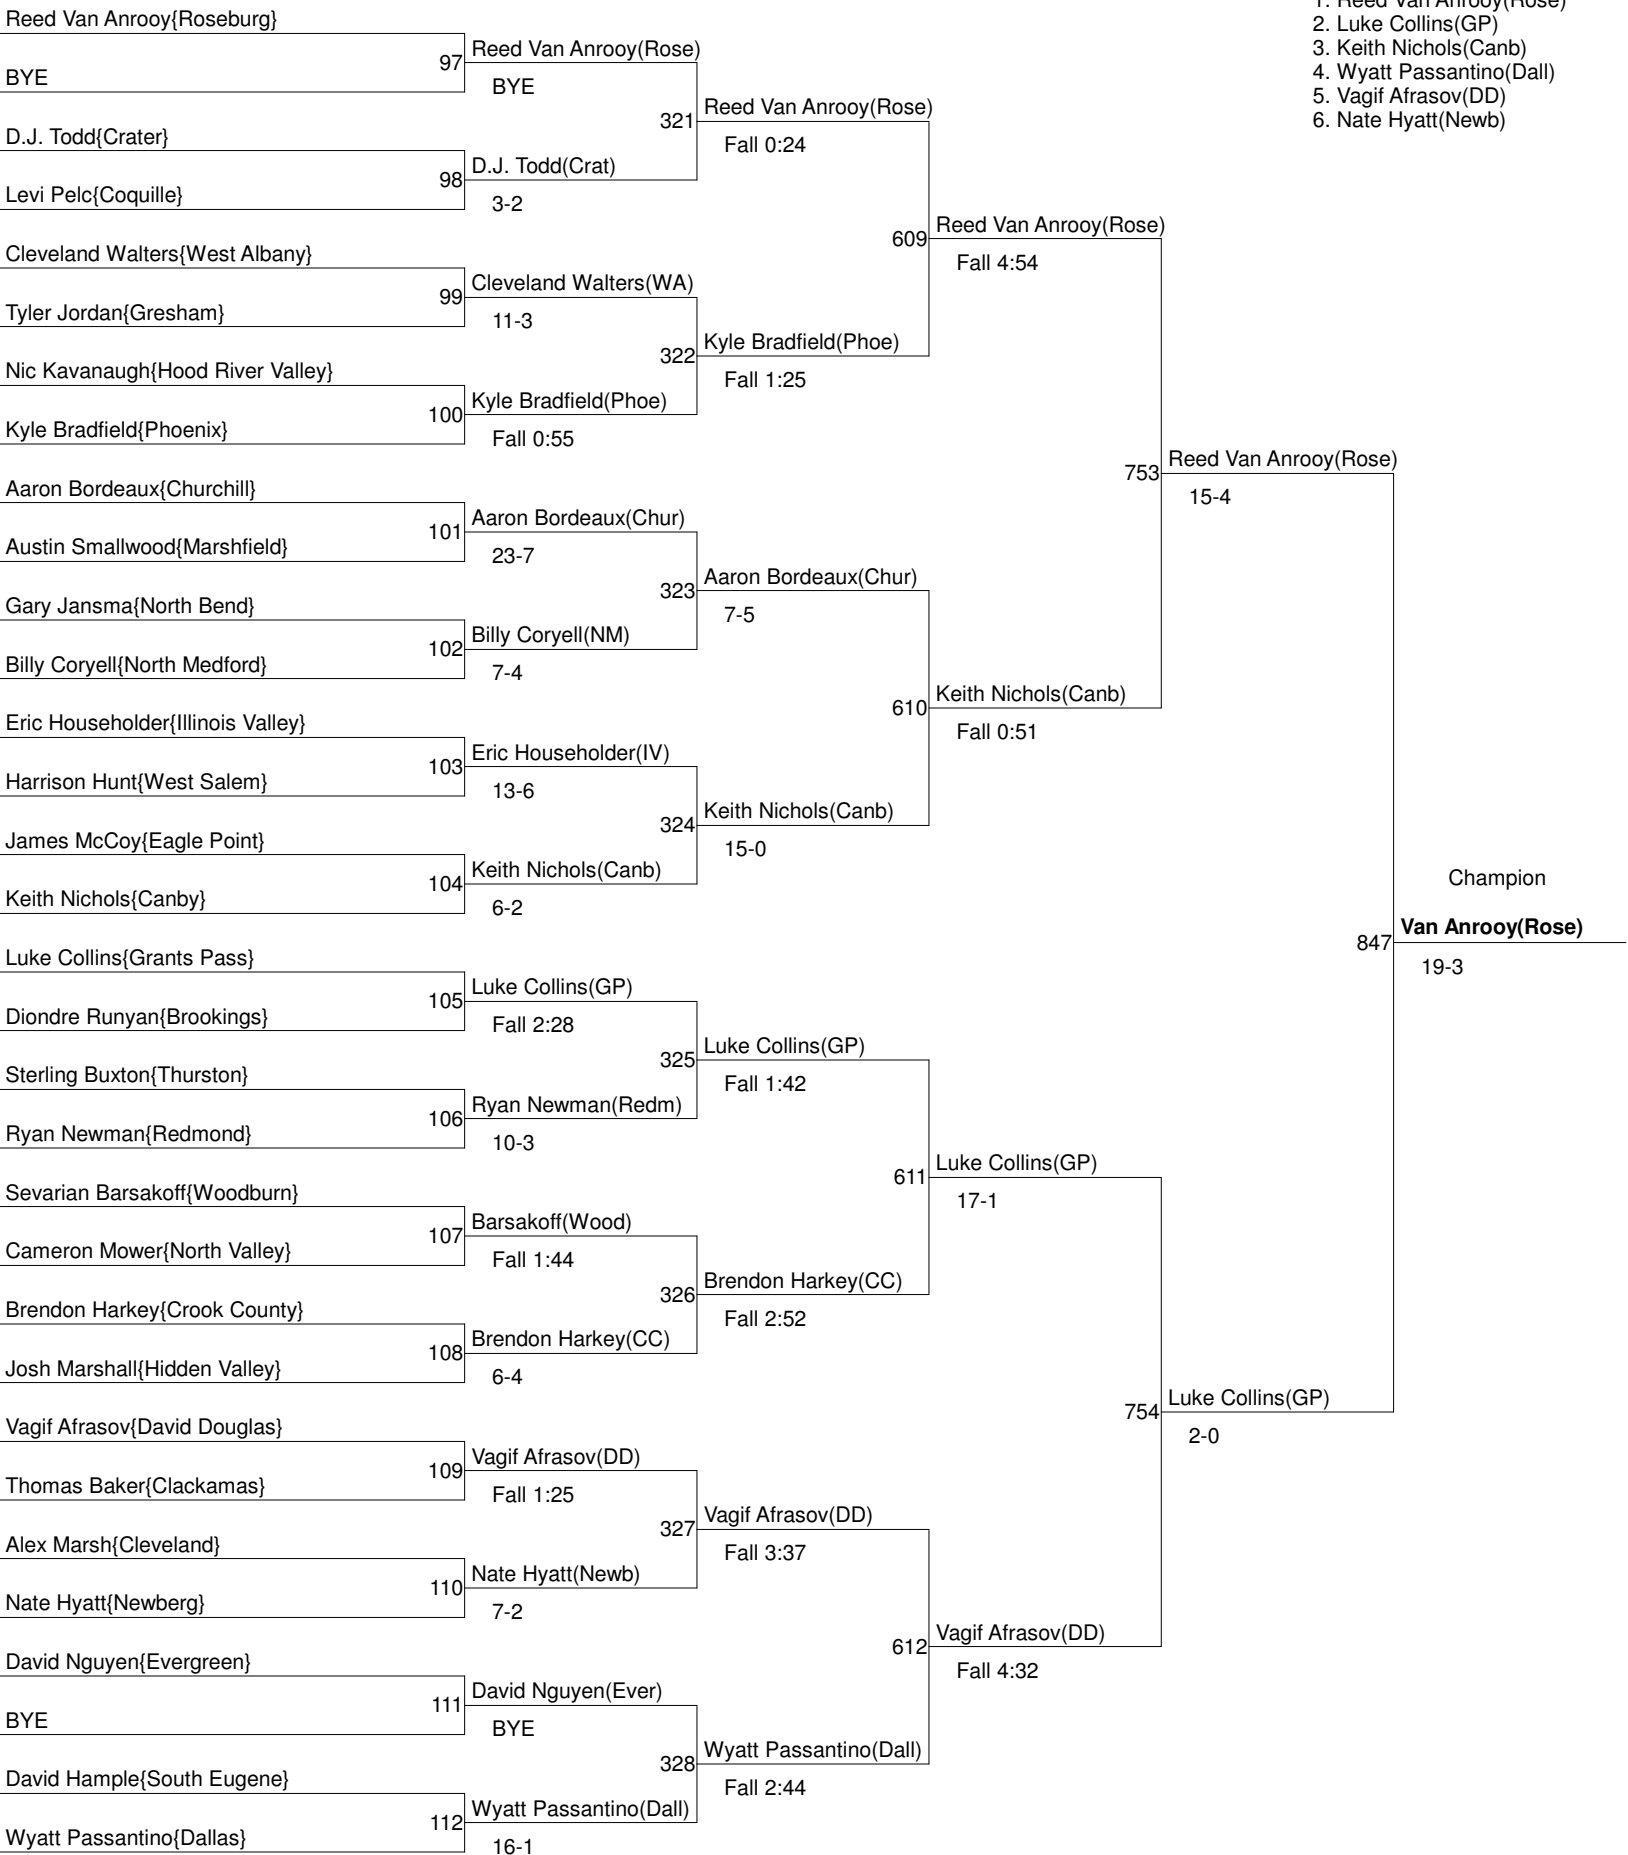

Army Strong Coast Classic

Weight : 145

1. Reed Van Anrooy(Rose)
2. Luke Collins(GP)
3. Keith Nichols(Canb)
4. Wyatt Passantino(Dall)
5. Vagif Afrasov(DD)
6. Nate Hyatt(Newb)