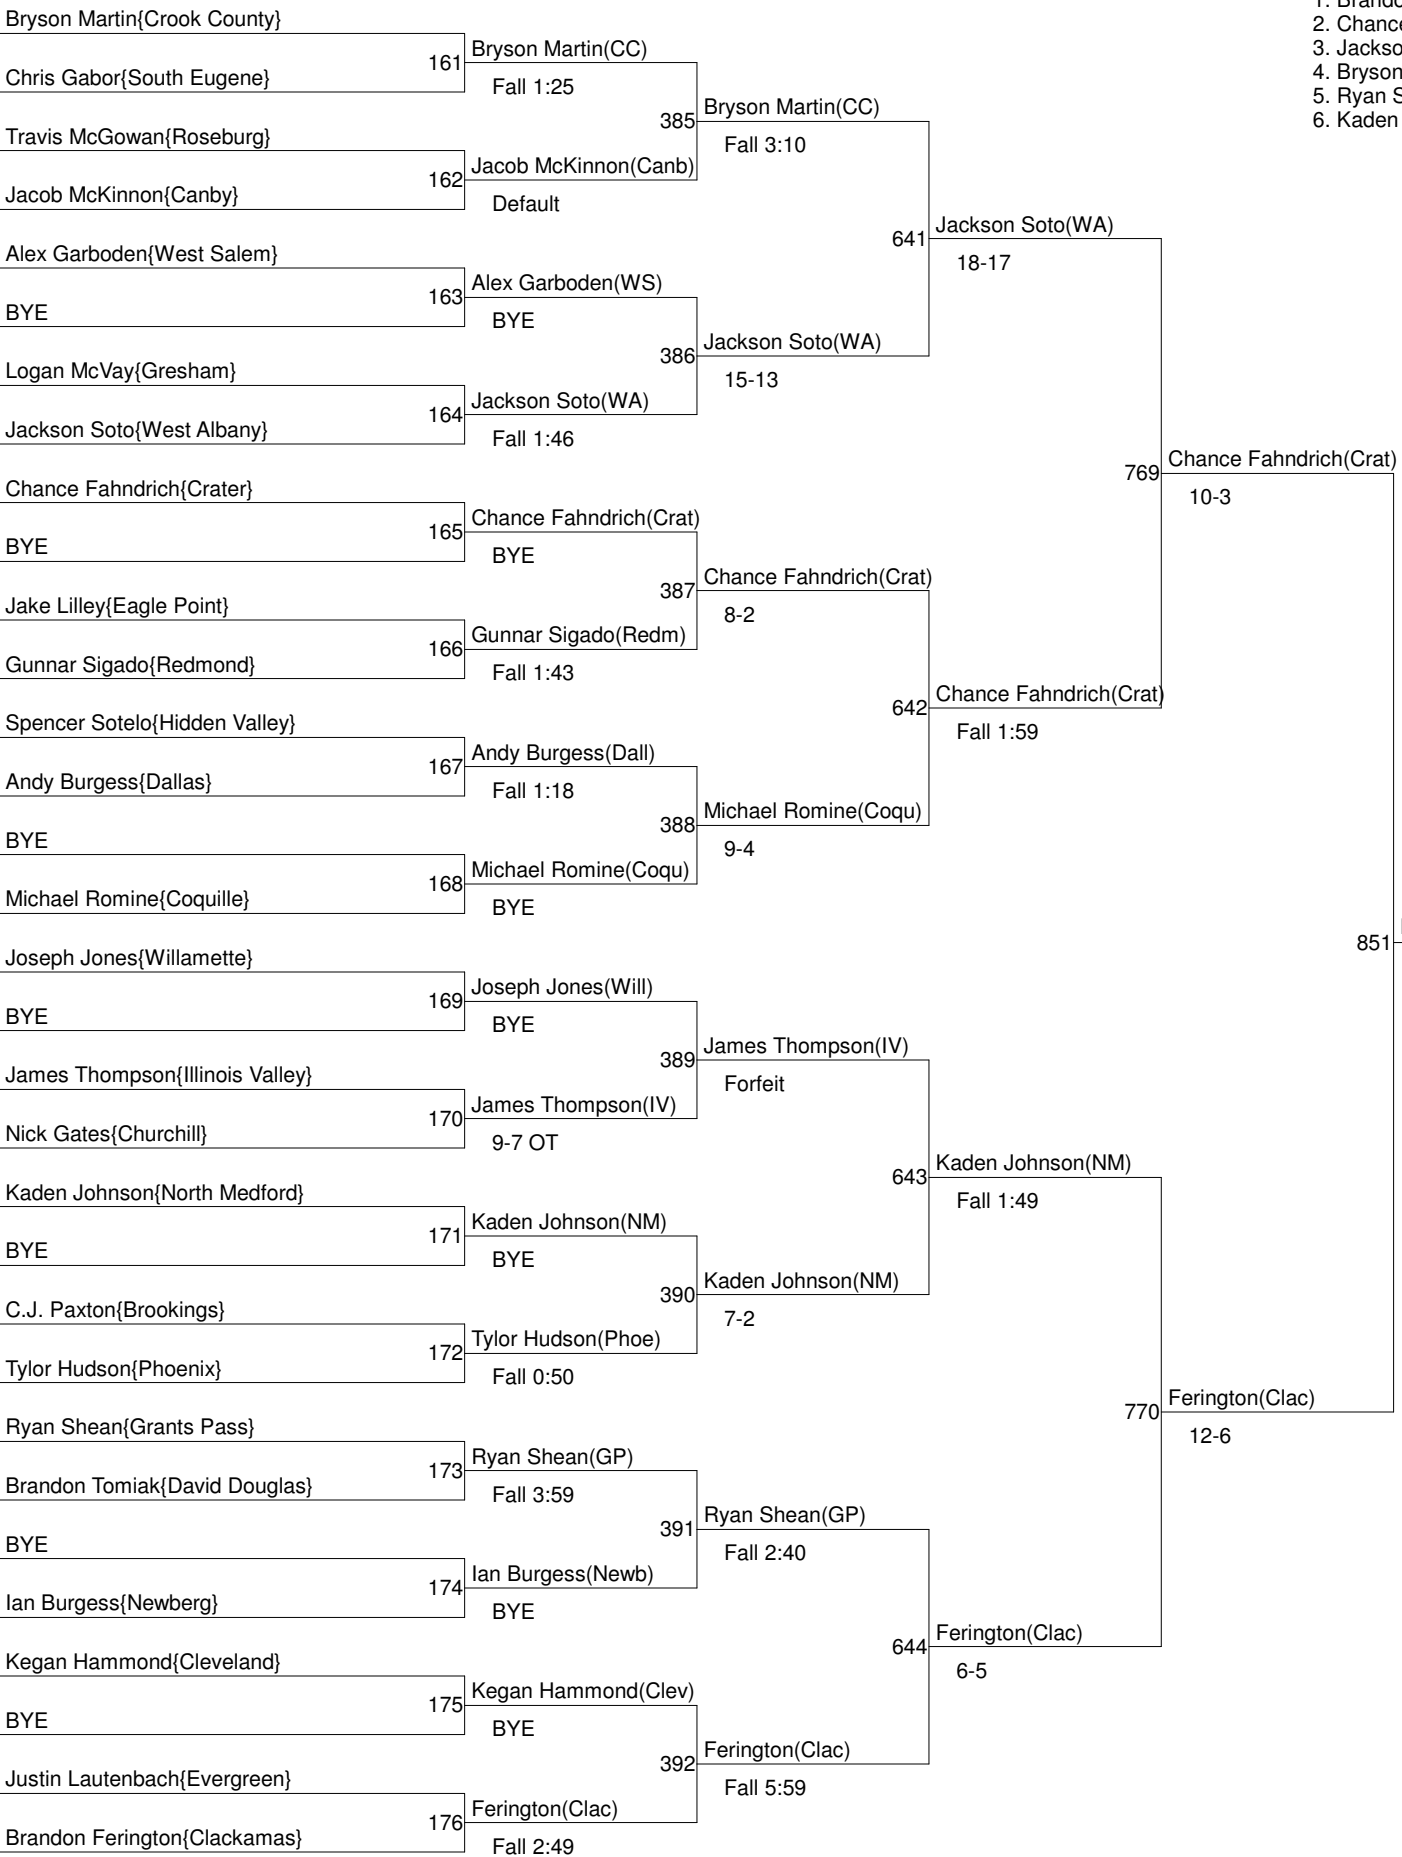

Army Strong Coast Classic

Weight : 182

1. Brandon Ferington(Clac)
2. Chance Fahndrich(Crat)
3. Jackson Soto(WA)
4. Bryson Martin(CC)
5. Ryan Shean(GP)
6. Kaden Johnson(NM)

Champion
Ferington(Clac)