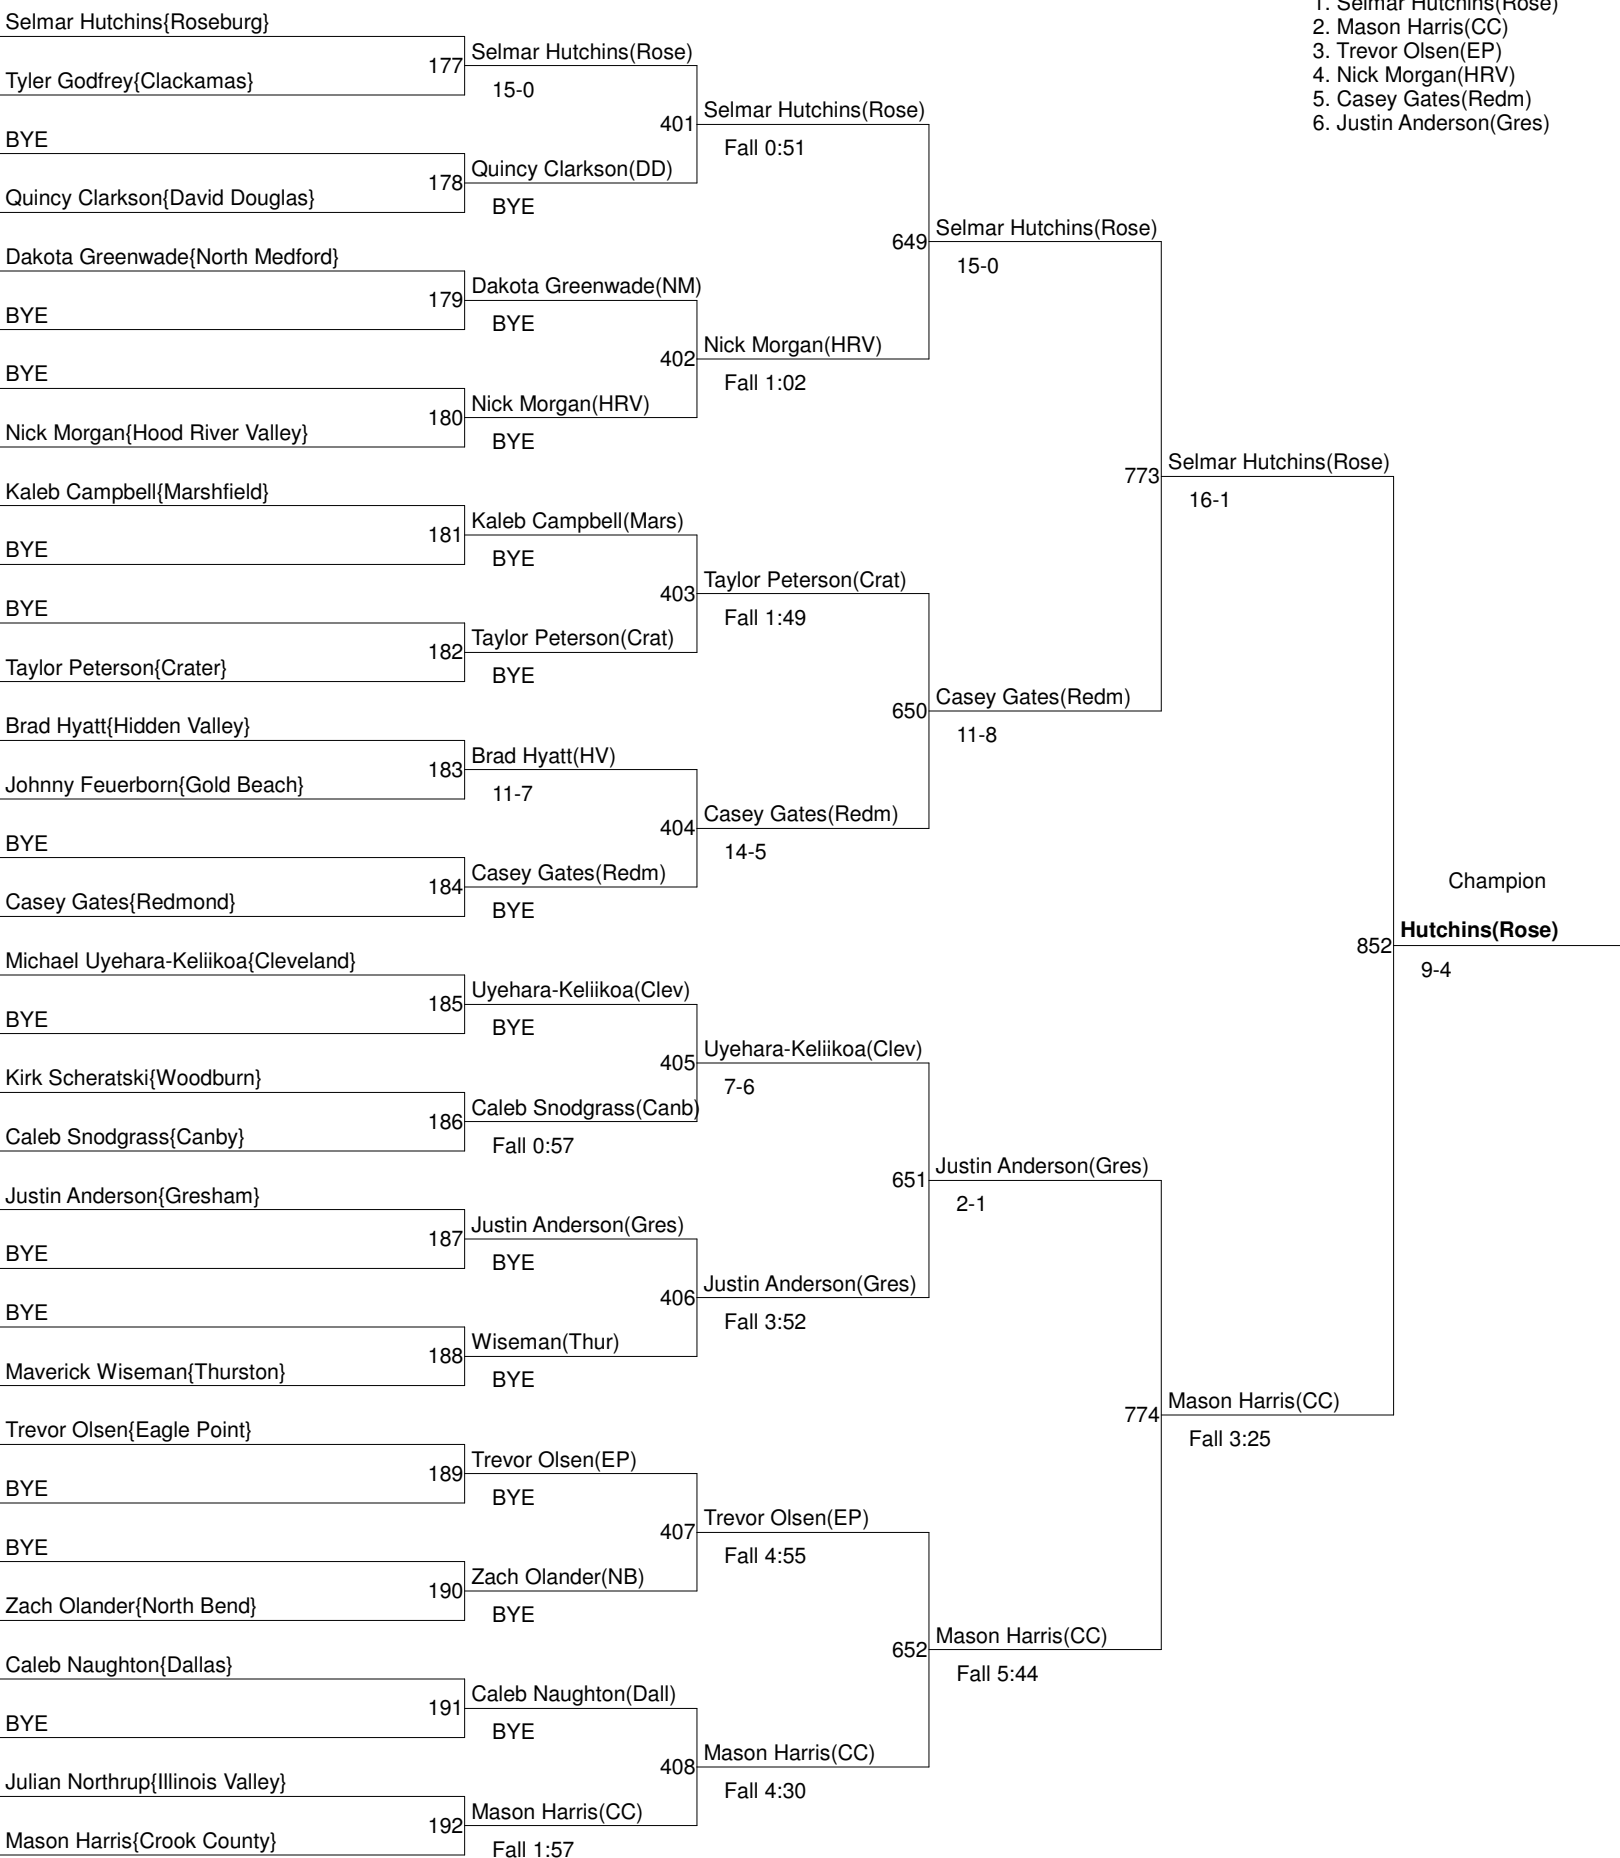

Army Strong Coast Classic

Weight : 195

1. Selmar Hutchins(Rose)
2. Mason Harris(CC)
3. Trevor Olsen(EP)
4. Nick Morgan(HRV)
5. Casey Gates(Redm)
6. Justin Anderson(Gres)