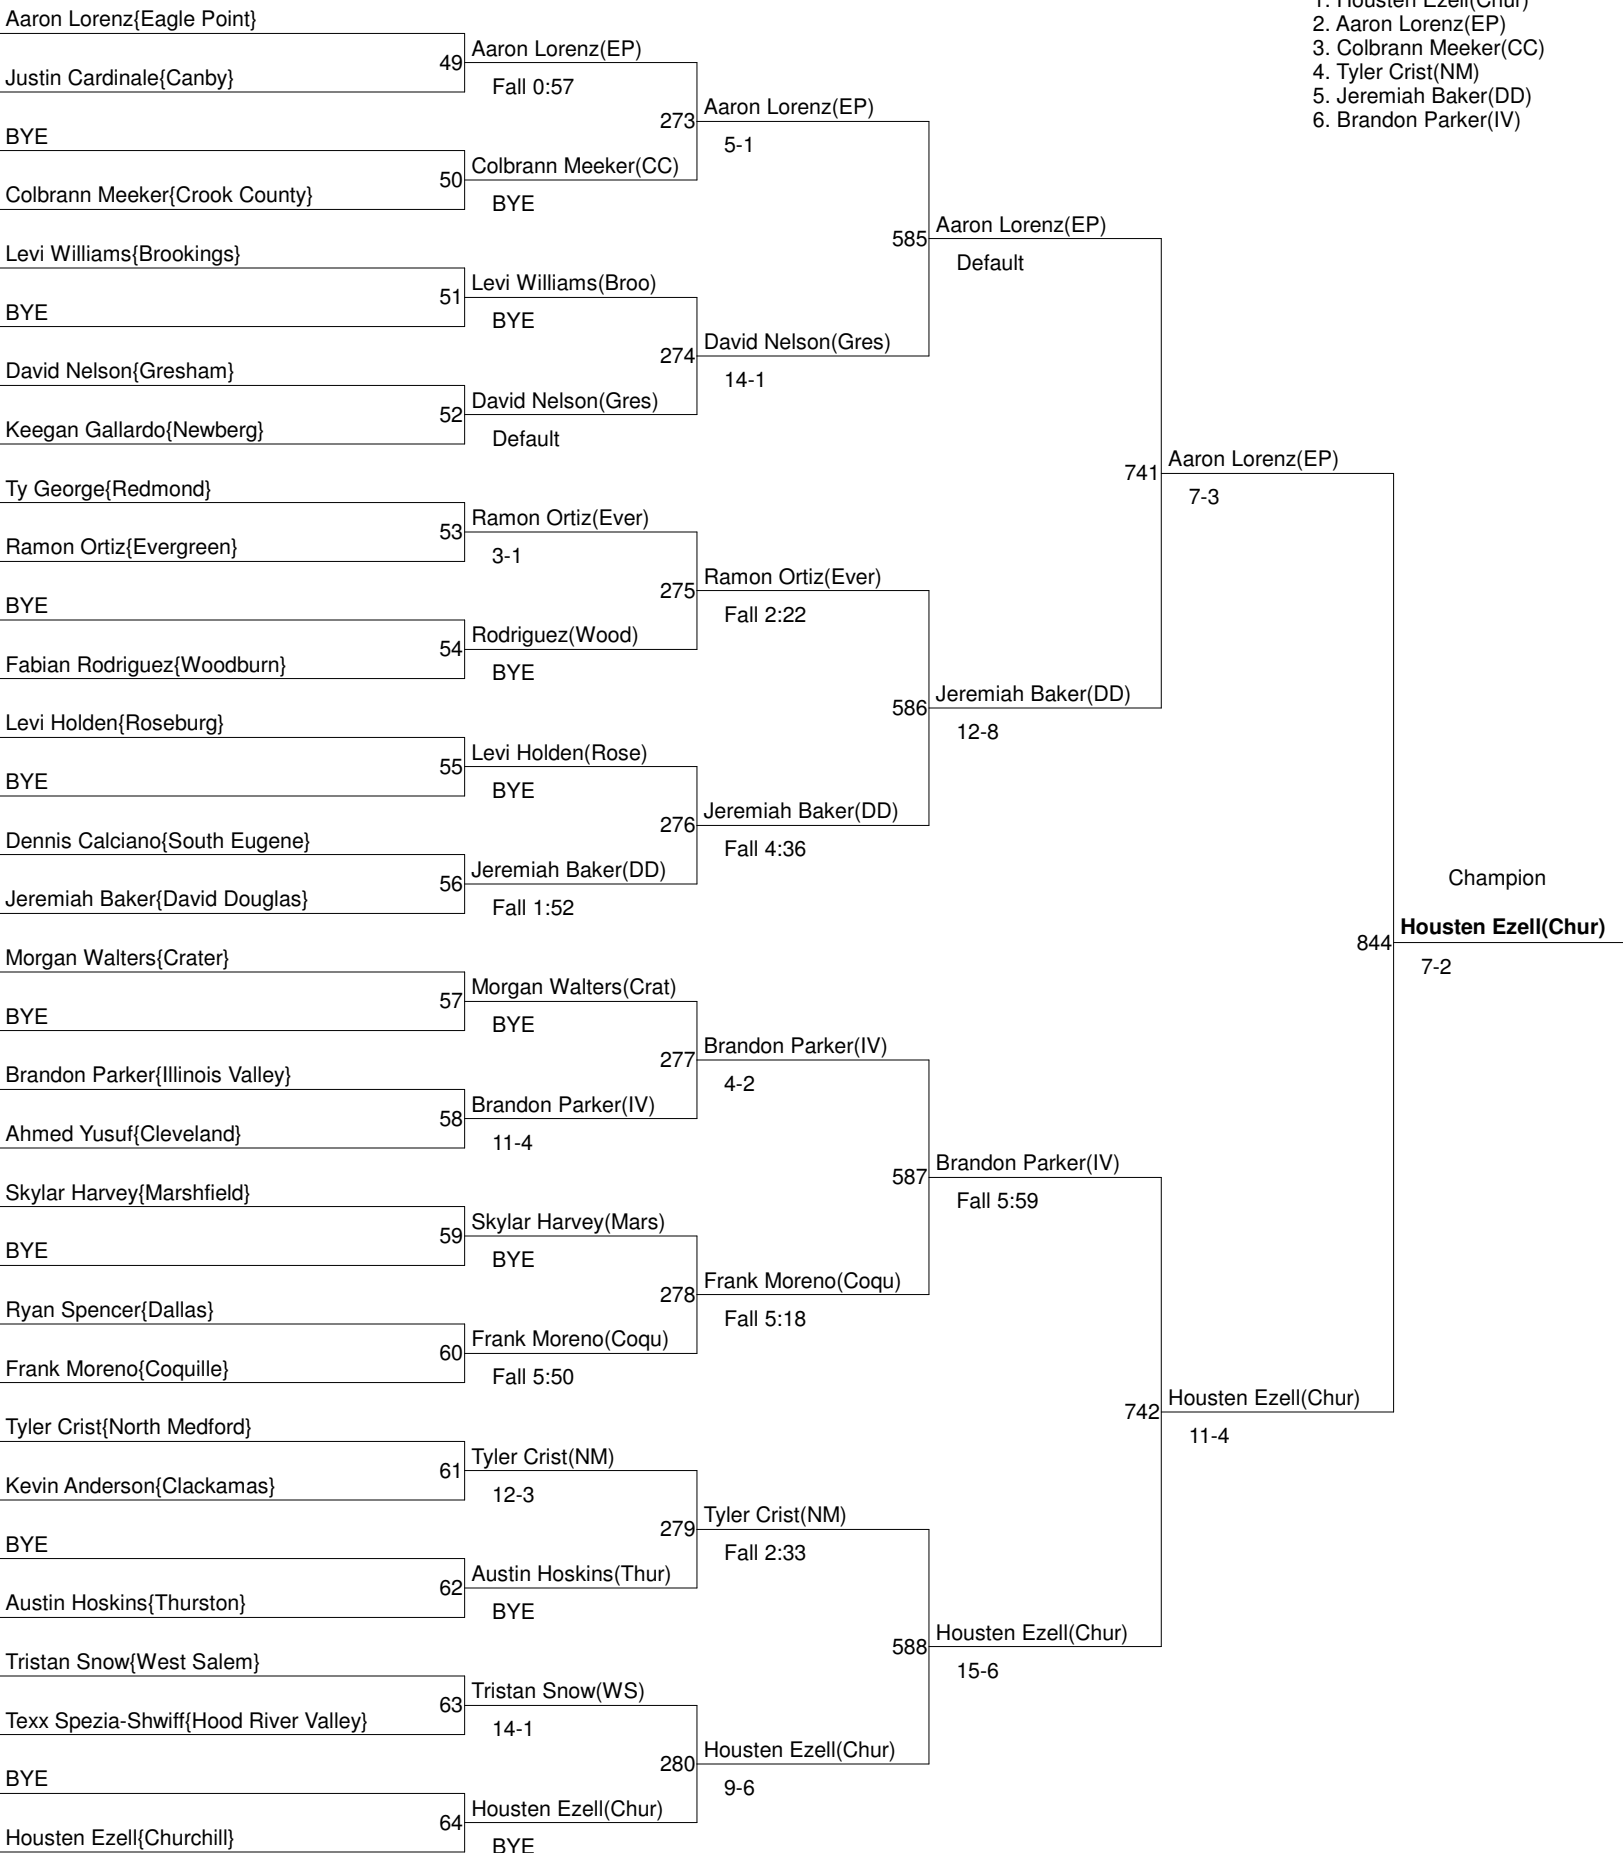

Army Strong Coast Classic

Weight : 126

1. Houston Ezell(Chur)
2. Aaron Lorenz(EP)
3. Colbrann Meeker(CC)
4. Tyler Crist(NM)
5. Jeremiah Baker(DD)
6. Brandon Parker(IV)