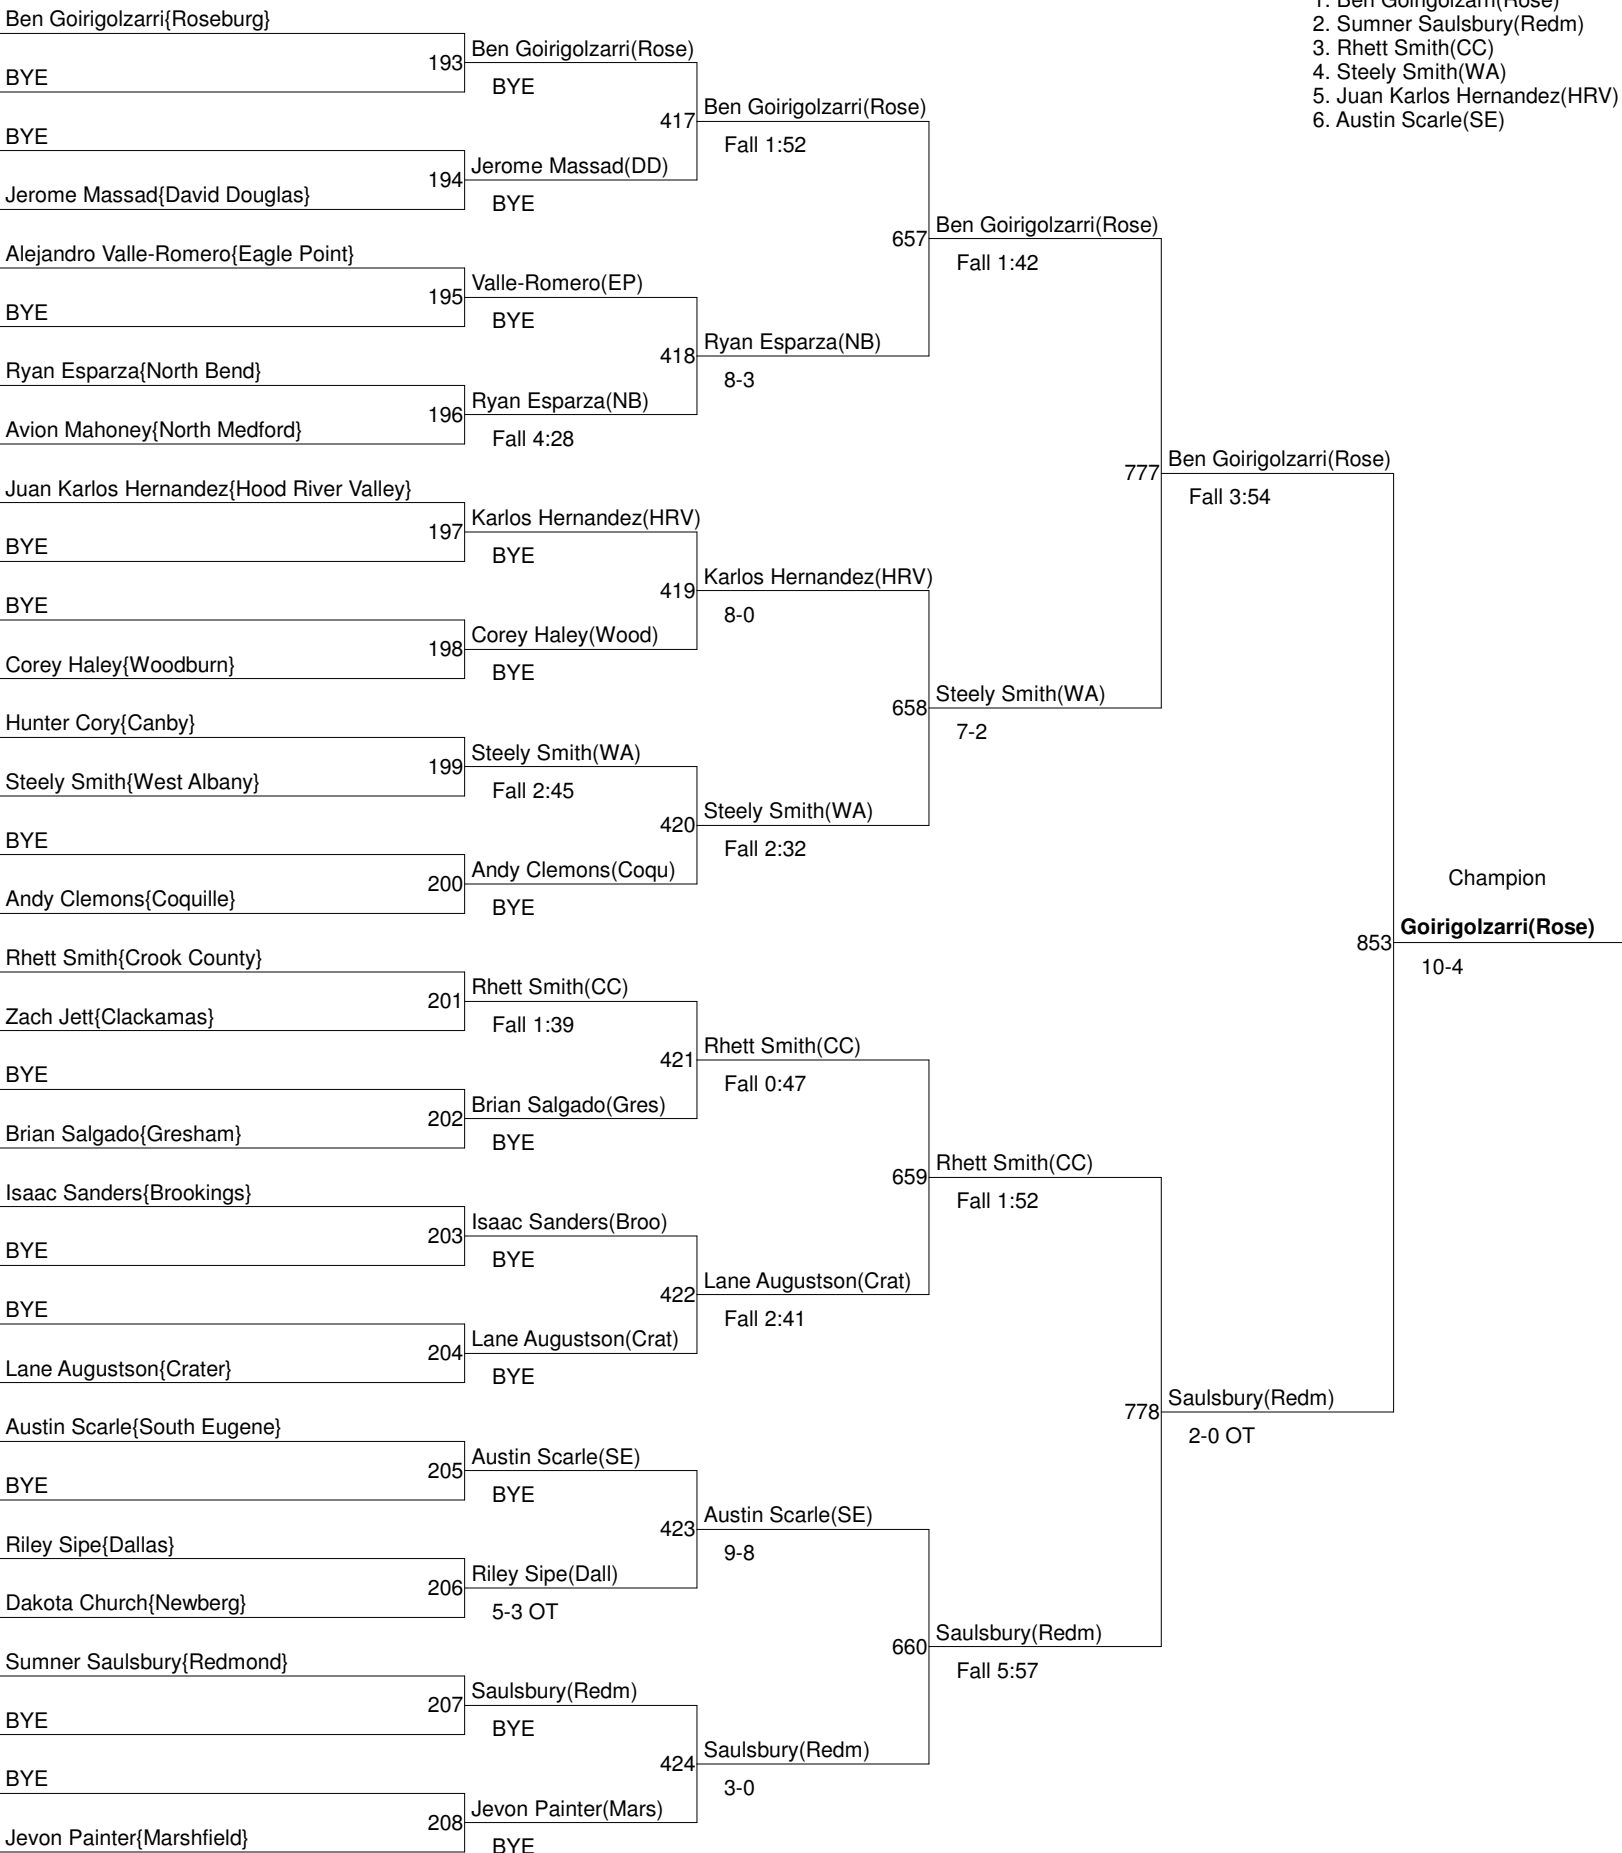

Army Strong Coast Classic

Weight : 220

1. Ben Goirigolzarri(Rose)
2. Sumner Saulsbury(Redm)
3. Rhett Smith(CC)
4. Steely Smith(WA)
5. Juan Karlos Hernandez(HRV)
6. Austin Scarle(SE)