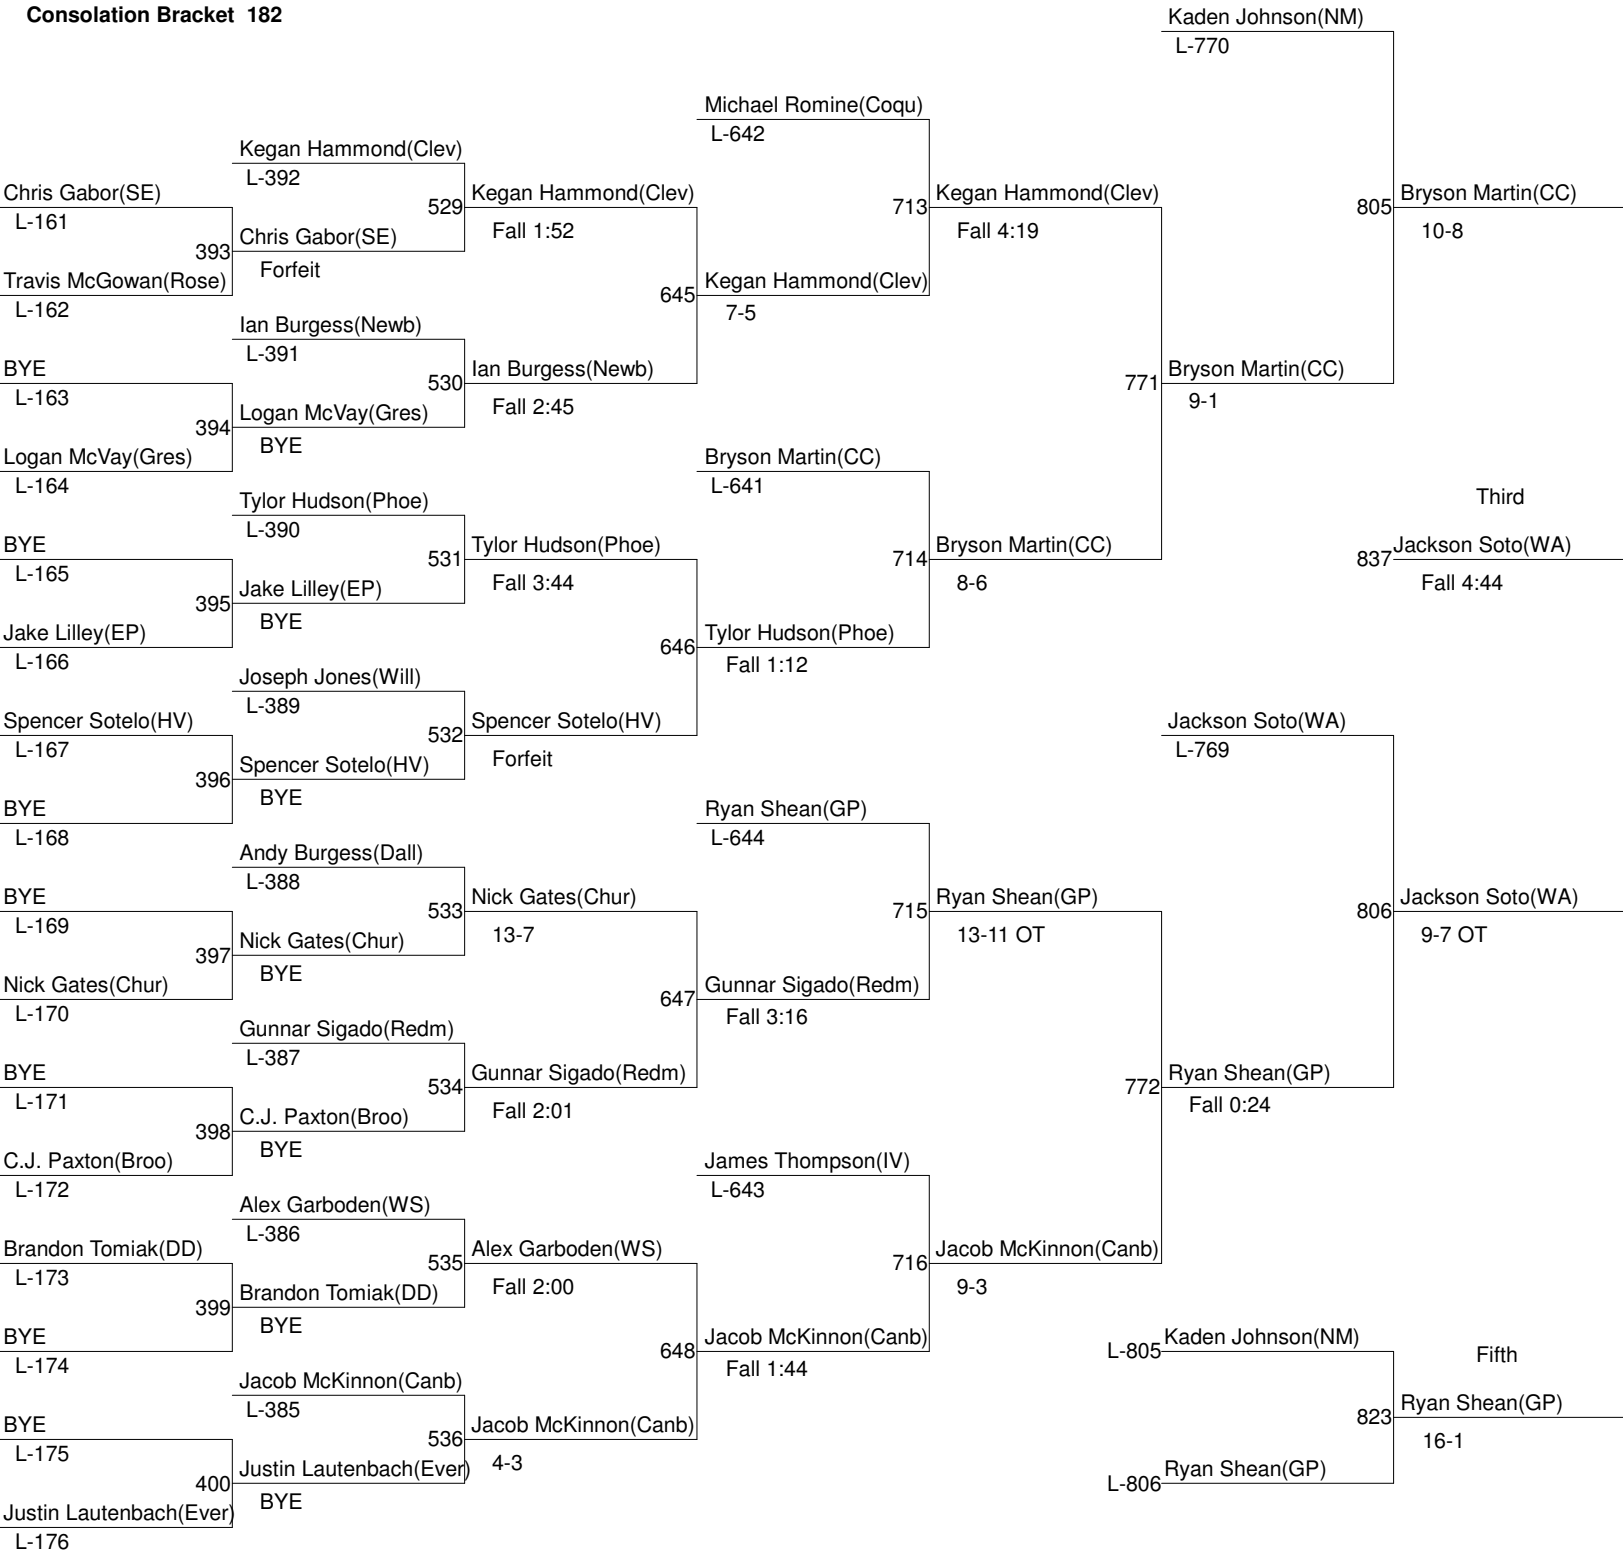

Consolation Bracket 182