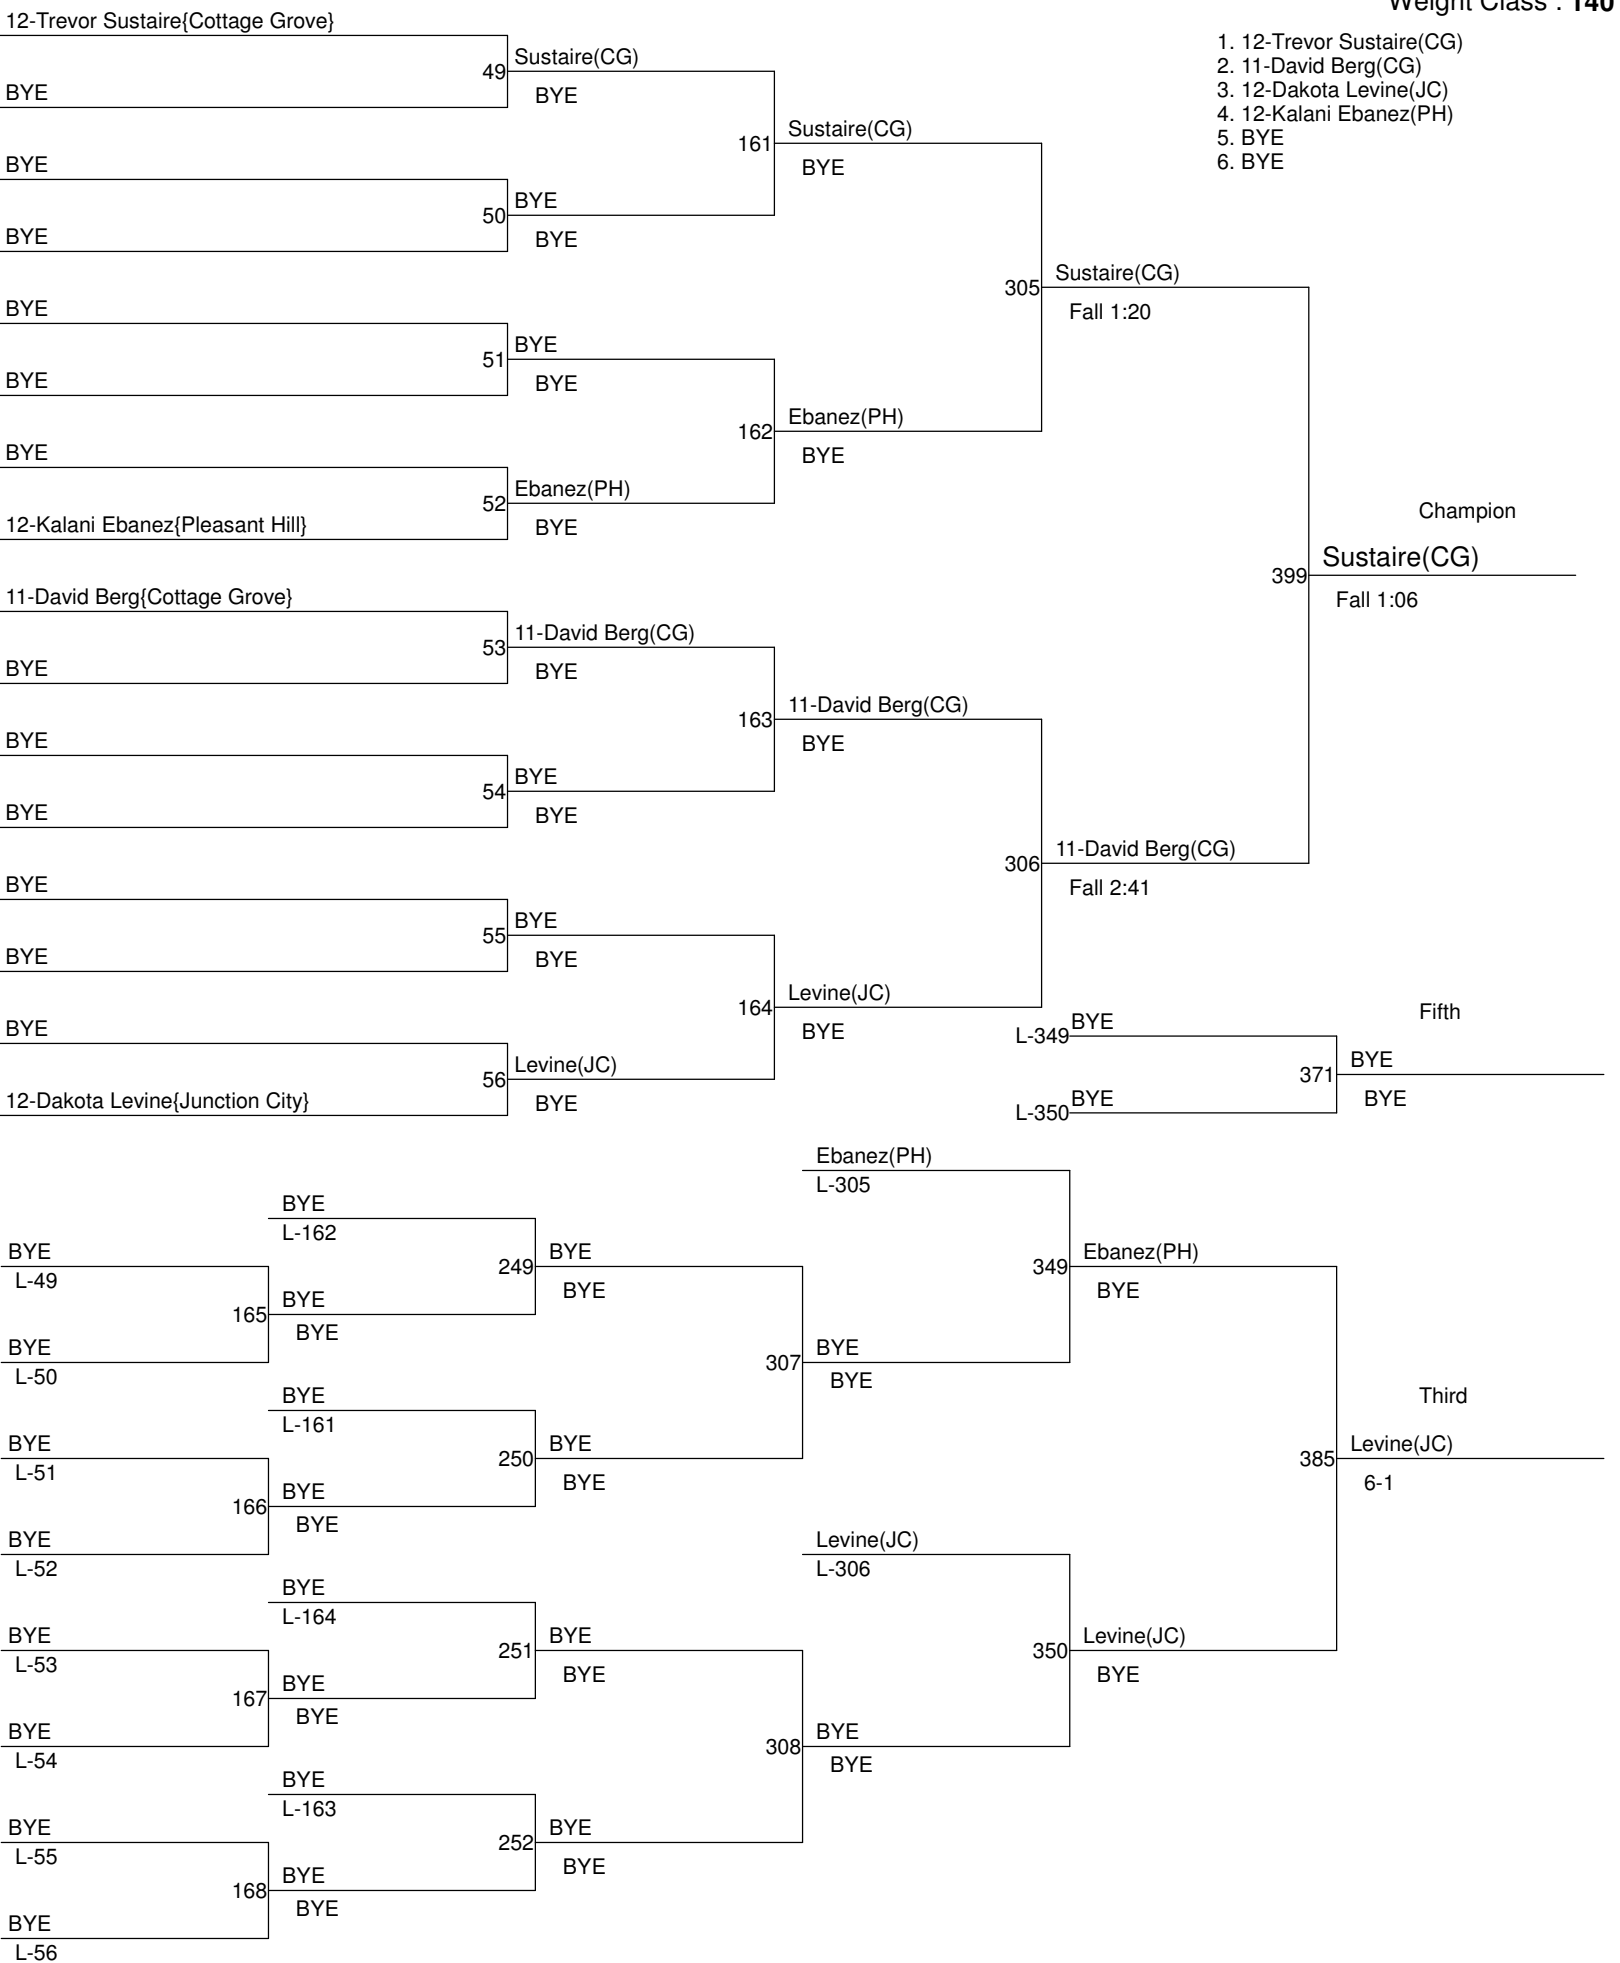

Sky-Em District Championships

Weight Class : 140