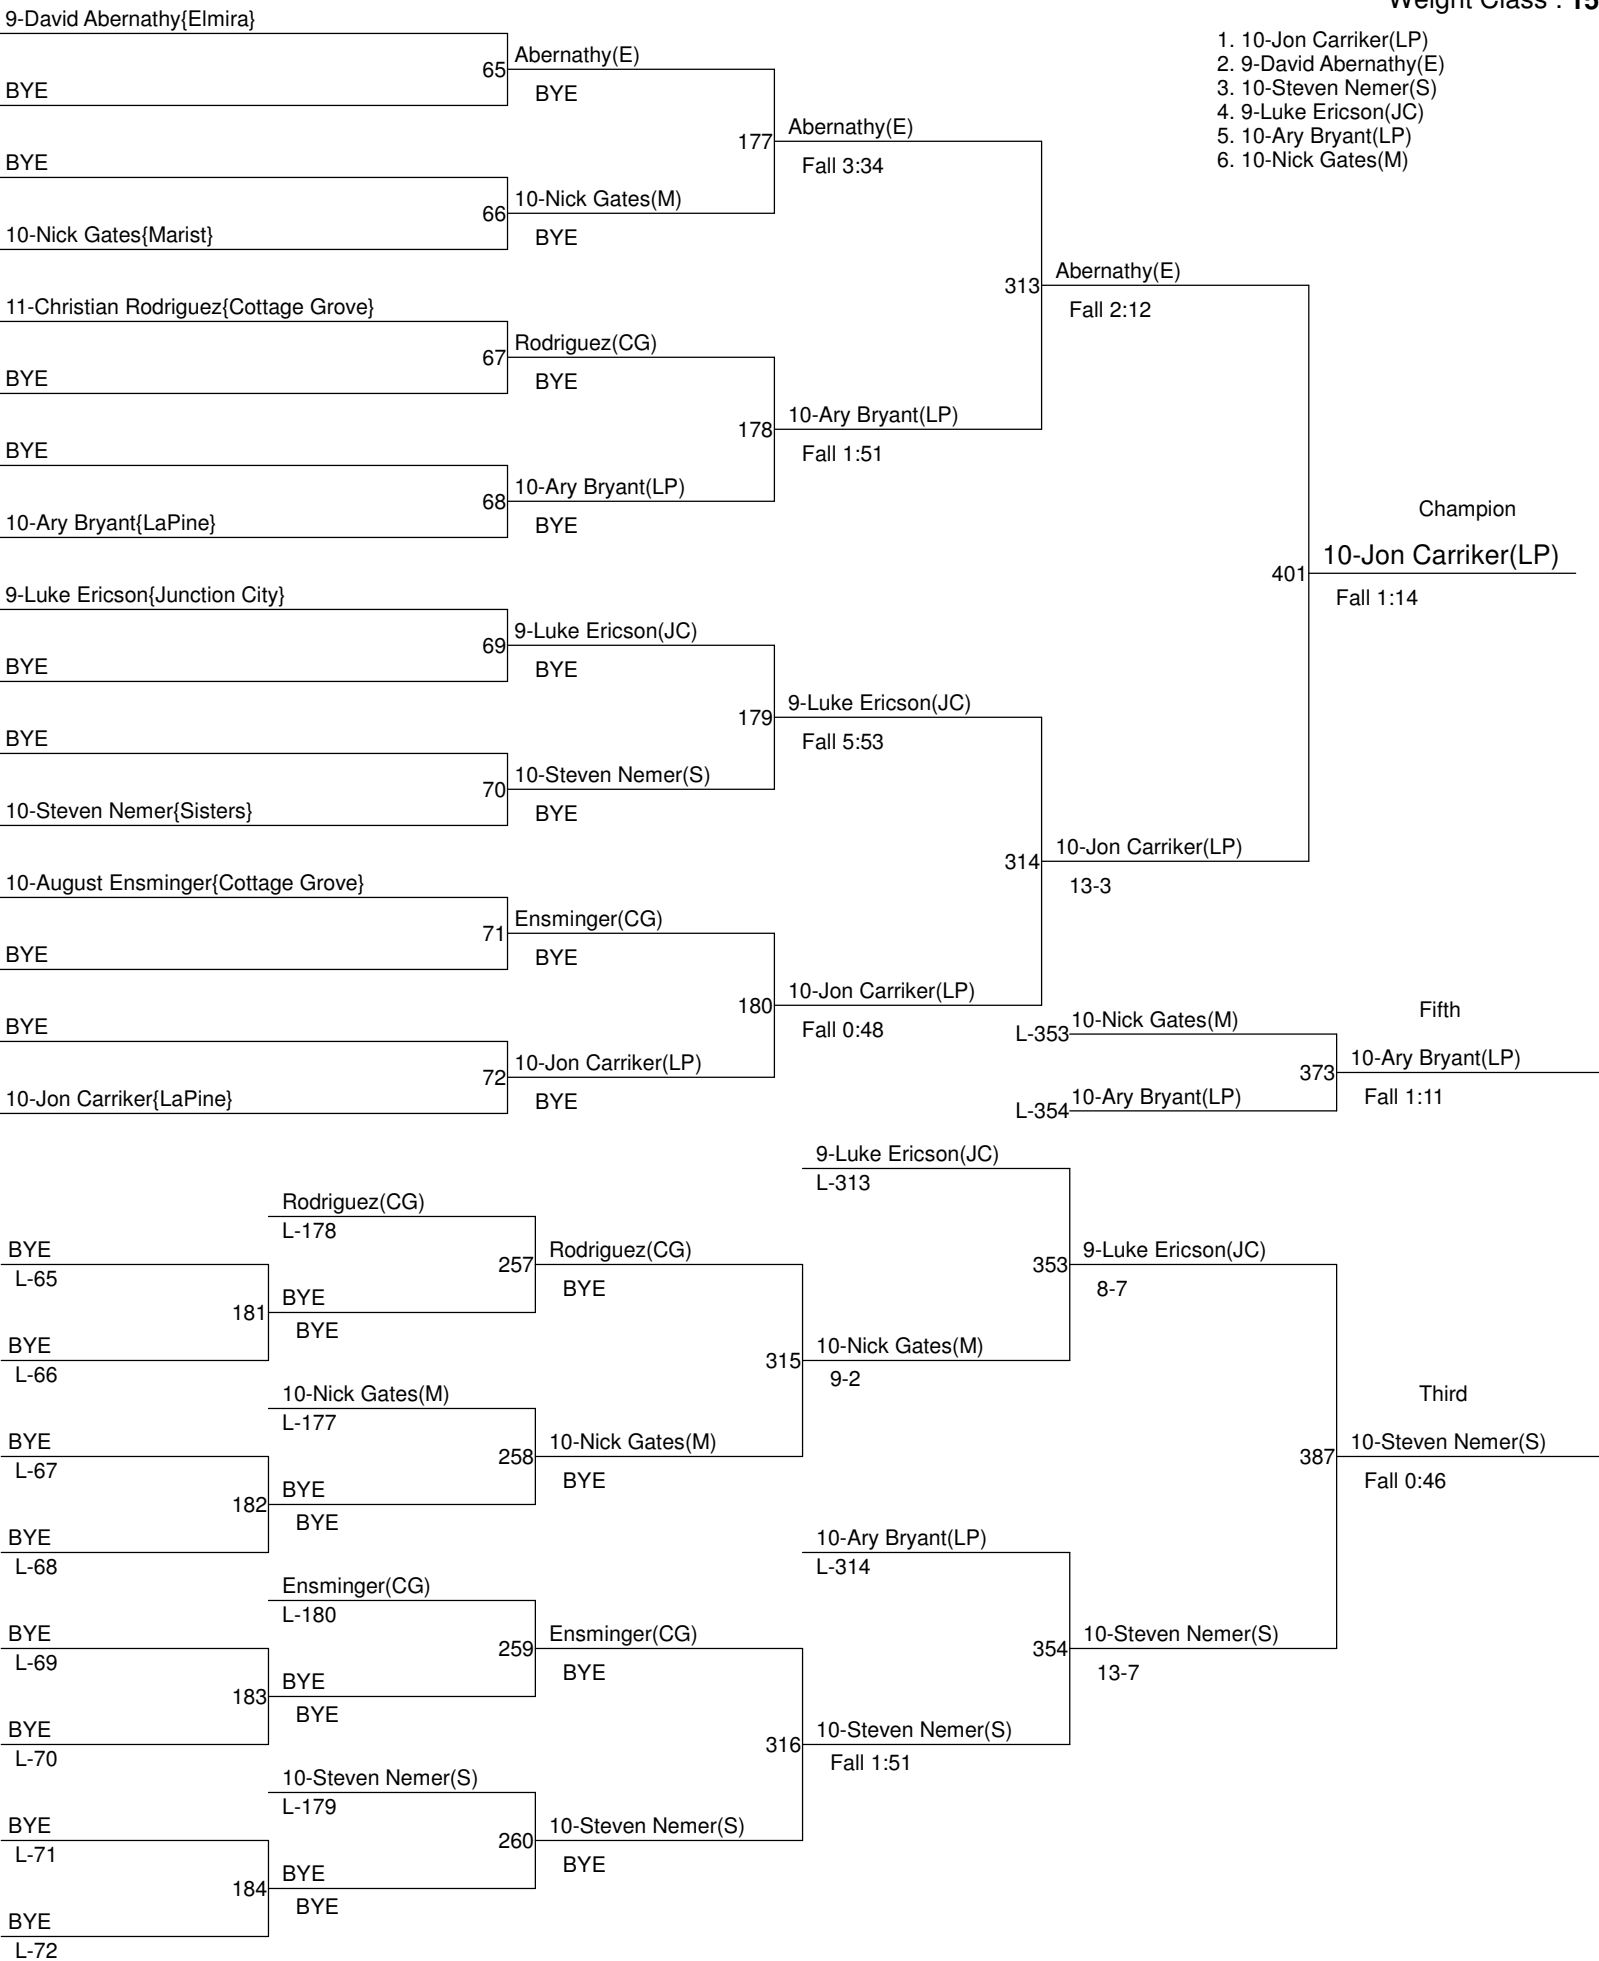

Sky-Em District Championships

Weight Class : 152