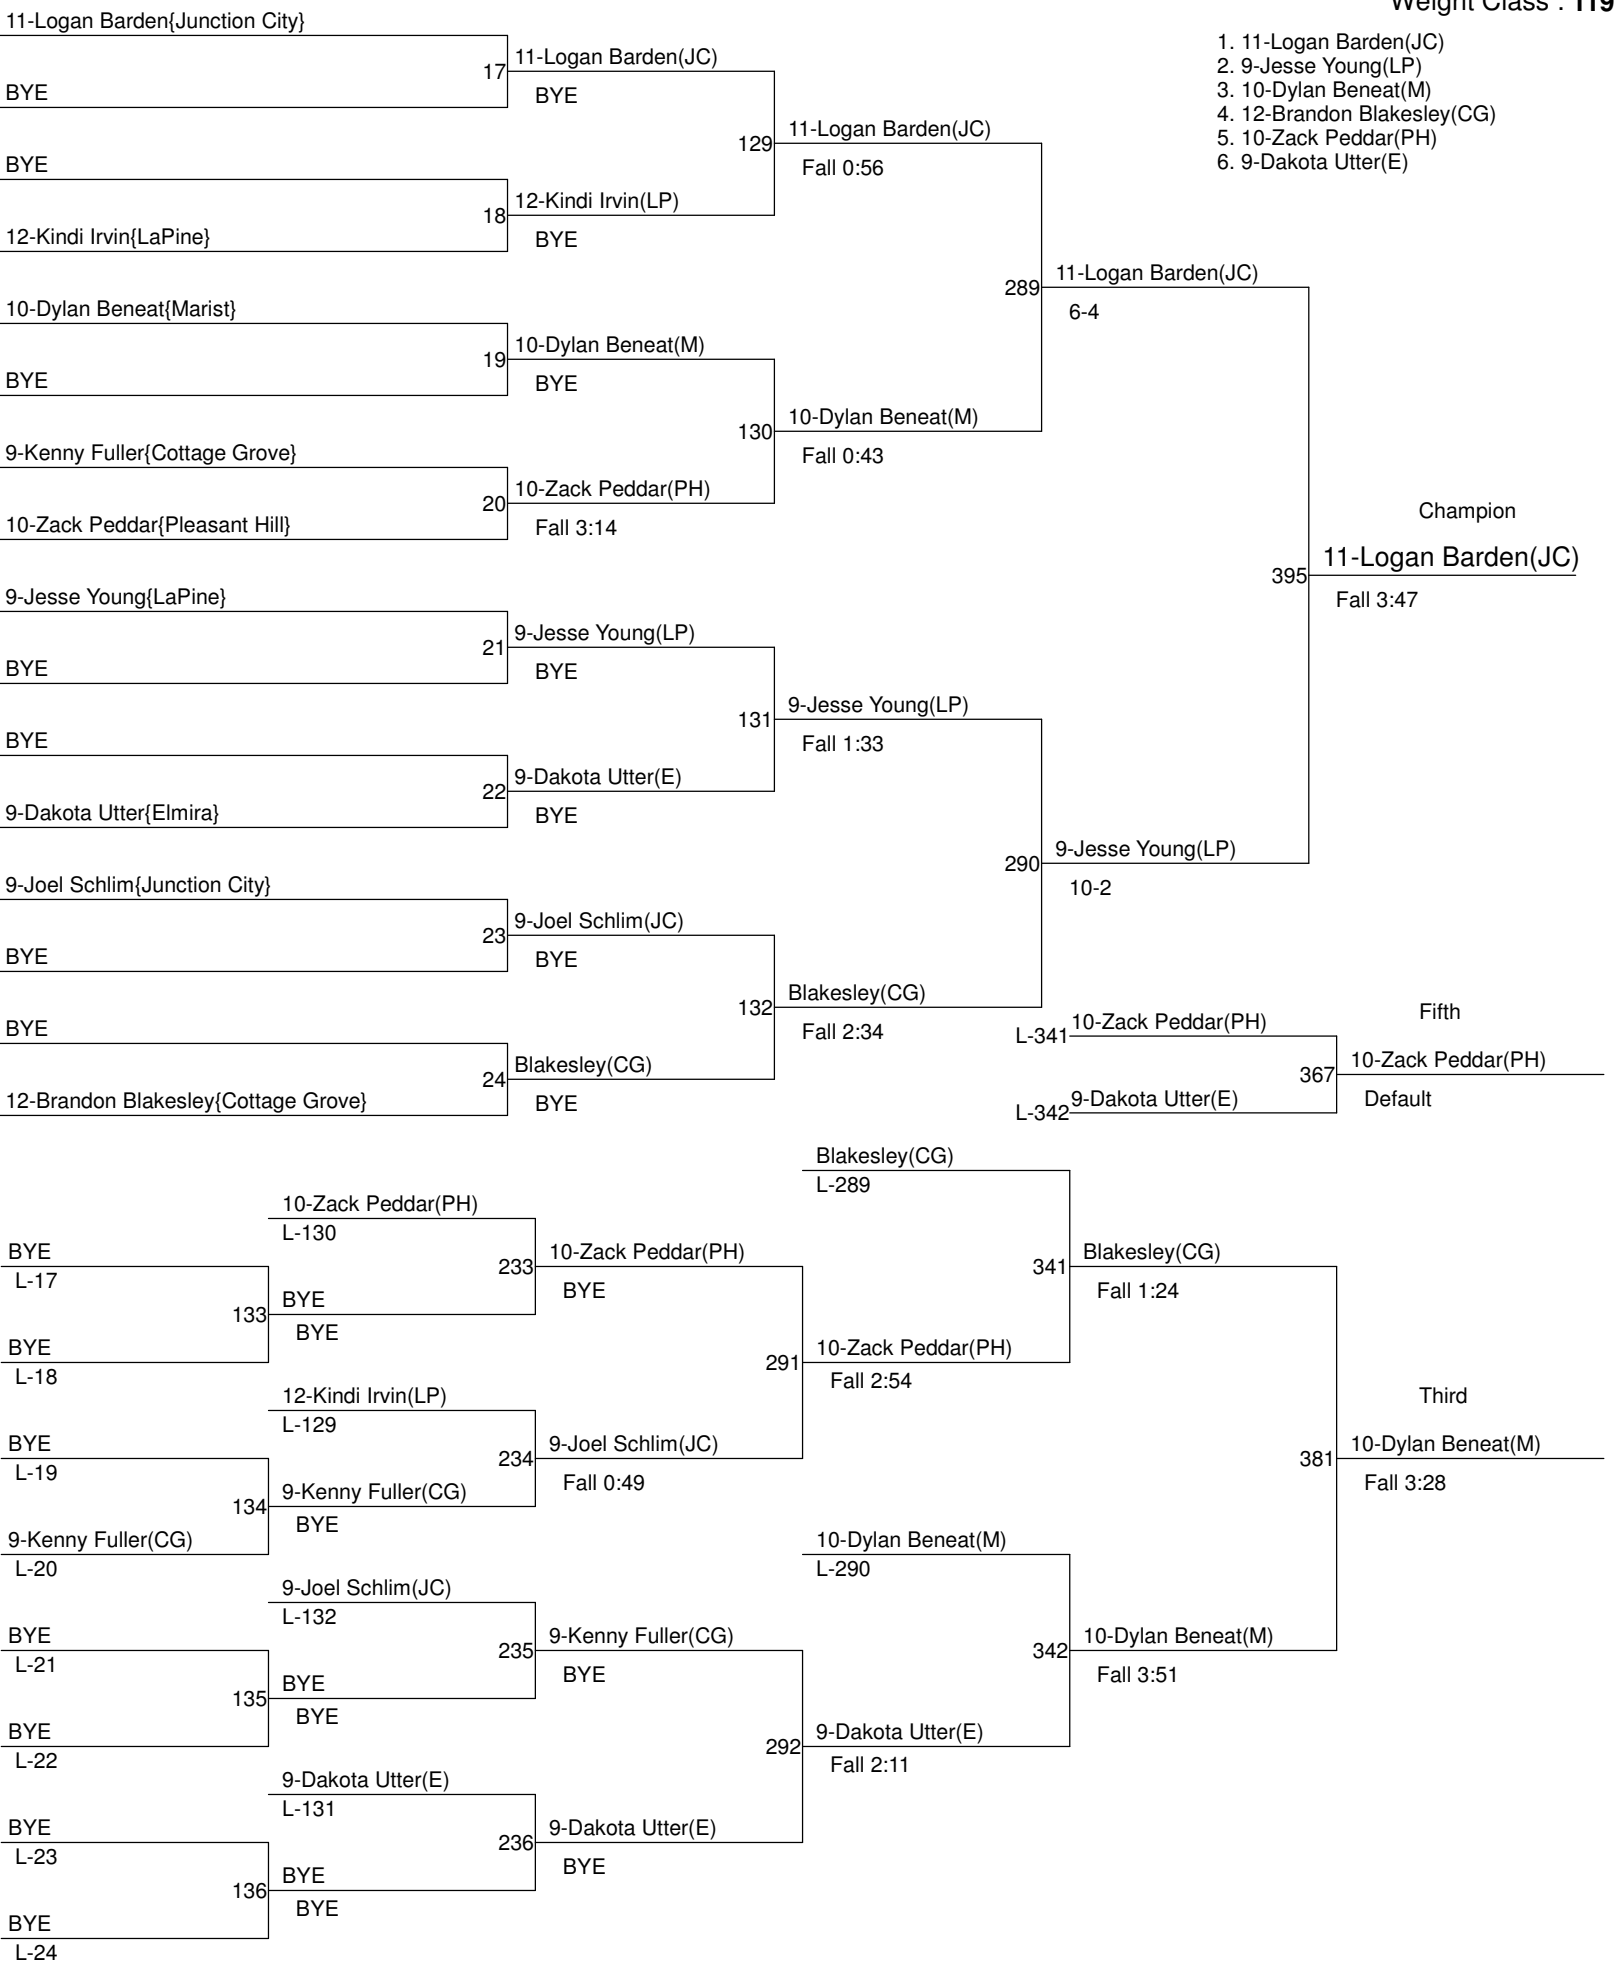

Sky-Em District Championships

Weight Class : 103

Sky-Em District Championships

Weight Class : 112

Sky-Em District Championships

Weight Class : **119**

Sky-Em District Championships

Weight Class : 125