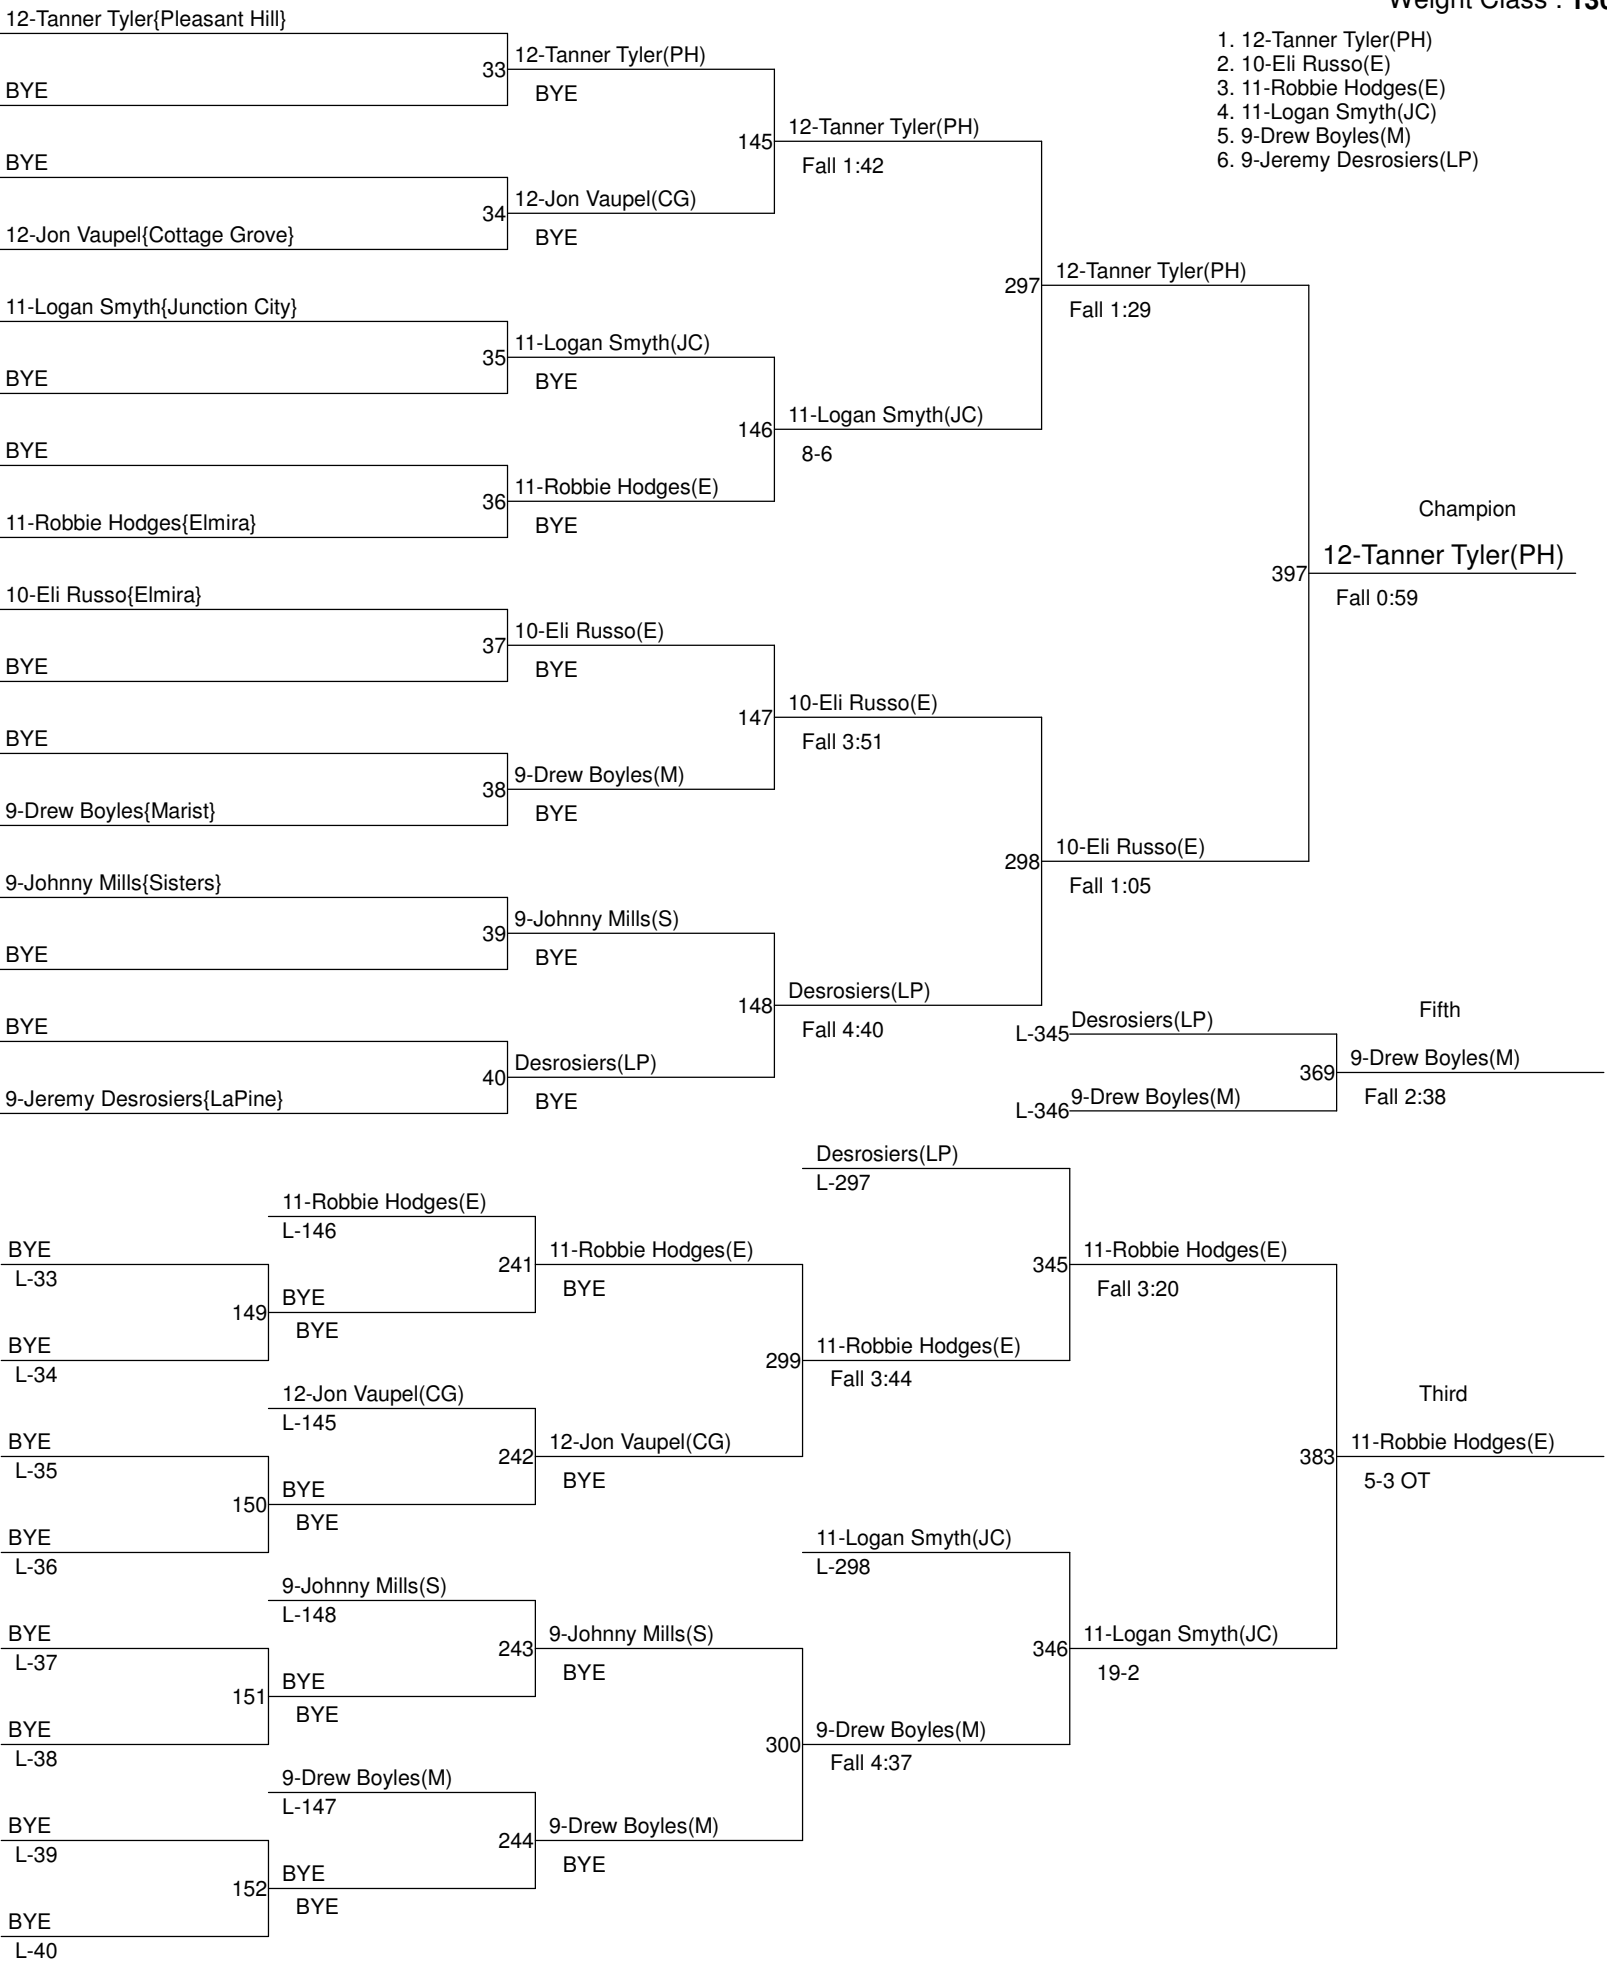

Sky-Em District Championships

Weight Class : 130