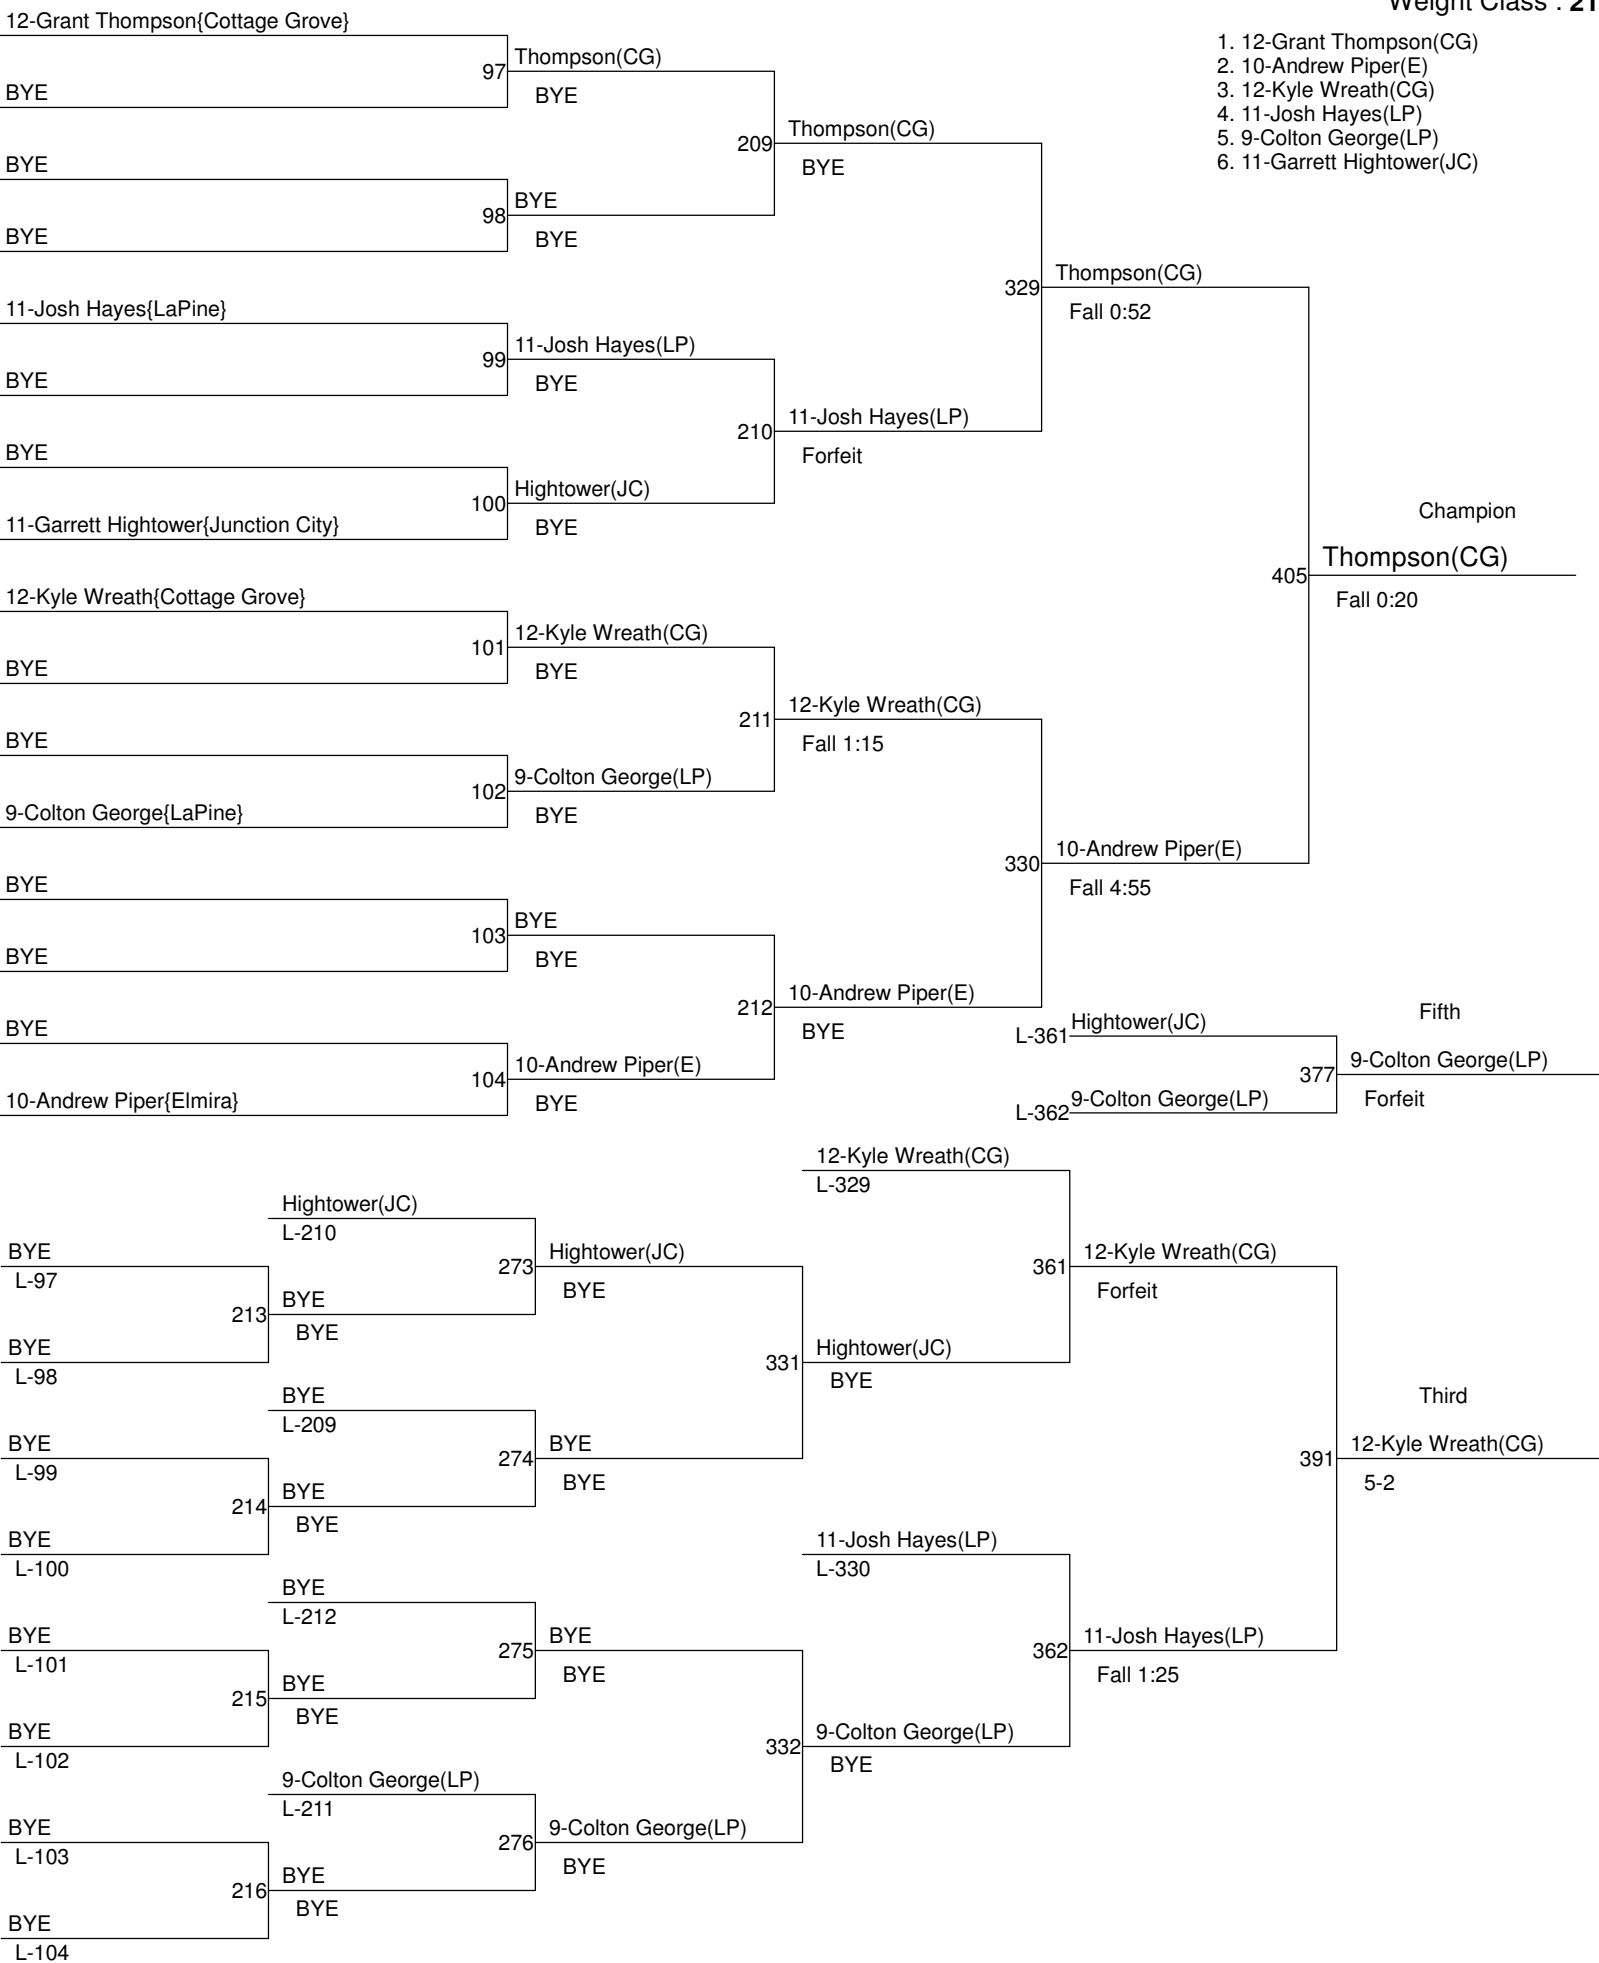

Sky-Em District Championships

Weight Class : 215