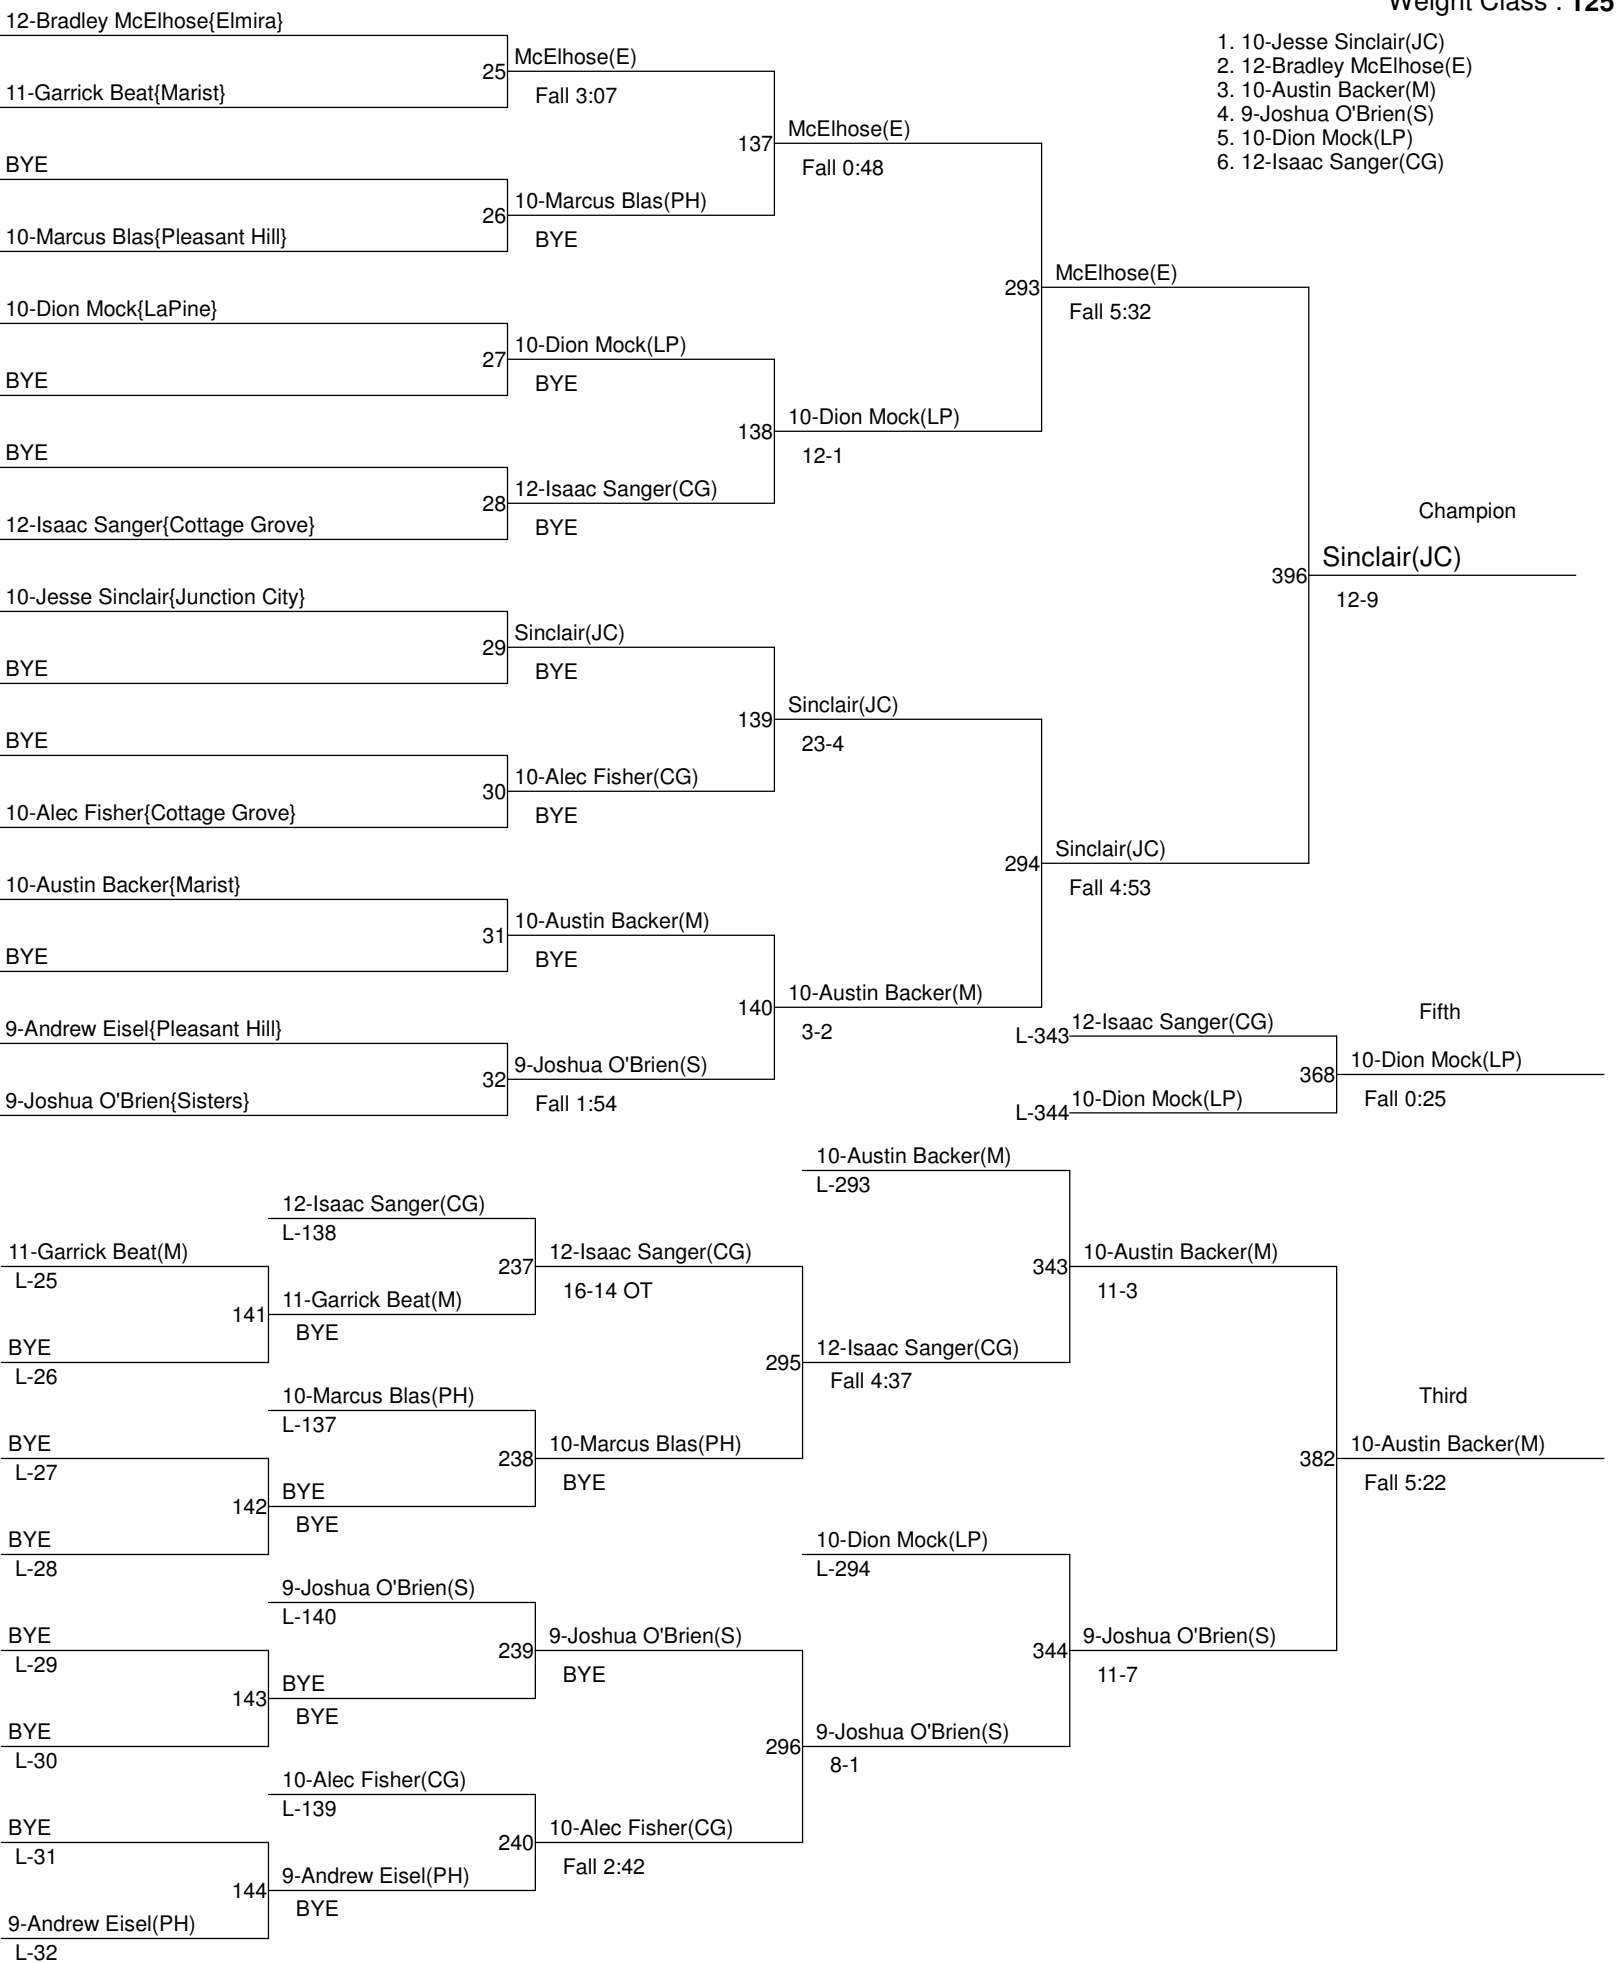

Sky-Em District Championships

Weight Class : 103

Sky-Em District Championships

Weight Class : 112

Sky-Em District Championships

Weight Class : **119**

Sky-Em District Championships

Weight Class : 125