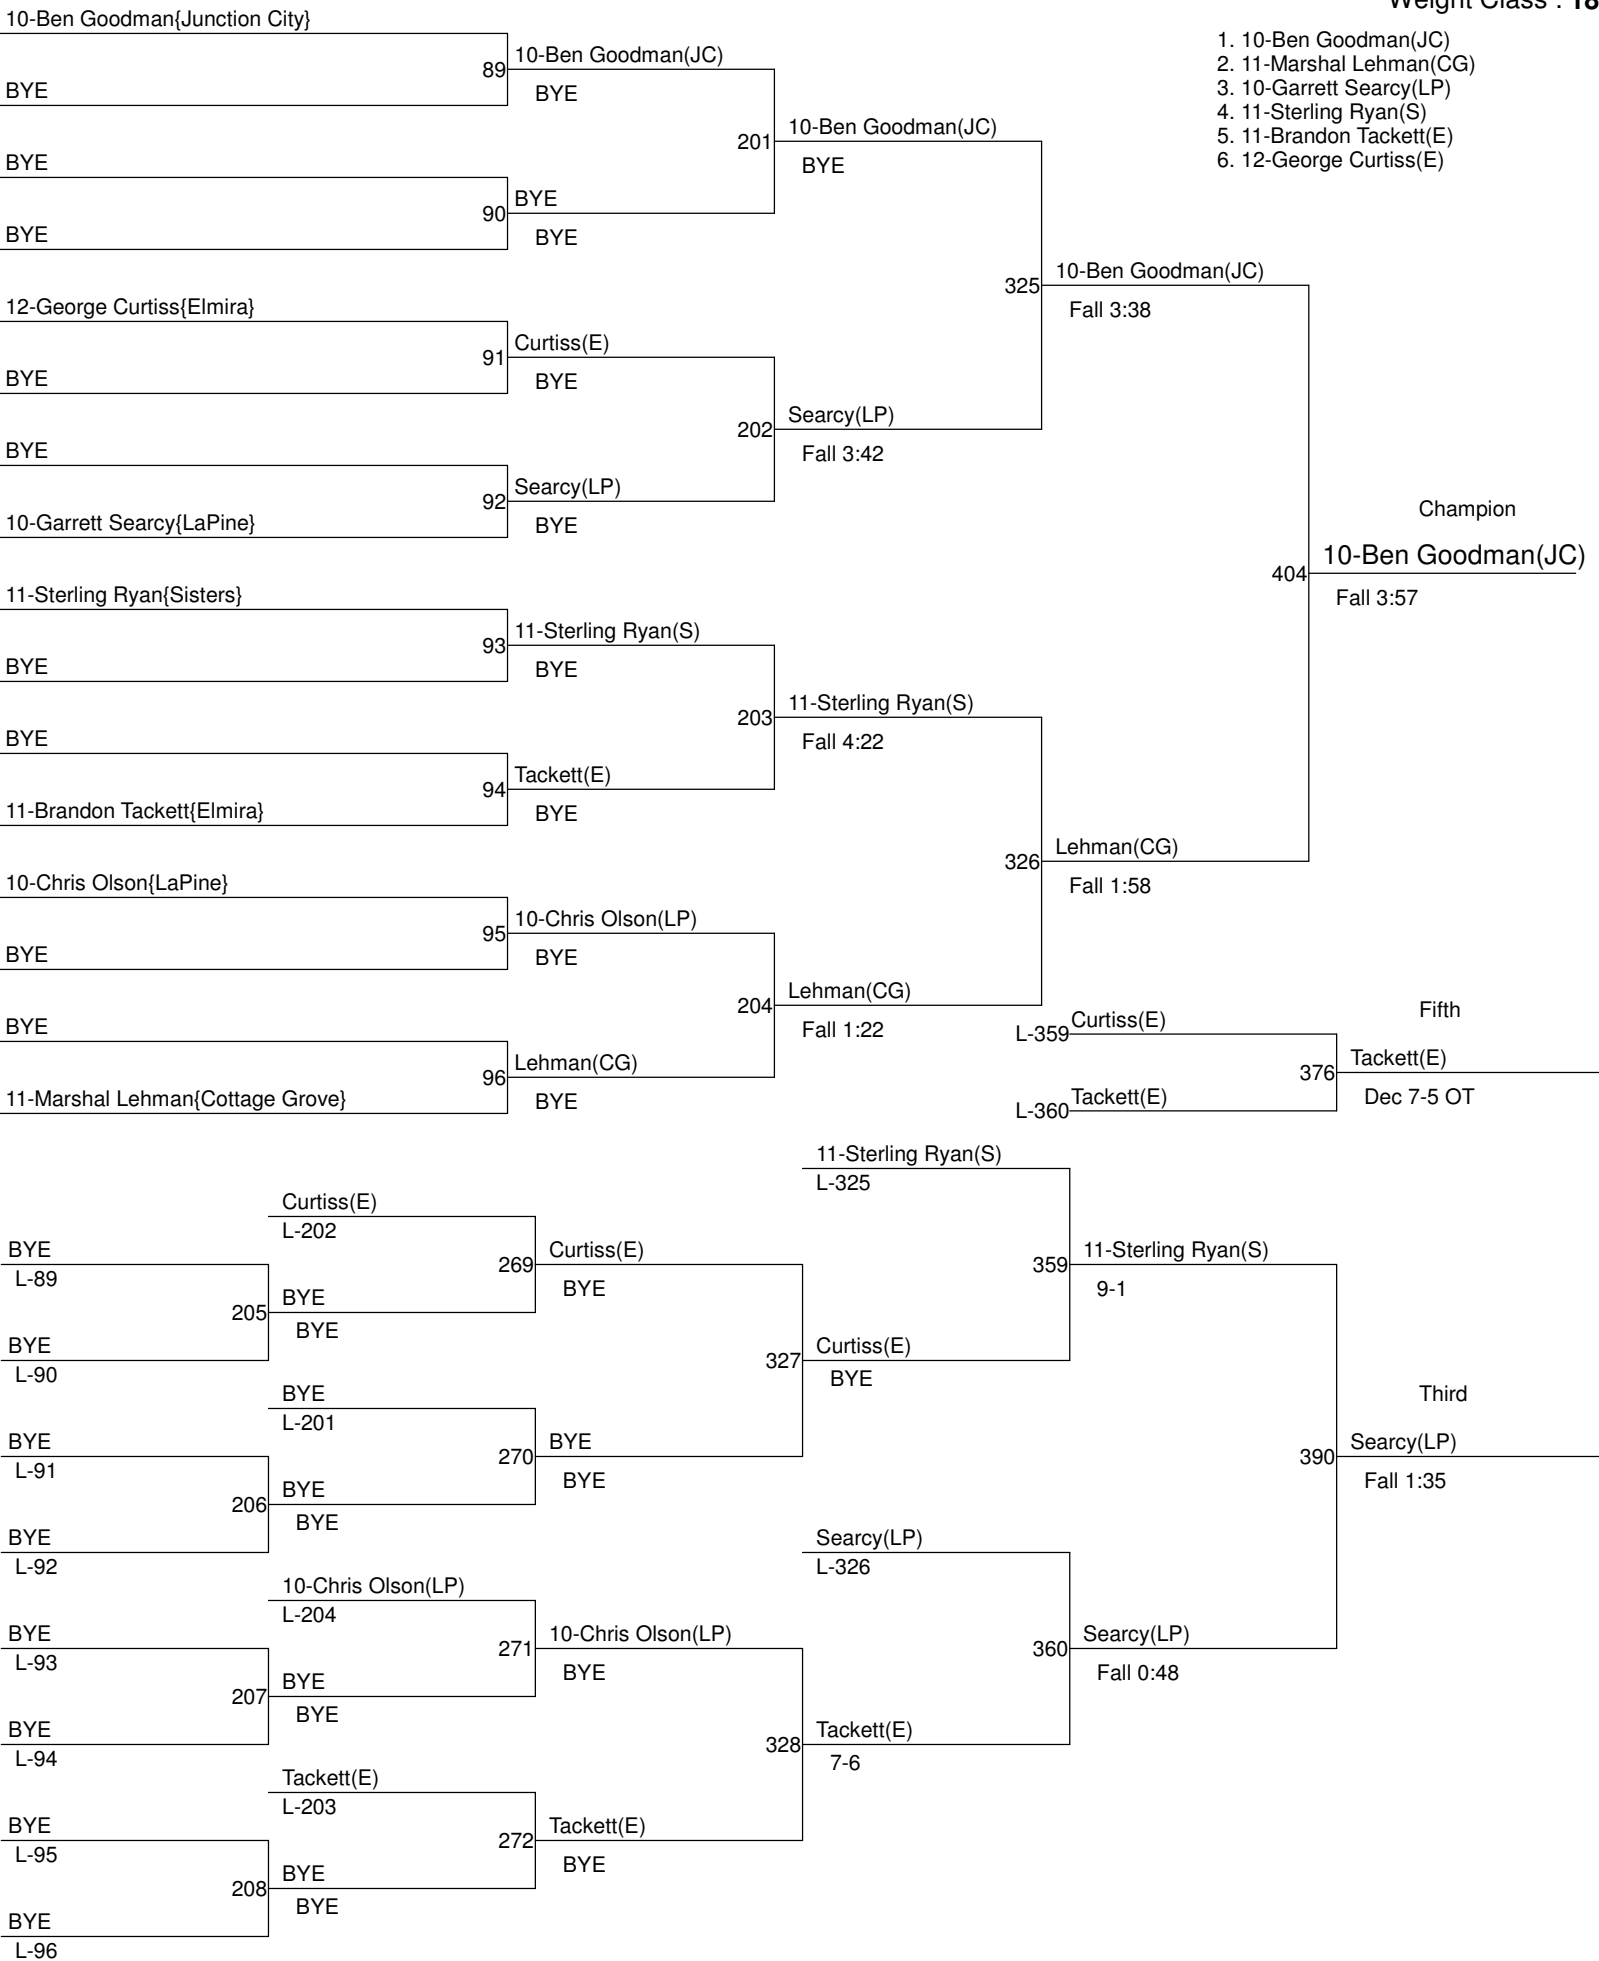

Sky-Em District Championships

Weight Class : 152

Sky-Em District Championships

Weight Class : 160

Sky-Em District Championships

Weight Class : 171

Sky-Em District Championships

Weight Class : 189