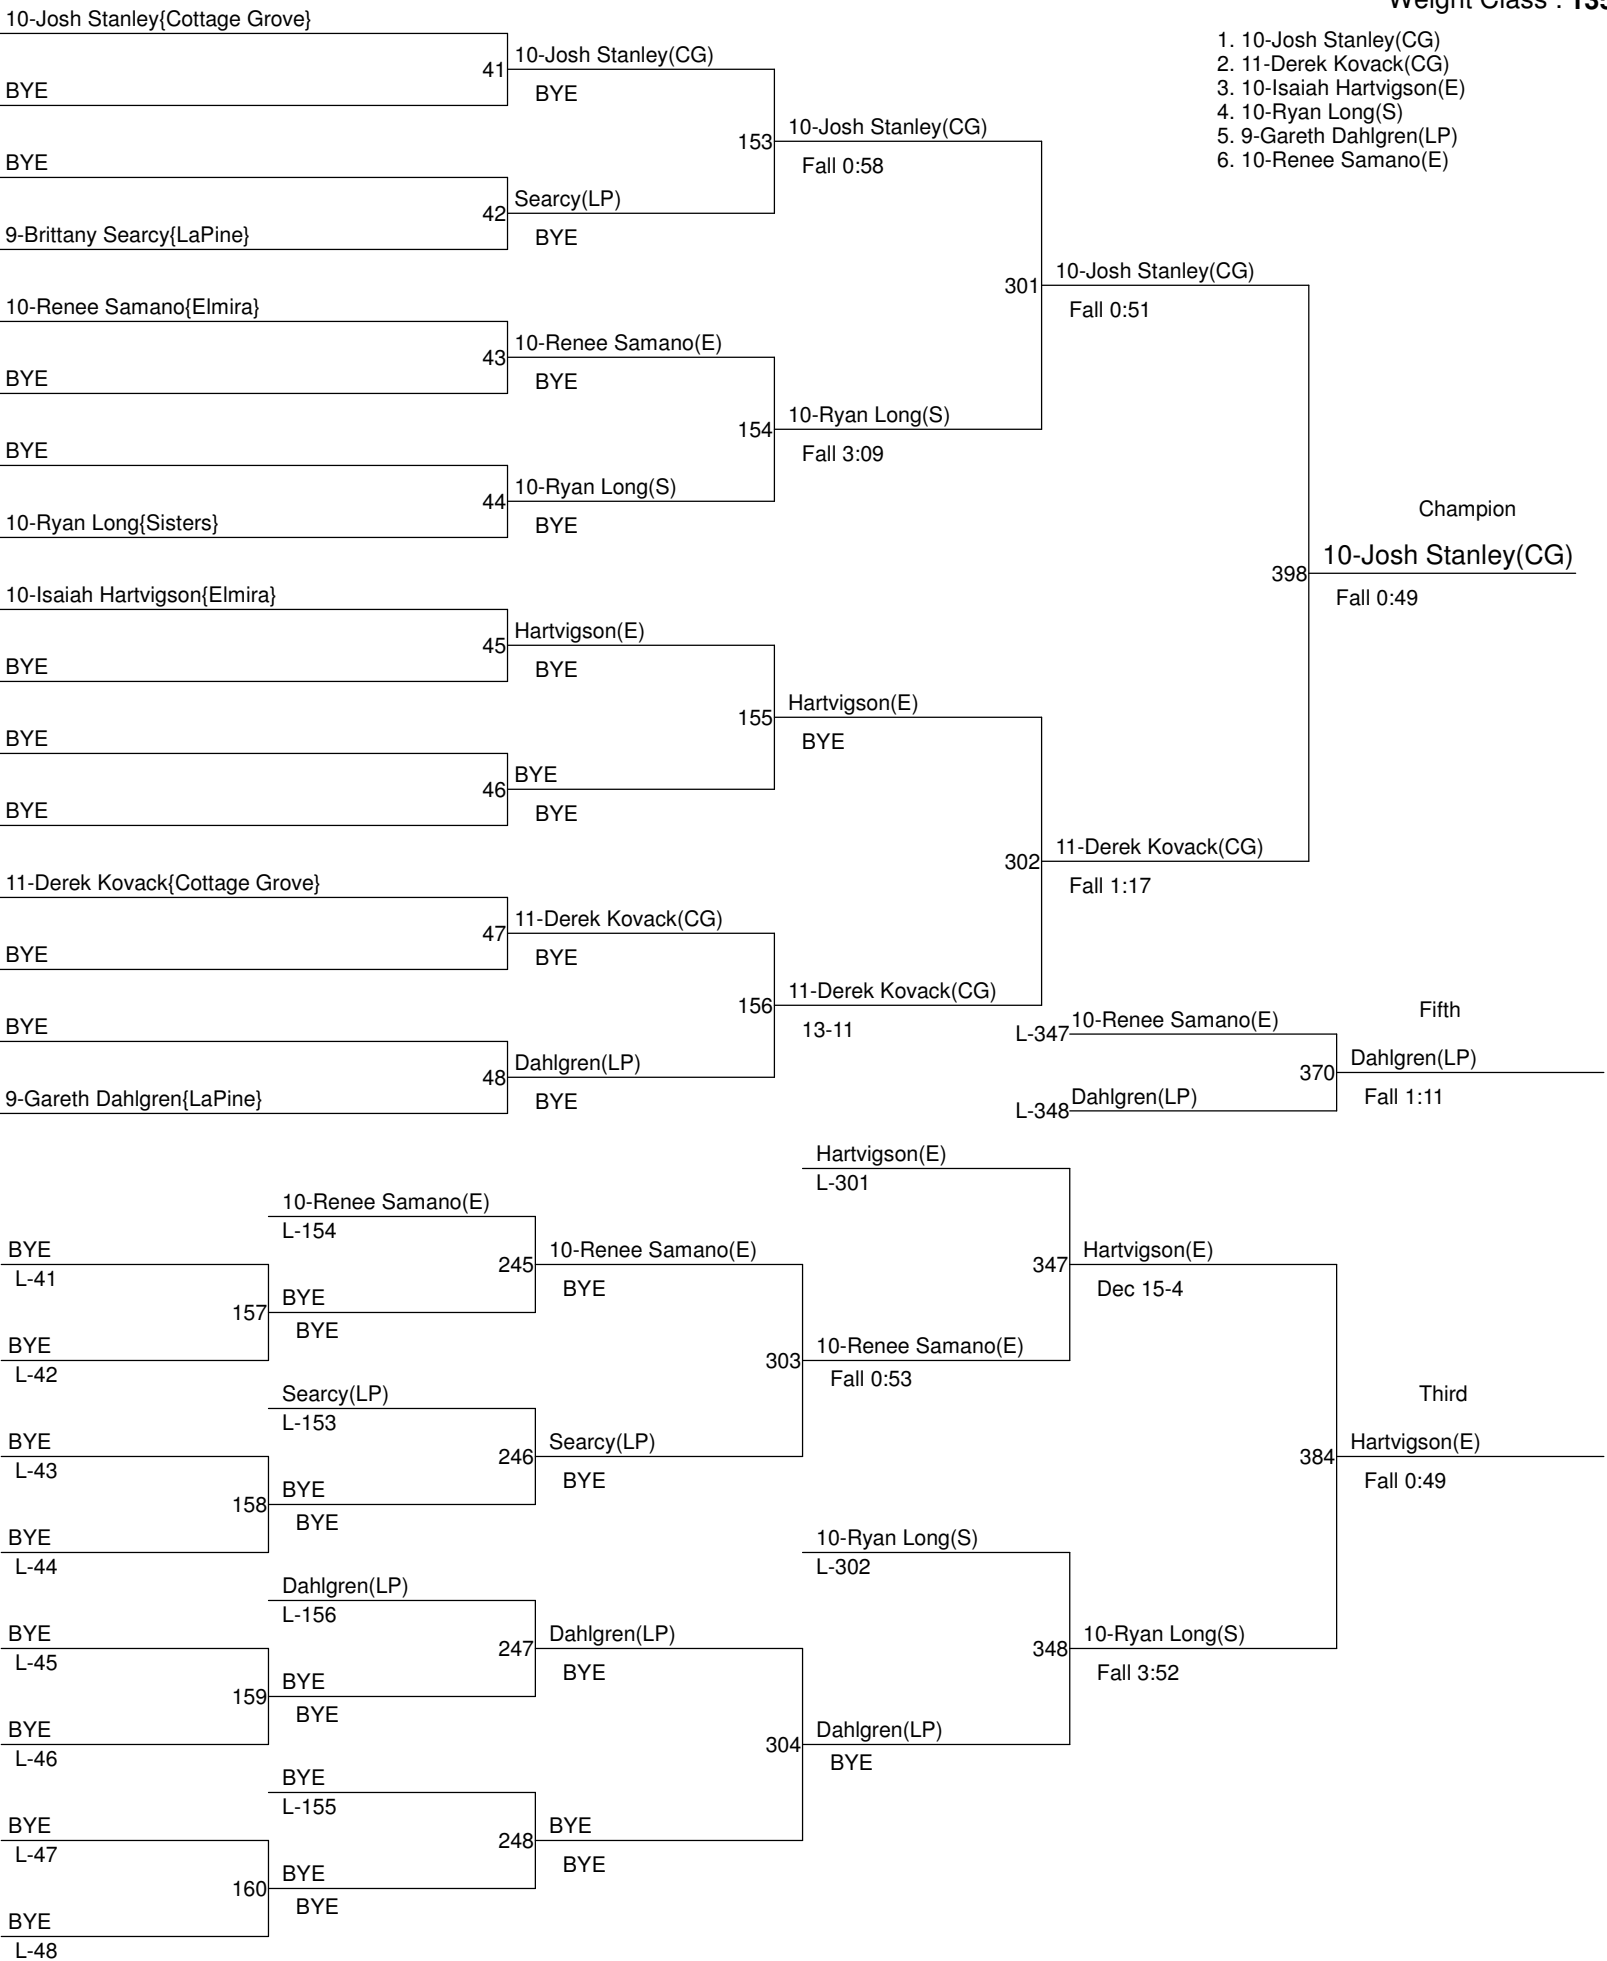

Sky-Em District Championships

Weight Class : 135