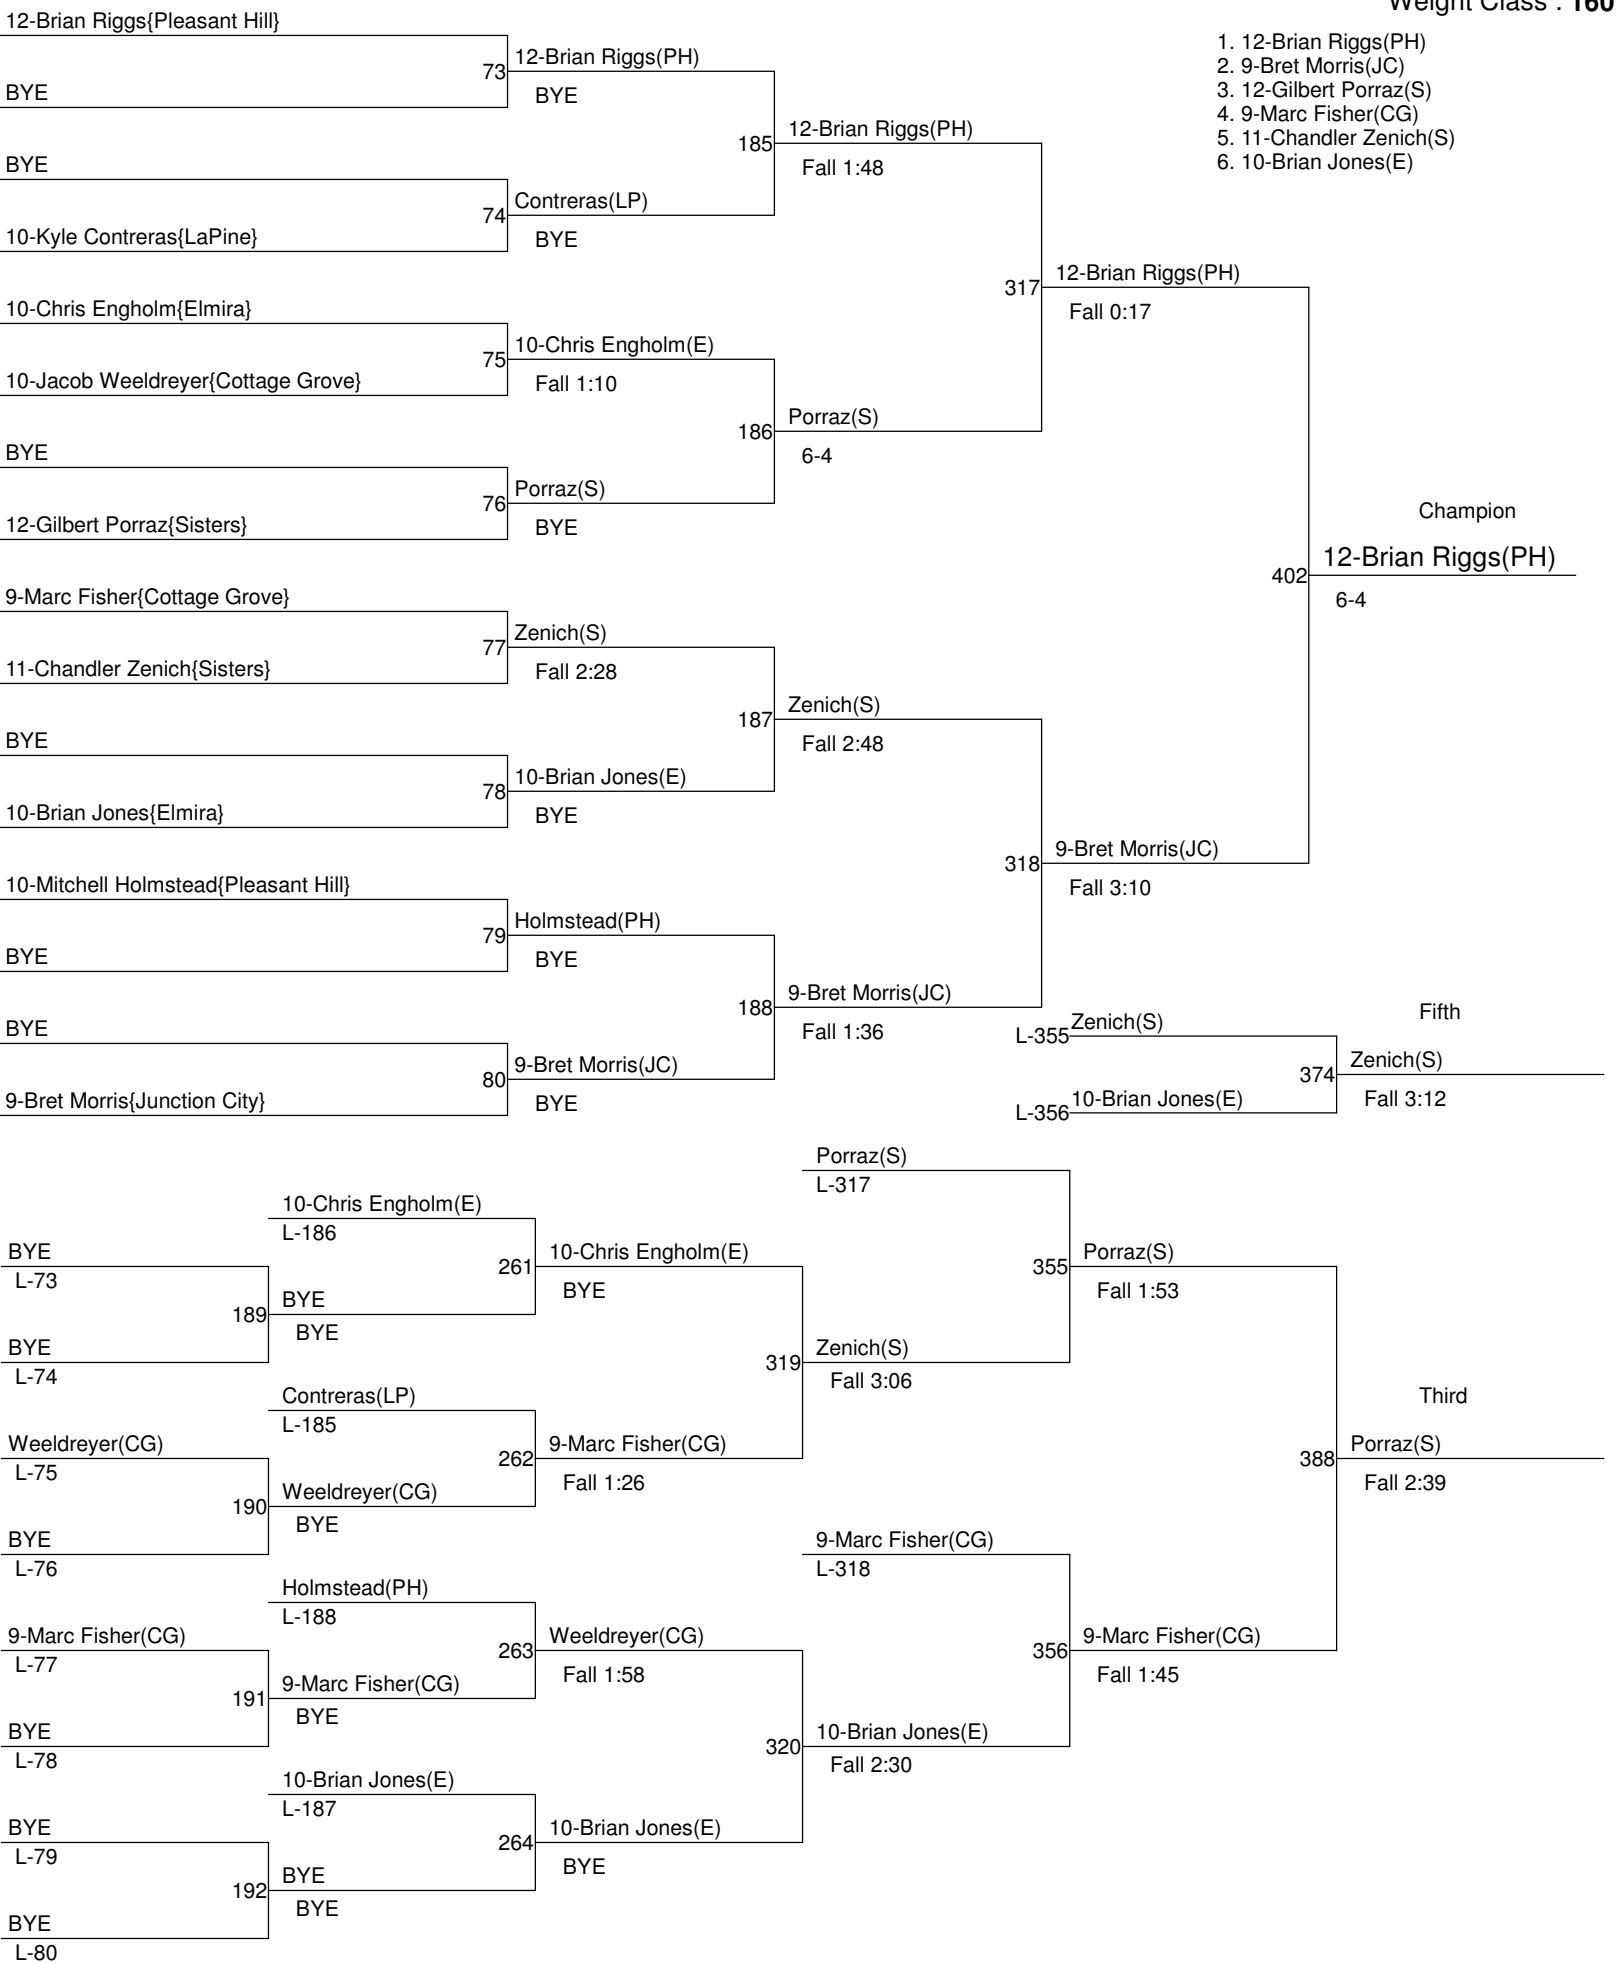

Sky-Em District Championships

Weight Class : 160