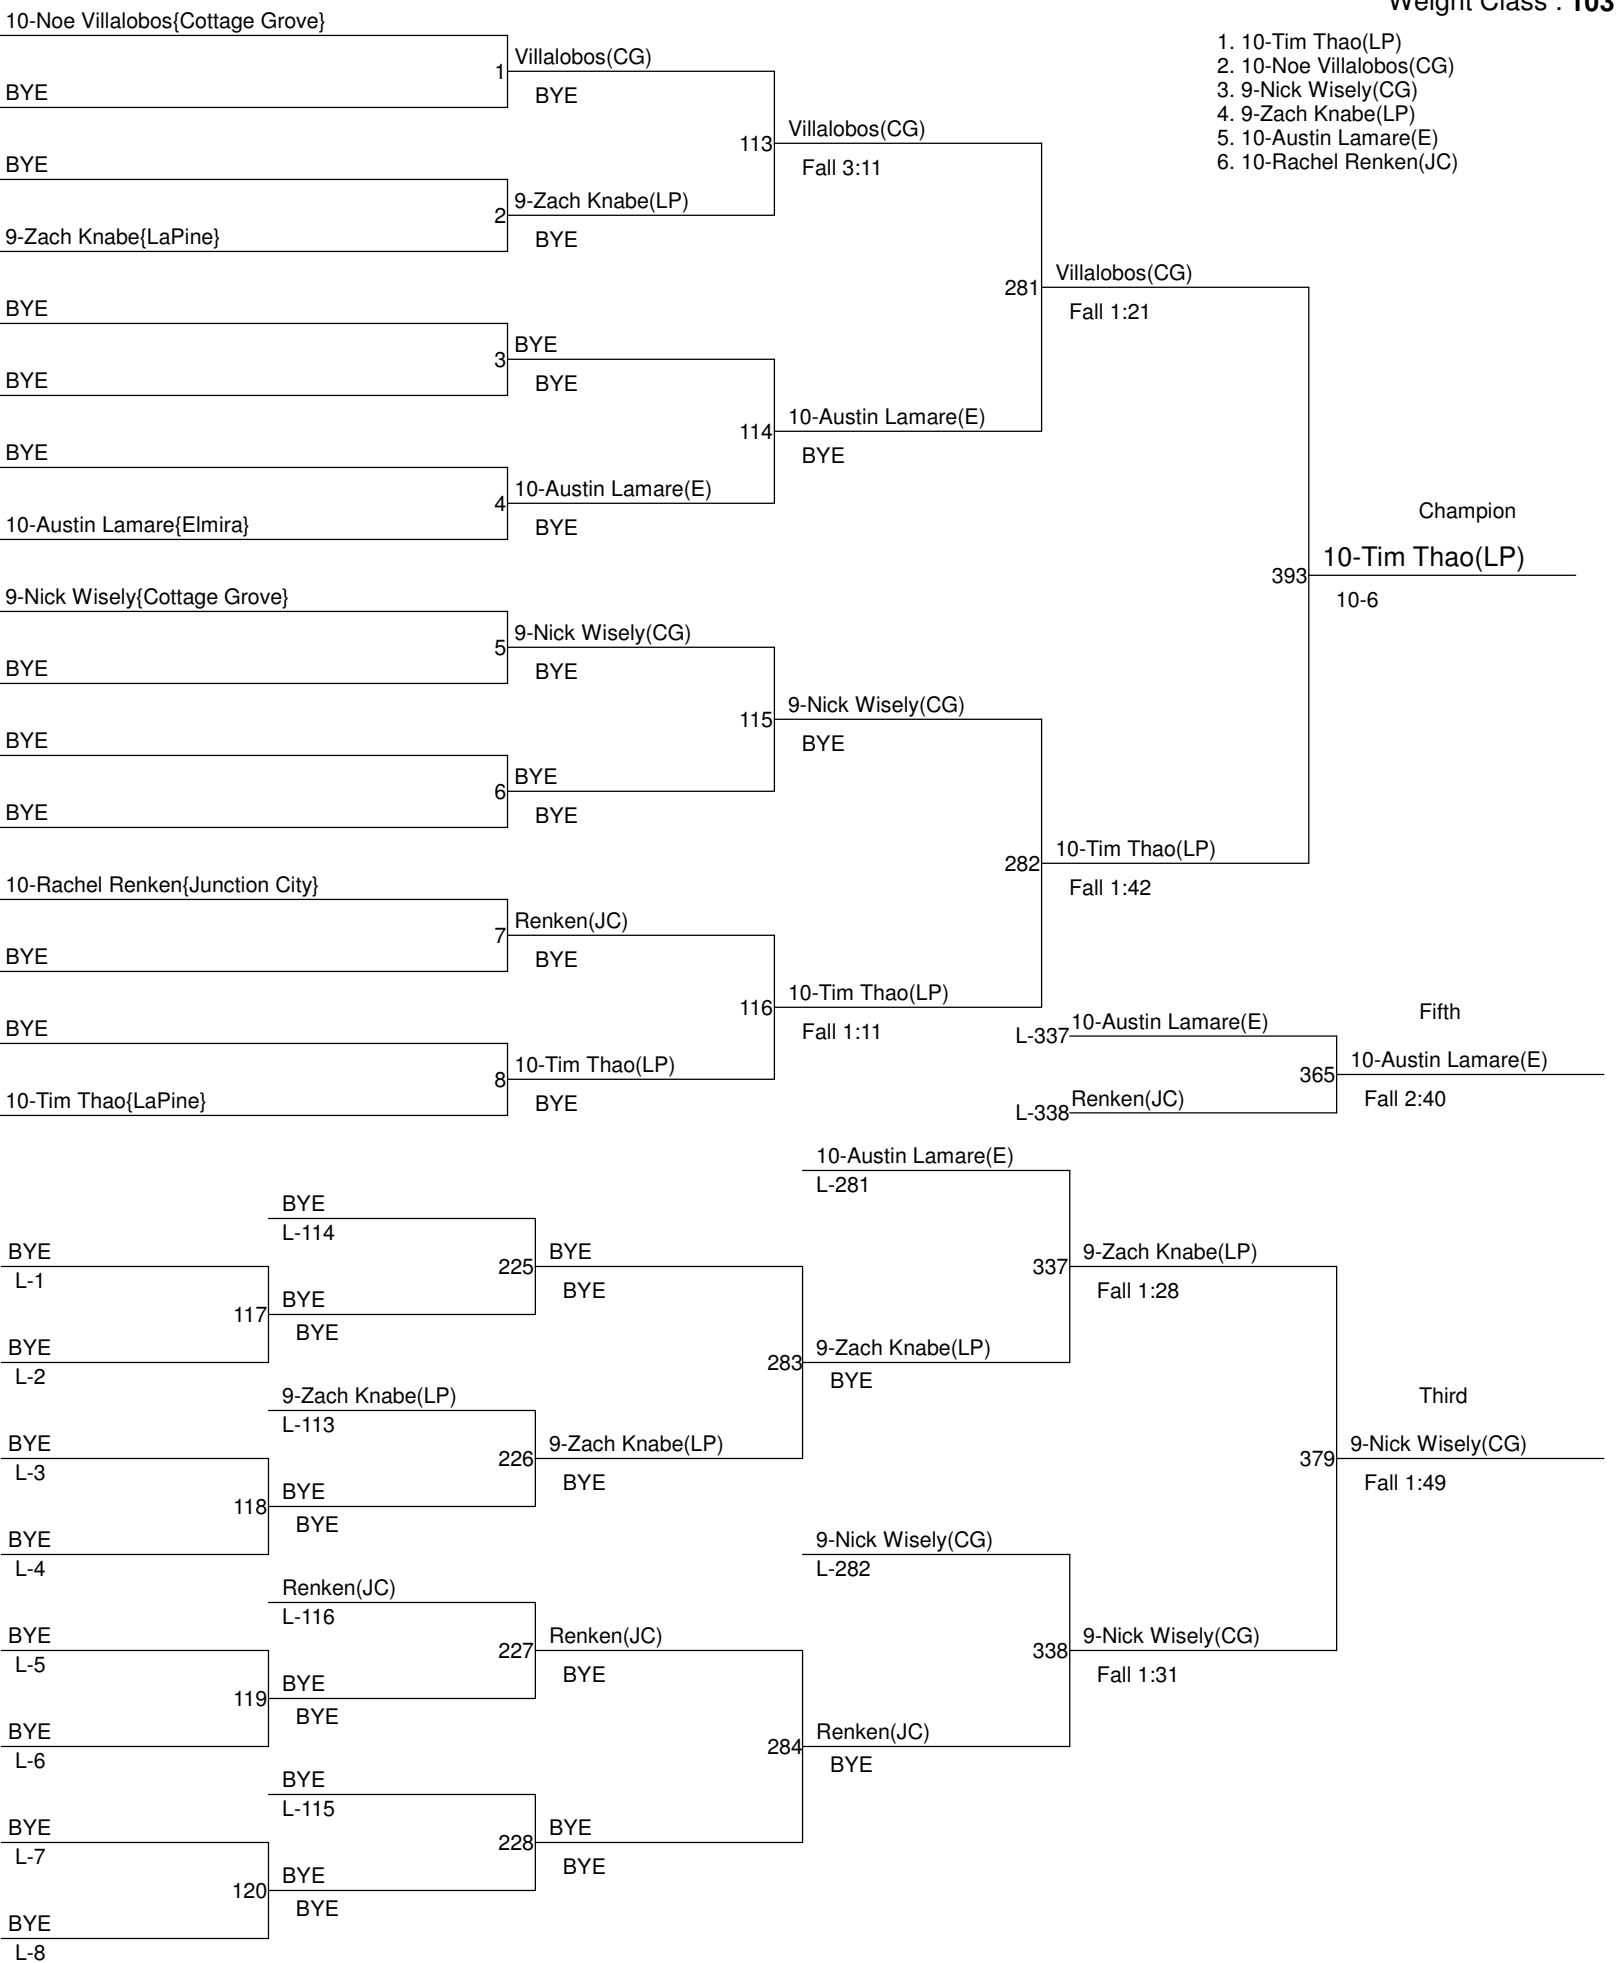

Sky-Em District Championships

1..Cottage Grove.....	358
2..LaPine.....	257
3..Elmira.....	237
4..Junction City.....	137
5..Sisters.....	99
6..Pleasant Hill.....	97
7..Marist.....	51

Sky-Em District Championships

<u>Team</u>	<u>Weights</u>													
	<u>103</u>	<u>112</u>	<u>119</u>	<u>125</u>	<u>130</u>	<u>135</u>	<u>140</u>	<u>145</u>	<u>152</u>	<u>160</u>	<u>171</u>	<u>189</u>	<u>215</u>	<u>285</u>
CG	34	28	20	10	0	44	38	46	0	21	28	20	40	29
E	7	7	7	24	35	20	0	16	20	11	22	11	18	39
JC	3	0	26	25.5	11.5	0	10	3	12	22	0	24	0	0
LP	35	40	21	12	7	7	0	20	36	0	34	18	21	6
M	0	0	20	17	10	0	0	0	4	0	0	0	0	0
PH	0	0	15	0	26	0	7	11	0	26	0	0	0	12
S	0	0	0	14	0	14	0	10	15	33	0	13	0	0

Sky-Em District Championships

Weight Class : 103