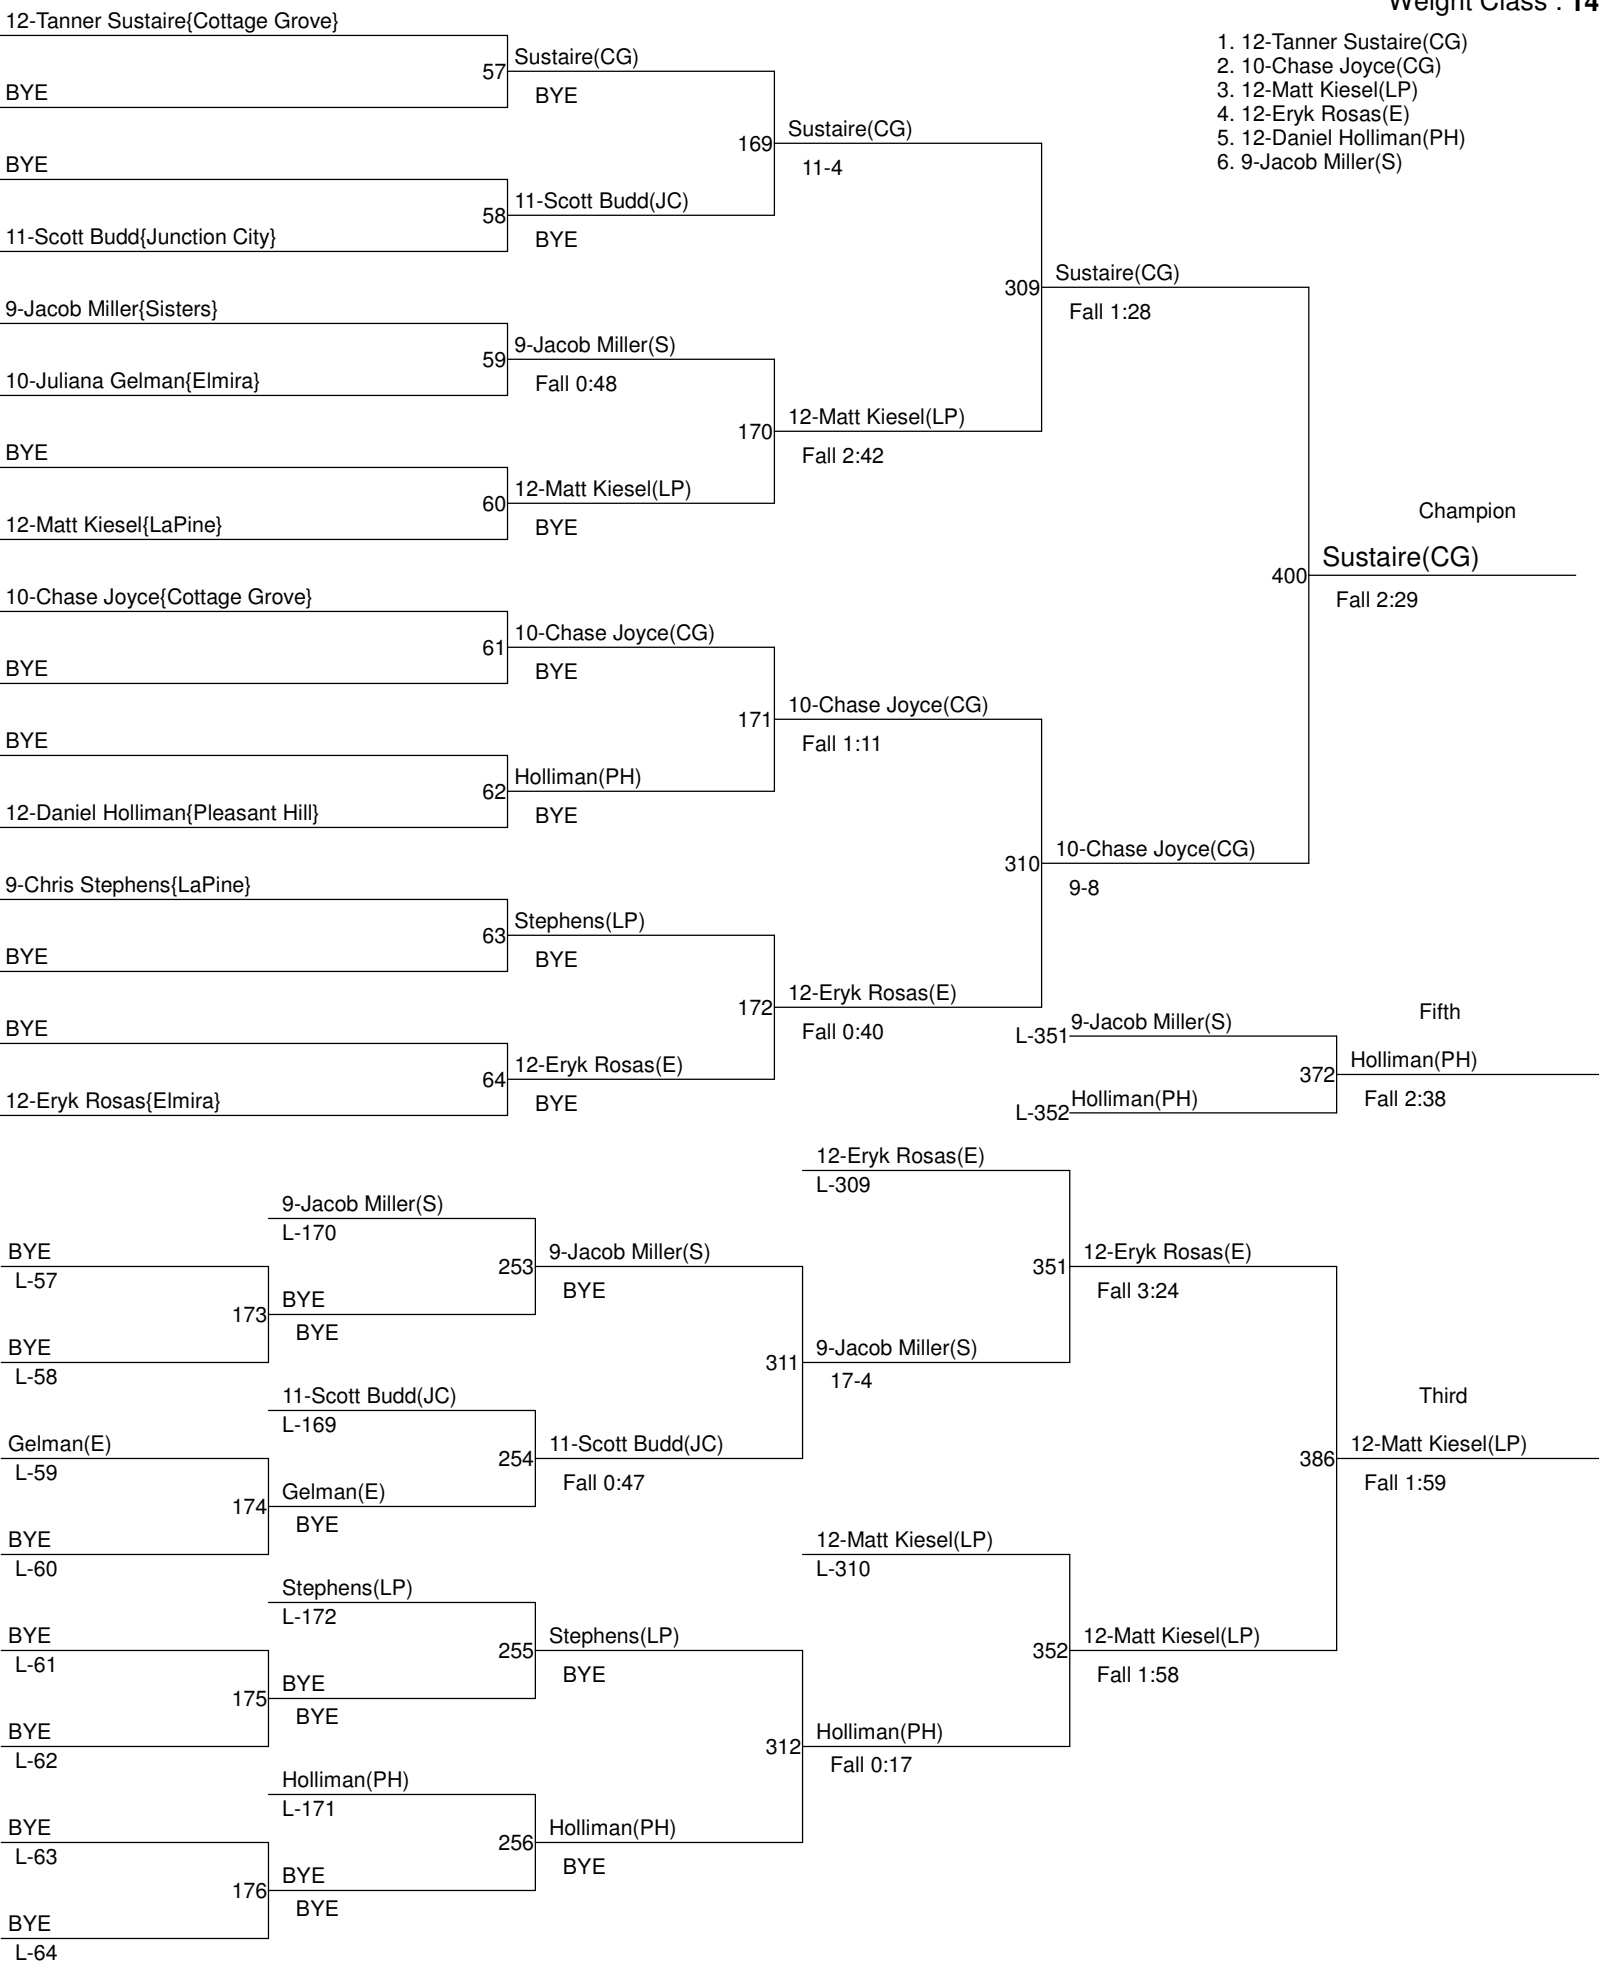

Sky-Em District Championships

Weight Class : 130

Sky-Em District Championships

Weight Class : 135

Sky-Em District Championships

Weight Class : 140

Sky-Em District Championships

Weight Class : 145