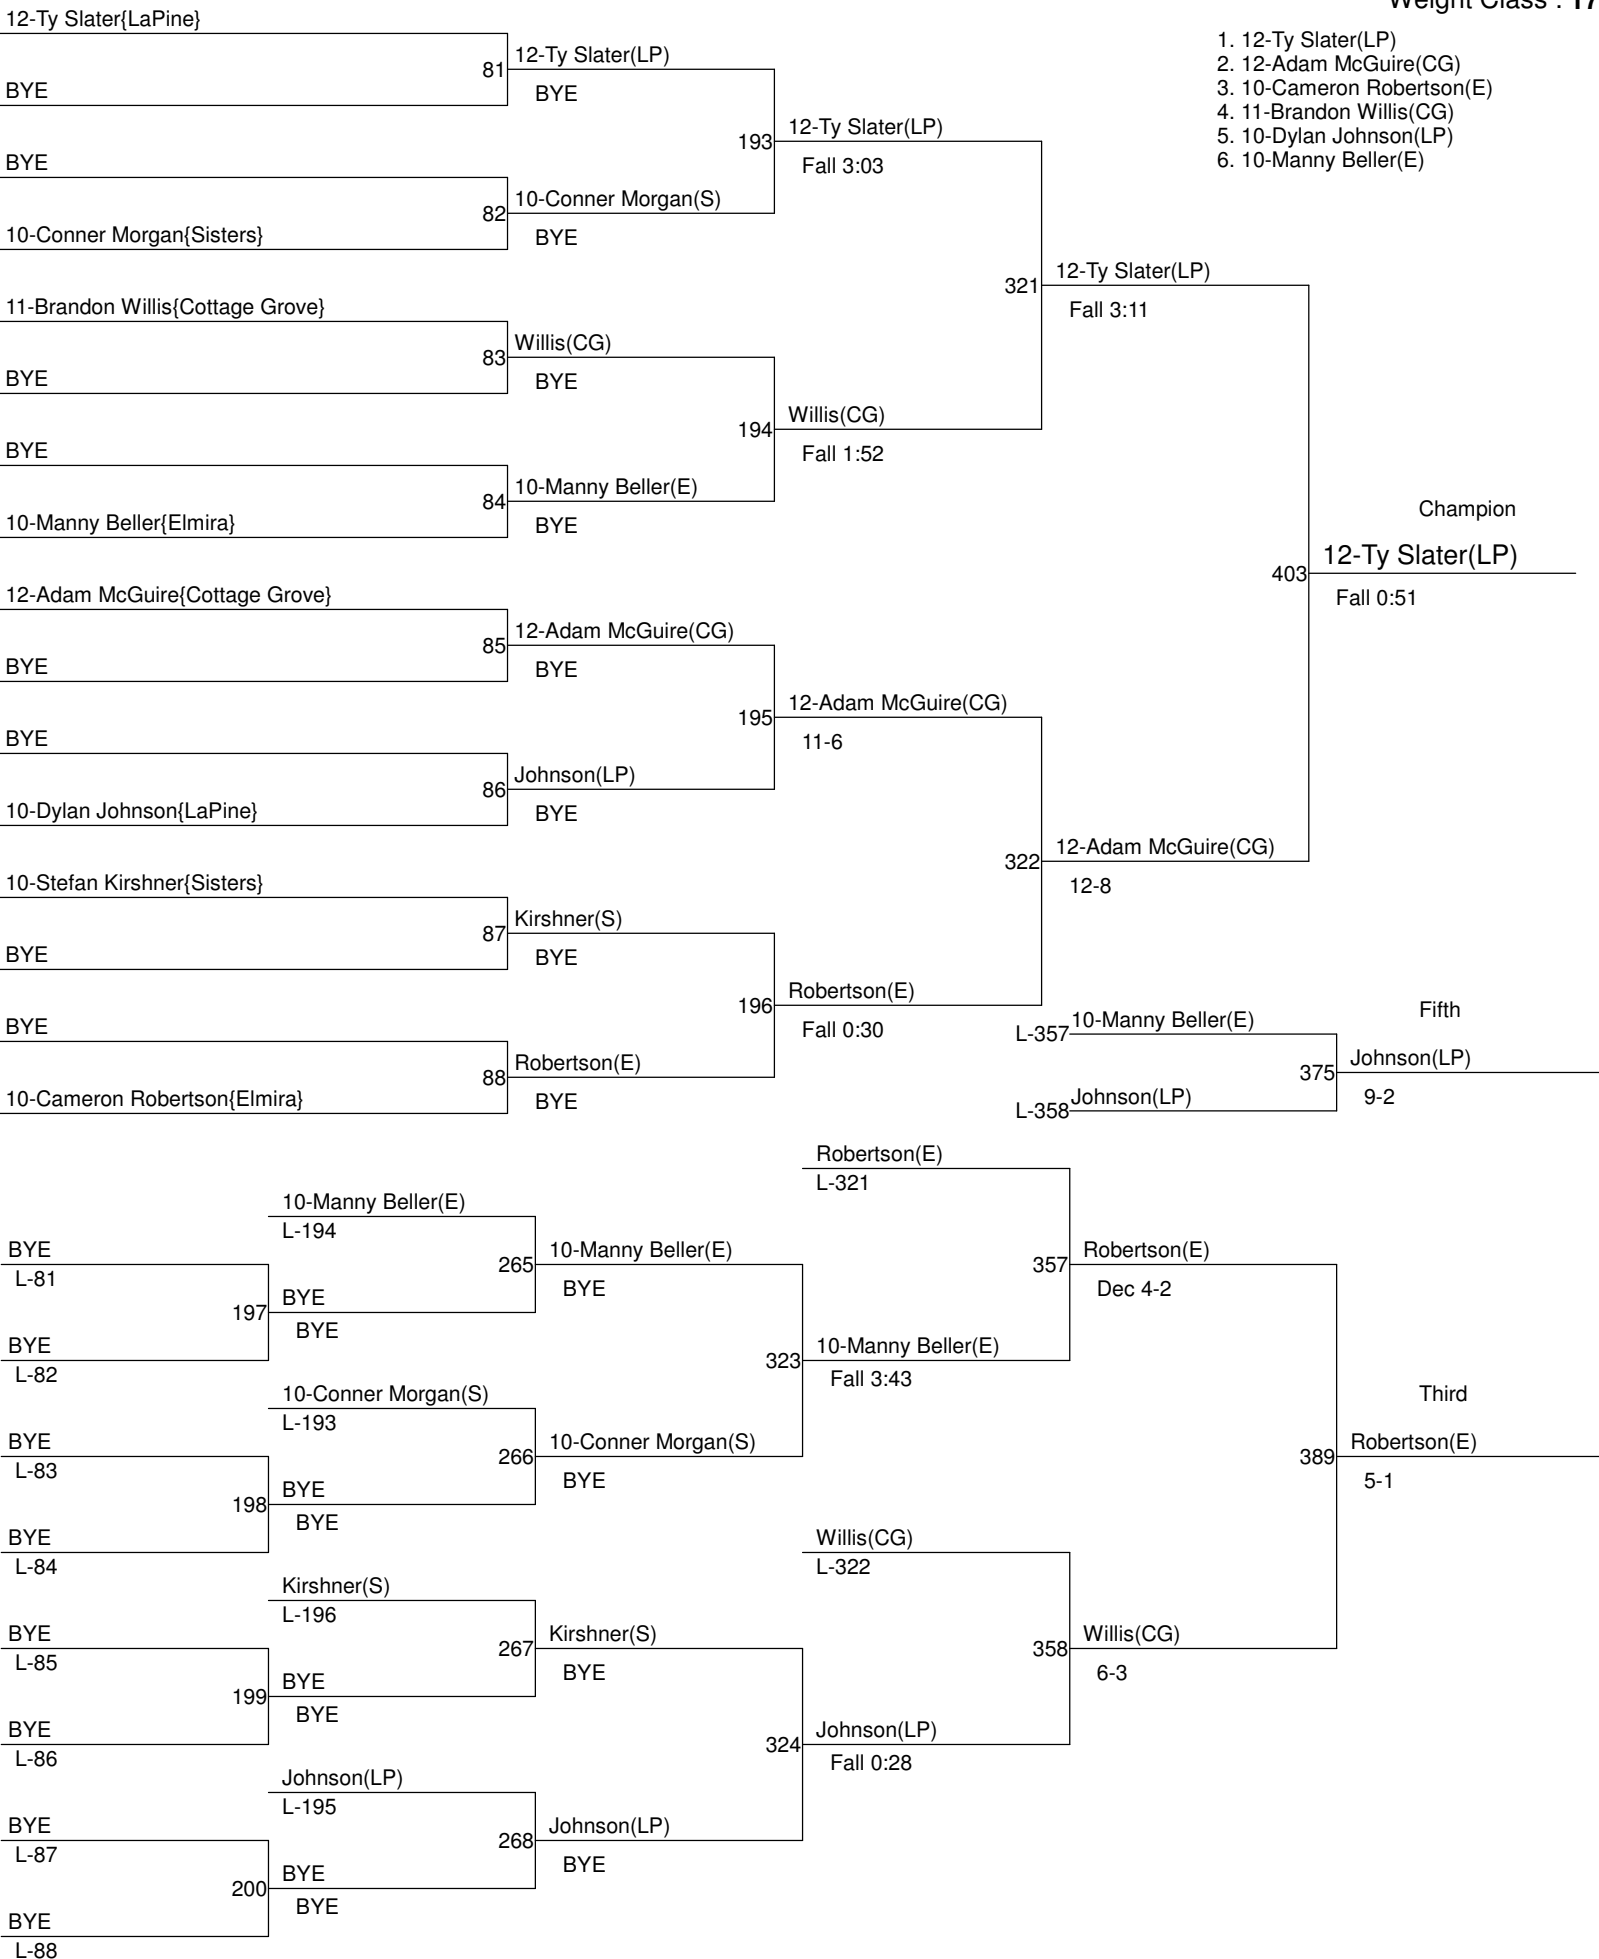

Sky-Em District Championships

Weight Class : 152

Sky-Em District Championships

Weight Class : 160

Sky-Em District Championships

Weight Class : 171

Sky-Em District Championships

Weight Class : 189