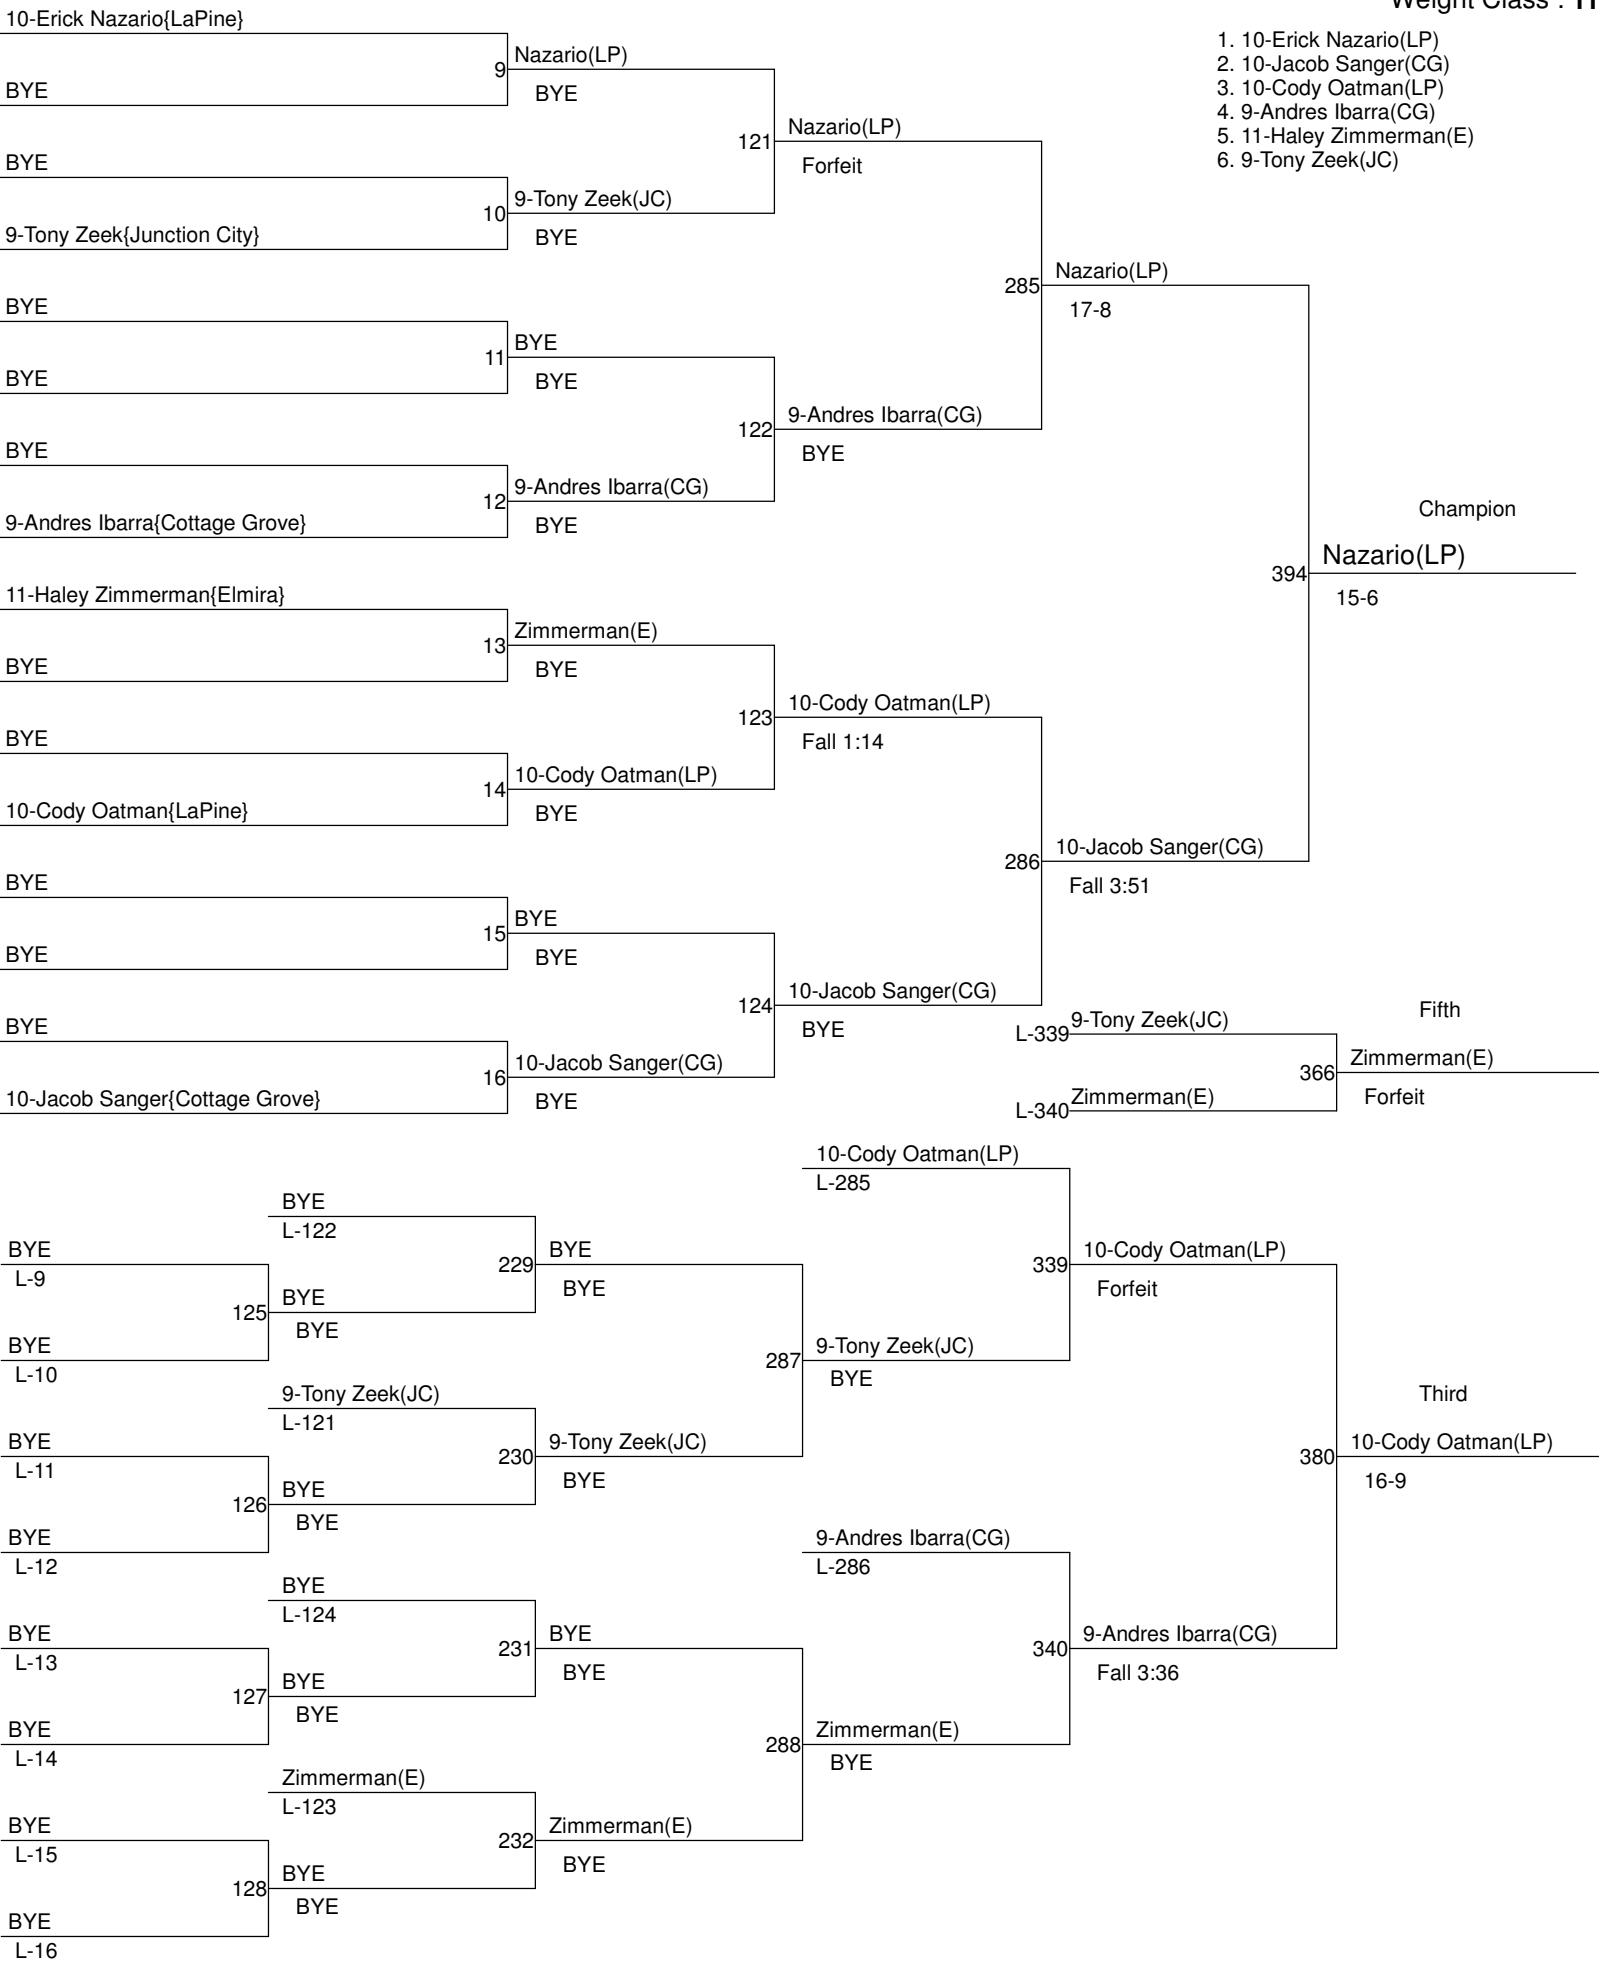

Sky-Em District Championships

Weight Class : 112