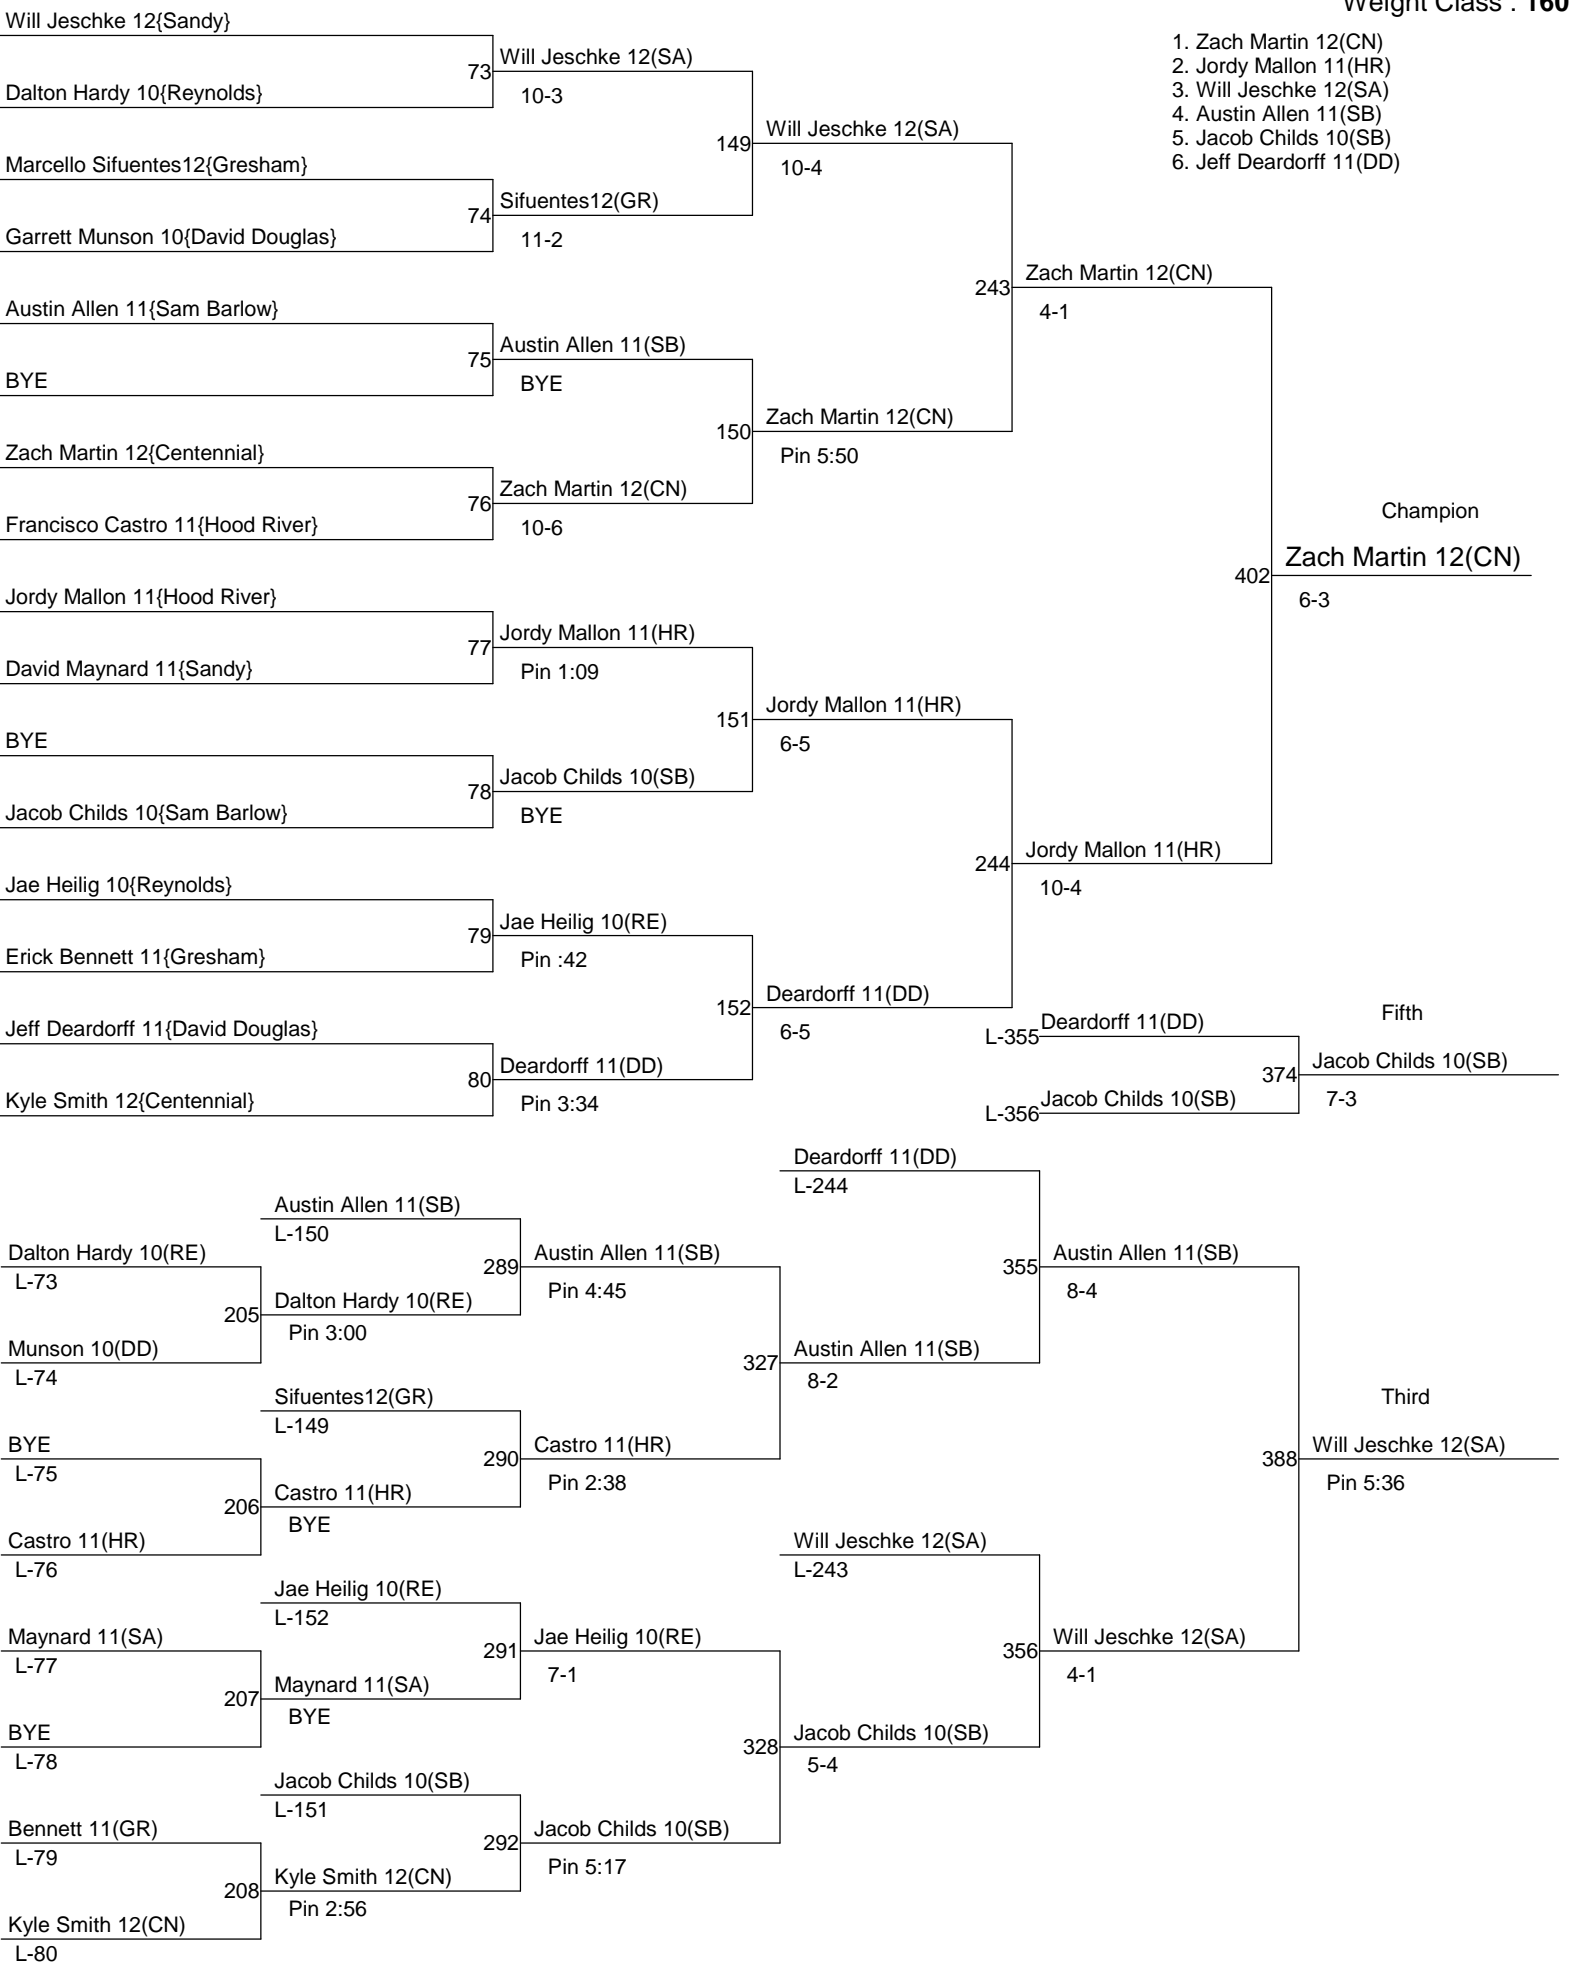

Mt. Hood Conference Wrestling Championships 2010

Weight Class : **160**