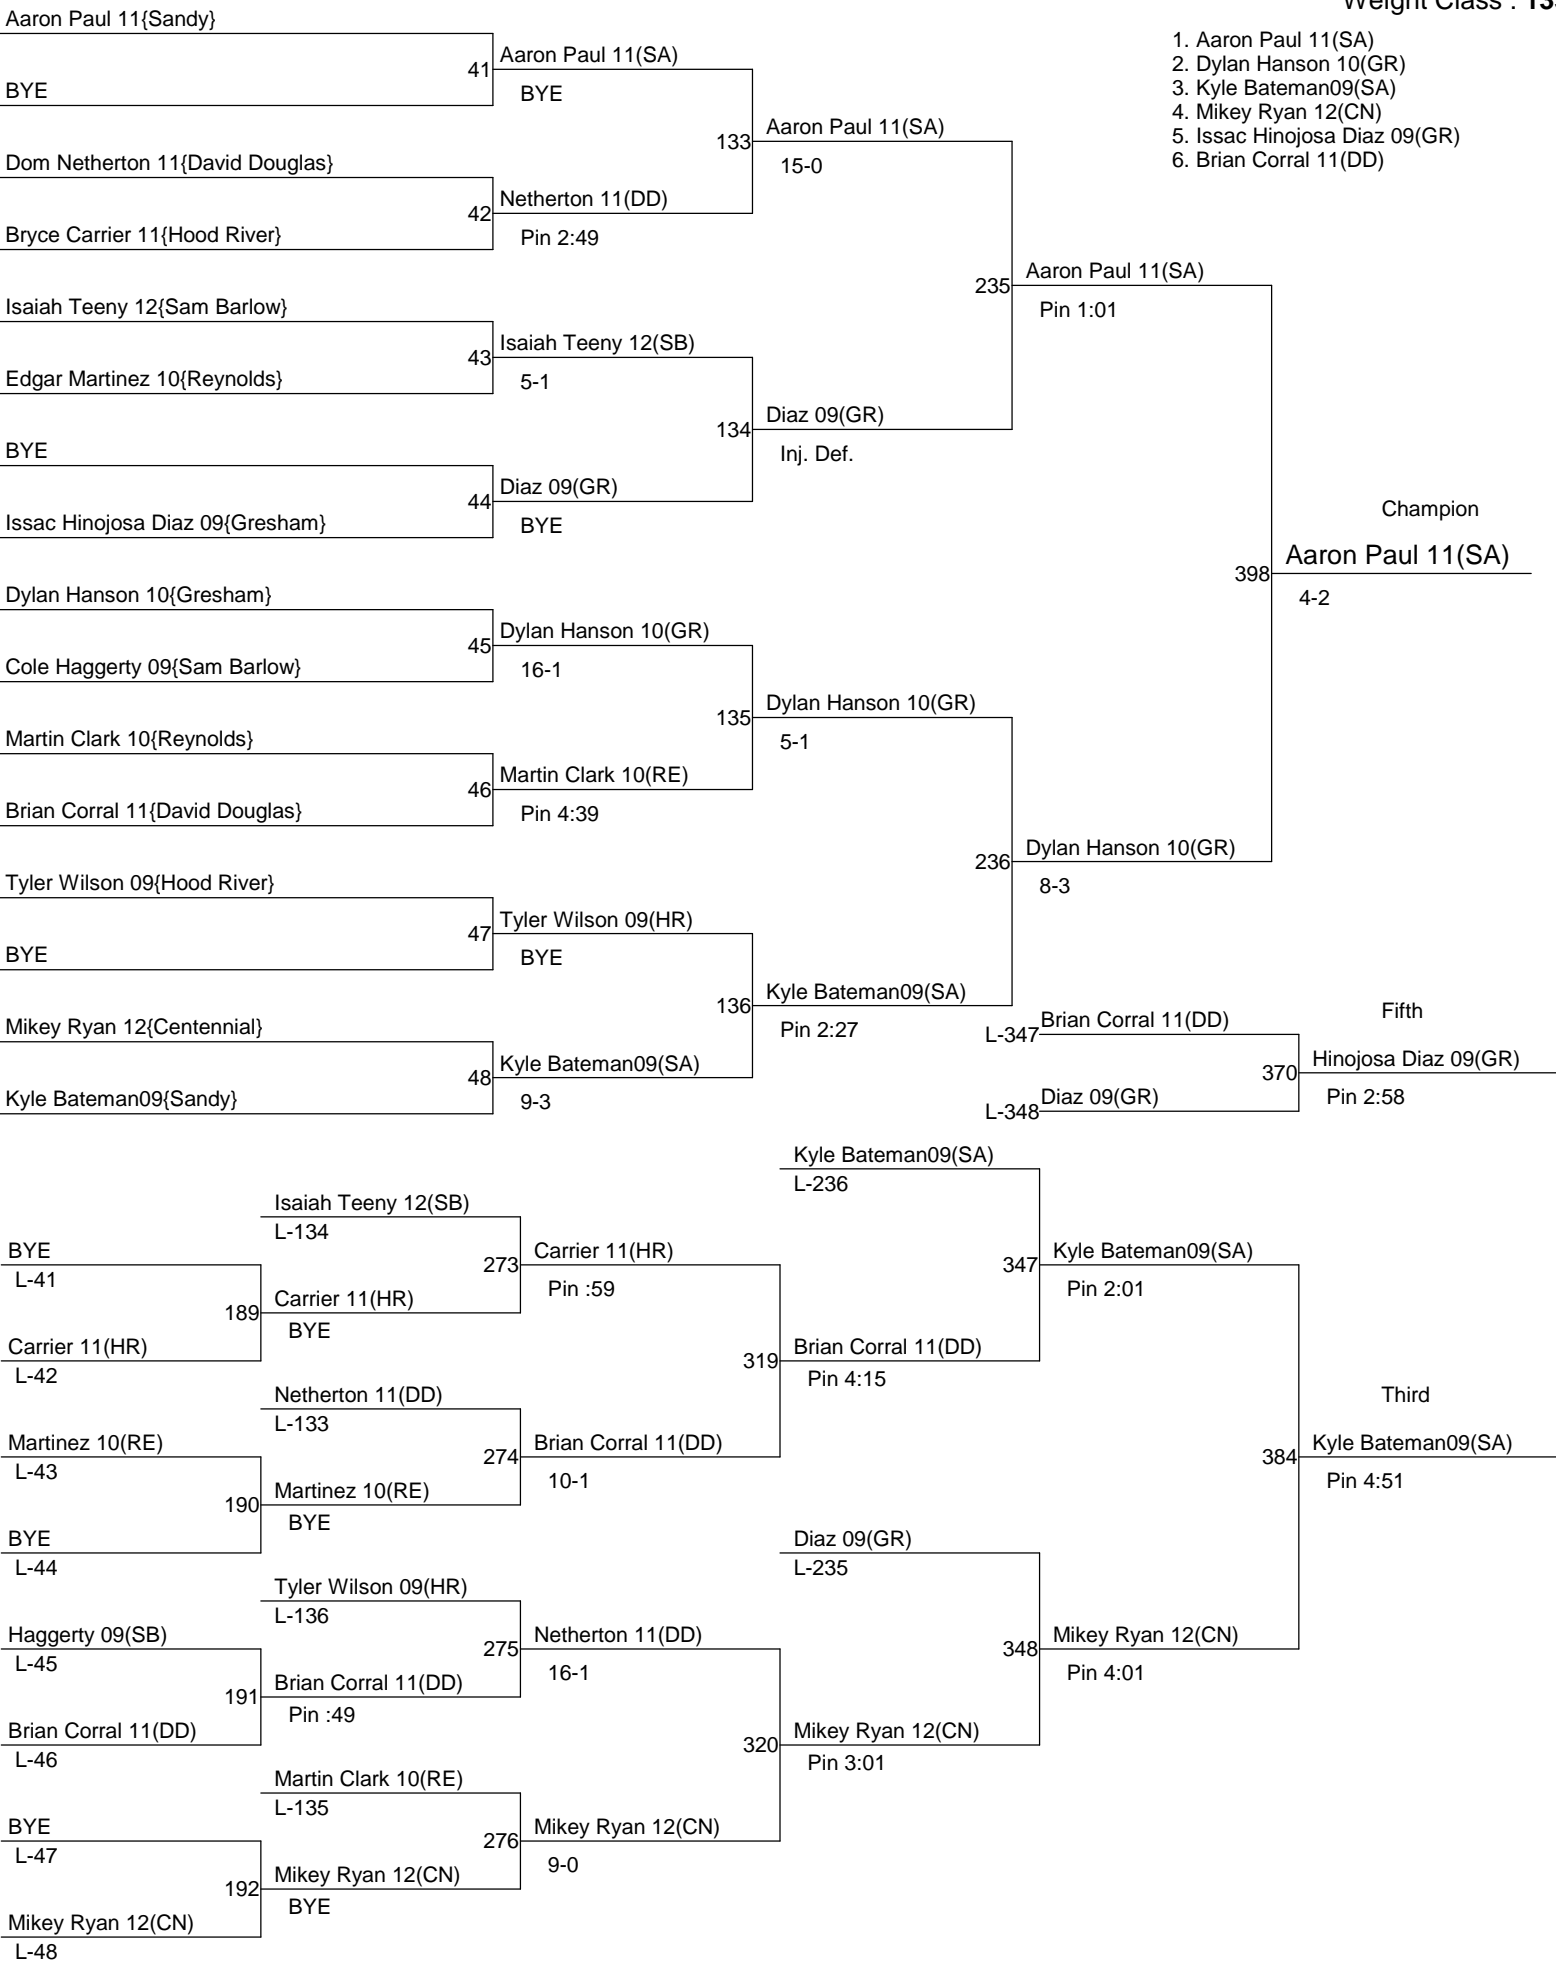

Mt. Hood Conference Wrestling Championships 2010

Weight Class : **135**