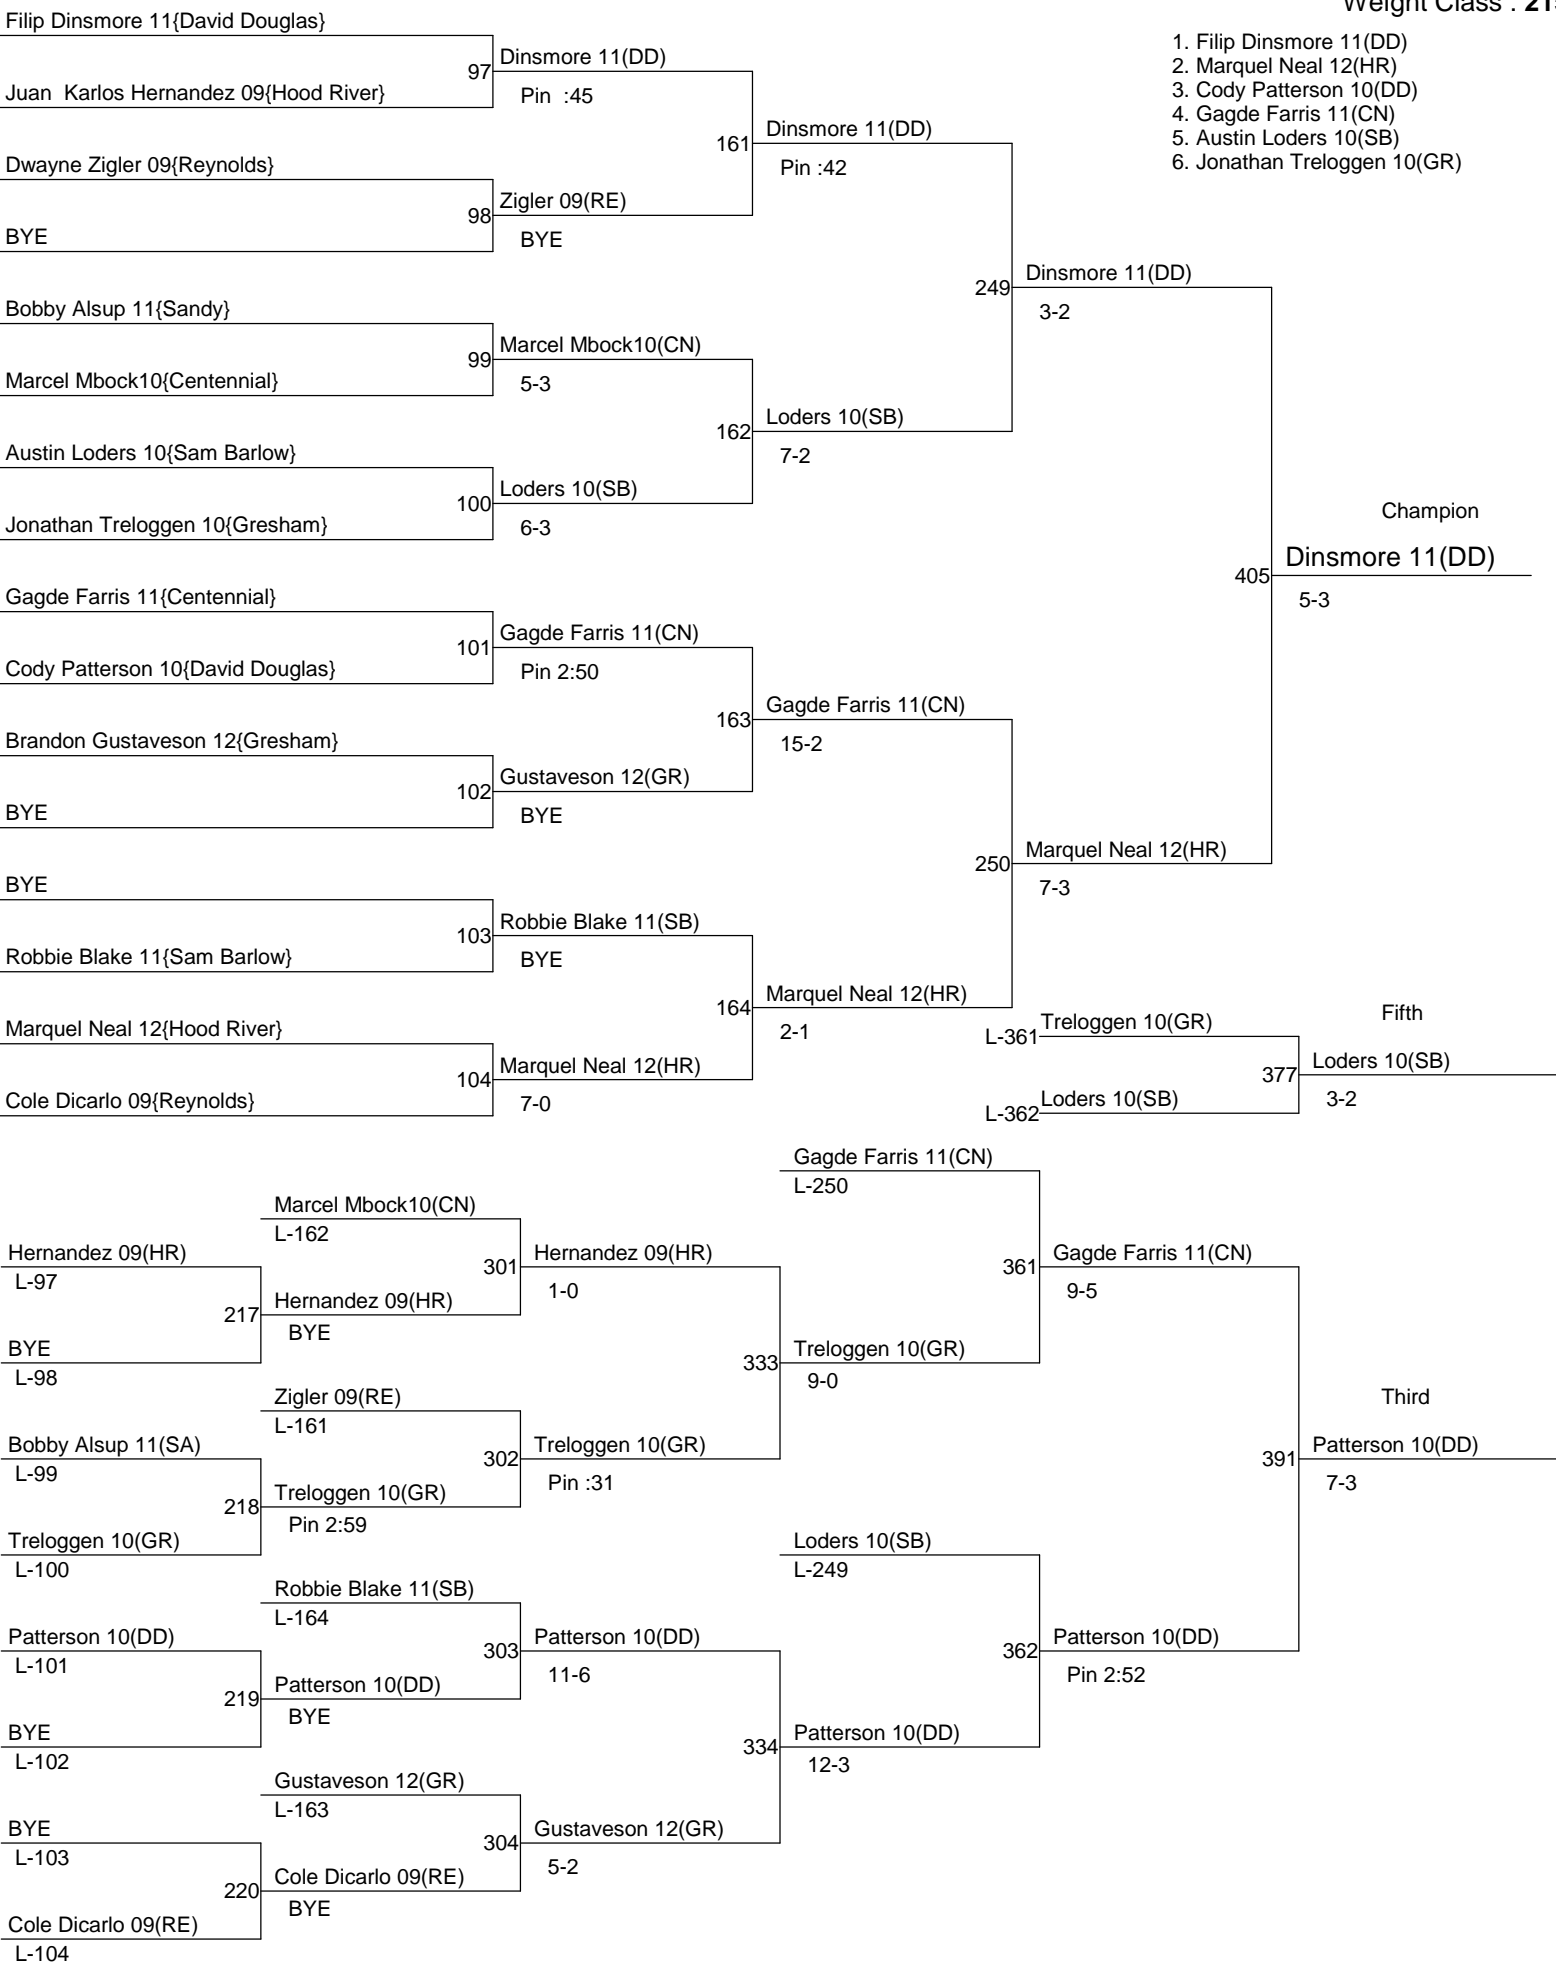

Mt. Hood Conference Wrestling Championships 2010

Weight Class : **215**