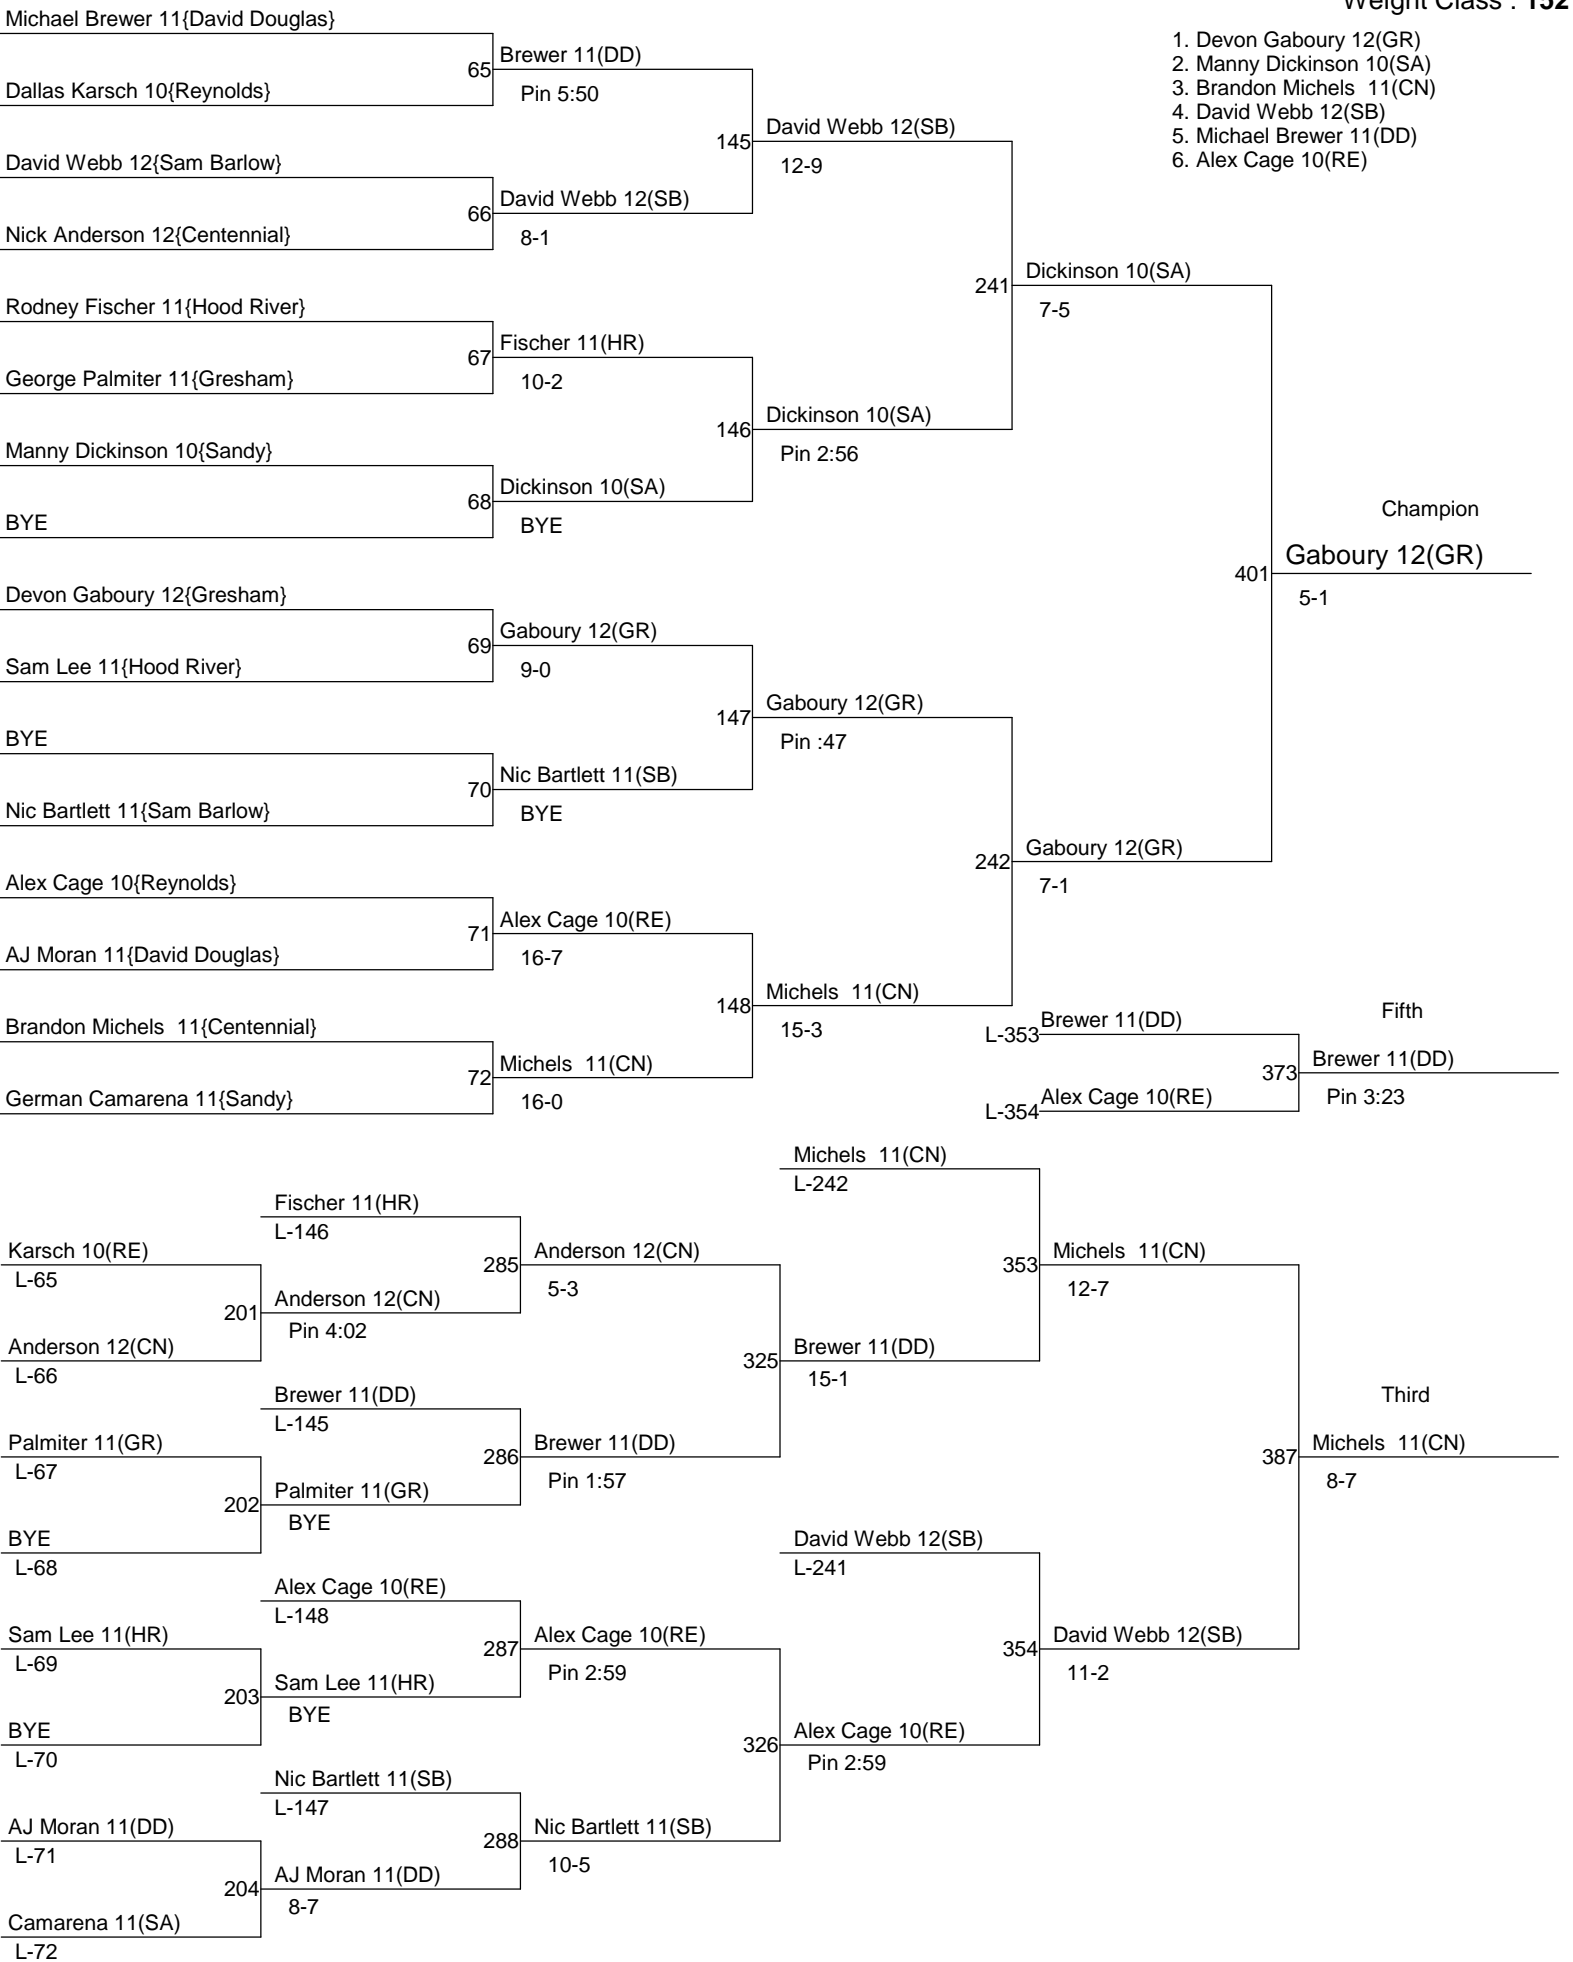

Mt. Hood Conference Wrestling Championships 2010

Weight Class : 152