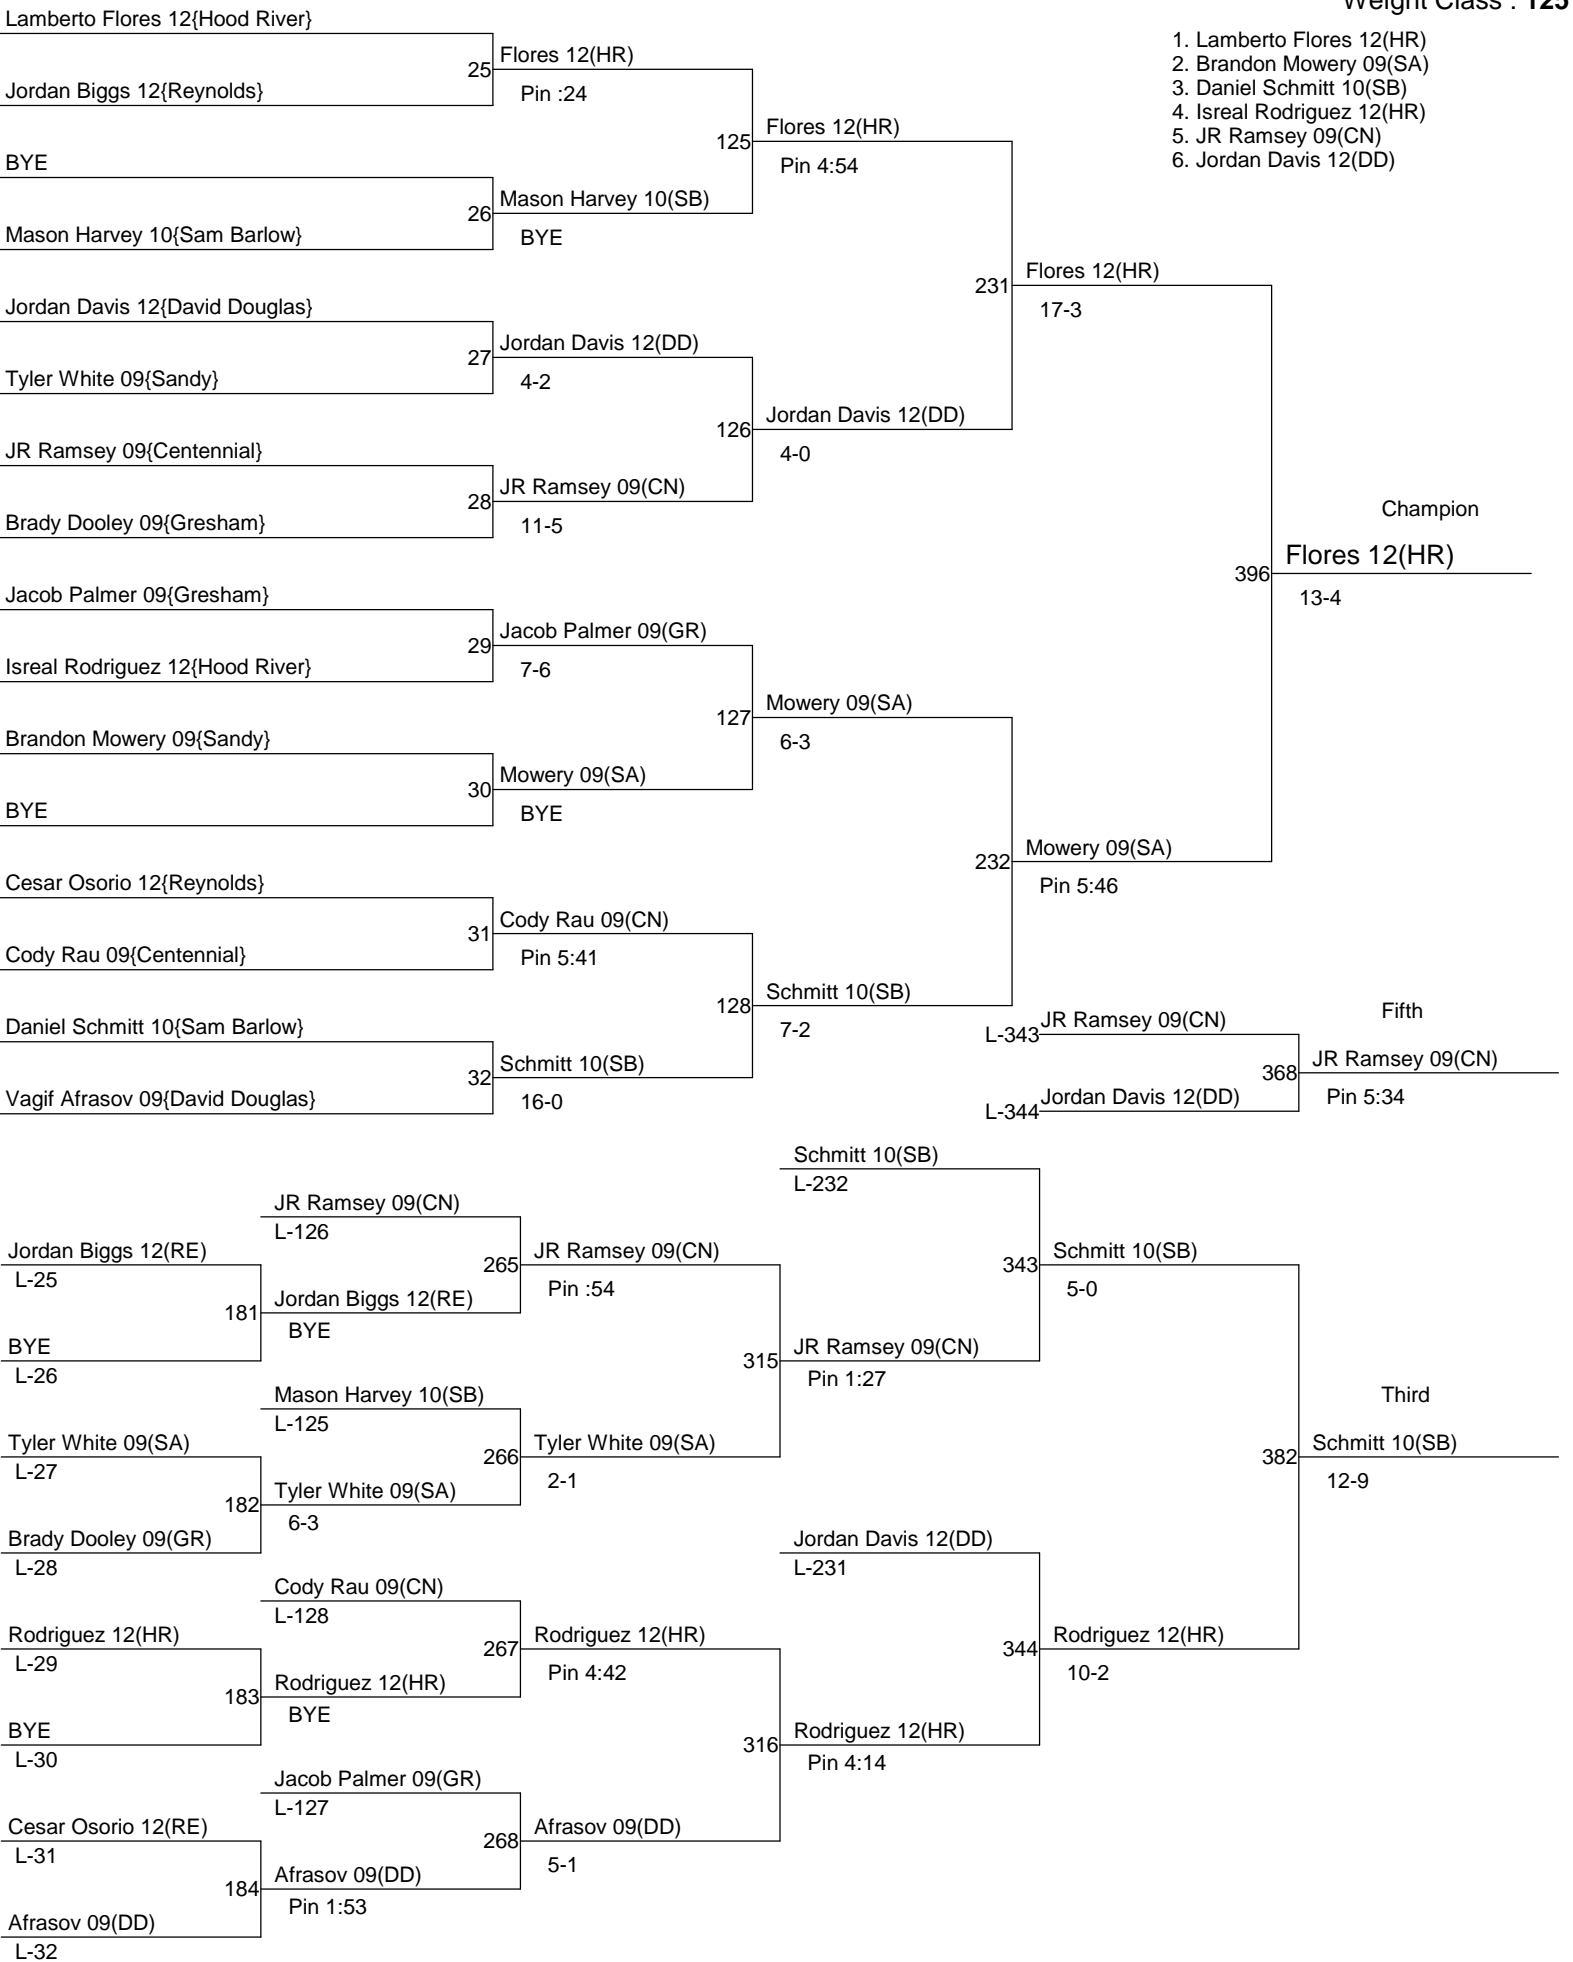

Mt. Hood Conference Wrestling Championships 2010

Weight Class : 125