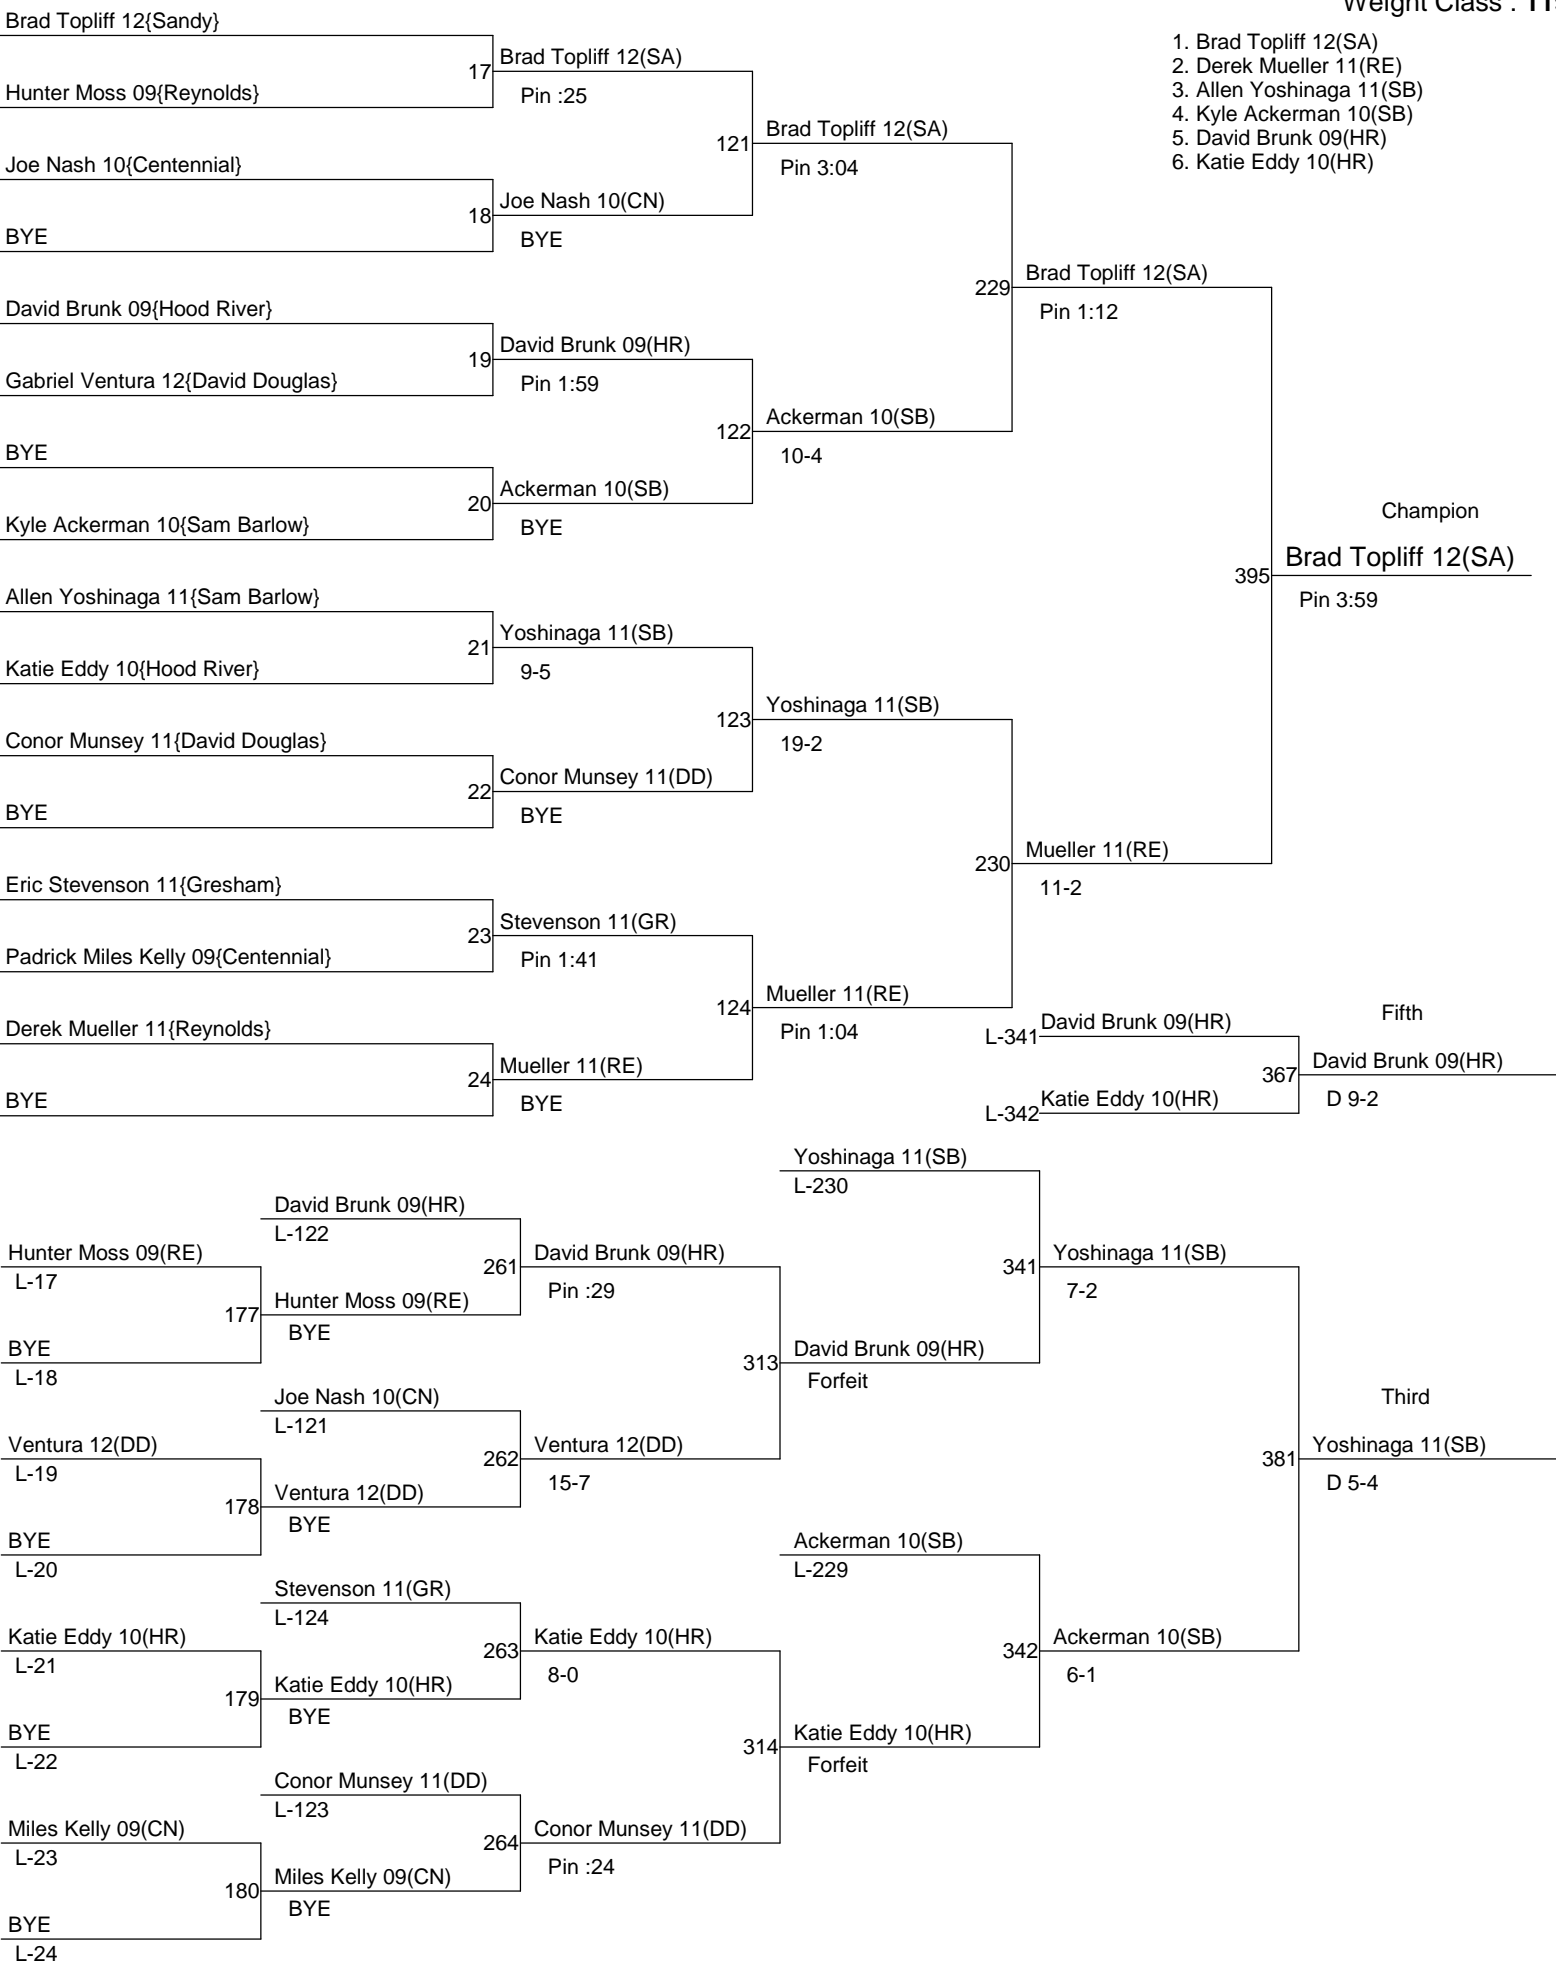

Mt. Hood Conference Wrestling Championships 2010

Weight Class : 119