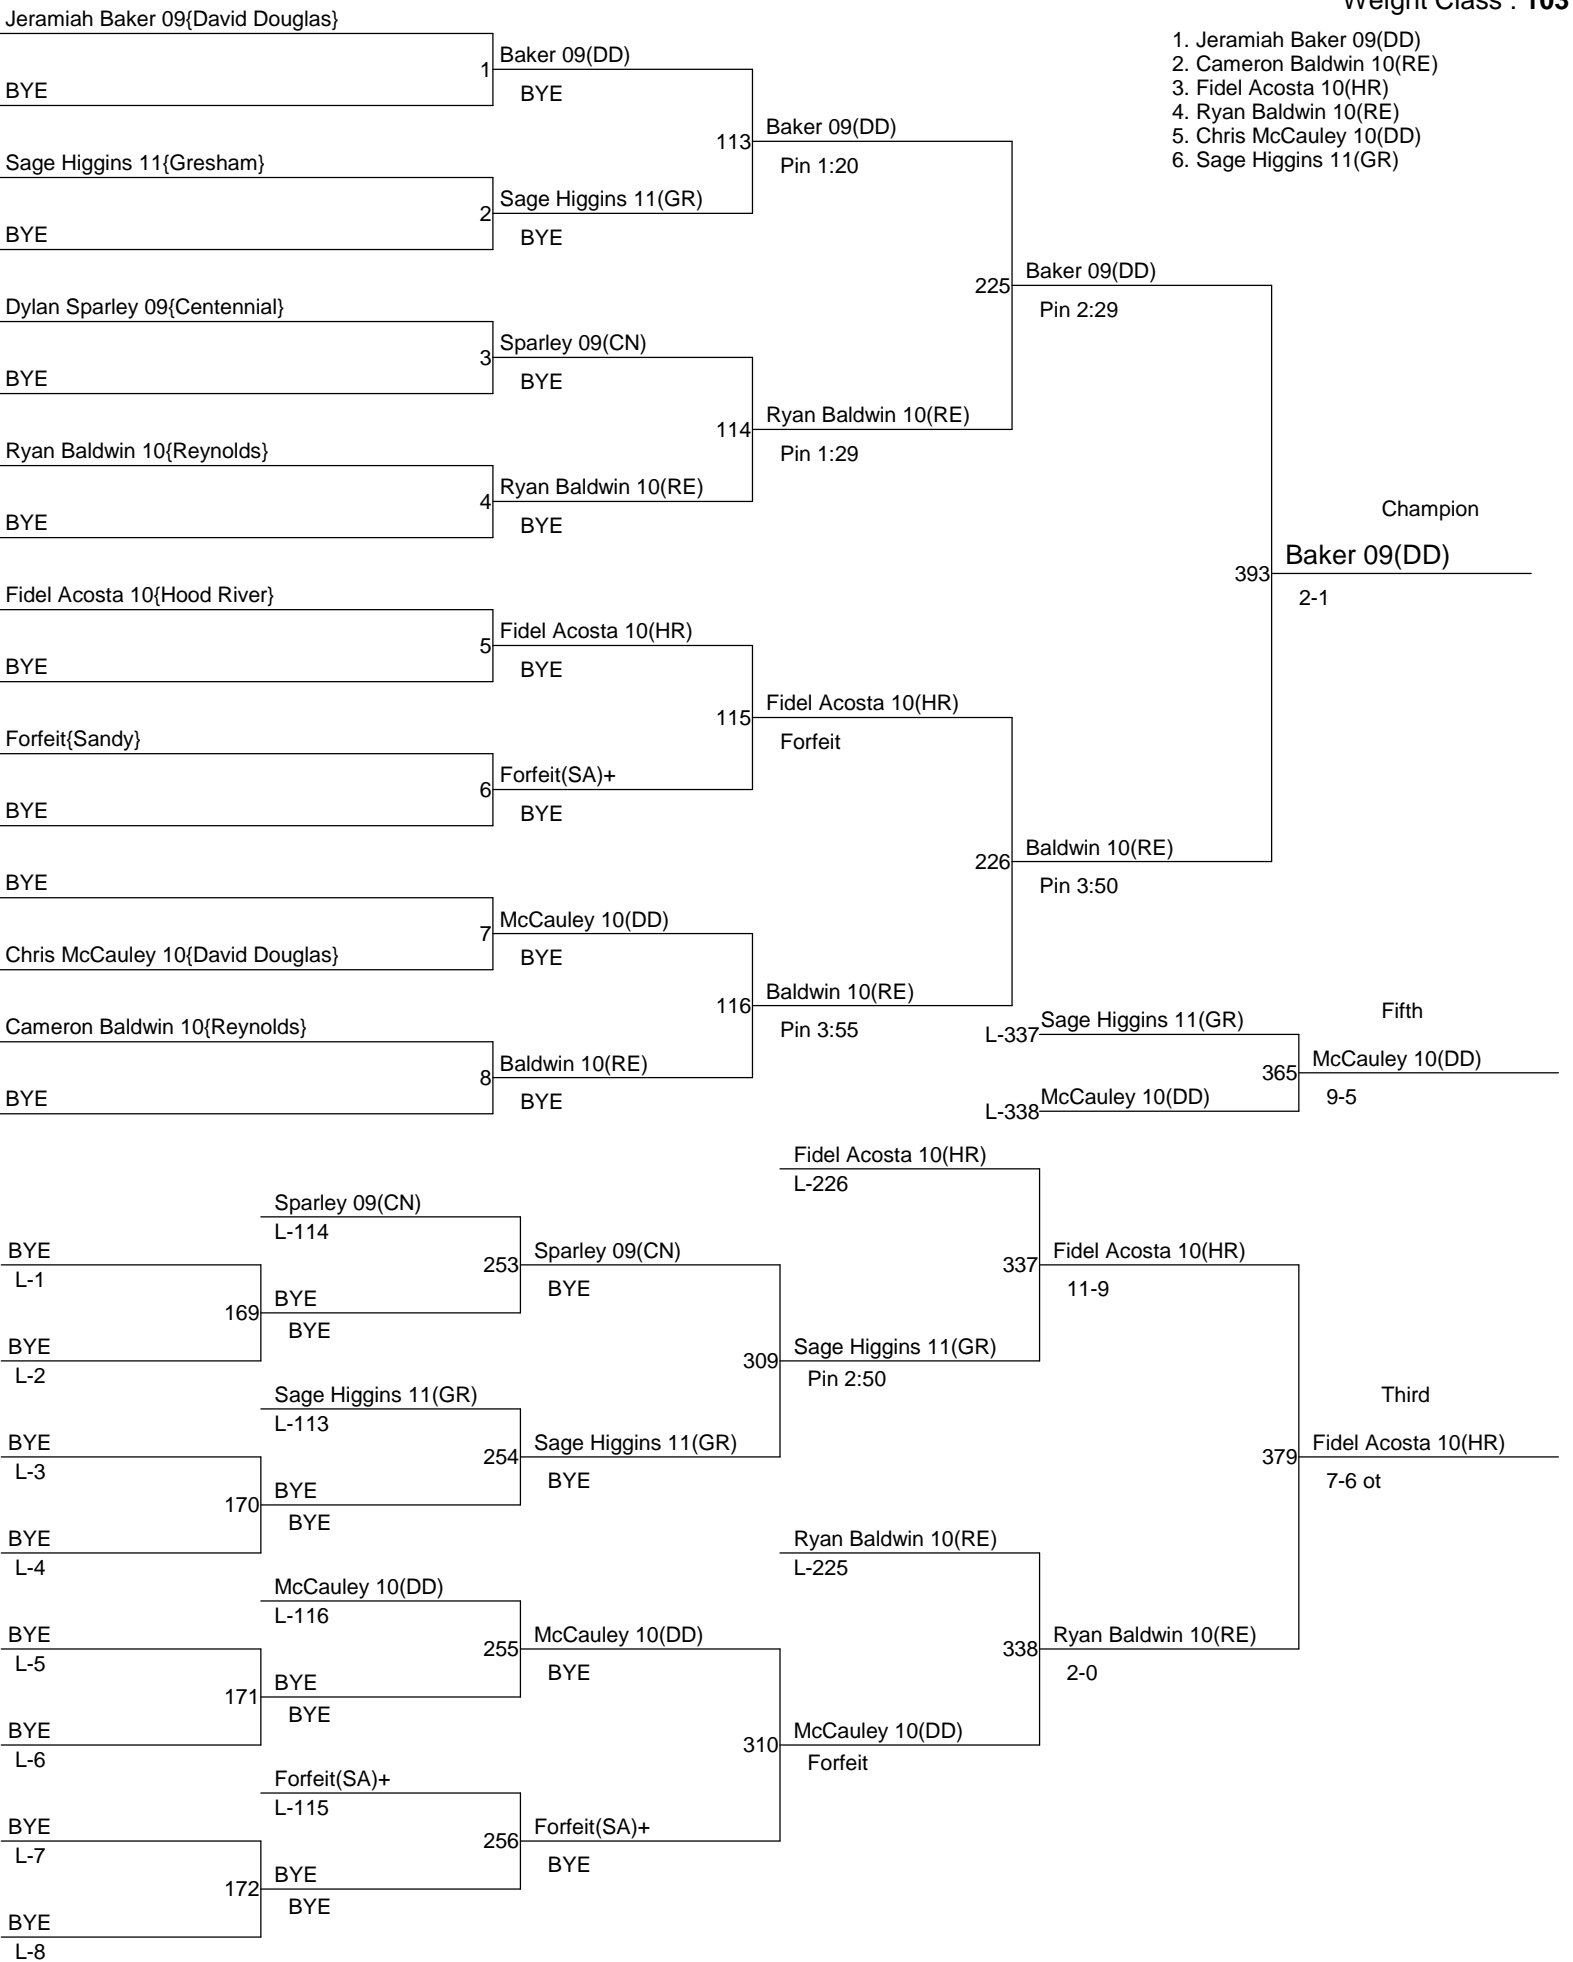

Mt. Hood Conference Wrestling Championships 2010

1..Sandy.....	274.5
2..Sam Barlow.....	264
3..David Douglas.....	260.5
4..Hood River.....	226.5
5..Centennial.....	180.5
6..Gresham.....	175
7..Reynolds.....	155

Mt. Hood Conference Wrestling Championships 2010

Weight Class : **103**