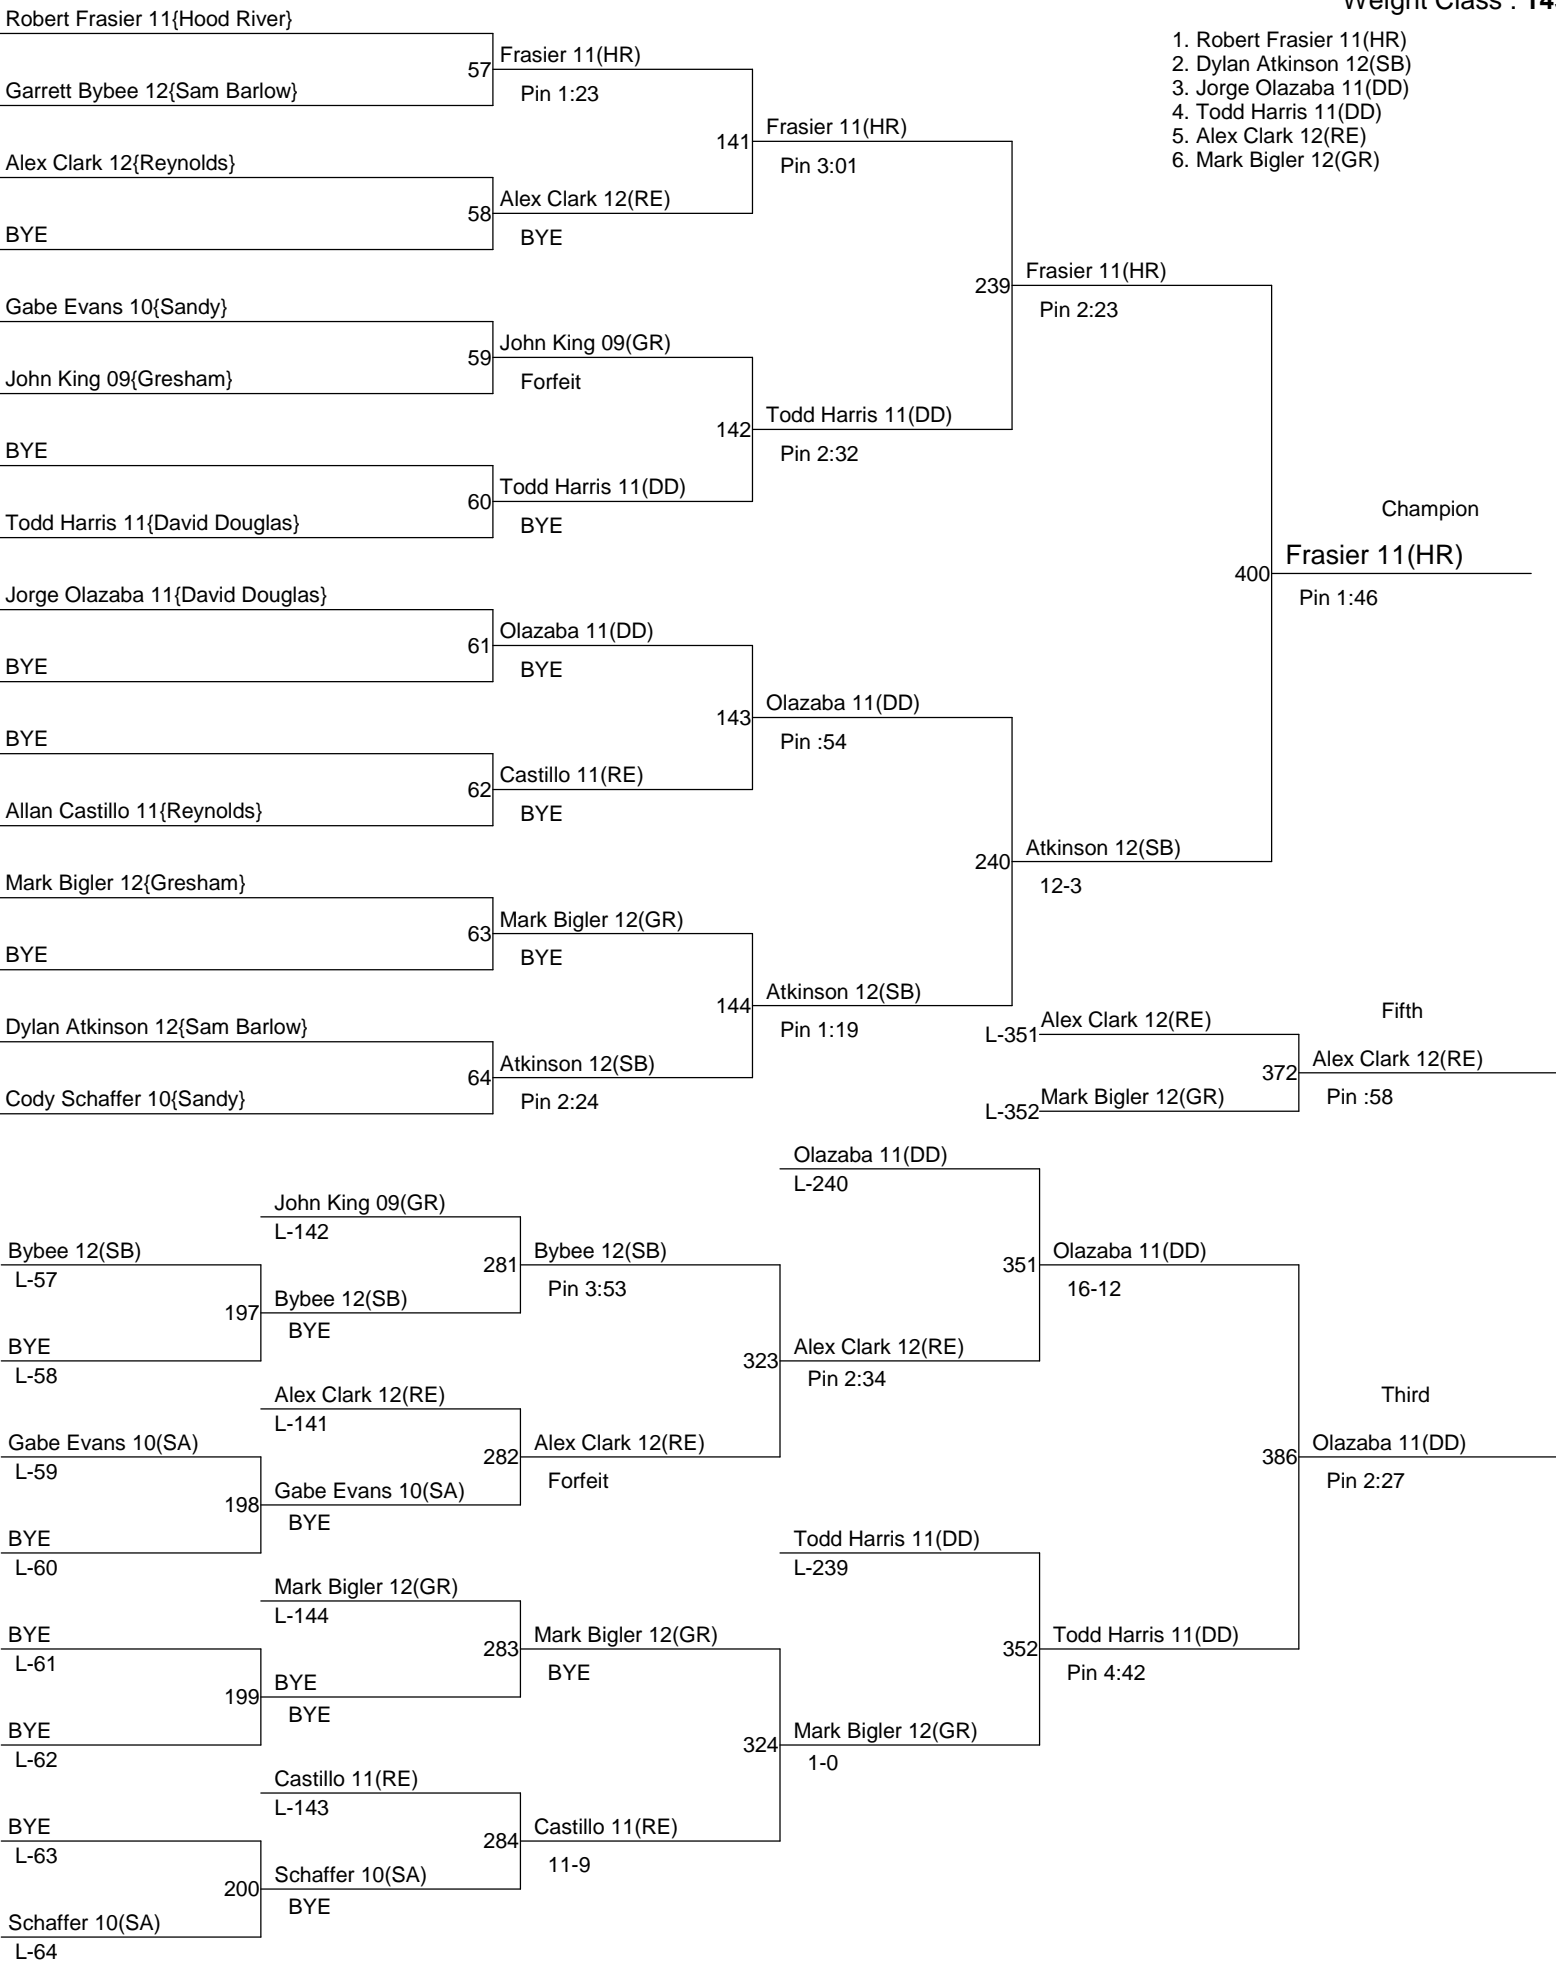

Mt. Hood Conference Wrestling Championships 2010

Weight Class : 145