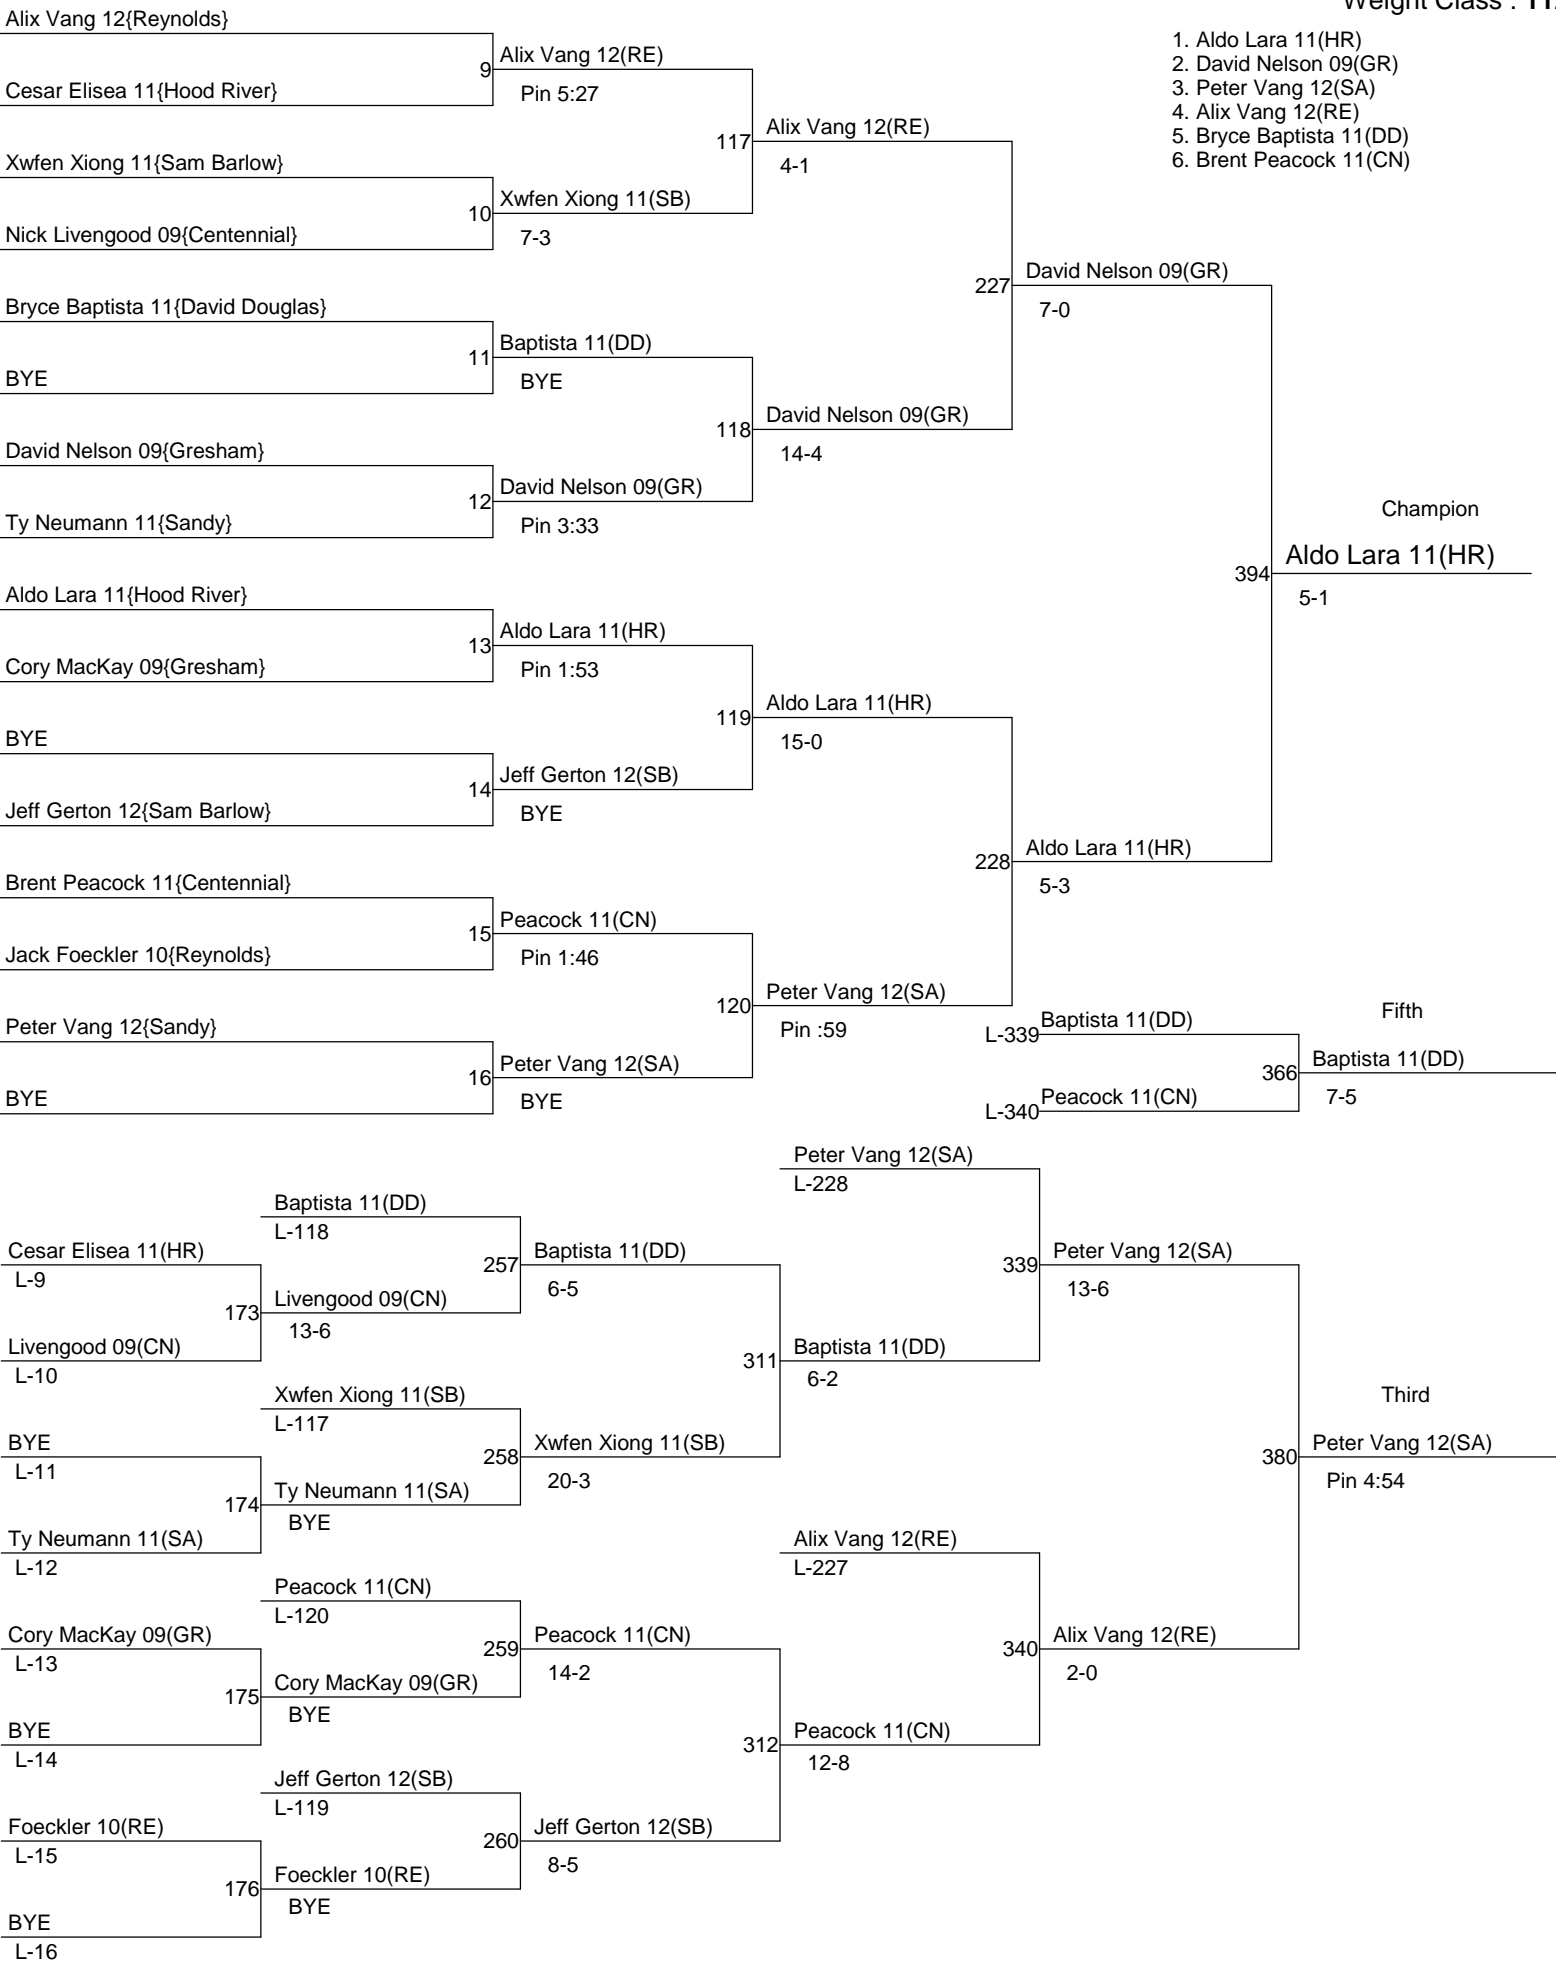

Mt. Hood Conference Wrestling Championships 2010

Weight Class : 112