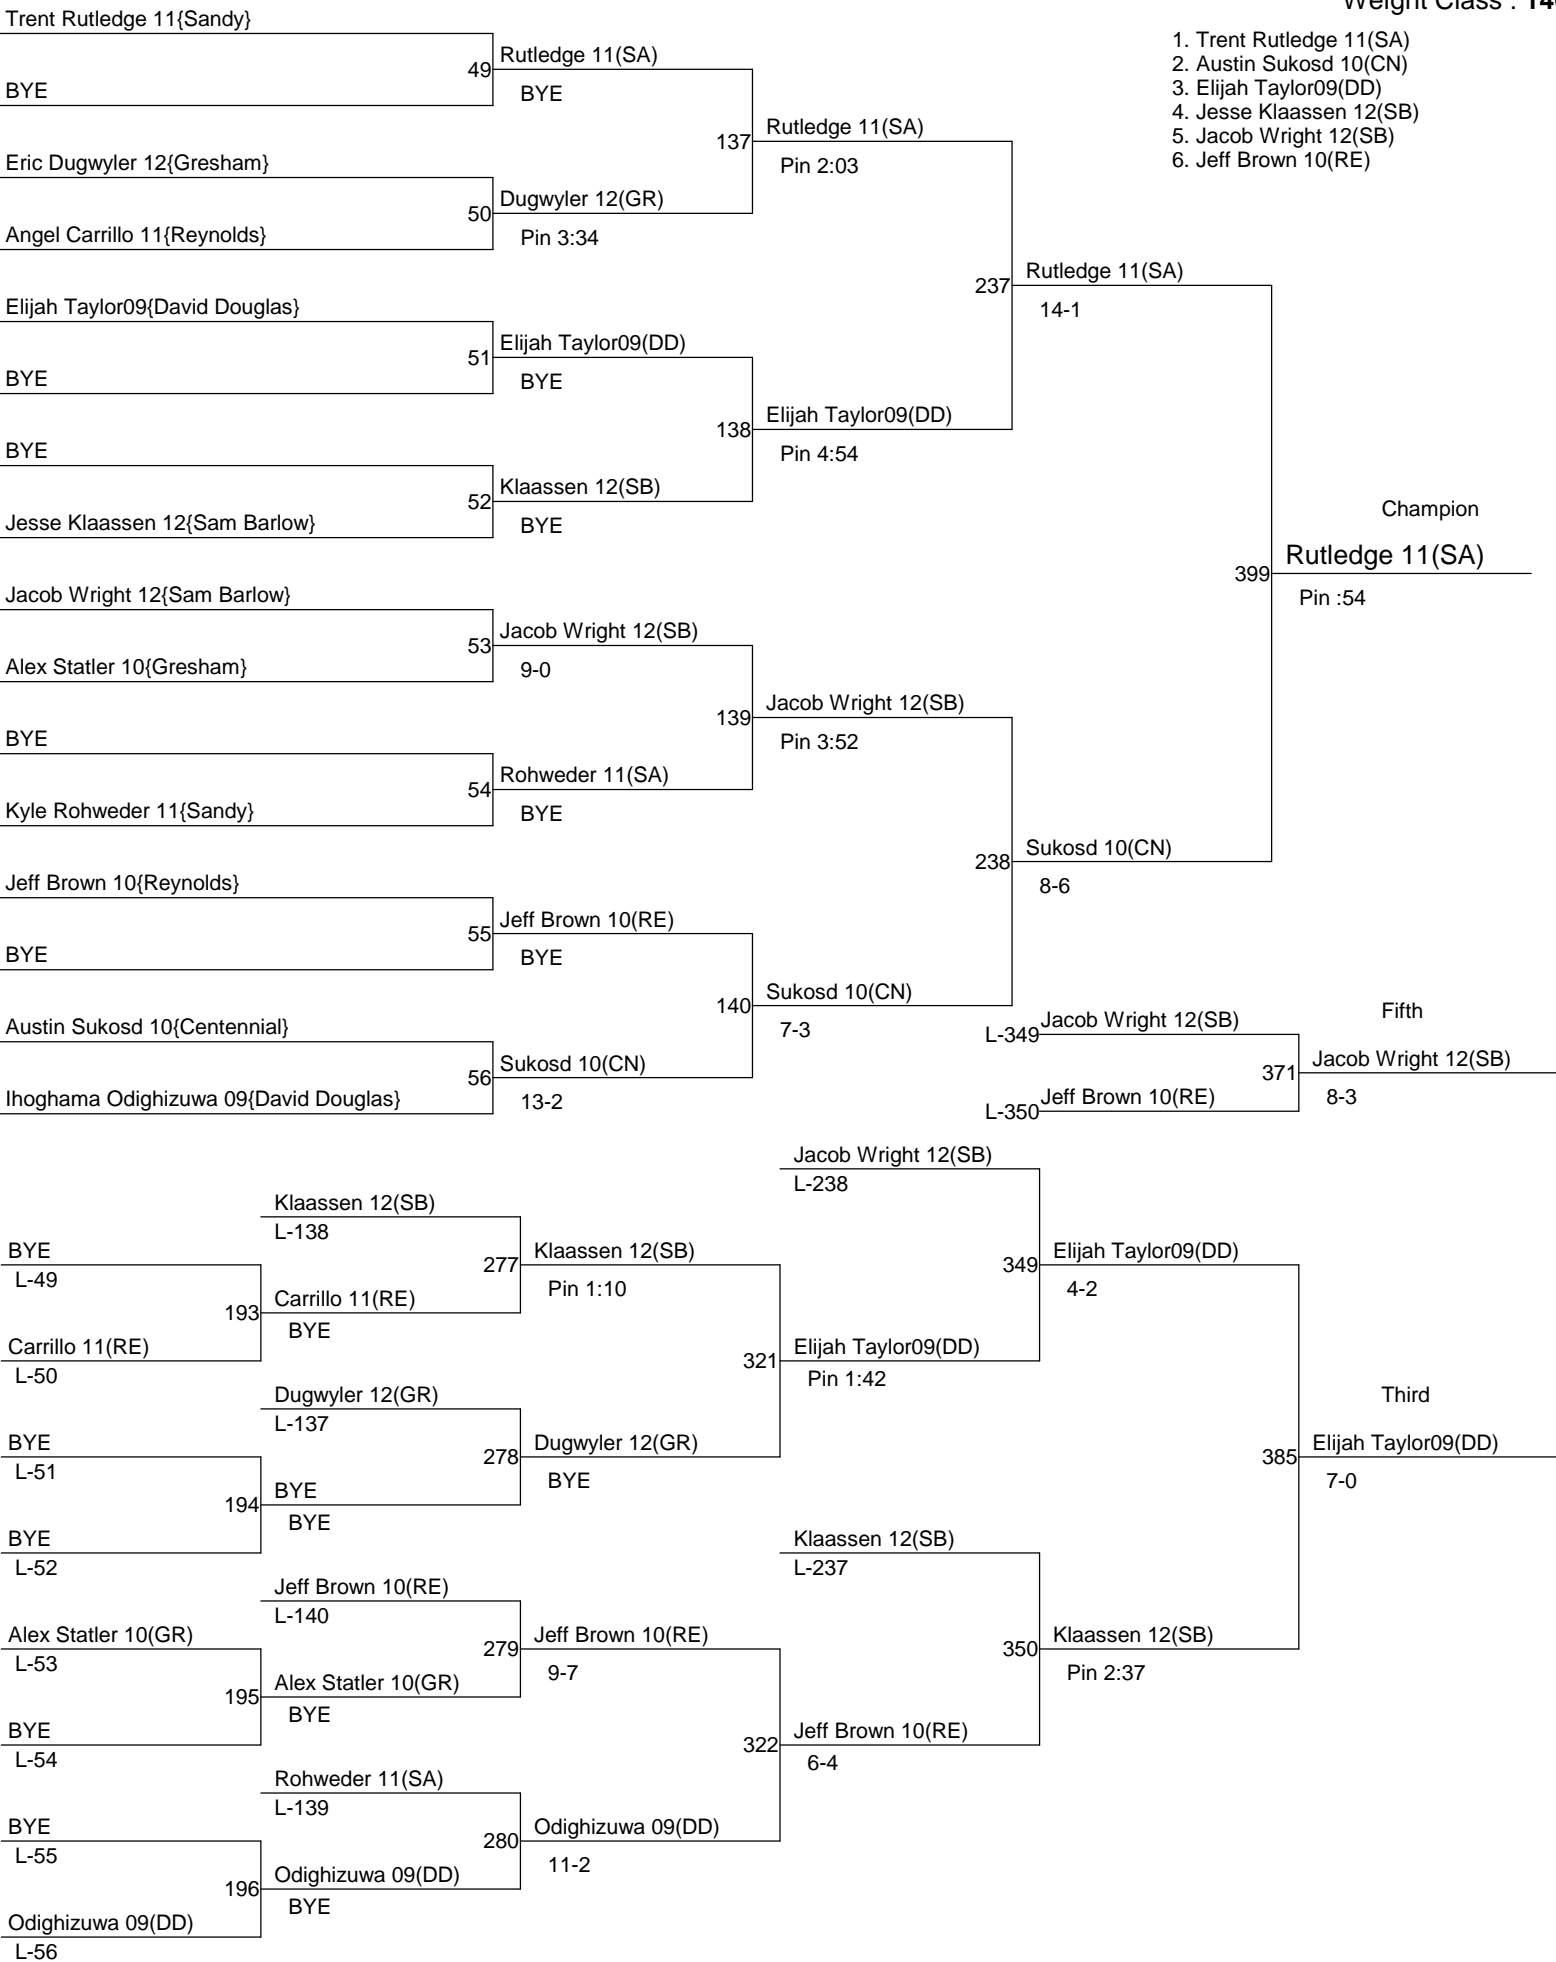

Mt. Hood Conference Wrestling Championships 2010

Weight Class : **140**