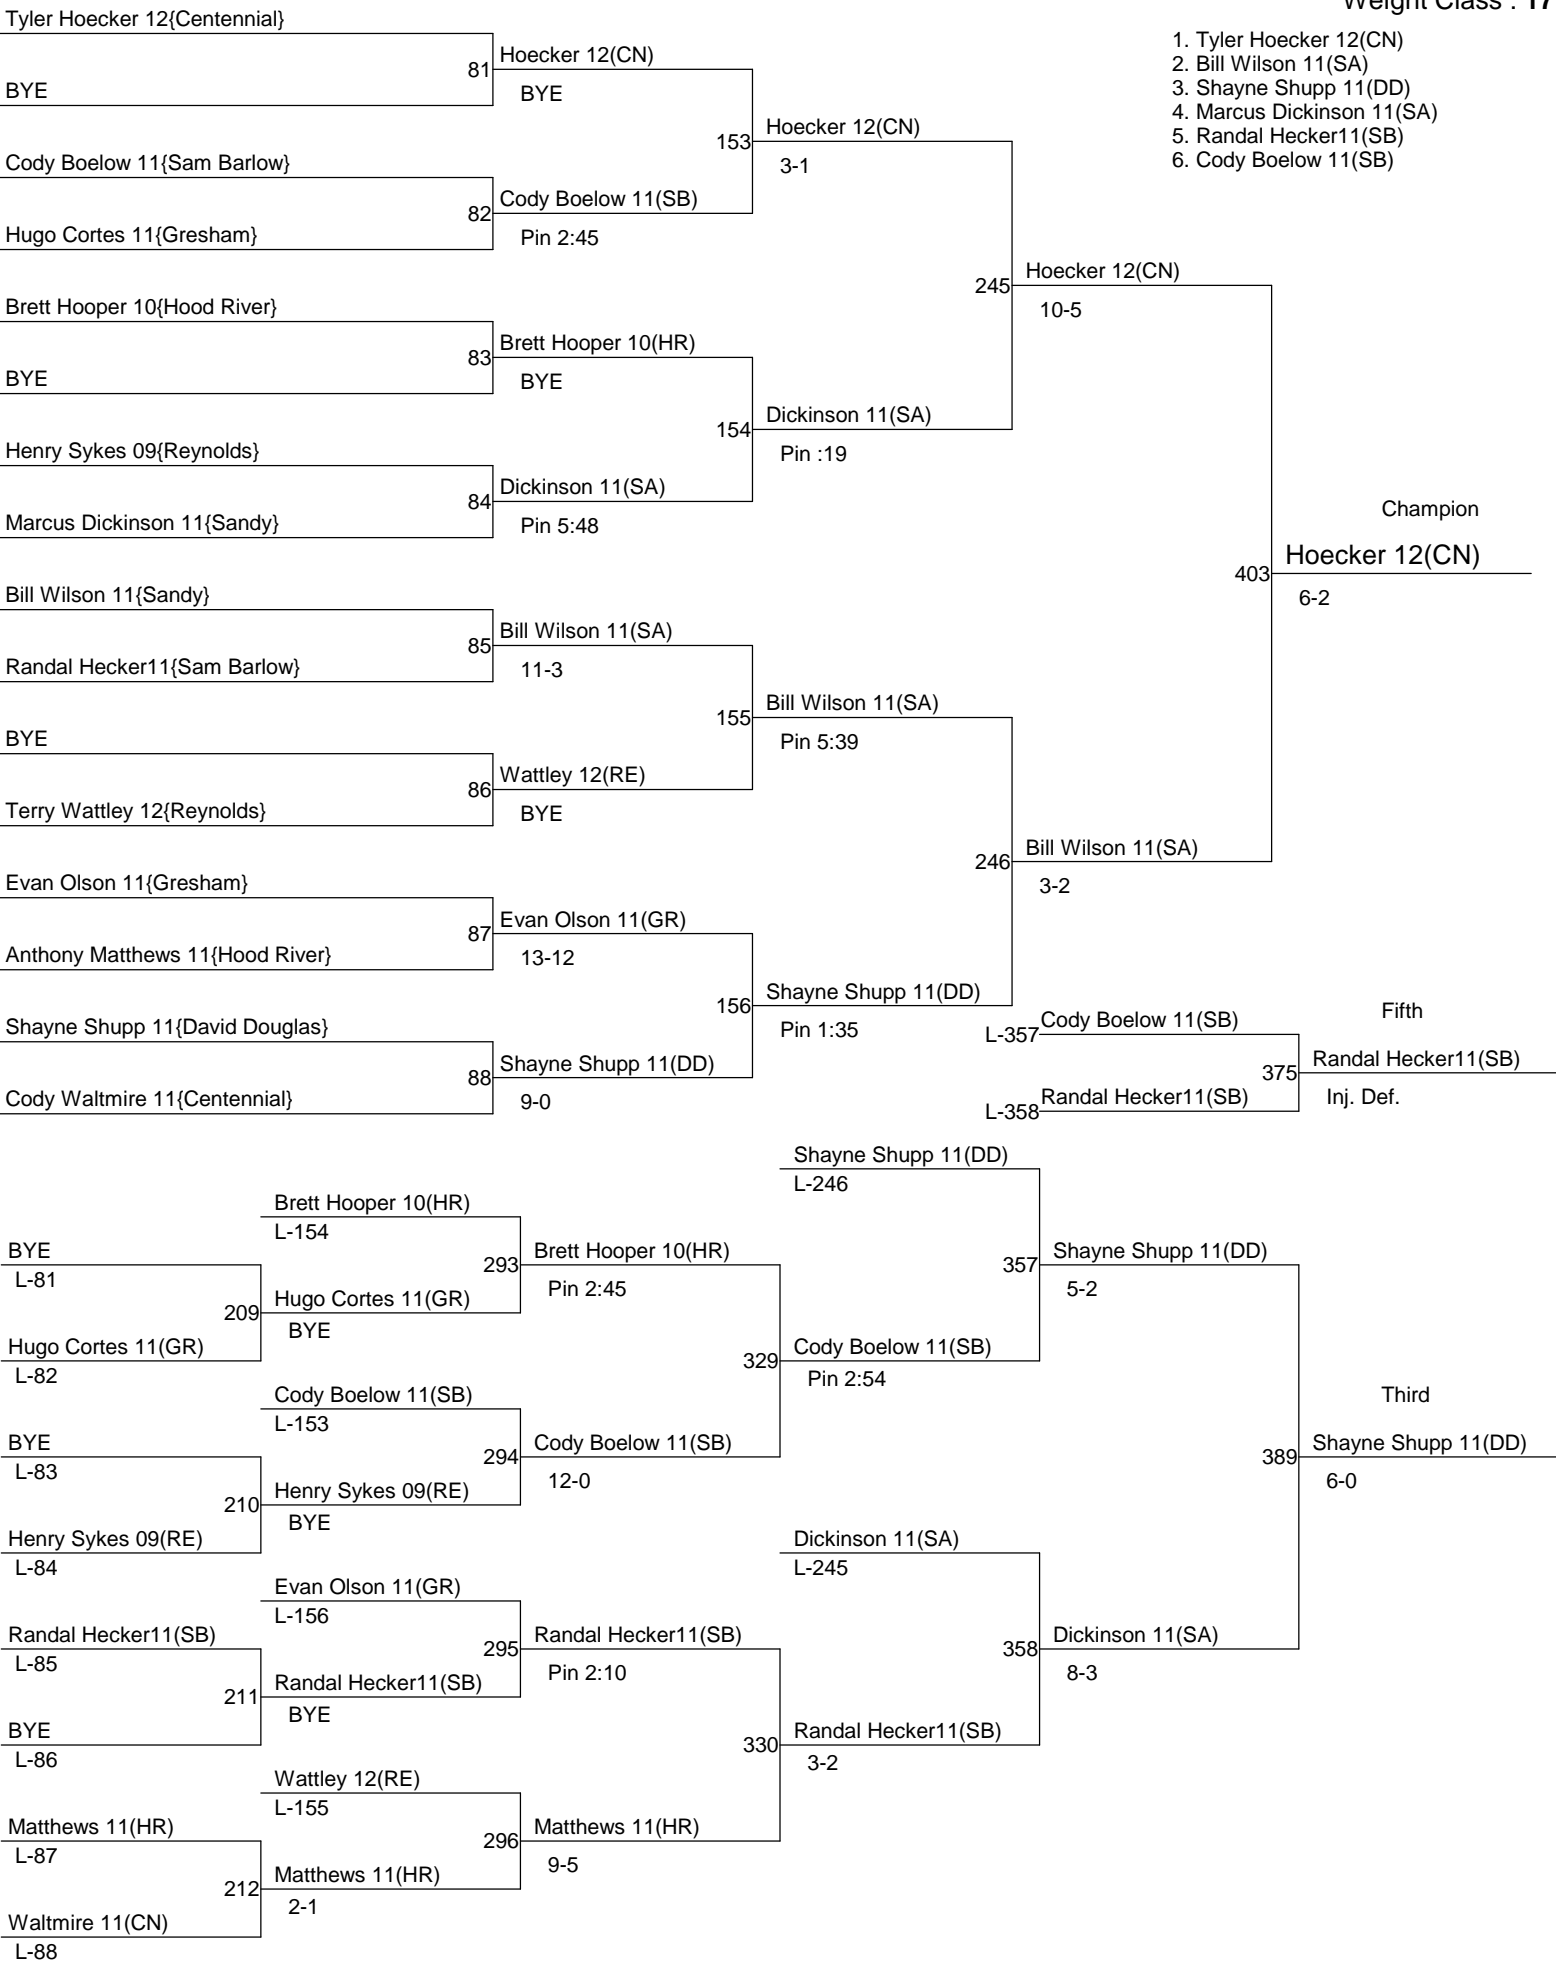

Mt. Hood Conference Wrestling Championships 2010

Weight Class : 171