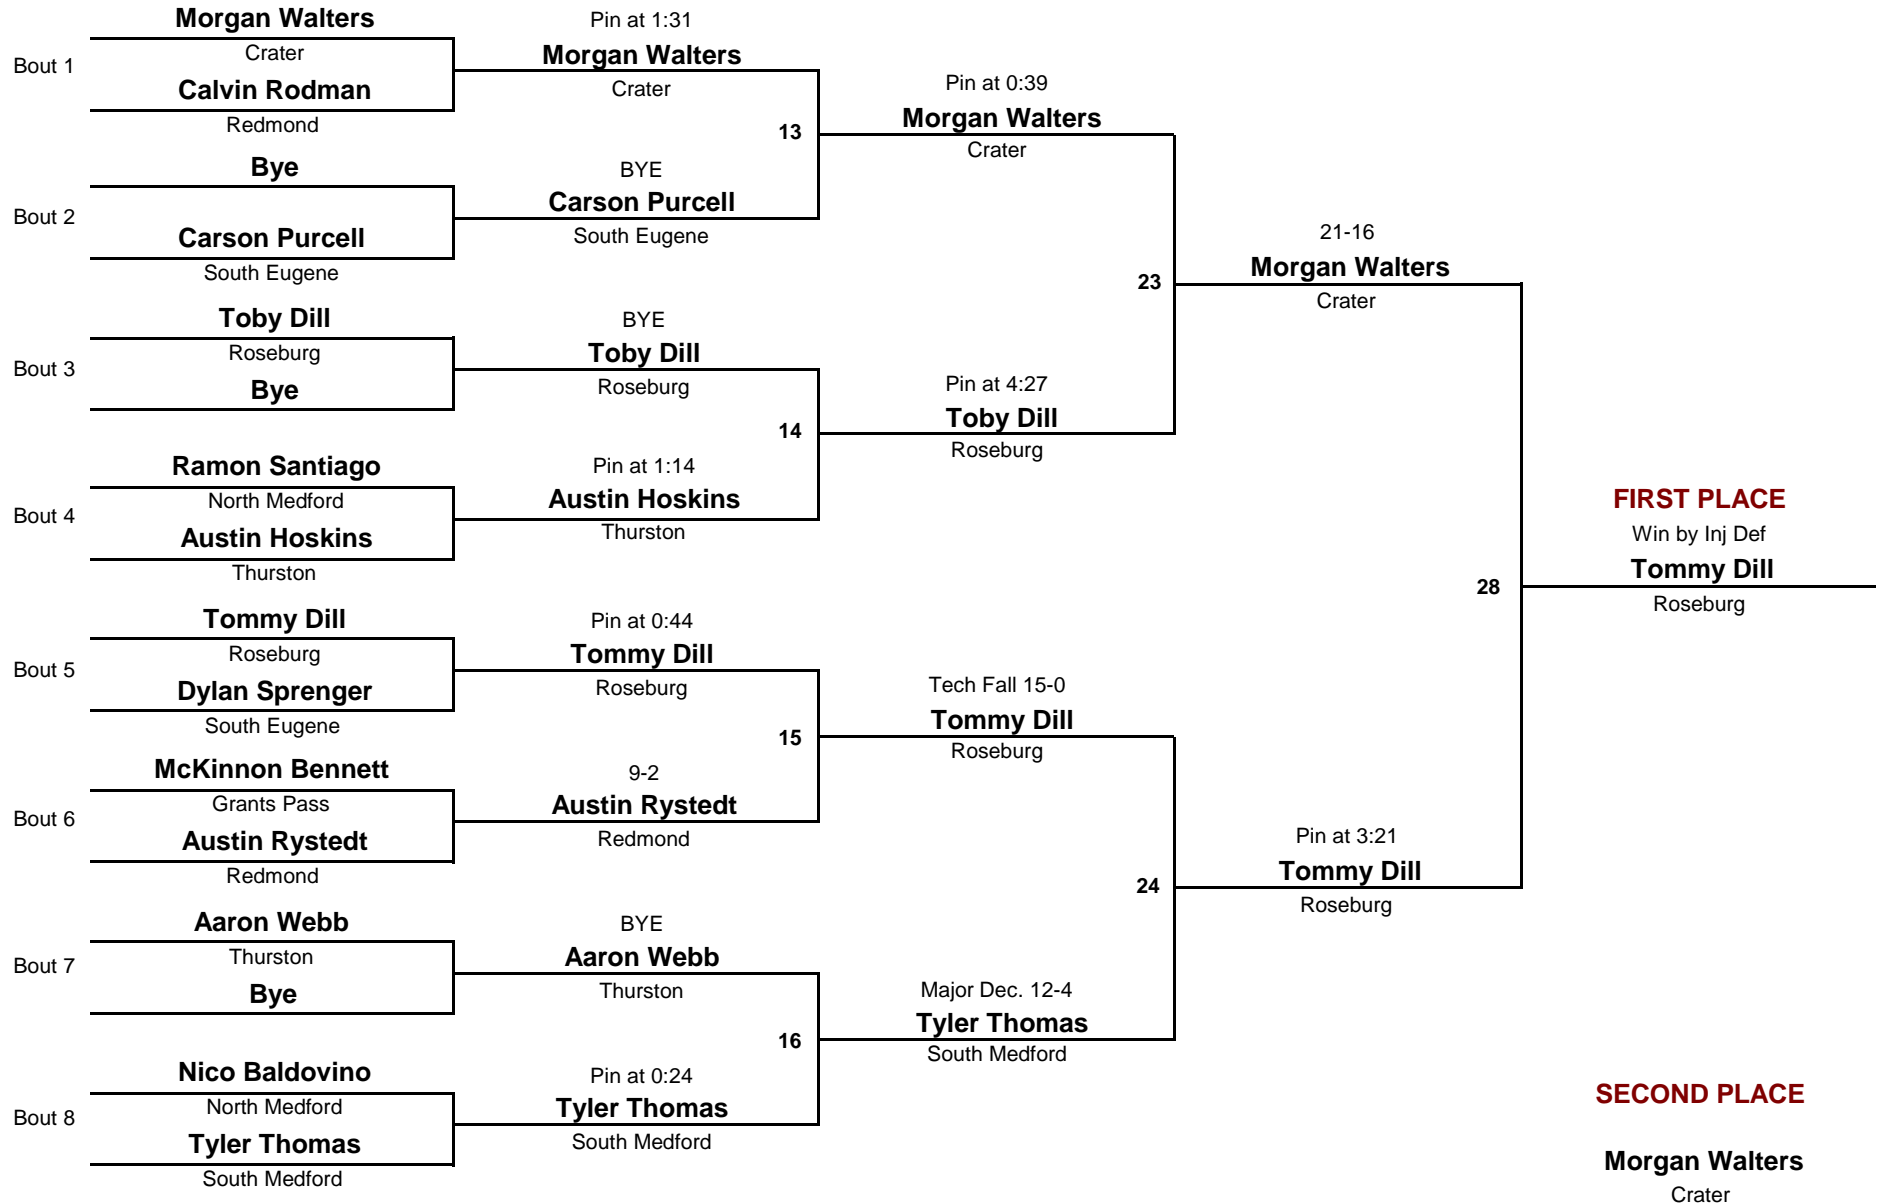

HS
DIVISION

120
WEIGHT

2012 6A Special District 4

February 11, 2012

Championship Rounds