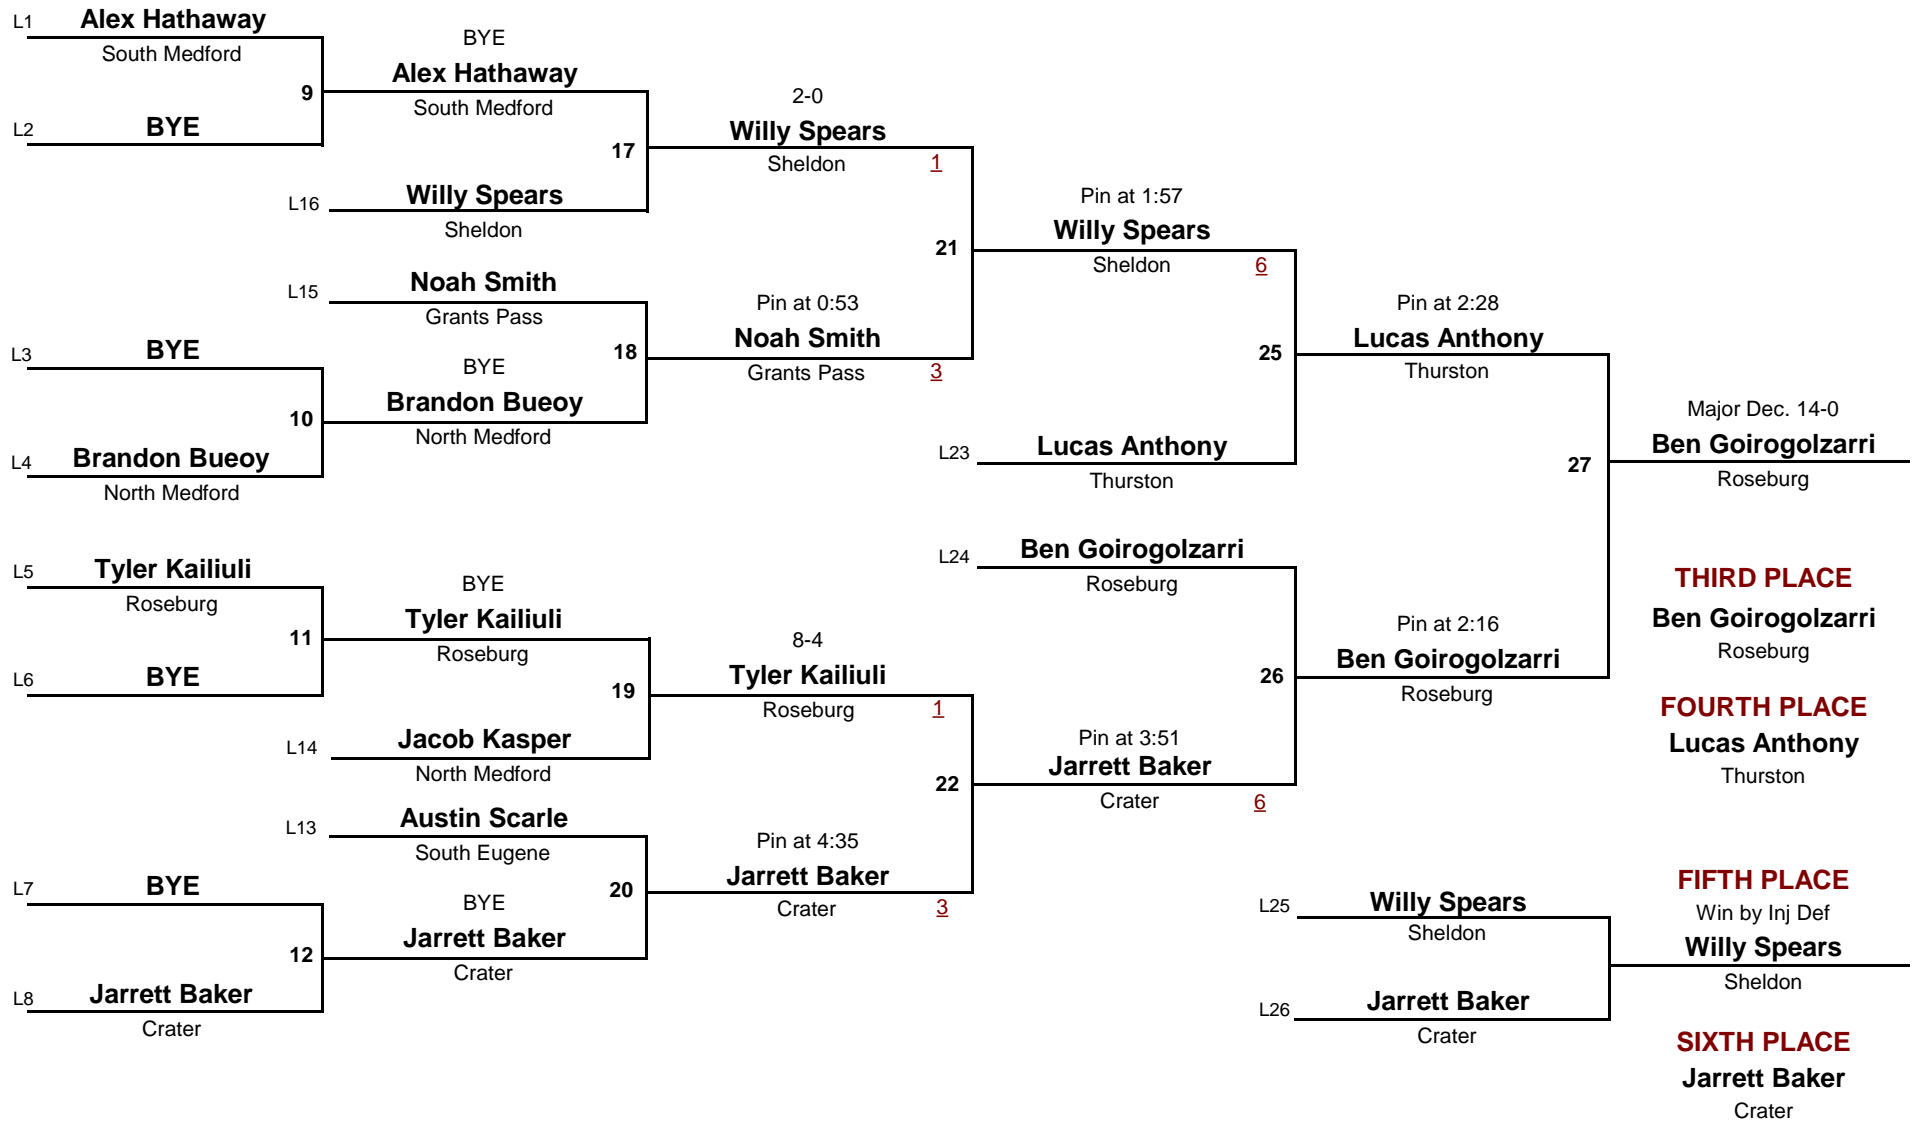

HS
DIVISION

220
WEIGHT

2012 6A Special District 4

February 11, 2012

Consolation Rounds