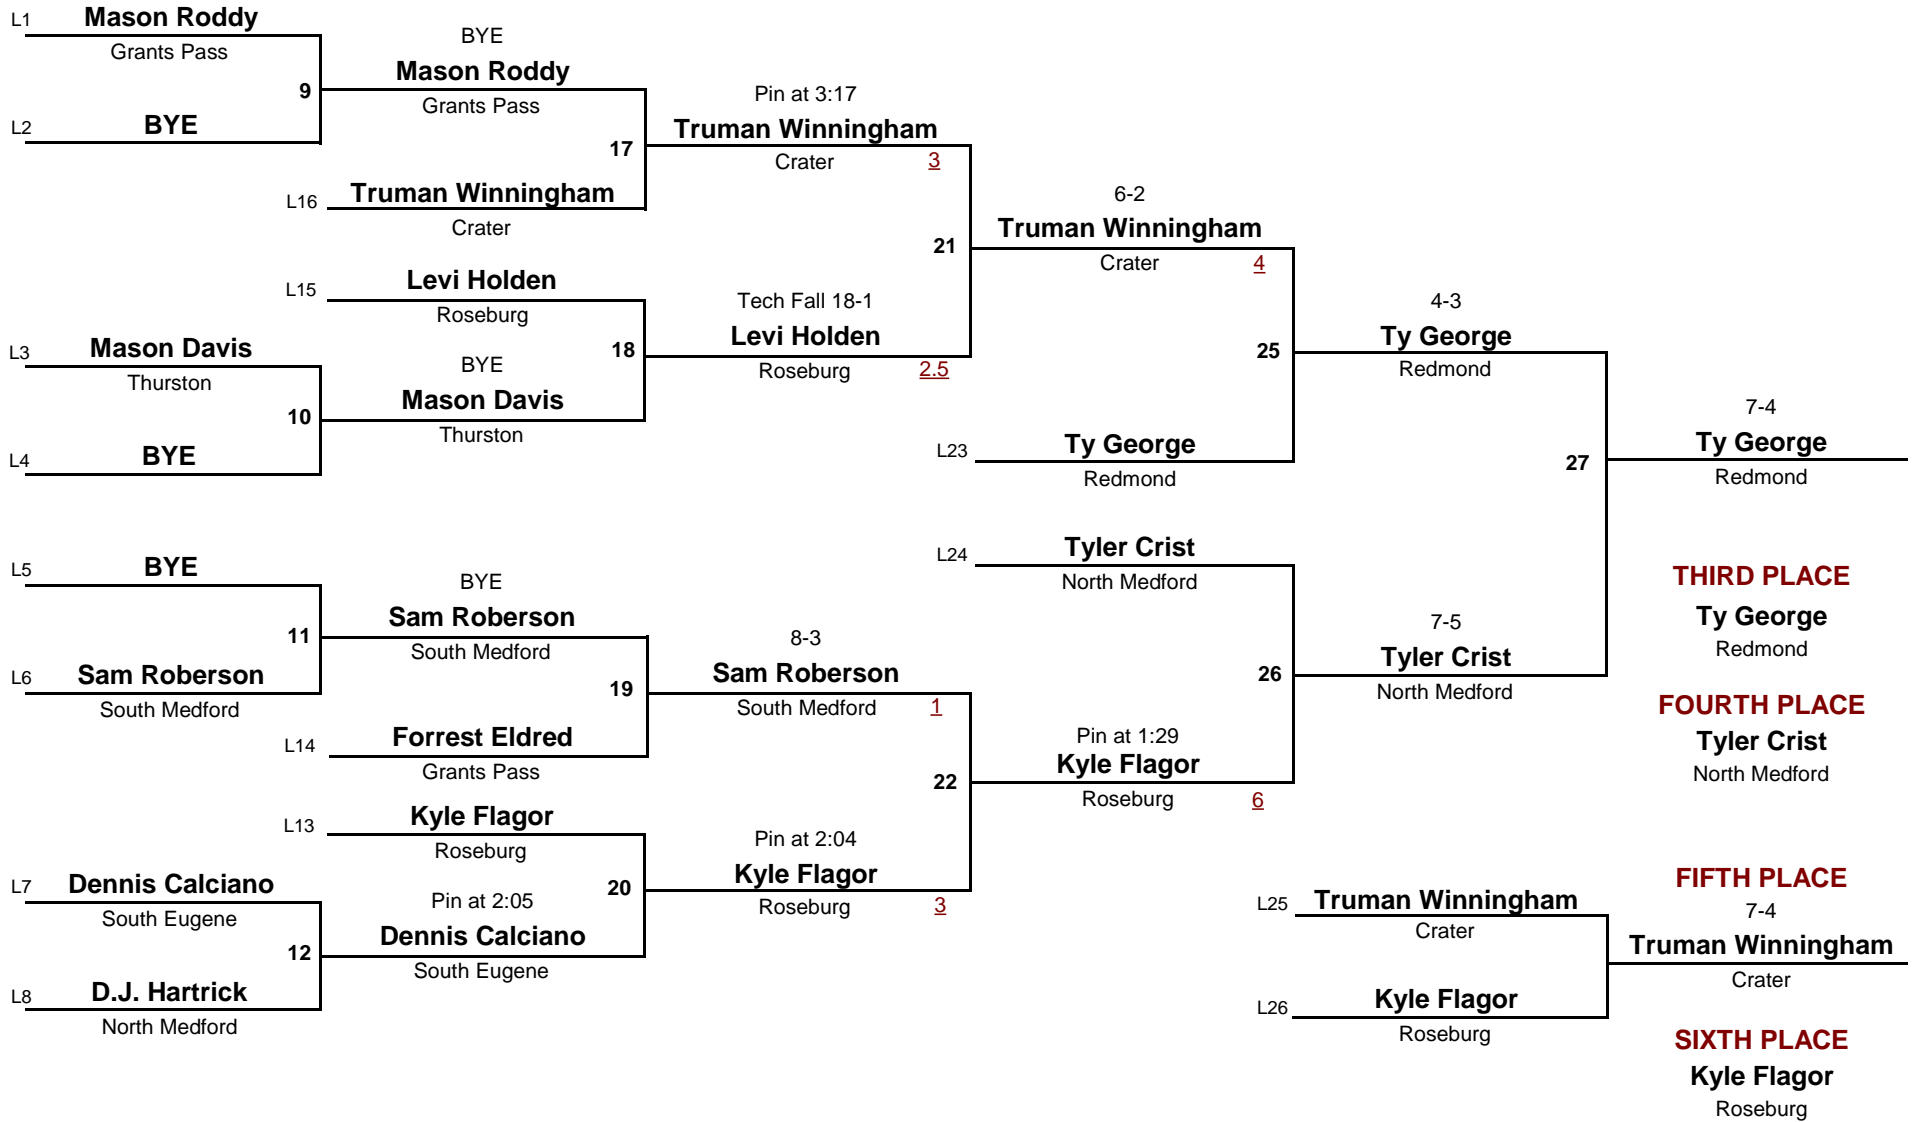

HS
DIVISION

126
WEIGHT

2012 6A Special District 4

February 11, 2012

Consolation Rounds