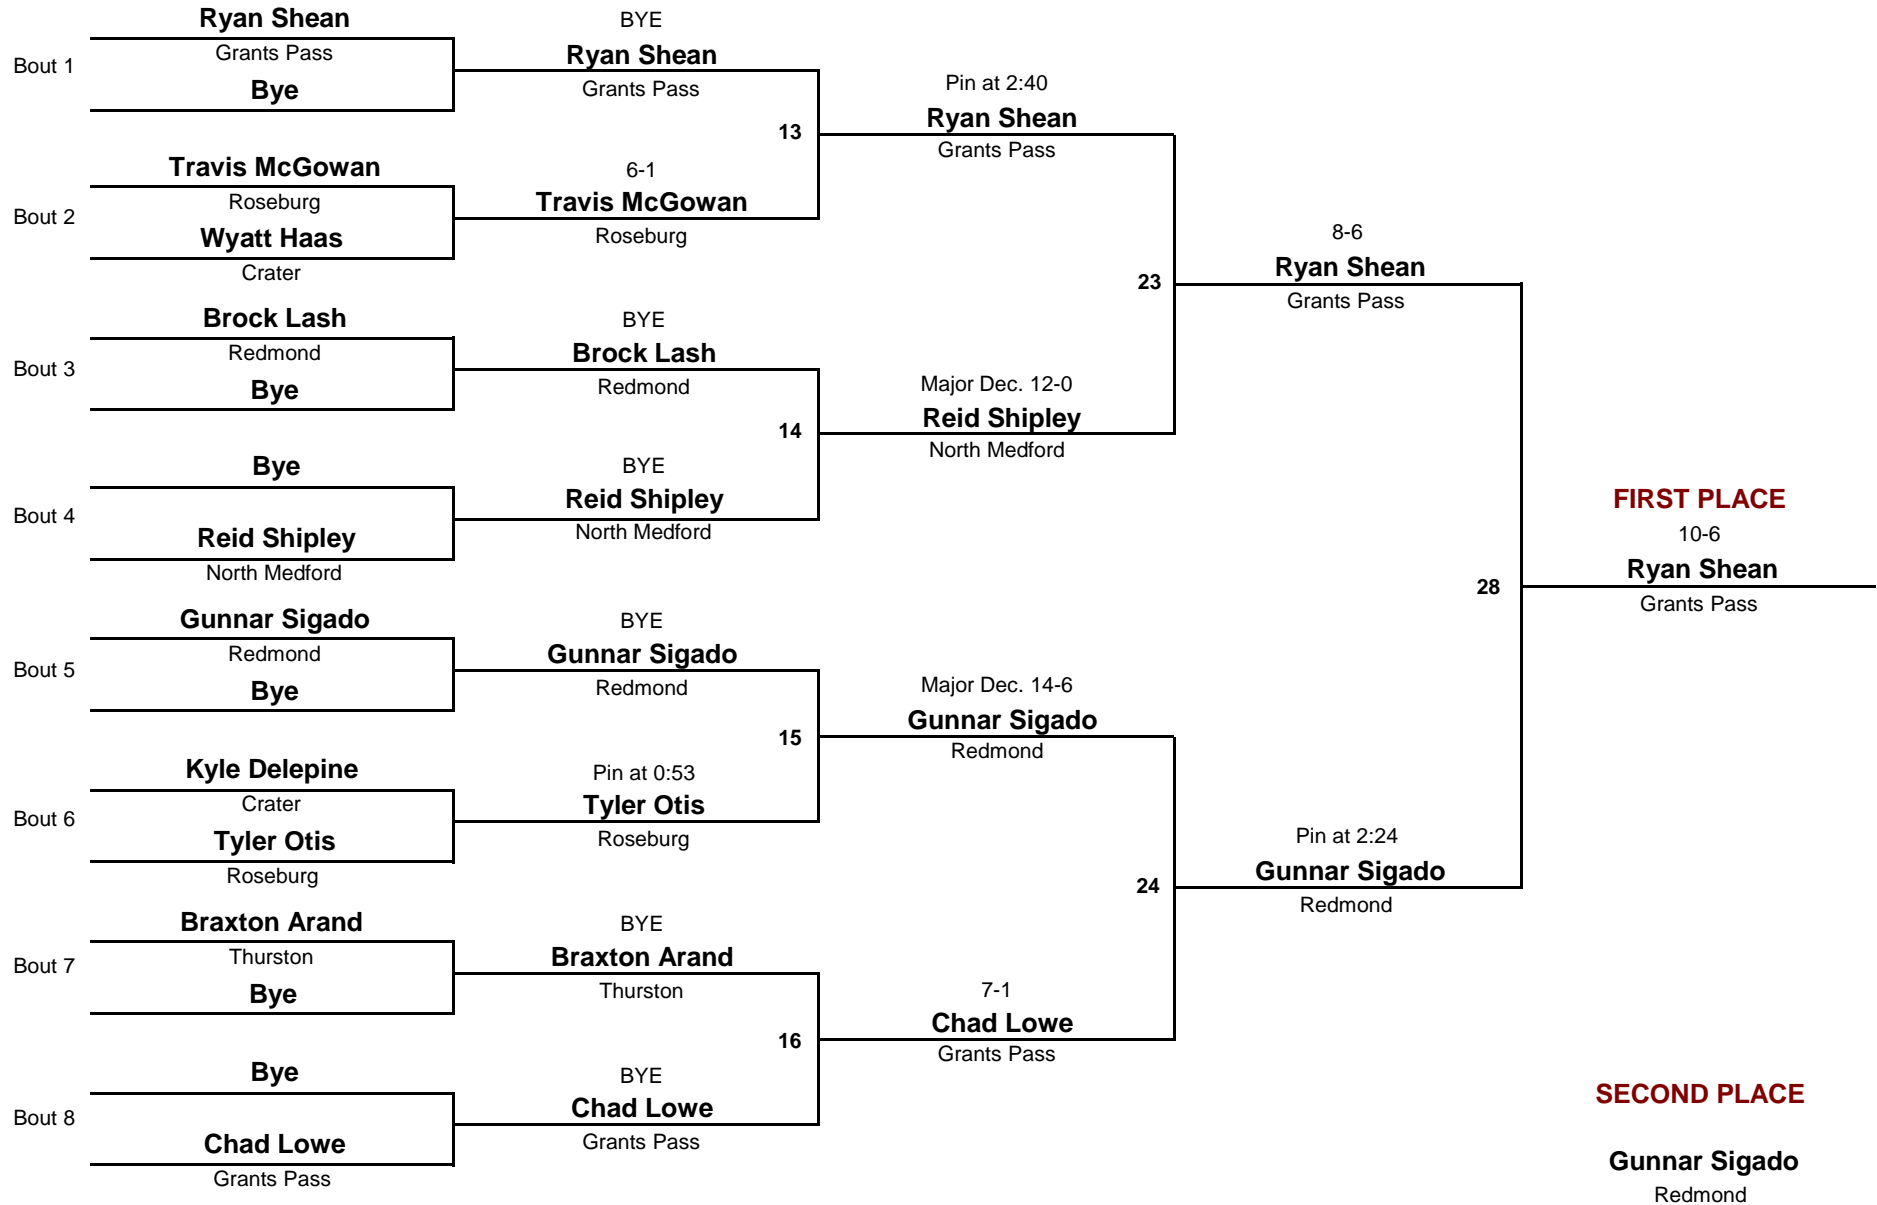

HS
DIVISION

170
WEIGHT

2012 6A Special District 4

February 11, 2012

Championship Rounds