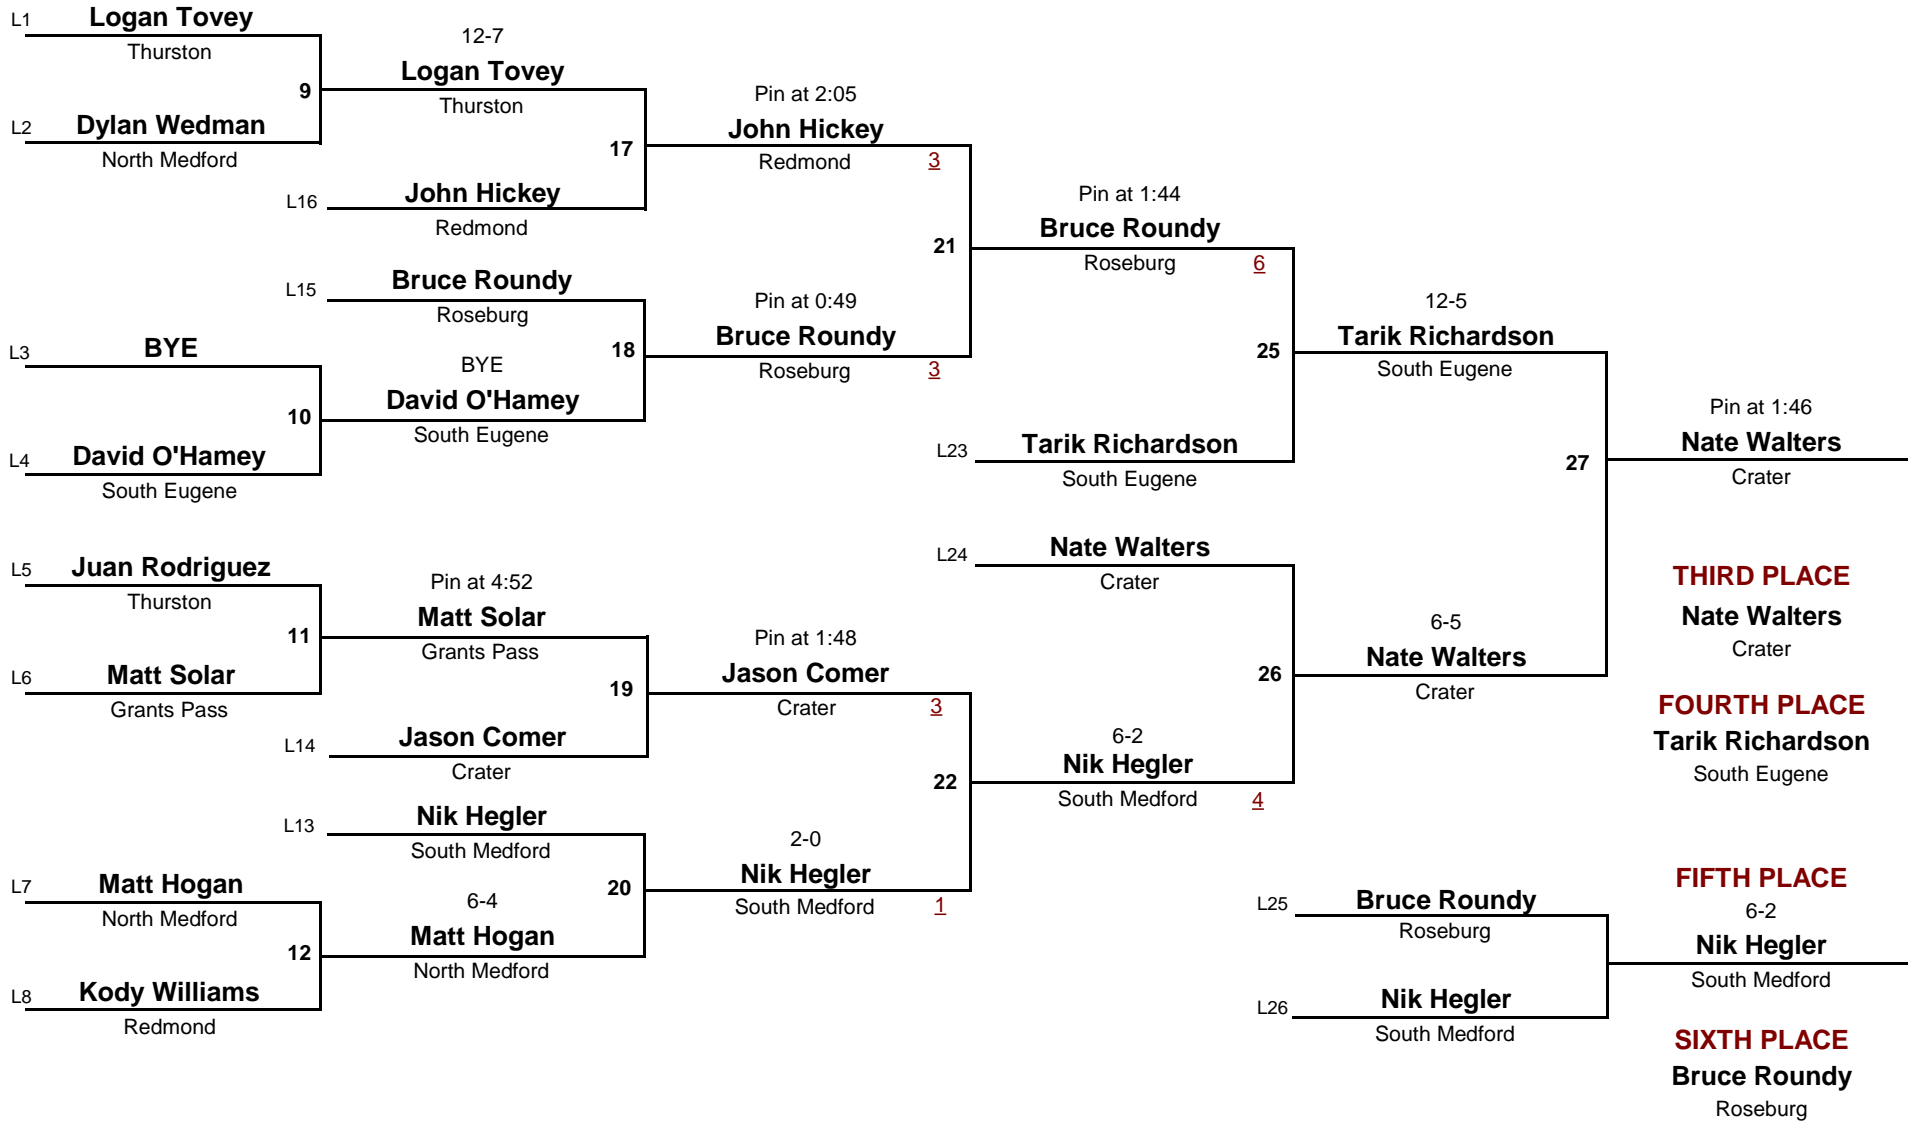

HS
DIVISION

132
WEIGHT

2012 6A Special District 4

February 11, 2012

Consolation Rounds