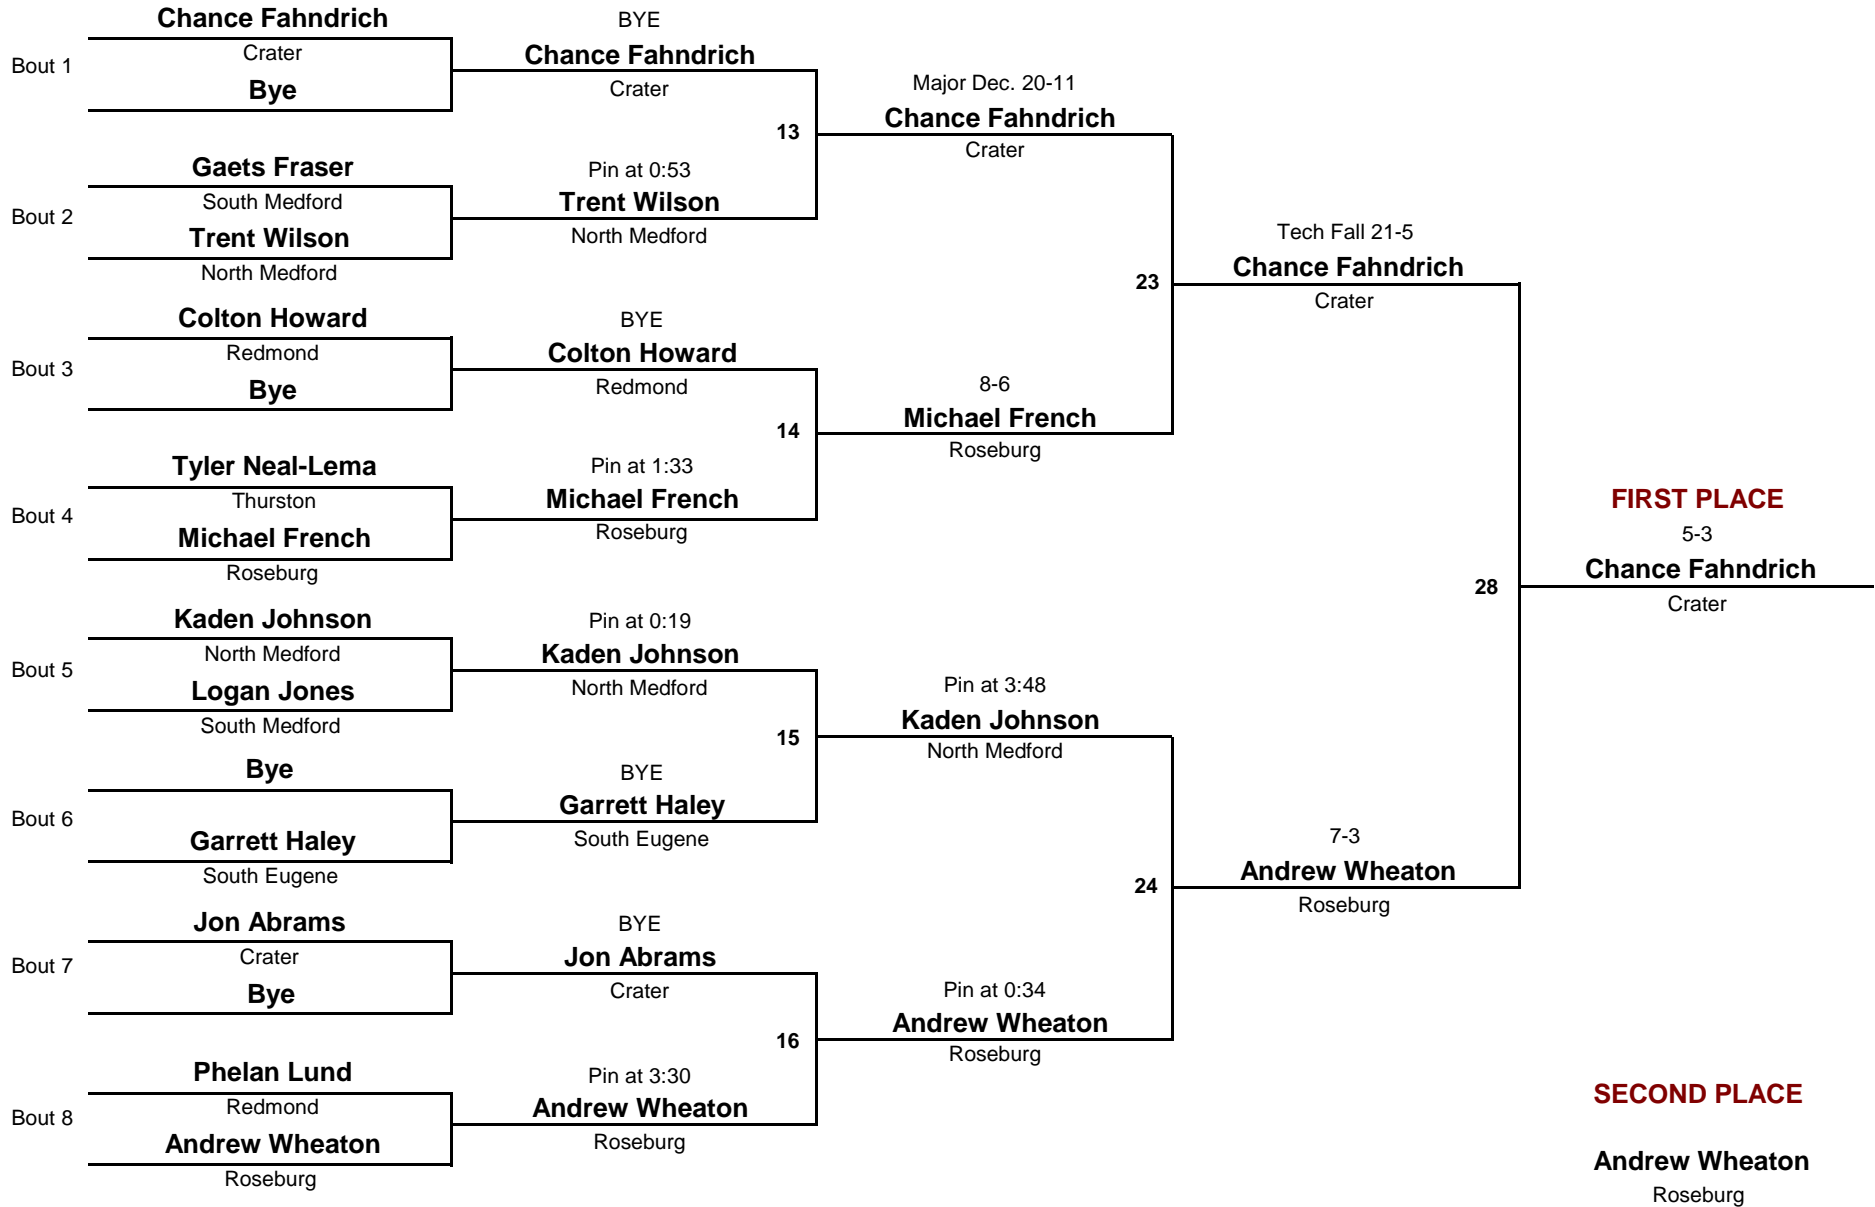

HS
DIVISION

182
WEIGHT

2012 6A Special District 4

February 11, 2012

Championship Rounds