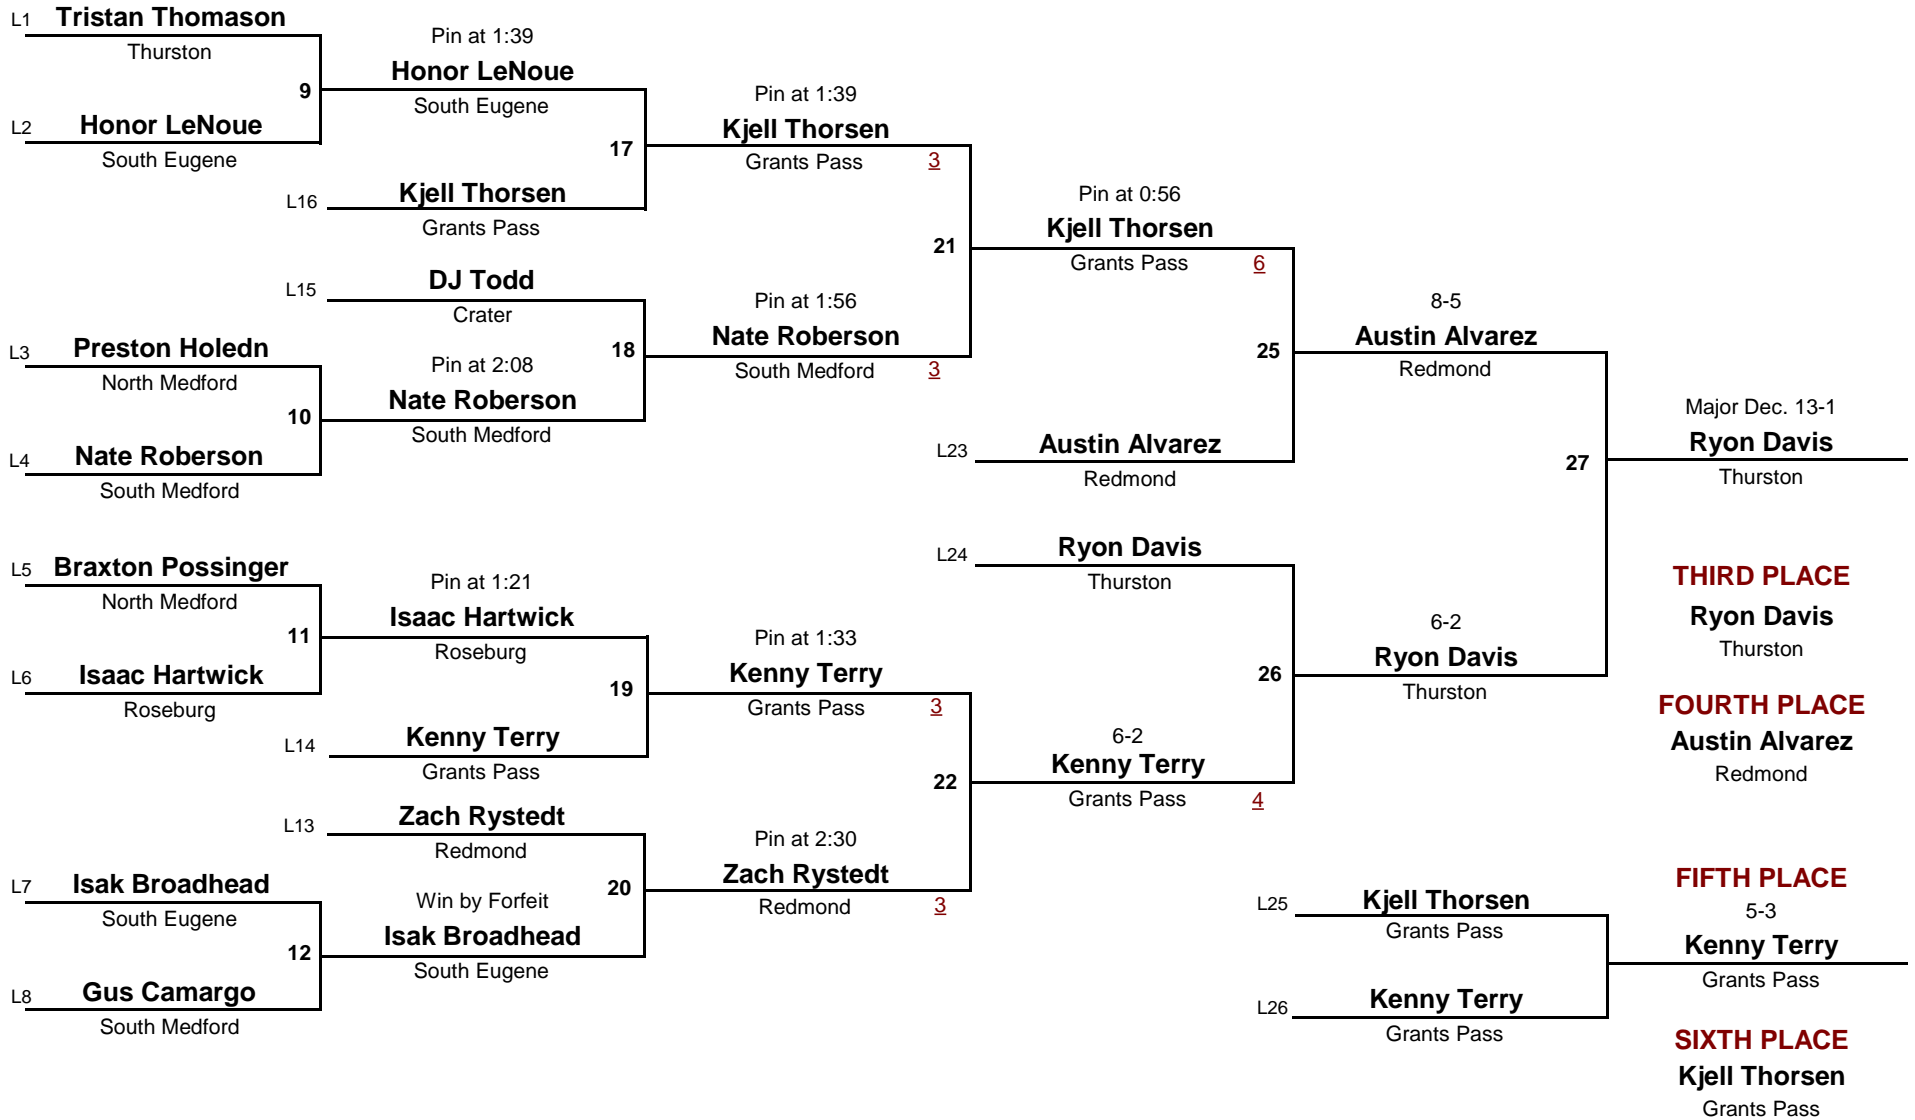

HS
DIVISION

145
WEIGHT

2012 6A Special District 4

February 11, 2012

Consolation Rounds