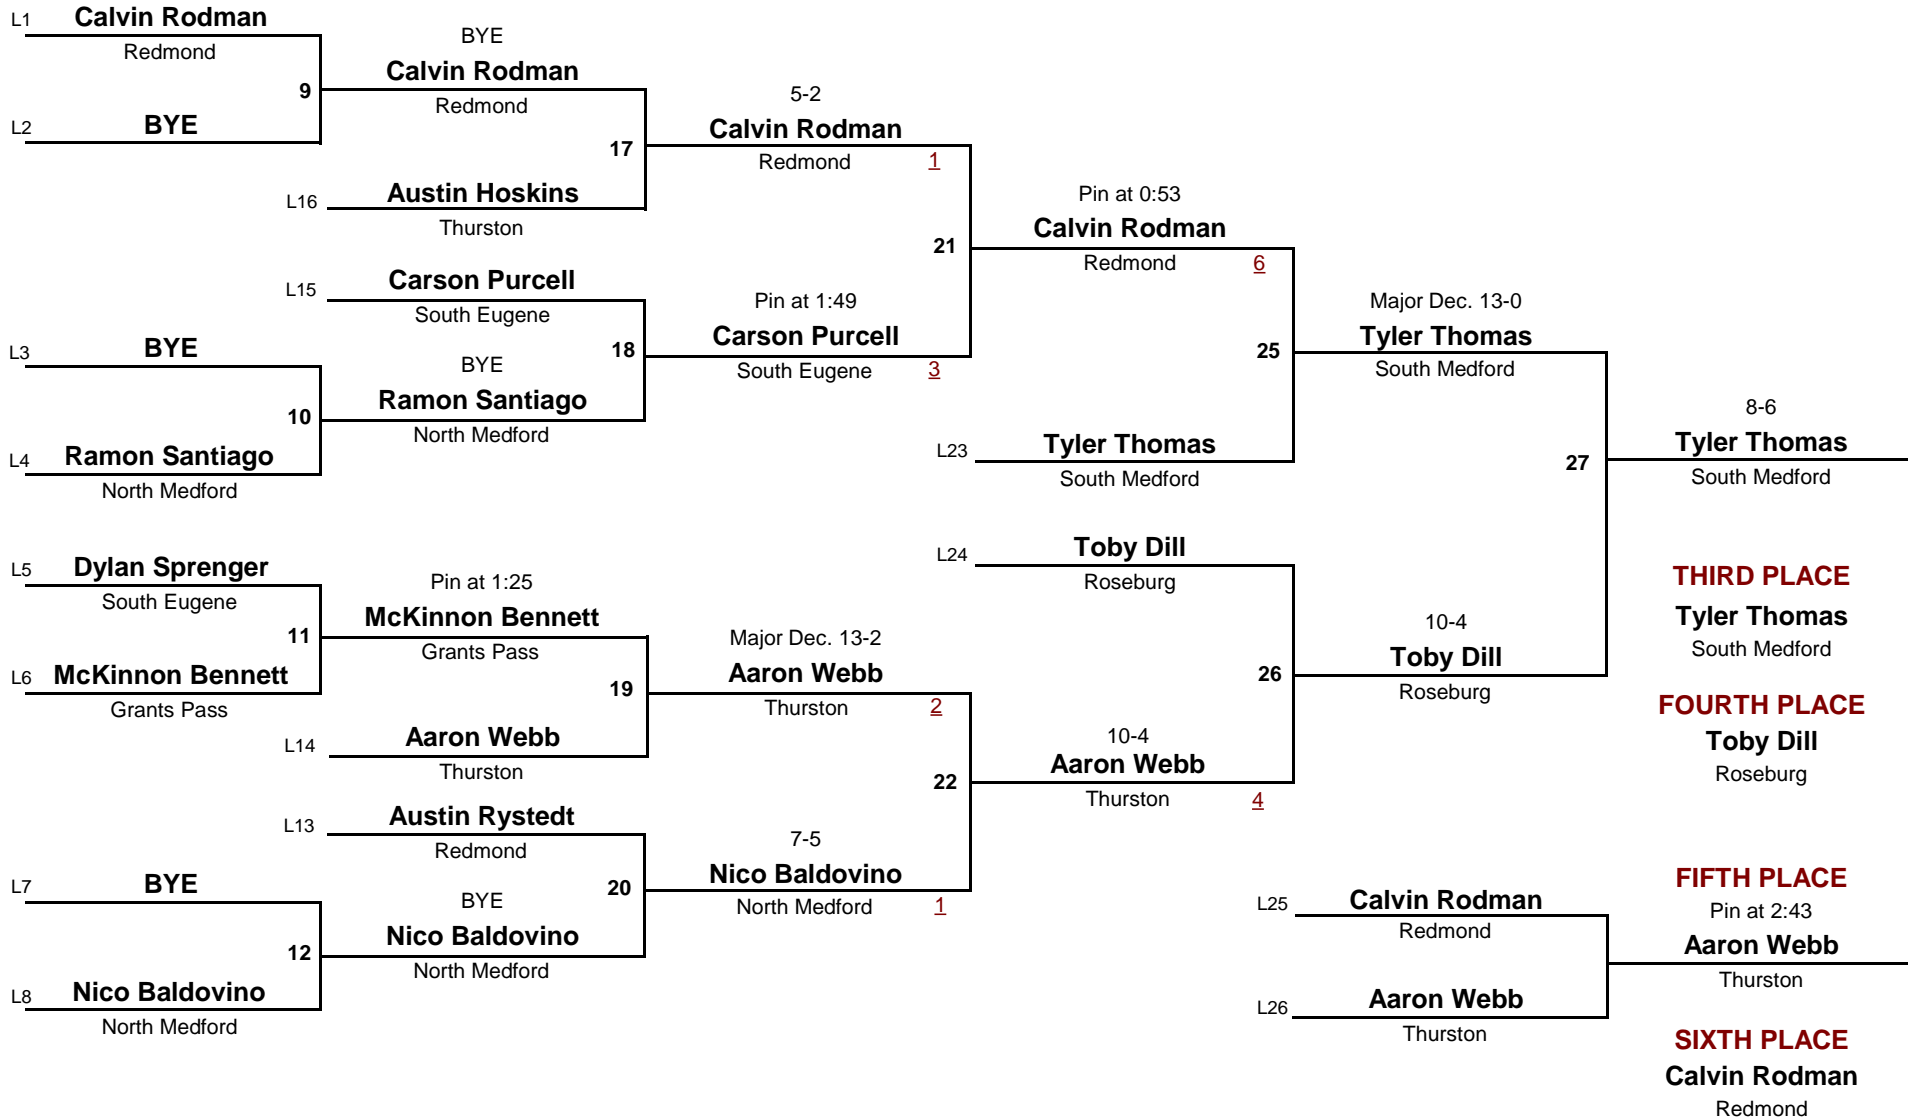

HS
DIVISION

120
WEIGHT

2012 6A Special District 4

February 11, 2012

Consolation Rounds