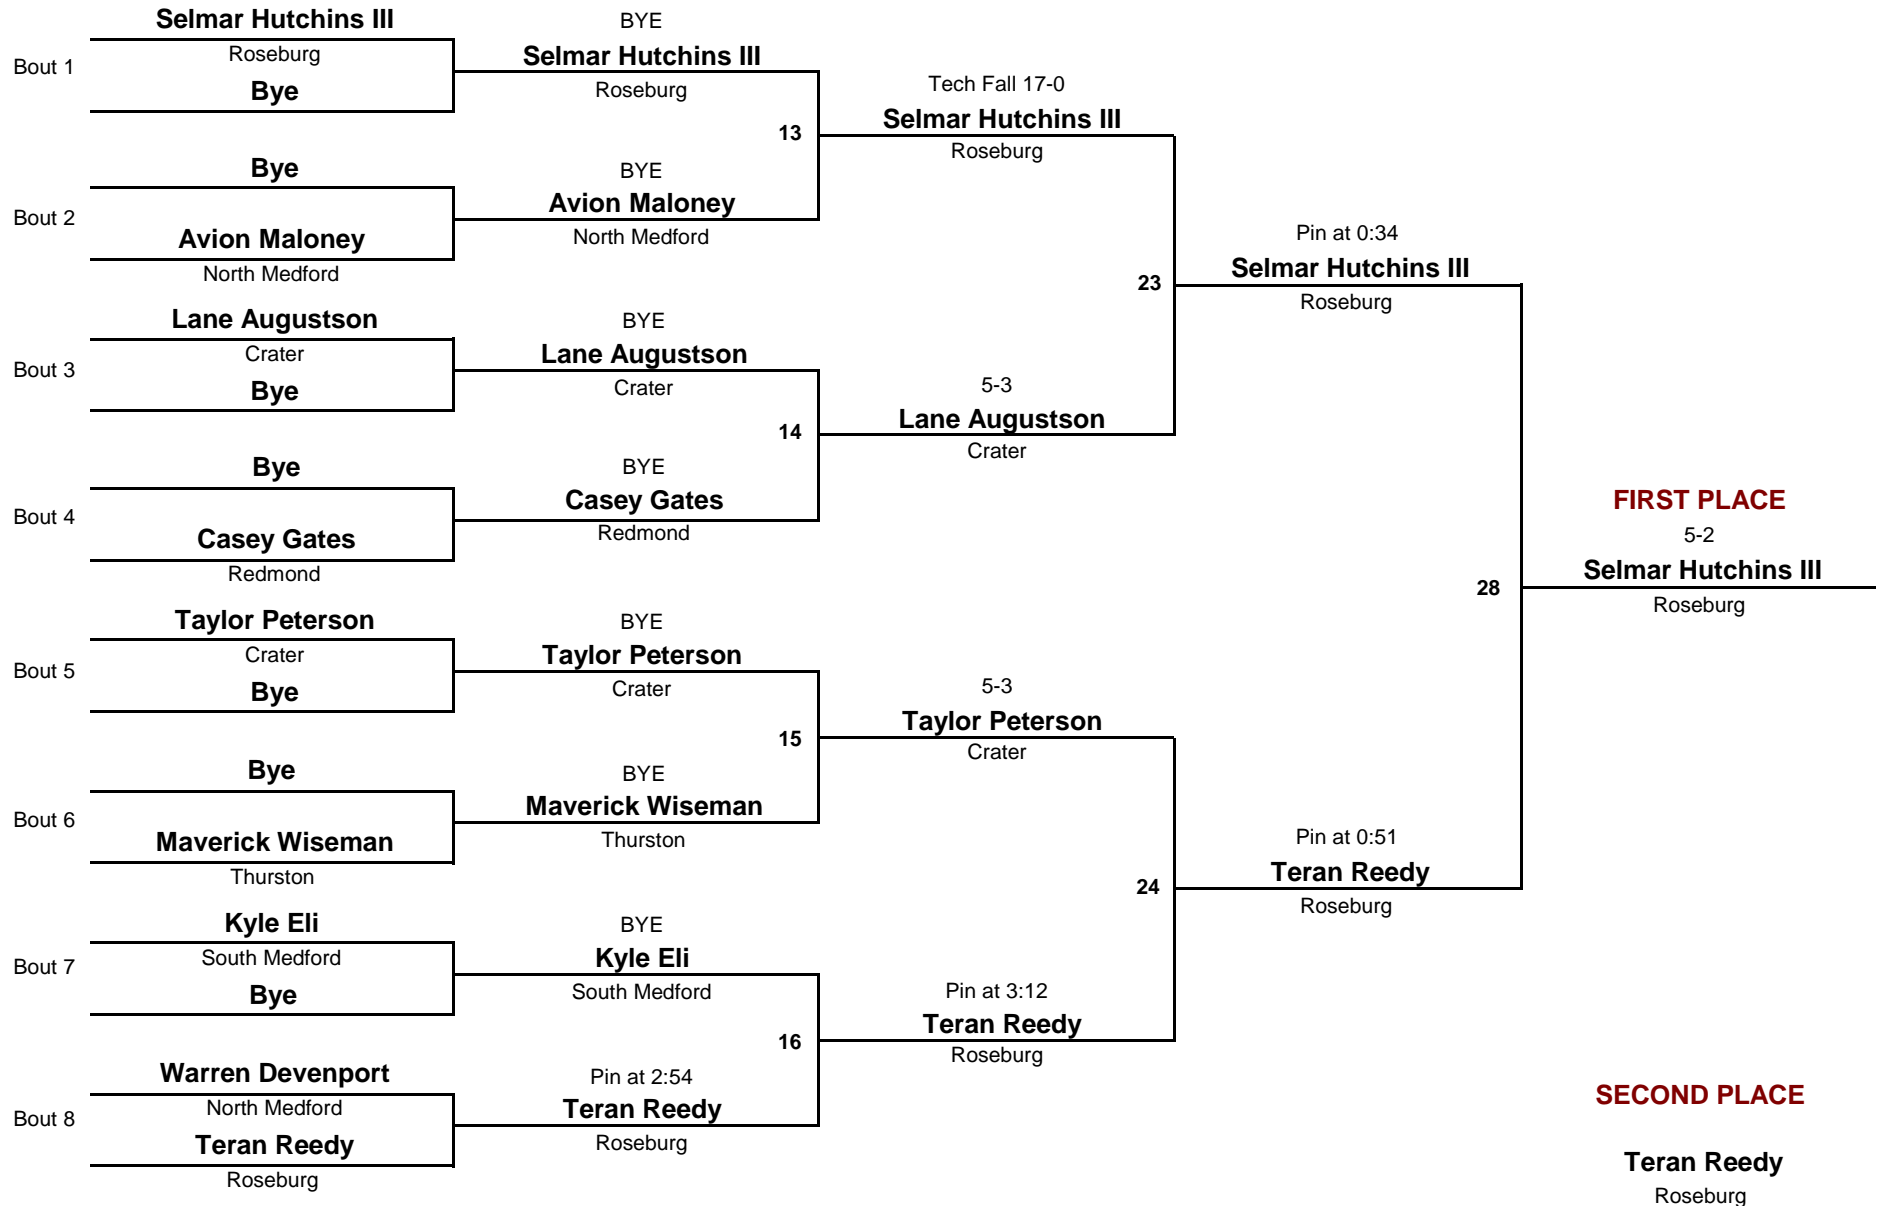

HS
DIVISION

195
WEIGHT

2012 6A Special District 4

February 11, 2012

Championship Rounds