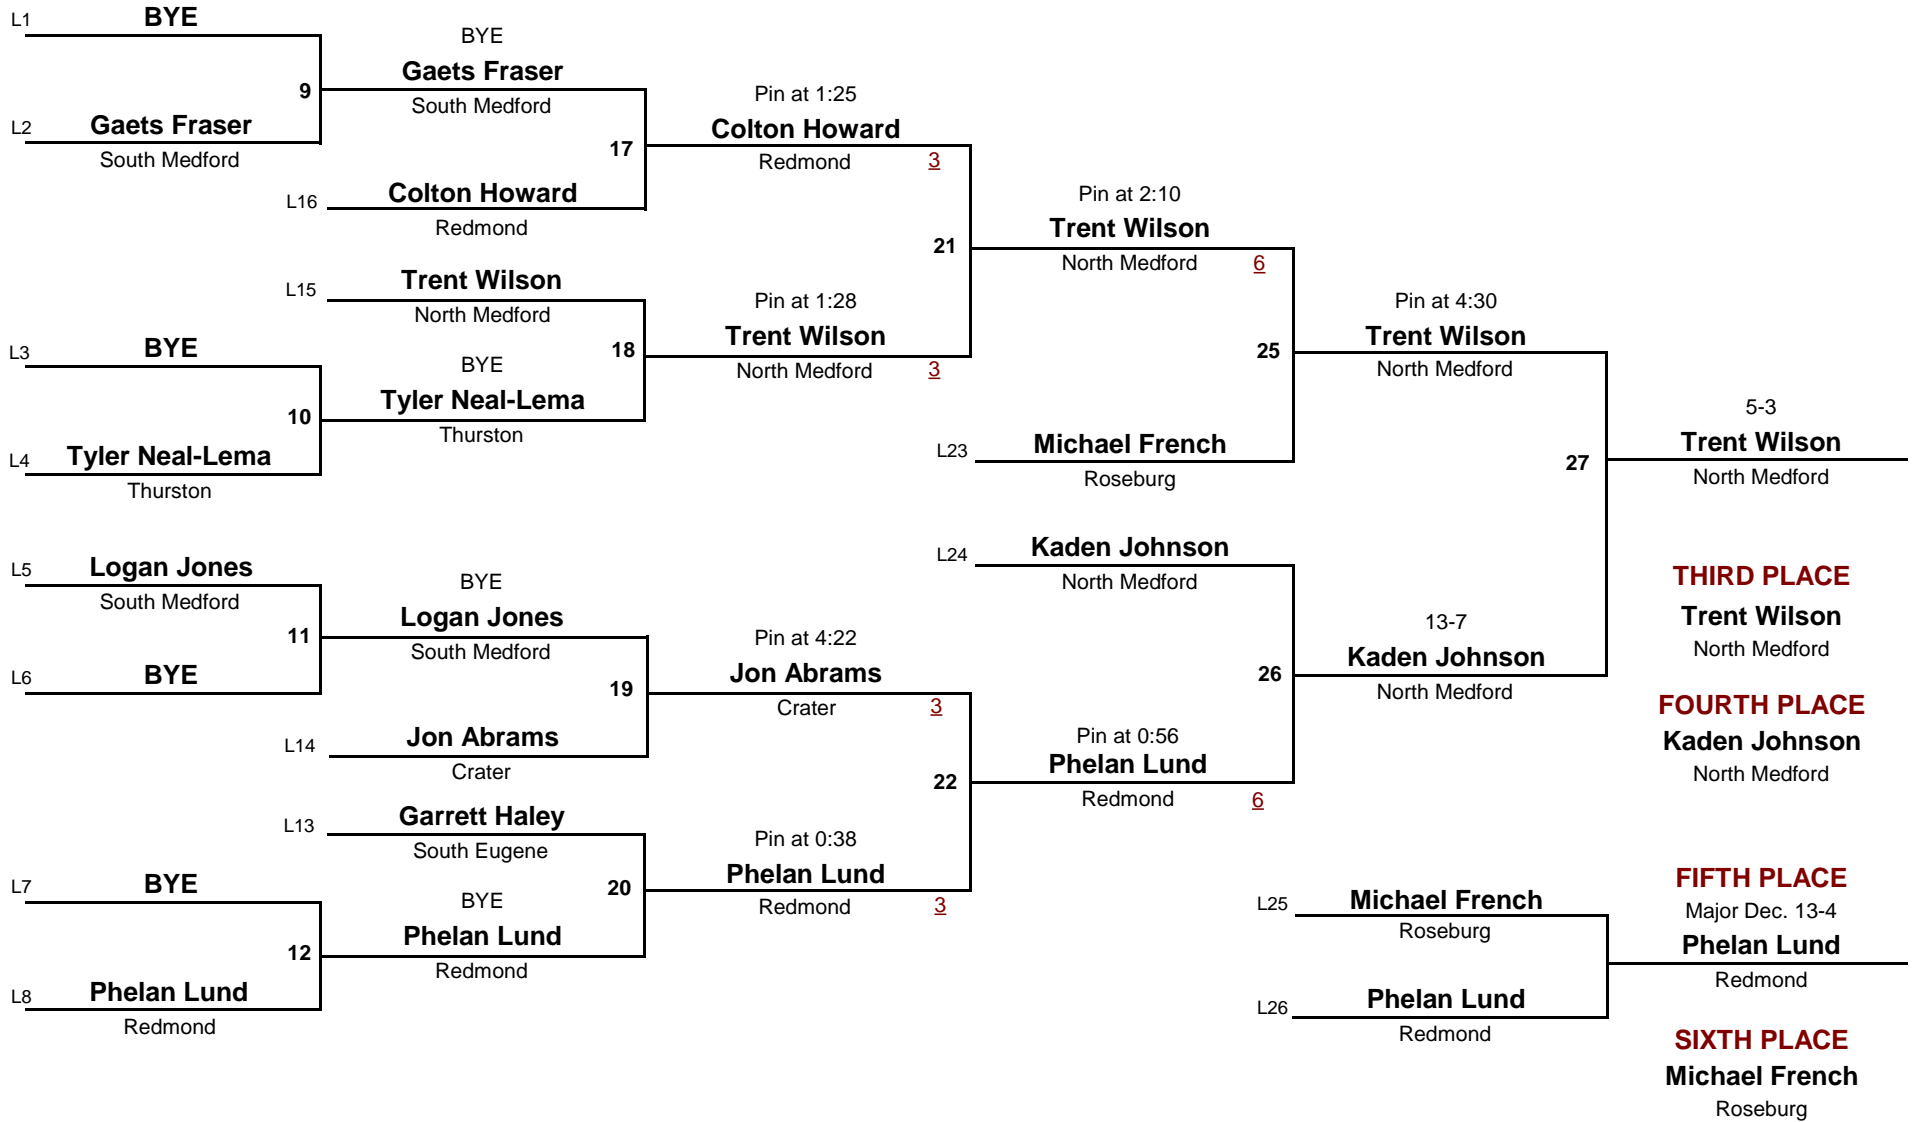

HS
DIVISION

182
WEIGHT

2012 6A Special District 4

February 11, 2012

Consolation Rounds