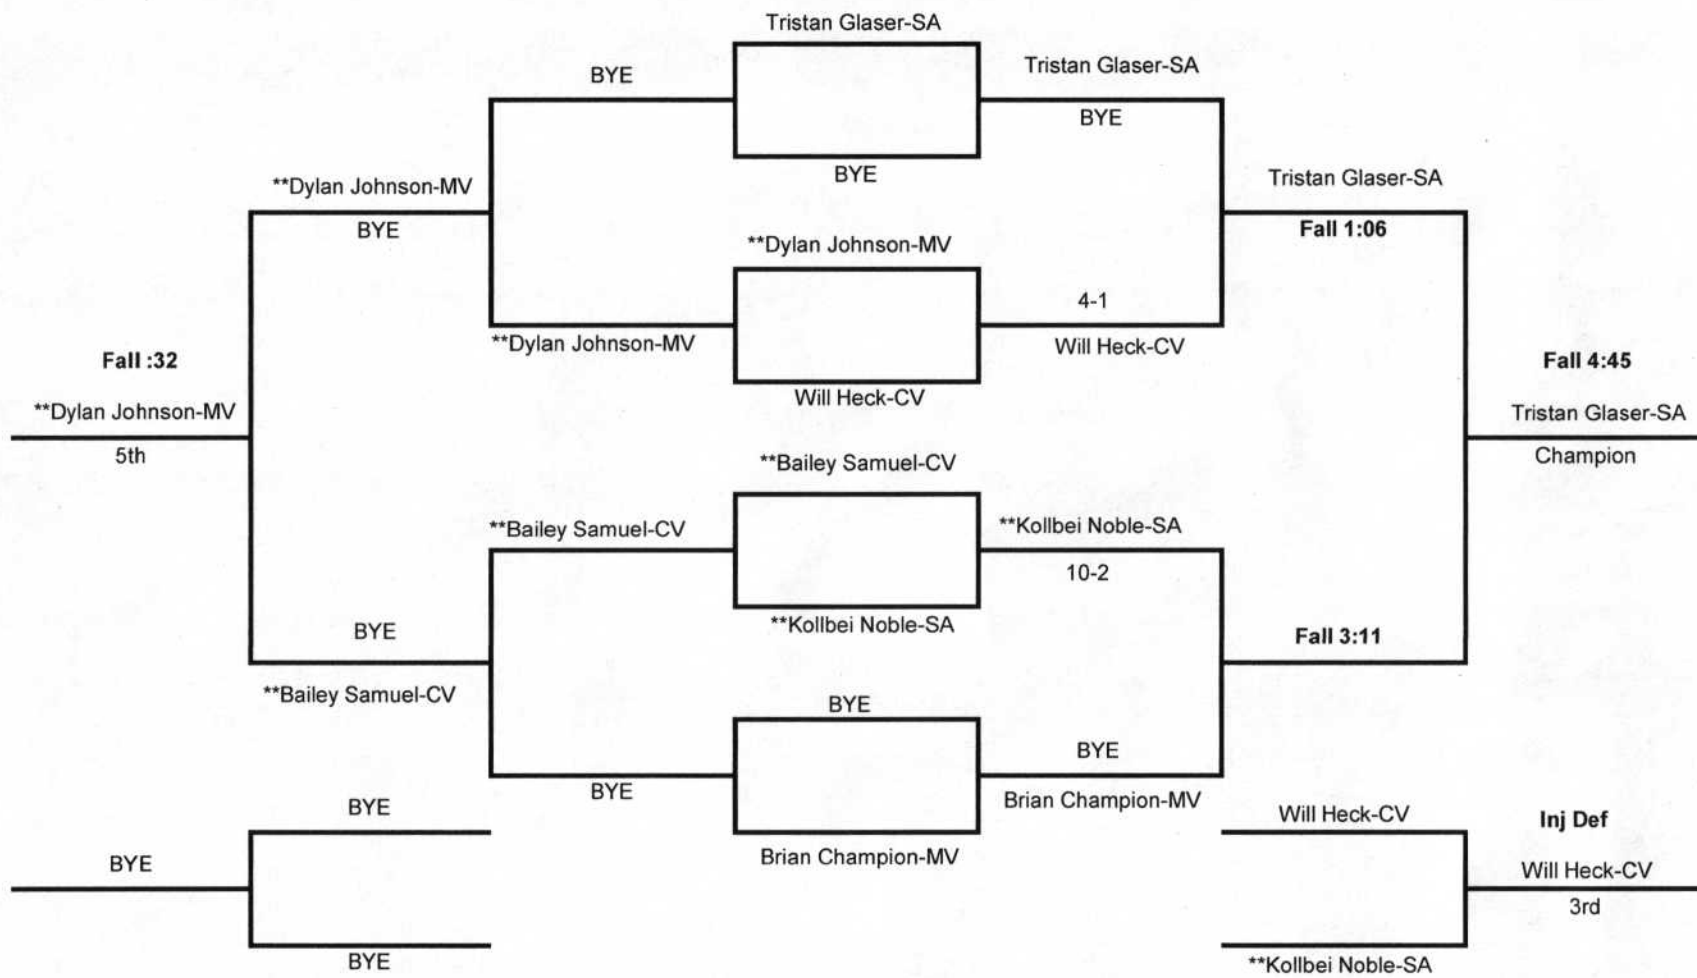

Mid-Valley Classic 2012

**Denotes Non-Scorer