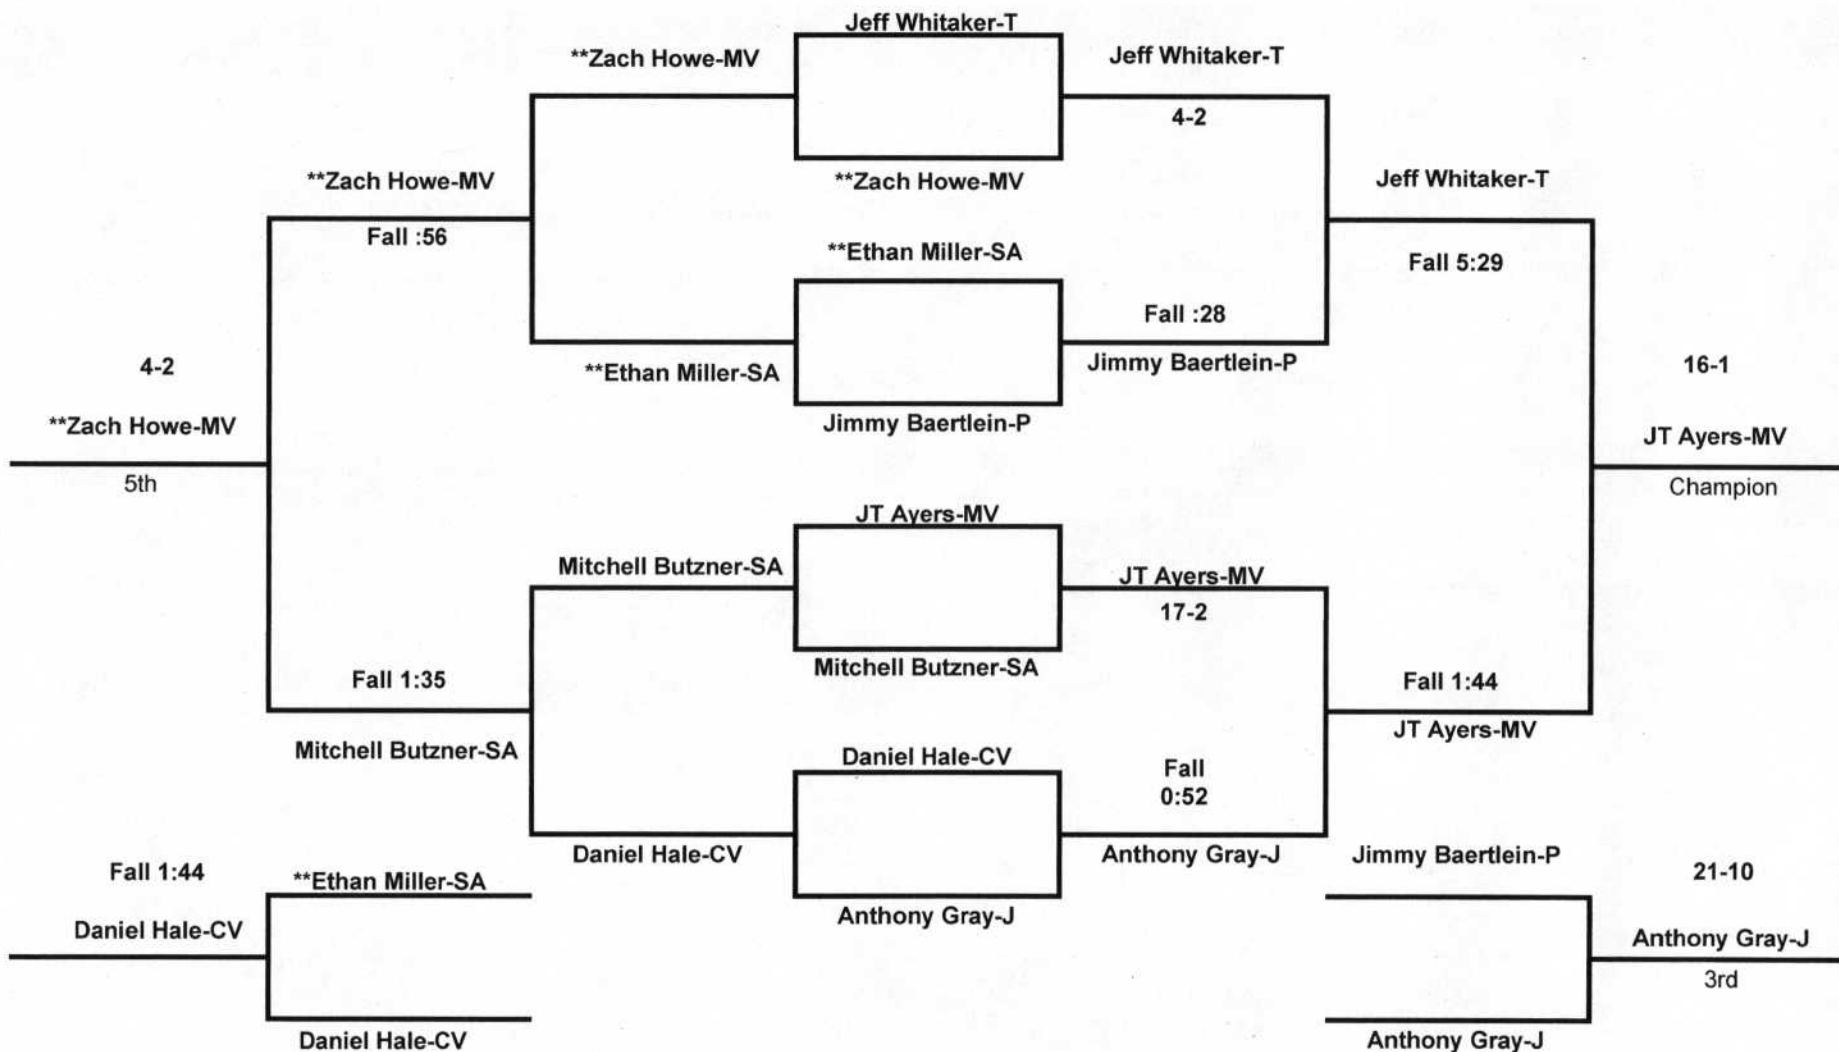

Mid-Valley Classic 2012

Varsity 106