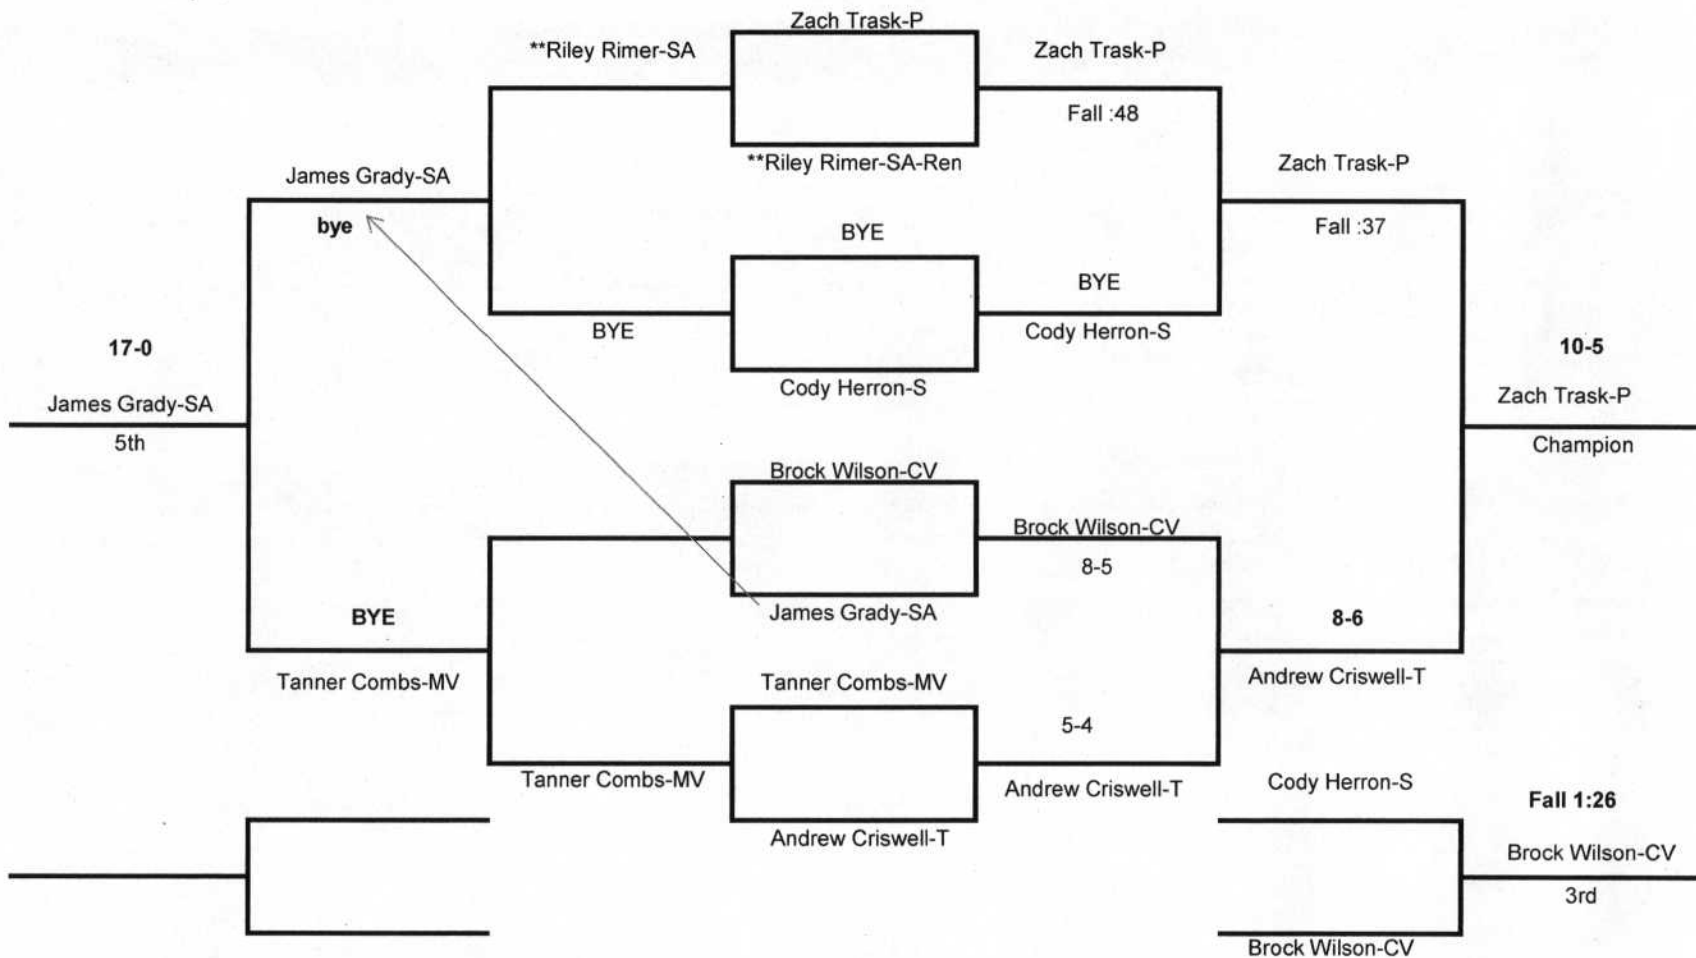

Mid-Valley Classic 2012