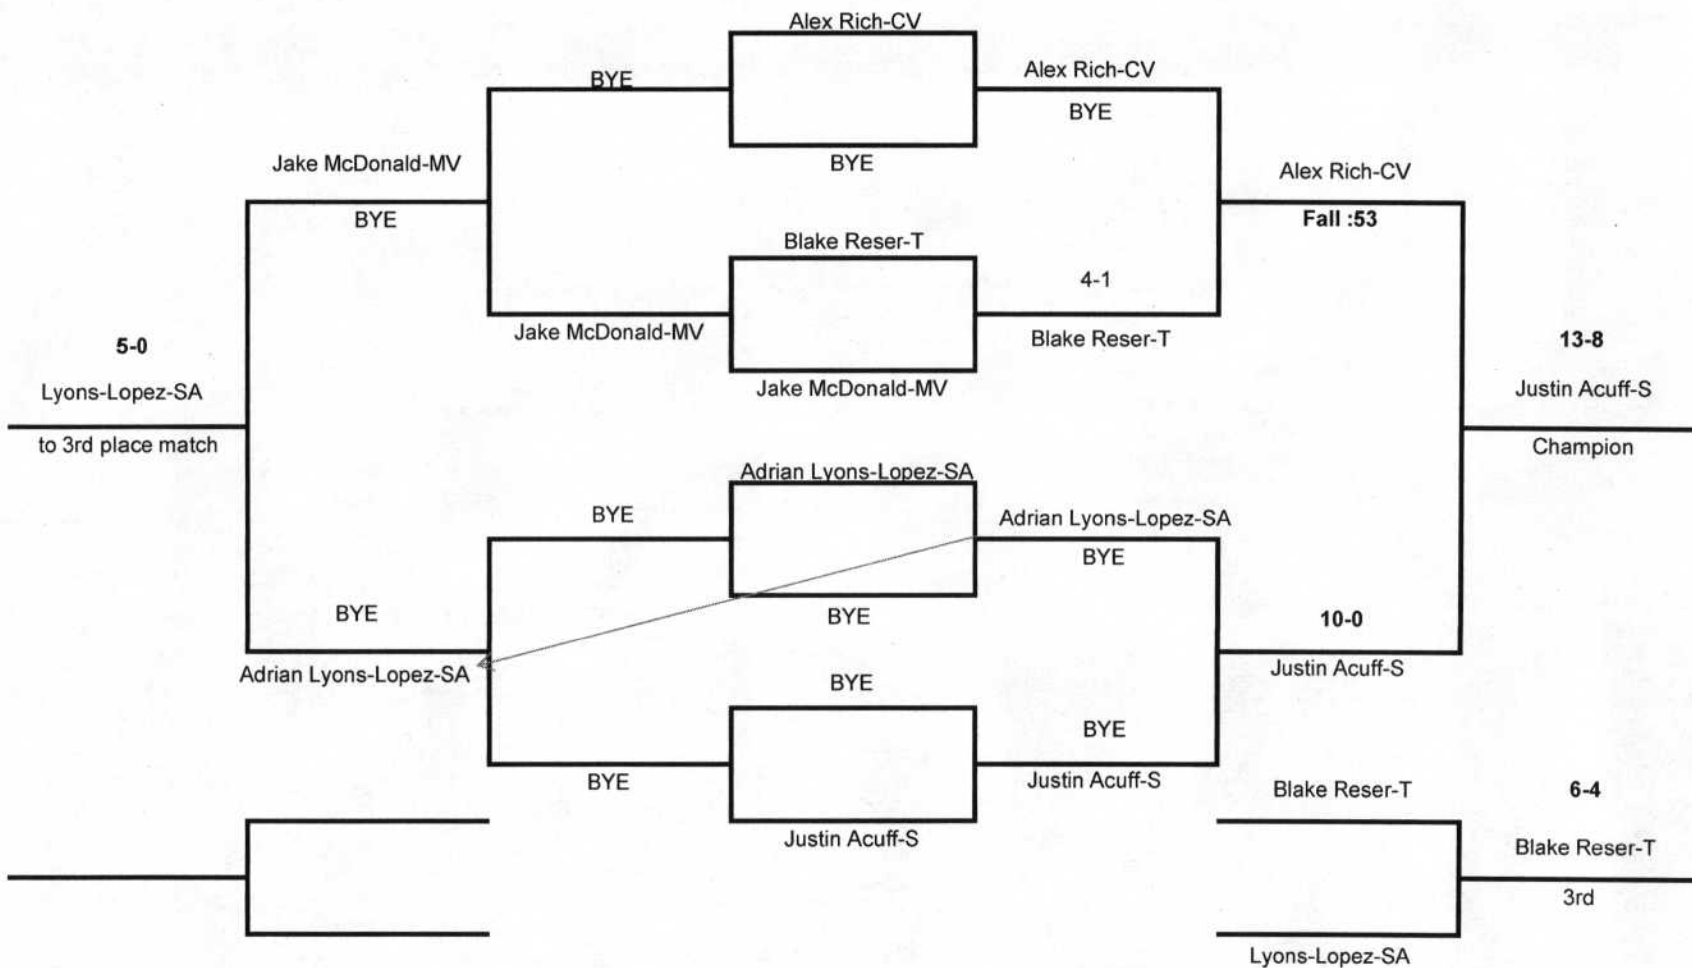

Mid-Valley Classic 2012