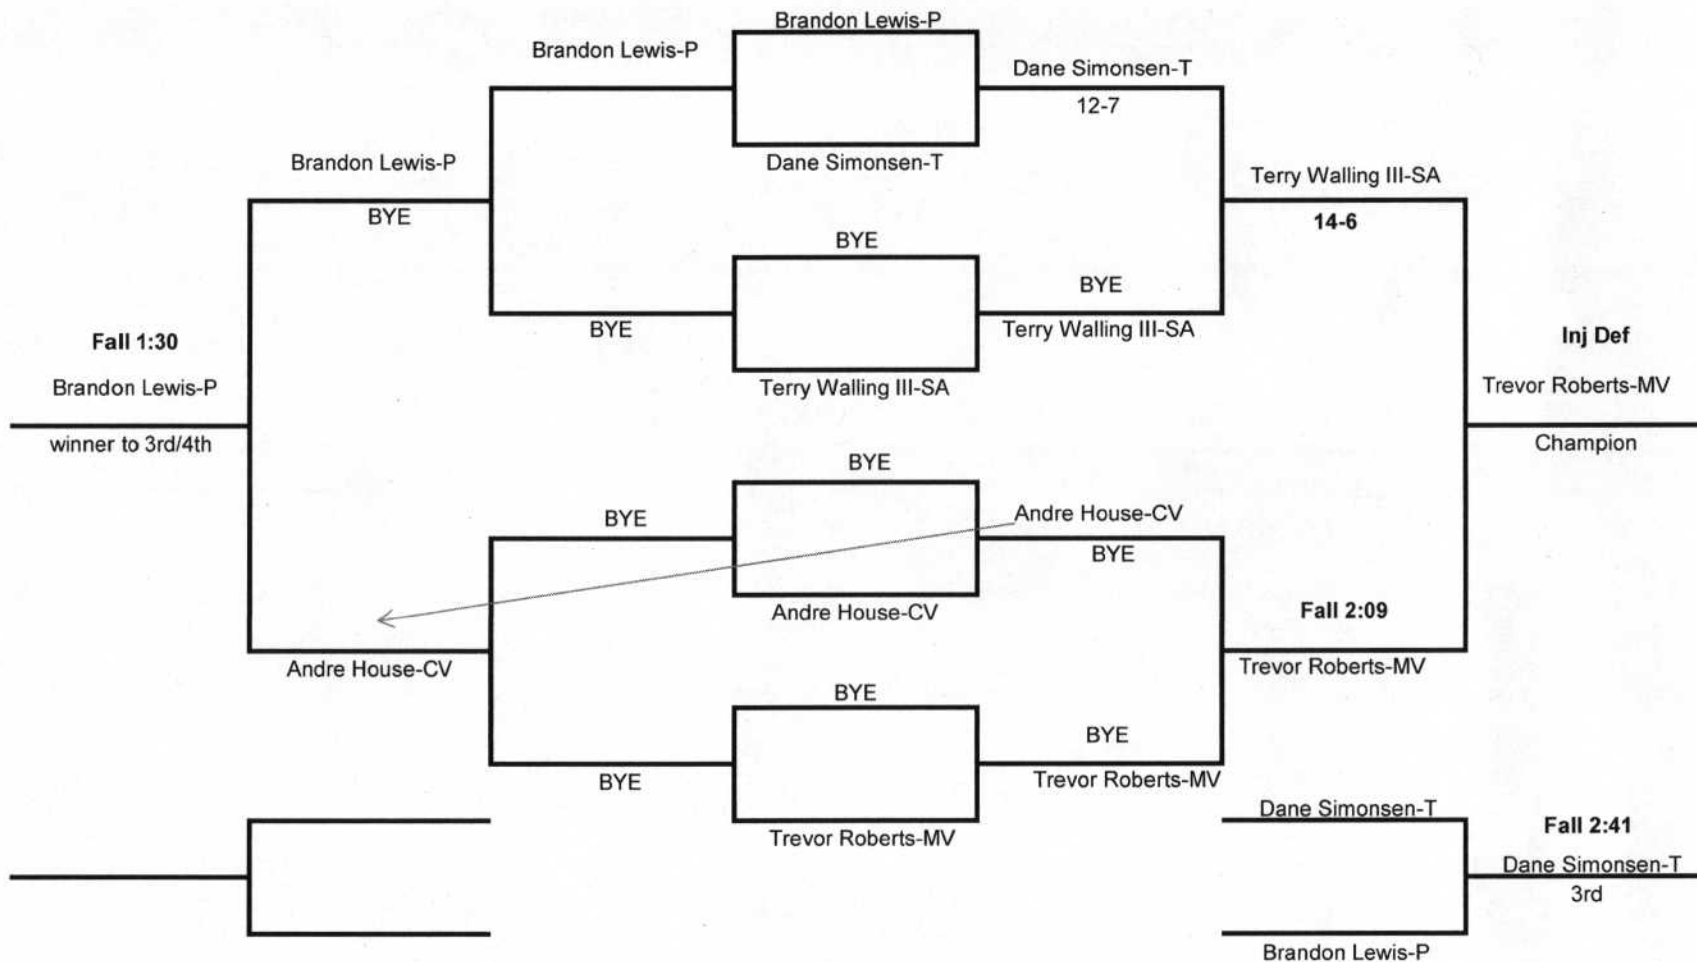

Mid-Valley Classic 2012