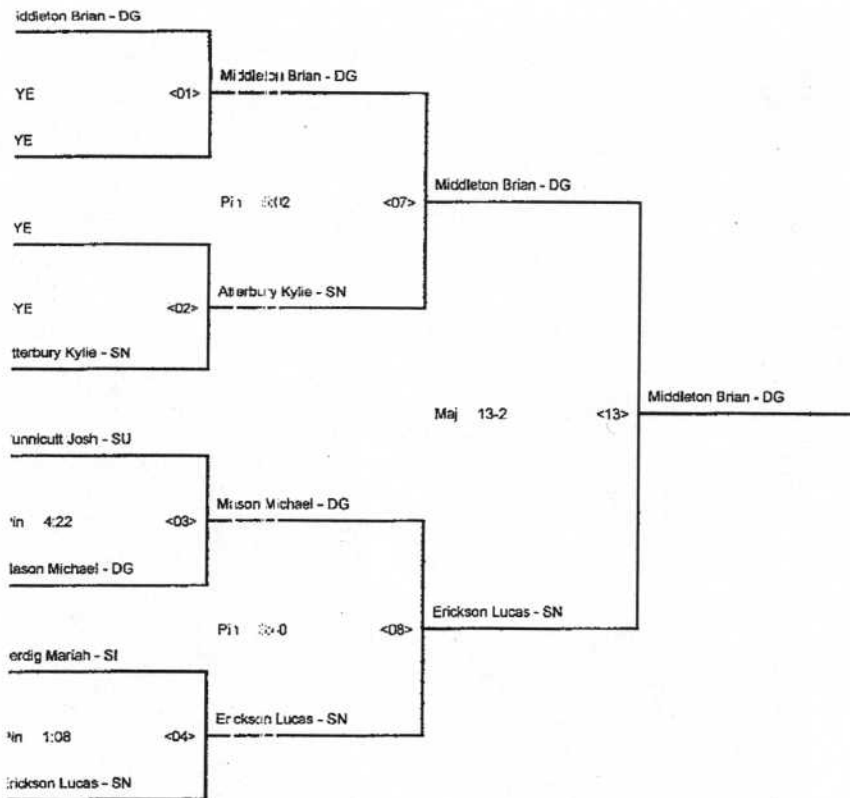

HAMPIONSHIP BRACKET - 126 2012 FAR WEST LEAGUE DISTRICT

QUARTER-FINALS   SEMI-FINALS   FINALS