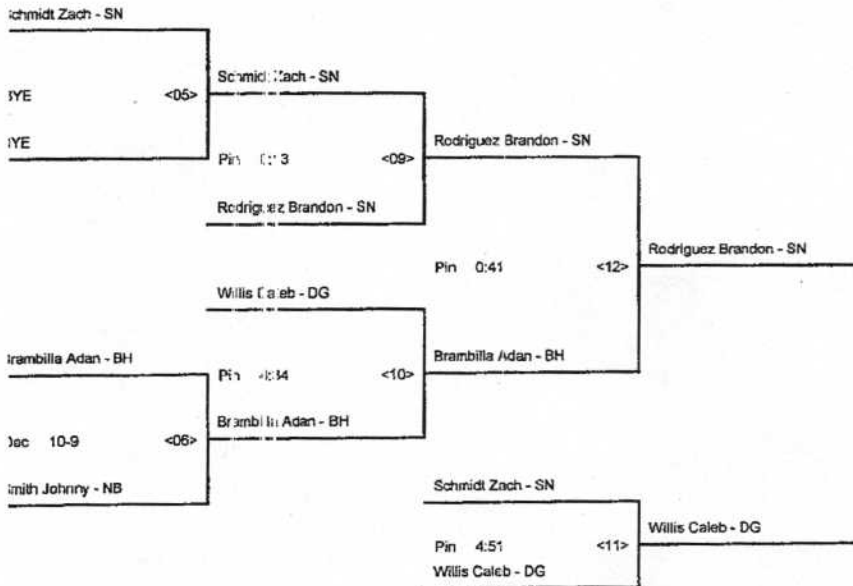

FINALS

TO FIFTH PLACE MATCH

HAMPIONSHIP BRACKET - 120 2012 FAR WEST LEAGUE DISTRICT

QUARTER-FINALS SEMI-FINALS FINALS

Graber Levi - NB

CONSOLATION BRACKET - 120 2012 FAR WEST LEAGUE DISTRICT

QUARTER-FINALS SEMI-FINALS FINALS