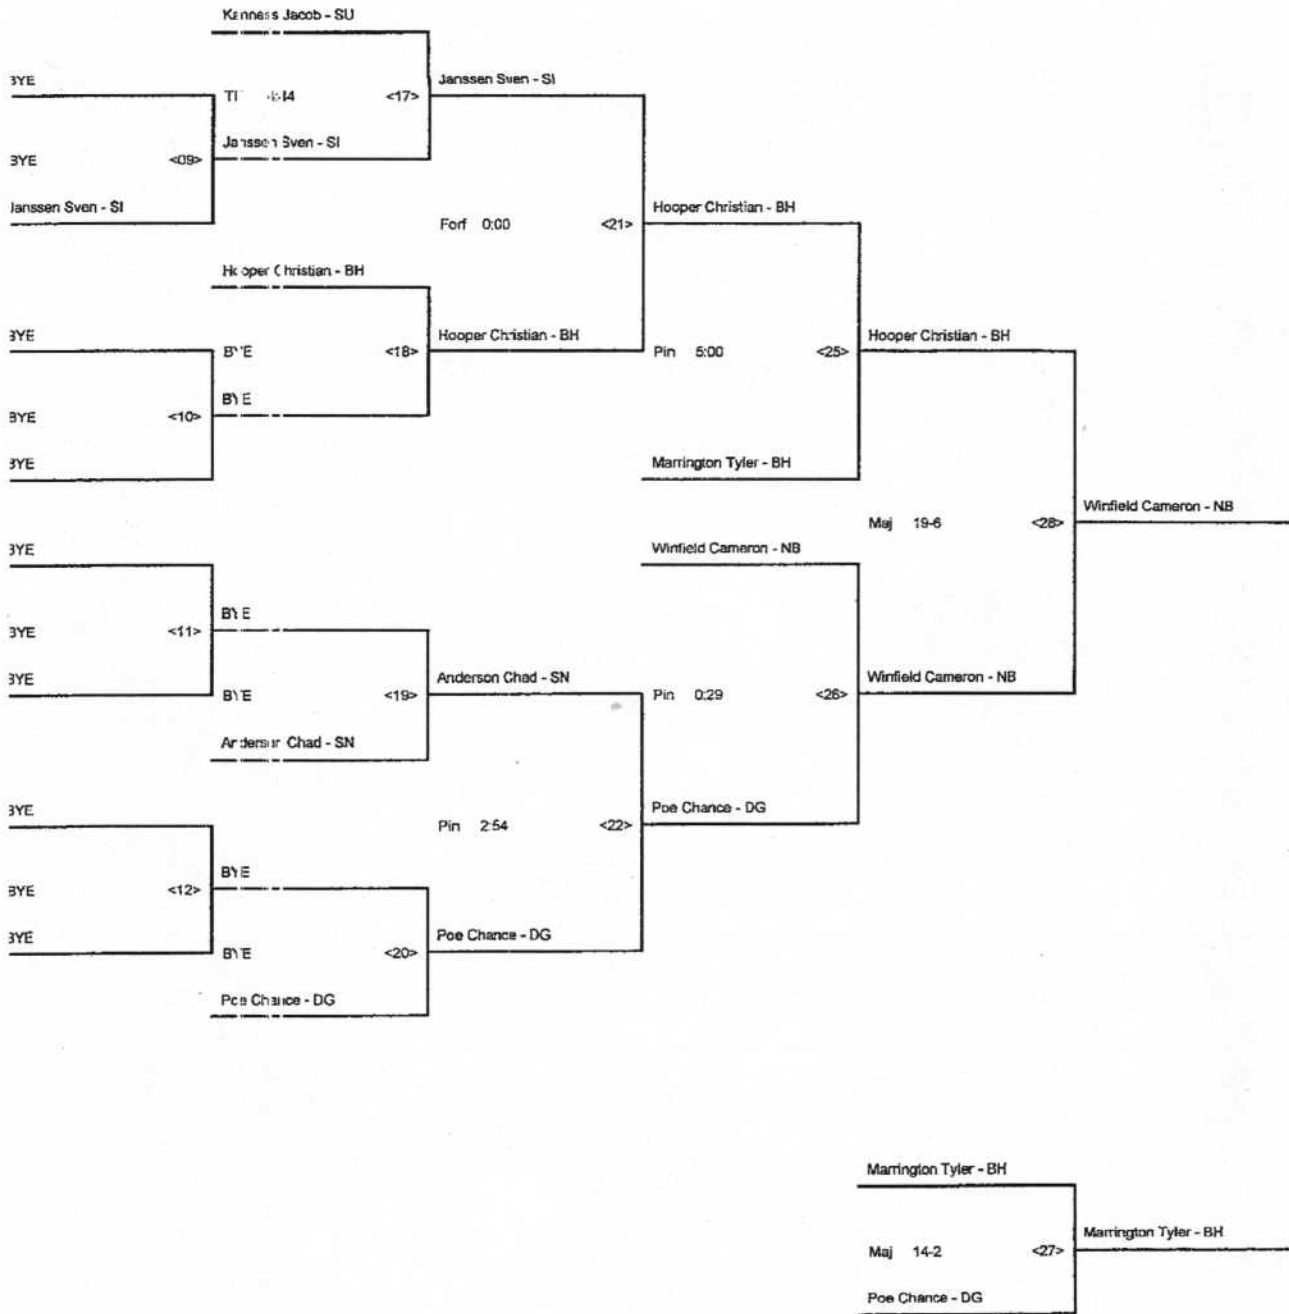

QUARTER-FINALS SEMI-FINALS FINALS

CHAMPIONSHIP BIRLICKET - 152 2012 FAR WEST LEAGUE DISTRICT

FIRST ROUND QUARTER-FINALS SEMI-FINALS FINALS

CONSOLATION BRACKET - 152 2012 FAR WEST LEAGUE DISTRICT

FIRST ROUND SECOND ROUND QUARTER-FINALS SEMI-FINALS FINALS