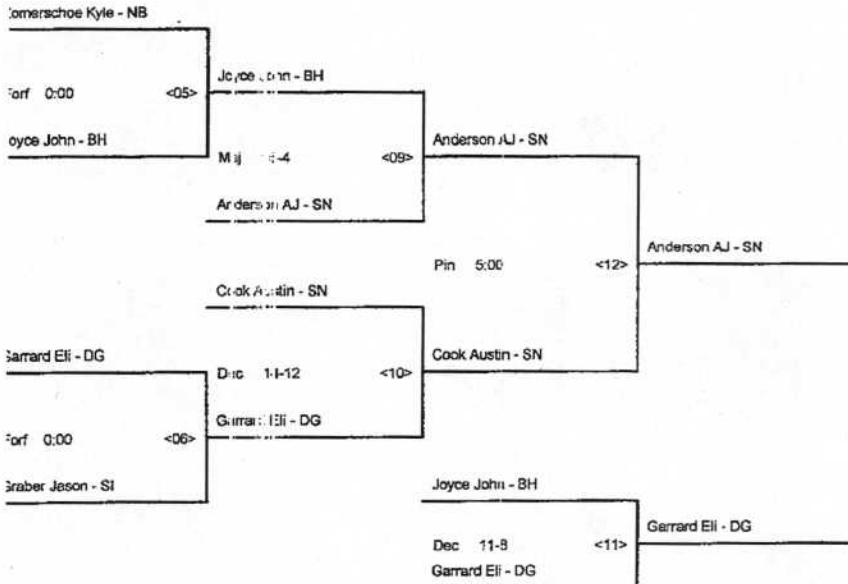

CONSOLATION BRACKET - 132 2012 FAR WEST LEAGUE DISTRICT

QUARTER-FINALS   SEMI-FINALS   FINALS