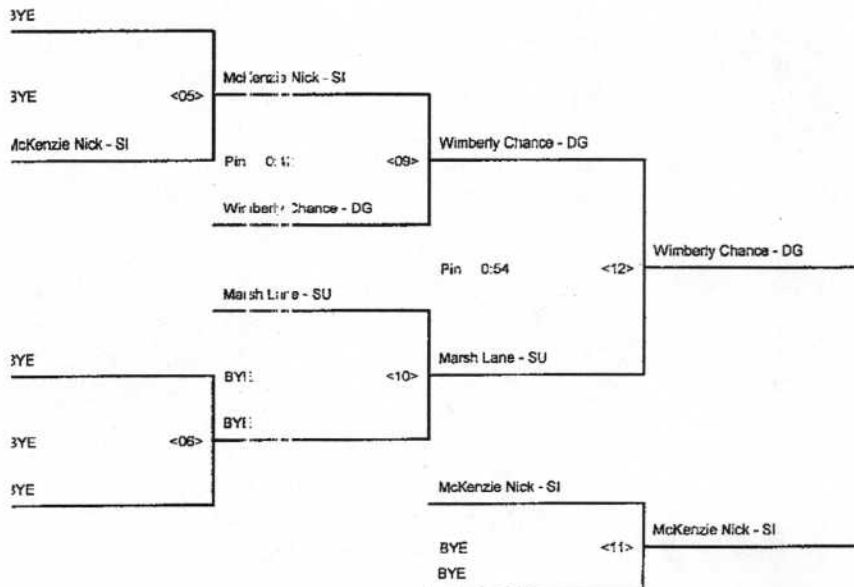

QUARTER-FINALS SEMI-FINALS FINALS

CHAMPIONSHIP BIRLICKET - 152 2012 FAR WEST LEAGUE DISTRICT

FIRST ROUND QUARTER-FINALS SEMI-FINALS FINALS

CONSOLATION BRACKET - 152 2012 FAR WEST LEAGUE DISTRICT

FIRST ROUND SECOND ROUND QUARTER-FINALS SEMI-FINALS FINALS

CONSOLATION BRACKET - 160 2012 FAR WEST LEAGUE DISTRICT

FIRST ROUND SECOND ROUND QUARTER-FINALS SEMI-FINALS FINALS

CHAMPIONSHIP RACKET - 160 2012 FAR WEST LEAGUE DISTRICT

FIRST ROUND QUARTER-FINALS SEMI-FINALS FINALS

CHAMPIONSHIP BRACKET - 182 2012 FAR WEST LEAGUE DISTRICT

QUARTER-FINALS SEMI-FINALS FINALS

CONSOLATION BRACKET - 182 2012 FAR WEST LEAGUE DISTRICT

QUARTER-FINALS SEMI-FINALS FINALS

CHAMPIONSHIP BRACKET - 195 2012 FAR WEST LEAGUE DISTRICT