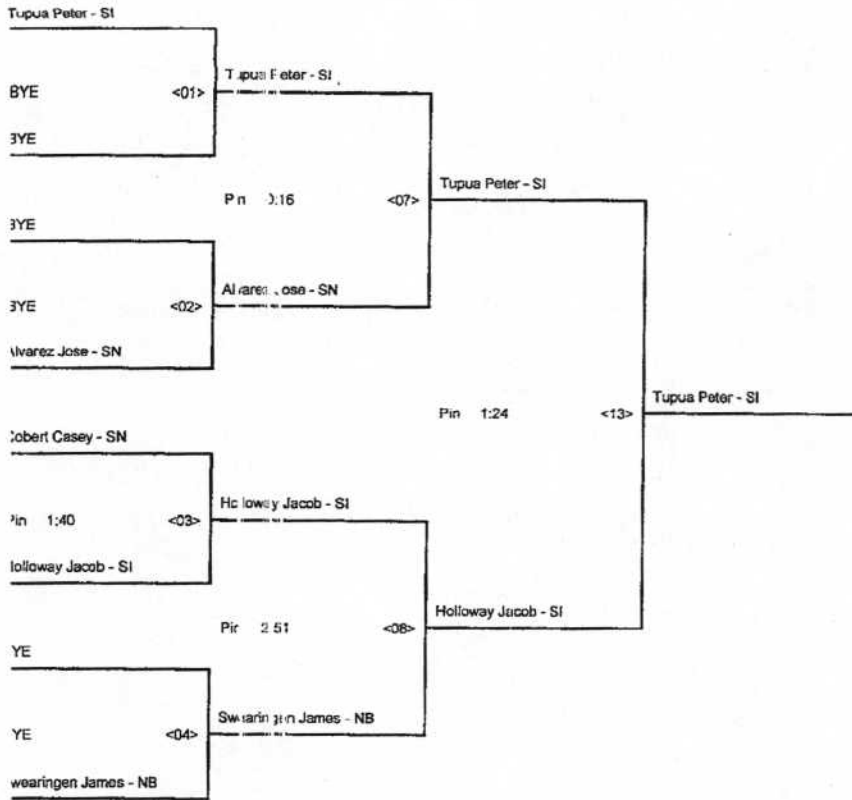

CHAMPIONSHIP BRACKET - 285 2012 FAR WEST LEAGUE DISTRICT

QUARTER-FINALS   SEMI-FINALS   FINALS