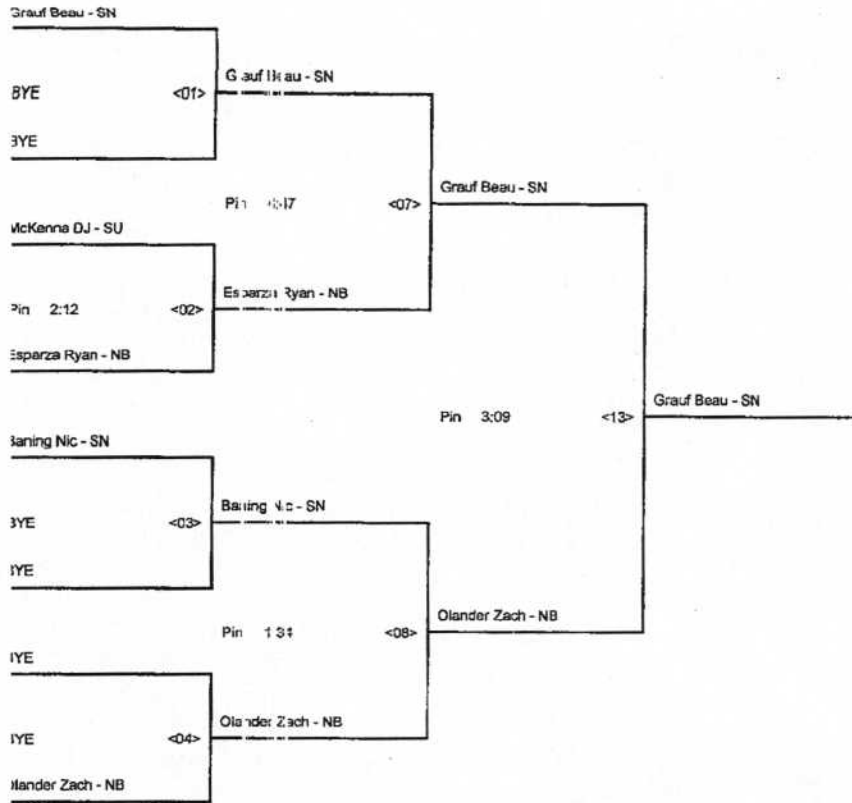

CHAMPIONSHIP BRACKET - 195 2012 FAR WEST LEAGUE DISTRICT

QUARTER-FINALS   SEMI-FINALS   FINALS