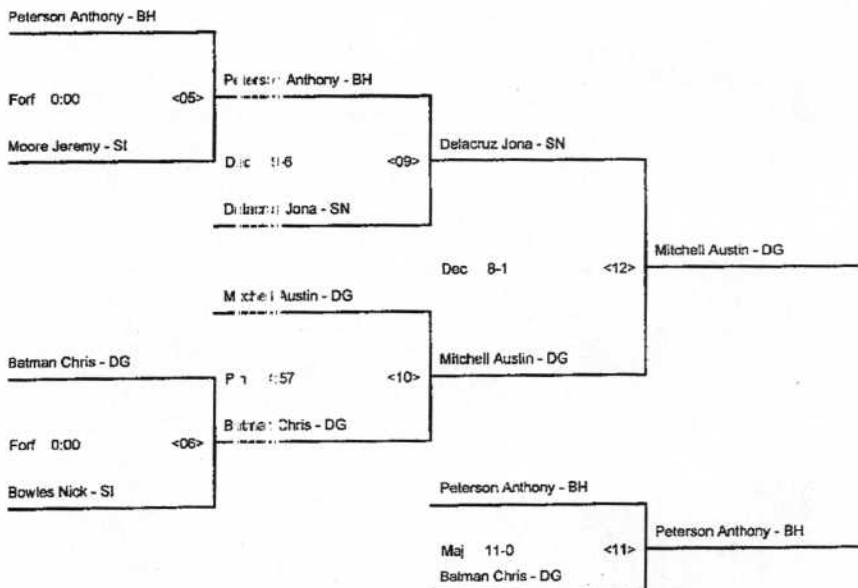

CONSOLATION BRACKET - 145 2012 FAR WEST LEAGUE DISTRICT

QUARTER-FINALS   SEMI-FINALS   FINALS