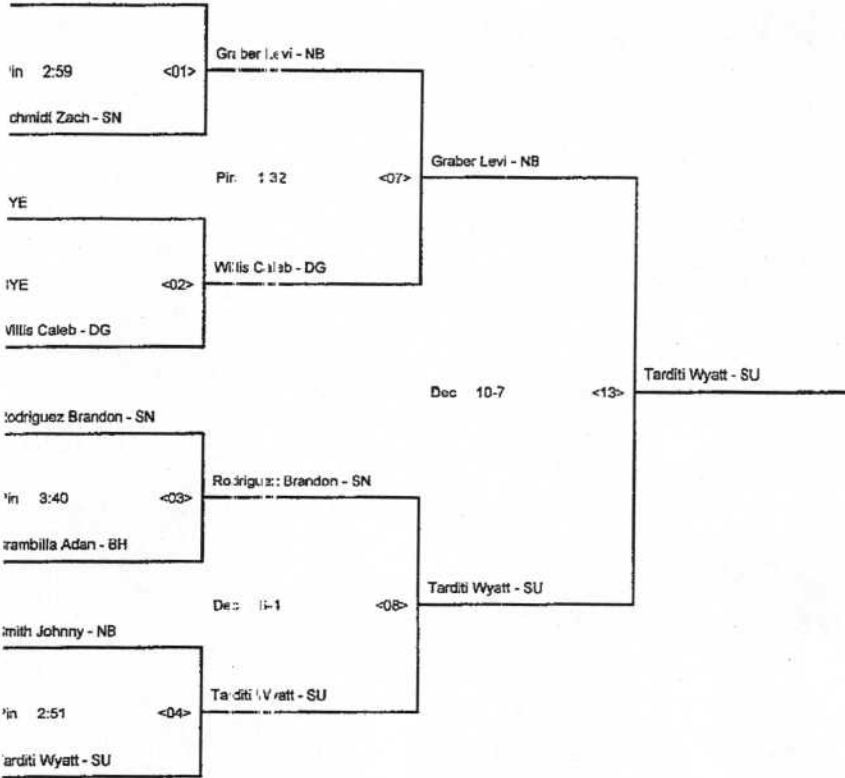

FINALS

TO FIFTH PLACE MATCH

HAMPIONSHIP BRACKET - 120 2012 FAR WEST LEAGUE DISTRICT

QUARTER-FINALS SEMI-FINALS FINALS

Graber Levi - NB

CONSOLATION BRACKET - 120 2012 FAR WEST LEAGUE DISTRICT

QUARTER-FINALS SEMI-FINALS FINALS