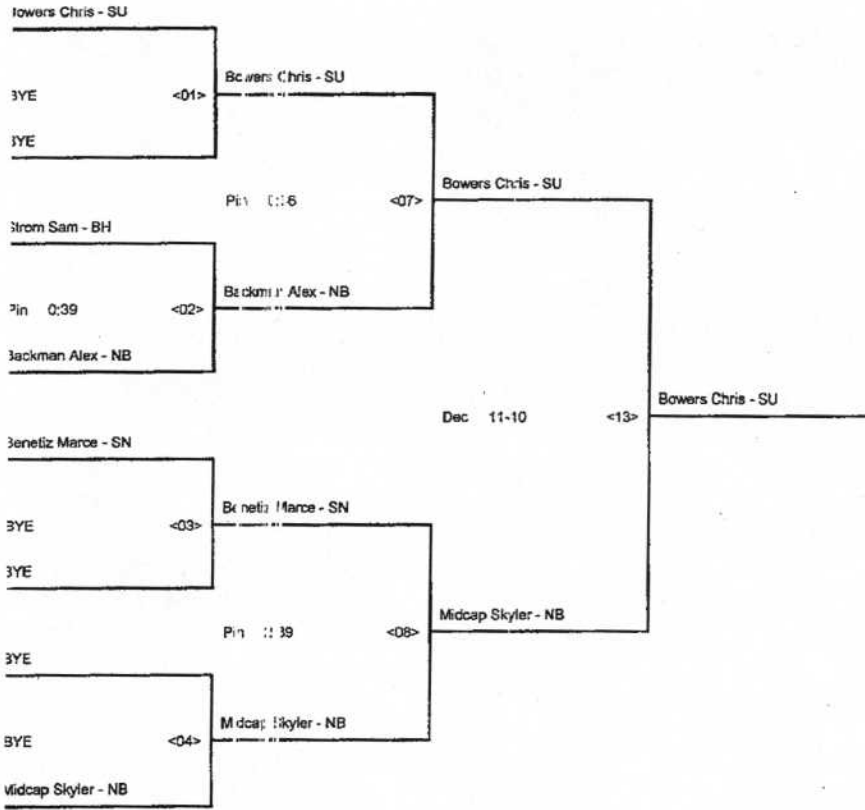

CHAMPIONSHIP BRACKET - 106 2012 FAR WEST LEAGUE DISTRICT

QUARTER-FINALS SEMI-FINALS FINALS