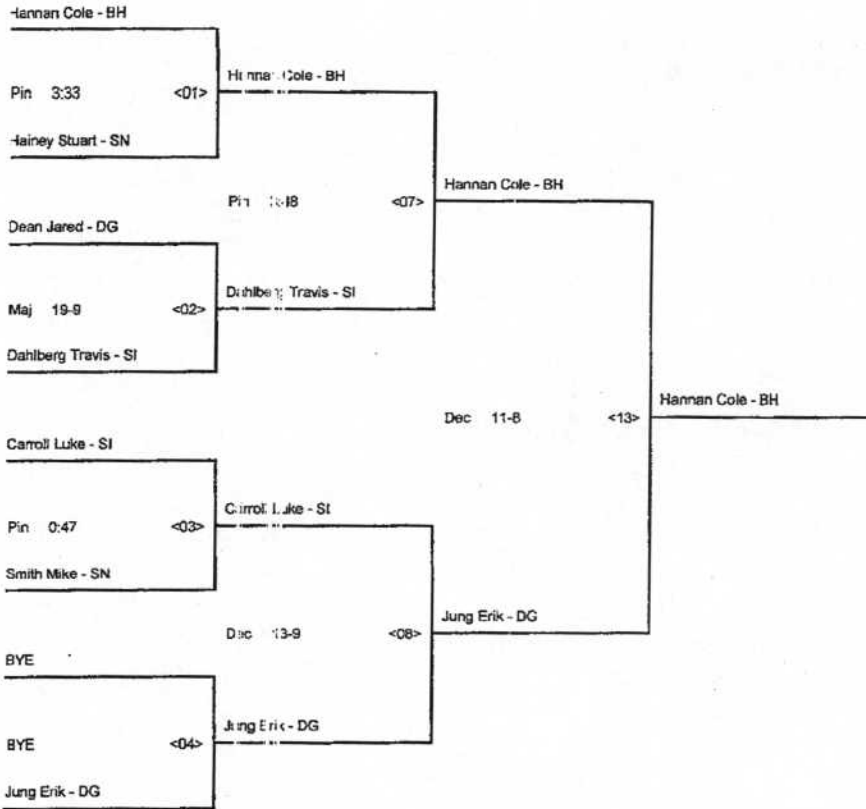

QUARTER-FINALS SEMI-FINALS FINALS

CONSOLATION BRACKET - 132 2012 FAR WEST LEAGUE DISTRICT

QUARTER-FINALS SEMI-FINALS FINALS

CHAMPIONSHIP BRACKET - 138 2012 FAR WEST LEAGUE DISTRICT

QUARTER-FINALS SEMI-FINALS FINALS