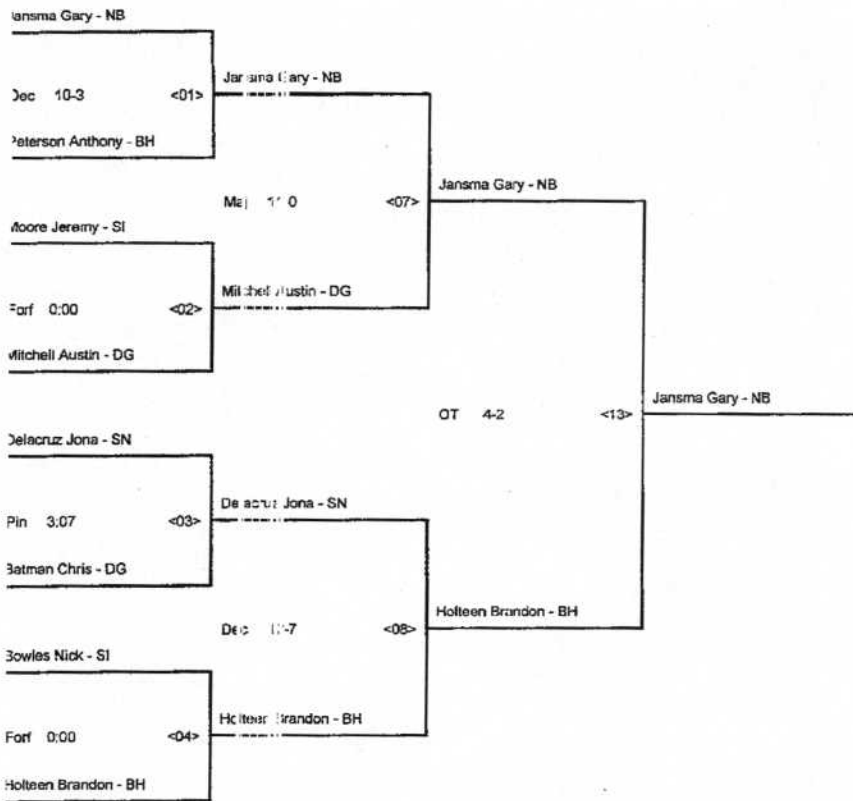

CHAMPIONSHIP BRACKET - 145 2012 FAR WEST LEAGUE DISTRICT

QUARTER-FINALS   SEMI-FINALS   FINALS