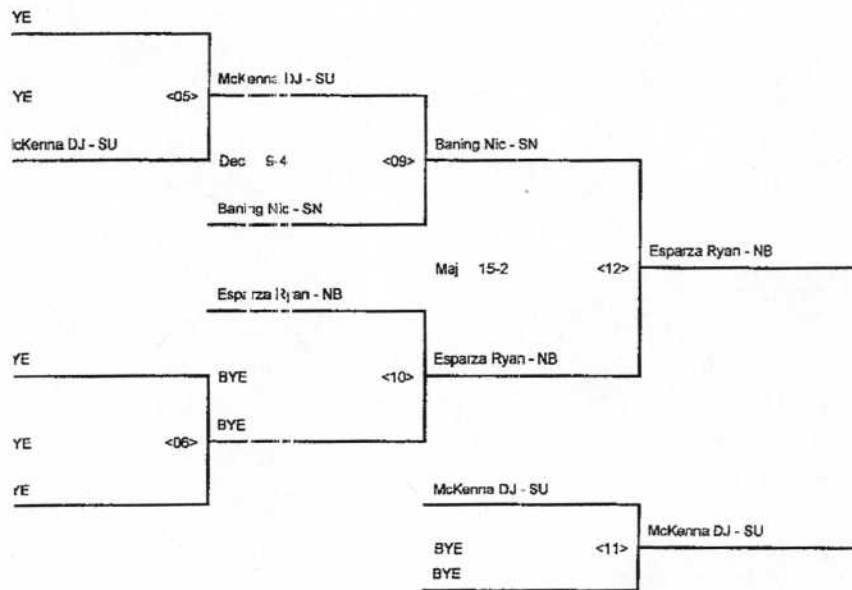

CONSOLATION BRACKET - 160 2012 FAR WEST LEAGUE DISTRICT

FIRST ROUND SECOND ROUND QUARTER-FINALS SEMI-FINALS FINALS

CHAMPIONSHIP RACKET - 160 2012 FAR WEST LEAGUE DISTRICT

FIRST ROUND QUARTER-FINALS SEMI-FINALS FINALS

CHAMPIONSHIP BRACKET - 182 2012 FAR WEST LEAGUE DISTRICT

QUARTER-FINALS SEMI-FINALS FINALS

CONSOLATION BRACKET - 182 2012 FAR WEST LEAGUE DISTRICT

QUARTER-FINALS SEMI-FINALS FINALS

CHAMPIONSHIP BRACKET - 195 2012 FAR WEST LEAGUE DISTRICT

QUARTER-FINALS SEMI-FINALS FINALS

CONSOLATION BRACKET - 195 2012 FAR WEST LEAGUE DISTRICT

QUARTER-FINALS SEMI-FINALS FINALS

CHAMPIONSHIP BRACKET - 220 2012 FAR WEST LEAGUE DISTRICT

QUARTER-FINALS SEMI-FINALS FINALS