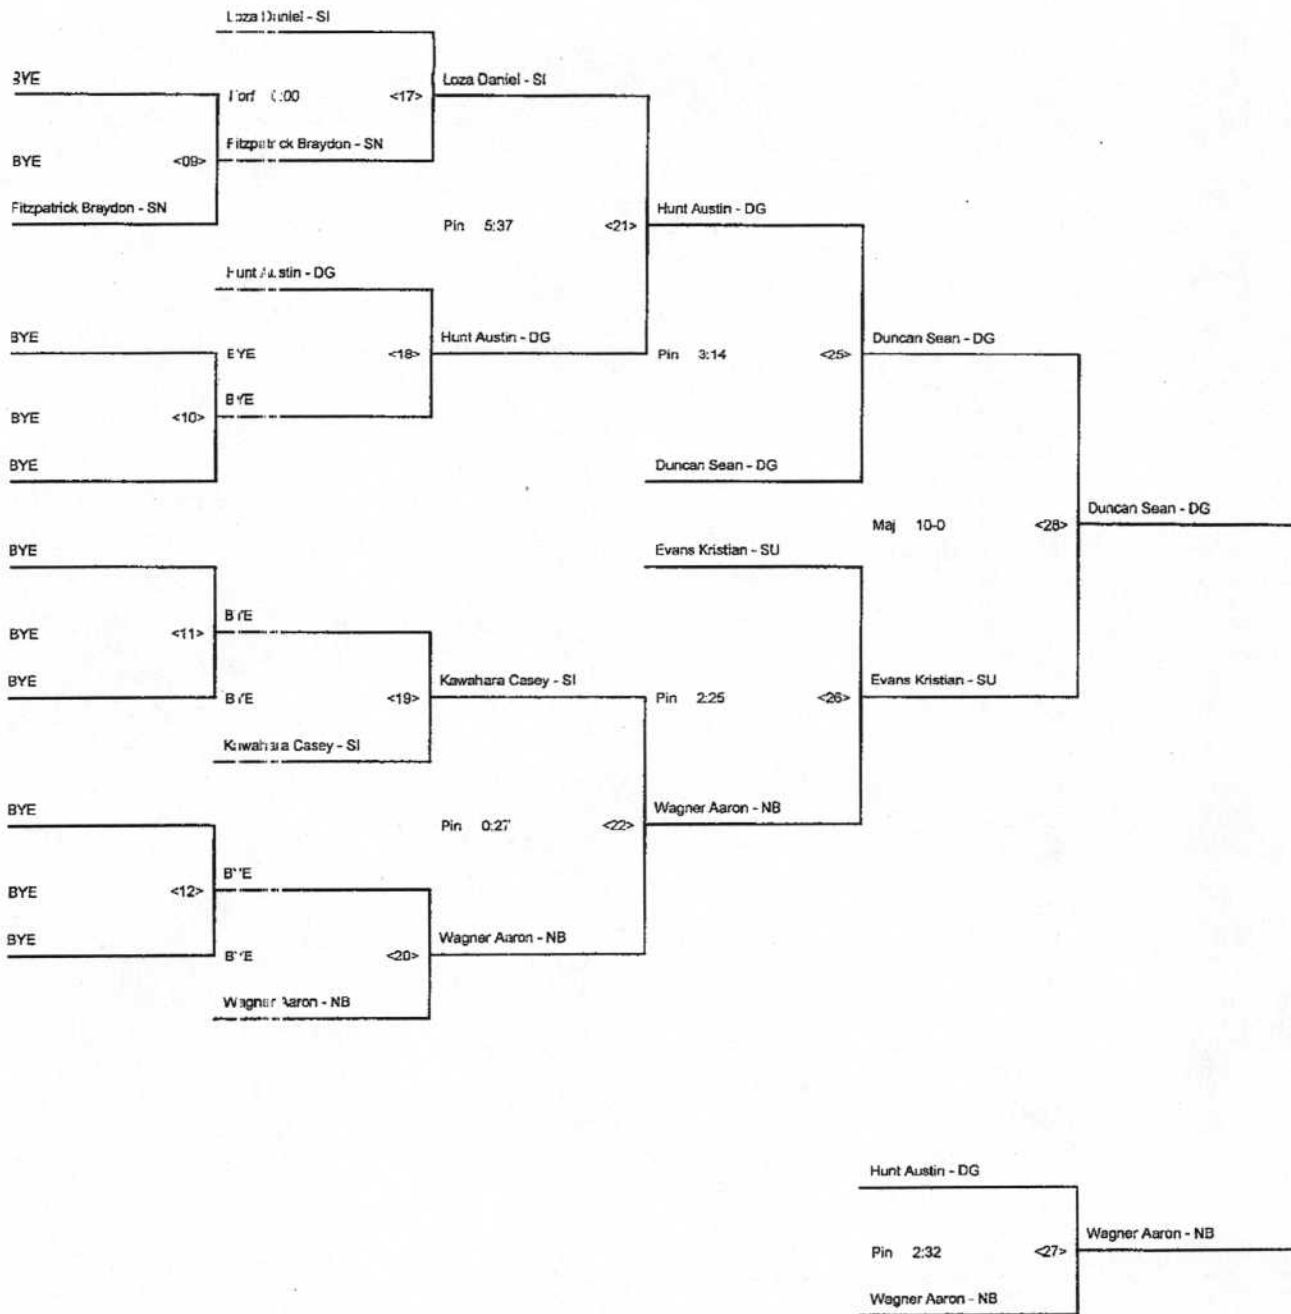

CONSOLATION BRACKET - 160 2012 FAR WEST LEAGUE DISTRICT

FIRST ROUND SECOND ROUND QUARTER-FINALS SEMI-FINALS FINALS