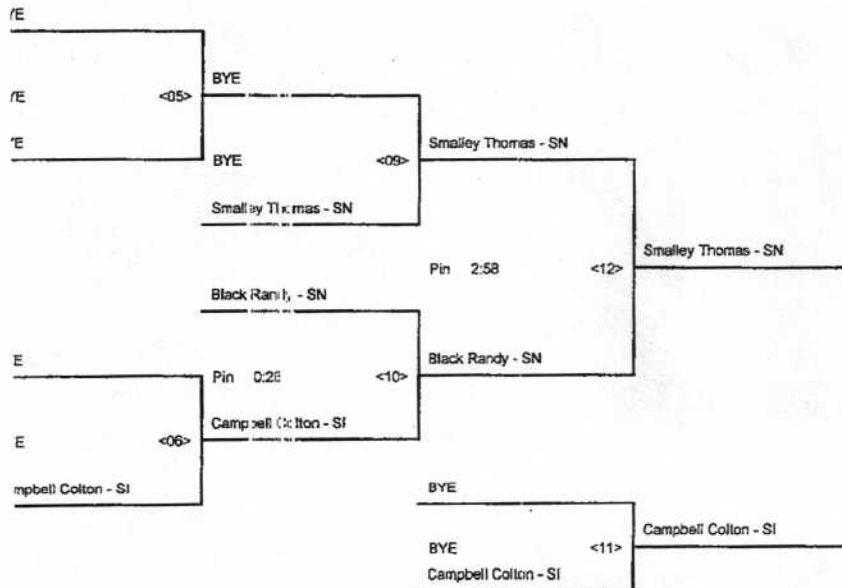

CONSOLATION BRACKET - 220 2012 FAR WEST LEAGUE DISTRICT

QUARTER-FINALS   SEMI-FINALS   FINALS