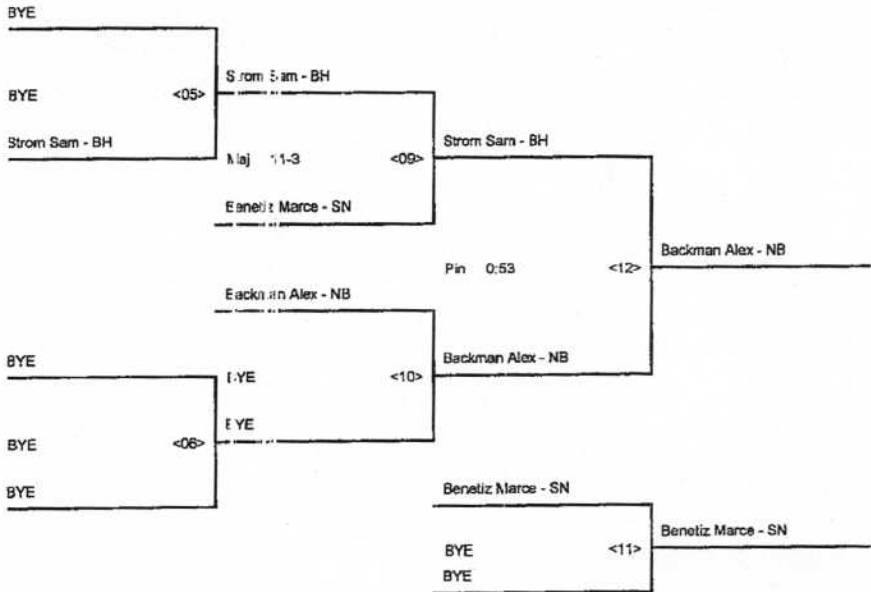

QUARTER-FINALS SEMI-FINALS FINALS

CONSOLATION BRACKET - 106 2012 FAR WEST LEAGUE DISTRICT

QUARTER-FINALS SEMI-FINALS FINALS

CHAMPIONSHIP BRACKET - 113 2012 FAR WEST LEAGUE DISTRICT

SEMI-FINALS FINALS

CONSOLATION BRACKET - 113 2012 FAR WEST LEAGUE DISTRICT