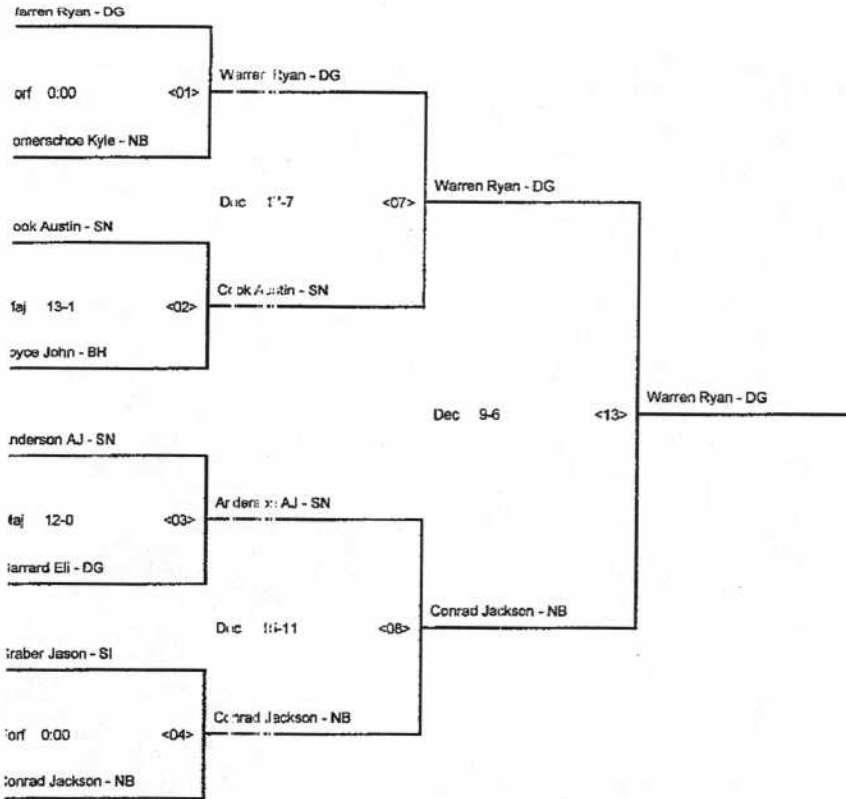

HAMPIONSHIP BRACKET - 132 2012 FAR WEST LEAGUE DISTRICT

QUARTER-FINALS   SEMI-FINALS   FINALS