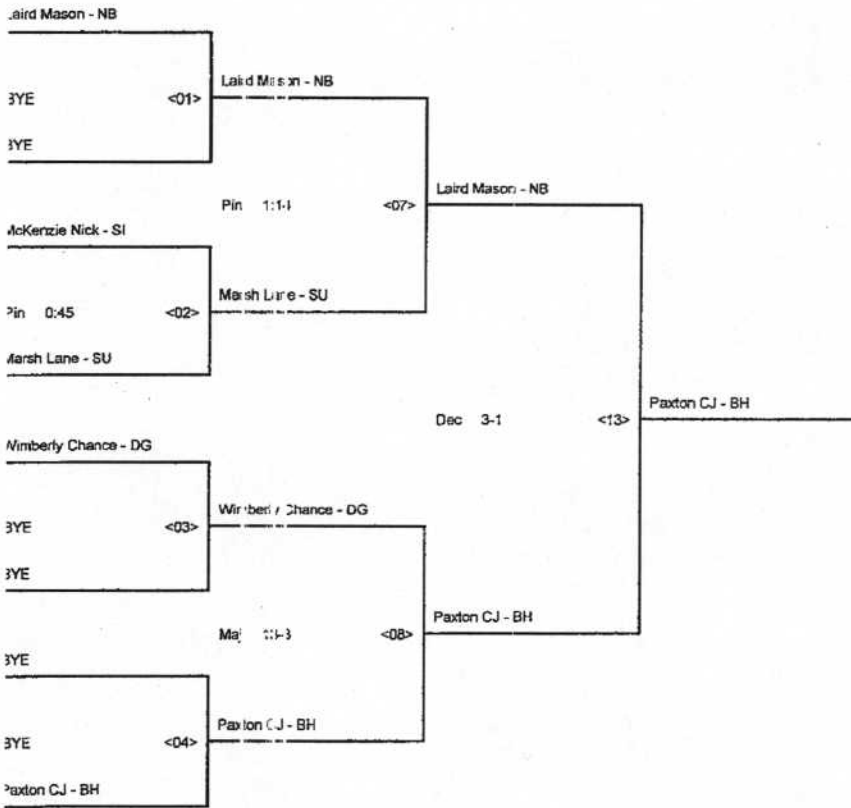

CHAMPIONSHIP BRACKET - 182 2012 FAR WEST LEAGUE DISTRICT

QUARTER-FINALS   SEMI-FINALS   FINALS