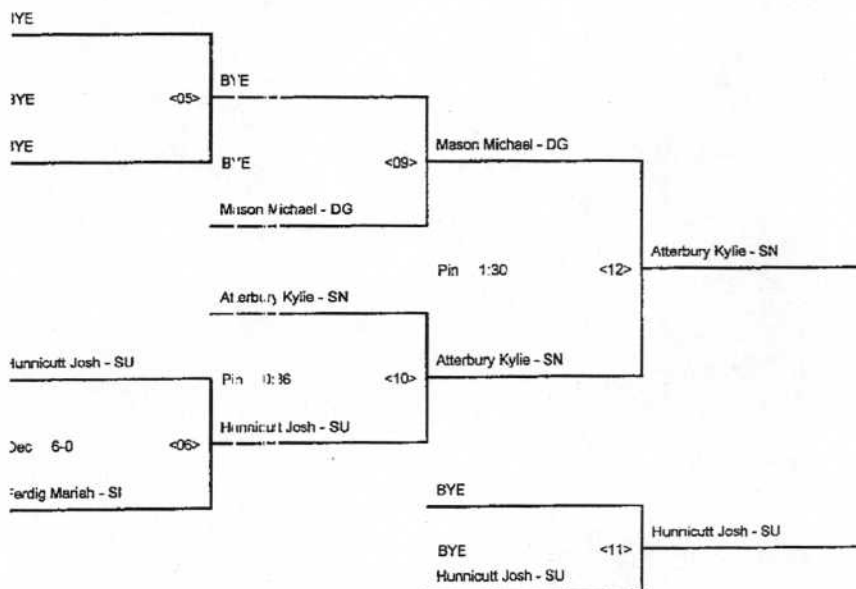

CONSOLATION BRACKET - 126 2012 FAR WEST LEAGUE DISTRICT

QUARTER-FINALS   SEMI-FINALS   FINALS