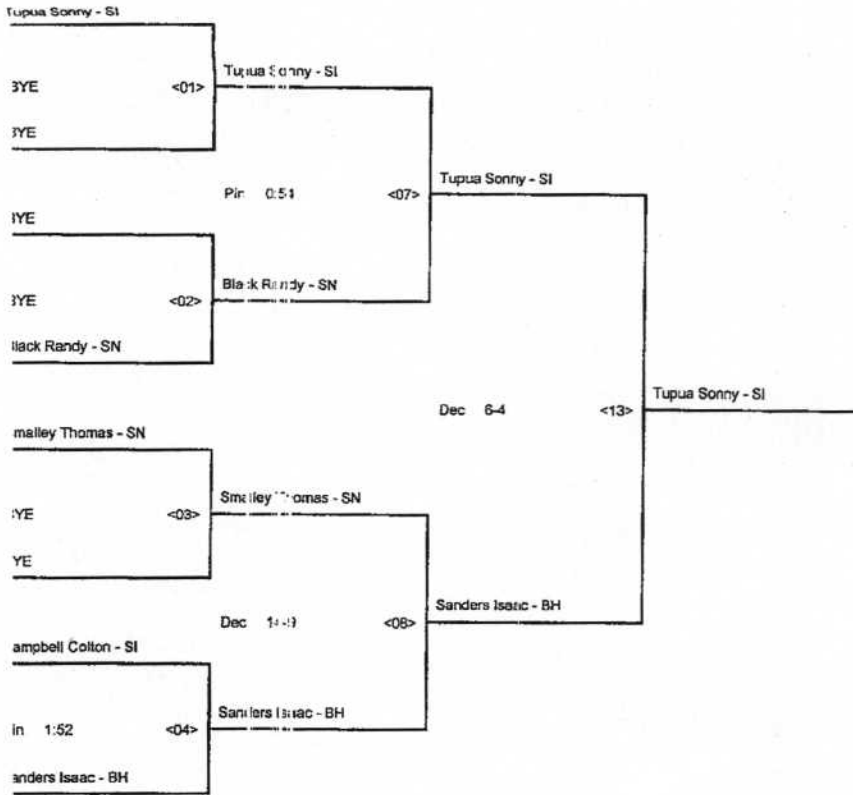

QUARTER-FINALS SEMI-FINALS FINALS

CONSOLATION BRACKET - 195 2012 FAR WEST LEAGUE DISTRICT

QUARTER-FINALS SEMI-FINALS FINALS

CHAMPIONSHIP BRACKET - 220 2012 FAR WEST LEAGUE DISTRICT

QUARTER-FINALS SEMI-FINALS FINALS

QUARTER-FINALS SEMI-FINALS FINALS