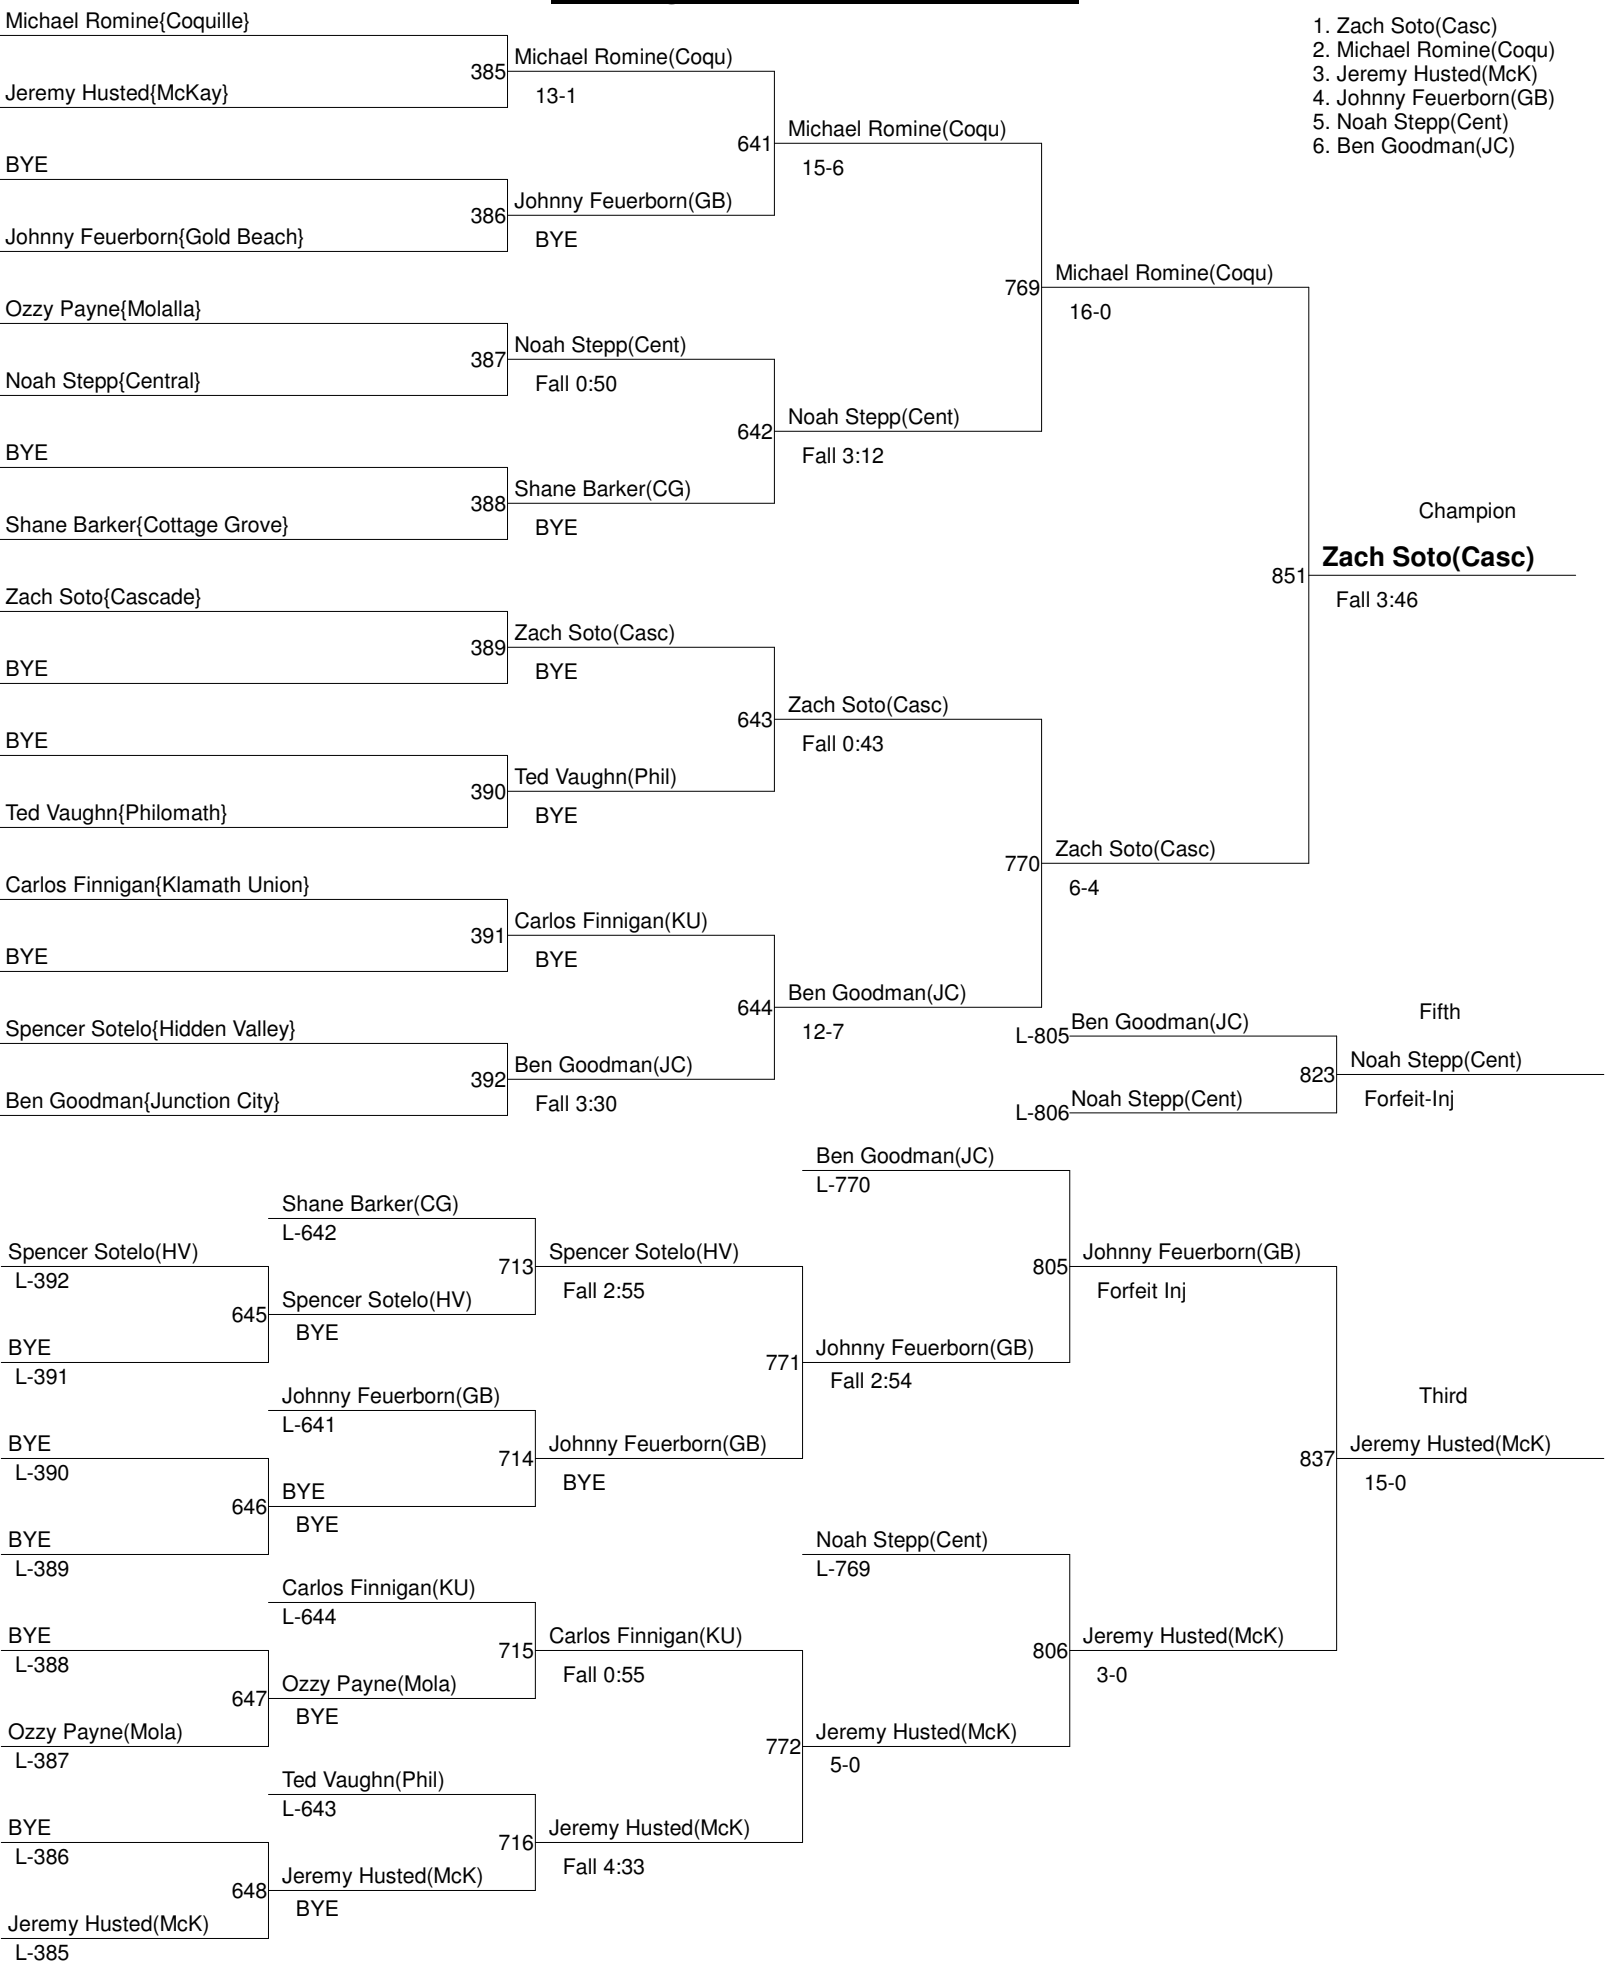

Consolation Bracket 160

Cottage Grove Invitational

Weight : 170

Cottage Grove Invitational

Weight : 182

Cottage Grove Invitational

Weight : 195

Cottage Grove Invitational