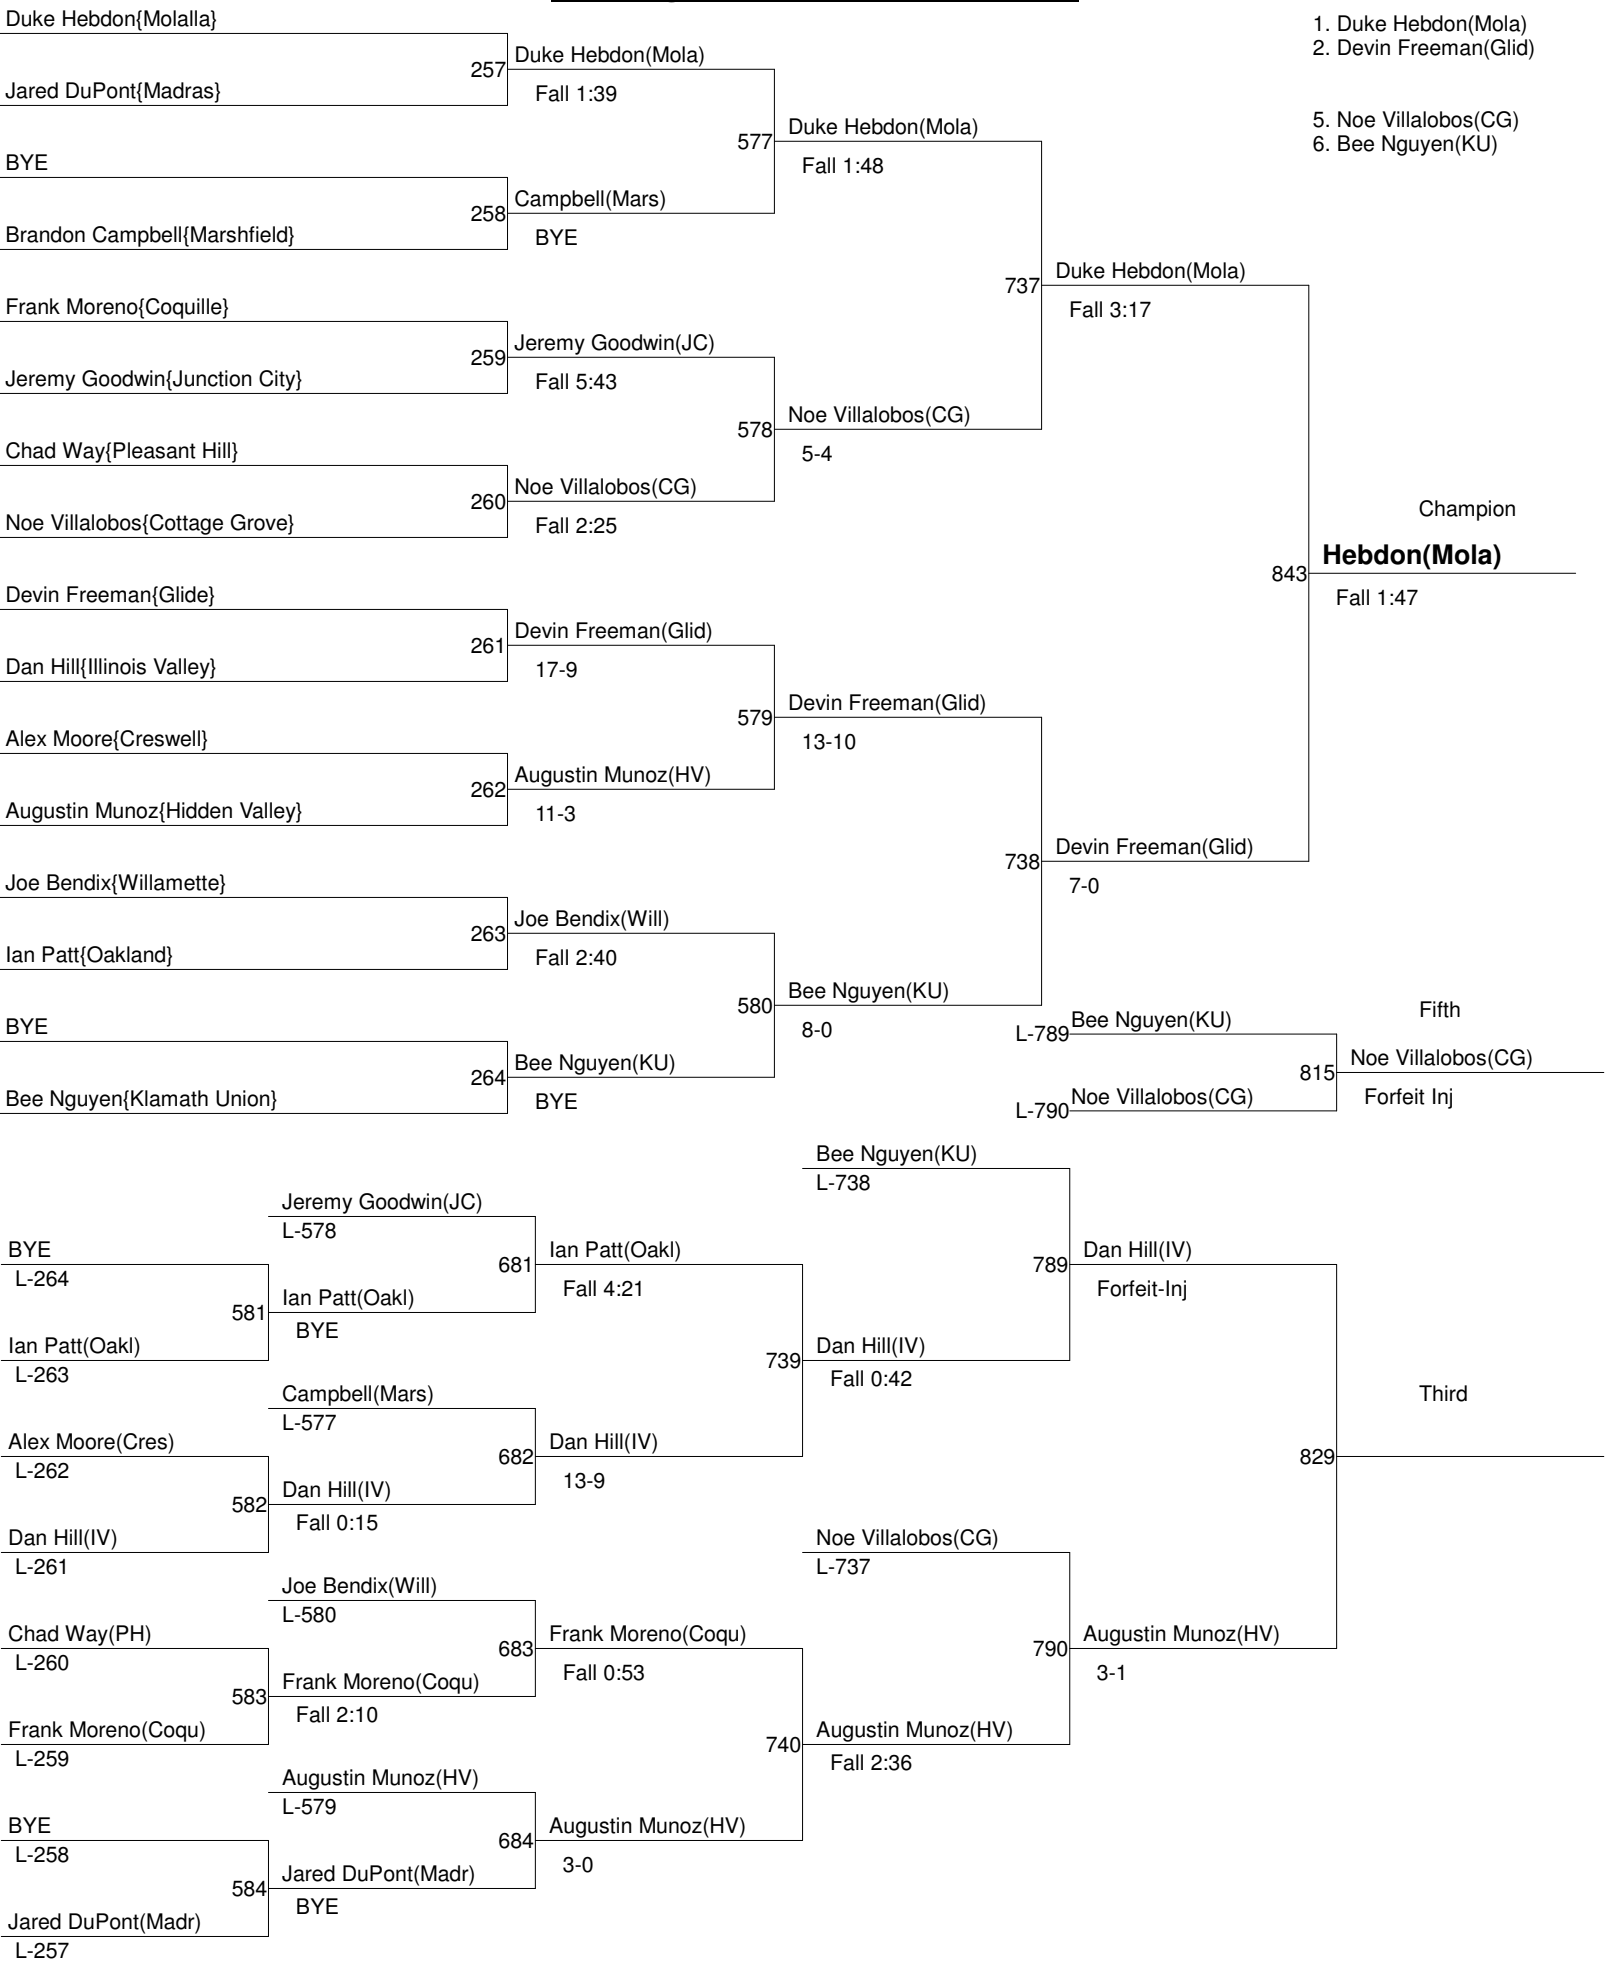

Cottage Grove Invitational

Weight : 120