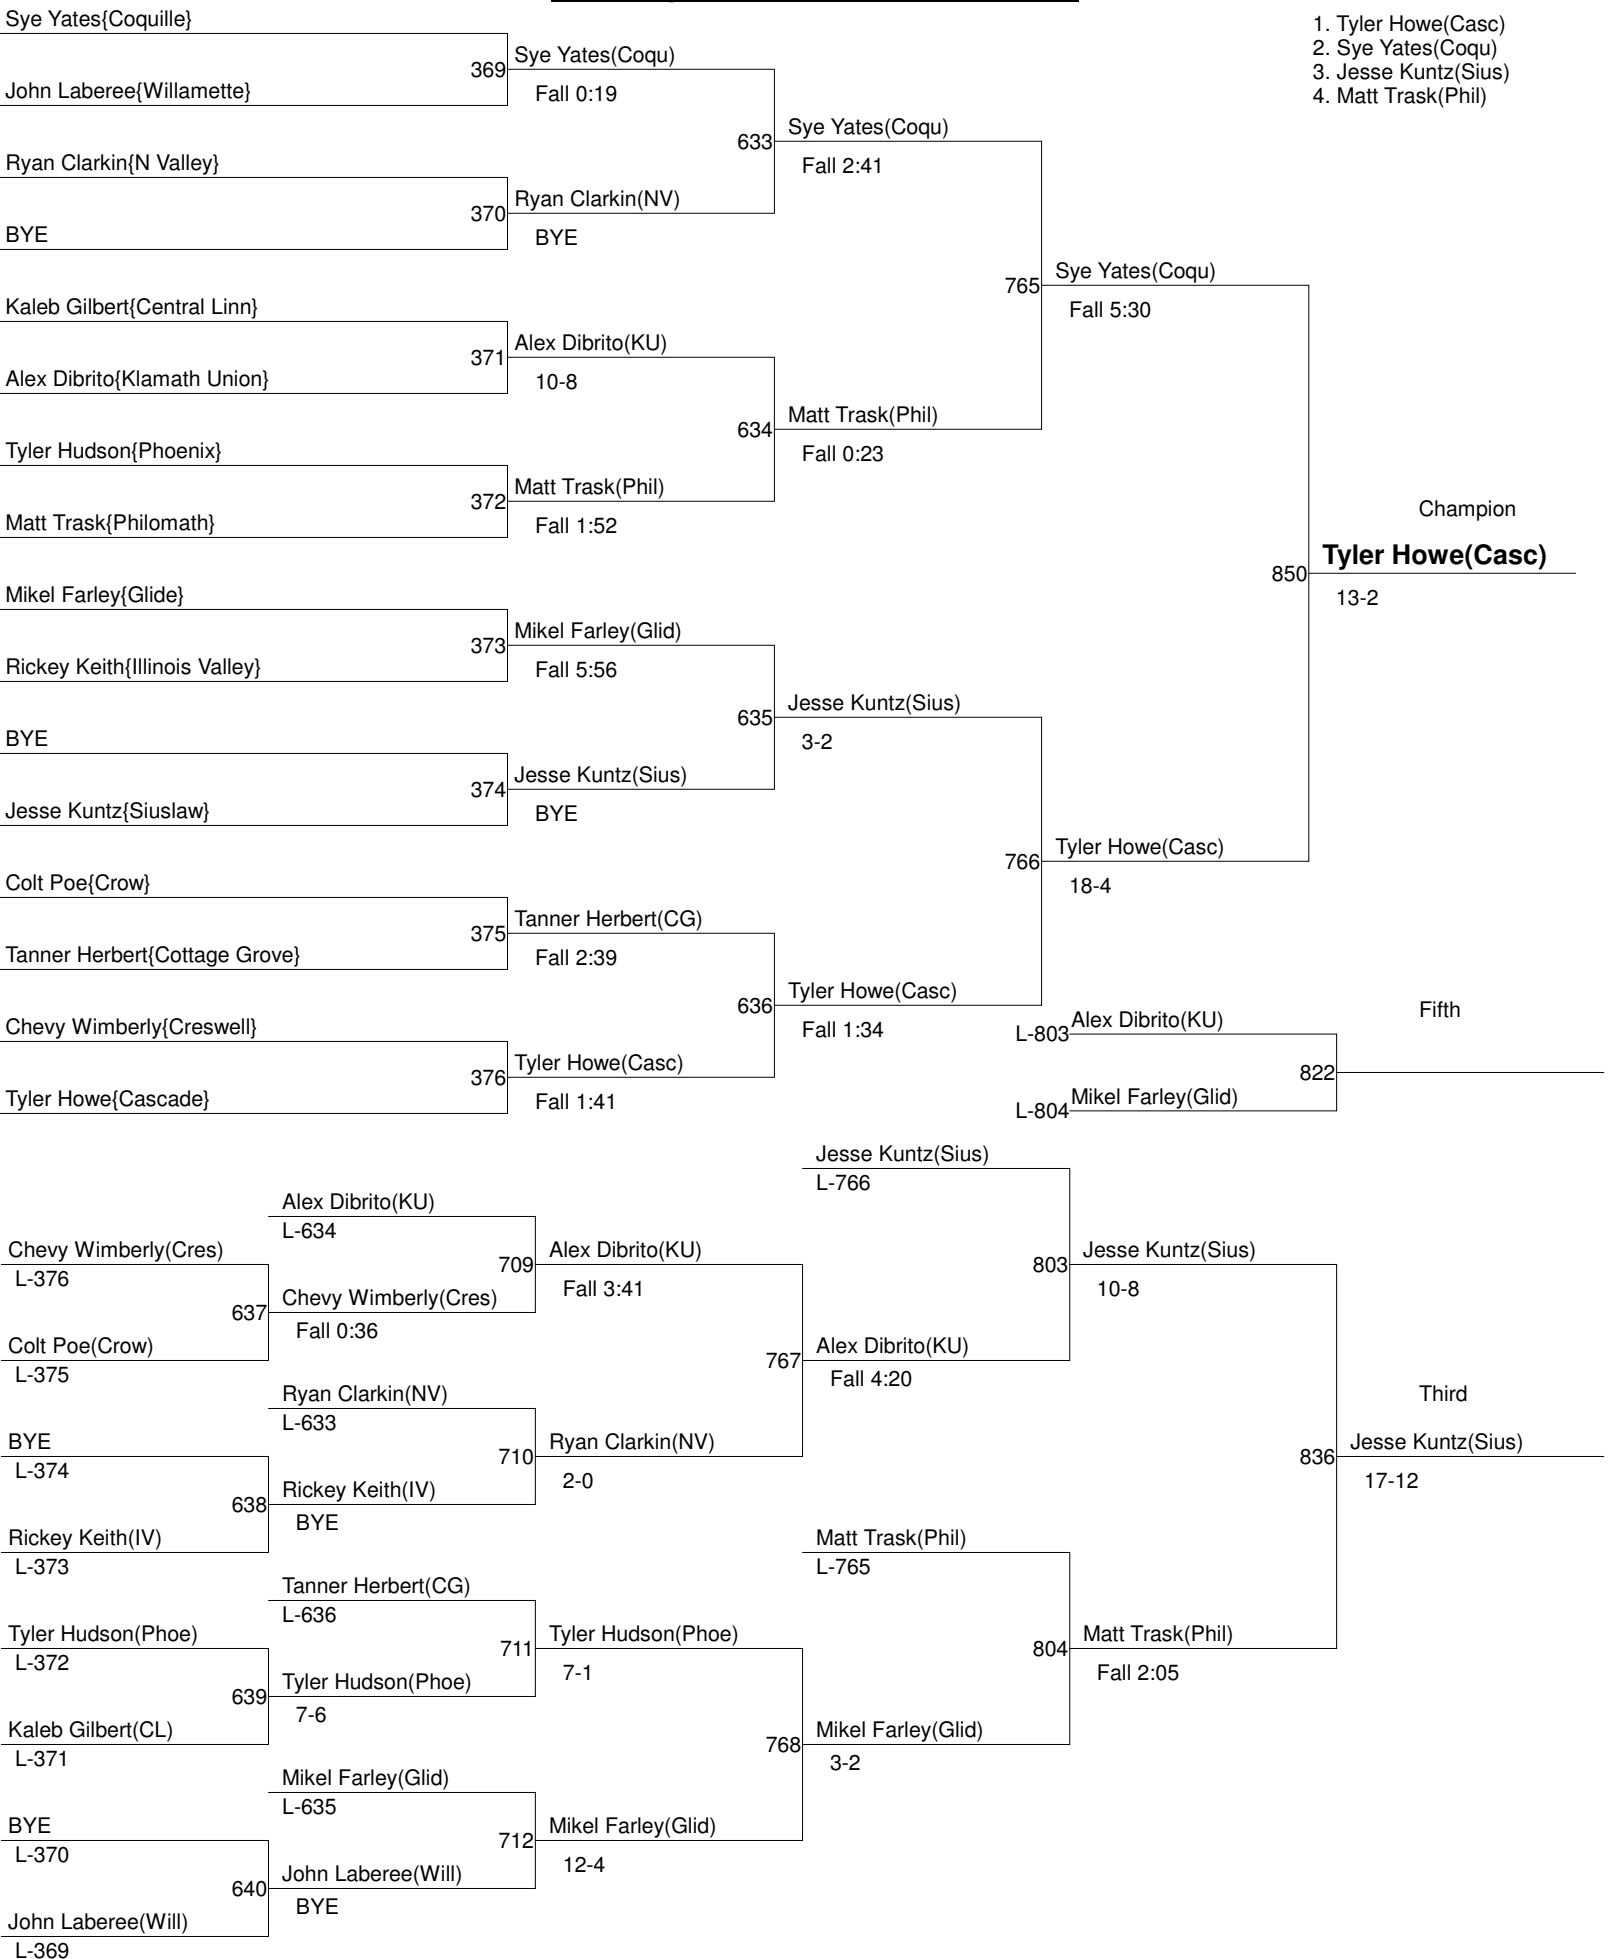

Cottage Grove Invitational

Weight : 170