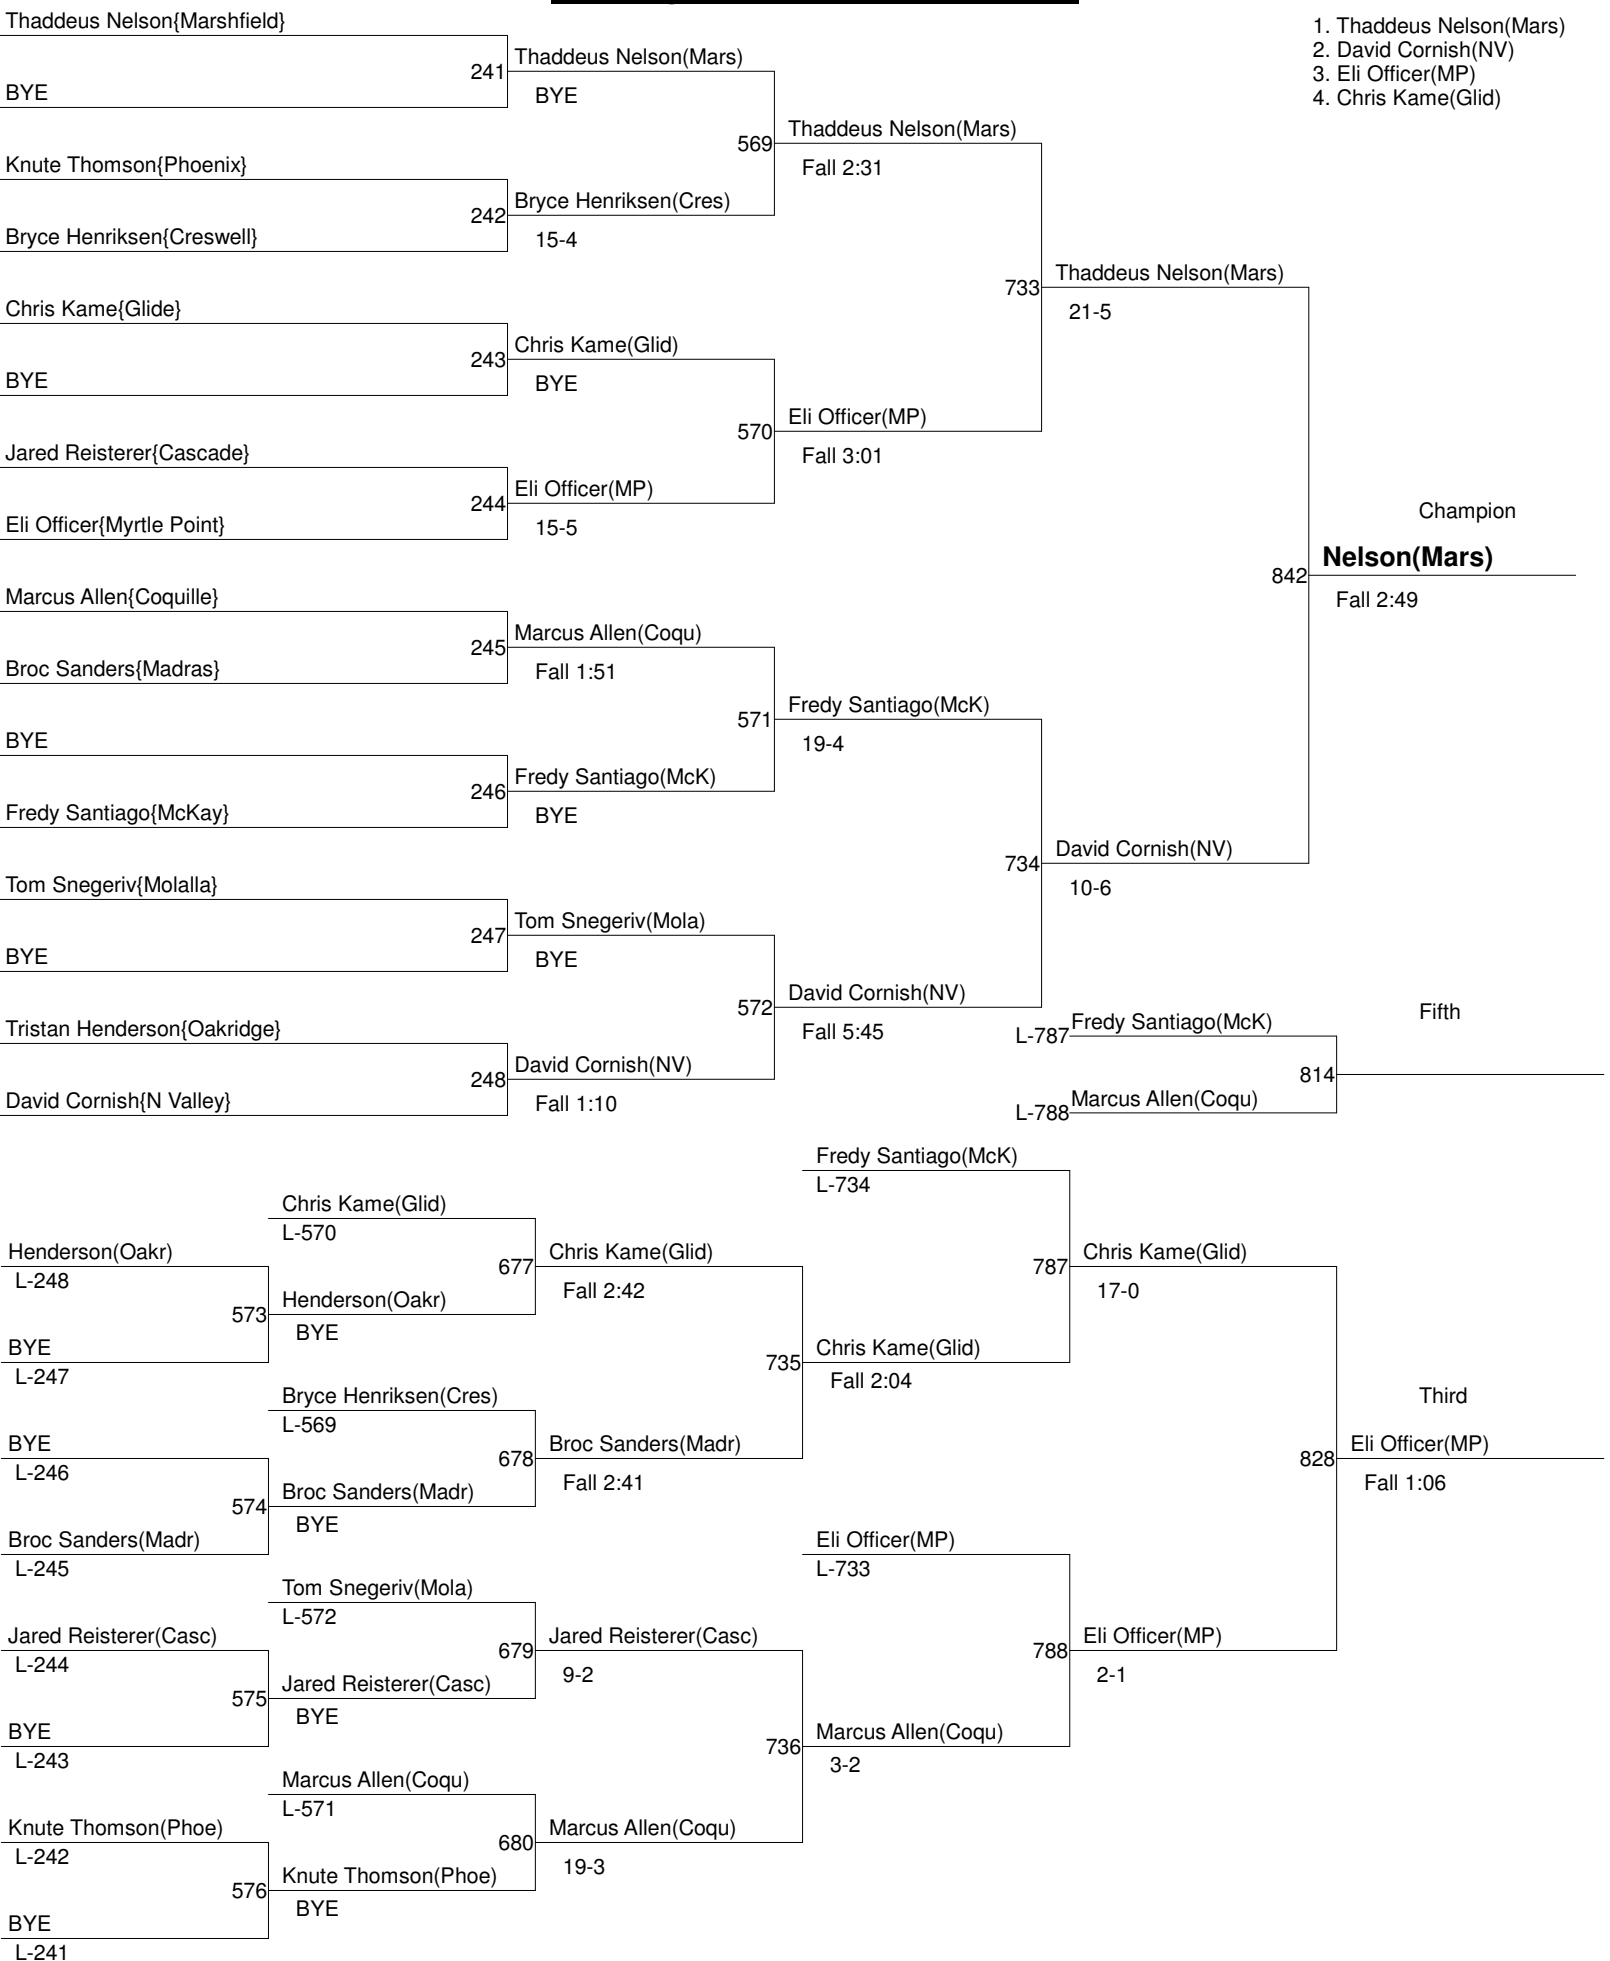

Cottage Grove Invitational

Weight : 113