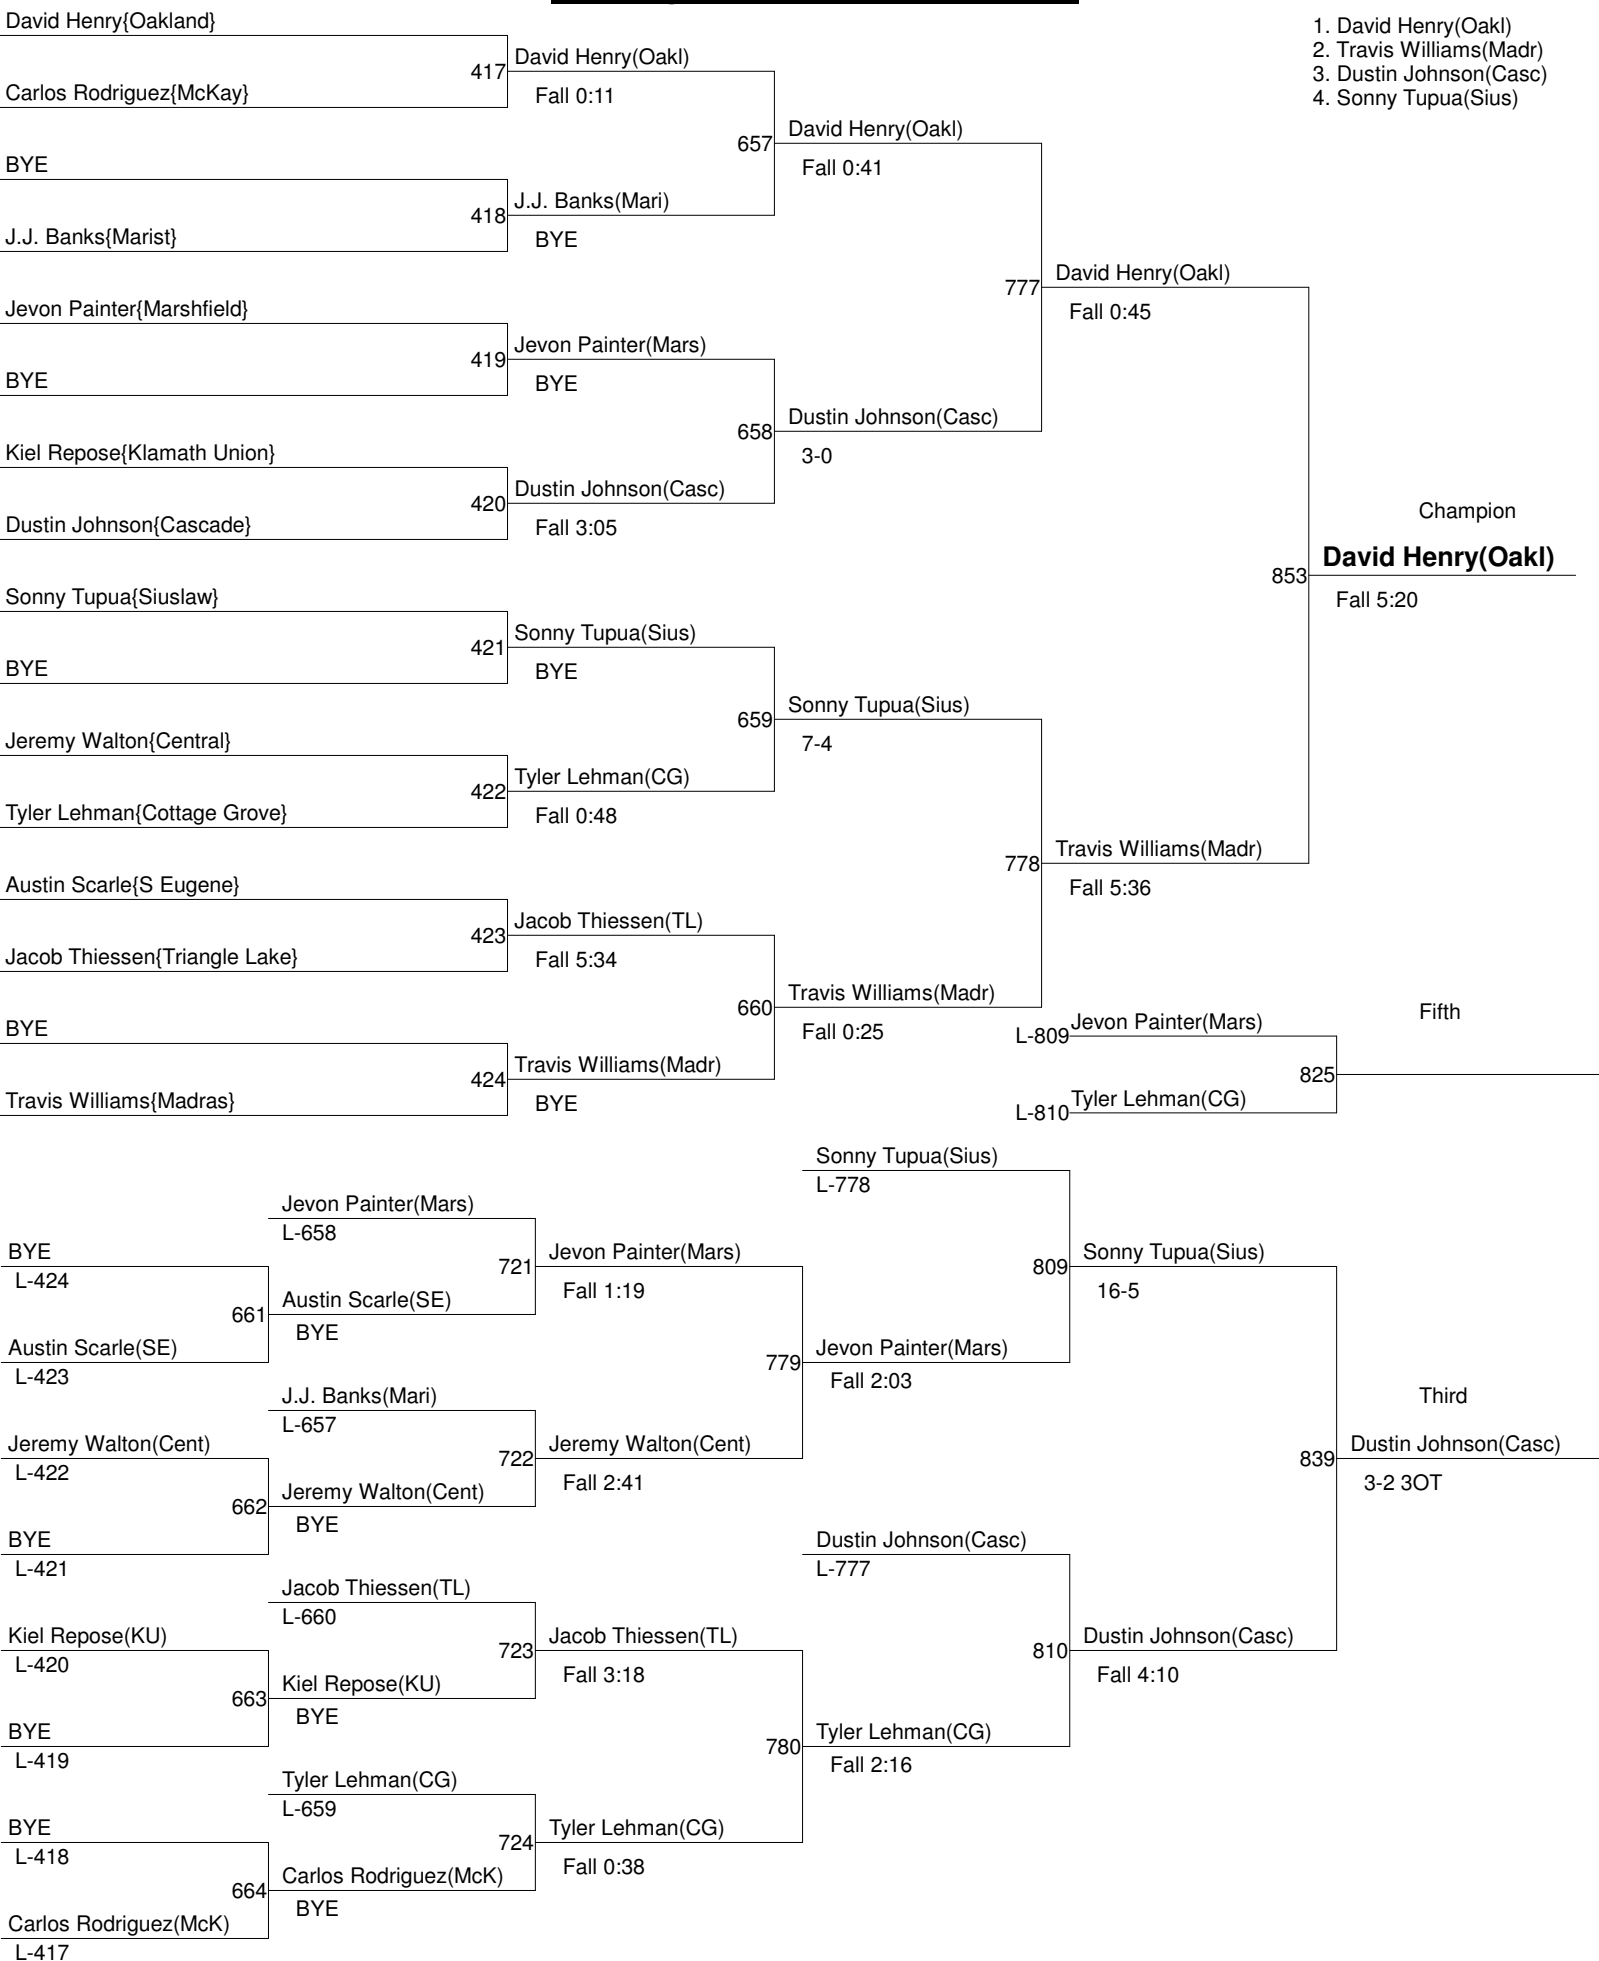

Cottage Grove Invitational

Weight : 220