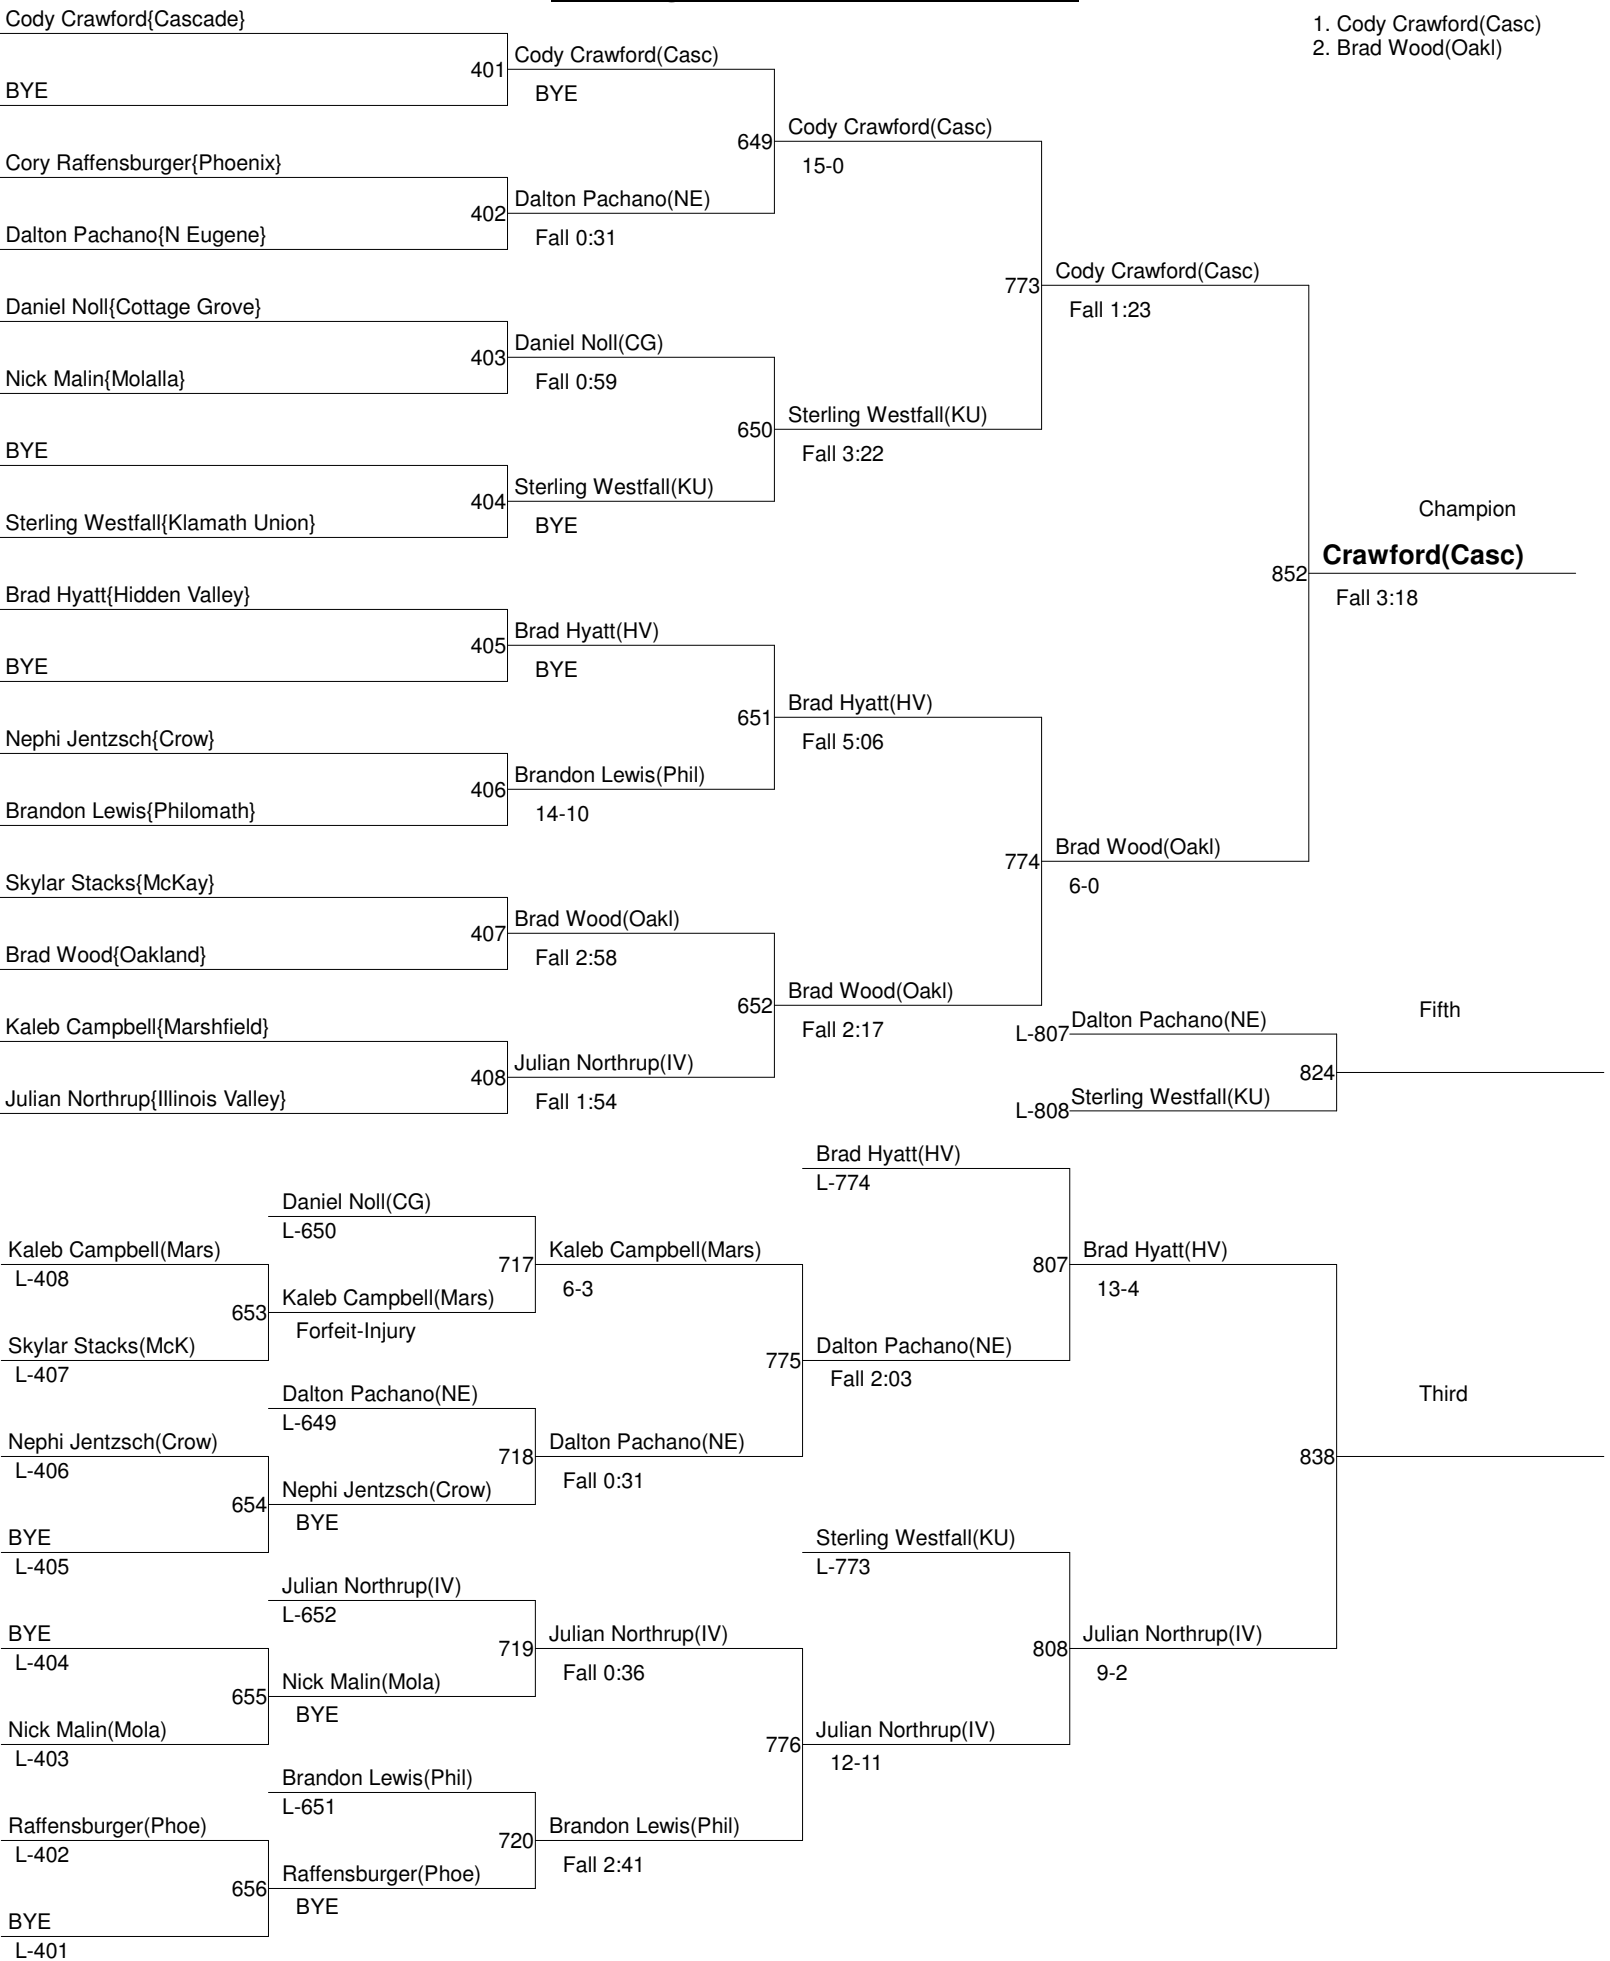

Consolation Bracket 160

Cottage Grove Invitational

Weight : 170

Cottage Grove Invitational

Weight : 182

Cottage Grove Invitational

Weight : 195

Cottage Grove Invitational