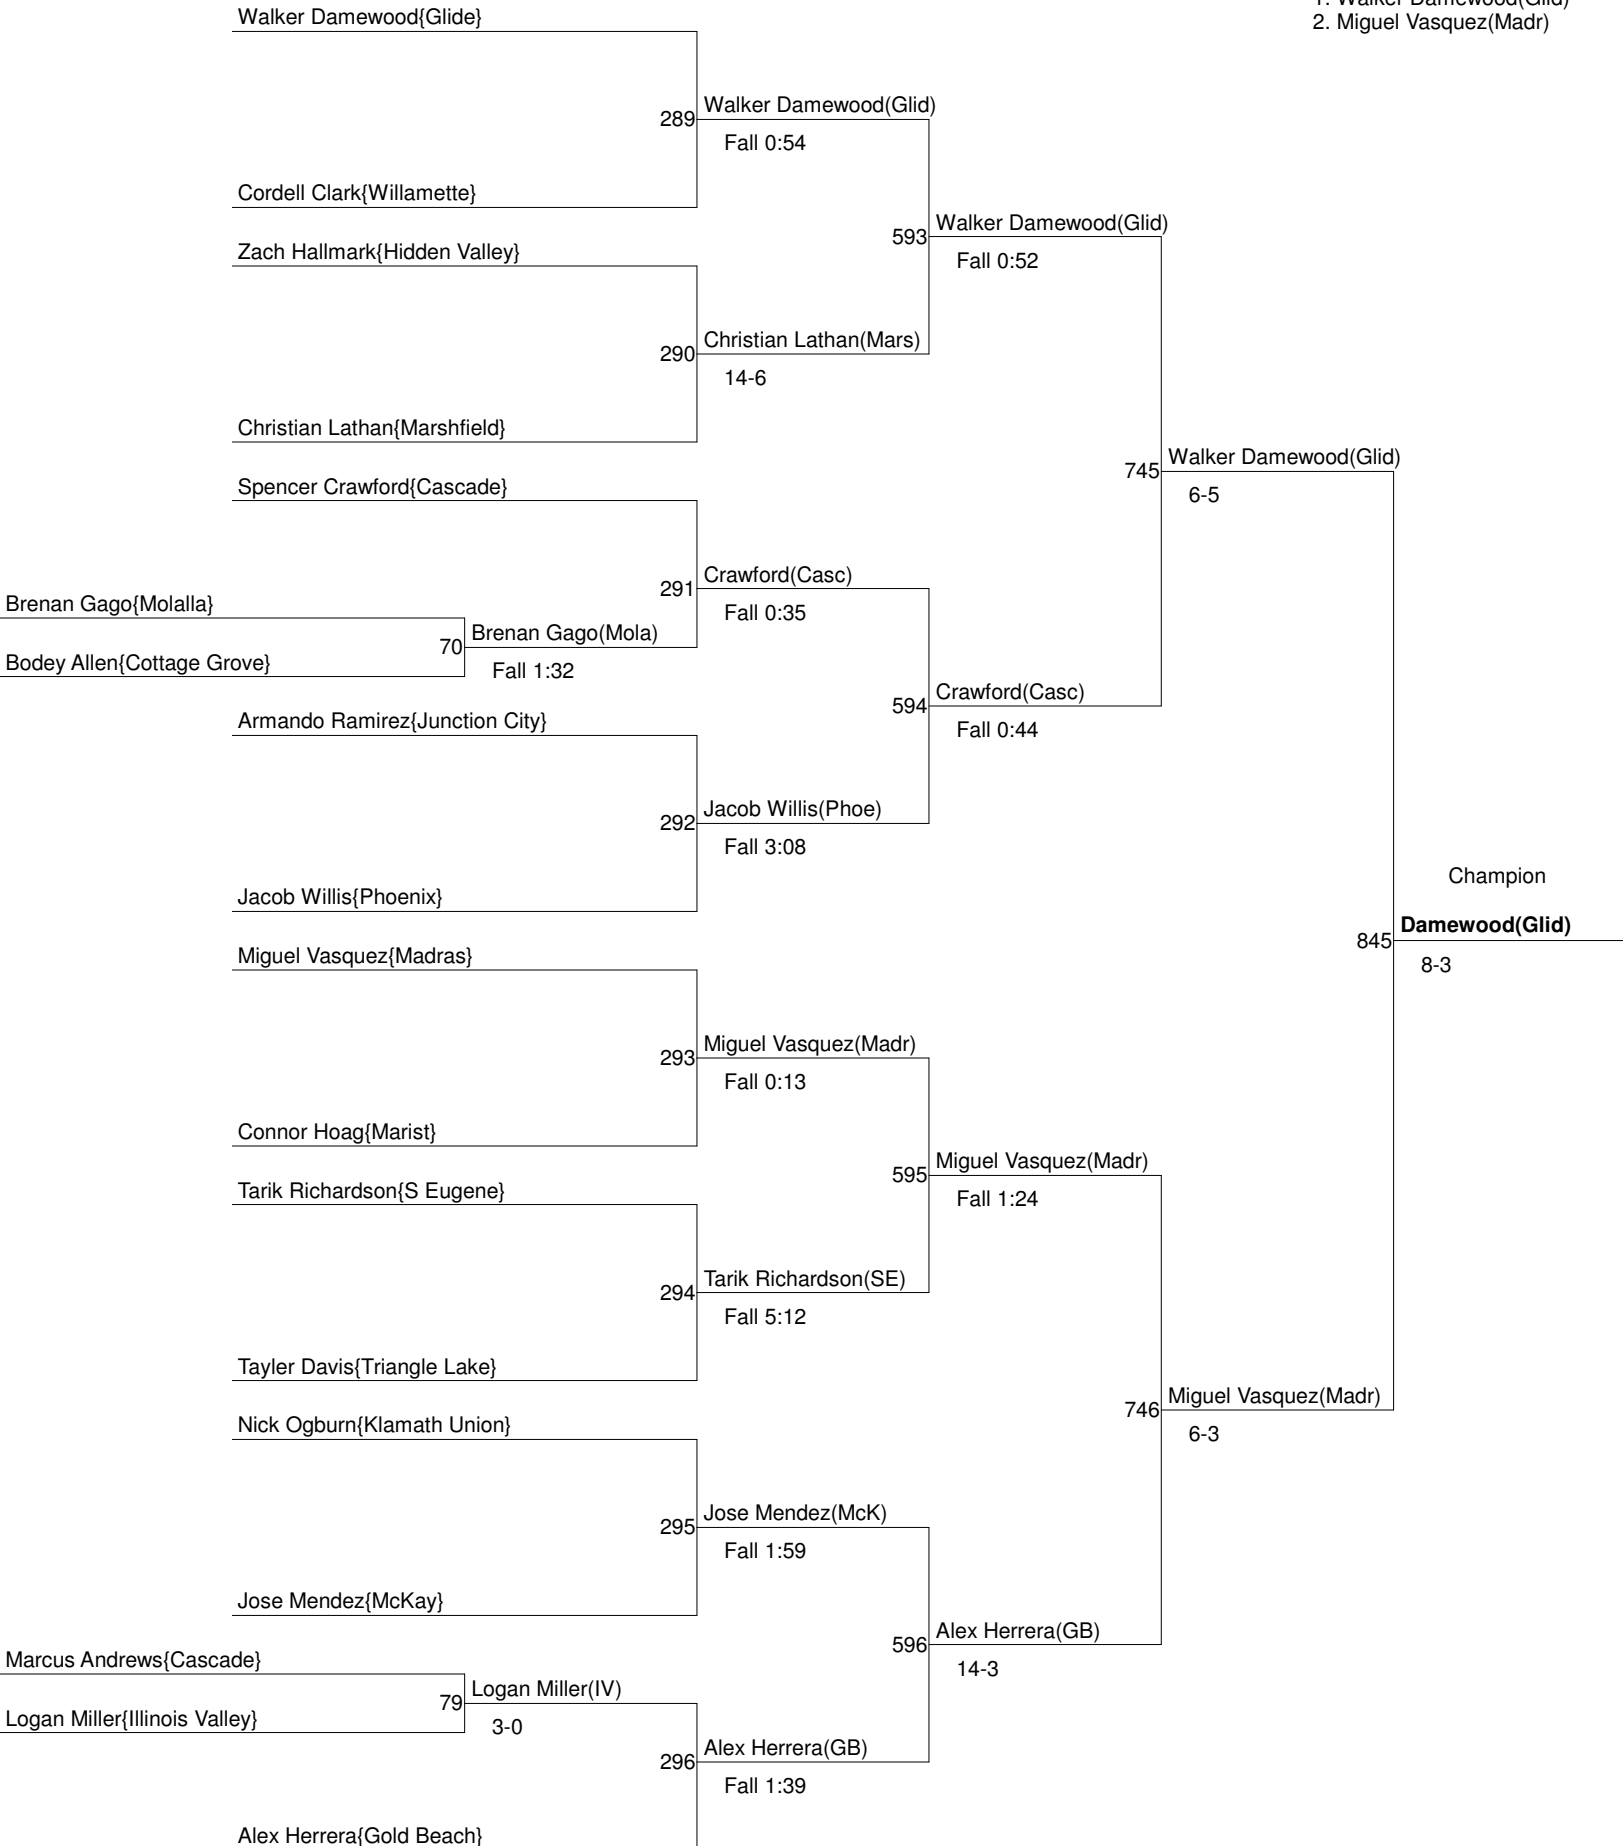

Cottage Grove Invitational

Weight : 132

1. Walker Damewood(Glid)
2. Miguel Vasquez(Madr)