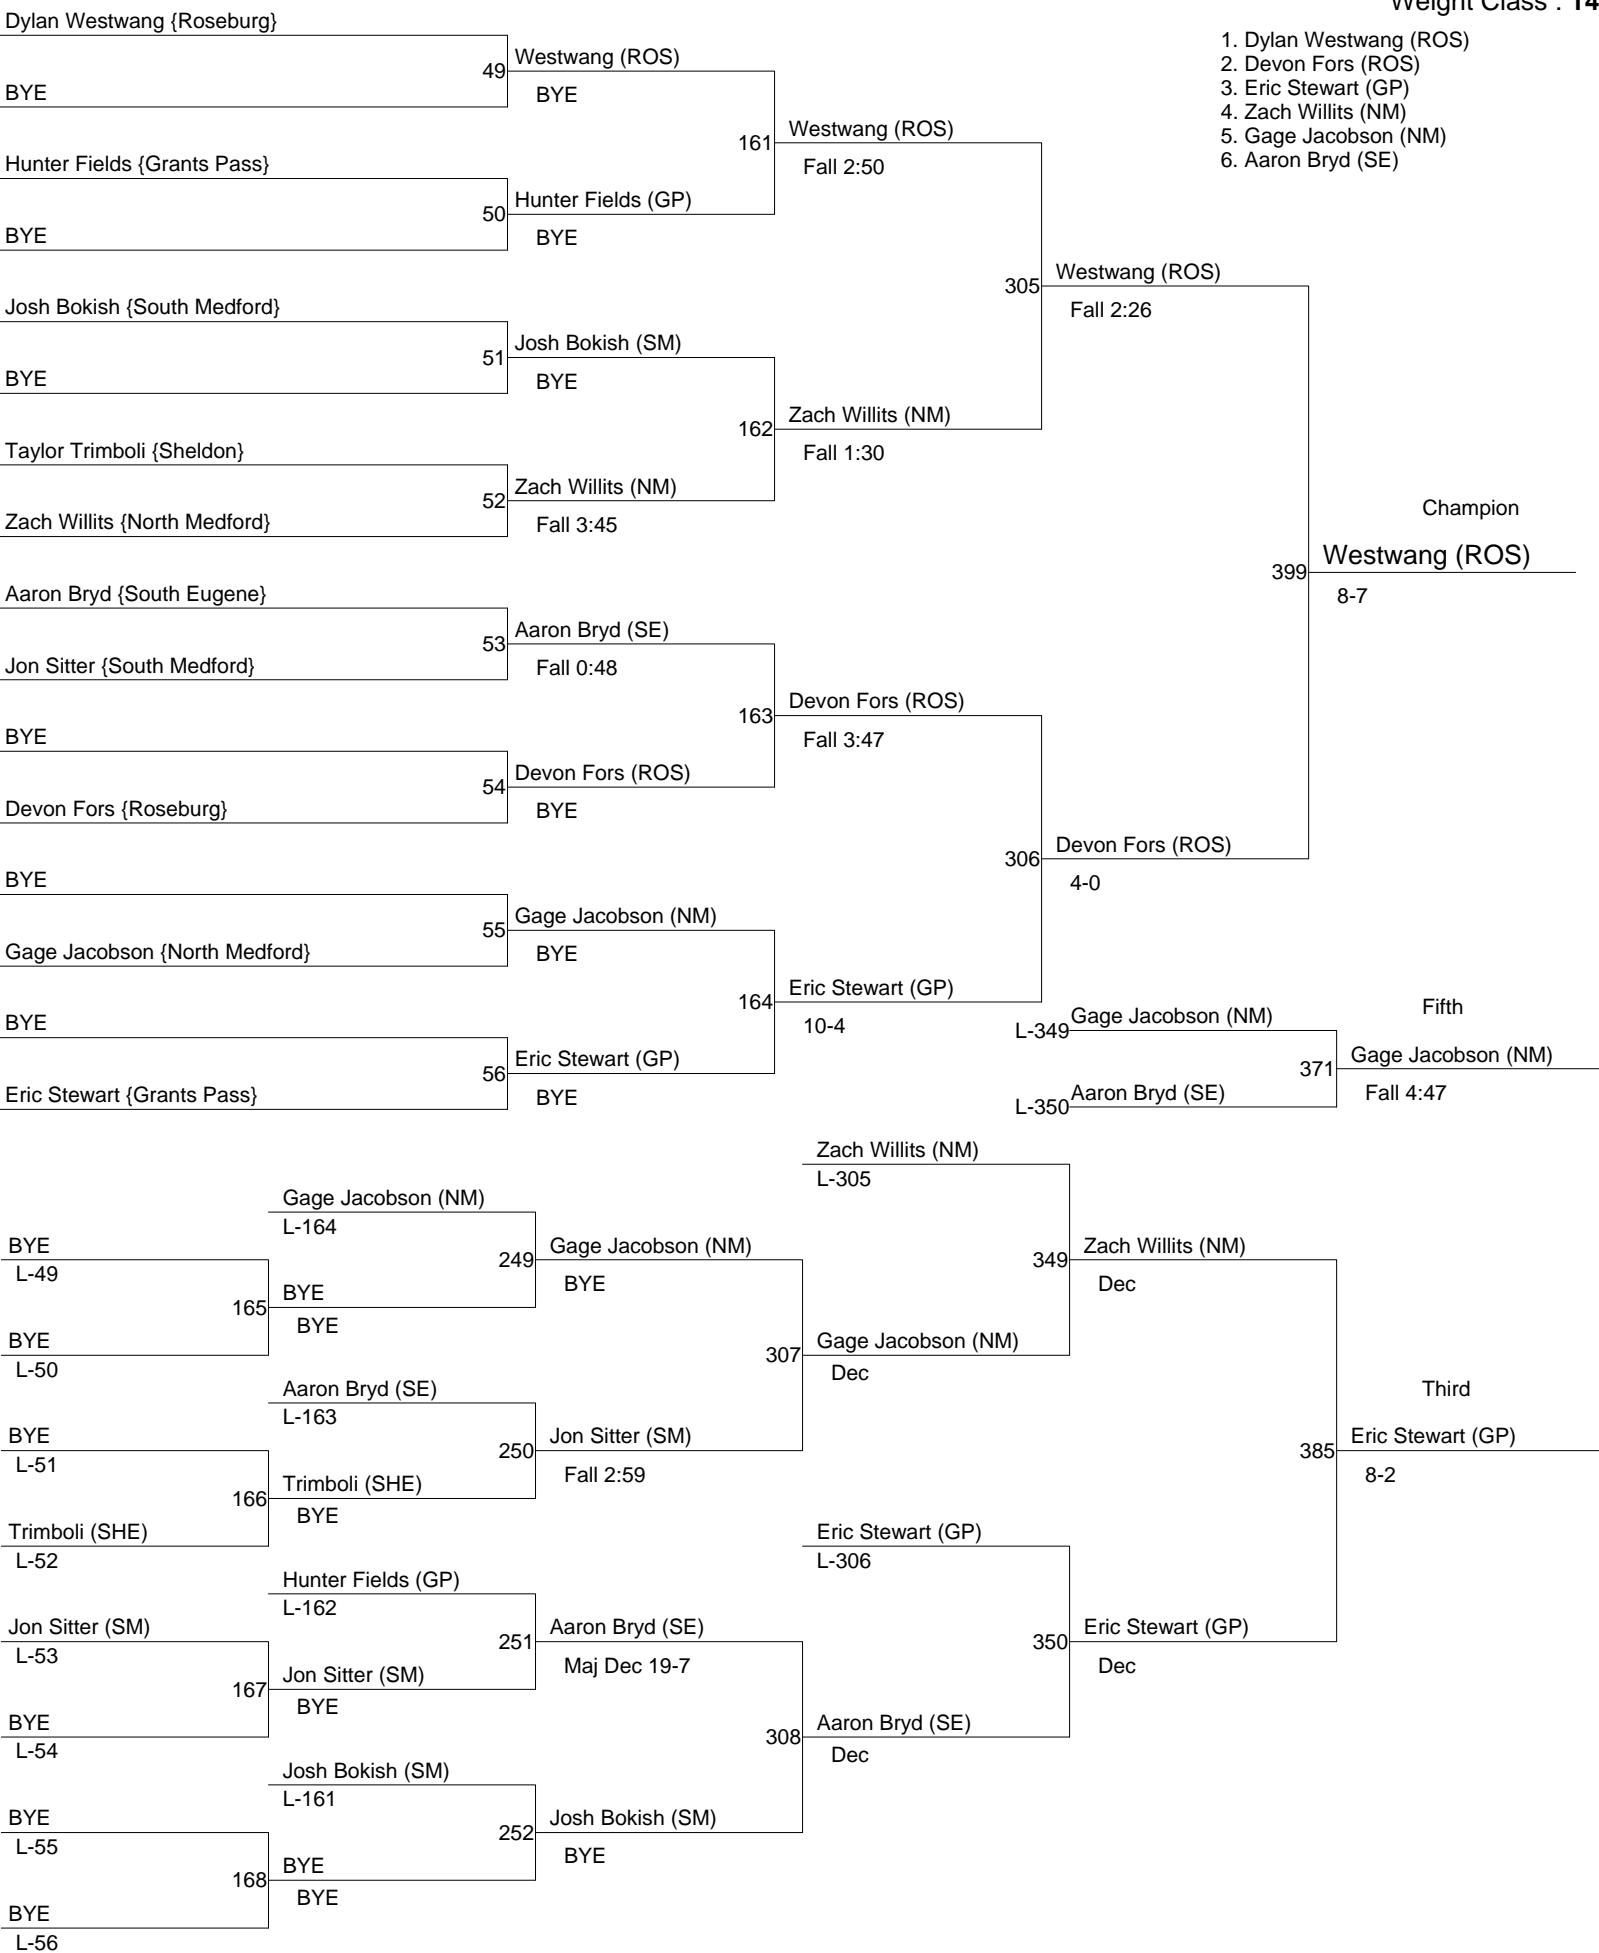

Southwest Districts

Weight Class : 140