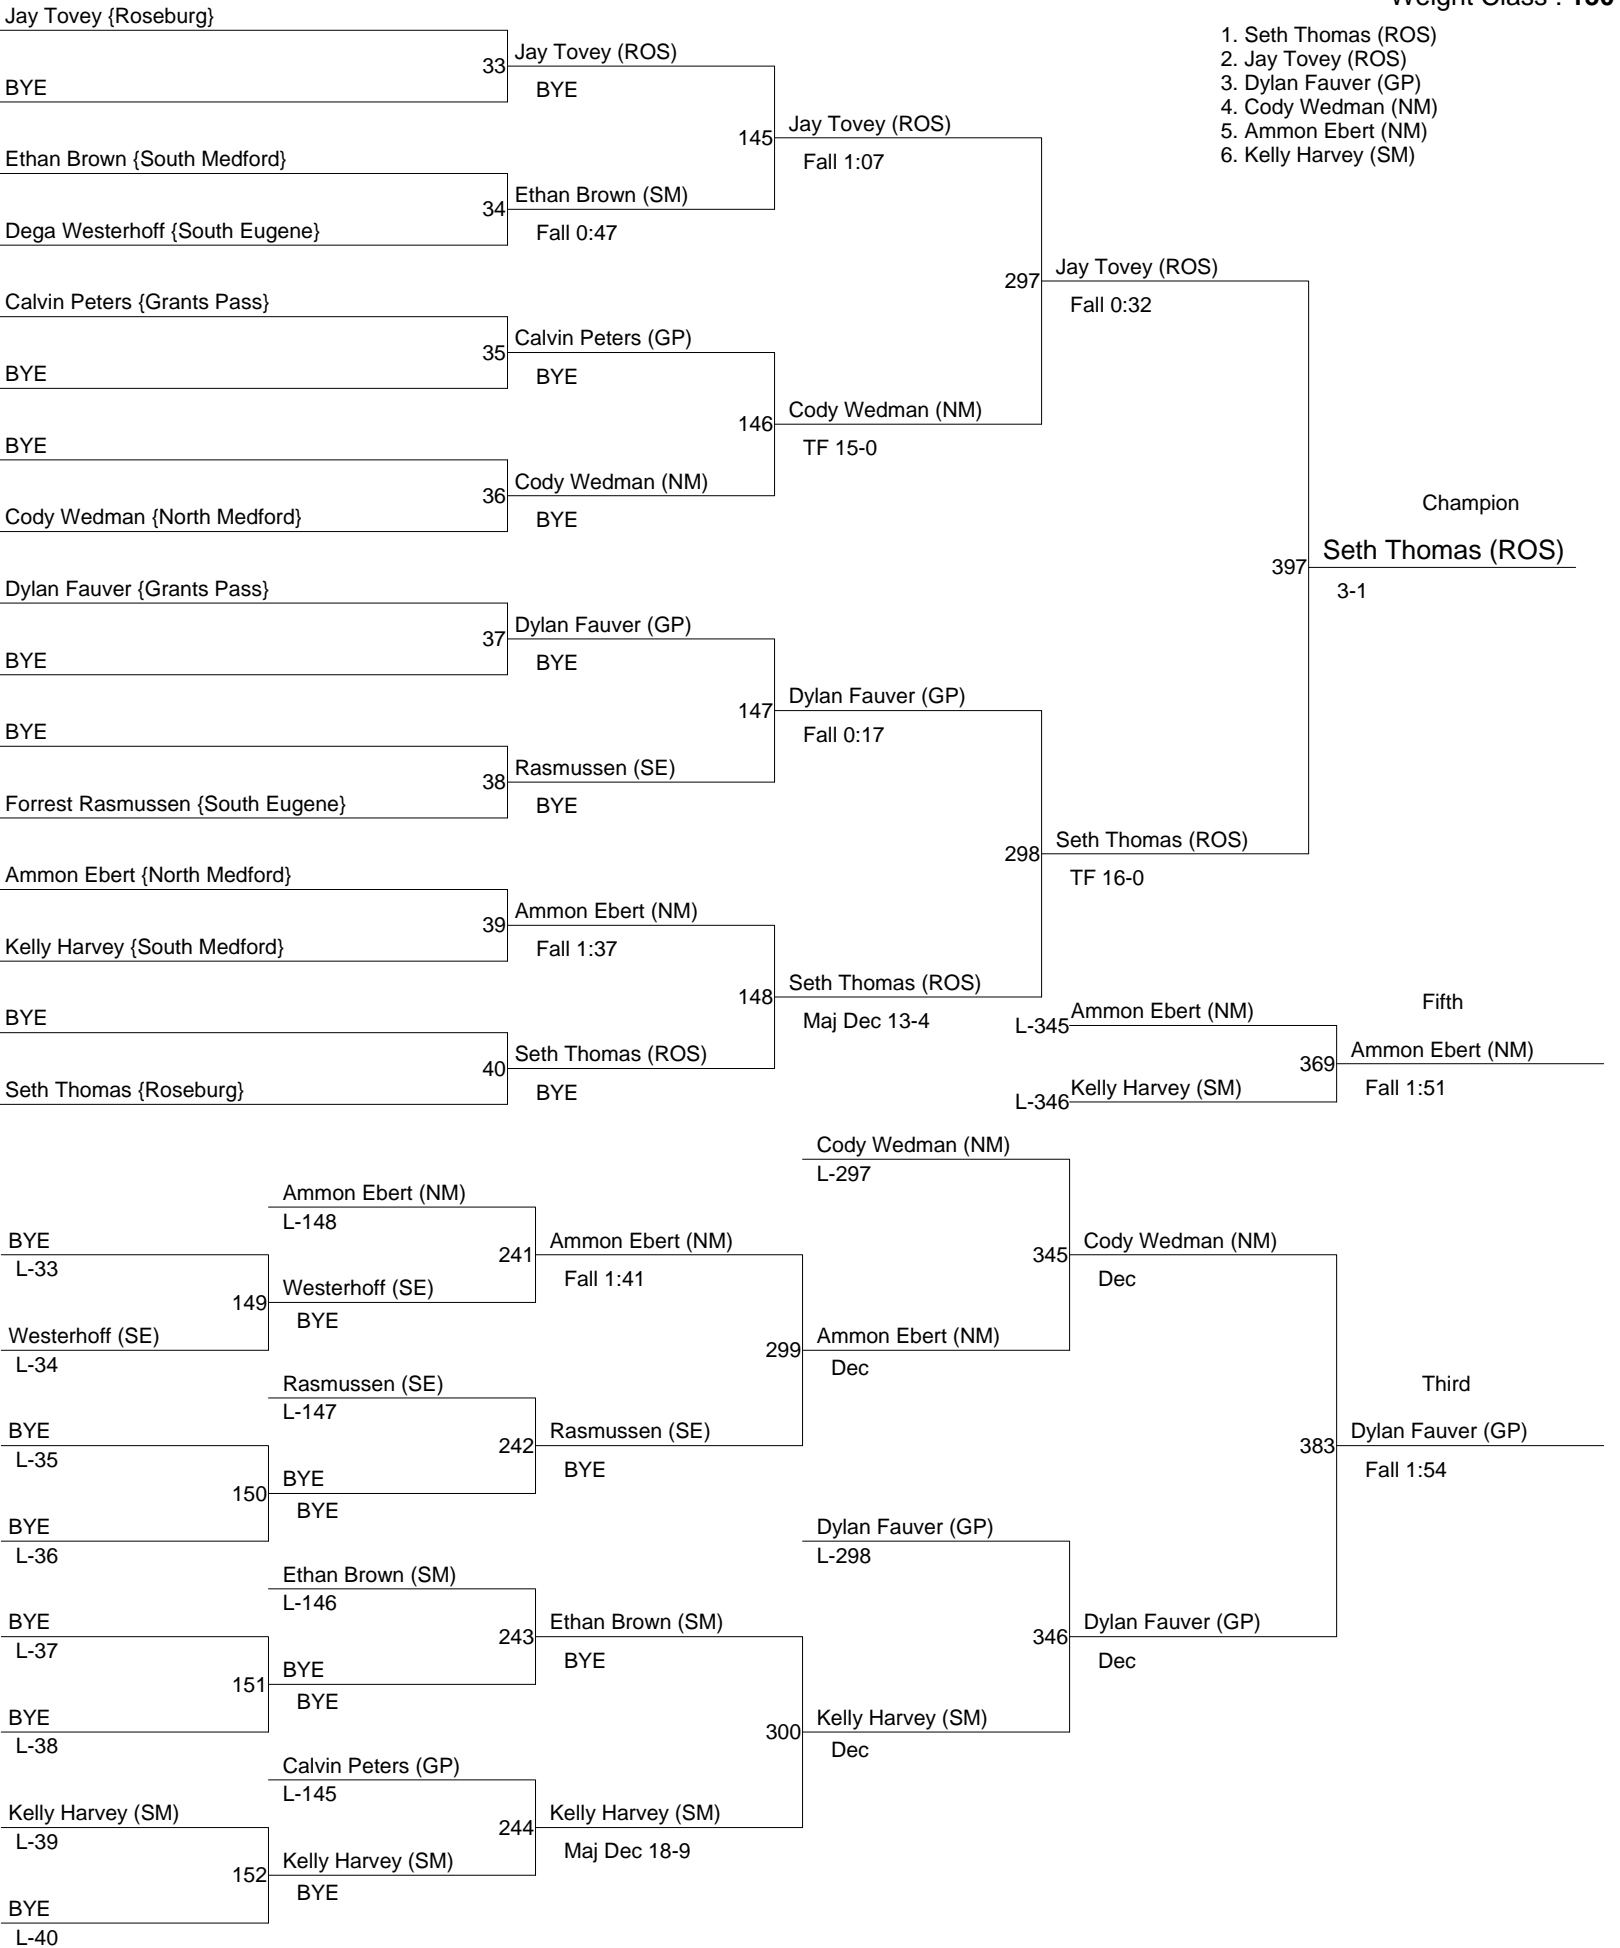

Southwest Districts

Weight Class : **130**