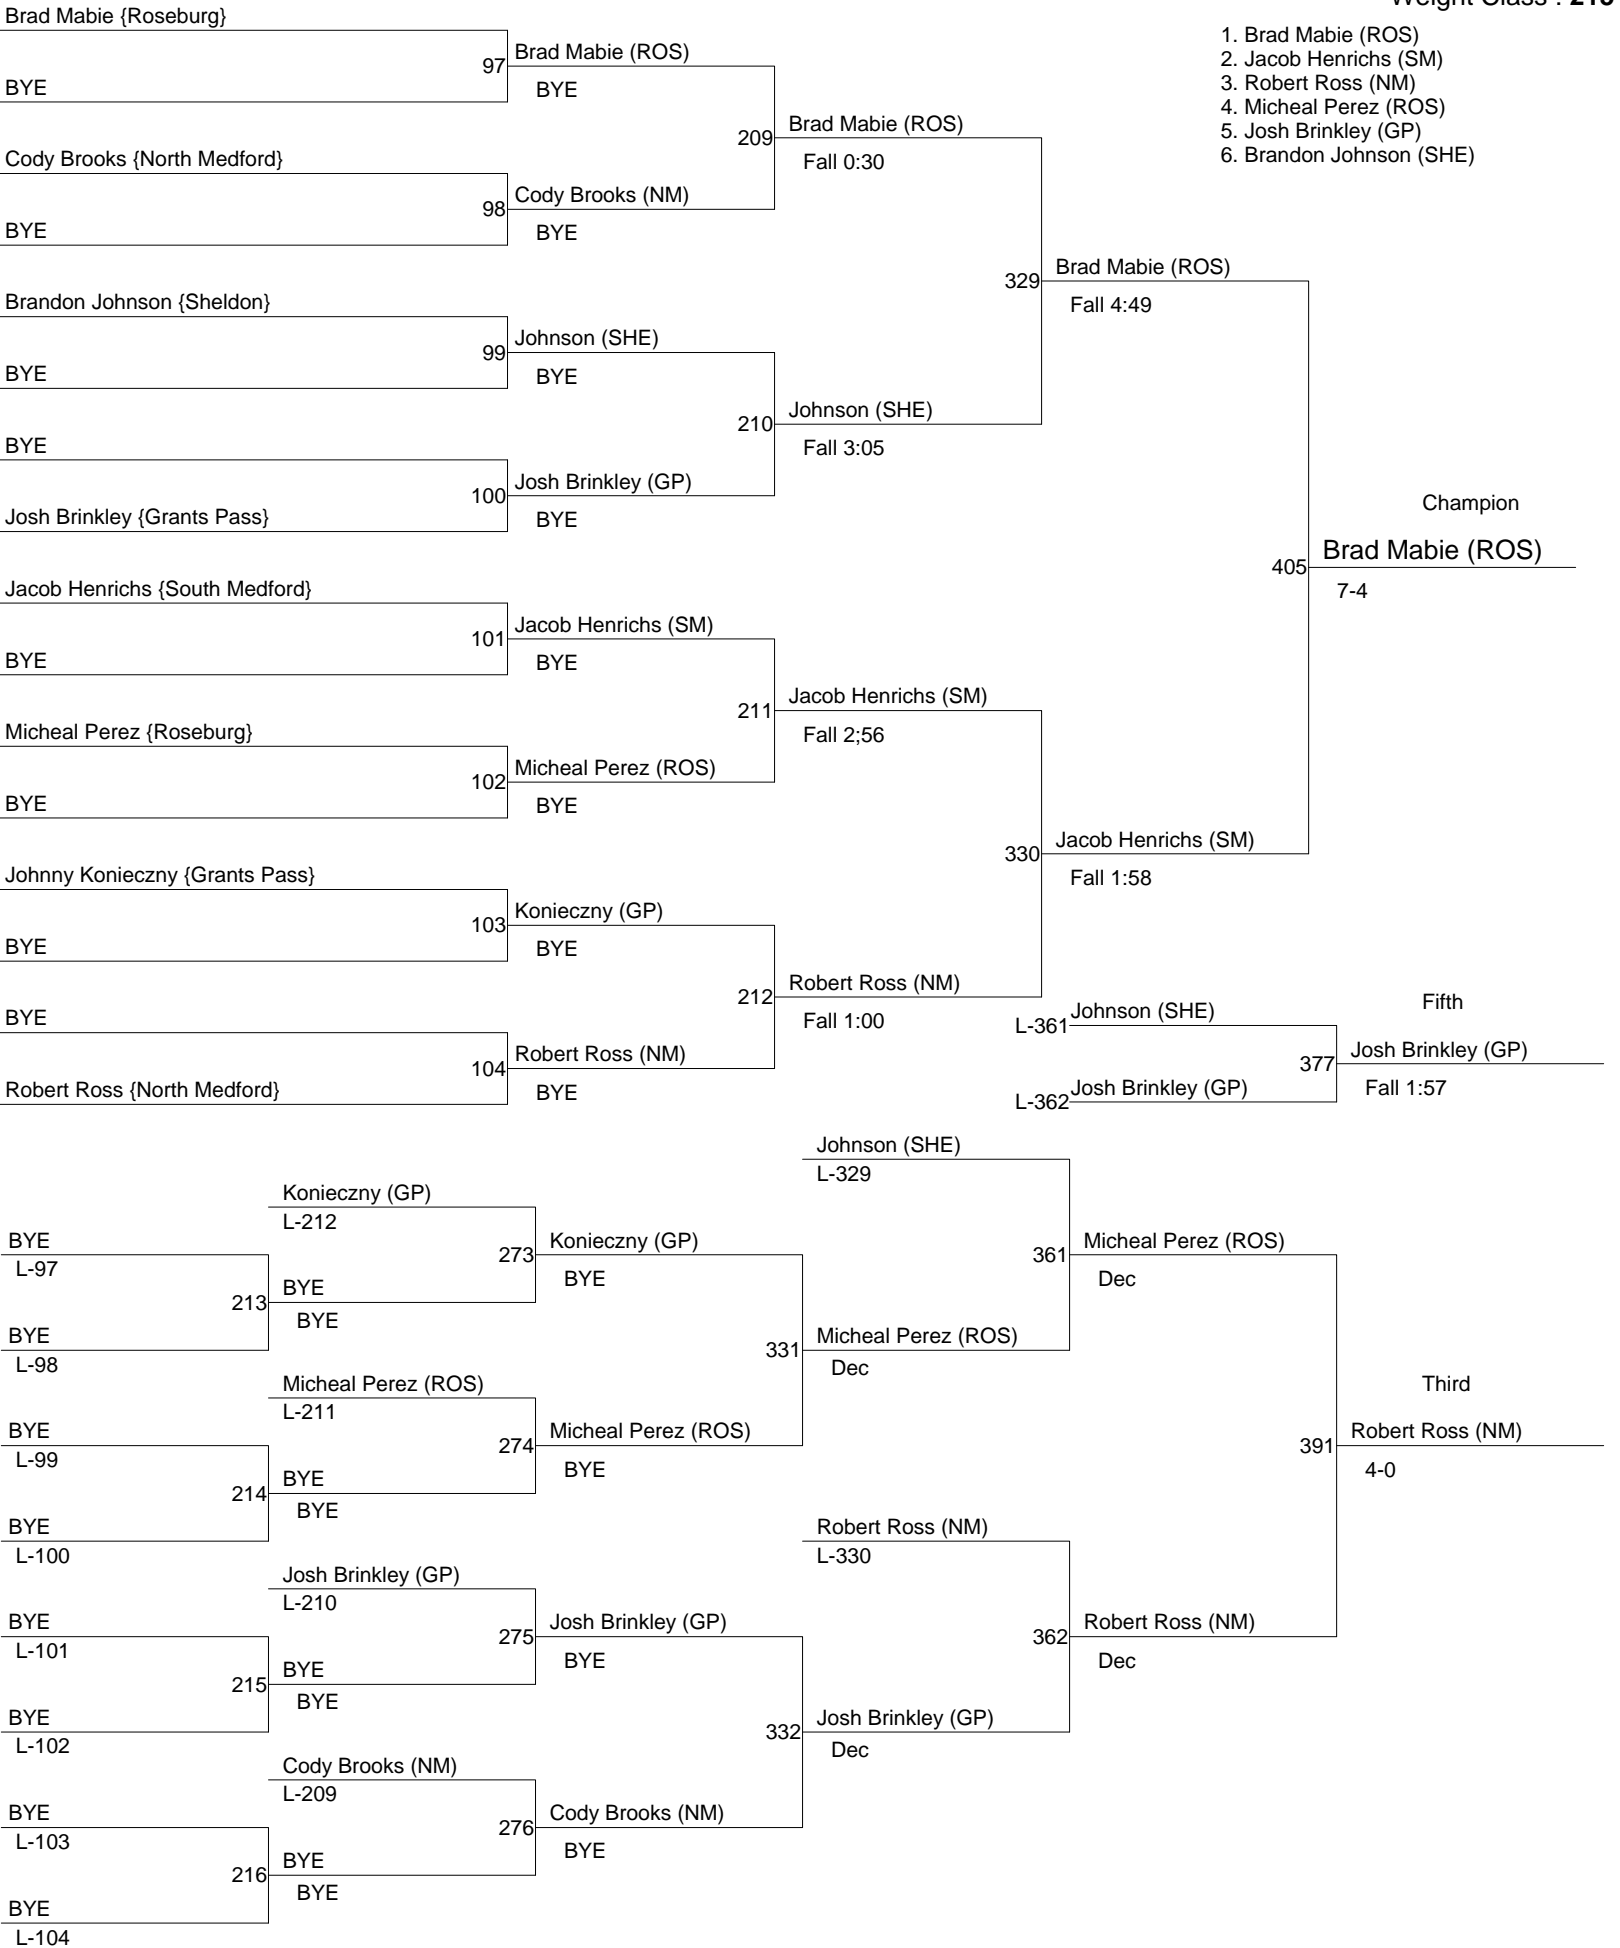

Southwest Districts

Weight Class : **215**