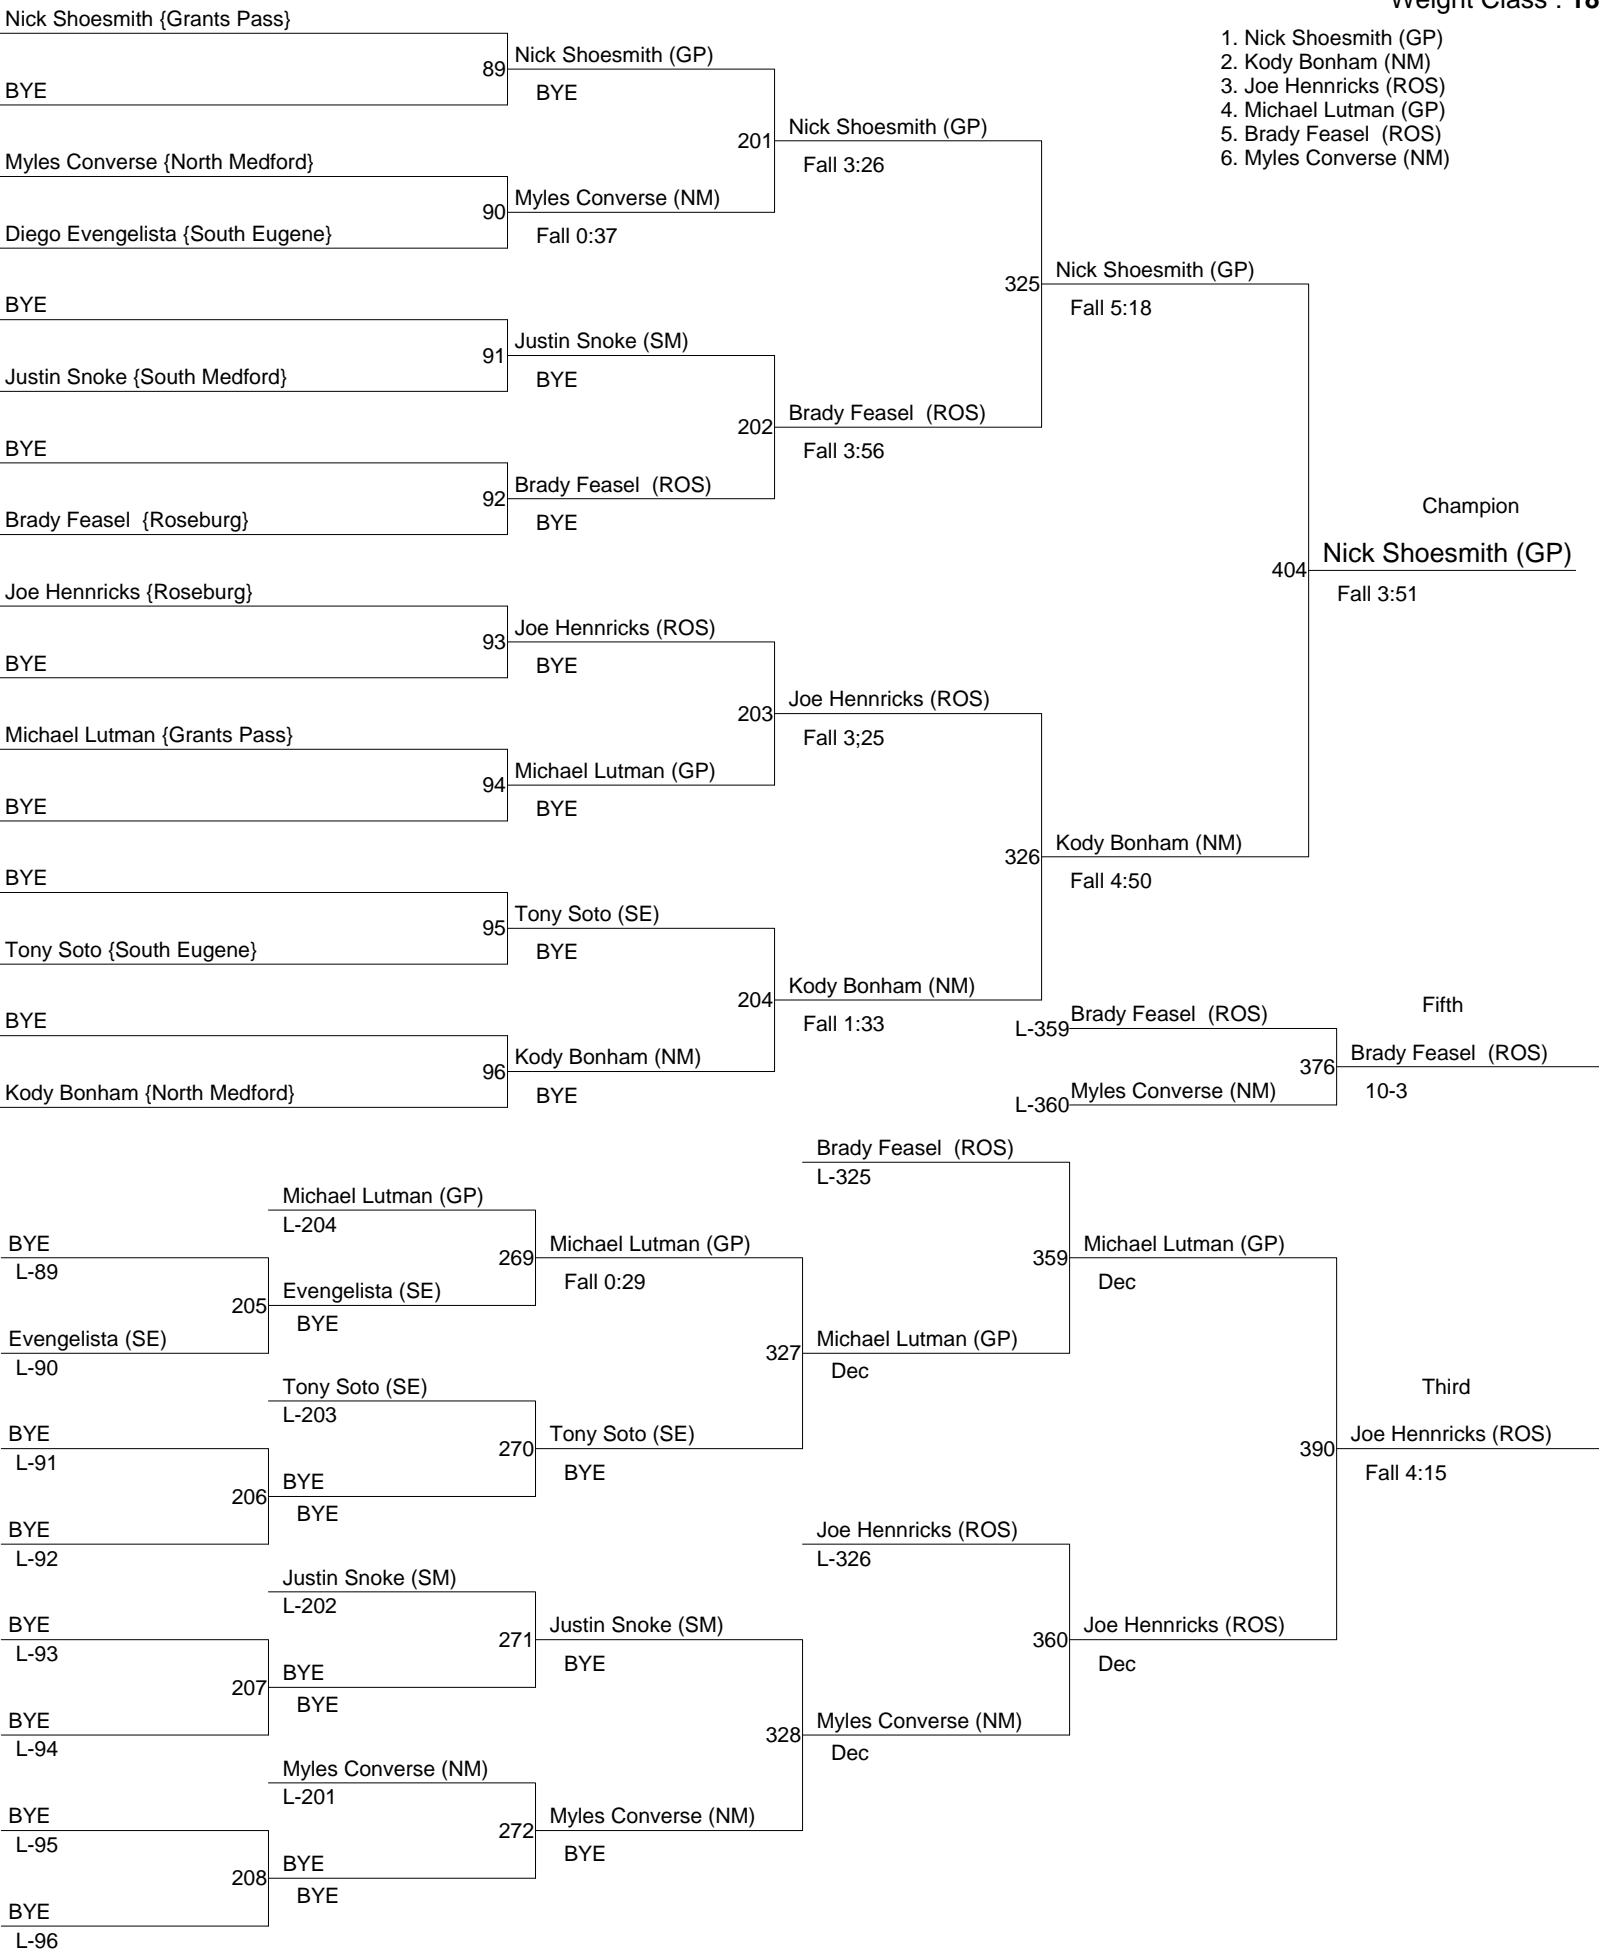

Southwest Districts

Weight Class : **189**