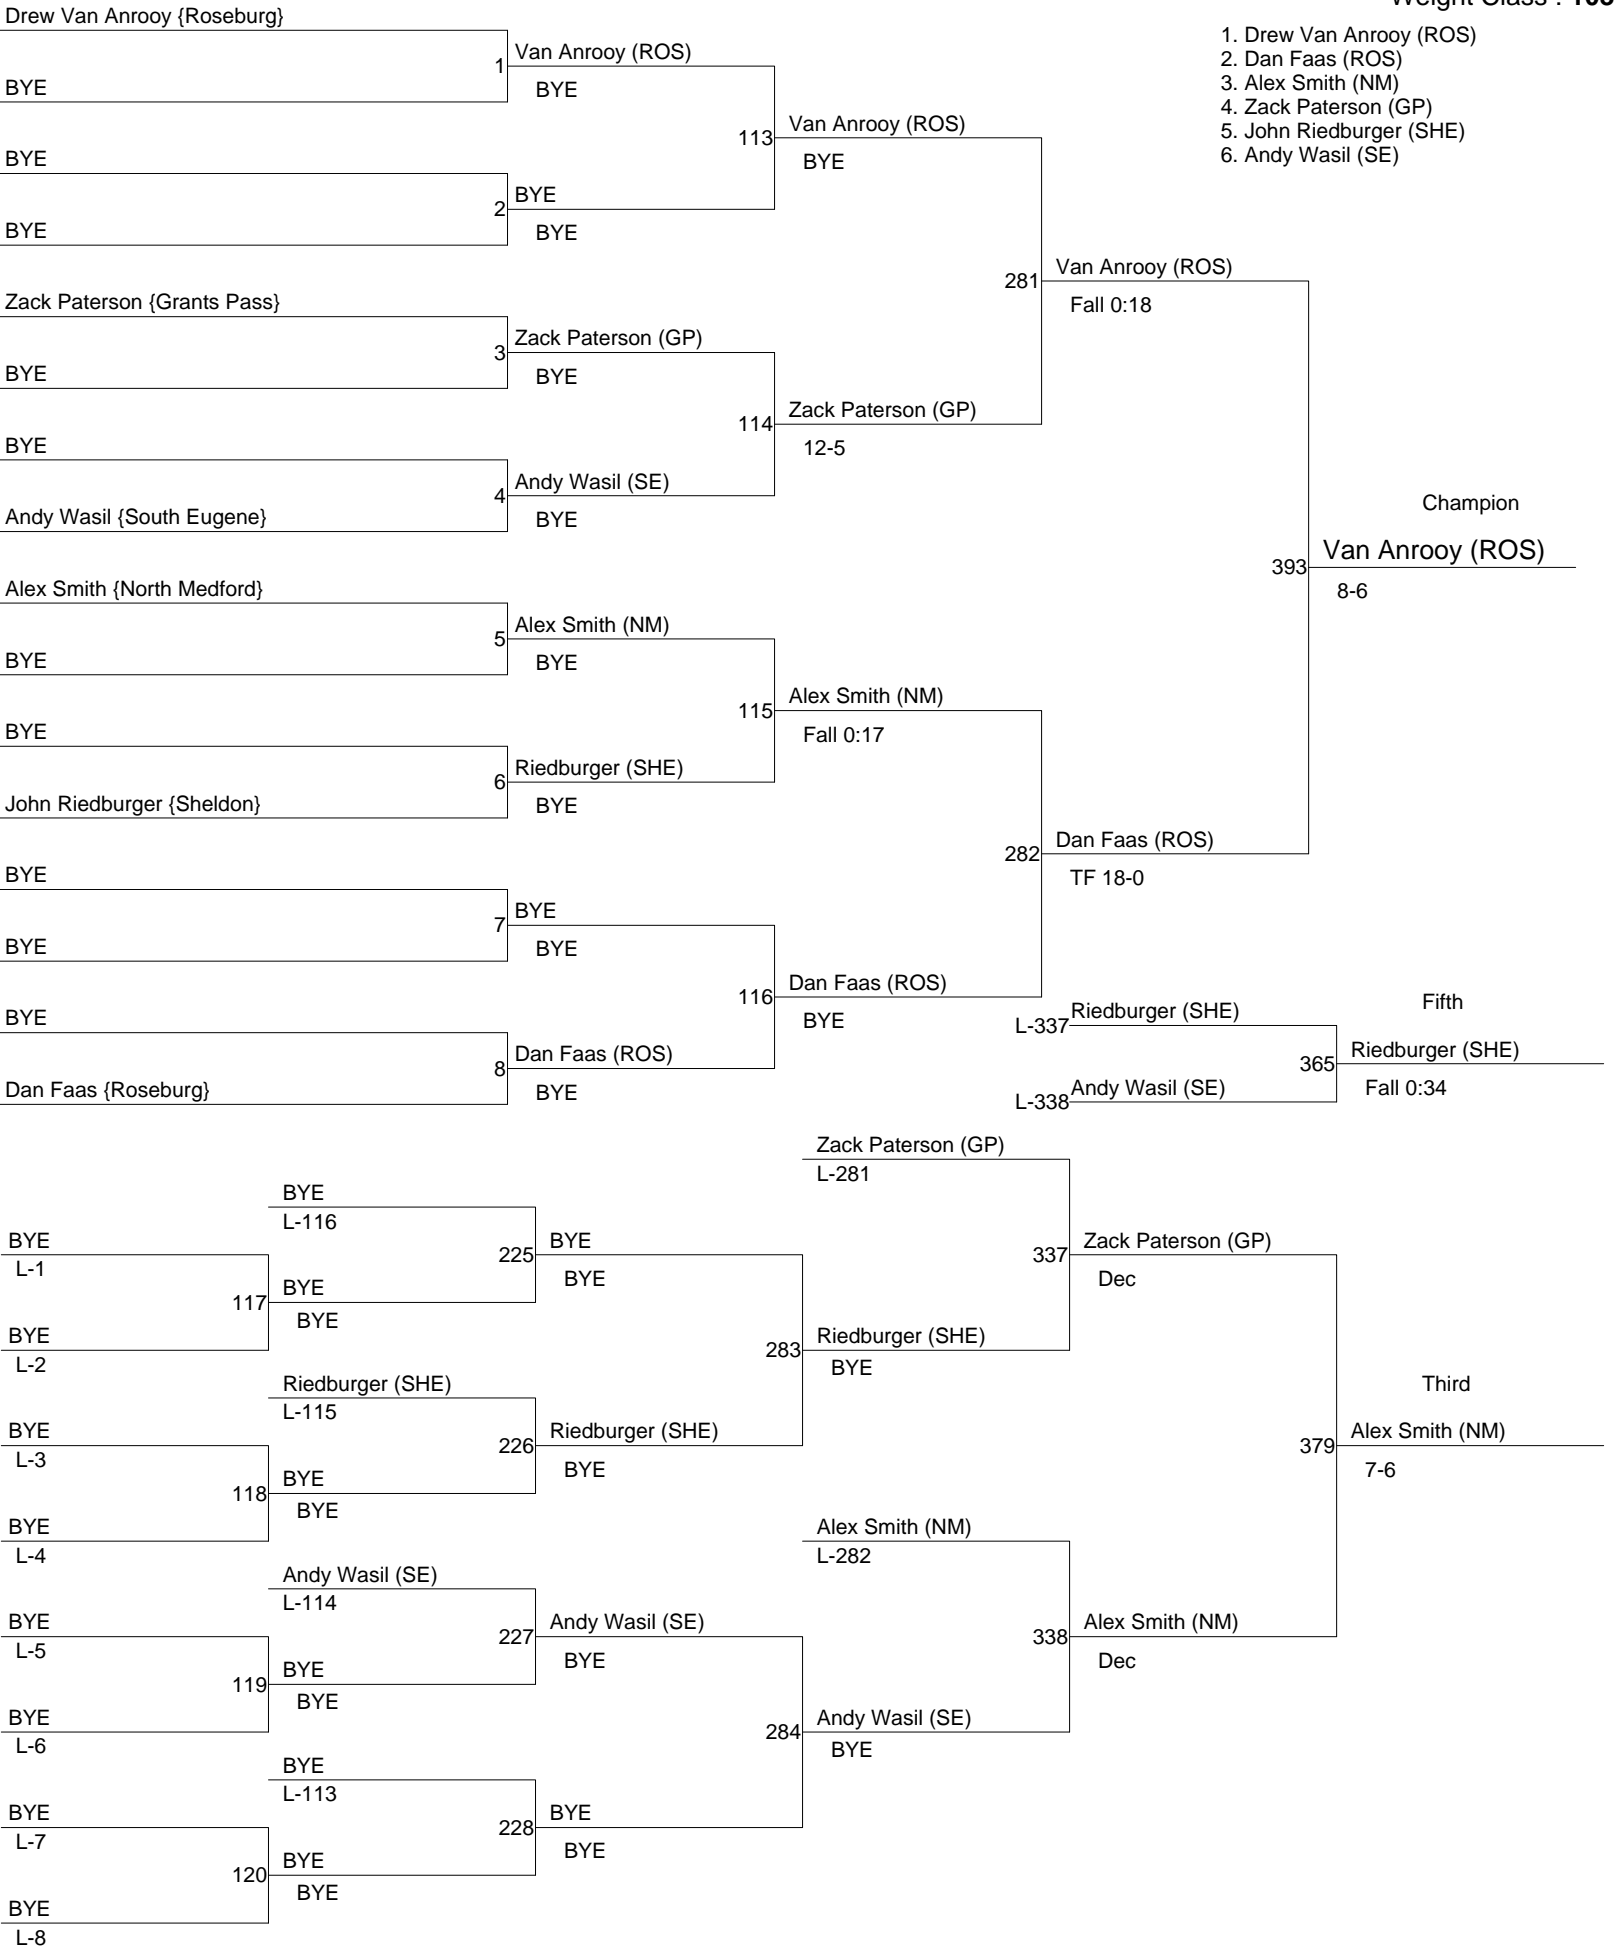

# Southwest Districts

Weight Class : **103**