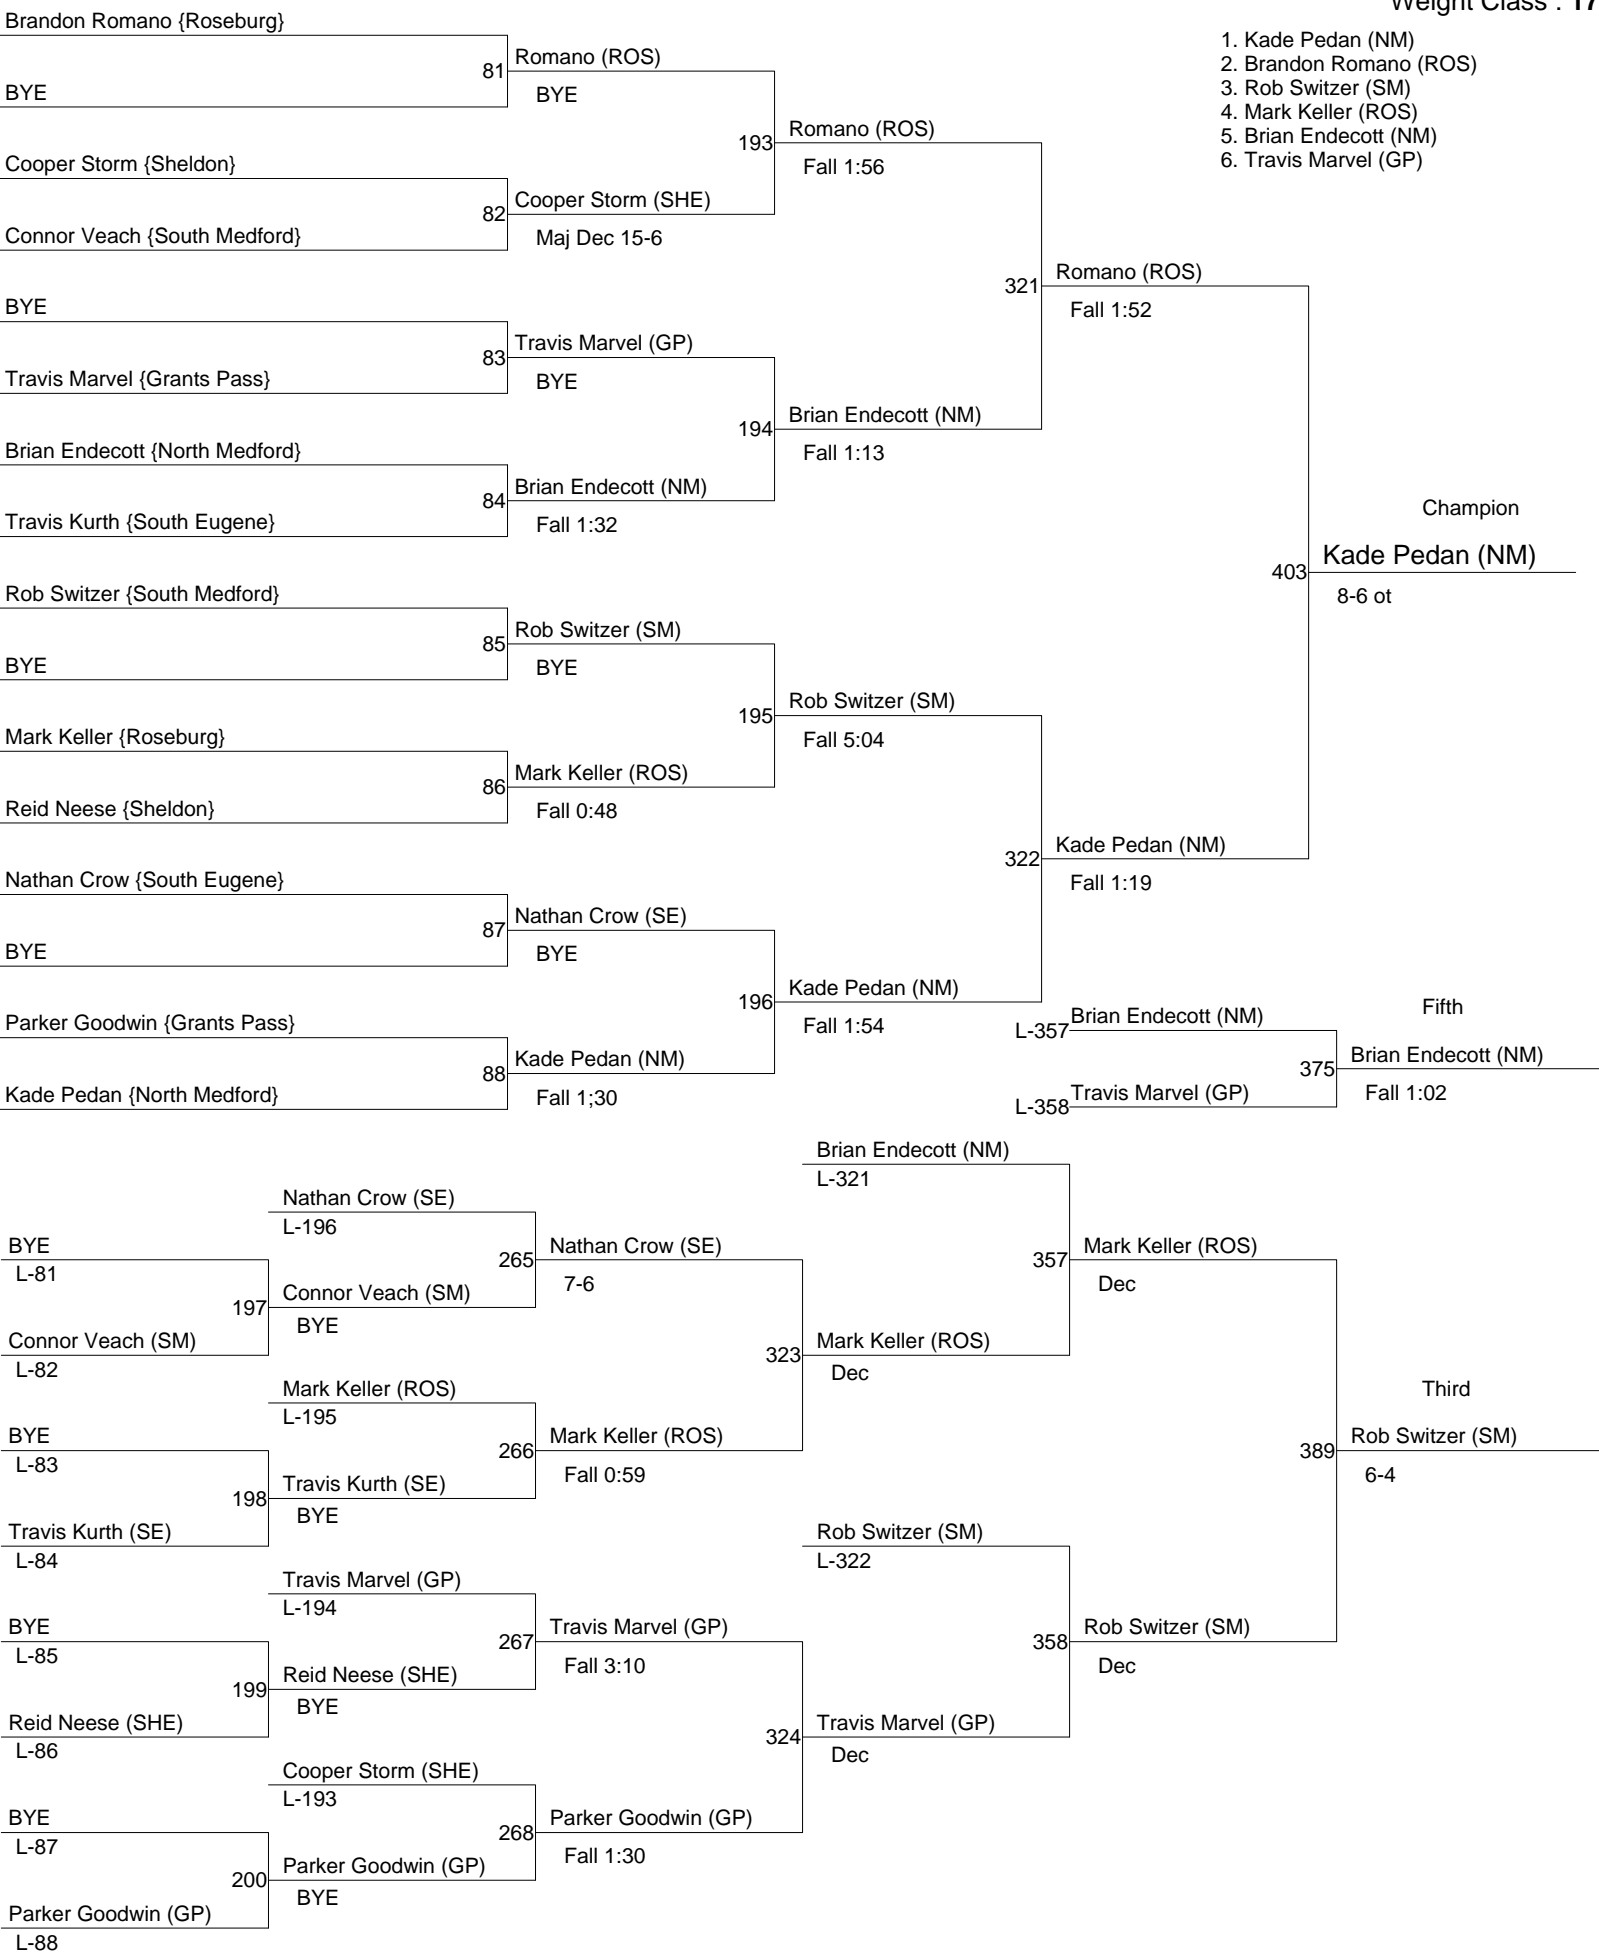

Southwest Districts

Weight Class : 171