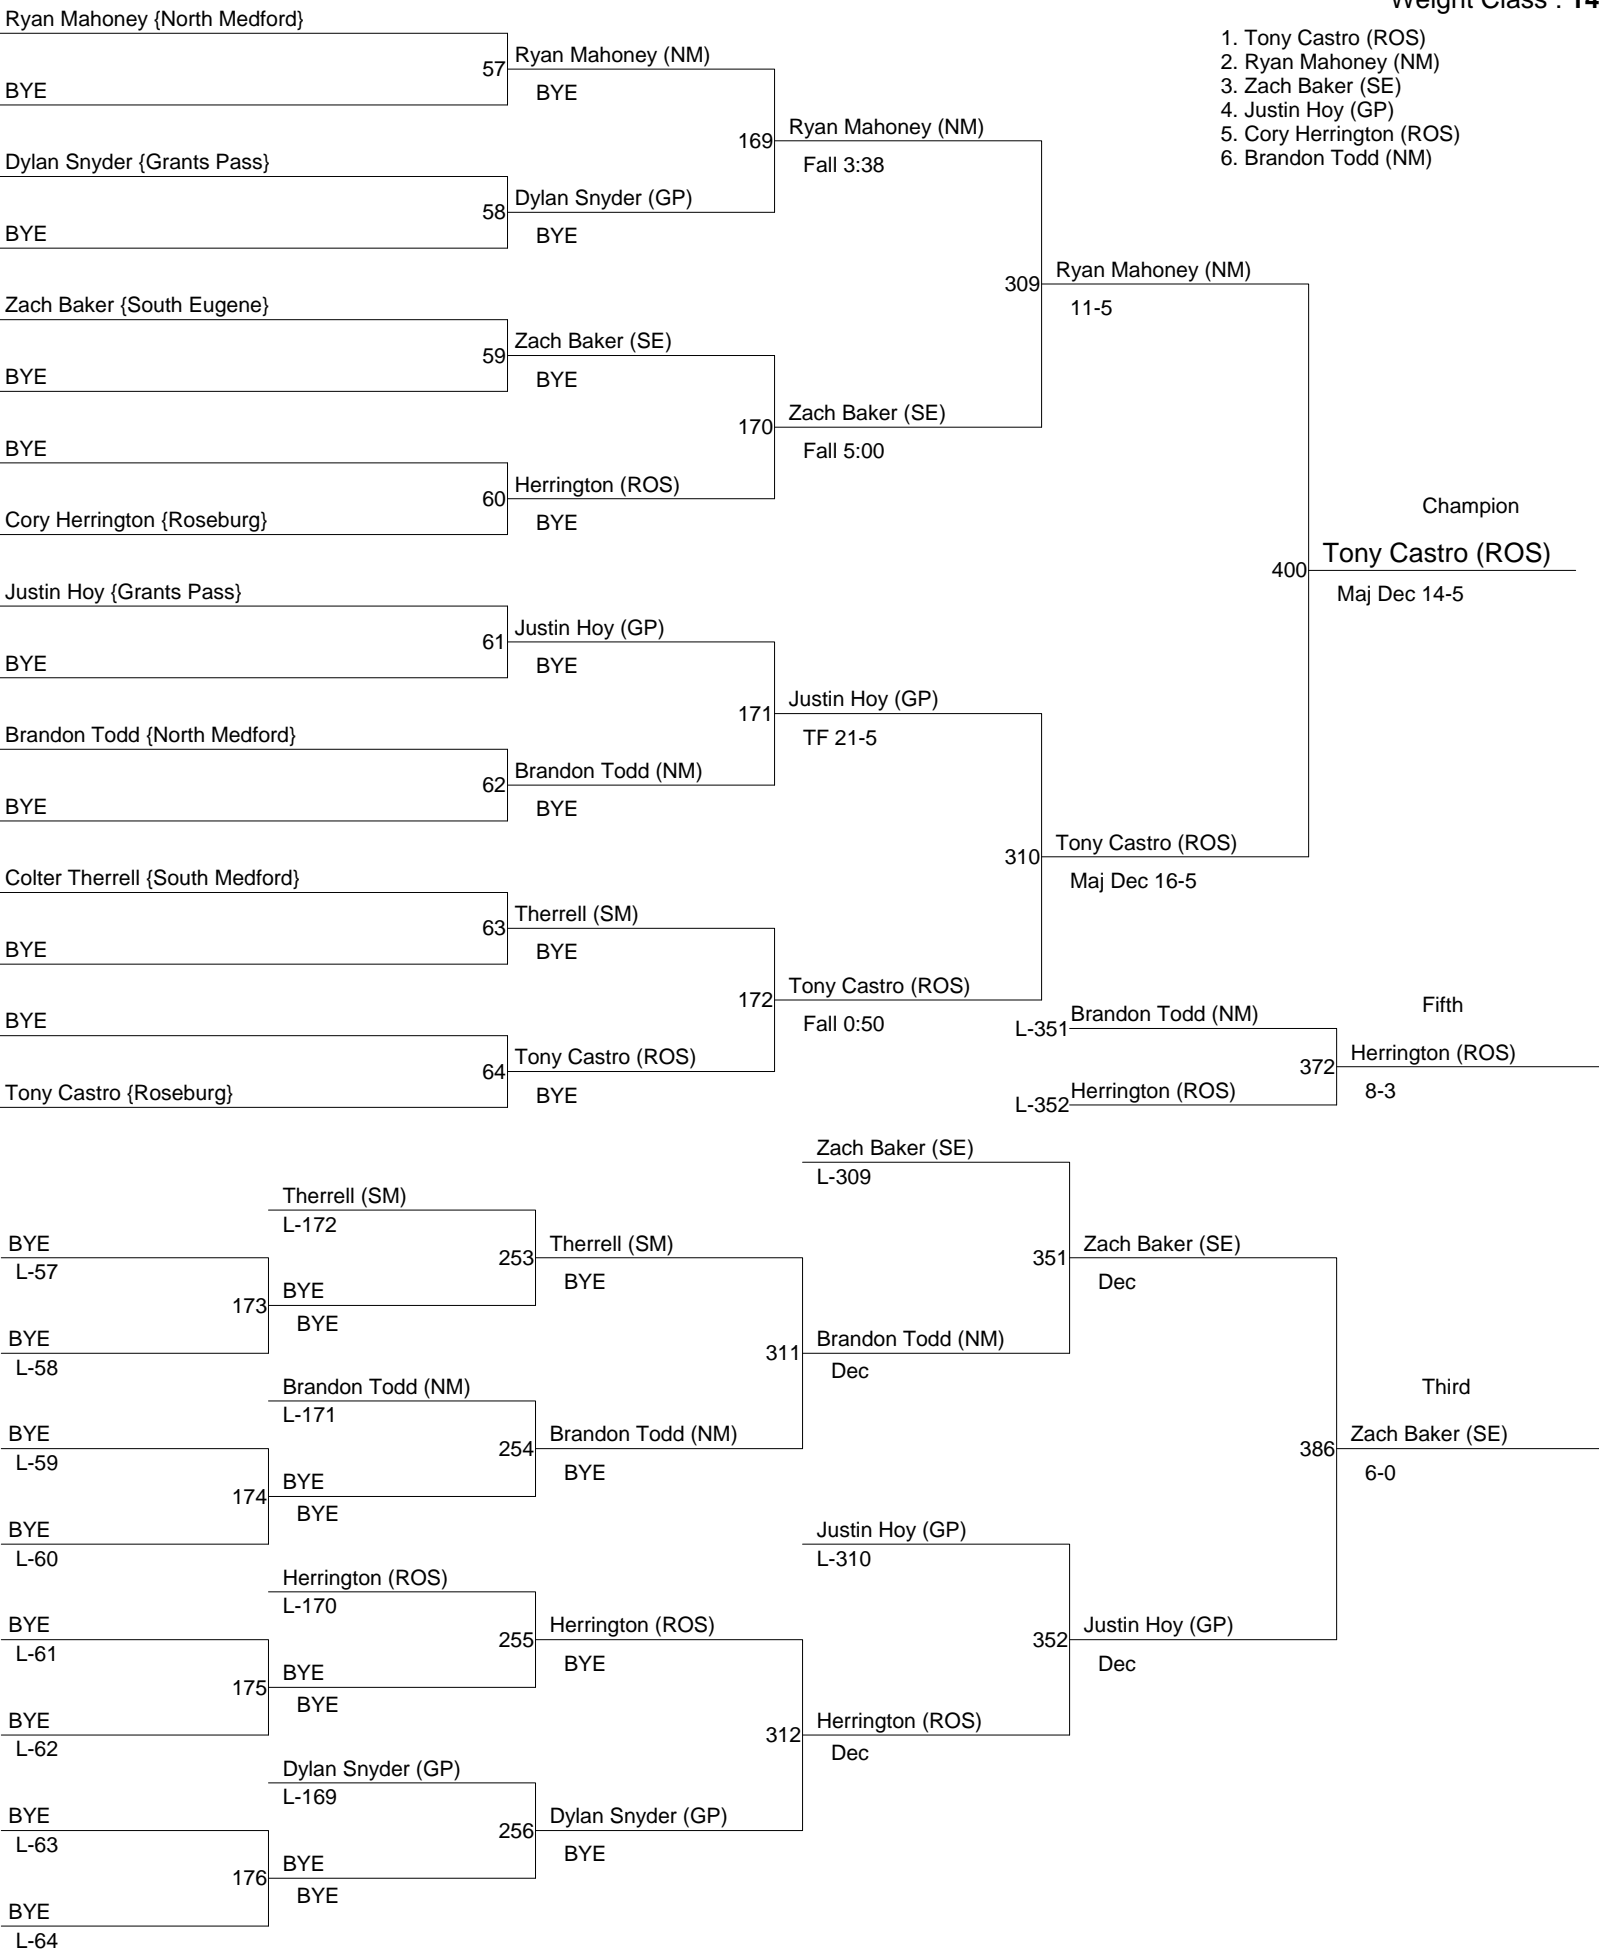

Southwest Districts

Weight Class : **145**