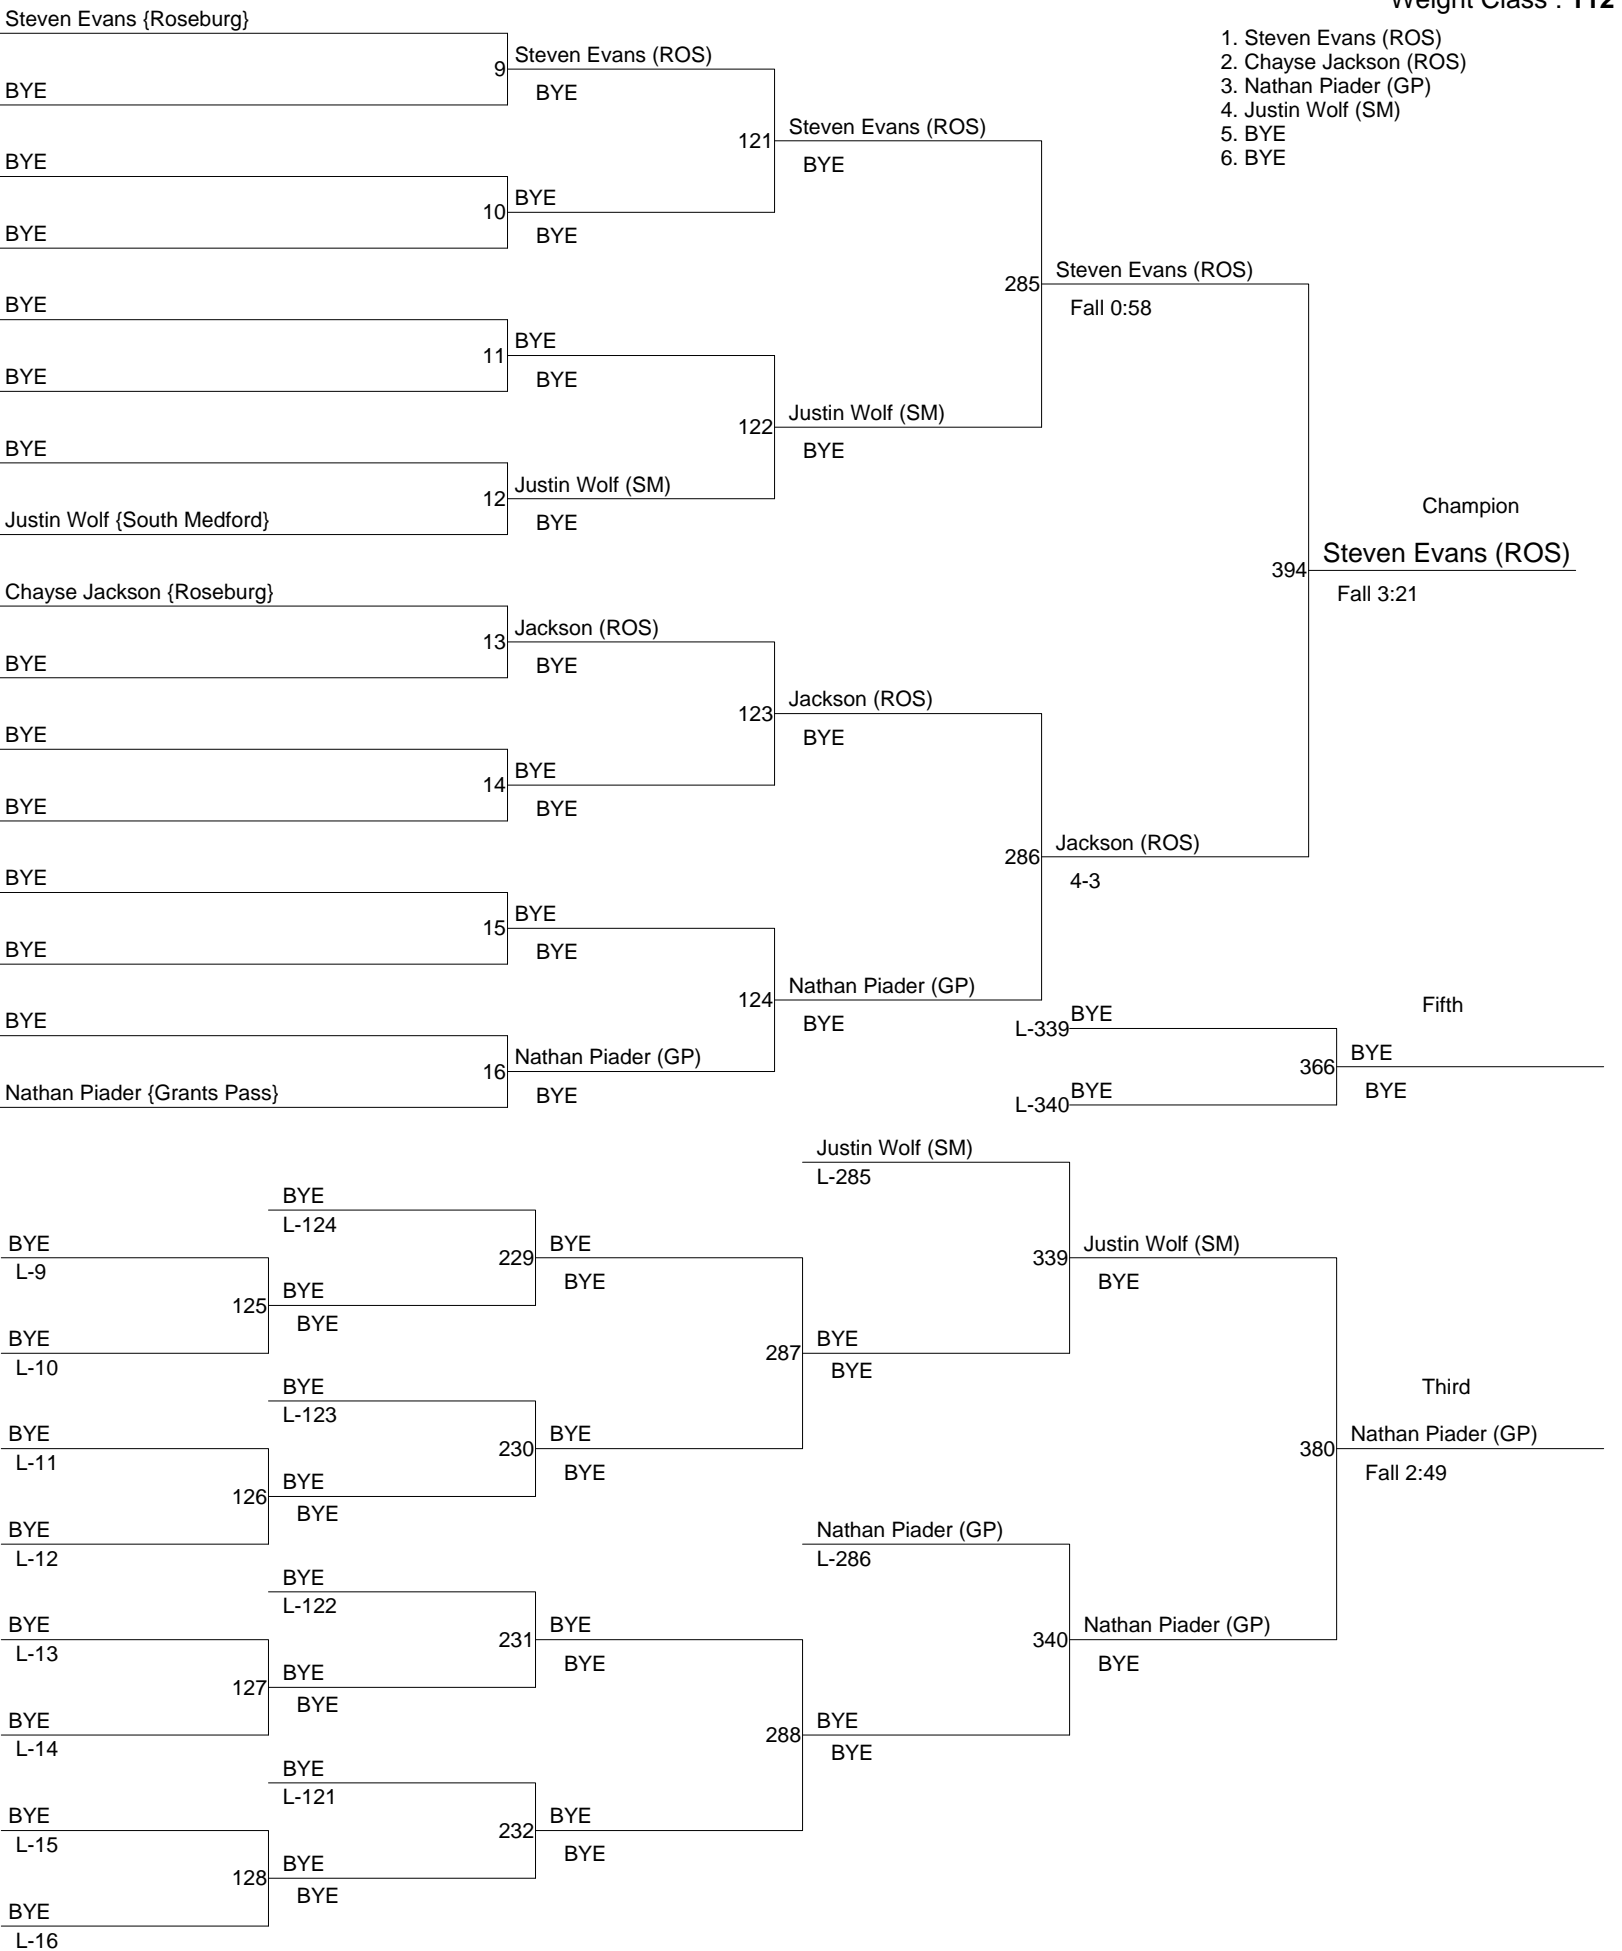

Southwest Districts

Weight Class : 112