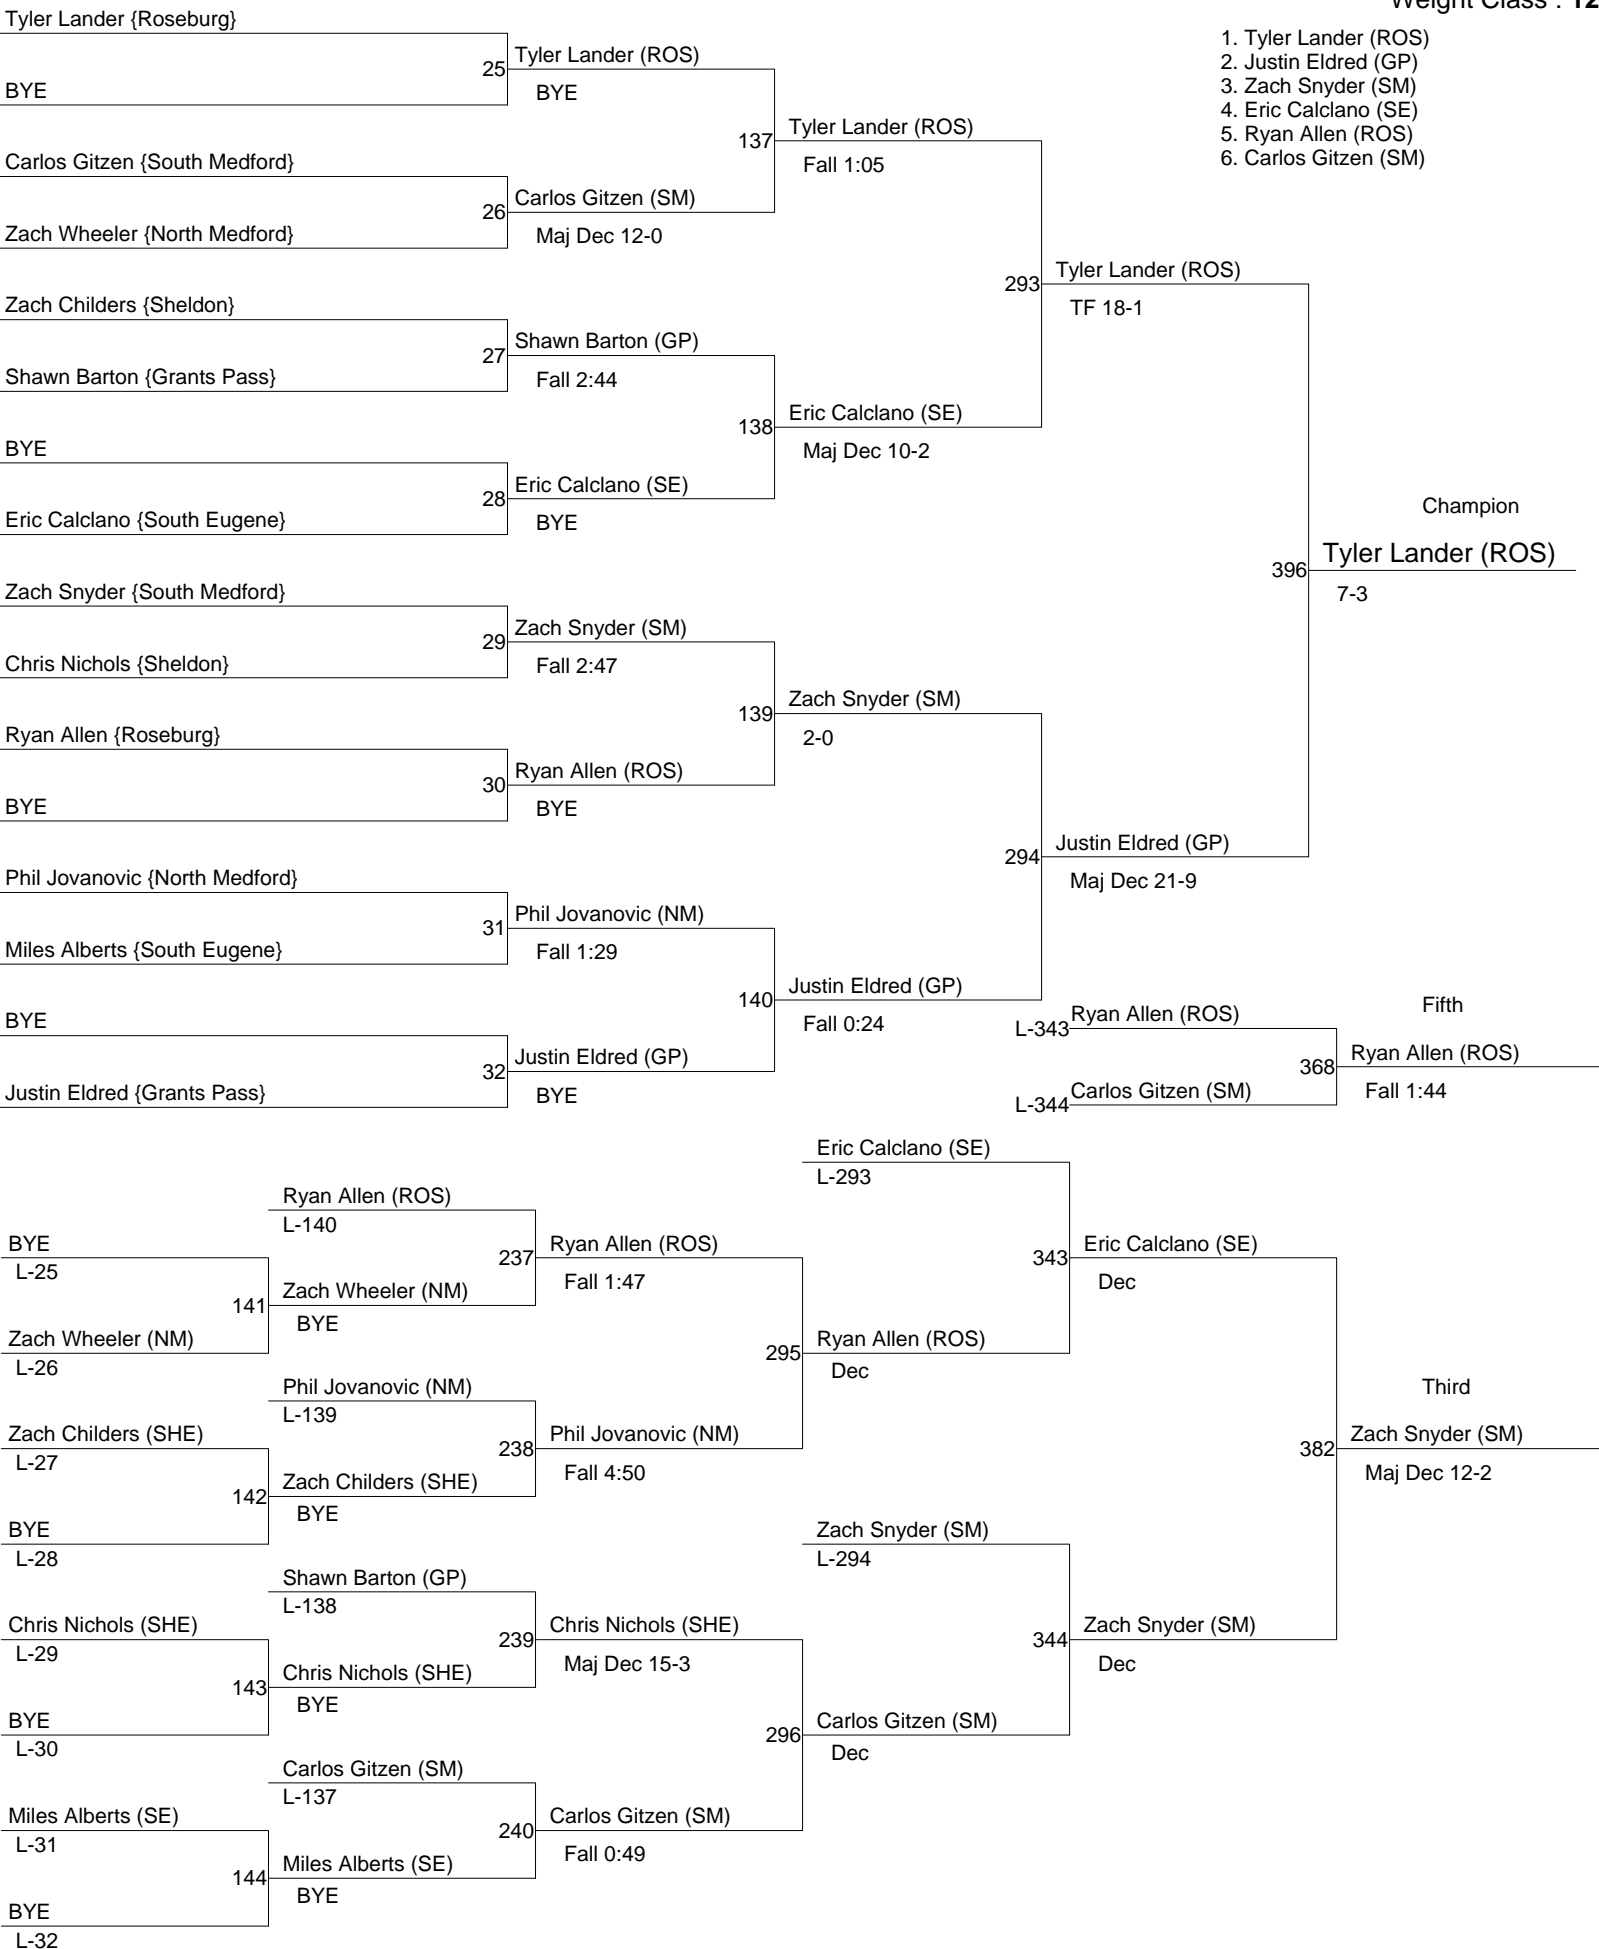

Southwest Districts

Weight Class : 125