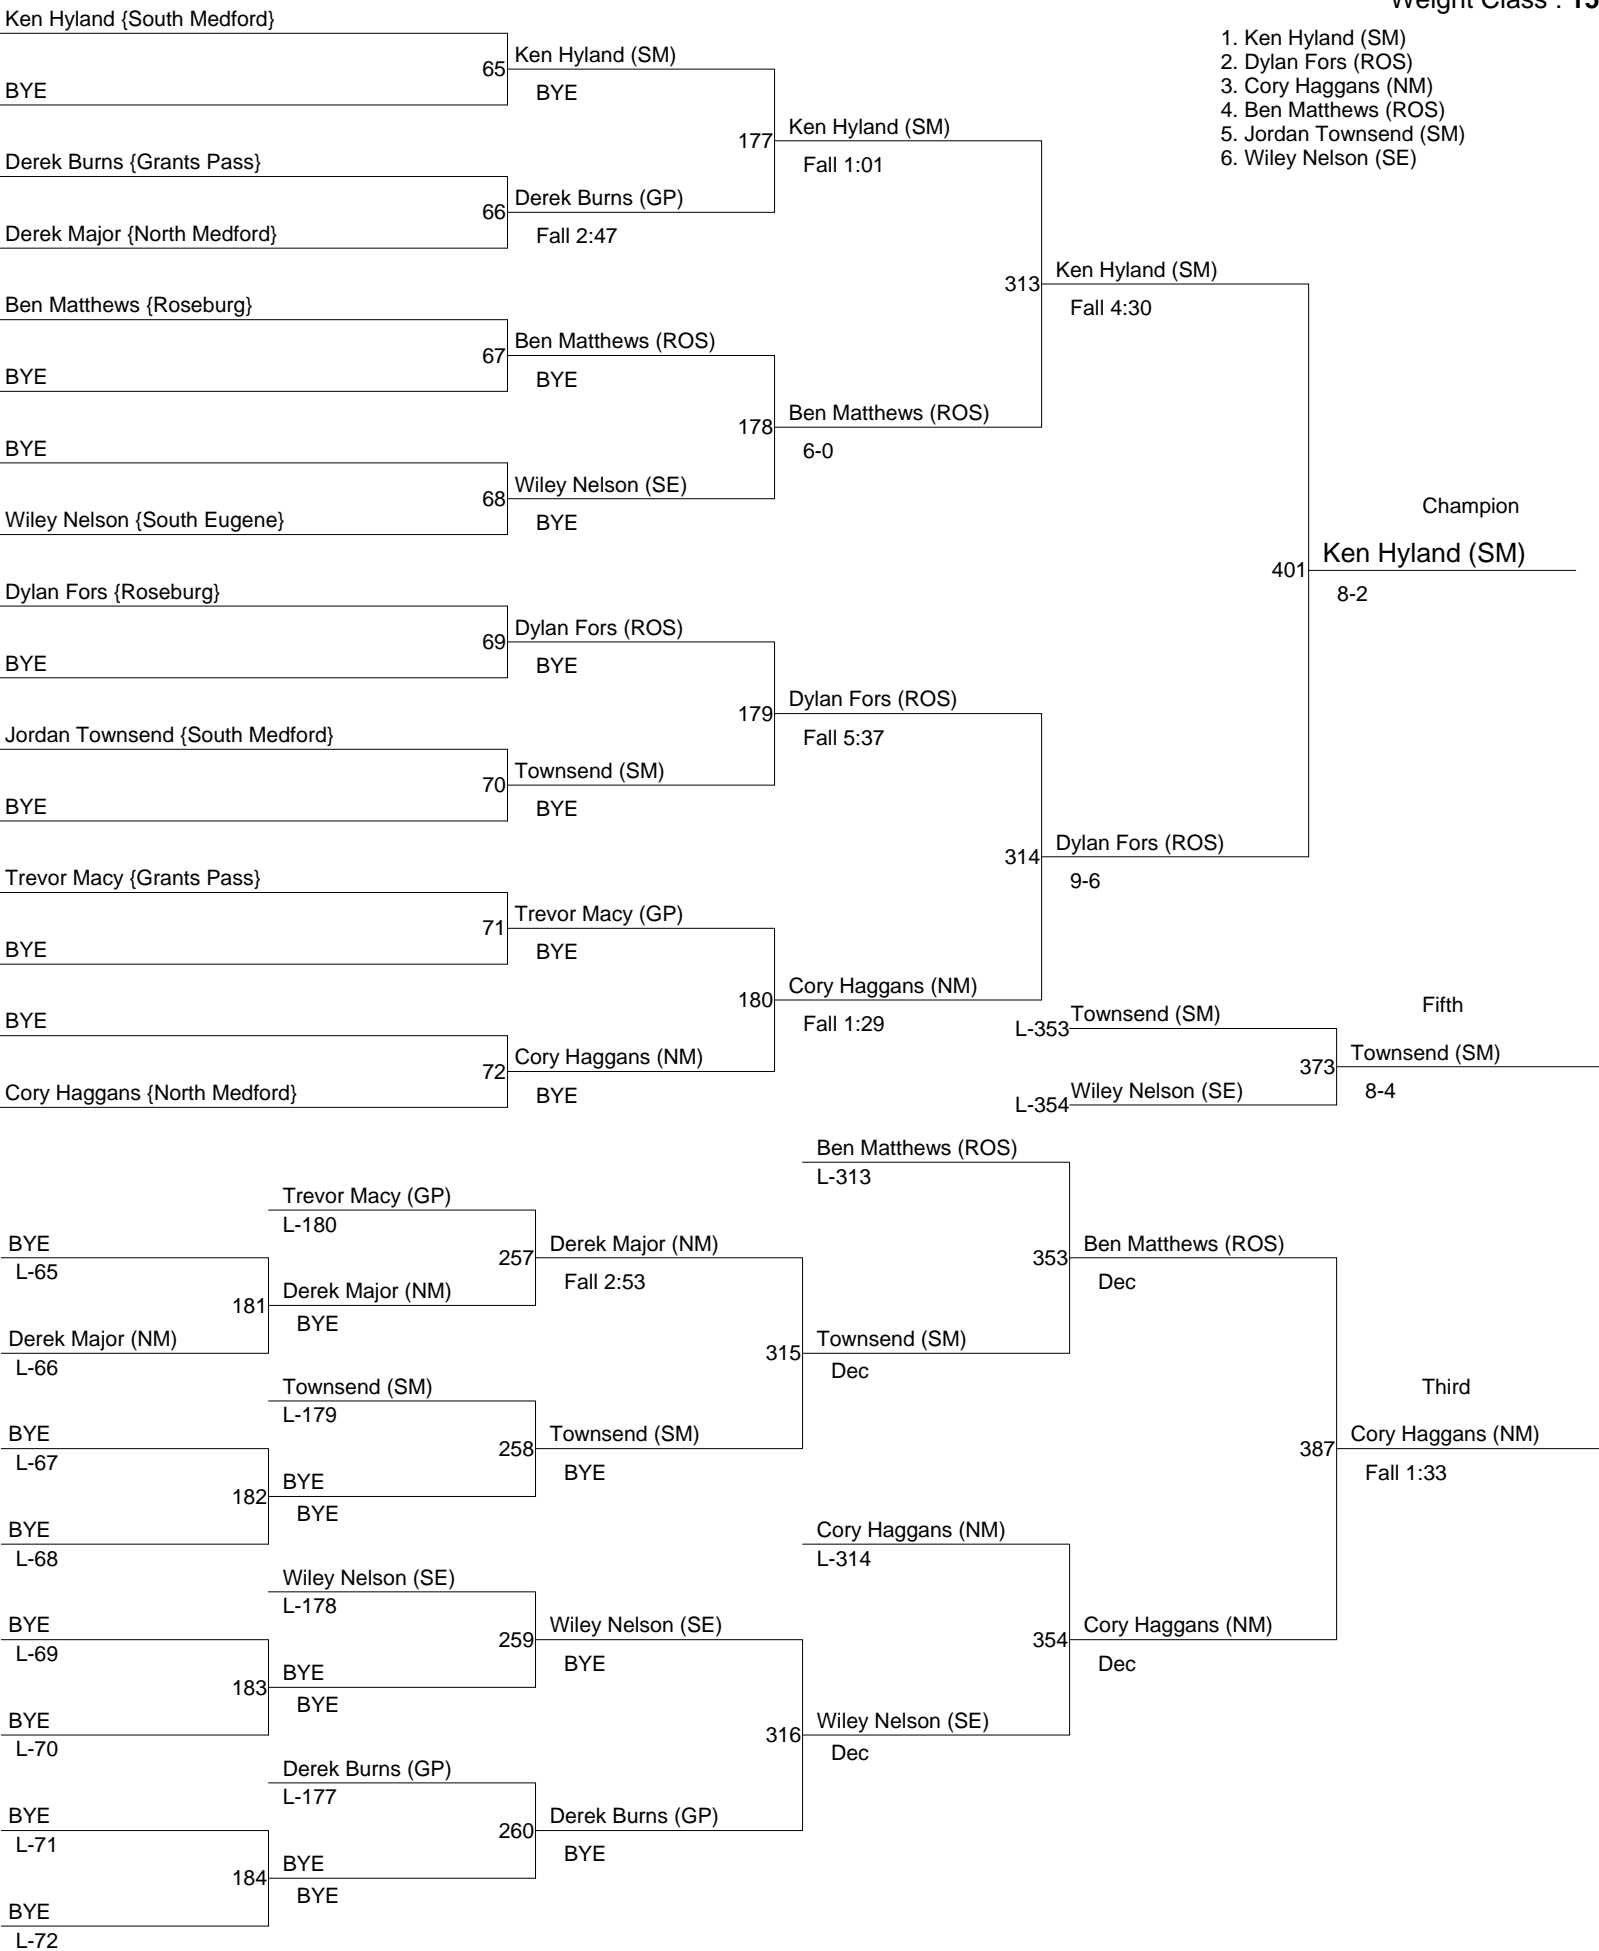

Southwest Districts

Weight Class : **152**