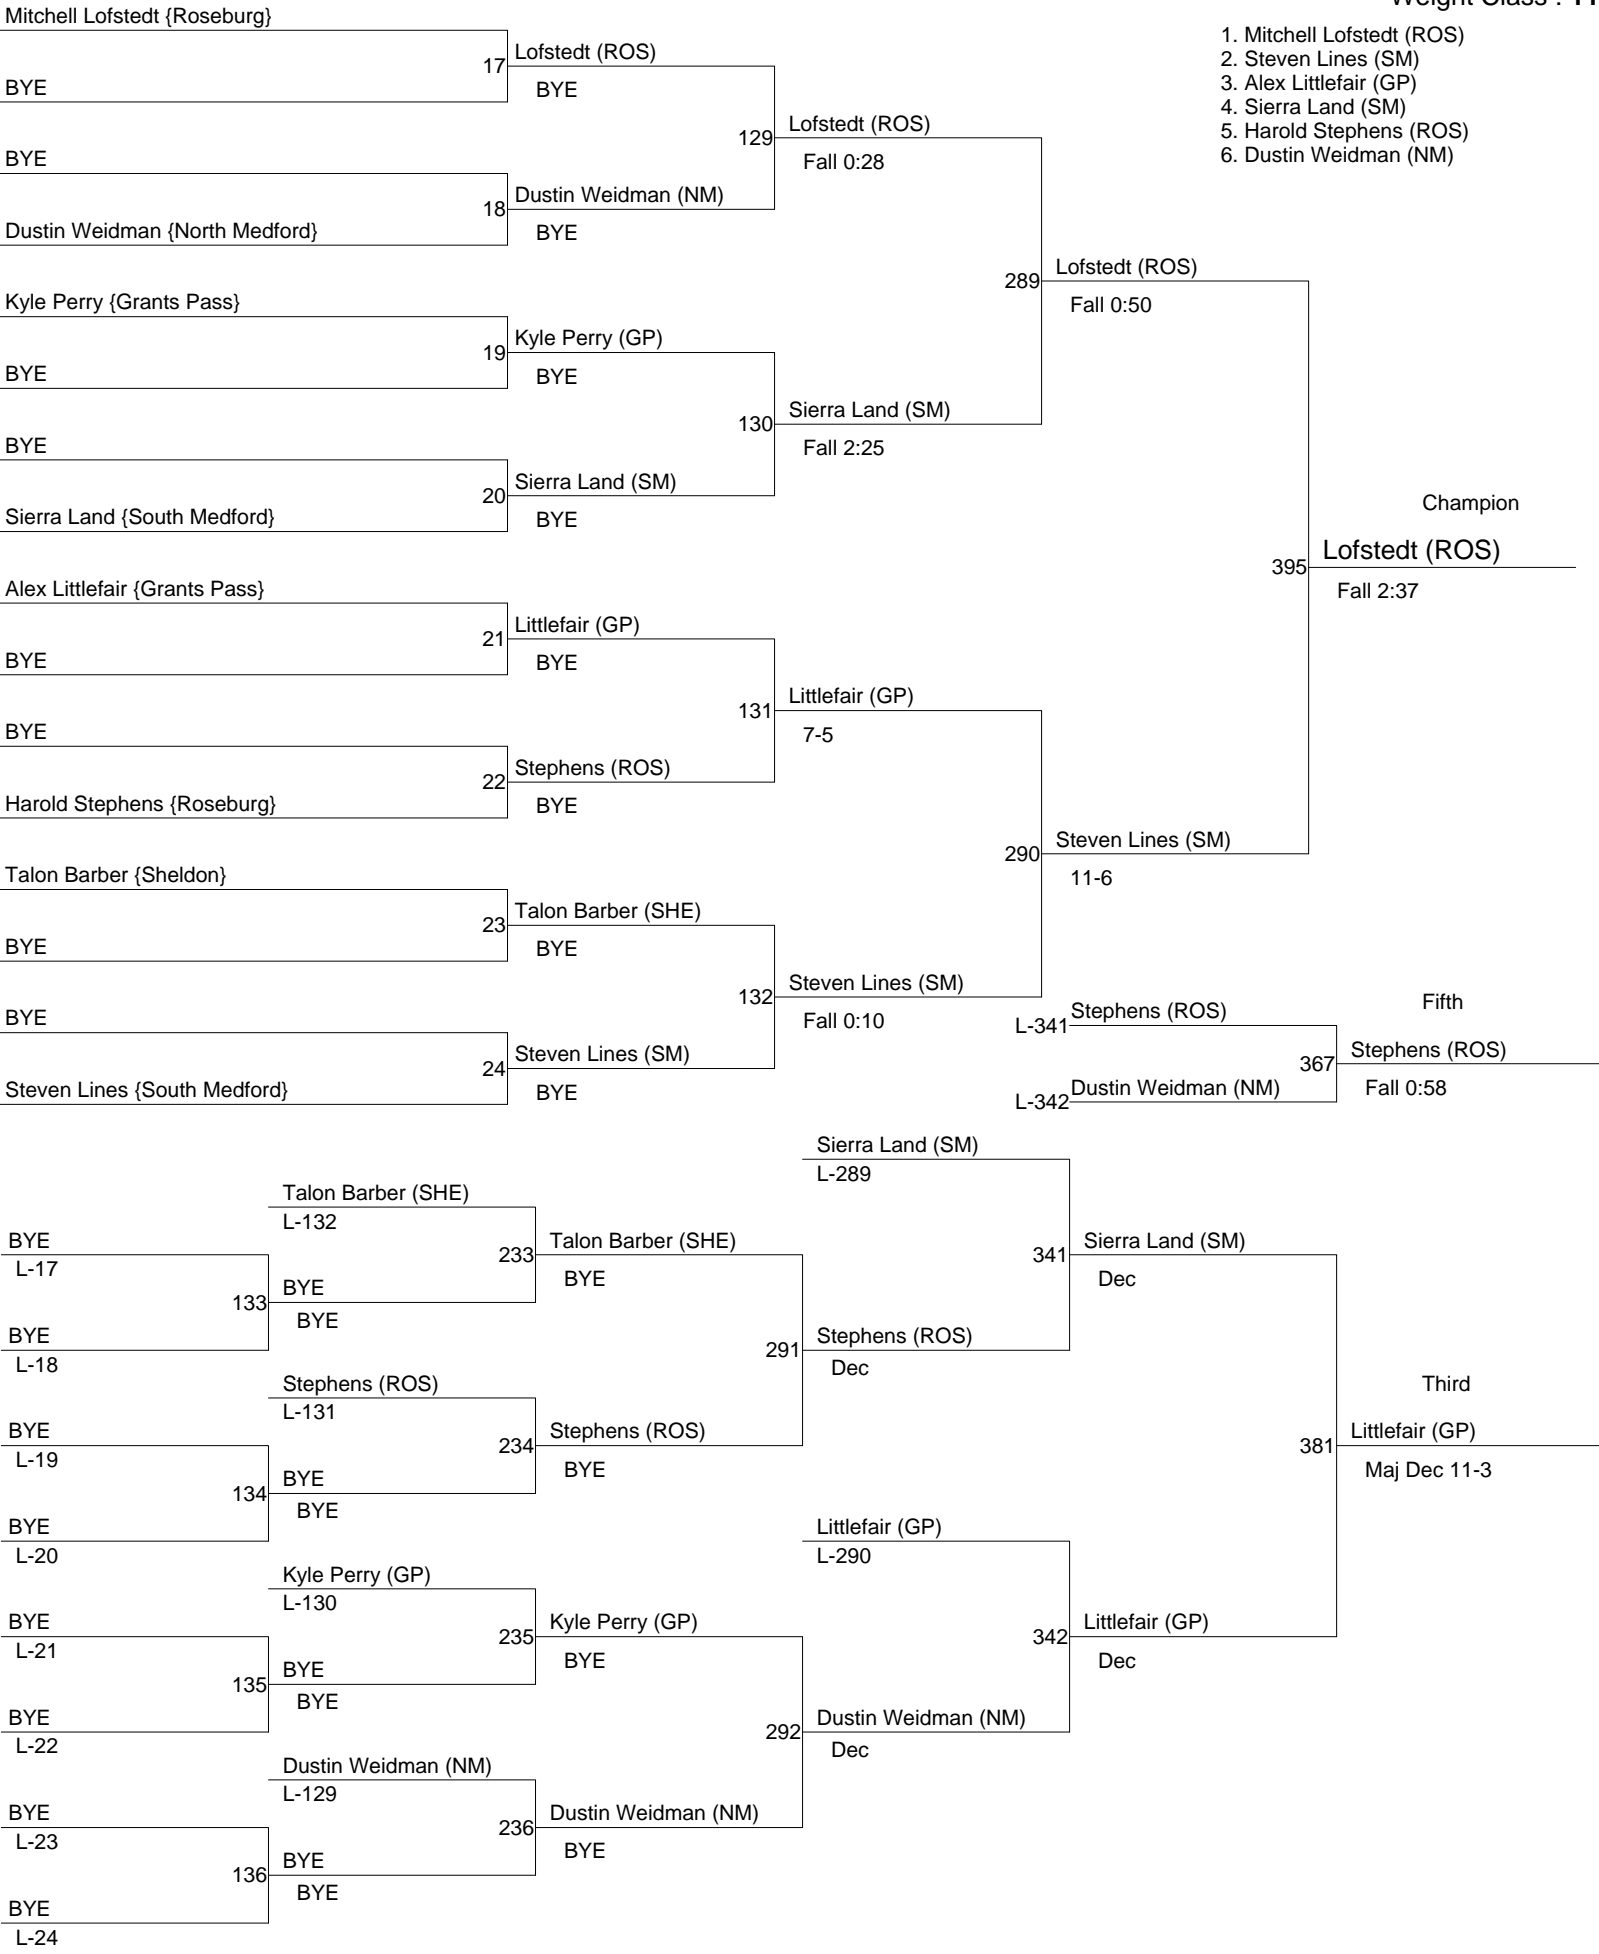

Southwest Districts

Weight Class : 119

1. Mitchell Lofstedt (ROS)
2. Steven Lines (SM)
3. Alex Littlefair (GP)
4. Sierra Land (SM)
5. Harold Stephens (ROS)
6. Dustin Weidman (NM)