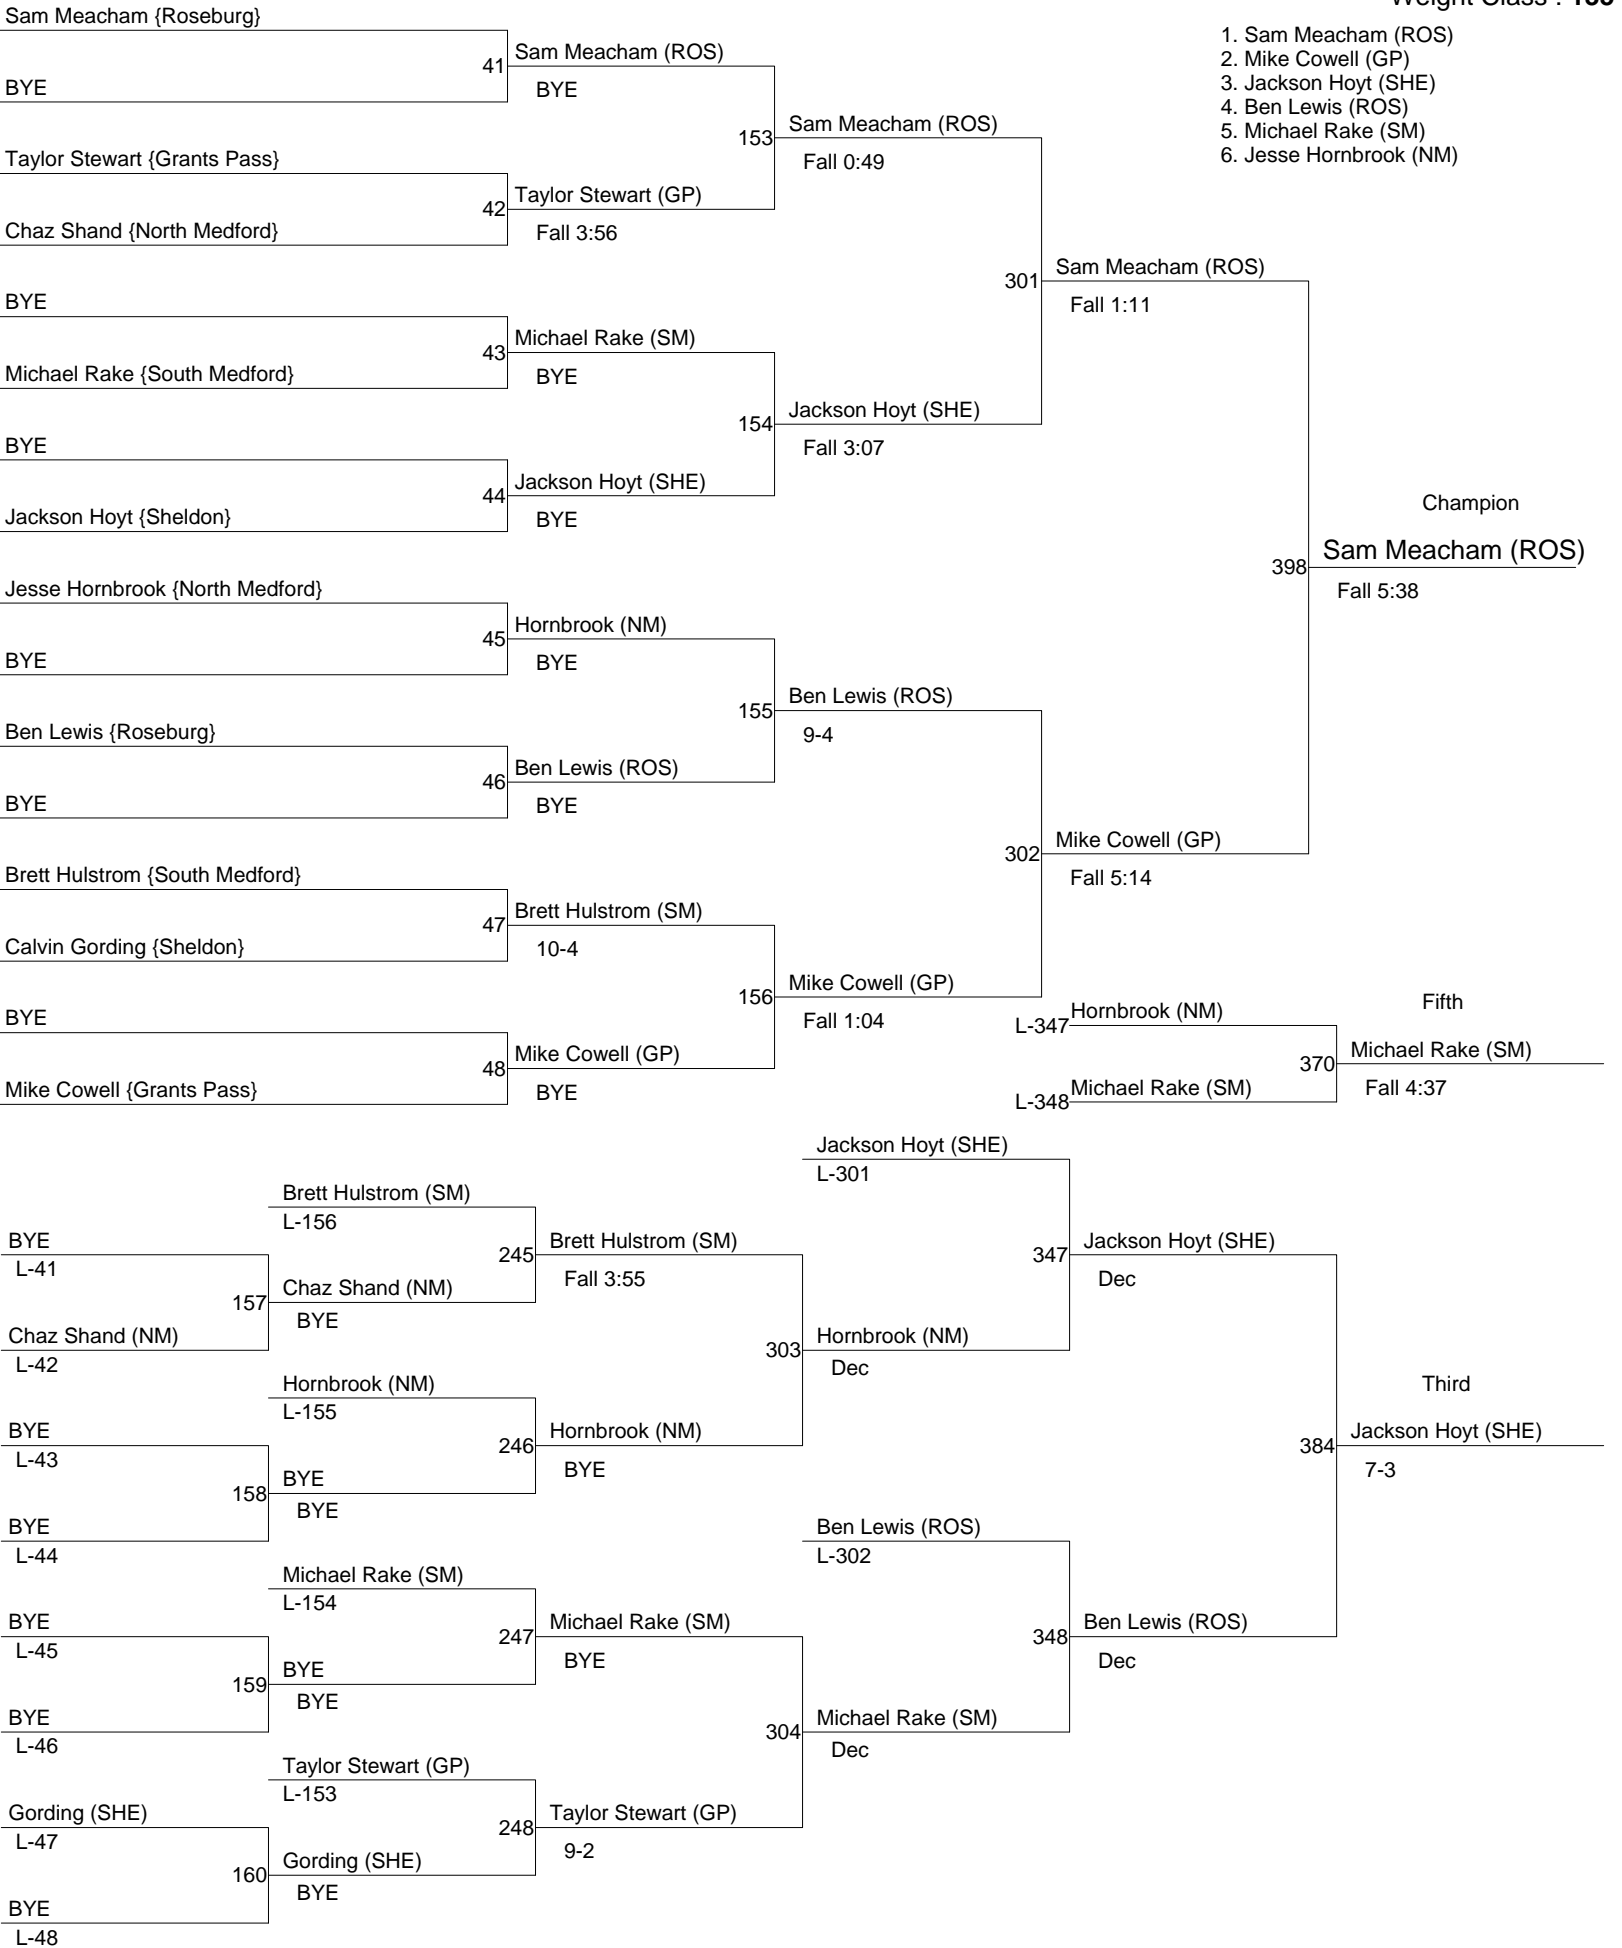

Southwest Districts

Weight Class : 135